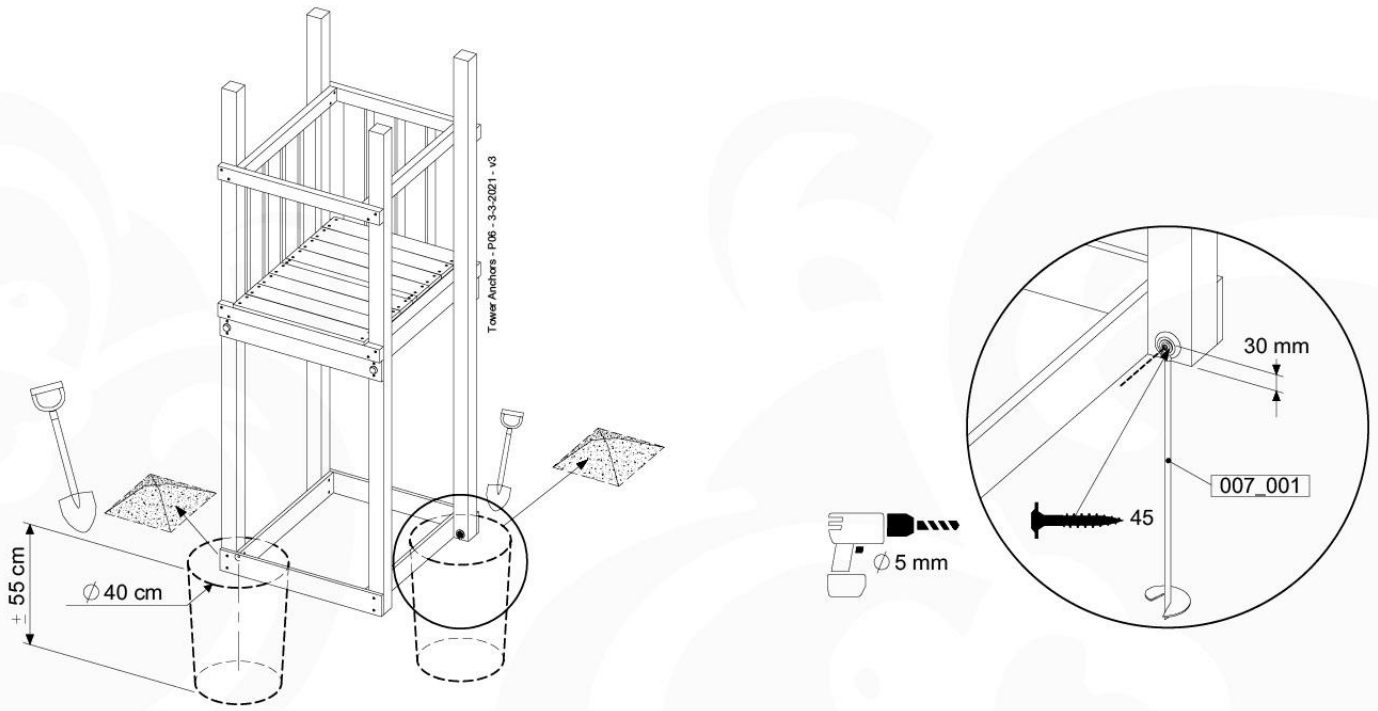

Assembly Package Tower
194_100

45

007_001

Tower Anchors - P04 - 3.9.2021 - 03

18-1

18-2

19 Add-on

Wavy Star Slide XL