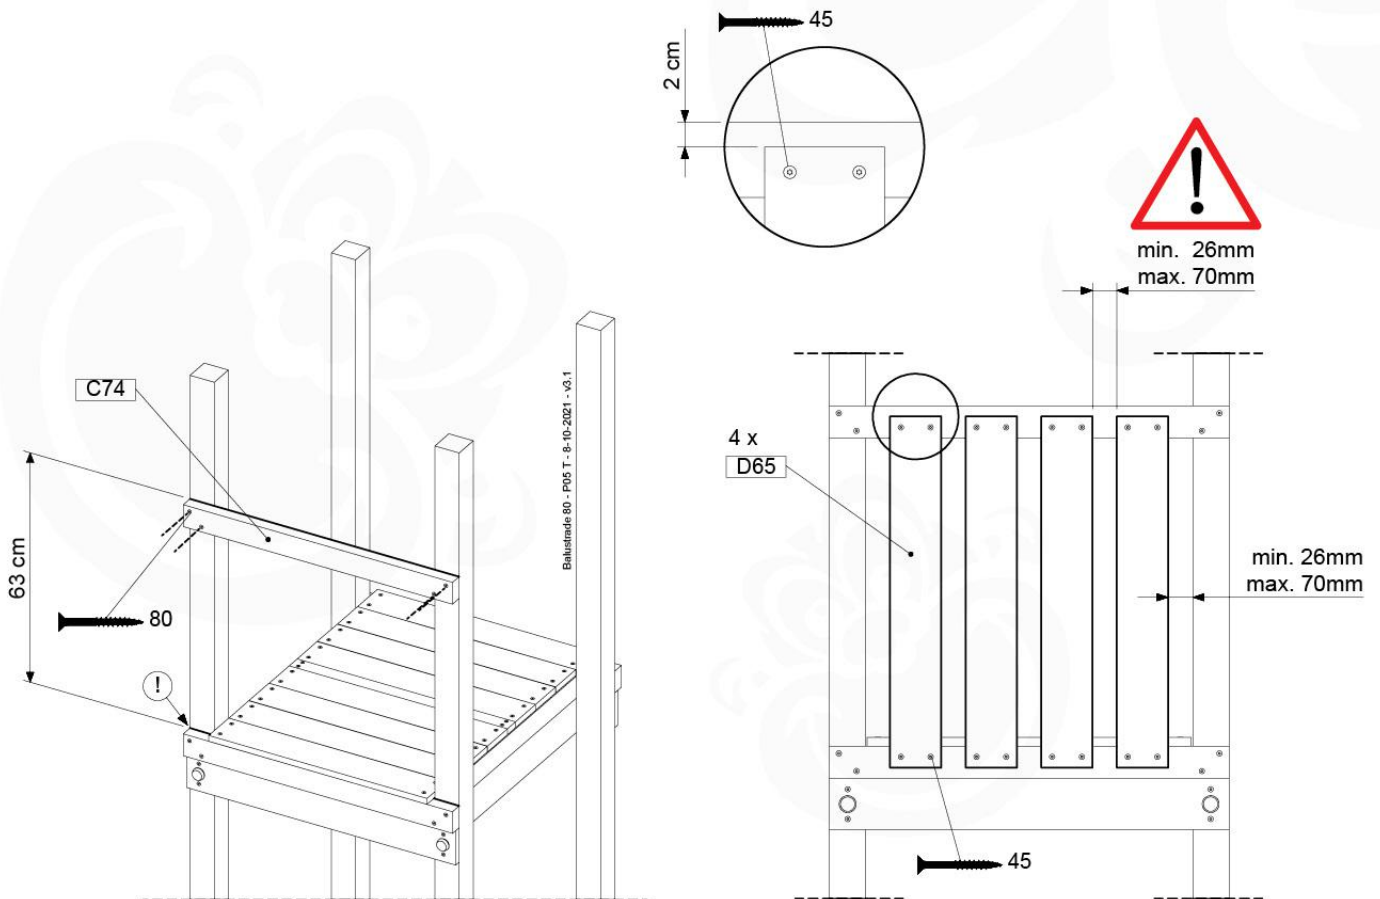

11-1

12 Balustrade (1x)

BL02

(194_101)

	PartNo	PartName	QTY.
Hardware Pack 100_601	002_220	Gap Point Screw T25 - 5x45	16
	002_223	Gap Point Screw T25 - 5x80	4
Wood	C74	Beam 740 mm	1
	D65	Board 650 mm	4

Balustrade 80 - P03 T - 8-10-2021 - v0.1

12-1

13 Rope Ladder

RL02

(194_115)

	PartNo	PartName	QTY.
Hardware Pack 100_613	001_417	Stealth Screw 8x80	1
	002_220	Gap Point Screw T25 - 5x45	3
	002_223	Gap Point Screw T25 - 5x80	7
Other	020_308	Rope 10mm x 7,6m	1
	022_52x	Rope Ladder Rung -28cm-	6
Wood	C74	Beam 740 mm	1
	C114	Beam 1140 mm	1
	D47	Board 470 mm	1