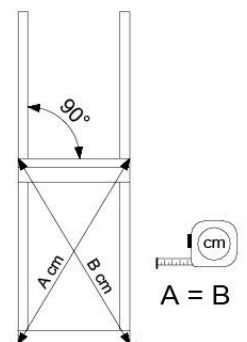

10 Base Tower

BT02

(194_100)

	PartNo	PartName	QTY.
Hardware Pack 100_600	001_406	Stealth Screw 8x45	6
	002_220	Gap Point Screw T25 - 5x45	72
	002_223	Gap Point Screw T25 - 5x80	16
Other	007_001	Ground-anchor	2
Hardware Pack 100_600	022_31x	bpc-base version 3	4
	022_84x	bpc cover	4
Wood	A200	Post 70x70 L2000	2
	A220	Post 70x70 L2200	2
	C74	Beam 740 mm	4
	D60	Board 600 mm	10
	D74	Board 740 mm	8

Base Tower - P03 - BT02 - 18-12-2020 - v3.0

10-1