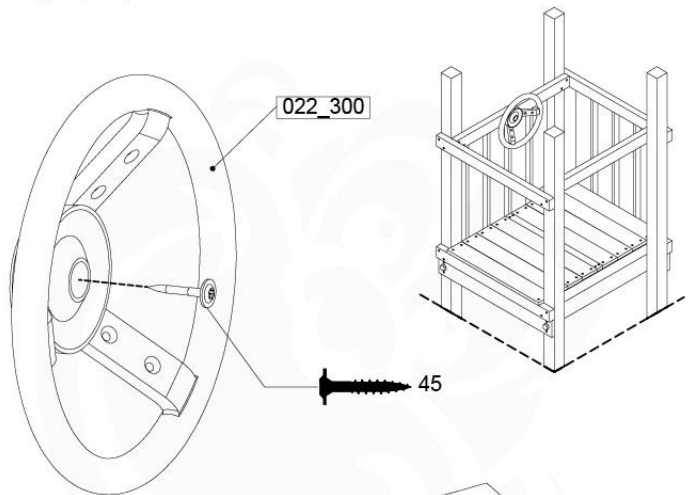

22 Accessories

AC01

(194_119)

	PartNo	PartName	QTY.
Hardware Pack 100_617	001_406	Stealth Screw 8x45	1
	002_041	Dome head screw 4.5 x 20 mm	3
	002_042	Dome head screw 3.5 x 13mm	4
	002_219	Gap Point Screw T25 - 5x30	2
Other	022_300	Steering Wheel	1
	022_800	Rail P/T 105	1
	022_910	Sandpad	1
	103_901	Logo ID Plate	1
	104_107	Tool Set Climbing Units	1
	120_024	Tower Flag	1
	122_302	Telescope	1

Accessory set - P02 - 29-9-2021 - v4

22-1