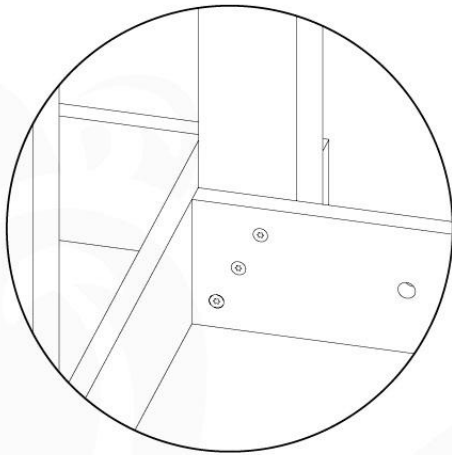

13-2

Module 04_Rope Ladder_v3

13-3