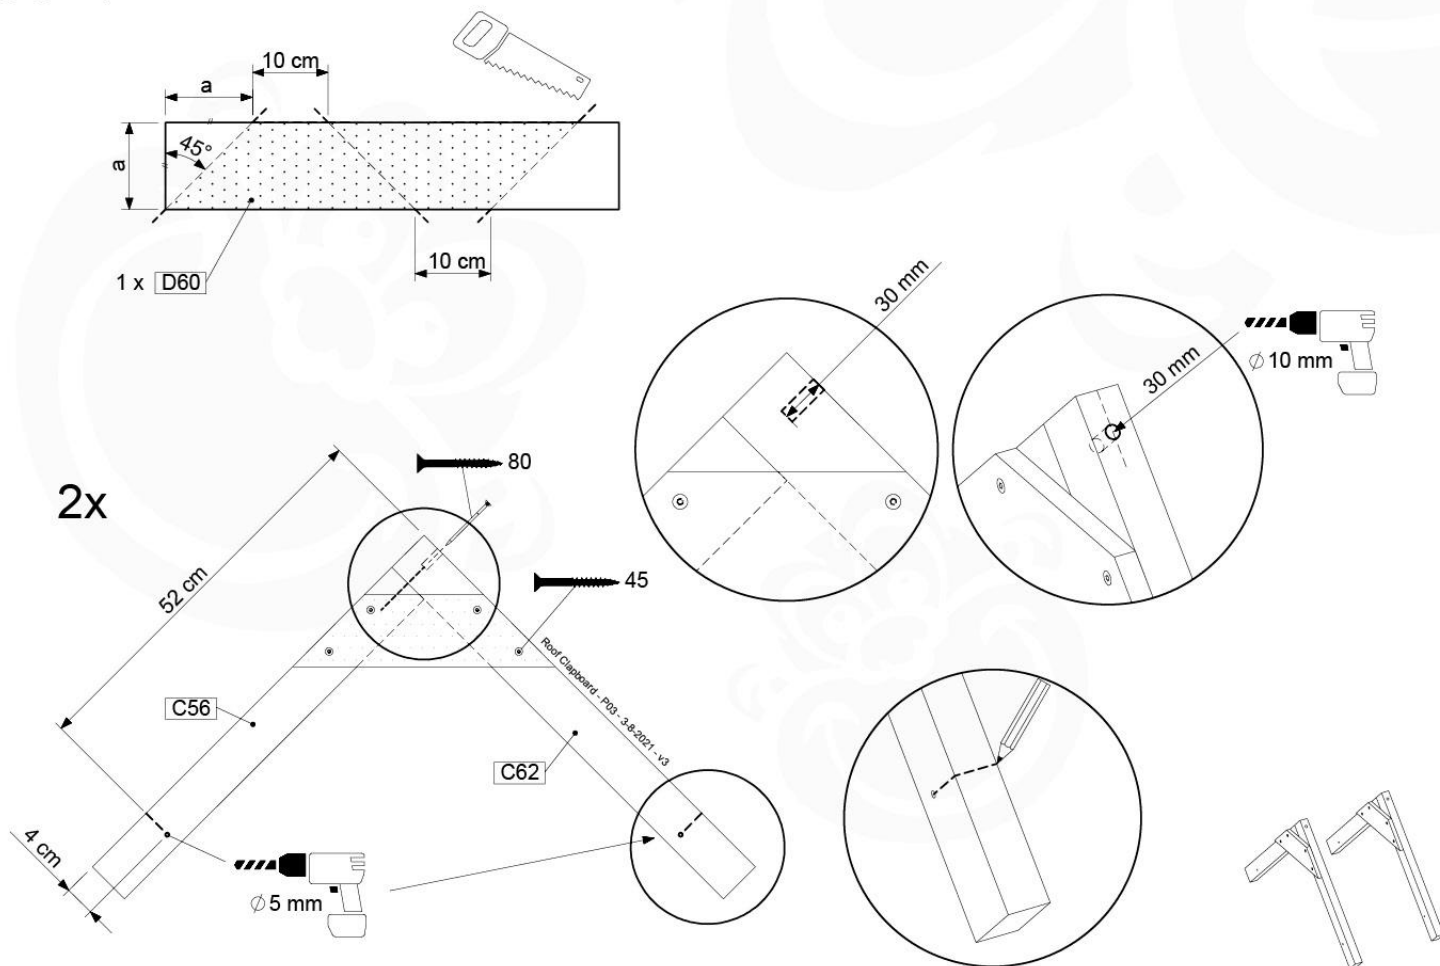

09 Roof Clapboard

RF01

(194_111)

	PartNo	PartName	QTY.
Hardware Pack 100_609	001_417	Stealth Screw 8x80	4
	002_220	Gap Point Screw T25 - 5x45	48
	002_223	Gap Point Screw T25 - 5x80	2
Timber	C56	Beam 550 mm	2
	C62	Beam 620 mm	2
	D60	Board 600 mm	1
	D74	Board 740 mm	16

Roof Clapboard - PD2 - 3-8-2021 - v3

09-1