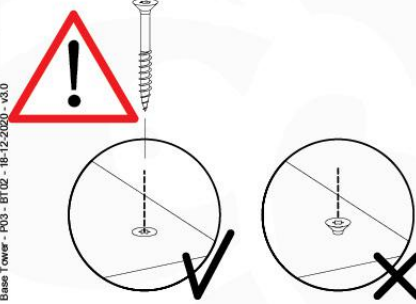

10 Base Tower

BT02

(194_100)

	PartNo	PartName	QTY.
Hardware Pack 100_600	001_406	Stealth Screw 8x45	6
	002_220	Gap Point Screw T25 - 5x45	72
	002_223	Gap Point Screw T25 - 5x80	16
Other	007_001	Ground-anchor	2
Hardware Pack 100_600	022_31x	bpc-base version 3	4
	022_84x	bpc cover	4
Wood	A200	Post 70x70 L2000	2
	A220	Post 70x70 L2200	2
	C74	Beam 740 mm	4
	D60	Board 600 mm	10
	D74	Board 740 mm	8

Base Tower - P03 - BT02 - 18-12-2020 - v3.0