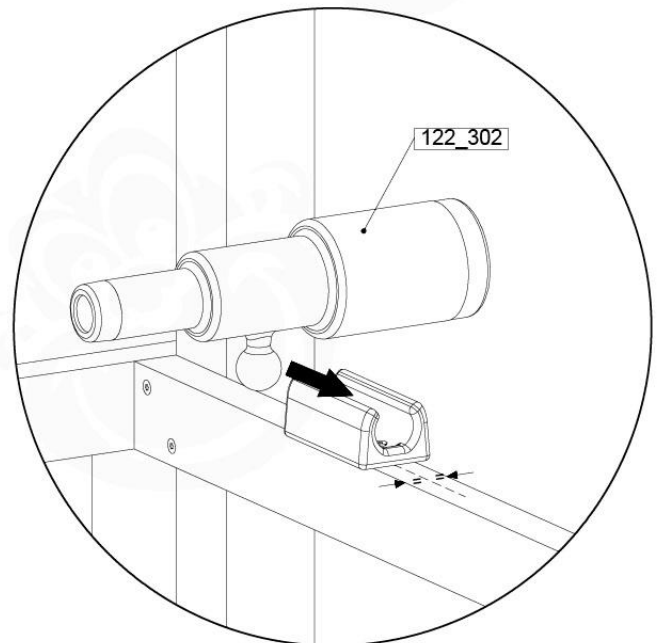

22-2

Accessory set - P03 - 29-9-2021 - v4