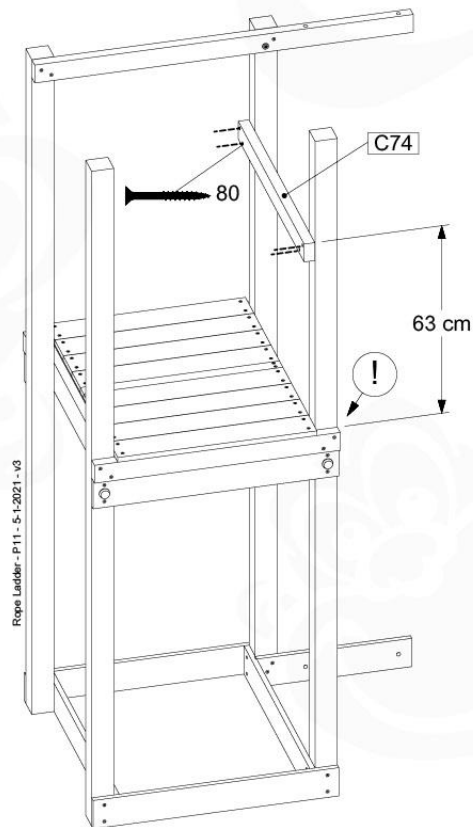

Rope Ladder - P102 - 5-1-2021 - V3

13-1

13-2

Module 04_Rope Ladder_v3

13-3

13-4

13-5

14 Boat

BO01

(194_115)

	PartNo	PartName	QTY.
Hardware Pack 100_612	002_219	Gap Point Screw T25 - 5x30	8
	002_220	Gap Point Screw T25 - 5x45	8
	002_223	Gap Point Screw T25 - 5x80	4
	002_308	Gap Point Screw T25 - 5x20	28
	022_84x	bpc cover	2
	022_31x	bpc-base version 3	2
	023_031	Finishing Washer GPS 5.0	40
Other	123_220	Canvas sheet 735x1365mm (fits 2 sides)	1
Wood	D60	Board 600 mm	4
	D74	Board 740 mm	3