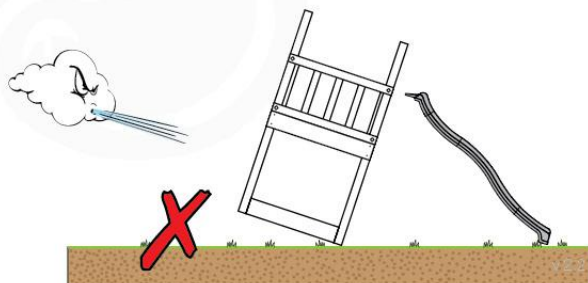

06 Playground Foundation

FD03

06-1

Foundation Plan - P04 - Z7-11-2020 - v3

07 Base Tower

BT03

(194_100)

	PartNo	PartName	QTY.
Hardware Pack 100_600	001_406	Stealth Screw 8x45	6
	002_220	Gap Point Screw T25 - 5x45	72
	002_223	Gap Point Screw T25 - 5x80	16
Other	007_001	Ground-anchor	2
Hardware Pack 100_600	022_31x	bpc-base version 3	4
	022_84x	bpc cover	4
Wood	A220	Post 70x70 L2200	4
	C74	Beam 740 mm	4
	D60	Board 600 mm	10
	D74	Board 740 mm	8