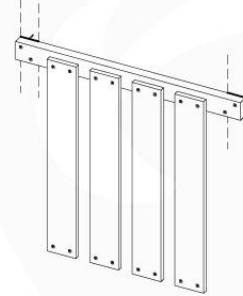

11-1

12 Balustrade (1x)

BL02

(194_101)

	PartNo	PartName	QTY.
Hardware Pack 100_601	002_220	Gap Point Screw T25 - 5x45	16
	002_223	Gap Point Screw T25 - 5x80	4
Wood	C74	Beam 740 mm	1
	D65	Board 650 mm	4

Balustrade 80 - P03 T - 8-10-2021 - v0.1