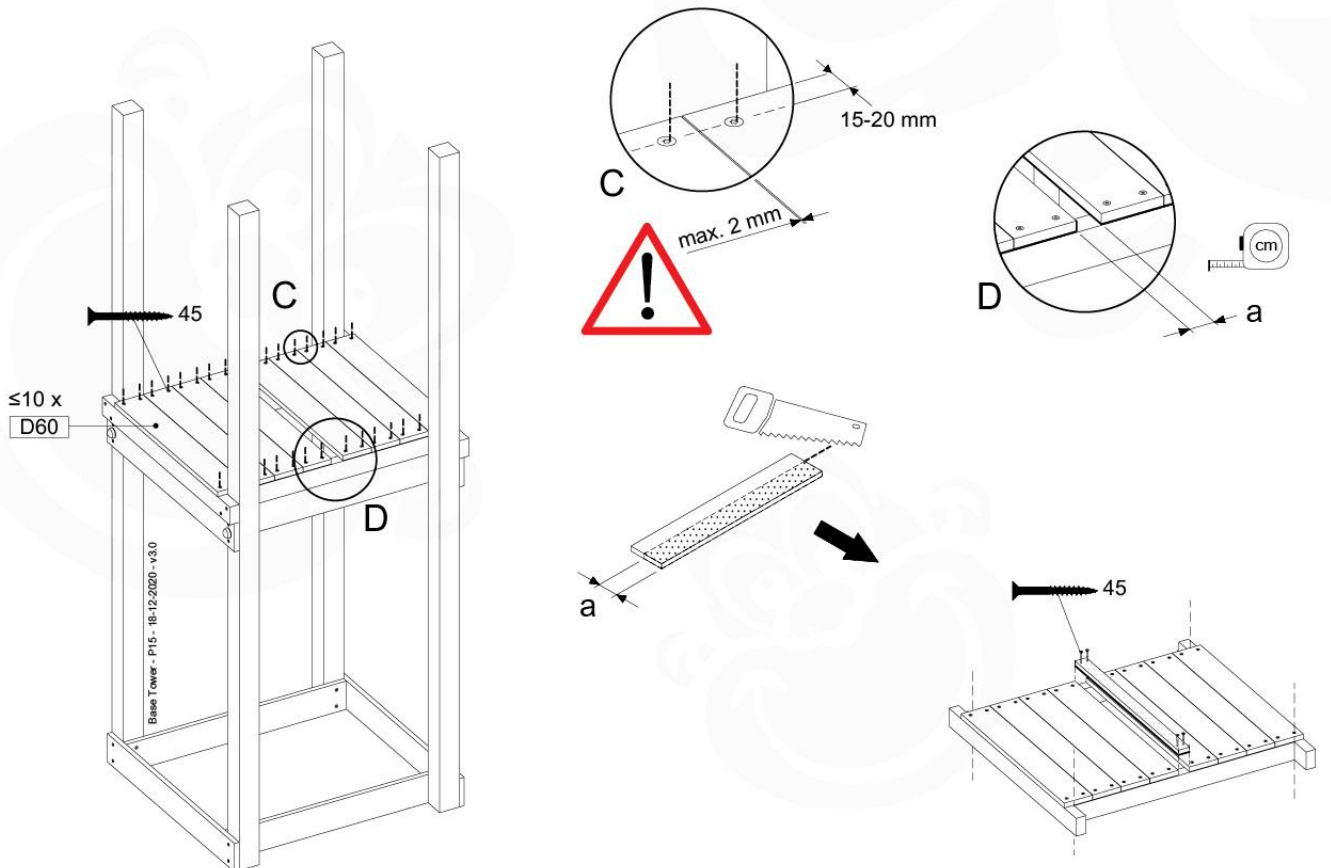

Base Tower - P03 - BT02 - 18-12-2020 - v3.0

10-1

Tower for Rope ladder

10-2

10-3

11 Balustrade (1x)

BL01

(194_101)