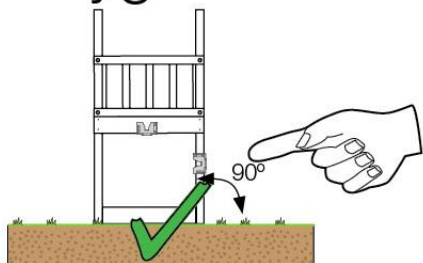

05 Safe Playground Planning

05-1