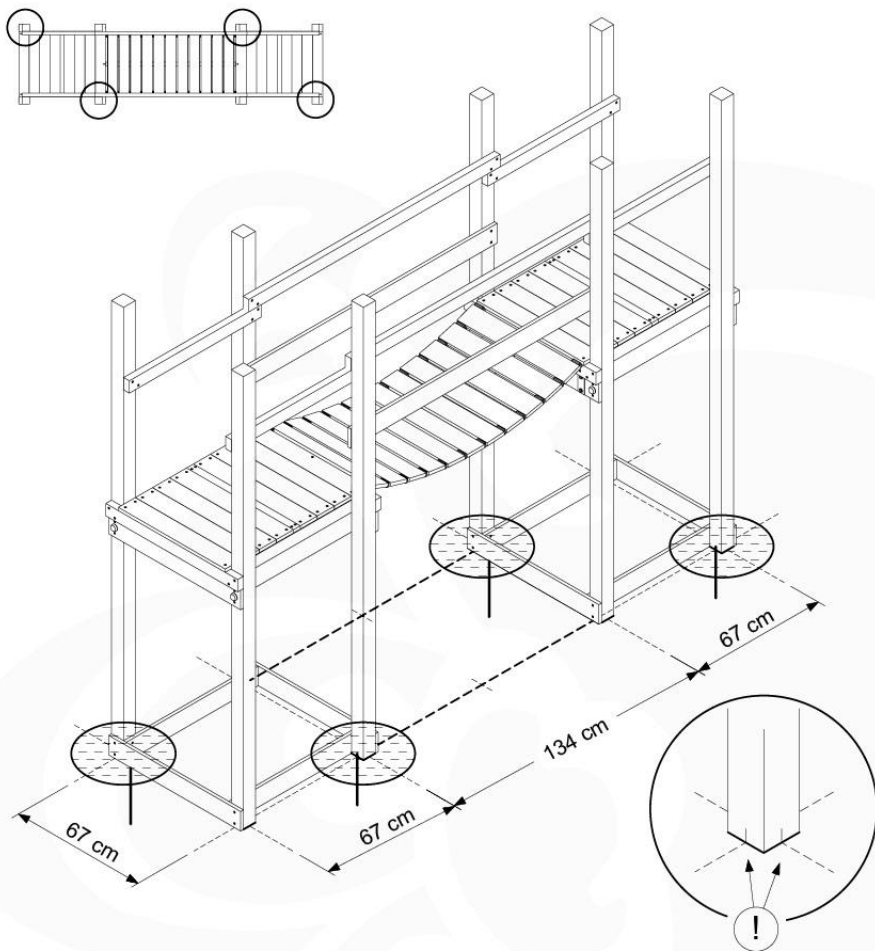

06 Playground Foundation

FD03

06-1

Foundation Plan - P04 - Z7-11-2020 - v3

07 Base Tower

BT03

(194_100)

	PartNo	PartName	QTY.
Hardware Pack 100_600	001_406	Stealth Screw 8x45	6
	002_220	Gap Point Screw T25 - 5x45	72
	002_223	Gap Point Screw T25 - 5x80	16
Other	007_001	Ground-anchor	2
Hardware Pack 100_600	022_31x	bpc-base version 3	4
	022_84x	bpc cover	4
Wood	A220	Post 70x70 L2200	4
	C74	Beam 740 mm	4
	D60	Board 600 mm	10
	D74	Board 740 mm	8

Base Tower - P10 - BT03 - 18-12-2020 - v3.0

07-1

07-2

07-3

08 Balustrade (1x)

BL01

(194_101)

	PartNo	PartName	QTY.
Hardware Pack 100_601	002_220	Gap Point Screw T25 - 5x45	16
	002_223	Gap Point Screw T25 - 5x80	4
Wood	C74	Beam 740 mm	1
	D65	Board 650 mm	4