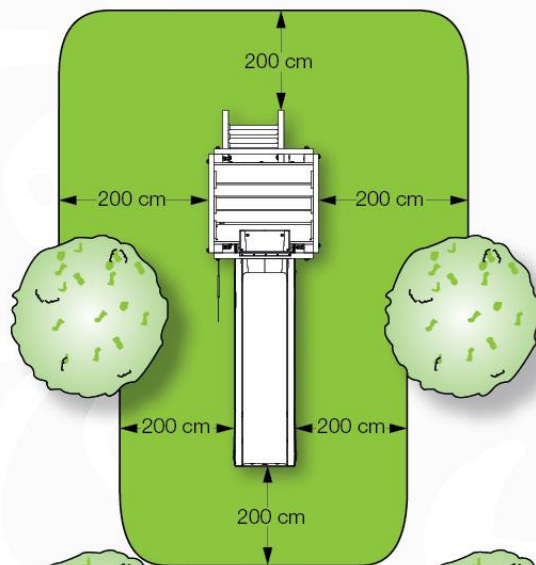

05 Safe Playground Planning

05-1

05-2

05-3

05-4

05-5