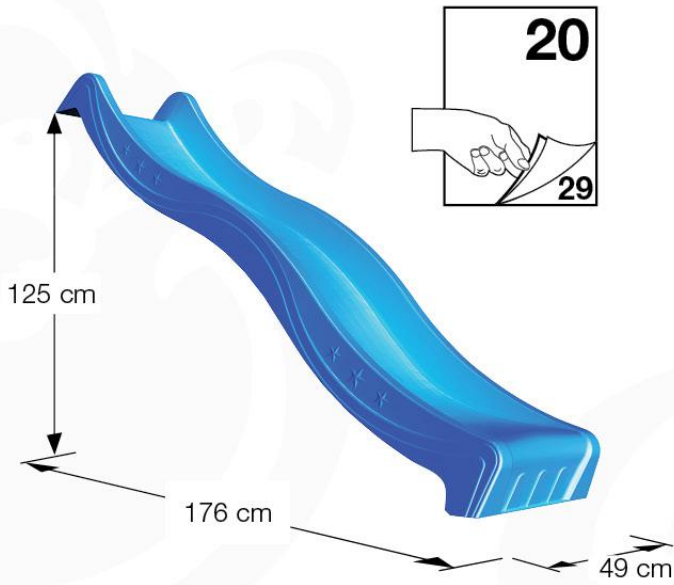

19 Add-on

Wavy Star Slide XL

- 324_100 Yellow
- 324_200 Blue
- 324_300 Green
- 324_400 Red
- 324_500 Fuchsia
- 324_600 Dark Green