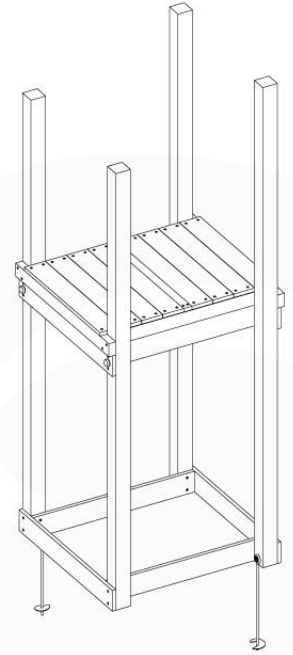

Base Tower - P10 - BT03 - 18-12-2020 - v3.0

07-1

07-2

07-3

08 Balustrade (1x)

BL01

(194_101)

	PartNo	PartName	QTY.
Hardware Pack 100_601	002_220	Gap Point Screw T25 - 5x45	16
	002_223	Gap Point Screw T25 - 5x80	4
Wood	C74	Beam 740 mm	1
	D65	Board 650 mm	4

Balustrade 80 - PO2 U - 8-10-2021 - v3.1

08-1

09 Roof Clapboard

RF01

(194_111)

	PartNo	PartName	QTY.
Hardware Pack 100_609	001_417	Stealth Screw 8x80	4
	002_220	Gap Point Screw T25 - 5x45	48
	002_223	Gap Point Screw T25 - 5x80	2
Timber	C56	Beam 550 mm	2
	C62	Beam 620 mm	2
	D60	Board 600 mm	1
	D74	Board 740 mm	16

Roof Clapboard - PD2 - 3-8-2021 - v3

09-1

09-2

09-3

10 Base Tower

BT02

(194_100)

	PartNo	PartName	QTY.
Hardware Pack 100_600	001_406	Stealth Screw 8x45	6
	002_220	Gap Point Screw T25 - 5x45	72
	002_223	Gap Point Screw T25 - 5x80	16
Other	007_001	Ground-anchor	2
Hardware Pack 100_600	022_31x	bpc-base version 3	4
	022_84x	bpc cover	4
Wood	A200	Post 70x70 L2000	2
	A220	Post 70x70 L2200	2
	C74	Beam 740 mm	4
	D60	Board 600 mm	10
	D74	Board 740 mm	8

Base Tower - P03 - BT02 - 18-12-2020 - v3.0

10-1

Tower for Rope ladder

10-2

10-3

11 Balustrade (1x)

BL01

(194_101)