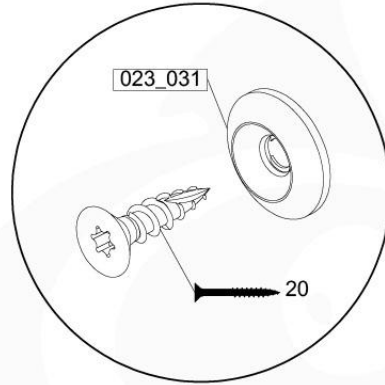

BO01

(194_115)

	PartNo	PartName	QTY.
Hardware Pack 100_612	002_219	Gap Point Screw T25 - 5x30	8
	002_220	Gap Point Screw T25 - 5x45	8
	002_223	Gap Point Screw T25 - 5x80	4
	002_308	Gap Point Screw T25 - 5x20	28
	022_84x	bpc cover	2
	022_31x	bpc-base version 3	2
	023_031	Finishing Washer GPS 5.0	40
Other	123_220	Canvas sheet 735x1365mm (fits 2 sides)	1
Wood	D60	Board 600 mm	4
	D74	Board 740 mm	3

Boat - P102 - 3-3-2021 - v3

14-1

14-2

14-3

14-4

14-5

14-6

15 Clatter Bridge

CB01

(194_116)

	PartNo	PartName	QTY.
Hardware Pack 100_614	002_036	16mm Pan Head Tapping Screw T25	72
	002_220	Gap Point Screw T25 - 5x45	10
	002_223	Gap Point Screw T25 - 5x80	12
	003_034	M6 Washer	72
Other	022_911	Bridge Spacer	26
	121_114	BridgeLink Strap 210cm	3
Wood	C141	Beam 1410 mm	2
	D60	Board 600 mm	12
	D141	Board 1410 mm	2