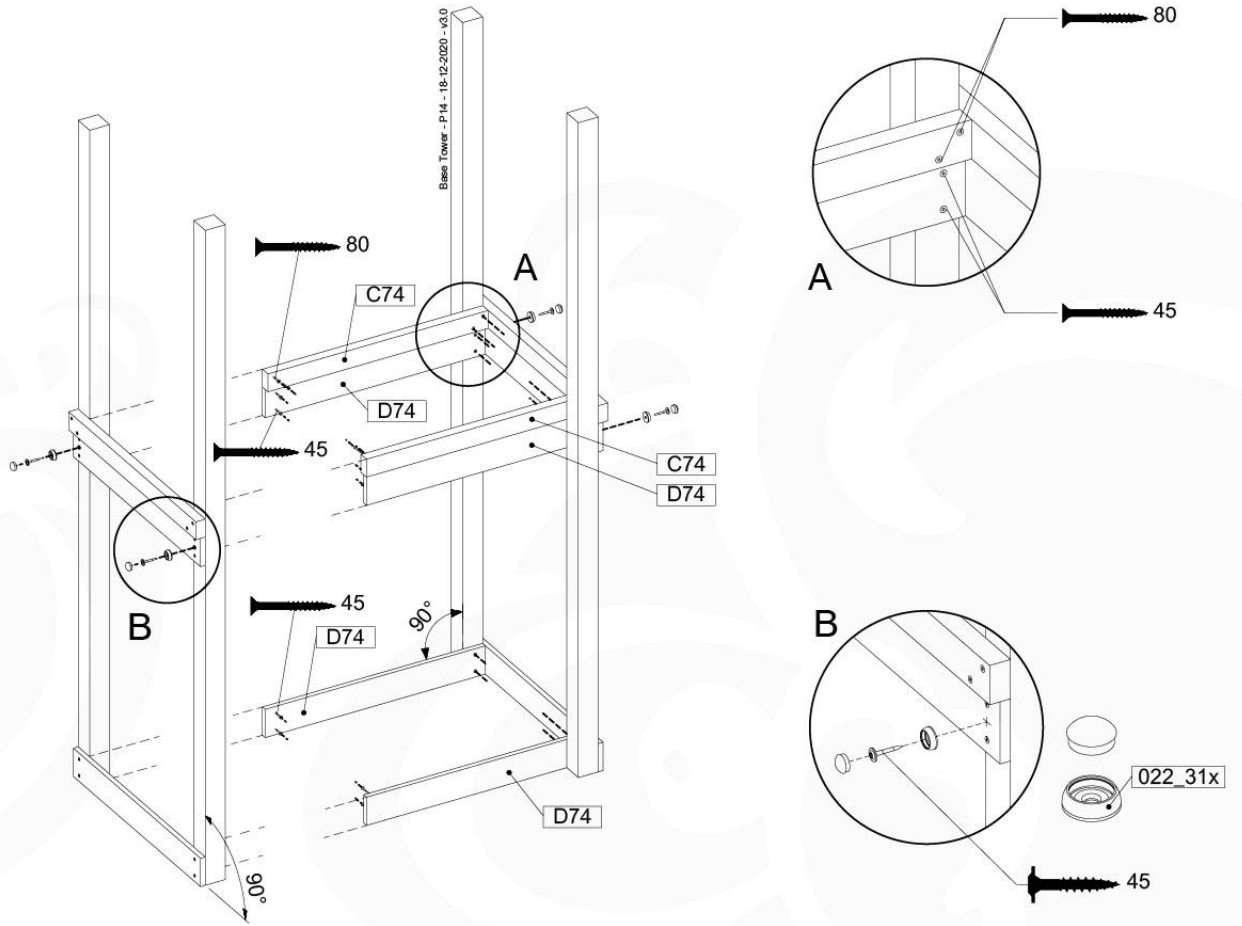

Base Tower - P03 - BT02 - 18-12-2020 - v3.0

10-1

Tower for Rope ladder

10-2

10-3

11 Balustrade (1x)

BL01

(194_101)

	PartNo	PartName	QTY.
Hardware Pack 100_601	002_220	Gap Point Screw T25 - 5x45	16
	002_223	Gap Point Screw T25 - 5x80	4
Wood	C74	Beam 740 mm	1
	D65	Board 650 mm	4

Balustrade 80 - PO2 U - 8-10-2021 - v3.1