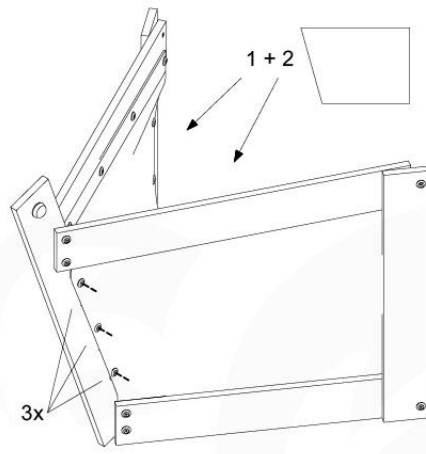

14-6

15 Clatter Bridge

CB01

(194_116)

	PartNo	PartName	QTY.
Hardware Pack 100_614	002_036	16mm Pan Head Tapping Screw T25	72
	002_220	Gap Point Screw T25 - 5x45	10
	002_223	Gap Point Screw T25 - 5x80	12
	003_034	M6 Washer	72
Other	022_911	Bridge Spacer	26
	121_114	BridgeLink Strap 210cm	3
Wood	C141	Beam 1410 mm	2
	D60	Board 600 mm	12
	D141	Board 1410 mm	2