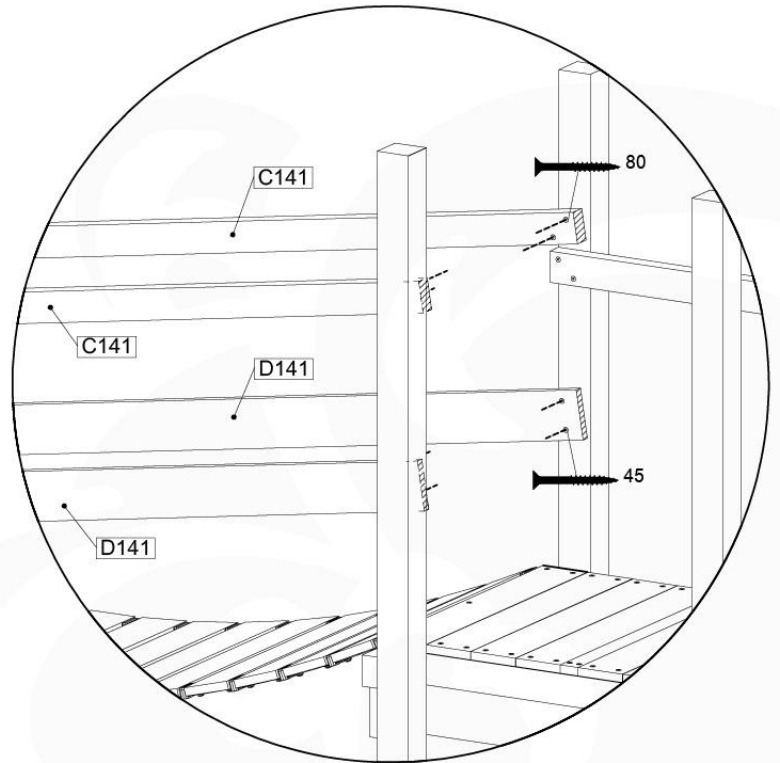

CB01

(194_116)

	PartNo	PartName	QTY.
Hardware Pack 100_614	002_036	16mm Pan Head Tapping Screw T25	72
	002_220	Gap Point Screw T25 - 5x45	10
	002_223	Gap Point Screw T25 - 5x80	12
	003_034	M6 Washer	72
Other	022_911	Bridge Spacer	26
	121_114	BridgeLink Strap 210cm	3
Wood	C141	Beam 1410 mm	2
	D60	Board 600 mm	12
	D141	Board 1410 mm	2

15-1

15-2

≤ 26 x
022_911

15-3

Ø 3.5 mm

15-4

15-5

16 Ladder