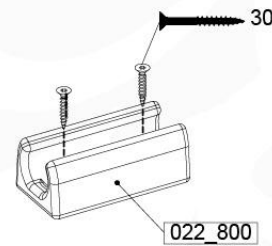

22-2

Accessory set - P03 - 29-9-2021 - v4