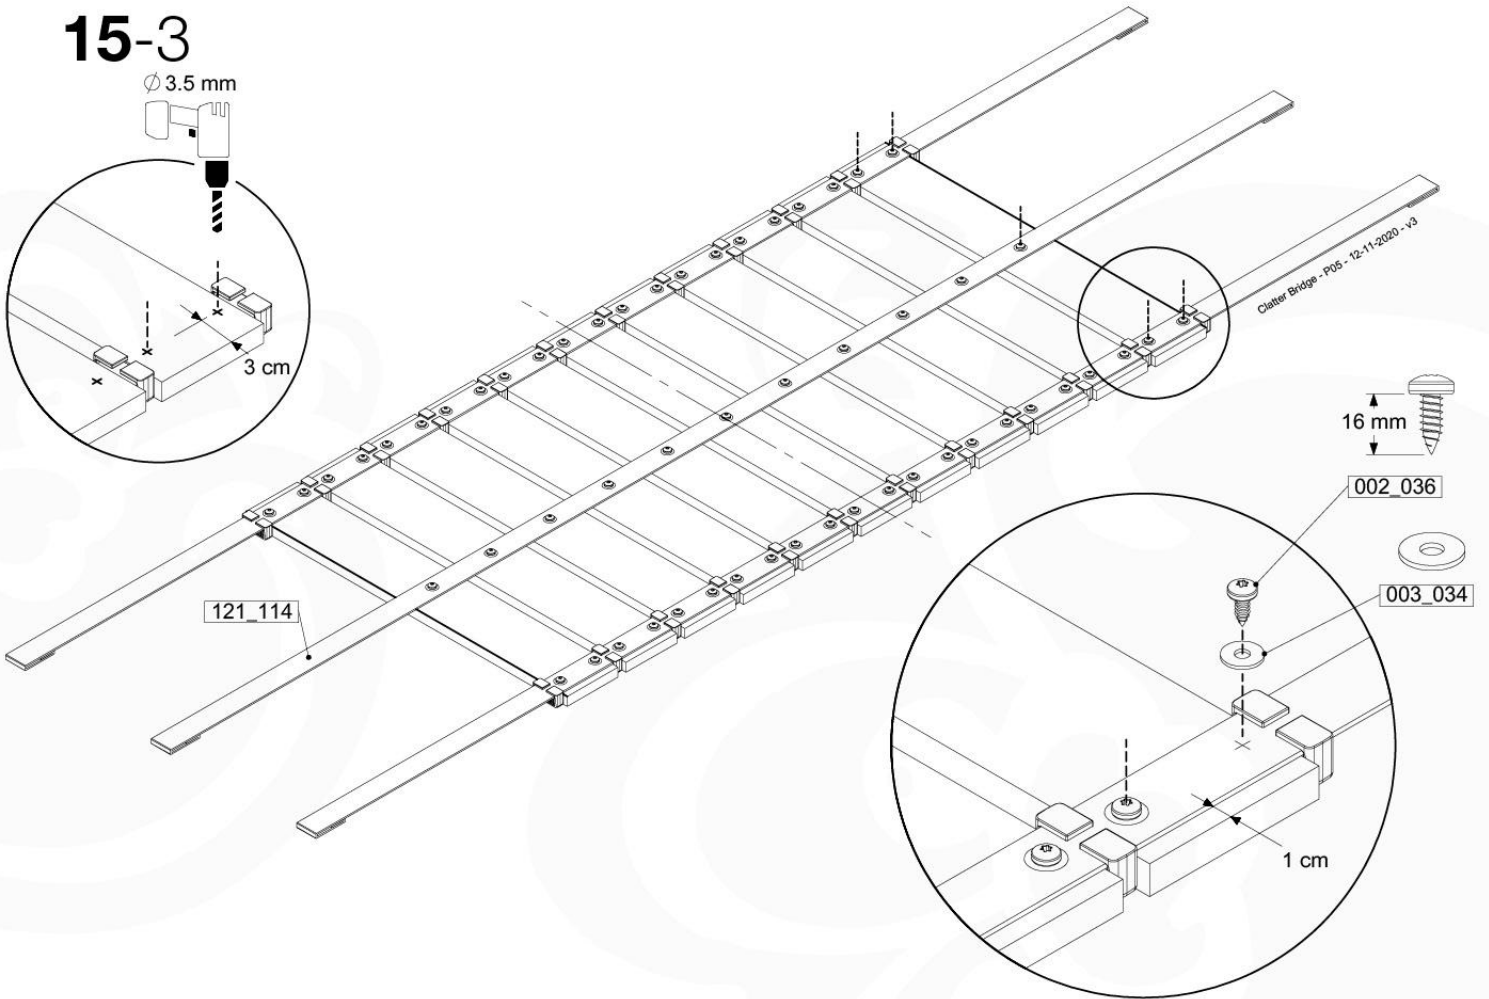

15-3

Ø 3.5 mm