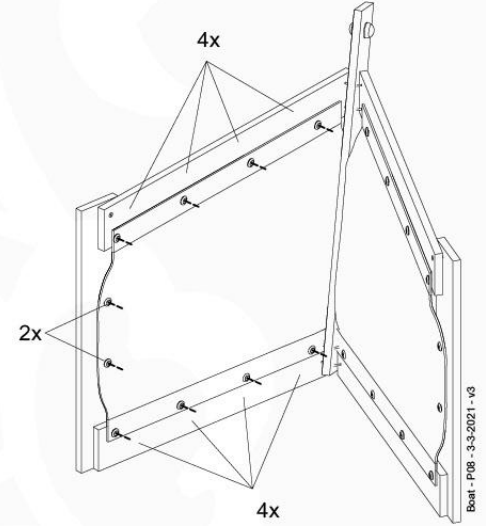

14-6

15 Clatter Bridge

CB01

(194_116)

	PartNo	PartName	QTY.
Hardware Pack 100_614	002_036	16mm Pan Head Tapping Screw T25	72
	002_220	Gap Point Screw T25 - 5x45	10
	002_223	Gap Point Screw T25 - 5x80	12
	003_034	M6 Washer	72
Other	022_911	Bridge Spacer	26
	121_114	BridgeLink Strap 210cm	3
Wood	C141	Beam 1410 mm	2
	D60	Board 600 mm	12
	D141	Board 1410 mm	2