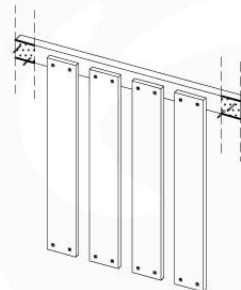

06 Playground Foundation

FD03

06-1

Foundation Plan - P04 - Z7-11-2020 - v3

07 Base Tower

BT03

(194_100)

	PartNo	PartName	QTY.
Hardware Pack 100_600	001_406	Stealth Screw 8x45	6
	002_220	Gap Point Screw T25 - 5x45	72
	002_223	Gap Point Screw T25 - 5x80	16
Other	007_001	Ground-anchor	2
Hardware Pack 100_600	022_31x	bpc-base version 3	4
	022_84x	bpc cover	4
Wood	A220	Post 70x70 L2200	4
	C74	Beam 740 mm	4
	D60	Board 600 mm	10
	D74	Board 740 mm	8

Base Tower - P10 - BT03 - 18-12-2020 - v3.0

07-1

07-2

07-3

08 Balustrade (1x)

BL01

(194_101)

	PartNo	PartName	QTY.
Hardware Pack 100_601	002_220	Gap Point Screw T25 - 5x45	16
	002_223	Gap Point Screw T25 - 5x80	4
Wood	C74	Beam 740 mm	1
	D65	Board 650 mm	4

Balustrade 80 - PO2 U - 8-10-2021 - v3.1

08-1

09 Roof Clapboard

RF01

(194_111)

	PartNo	PartName	QTY.
Hardware Pack 100_609	001_417	Stealth Screw 8x80	4
	002_220	Gap Point Screw T25 - 5x45	48
	002_223	Gap Point Screw T25 - 5x80	2
Timber	C56	Beam 550 mm	2
	C62	Beam 620 mm	2
	D60	Board 600 mm	1
	D74	Board 740 mm	16