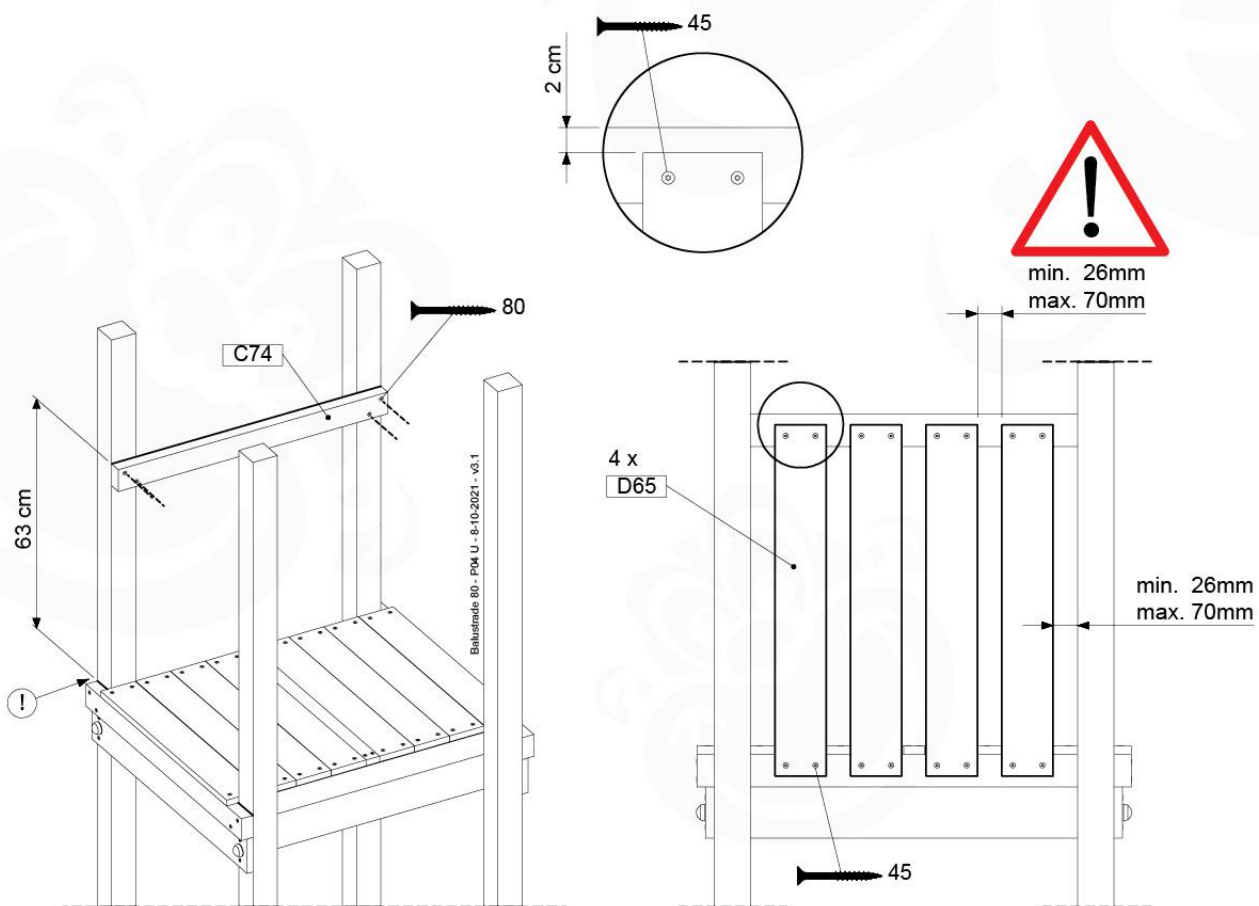

06 Playground Foundation

FD03

06-1

Foundation Plan - P04 - Z7-11-2020 - v3

07 Base Tower

BT03

(194_100)

	PartNo	PartName	QTY.
Hardware Pack 100_600	001_406	Stealth Screw 8x45	6
	002_220	Gap Point Screw T25 - 5x45	72
	002_223	Gap Point Screw T25 - 5x80	16
Other	007_001	Ground-anchor	2
Hardware Pack 100_600	022_31x	bpc-base version 3	4
	022_84x	bpc cover	4
Wood	A220	Post 70x70 L2200	4
	C74	Beam 740 mm	4
	D60	Board 600 mm	10
	D74	Board 740 mm	8

Base Tower - P10 - BT03 - 18-12-2020 - v3.0

07-1

07-2

07-3

08 Balustrade (1x)

BL01

(194_101)

	PartNo	PartName	QTY.
Hardware Pack 100_601	002_220	Gap Point Screw T25 - 5x45	16
	002_223	Gap Point Screw T25 - 5x80	4
Wood	C74	Beam 740 mm	1
	D65	Board 650 mm	4

Balustrade 80 - PO2 U - 8-10-2021 - v3.1

08-1

09 Roof Clapboard

RF01

(194_111)

	PartNo	PartName	QTY.
Hardware Pack 100_609	001_417	Stealth Screw 8x80	4
	002_220	Gap Point Screw T25 - 5x45	48
	002_223	Gap Point Screw T25 - 5x80	2
Timber	C56	Beam 550 mm	2
	C62	Beam 620 mm	2
	D60	Board 600 mm	1
	D74	Board 740 mm	16