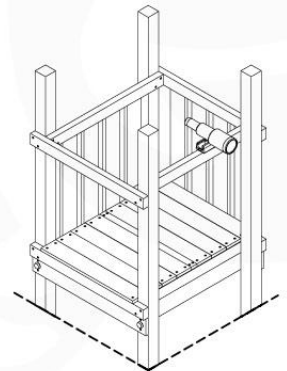

22-2

Accessory set - P03 - 29-9-2021 - v4