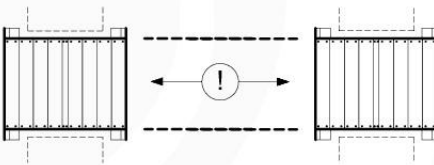

15-1

15-2

≤ 26 x
022_911