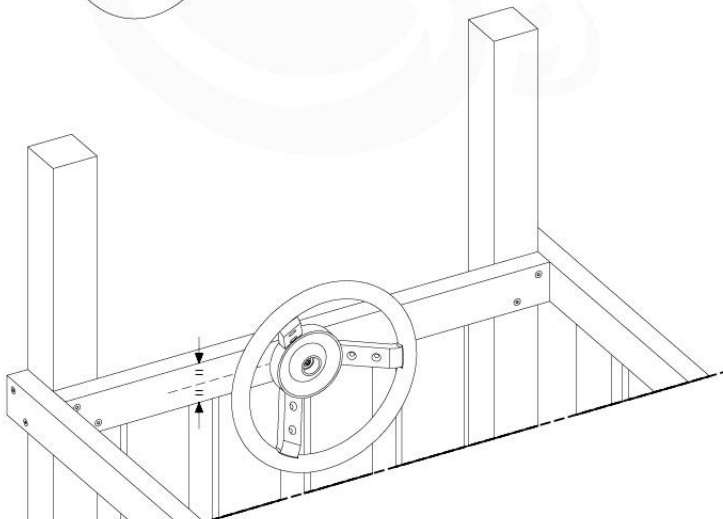

22 Accessories

AC01

(194_119)

	PartNo	PartName	QTY.
Hardware Pack 100_617	001_406	Stealth Screw 8x45	1
	002_041	Dome head screw 4.5 x 20 mm	3
	002_042	Dome head screw 3.5 x 13mm	4
	002_219	Gap Point Screw T25 - 5x30	2
Other	022_300	Steering Wheel	1
	022_800	Rail P/T 105	1
	022_910	Sandpad	1
	103_901	Logo ID Plate	1
	104_107	Tool Set Climbing Units	1
	120_024	Tower Flag	1
	122_302	Telescope	1

Accessory set - P02 - 29-9-2021 - v4

22-1