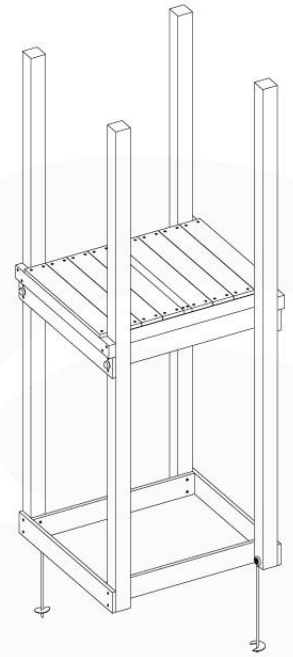

06 Playground Foundation

FD03

06-1

Foundation Plan - P04 - Z7-11-2020 - v3

07 Base Tower

BT03

(194_100)

	PartNo	PartName	QTY.
Hardware Pack 100_600	001_406	Stealth Screw 8x45	6
	002_220	Gap Point Screw T25 - 5x45	72
	002_223	Gap Point Screw T25 - 5x80	16
Other	007_001	Ground-anchor	2
Hardware Pack 100_600	022_31x	bpc-base version 3	4
	022_84x	bpc cover	4
Wood	A220	Post 70x70 L2200	4
	C74	Beam 740 mm	4
	D60	Board 600 mm	10
	D74	Board 740 mm	8

Base Tower - P10 - BT03 - 18-12-2020 - v3.0

07-1

07-2

07-3

08 Balustrade (1x)

BL01

(194_101)

	PartNo	PartName	QTY.
Hardware Pack 100_601	002_220	Gap Point Screw T25 - 5x45	16
	002_223	Gap Point Screw T25 - 5x80	4
Wood	C74	Beam 740 mm	1
	D65	Board 650 mm	4

Balustrade 80 - PO2 U - 8-10-2021 - v3.1

08-1

09 Roof Clapboard

RF01

(194_111)

	PartNo	PartName	QTY.
Hardware Pack 100_609	001_417	Stealth Screw 8x80	4
	002_220	Gap Point Screw T25 - 5x45	48
	002_223	Gap Point Screw T25 - 5x80	2
Timber	C56	Beam 550 mm	2
	C62	Beam 620 mm	2
	D60	Board 600 mm	1
	D74	Board 740 mm	16

Roof Clapboard - PD2 - 3-8-2021 - v3

09-1

09-2

09-3

10 Base Tower

BT02

(194_100)

	PartNo	PartName	QTY.
Hardware Pack 100_600	001_406	Stealth Screw 8x45	6
	002_220	Gap Point Screw T25 - 5x45	72
	002_223	Gap Point Screw T25 - 5x80	16
Other	007_001	Ground-anchor	2
Hardware Pack 100_600	022_31x	bpc-base version 3	4
	022_84x	bpc cover	4
Wood	A200	Post 70x70 L2000	2
	A220	Post 70x70 L2200	2
	C74	Beam 740 mm	4
	D60	Board 600 mm	10
	D74	Board 740 mm	8