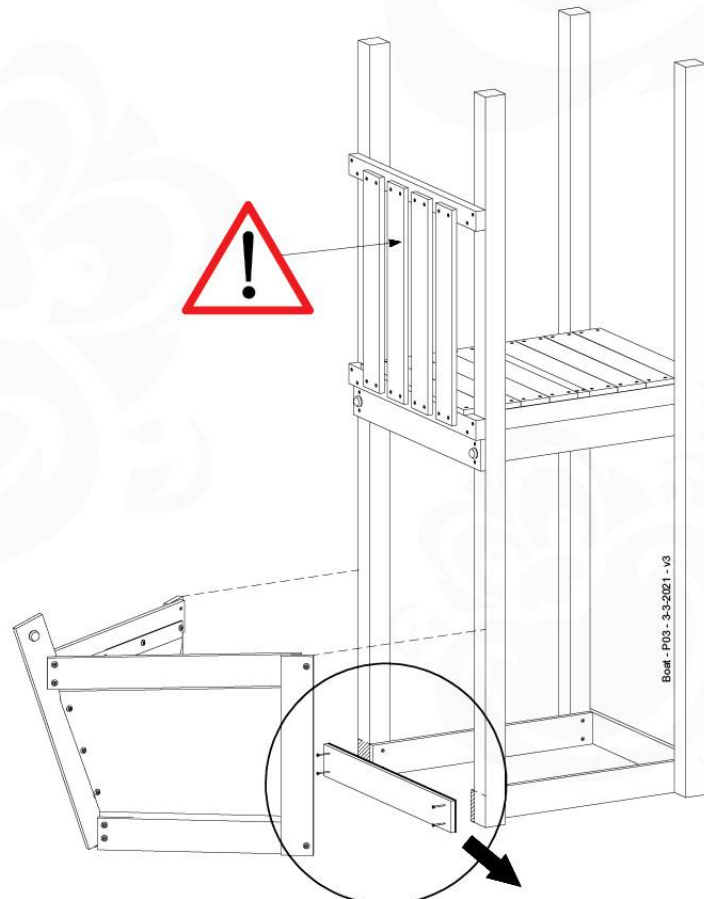

14 Boat

BO01

(194_115)

	PartNo	PartName	QTY.
Hardware Pack 100_612	002_219	Gap Point Screw T25 - 5x30	8
	002_220	Gap Point Screw T25 - 5x45	8
	002_223	Gap Point Screw T25 - 5x80	4
	002_308	Gap Point Screw T25 - 5x20	28
	022_84x	bpc cover	2
	022_31x	bpc-base version 3	2
	023_031	Finishing Washer GPS 5.0	40
Other	123_220	Canvas sheet 735x1365mm (fits 2 sides)	1
Wood	D60	Board 600 mm	4
	D74	Board 740 mm	3

Boat - P102 - 3-3-2021 - v3

14-1