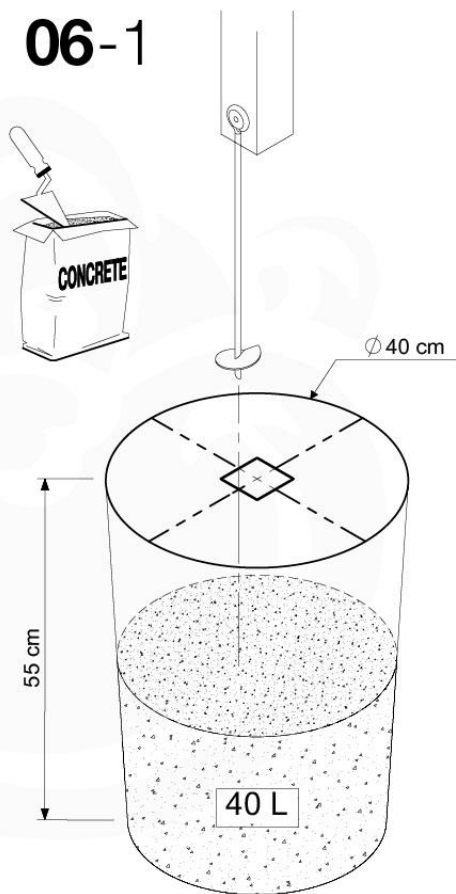

06 Playground Foundation

FD03

06-1

Foundation Plan - P04 - Z7-11-2020 - v3

07 Base Tower

BT03

(194_100)

	PartNo	PartName	QTY.
Hardware Pack 100_600	001_406	Stealth Screw 8x45	6
	002_220	Gap Point Screw T25 - 5x45	72
	002_223	Gap Point Screw T25 - 5x80	16
Other	007_001	Ground-anchor	2
Hardware Pack 100_600	022_31x	bpc-base version 3	4
	022_84x	bpc cover	4
Wood	A220	Post 70x70 L2200	4
	C74	Beam 740 mm	4
	D60	Board 600 mm	10
	D74	Board 740 mm	8

Base Tower - P10 - BT03 - 18-12-2020 - v3.0

07-1

07-2

07-3

08 Balustrade (1x)

BL01

(194_101)

	PartNo	PartName	QTY.
Hardware Pack 100_601	002_220	Gap Point Screw T25 - 5x45	16
	002_223	Gap Point Screw T25 - 5x80	4
Wood	C74	Beam 740 mm	1
	D65	Board 650 mm	4