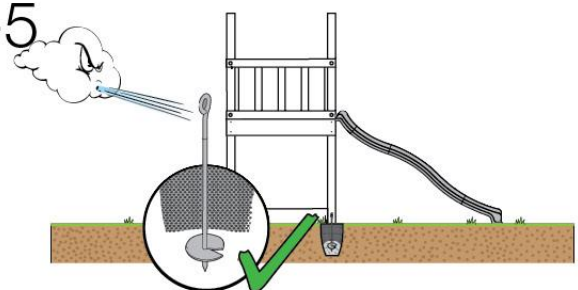

06 Playground Foundation

FD03

06-1

Foundation Plan - P04 - Z7-11-2020 - v3

07 Base Tower

BT03

(194_100)

	PartNo	PartName	QTY.
Hardware Pack 100_600	001_406	Stealth Screw 8x45	6
	002_220	Gap Point Screw T25 - 5x45	72
	002_223	Gap Point Screw T25 - 5x80	16
Other	007_001	Ground-anchor	2
Hardware Pack 100_600	022_31x	bpc-base version 3	4
	022_84x	bpc cover	4
Wood	A220	Post 70x70 L2200	4
	C74	Beam 740 mm	4
	D60	Board 600 mm	10
	D74	Board 740 mm	8