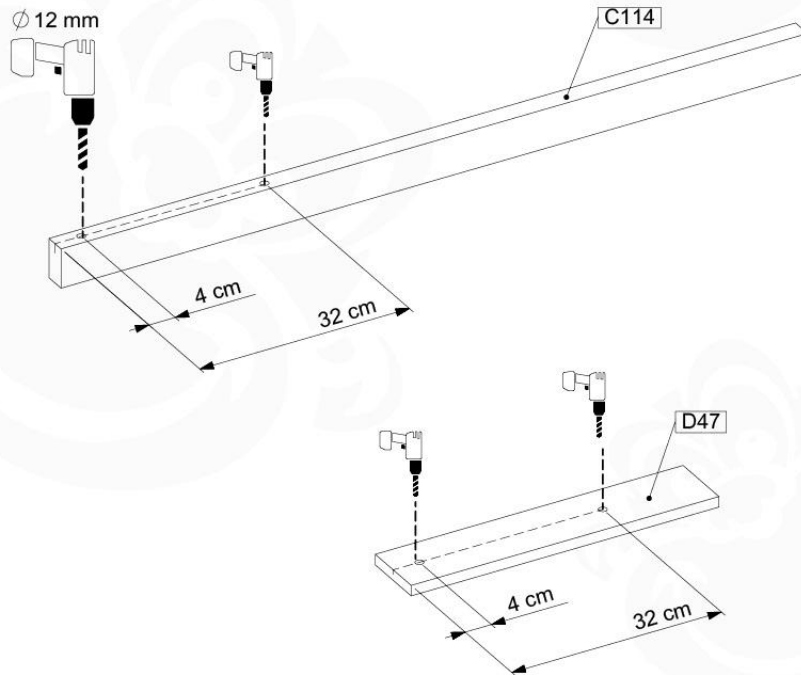

13 Rope Ladder

RL02

(194_115)

	PartNo	PartName	QTY.
Hardware Pack 100_613	001_417	Stealth Screw 8x80	1
	002_220	Gap Point Screw T25 - 5x45	3
	002_223	Gap Point Screw T25 - 5x80	7
Other	020_308	Rope 10mm x 7,6m	1
	022_52x	Rope Ladder Rung -28cm-	6
Wood	C74	Beam 740 mm	1
	C114	Beam 1140 mm	1
	D47	Board 470 mm	1

Rope Ladder - P102 - 5-1-2021 - V3

13-1