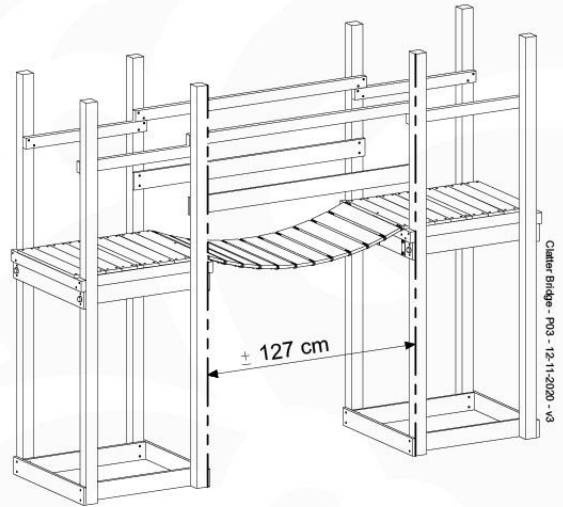

15-1

15-2

≤ 26 x
022_911