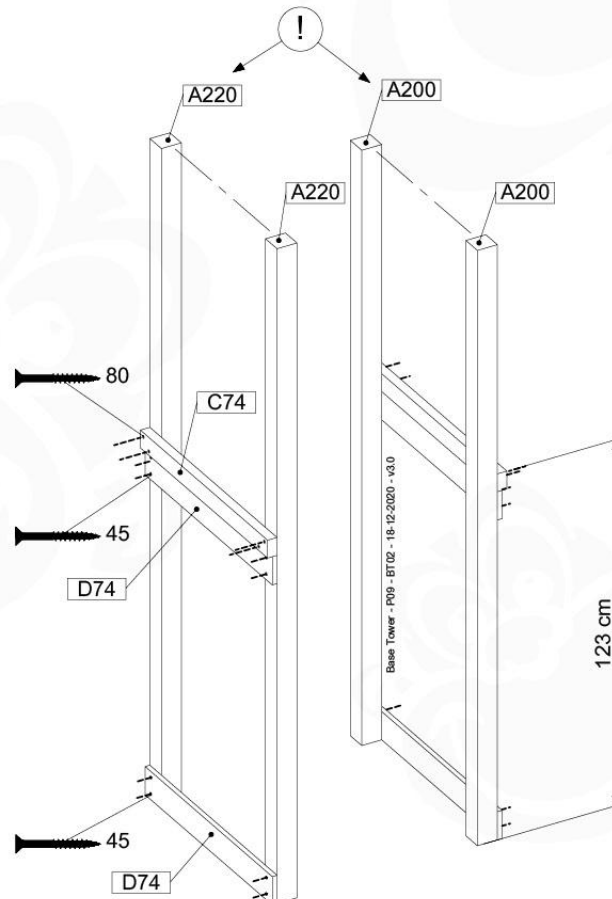

Roof Clapboard - PD2 - 3-8-2021 - v3

09-1

09-2

09-3

10 Base Tower

BT02

(194_100)

	PartNo	PartName	QTY.
Hardware Pack 100_600	001_406	Stealth Screw 8x45	6
	002_220	Gap Point Screw T25 - 5x45	72
	002_223	Gap Point Screw T25 - 5x80	16
Other	007_001	Ground-anchor	2
Hardware Pack 100_600	022_31x	bpc-base version 3	4
	022_84x	bpc cover	4
Wood	A200	Post 70x70 L2000	2
	A220	Post 70x70 L2200	2
	C74	Beam 740 mm	4
	D60	Board 600 mm	10
	D74	Board 740 mm	8

Base Tower - P03 - BT02 - 18-12-2020 - v3.0

10-1

Tower for Rope ladder

10-2

10-3

11 Balustrade (1x)

BL01

(194_101)