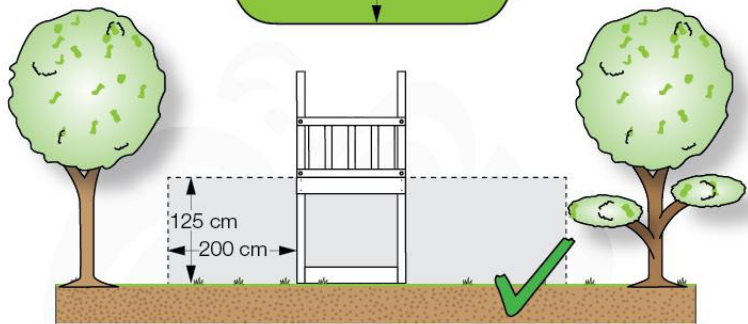

05 Safe Playground Planning

05-1

05-2

05-3

05-4

05-5