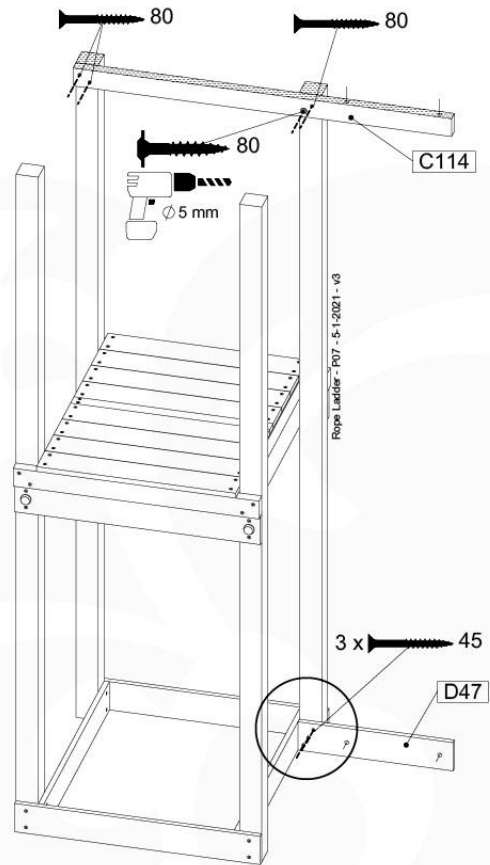

13-2

Module 04_Rope Ladder_v3

13-3