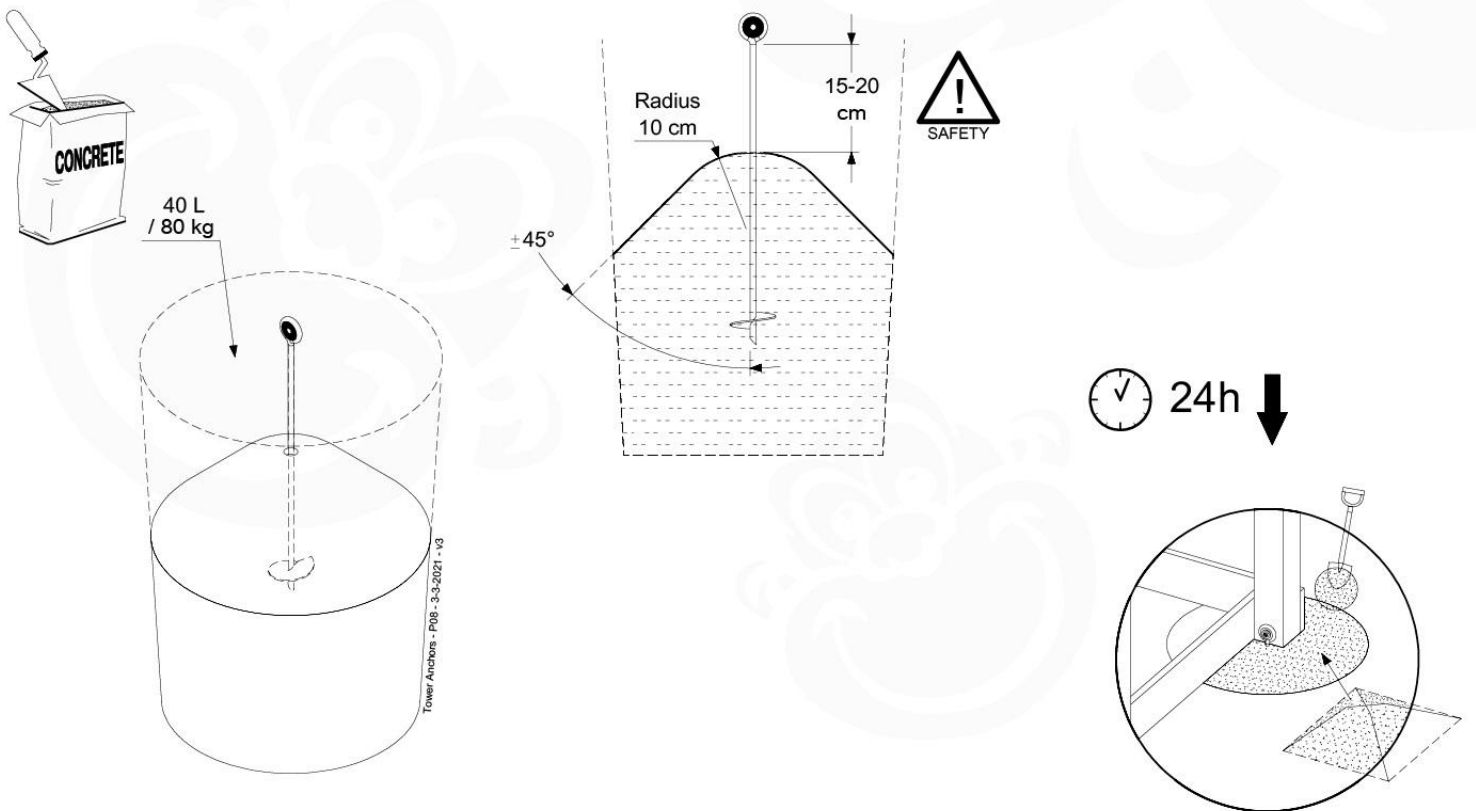

Assembly Package Tower
194_100

45

007_001

Tower Anchors - P04 - 3.9.2021 - 03

18-1

18-2

19 Add-on

Wavy Star Slide XL