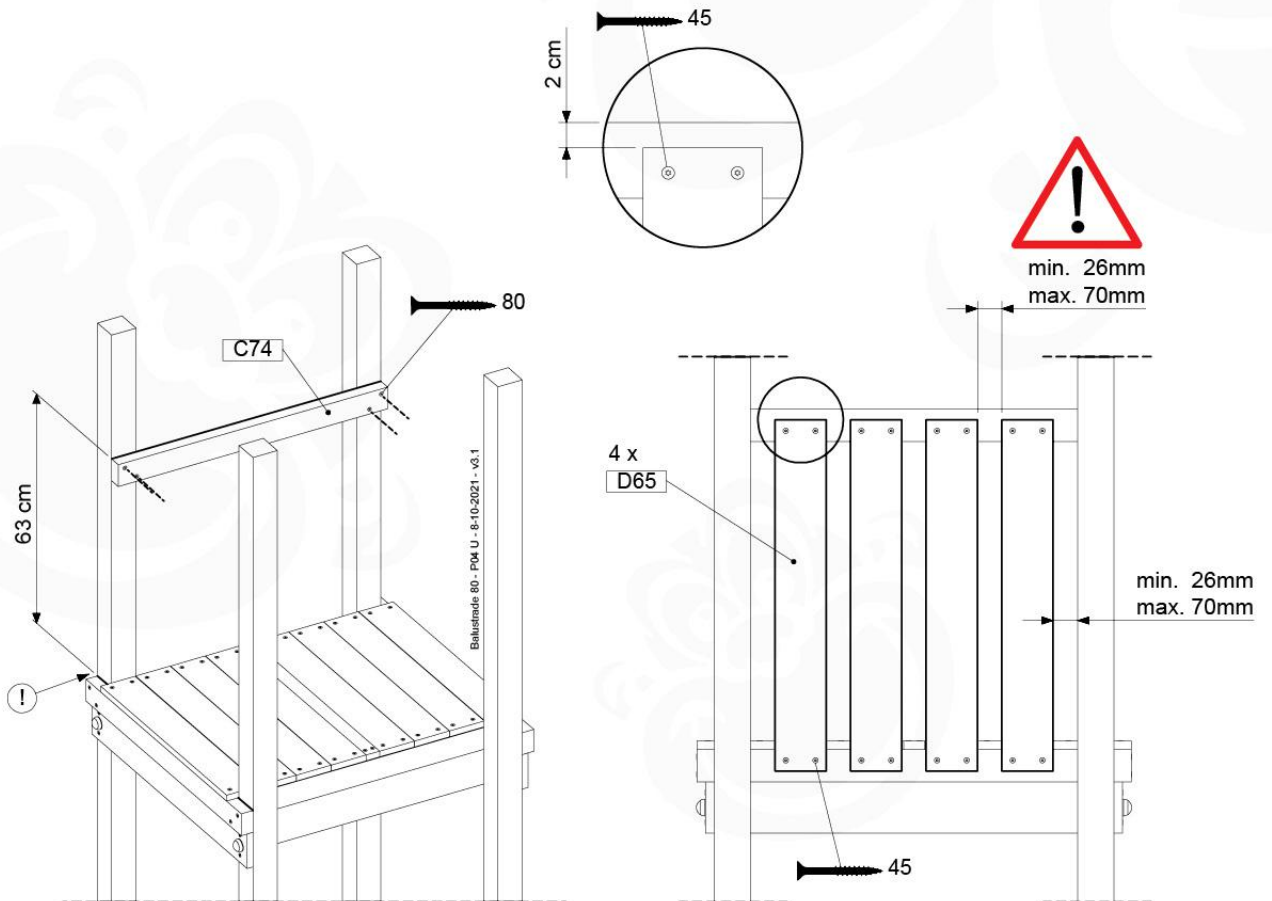

11 Balustrade (1x)

BL01

(194_101)

	PartNo	PartName	QTY.
Hardware Pack 100_601	002_220	Gap Point Screw T25 - 5x45	16
	002_223	Gap Point Screw T25 - 5x80	4
Wood	C74	Beam 740 mm	1
	D65	Board 650 mm	4

Balustrade 80 - PO2 U - 8-10-2021 - v3.1

11-1