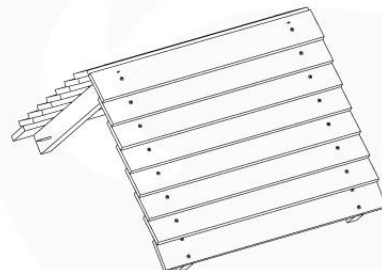

Base Tower - P10 - BT03 - 18-12-2020 - v3.0

07-1

07-2

07-3

08 Balustrade (1x)

BL01

(194_101)

	PartNo	PartName	QTY.
Hardware Pack 100_601	002_220	Gap Point Screw T25 - 5x45	16
	002_223	Gap Point Screw T25 - 5x80	4
Wood	C74	Beam 740 mm	1
	D65	Board 650 mm	4

Balustrade 80 - PO2 U - 8-10-2021 - v3.1

08-1

09 Roof Clapboard

RF01

(194_111)

	PartNo	PartName	QTY.
Hardware Pack 100_609	001_417	Stealth Screw 8x80	4
	002_220	Gap Point Screw T25 - 5x45	48
	002_223	Gap Point Screw T25 - 5x80	2
Timber	C56	Beam 550 mm	2
	C62	Beam 620 mm	2
	D60	Board 600 mm	1
	D74	Board 740 mm	16

Roof Clapboard - PD2 - 3-8-2021 - v3

09-1

09-2

09-3

10 Base Tower

BT02

(194_100)

	PartNo	PartName	QTY.
Hardware Pack 100_600	001_406	Stealth Screw 8x45	6
	002_220	Gap Point Screw T25 - 5x45	72
	002_223	Gap Point Screw T25 - 5x80	16
Other	007_001	Ground-anchor	2
Hardware Pack 100_600	022_31x	bpc-base version 3	4
	022_84x	bpc cover	4
Wood	A200	Post 70x70 L2000	2
	A220	Post 70x70 L2200	2
	C74	Beam 740 mm	4
	D60	Board 600 mm	10
	D74	Board 740 mm	8