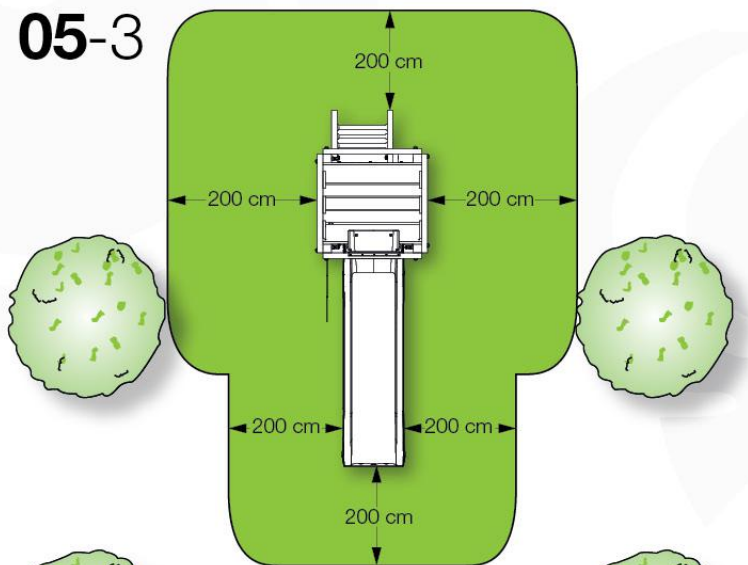

05 Safe Playground Planning

05-1

05-2

05-3

05-4

05-5