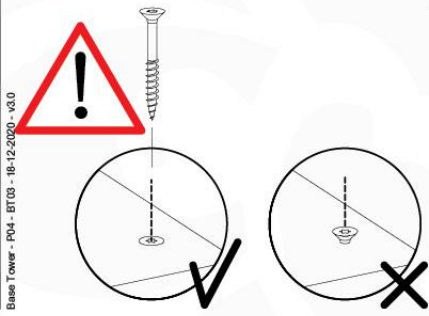

07 Base Tower

BT03

(194_100)

	PartNo	PartName	QTY.
Hardware Pack 100_600	001_406	Stealth Screw 8x45	6
	002_220	Gap Point Screw T25 - 5x45	72
	002_223	Gap Point Screw T25 - 5x80	16
Other	007_001	Ground-anchor	2
Hardware Pack 100_600	022_31x	bpc-base version 3	4
	022_84x	bpc cover	4
Wood	A220	Post 70x70 L2200	4
	C74	Beam 740 mm	4
	D60	Board 600 mm	10
	D74	Board 740 mm	8

Base Tower - P10 - BT03 - 18-12-2020 - v3.0