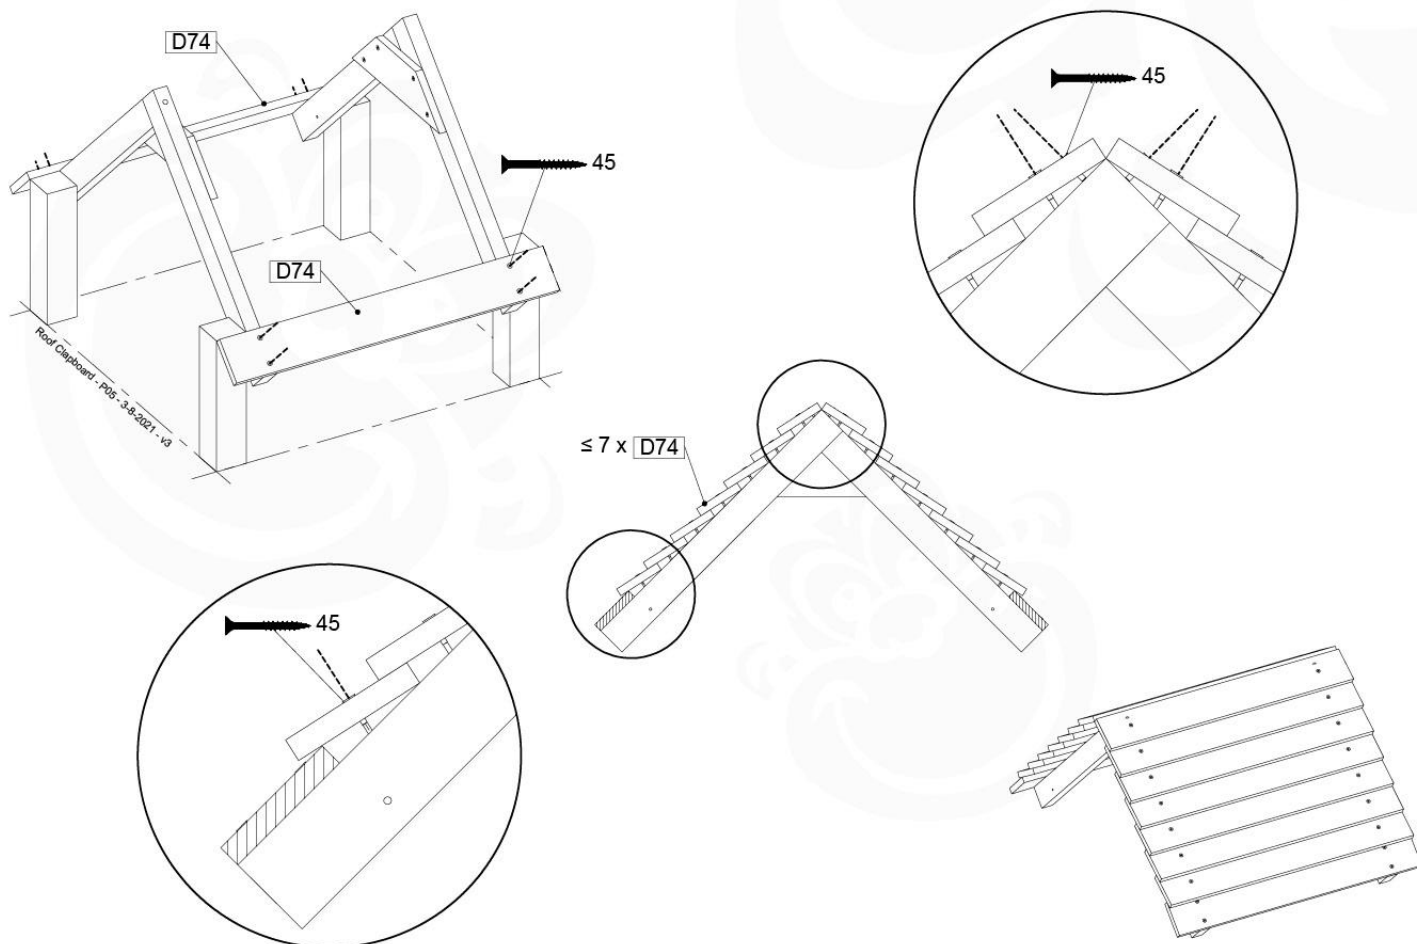

Roof Clapboard - PD2 - 3-8-2021 - v3

09-1

09-2

09-3

10 Base Tower

BT02

(194_100)

	PartNo	PartName	QTY.
Hardware Pack 100_600	001_406	Stealth Screw 8x45	6
	002_220	Gap Point Screw T25 - 5x45	72
	002_223	Gap Point Screw T25 - 5x80	16
Other	007_001	Ground-anchor	2
Hardware Pack 100_600	022_31x	bpc-base version 3	4
	022_84x	bpc cover	4
Wood	A200	Post 70x70 L2000	2
	A220	Post 70x70 L2200	2
	C74	Beam 740 mm	4
	D60	Board 600 mm	10
	D74	Board 740 mm	8

Base Tower - P03 - BT02 - 18-12-2020 - v3.0

10-1

Tower for Rope ladder

10-2

10-3

11 Balustrade (1x)

BL01

(194_101)