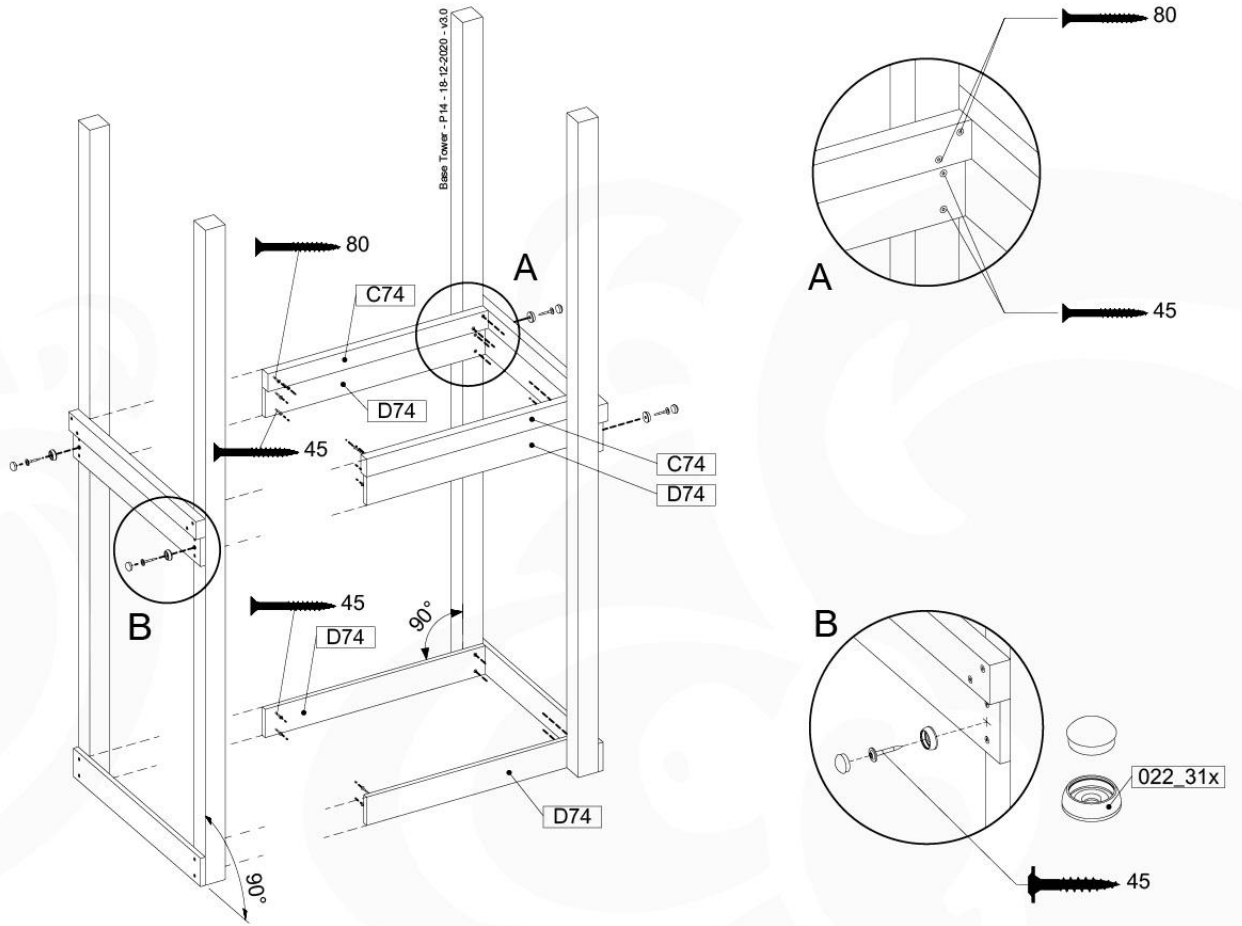

06 Playground Foundation

FD03

06-1

Foundation Plan - P04 - Z7-11-2020 - v3

07 Base Tower

BT03

(194_100)

	PartNo	PartName	QTY.
Hardware Pack 100_600	001_406	Stealth Screw 8x45	6
	002_220	Gap Point Screw T25 - 5x45	72
	002_223	Gap Point Screw T25 - 5x80	16
Other	007_001	Ground-anchor	2
Hardware Pack 100_600	022_31x	bpc-base version 3	4
	022_84x	bpc cover	4
Wood	A220	Post 70x70 L2200	4
	C74	Beam 740 mm	4
	D60	Board 600 mm	10
	D74	Board 740 mm	8

Base Tower - P10 - BT03 - 18-12-2020 - v3.0

07-1

07-2

07-3

08 Balustrade (1x)

BL01

(194_101)

	PartNo	PartName	QTY.
Hardware Pack 100_601	002_220	Gap Point Screw T25 - 5x45	16
	002_223	Gap Point Screw T25 - 5x80	4
Wood	C74	Beam 740 mm	1
	D65	Board 650 mm	4