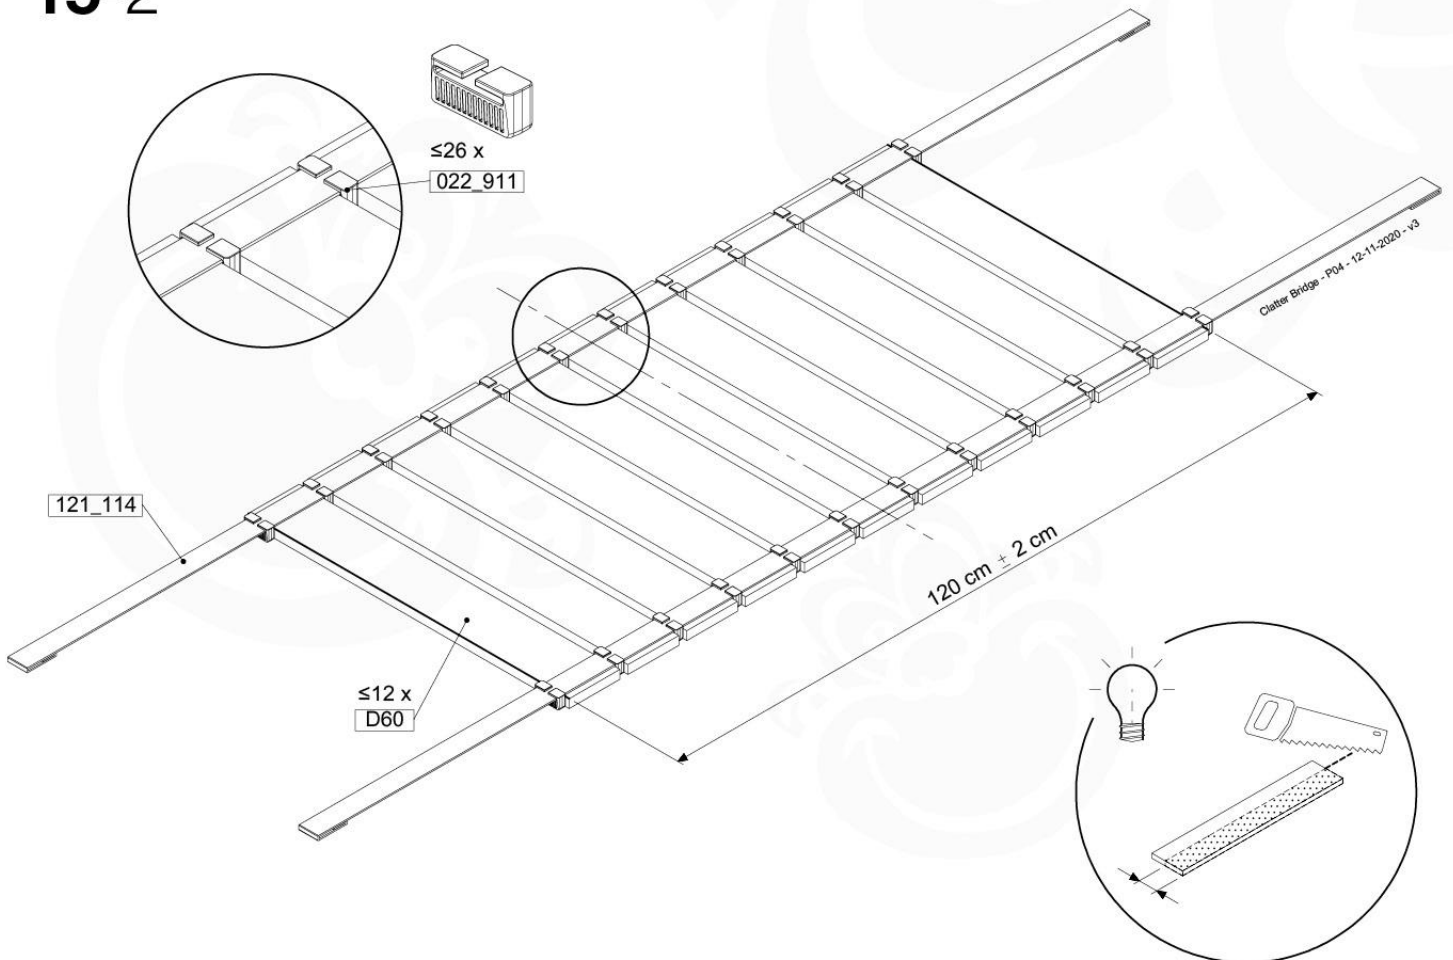

≤ 26 x
022_911