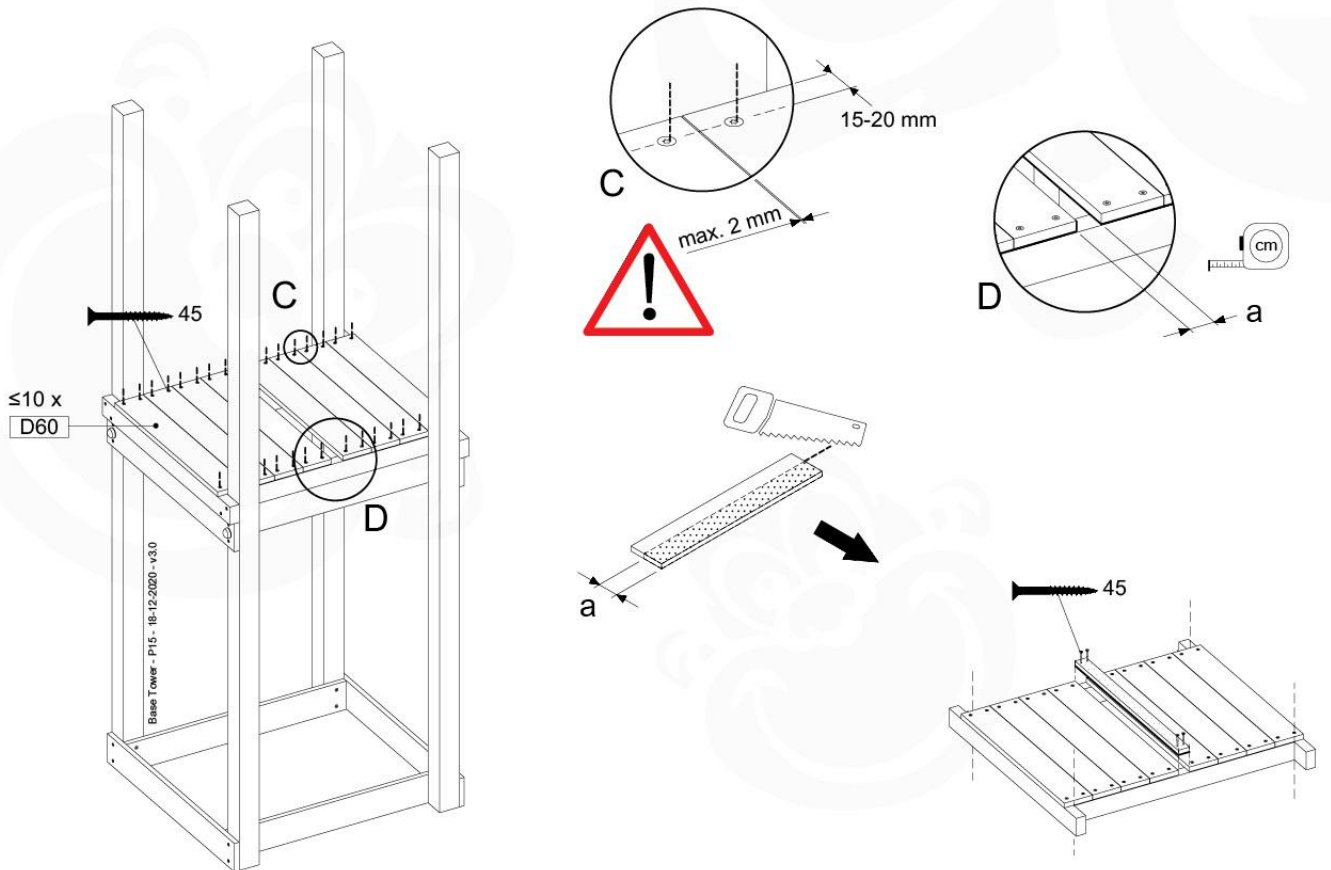

Base Tower - P10 - BT03 - 18-12-2020 - v3.0

07-1

07-2

07-3

08 Balustrade (1x)

BL01

(194_101)

	PartNo	PartName	QTY.
Hardware Pack 100_601	002_220	Gap Point Screw T25 - 5x45	16
	002_223	Gap Point Screw T25 - 5x80	4
Wood	C74	Beam 740 mm	1
	D65	Board 650 mm	4

Balustrade 80 - PO2 U - 8-10-2021 - v3.1

08-1

09 Roof Clapboard

RF01

(194_111)

	PartNo	PartName	QTY.
Hardware Pack 100_609	001_417	Stealth Screw 8x80	4
	002_220	Gap Point Screw T25 - 5x45	48
	002_223	Gap Point Screw T25 - 5x80	2
Timber	C56	Beam 550 mm	2
	C62	Beam 620 mm	2
	D60	Board 600 mm	1
	D74	Board 740 mm	16