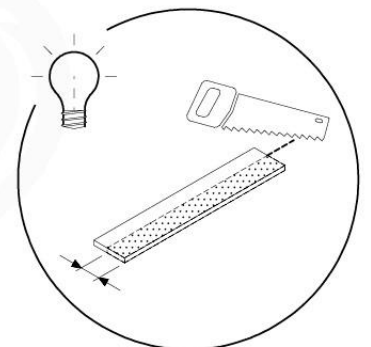

≤ 26 x
022_911