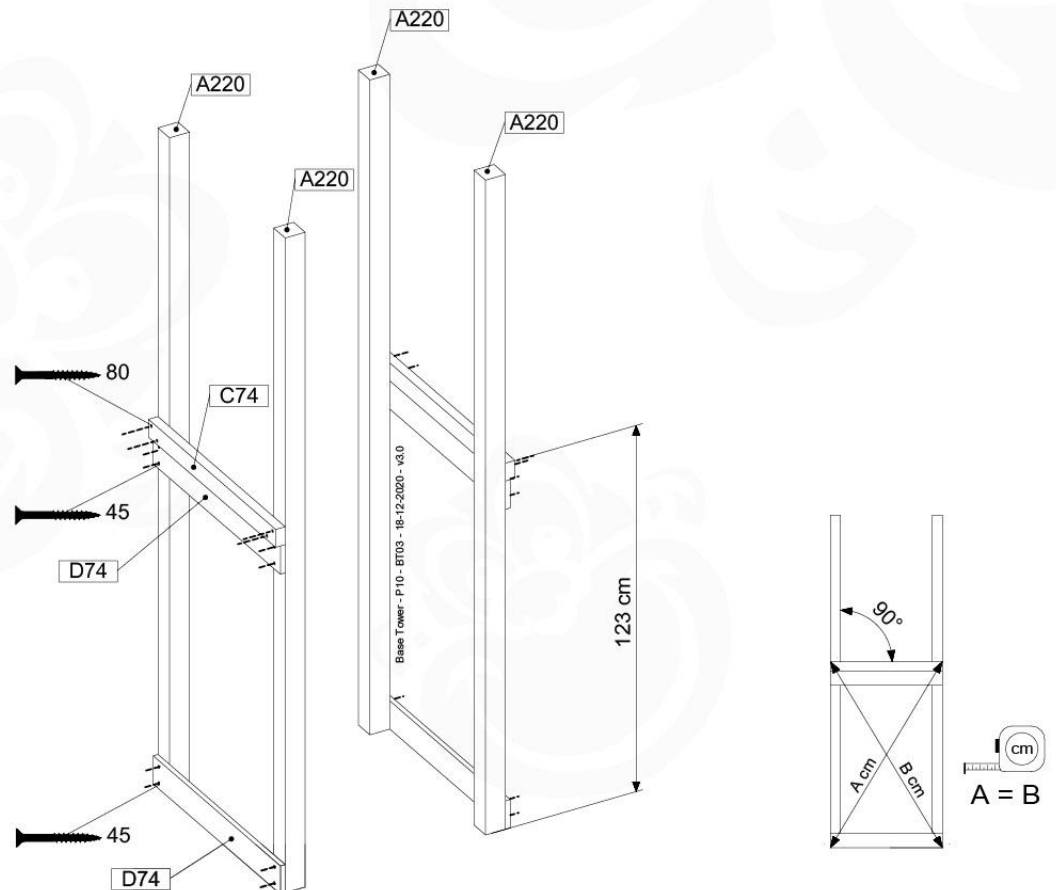

06 Playground Foundation

FD03

06-1

Foundation Plan - P04 - Z7-11-2020 - v3

07 Base Tower

BT03

(194_100)

	PartNo	PartName	QTY.
Hardware Pack 100_600	001_406	Stealth Screw 8x45	6
	002_220	Gap Point Screw T25 - 5x45	72
	002_223	Gap Point Screw T25 - 5x80	16
Other	007_001	Ground-anchor	2
Hardware Pack 100_600	022_31x	bpc-base version 3	4
	022_84x	bpc cover	4
Wood	A220	Post 70x70 L2200	4
	C74	Beam 740 mm	4
	D60	Board 600 mm	10
	D74	Board 740 mm	8

Base Tower - P10 - BT03 - 18-12-2020 - v3.0

07-1

07-2

07-3

08 Balustrade (1x)

BL01

(194_101)

	PartNo	PartName	QTY.
Hardware Pack 100_601	002_220	Gap Point Screw T25 - 5x45	16
	002_223	Gap Point Screw T25 - 5x80	4
Wood	C74	Beam 740 mm	1
	D65	Board 650 mm	4