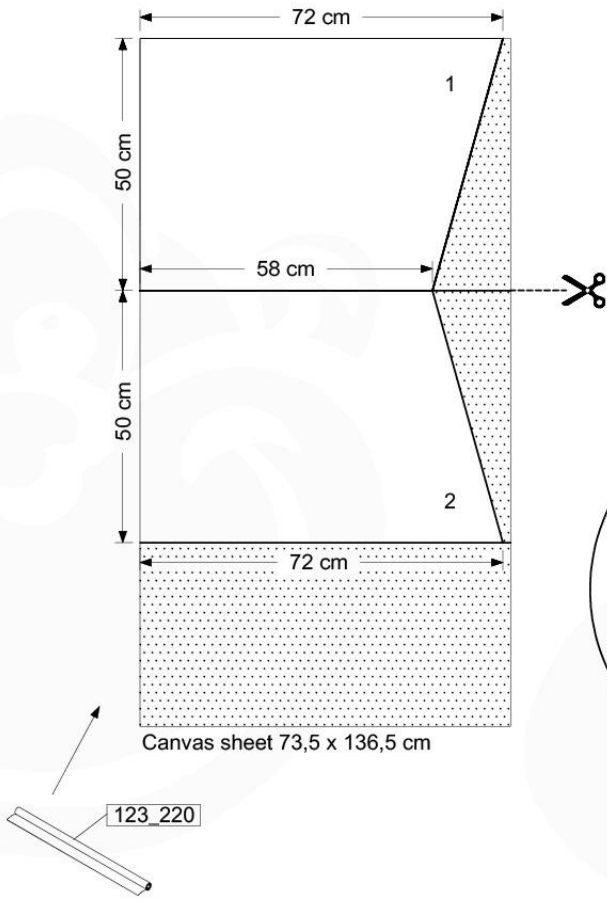

14-6

15 Clatter Bridge

CB01

(194_116)

	PartNo	PartName	QTY.
Hardware Pack 100_614	002_036	16mm Pan Head Tapping Screw T25	72
	002_220	Gap Point Screw T25 - 5x45	10
	002_223	Gap Point Screw T25 - 5x80	12
	003_034	M6 Washer	72
Other	022_911	Bridge Spacer	26
	121_114	BridgeLink Strap 210cm	3
Wood	C141	Beam 1410 mm	2
	D60	Board 600 mm	12
	D141	Board 1410 mm	2