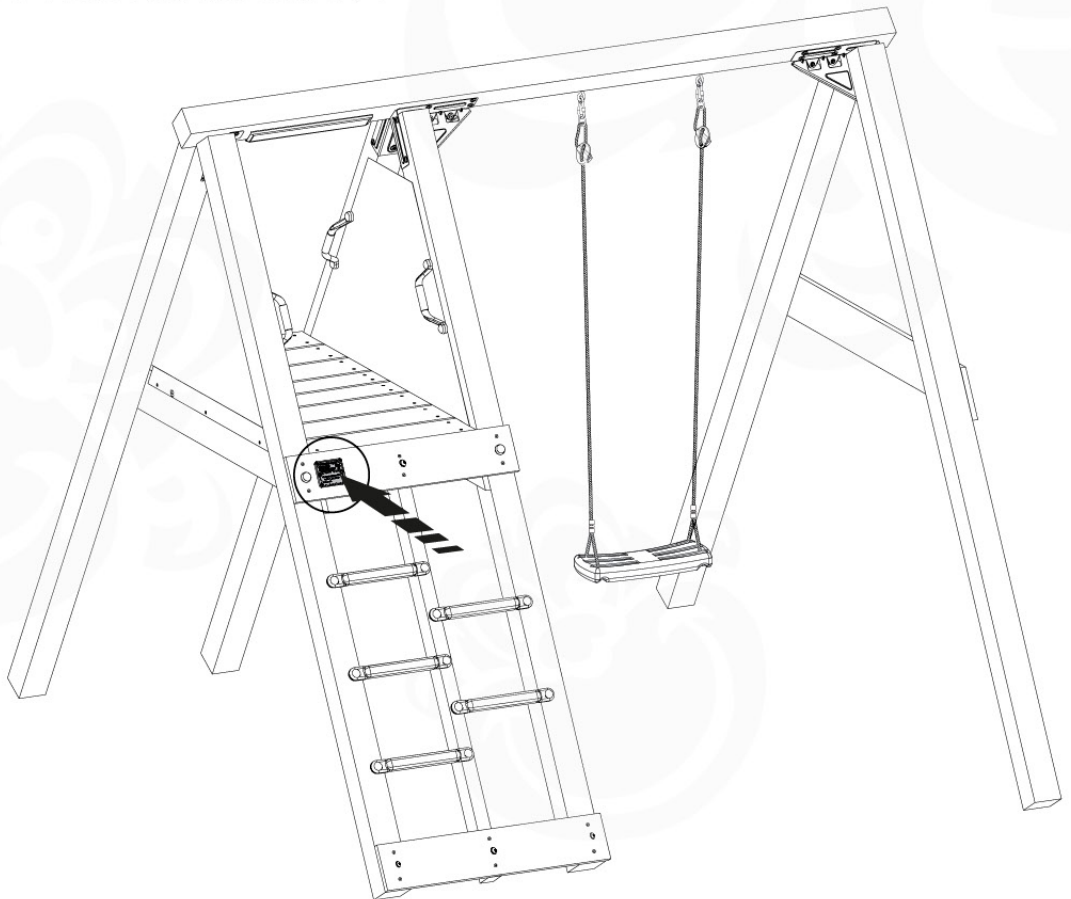

28 Product Identification

4x 13 mm
002_042

1x
103_901