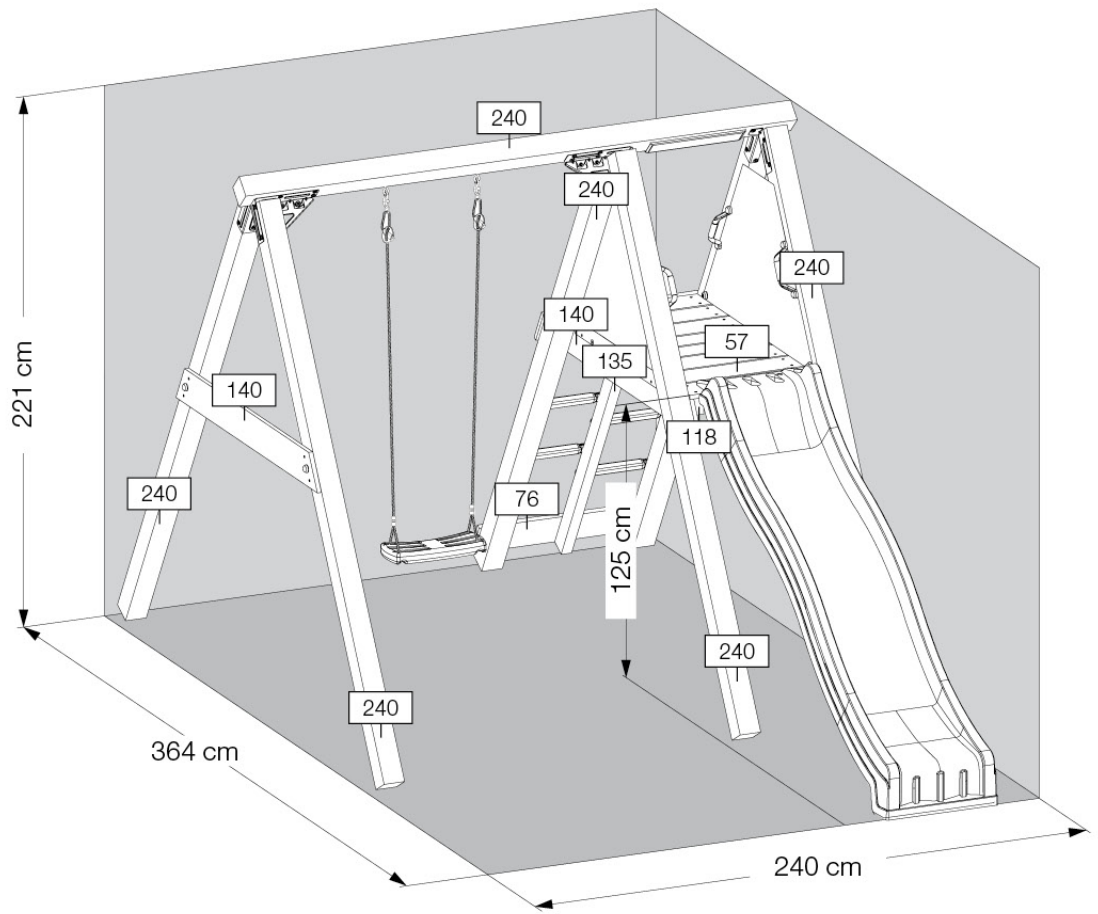

## Jungle Peak

801\_300

Instructions