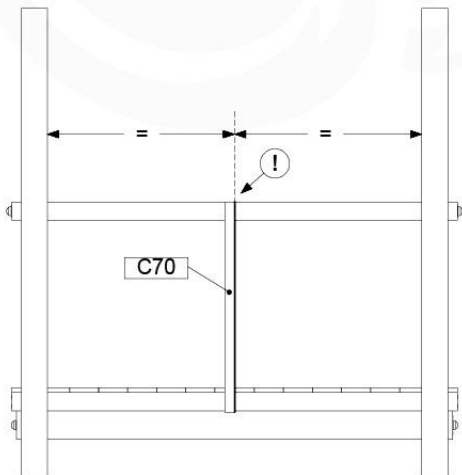

18 Slide Set

SL26

	PartNo	PartName	QTY.
Hardware pack	000_101	Nail Pan Head	10
	002_223	Gap Point Screw T25 - 5x80	4
	002_308	Gap Point Screw T25 - 5x20	2
Other	120_102	Handgrip set (complete 2x)	1
	123_200	Bumperpad	1
	334_xxx /324_xxx	Wavy Star Slide XXL 2650 mm / Wavy Star Slide XL 2200 mm	1
Timber	C70	Beam 700 mm	1

Full Modular Gym Slides v1

18-1