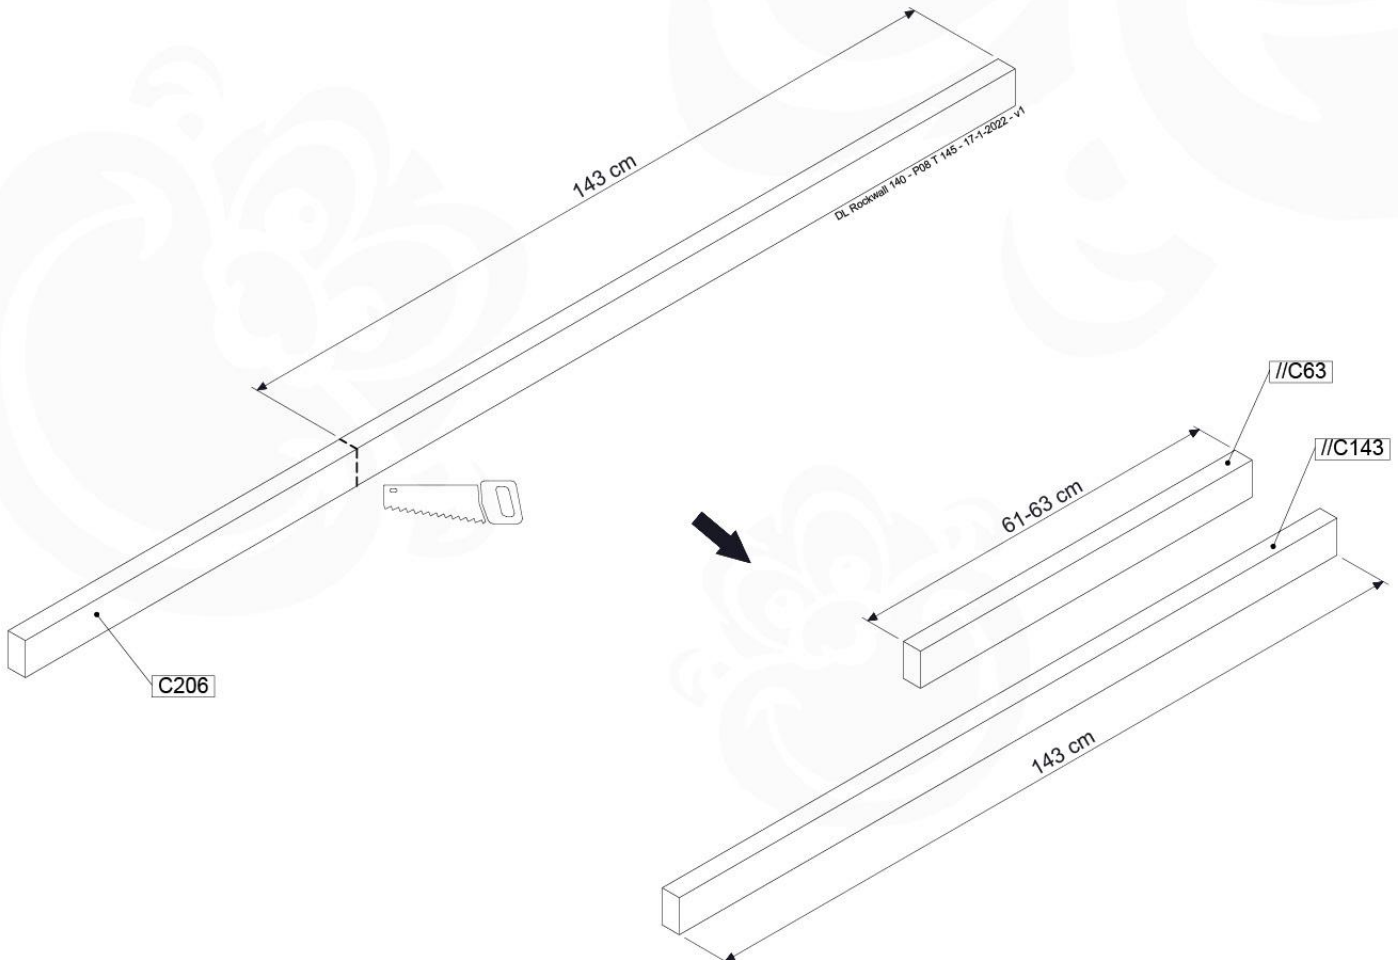

13 Rock Wall

RW19

	PartNo	PartName	QTY.
Hardware pack	001_102	Washer Head Screw T40 M8x30	10
	002_220	Gap Point Screw T25 - 5x45	32
	002_223	Gap Point Screw T25 - 5x80	5
	003_010	M8 spring lock washer	10
	004_050	M8 22mm Drive in Nut	10
Other	022_50x	Climbing Rock	5
	120_102	Handgrip set (complete 2x)	1
Timber	C206	Beam 2060 mm	1
	D65	Board 650 mm	7

DL Rockwall 140 - P04 TL 145 - 17-1-2022 - v1

Full Modular B - Rock Wall V1

13-1