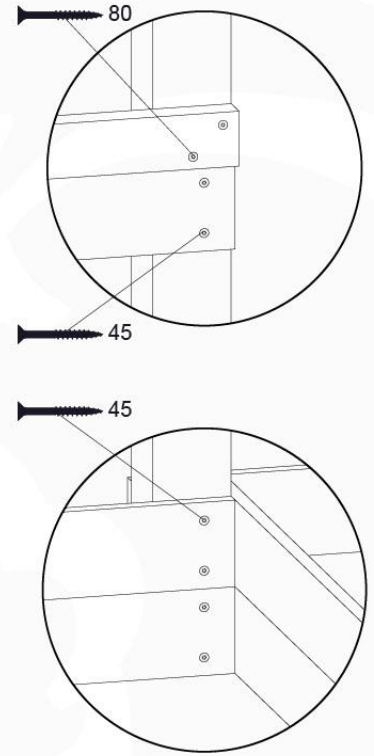

08 Extended Tower

ET35

	PartNo	PartName	QTY.
Hardware pack	001_406	Stealth Screw 8x45	4
	001_417	Stealth Screw 8x80	2
	002_220	Gap Point Screw T25 - 5x45	106
	002_223	Gap Point Screw T25 - 5x80	20
Other	007_001	Ground-anchor	2
	022_31x	bpc-base version 3	4
	022_84x	bpc cover	4
Timber	B240	Post 90x90 L2400	2
	C74	Beam 740 mm	4
	C141	Beam 1410 mm	1
	D74	Board 740 mm	6
	D123	Board 1230 mm	9
	D141	Board 1410 mm	7

Extension Tower 14080 - P106 - ET35 - 10-1-2022 - V1

08-1

08-2

08-3

Extension Tower 14080 - P19-ET35 - 10-1-2022 - v1

08-4

Extension Tower 14080 - P22 - ET35 - 10-1-2022 - v1

08-5