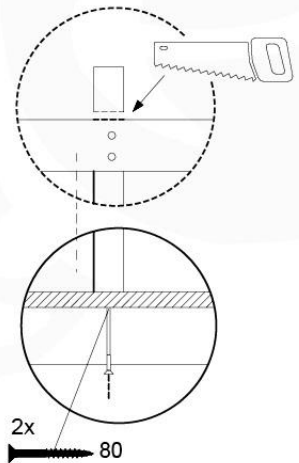

11 Balustrade (1x)

BL10

	PartNo	PartName	QTY.
Hardware pack	002_220	Gap Point Screw T25 - 5x45	12
	002_223	Gap Point Screw T25 - 5x80	4
Timber	C70	Beam 700 mm	1
	D65	Board 650 mm	3

11-1