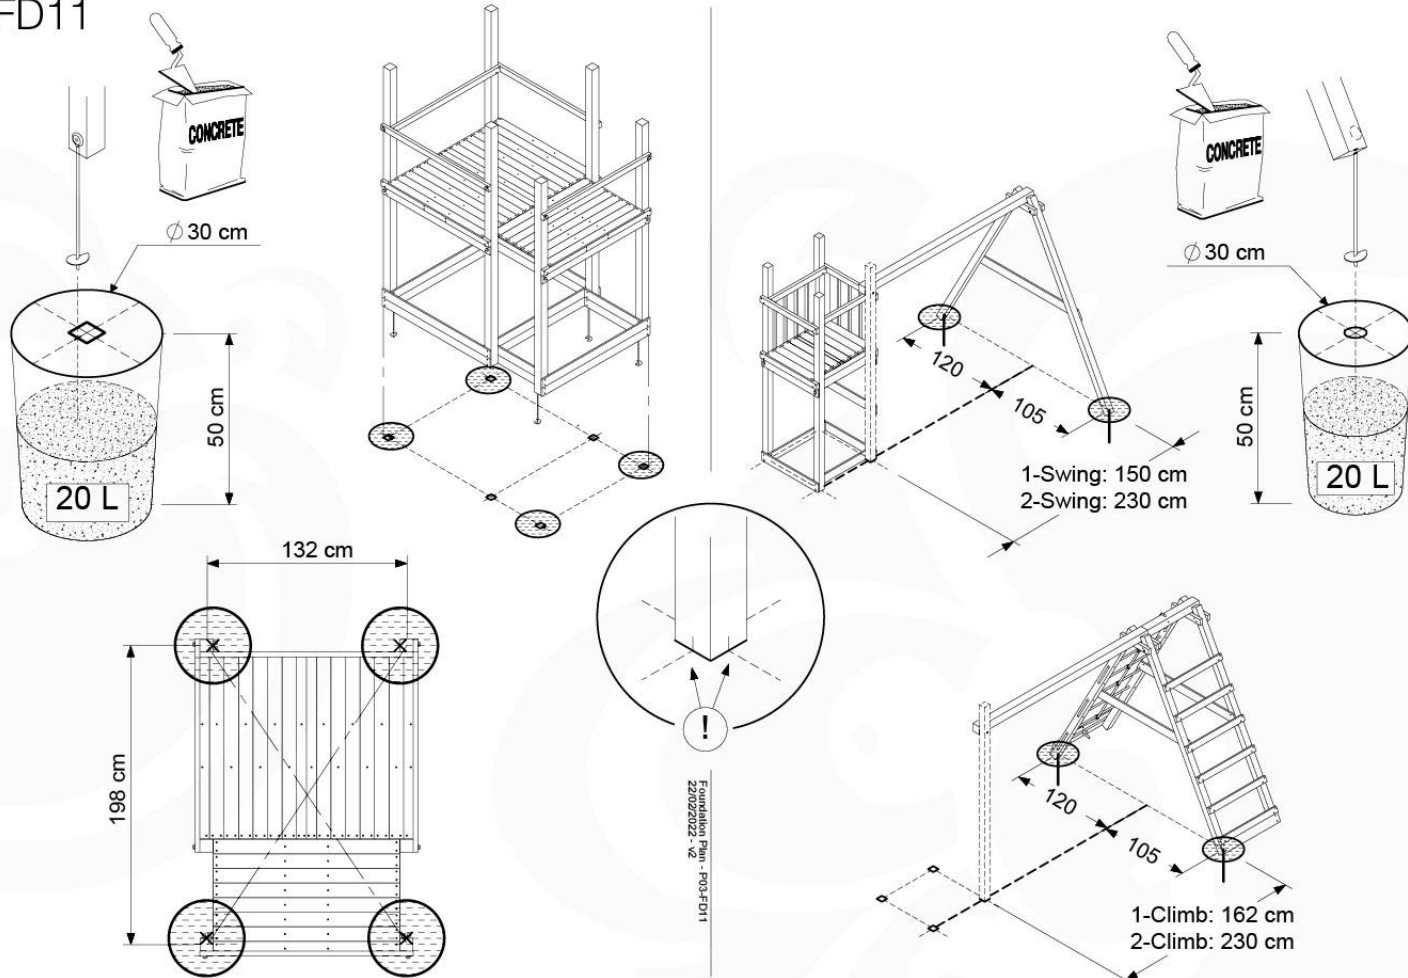

06 Playground Foundation

FD11

07 Base Tower

BT20

	PartNo	PartName	QTY.
Hardware pack	001_406	Stealth Screw 8x45	6
	001_417	Stealth Screw 8x80	4
	002_220	Gap Point Screw T25 - 5x45	135
	002_223	Gap Point Screw T25 - 5x80	40
Other	007_001	Ground-anchor	2
	022_31x	bpc-base version 3	8
	022_84x	bpc cover	8
Timber	B270	Post 90x90 L2700	4
	C141	Beam 1410 mm	10
	D123	Board 1230 mm	17
	D141	Board 1410 mm	12