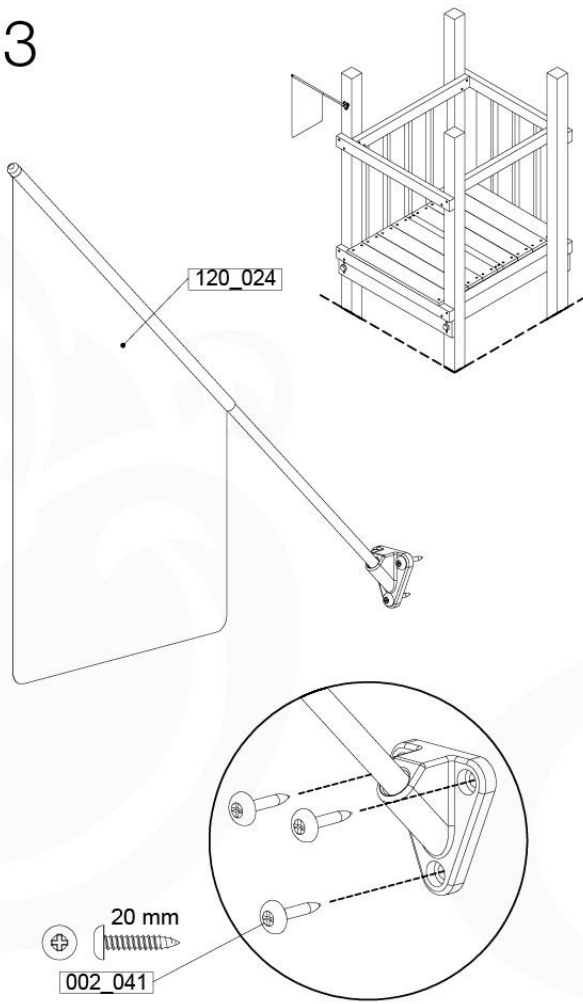

**Fireman's Pole (201_275)
040_335 Part 2**

20 Accessories

AC01

(194_119)

	PartNo	PartName	QTY.
Hardware Pack 100_617	001_406	Stealth Screw 8x45	1
	002_041	Dome head screw 4.5 x 20 mm	3
	002_042	Dome head screw 3.5 x 13mm	4
	002_219	Gap Point Screw T25 - 5x30	2
Other	022_300	Steering Wheel	1
	022_800	Rail P/T 105	1
	022_910	Sandpad	1
	103_901	Logo ID Plate	1
	104_107	Tool Set Climbing Units	1
	120_024	Tower Flag	1
	122_302	Telescope	1

Accessory set - P02 - 29-9-2021 - v4

20-1

20-2

Accessory set - P03 - 29-9-2021 - v4

20-3

20-4

Accessories set - P04 - 26-9-2021 - v4

20-5