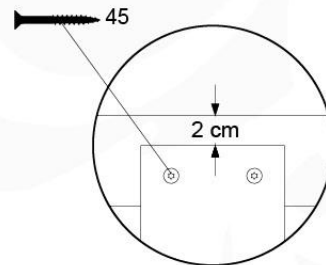

10 Balustrade (2x)

BL21

(194_101)

	PartNo	PartName	QTY.
Hardware Pack 100_601	002_220	Gap Point Screw T25 - 5x45	16
	002_223	Gap Point Screw T25 - 5x80	4
Timber	C74	Beam 740 mm	1
	D65	Board 650 mm	4

Balustrade 80 - P02 U - 13/01/2022 - v4

10-1