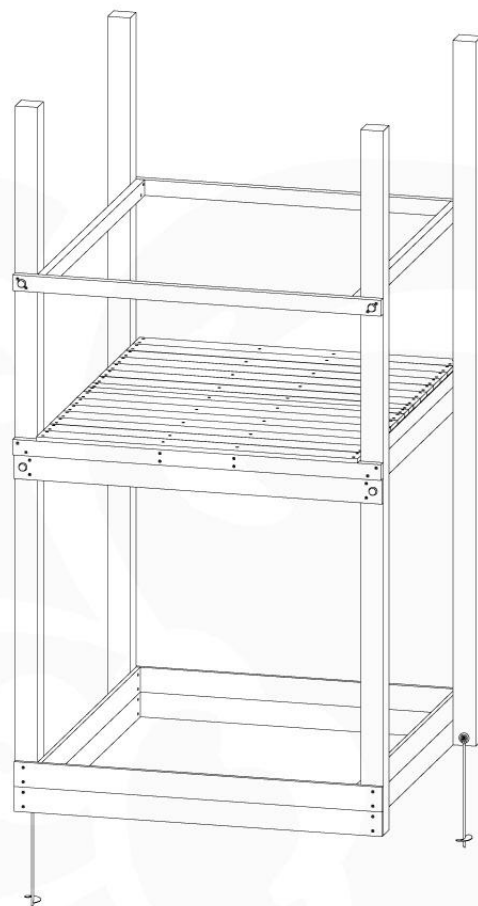

07 Base Tower

BT20

	PartNo	PartName	QTY.
Hardware pack	001_406	Stealth Screw 8x45	6
	001_417	Stealth Screw 8x80	4
	002_220	Gap Point Screw T25 - 5x45	135
	002_223	Gap Point Screw T25 - 5x80	40
Other	007_001	Ground-anchor	2
	022_31x	bpc-base version 3	8
	022_84x	bpc cover	8
Timber	B270	Post 90x90 L2700	4
	C141	Beam 1410 mm	10
	D123	Board 1230 mm	17
	D141	Board 1410 mm	12