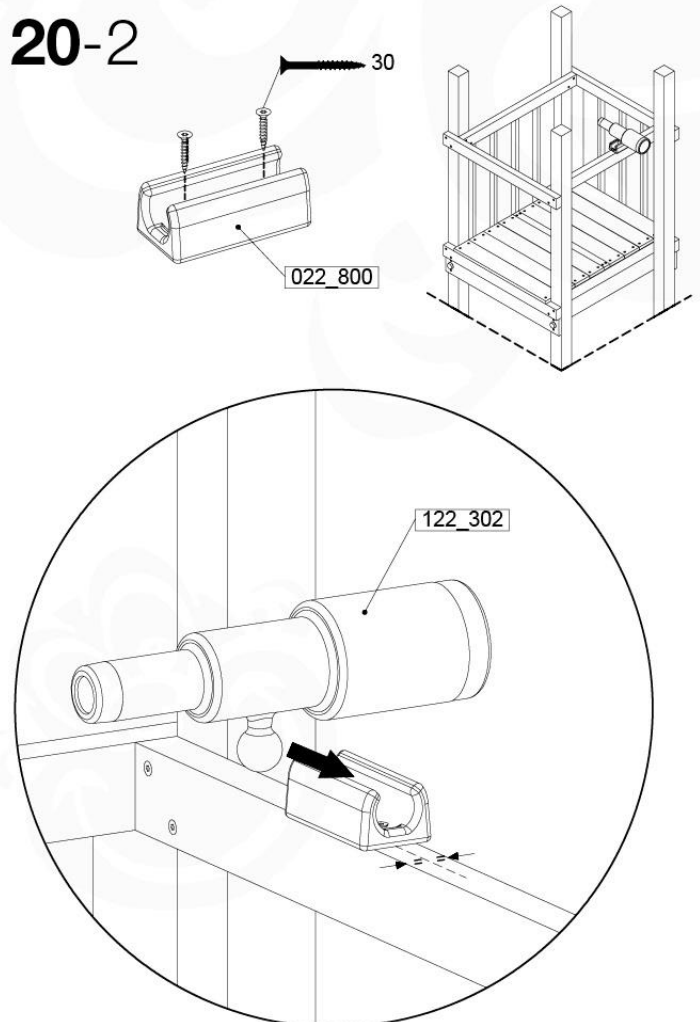

20-2

Accessory set - P03 - 29-9-2021 - v4