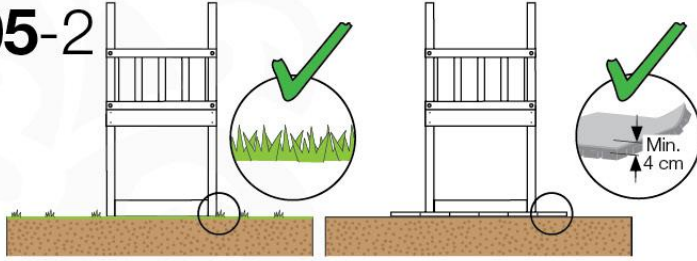

05 Safe Playground Planning

05-1

05-2

05-3

05-4

05-5