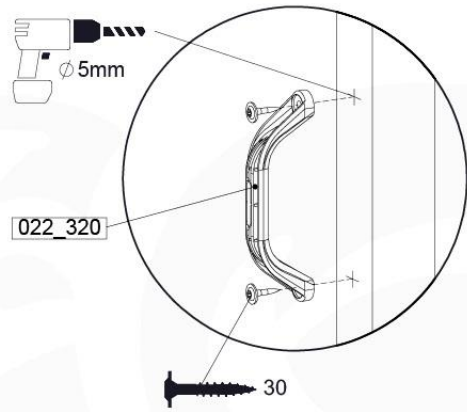

12-5

13 Rock Wall

RW19

	PartNo	PartName	QTY.
Hardware pack	001_102	Washer Head Screw T40 M8x30	10
	002_220	Gap Point Screw T25 - 5x45	32
	002_223	Gap Point Screw T25 - 5x80	5
	003_010	M8 spring lock washer	10
	004_050	M8 22mm Drive in Nut	10
Other	022_50x	Climbing Rock	5
	120_102	Handgrip set (complete 2x)	1
Timber	C206	Beam 2060 mm	1
	D65	Board 650 mm	7

DL Rockwall 140 - P04 TL 145 - 17-1-2022 - v1

Full Modular B - Rock Wall V1

13-1

13-2

13-3

13-4

14 Roof

RF14

	PartNo	PartName	QTY.
Hardware pack	001_417	Stealth Screw 8x80	4
	002_220	Gap Point Screw T25 - 5x45	120
	002_223	Gap Point Screw T25 - 5x80	4
Timber	C108	Beam 1080 mm	2
	C114	Beam 1140 mm	2
	D65	Board 650 mm	1
	D154	Board 1540 mm	28