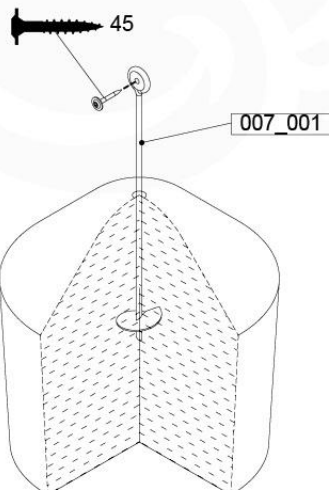

	PartNo	PartName	QTY.
Hardware pack	001_417	Stealth Screw 8x80	4
	002_220	Gap Point Screw T25 - 5x45	120
	002_223	Gap Point Screw T25 - 5x80	4
Timber	C108	Beam 1080 mm	2
	C114	Beam 1140 mm	2
	D65	Board 650 mm	1
	D154	Board 1540 mm	28

+

16

1-Climb Module / 2-Climb Module
457_105
457_106

16 Ground Anchors

GA11

Parts:

Assembly Package Tower
194_300 + 194_600

Tower Anchors - Pds-GA11 - 22/02/2022 - v1.1