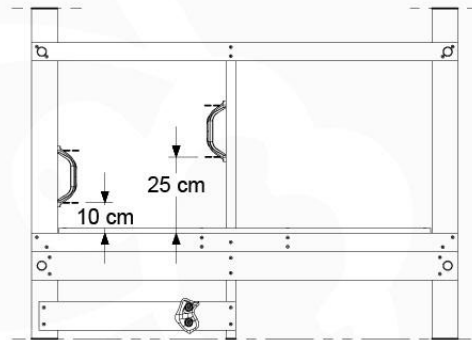

13-4

14 Roof

RF14

	PartNo	PartName	QTY.
Hardware pack	001_417	Stealth Screw 8x80	4
	002_220	Gap Point Screw T25 - 5x45	120
	002_223	Gap Point Screw T25 - 5x80	4
Timber	C108	Beam 1080 mm	2
	C114	Beam 1140 mm	2
	D65	Board 650 mm	1
	D154	Board 1540 mm	28

Roof Palace 140 - P02 DL-RF14 - 4-11-2021 - v1