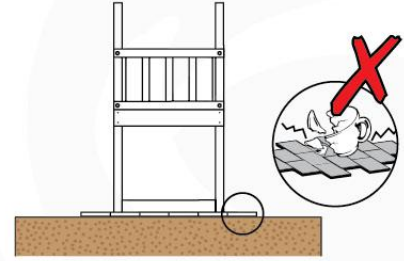

05 Safe Playground Planning

05-1

05-2

05-3

05-4

05-5