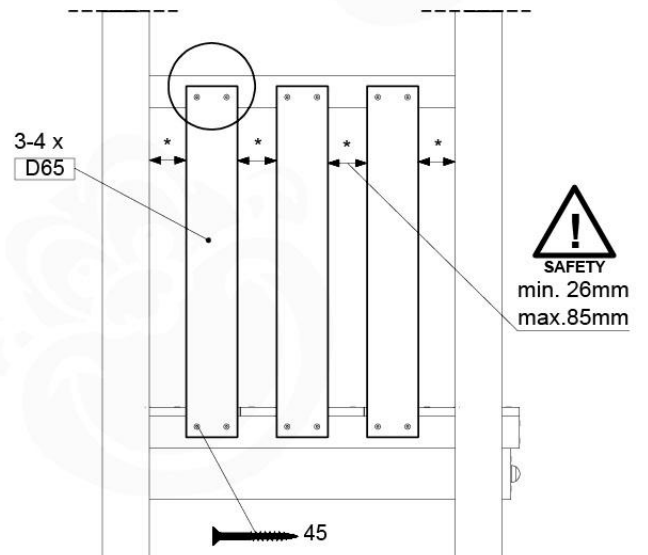

10 Balustrade (2x)

BL21

(194_101)

	PartNo	PartName	QTY.
Hardware Pack 100_601	002_220	Gap Point Screw T25 - 5x45	16
	002_223	Gap Point Screw T25 - 5x80	4
Timber	C74	Beam 740 mm	1
	D65	Board 650 mm	4

Balustrade 80 - P02 U - 13/01/2022 - v4

10-1