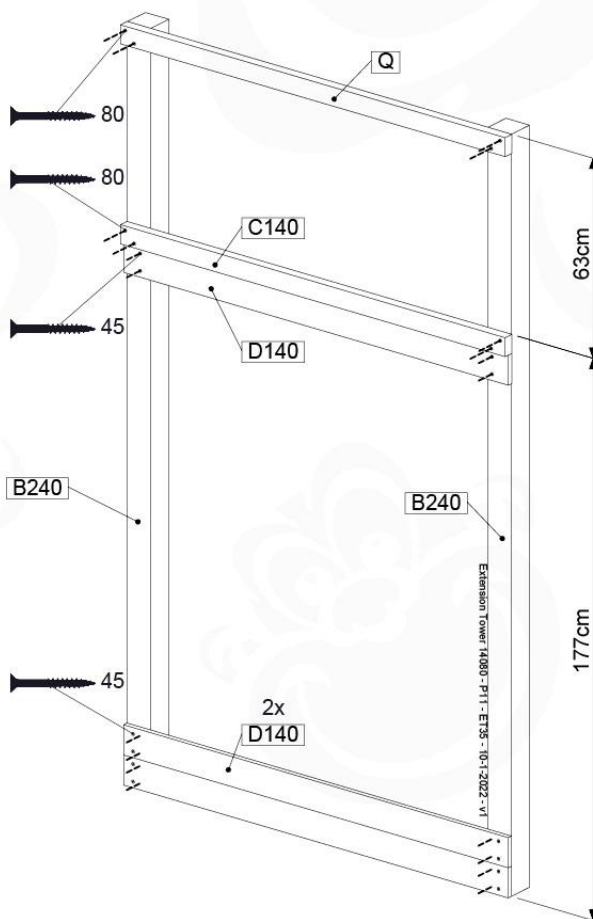

08 Extended Tower

ET35

	PartNo	PartName	QTY.
Hardware pack	001_406	Stealth Screw 8x45	4
	001_417	Stealth Screw 8x80	2
	002_220	Gap Point Screw T25 - 5x45	106
	002_223	Gap Point Screw T25 - 5x80	20
Other	007_001	Ground-anchor	2
	022_31x	bpc-base version 3	4
	022_84x	bpc cover	4
Timber	B240	Post 90x90 L2400	2
	C74	Beam 740 mm	4
	C141	Beam 1410 mm	1
	D74	Board 740 mm	6
	D123	Board 1230 mm	9
	D141	Board 1410 mm	7

08-1