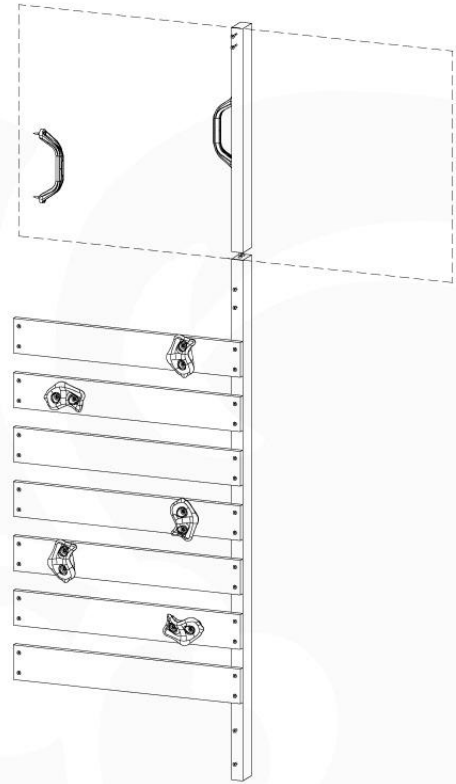

13 Rock Wall

RW19

	PartNo	PartName	QTY.
Hardware pack	001_102	Washer Head Screw T40 M8x30	10
	002_220	Gap Point Screw T25 - 5x45	32
	002_223	Gap Point Screw T25 - 5x80	5
	003_010	M8 spring lock washer	10
	004_050	M8 22mm Drive in Nut	10
Other	022_50x	Climbing Rock	5
	120_102	Handgrip set (complete 2x)	1
Timber	C206	Beam 2060 mm	1
	D65	Board 650 mm	7

DL Rockwall 140 - P04 TL 145 - 17-1-2022 - v1