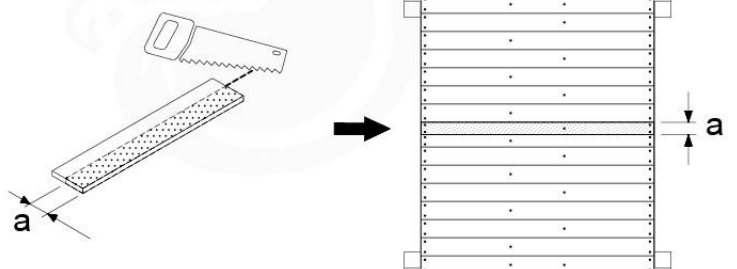

DL 145 Base Tower BT20 - P02 BT20 - 17-11-2021 - v1.0

07-1

07-2

DL 145 Base Tower BT20 - P04 BT20 - 17-11-2021 - v1.0

07-3

DL 145 Base Tower BT20 - P05 BT20 - 17-11-2021 - v1.0

07-4

Modular Base Tower

08 Extended Tower

ET35

	PartNo	PartName	QTY.
Hardware pack	001_406	Stealth Screw 8x45	4
	001_417	Stealth Screw 8x80	2
	002_220	Gap Point Screw T25 - 5x45	106
	002_223	Gap Point Screw T25 - 5x80	20
Other	007_001	Ground-anchor	2
	022_31x	bpc-base version 3	4
	022_84x	bpc cover	4
Timber	B240	Post 90x90 L2400	2
	C74	Beam 740 mm	4
	C141	Beam 1410 mm	1
	D74	Board 740 mm	6
	D123	Board 1230 mm	9
	D141	Board 1410 mm	7