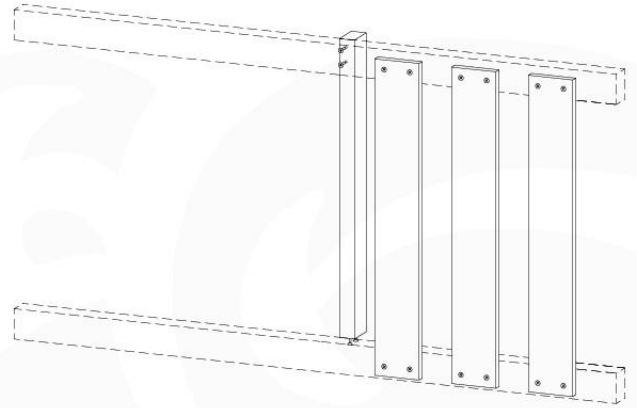

11 Balustrade (1x)

BL10