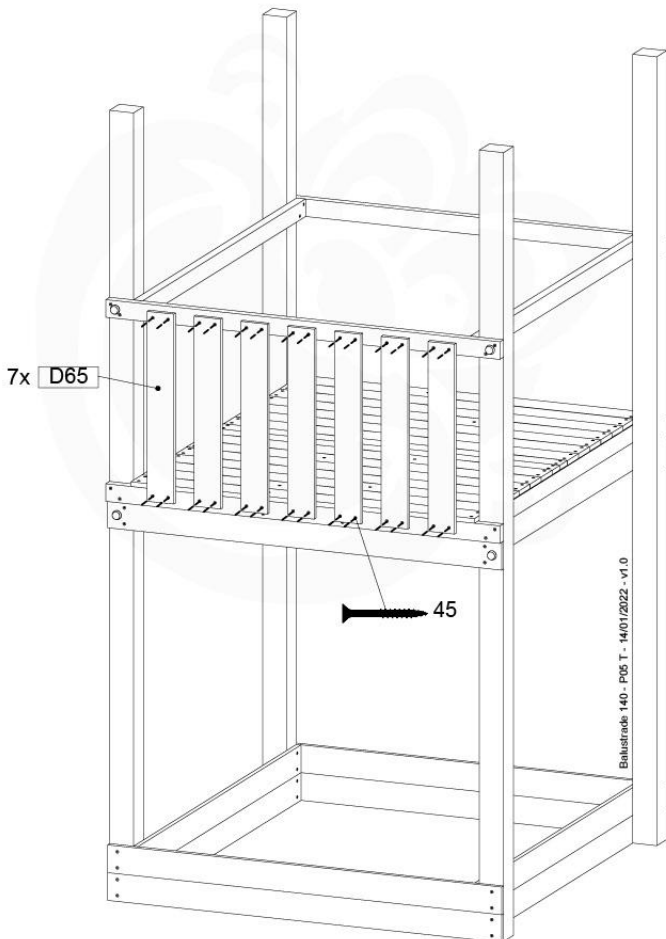

Extension Tower 14080 - P22 - ET35 - 10-1-2022 - v1

09 Balustrade (2x)

BL06

Balustrade 140 - P03 T - 14/01/2022 - v1.0

	PartNo	PartName	QTY.
Hardware pack	002_220	Gap Point Screw T25 - 5x45	28
Timber	D65	Board 650 mm	7

09-1

10 Balustrade (2x)

BL21

(194_101)

	PartNo	PartName	QTY.
Hardware Pack 100_601	002_220	Gap Point Screw T25 - 5x45	16
	002_223	Gap Point Screw T25 - 5x80	4
Timber	C74	Beam 740 mm	1
	D65	Board 650 mm	4

Balustrade 80 - P02 U - 13/01/2022 - v4