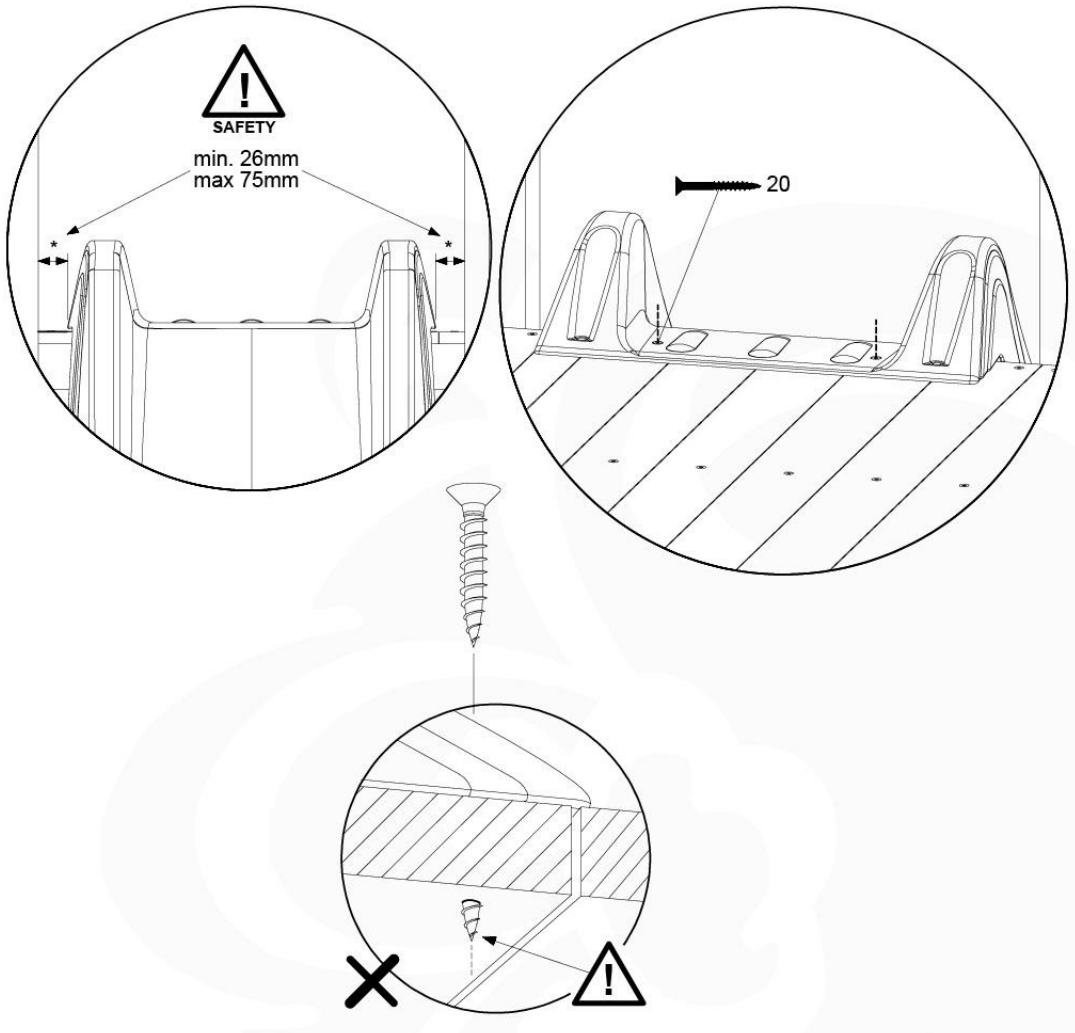

SL26

	PartNo	PartName	QTY.
Hardware pack	000_101	Nail Pan Head	10
	002_223	Gap Point Screw T25 - 5x80	4
	002_308	Gap Point Screw T25 - 5x20	2
Other	120_102	Handgrip set (complete 2x)	1
	123_200	Bumperpad	1
	334_xxx /324_xxx	Wavy Star Slide XXL 2650 mm / Wavy Star Slide XL 2200 mm	1
Timber	C70	Beam 700 mm	1

Full Modular Gym Slides v1

18-1

18-2

DL SLIDE 70/140 - P10 UL - 11-2-2022 - v1

18-3

334_xxx / 324_xxx

18-4

DL 811DE70140 - P18 UL - 11-2-2022 - v1