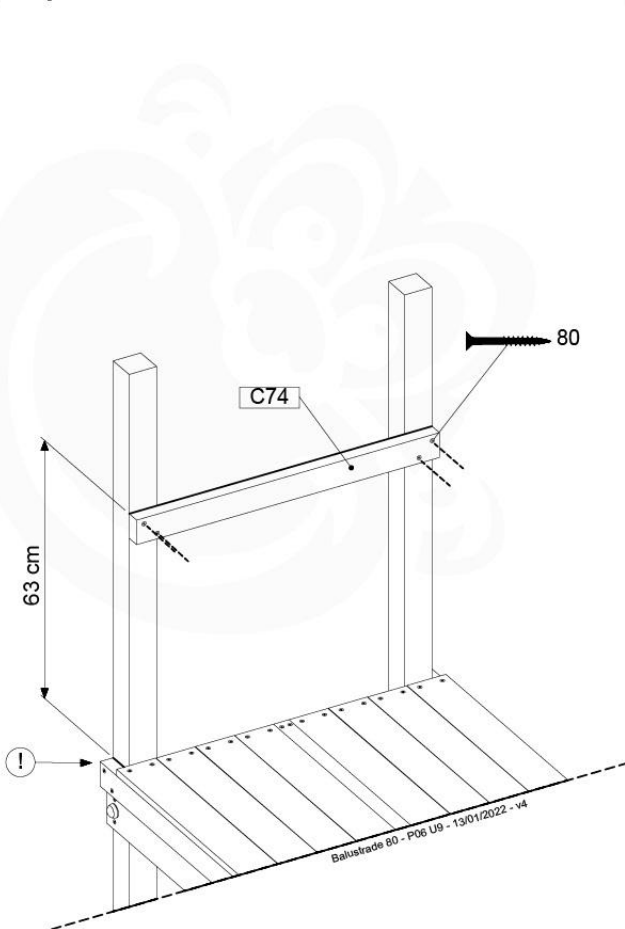

09-1

10 Balustrade (2x)

BL21

(194_101)

	PartNo	PartName	QTY.
Hardware Pack 100_601	002_220	Gap Point Screw T25 - 5x45	16
	002_223	Gap Point Screw T25 - 5x80	4
Timber	C74	Beam 740 mm	1
	D65	Board 650 mm	4

Balustrade 80 - P02 U - 13/01/2022 - v4

10-1

11 Balustrade (1x)

BL10

	PartNo	PartName	QTY.
Hardware pack	002_220	Gap Point Screw T25 - 5x45	12
	002_223	Gap Point Screw T25 - 5x80	4
Timber	C70	Beam 700 mm	1
	D65	Board 650 mm	3

DL Half Balustrade 70140 - P05 TR - 14/01/2022 - v1