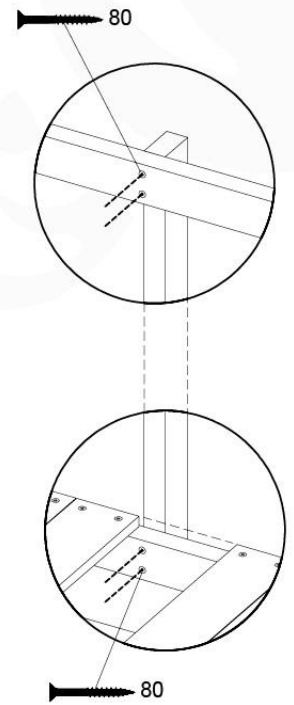

18 Slide Set

SL26

	PartNo	PartName	QTY.
Hardware pack	000_101	Nail Pan Head	10
	002_223	Gap Point Screw T25 - 5x80	4
	002_308	Gap Point Screw T25 - 5x20	2
Other	120_102	Handgrip set (complete 2x)	1
	123_200	Bumperpad	1
	334_xxx /324_xxx	Wavy Star Slide XXL 2650 mm / Wavy Star Slide XL 2200 mm	1
Timber	C70	Beam 700 mm	1

Full Modular Gym Slides v1

18-1