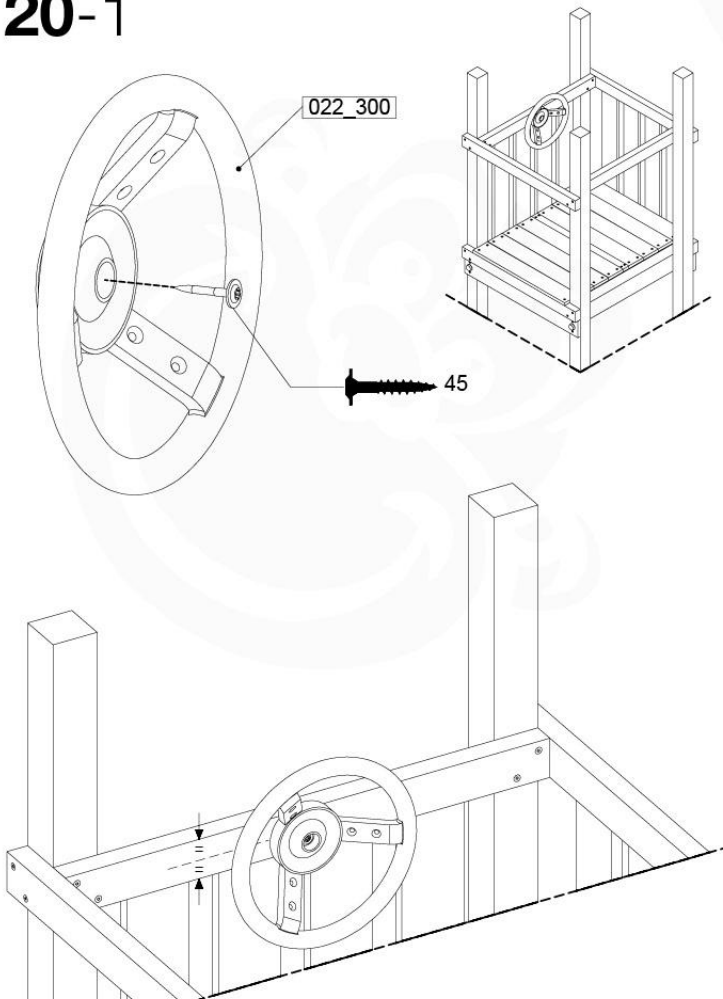

20 Accessories

AC01

(194_119)

	PartNo	PartName	QTY.
Hardware Pack 100_617	001_406	Stealth Screw 8x45	1
	002_041	Dome head screw 4.5 x 20 mm	3
	002_042	Dome head screw 3.5 x 13mm	4
	002_219	Gap Point Screw T25 - 5x30	2
Other	022_300	Steering Wheel	1
	022_800	Rail P/T 105	1
	022_910	Sandpad	1
	103_901	Logo ID Plate	1
	104_107	Tool Set Climbing Units	1
	120_024	Tower Flag	1
	122_302	Telescope	1

Accessory set - P02 - 29-9-2021 - v4

20-1