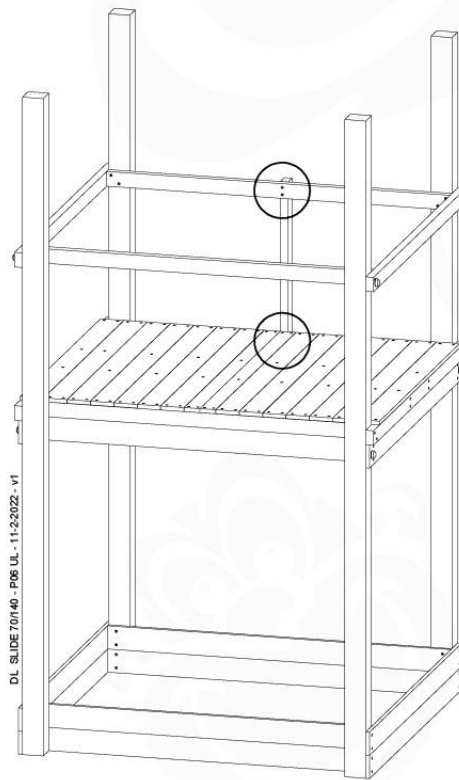

18 Slide Set

SL26

	PartNo	PartName	QTY.
Hardware pack	000_101	Nail Pan Head	10
	002_223	Gap Point Screw T25 - 5x80	4
	002_308	Gap Point Screw T25 - 5x20	2
Other	120_102	Handgrip set (complete 2x)	1
	123_200	Bumperpad	1
	334_xxx /324_xxx	Wavy Star Slide XXL 2650 mm / Wavy Star Slide XL 2200 mm	1
Timber	C70	Beam 700 mm	1

Full Modular Gym Slides v1

18-1