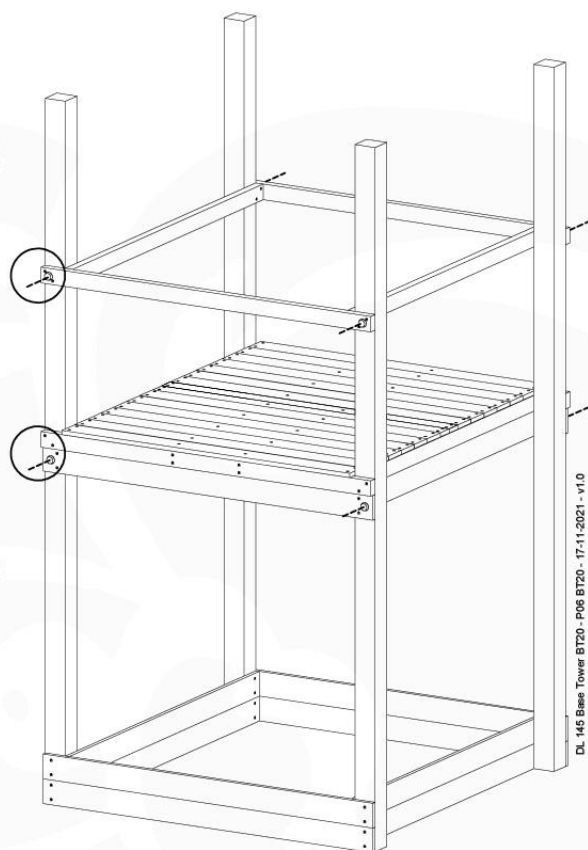

06 Playground Foundation

FD11

07 Base Tower

BT20

	PartNo	PartName	QTY.
Hardware pack	001_406	Stealth Screw 8x45	6
	001_417	Stealth Screw 8x80	4
	002_220	Gap Point Screw T25 - 5x45	135
	002_223	Gap Point Screw T25 - 5x80	40
Other	007_001	Ground-anchor	2
	022_31x	bpc-base version 3	8
	022_84x	bpc cover	8
Timber	B270	Post 90x90 L2700	4
	C141	Beam 1410 mm	10
	D123	Board 1230 mm	17
	D141	Board 1410 mm	12

DL 145 Base Tower BT20 - P02 BT20 - 17-11-2021 - v1.0

07-1

07-2

DL 145 Base Tower BT20 - P04 BT20 - 17-11-2021 - v1.0

07-3

DL 145 Base Tower BT20 - P05 BT20 - 17-11-2021 - v1.0

07-4

Modular Base Tower

08 Extended Tower

ET35

	PartNo	PartName	QTY.
Hardware pack	001_406	Stealth Screw 8x45	4
	001_417	Stealth Screw 8x80	2
	002_220	Gap Point Screw T25 - 5x45	106
	002_223	Gap Point Screw T25 - 5x80	20
Other	007_001	Ground-anchor	2
	022_31x	bpc-base version 3	4
	022_84x	bpc cover	4
Timber	B240	Post 90x90 L2400	2
	C74	Beam 740 mm	4
	C141	Beam 1410 mm	1
	D74	Board 740 mm	6
	D123	Board 1230 mm	9
	D141	Board 1410 mm	7