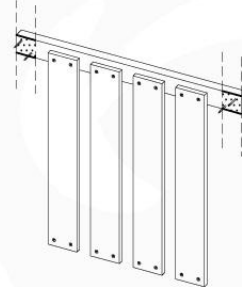

09-1

10 Balustrade (2x)

BL21

(194_101)

	PartNo	PartName	QTY.
Hardware Pack 100_601	002_220	Gap Point Screw T25 - 5x45	16
	002_223	Gap Point Screw T25 - 5x80	4
Timber	C74	Beam 740 mm	1
	D65	Board 650 mm	4

Balustrade 80 - P02 U - 13/01/2022 - v4