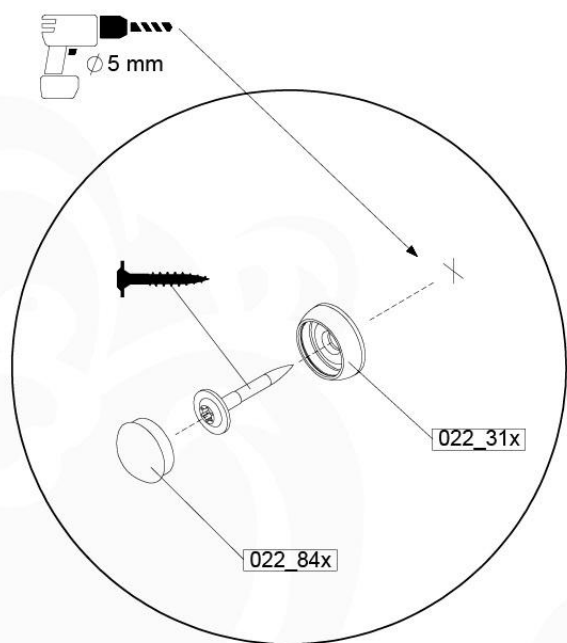

06 Playground Foundation

FD11

07 Base Tower

BT20

	PartNo	PartName	QTY.
Hardware pack	001_406	Stealth Screw 8x45	6
	001_417	Stealth Screw 8x80	4
	002_220	Gap Point Screw T25 - 5x45	135
	002_223	Gap Point Screw T25 - 5x80	40
Other	007_001	Ground-anchor	2
	022_31x	bpc-base version 3	8
	022_84x	bpc cover	8
Timber	B270	Post 90x90 L2700	4
	C141	Beam 1410 mm	10
	D123	Board 1230 mm	17
	D141	Board 1410 mm	12

DL 145 Base Tower BT20 - P02 BT20 - 17-11-2021 - v1.0

07-1

07-2

DL 145 Base Tower BT20 - P04 BT20 - 17-11-2021 - v1.0

07-3

DL 145 Base Tower BT20 - P05 BT20 - 17-11-2021 - v1.0

07-4

Modular Base Tower

08 Extended Tower

ET35

	PartNo	PartName	QTY.
Hardware pack	001_406	Stealth Screw 8x45	4
	001_417	Stealth Screw 8x80	2
	002_220	Gap Point Screw T25 - 5x45	106
	002_223	Gap Point Screw T25 - 5x80	20
Other	007_001	Ground-anchor	2
	022_31x	bpc-base version 3	4
	022_84x	bpc cover	4
Timber	B240	Post 90x90 L2400	2
	C74	Beam 740 mm	4
	C141	Beam 1410 mm	1
	D74	Board 740 mm	6
	D123	Board 1230 mm	9
	D141	Board 1410 mm	7