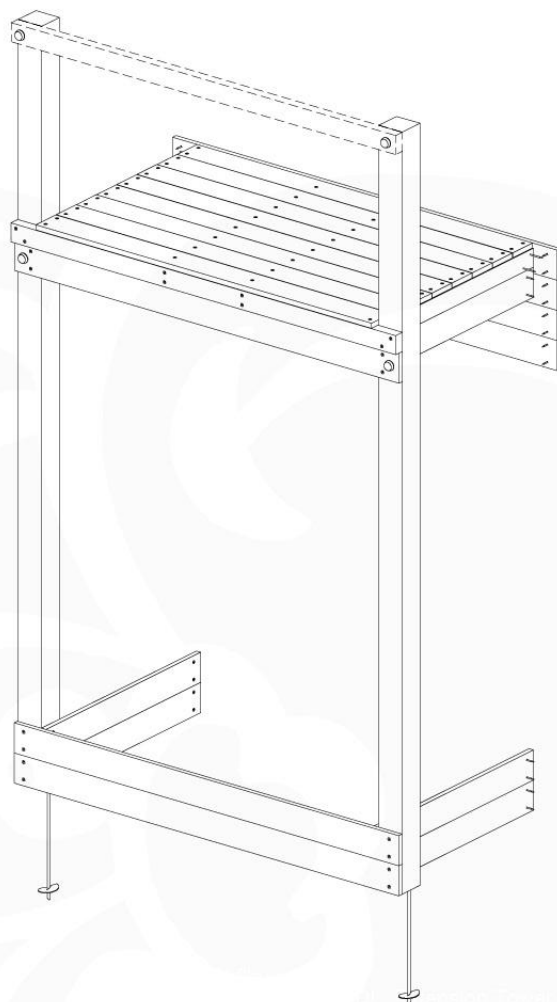

08 Extended Tower

ET35

	PartNo	PartName	QTY.
Hardware pack	001_406	Stealth Screw 8x45	4
	001_417	Stealth Screw 8x80	2
	002_220	Gap Point Screw T25 - 5x45	106
	002_223	Gap Point Screw T25 - 5x80	20
Other	007_001	Ground-anchor	2
	022_31x	bpc-base version 3	4
	022_84x	bpc cover	4
Timber	B240	Post 90x90 L2400	2
	C74	Beam 740 mm	4
	C141	Beam 1410 mm	1
	D74	Board 740 mm	6
	D123	Board 1230 mm	9
	D141	Board 1410 mm	7