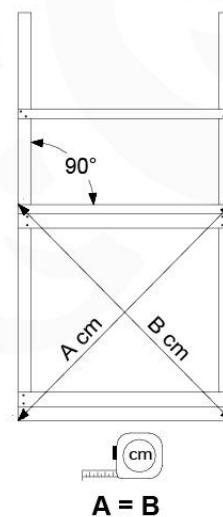

07 Base Tower

BT20

	PartNo	PartName	QTY.
Hardware pack	001_406	Stealth Screw 8x45	6
	001_417	Stealth Screw 8x80	4
	002_220	Gap Point Screw T25 - 5x45	135
	002_223	Gap Point Screw T25 - 5x80	40
Other	007_001	Ground-anchor	2
	022_31x	bpc-base version 3	8
	022_84x	bpc cover	8
Timber	B270	Post 90x90 L2700	4
	C141	Beam 1410 mm	10
	D123	Board 1230 mm	17
	D141	Board 1410 mm	12

07-1