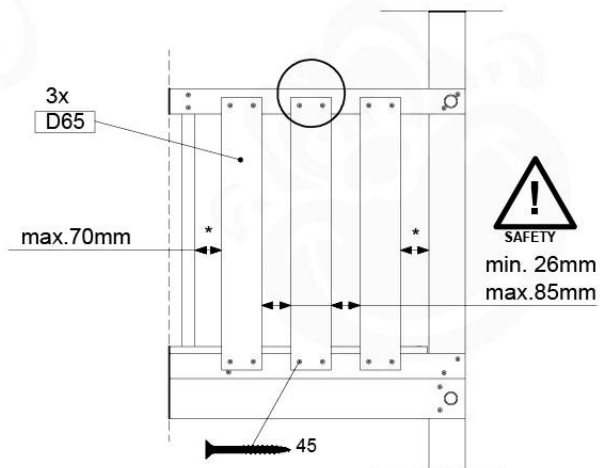

11 Balustrade (1x)

BL10

	PartNo	PartName	QTY.
Hardware pack	002_220	Gap Point Screw T25 - 5x45	12
	002_223	Gap Point Screw T25 - 5x80	4
Timber	C70	Beam 700 mm	1
	D65	Board 650 mm	3

11-1