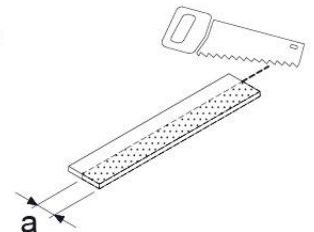

Extension Tower 14080 - P19-ET35 - 10-1-2022 - v1