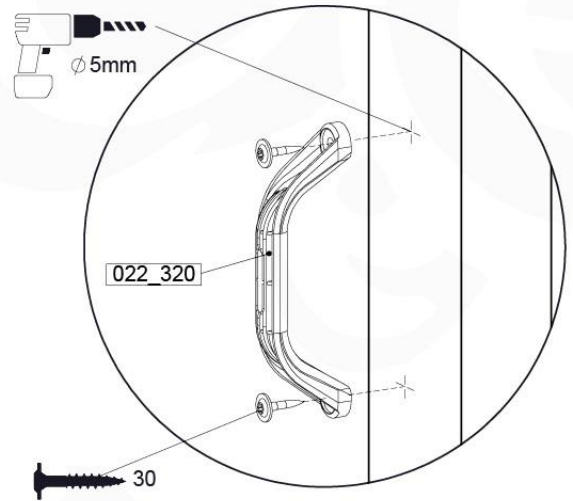

DL Ladder 140 - P07 UR 145 - 10-1-2022 - v1

Full Modular Gym Ladder

12-1

DL Ladder 140 - P11 145 - 10-1-2022 - v1

12-2

Multi Modular DL Læder

12-3

12-4

12-5

13 Rock Wall

RW19

	PartNo	PartName	QTY.
Hardware pack	001_102	Washer Head Screw T40 M8x30	10
	002_220	Gap Point Screw T25 - 5x45	32
	002_223	Gap Point Screw T25 - 5x80	5
	003_010	M8 spring lock washer	10
	004_050	M8 22mm Drive in Nut	10
Other	022_50x	Climbing Rock	5
	120_102	Handgrip set (complete 2x)	1
Timber	C206	Beam 2060 mm	1
	D65	Board 650 mm	7