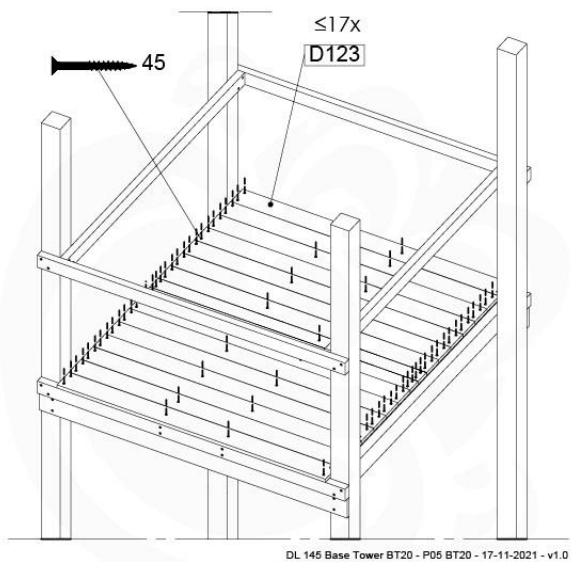

06 Playground Foundation

FD11

07 Base Tower

BT20

	PartNo	PartName	QTY.
Hardware pack	001_406	Stealth Screw 8x45	6
	001_417	Stealth Screw 8x80	4
	002_220	Gap Point Screw T25 - 5x45	135
	002_223	Gap Point Screw T25 - 5x80	40
Other	007_001	Ground-anchor	2
	022_31x	bpc-base version 3	8
	022_84x	bpc cover	8
Timber	B270	Post 90x90 L2700	4
	C141	Beam 1410 mm	10
	D123	Board 1230 mm	17
	D141	Board 1410 mm	12

DL 145 Base Tower BT20 - P02 BT20 - 17-11-2021 - v1.0

07-1

07-2

DL 145 Base Tower BT20 - P04 BT20 - 17-11-2021 - v1.0

07-3

DL 145 Base Tower BT20 - P05 BT20 - 17-11-2021 - v1.0

07-4

Modular Base Tower

08 Extended Tower

ET35

	PartNo	PartName	QTY.
Hardware pack	001_406	Stealth Screw 8x45	4
	001_417	Stealth Screw 8x80	2
	002_220	Gap Point Screw T25 - 5x45	106
	002_223	Gap Point Screw T25 - 5x80	20
Other	007_001	Ground-anchor	2
	022_31x	bpc-base version 3	4
	022_84x	bpc cover	4
Timber	B240	Post 90x90 L2400	2
	C74	Beam 740 mm	4
	C141	Beam 1410 mm	1
	D74	Board 740 mm	6
	D123	Board 1230 mm	9
	D141	Board 1410 mm	7