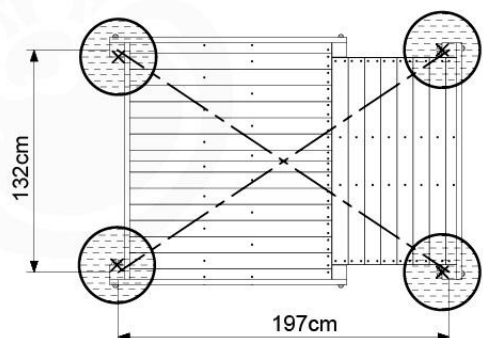

+

16

1-Climb Module / 2-Climb Module
457_105
457_106

16 Ground Anchors

GA11

Parts:

Assembly Package Tower
194_300 + 194_600

Tower Anchors - Pds-GA11 - 22/02/2022 - v1.1