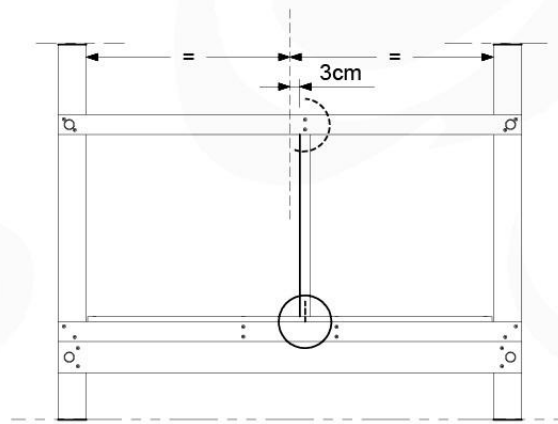

11 Balustrade (1x)

BL10

	PartNo	PartName	QTY.
Hardware pack	002_220	Gap Point Screw T25 - 5x45	12
	002_223	Gap Point Screw T25 - 5x80	4
Timber	C70	Beam 700 mm	1
	D65	Board 650 mm	3

11-1