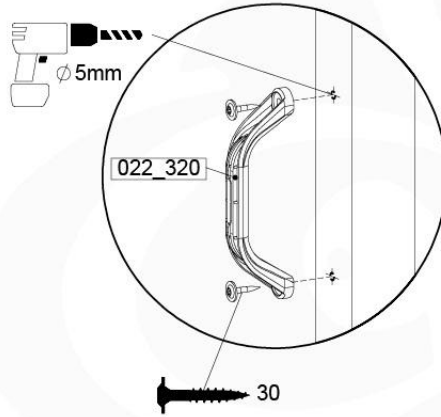

SL26

	PartNo	PartName	QTY.
Hardware pack	000_101	Nail Pan Head	10
	002_223	Gap Point Screw T25 - 5x80	4
	002_308	Gap Point Screw T25 - 5x20	2
Other	120_102	Handgrip set (complete 2x)	1
	123_200	Bumperpad	1
	334_xxx /324_xxx	Wavy Star Slide XXL 2650 mm / Wavy Star Slide XL 2200 mm	1
Timber	C70	Beam 700 mm	1

Full Modular Gym Slides v1

18-1

18-2

DL SLIDE 70/140 - P10 UL - 11-2-2022 - v1

18-3

334_xxx / 324_xxx

18-4

DL 811DE70140 - P18 UL - 11-2-2022 - v1