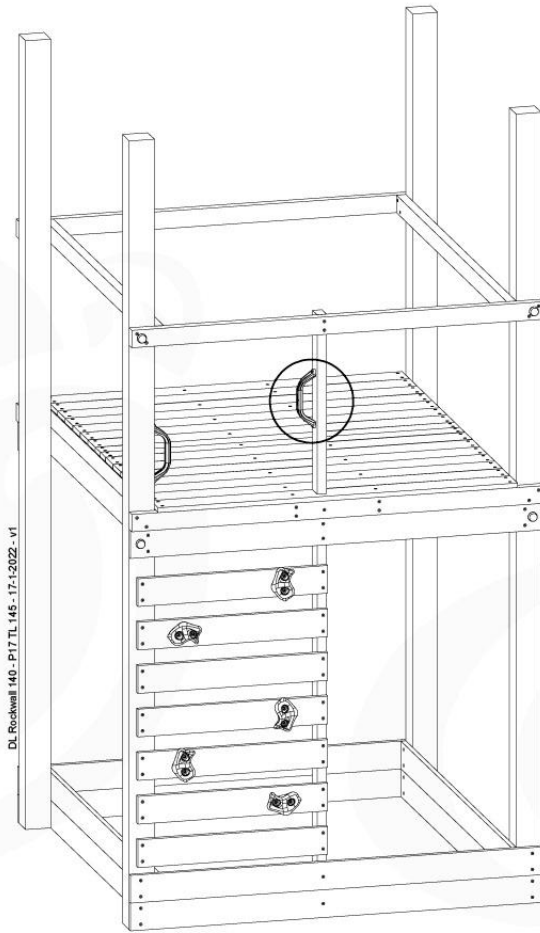

13-4

14 Roof

RF14

	PartNo	PartName	QTY.
Hardware pack	001_417	Stealth Screw 8x80	4
	002_220	Gap Point Screw T25 - 5x45	120
	002_223	Gap Point Screw T25 - 5x80	4
Timber	C108	Beam 1080 mm	2
	C114	Beam 1140 mm	2
	D65	Board 650 mm	1
	D154	Board 1540 mm	28

Roof Palace 140 - P02 DL-RF14 - 4-11-2021 - v1