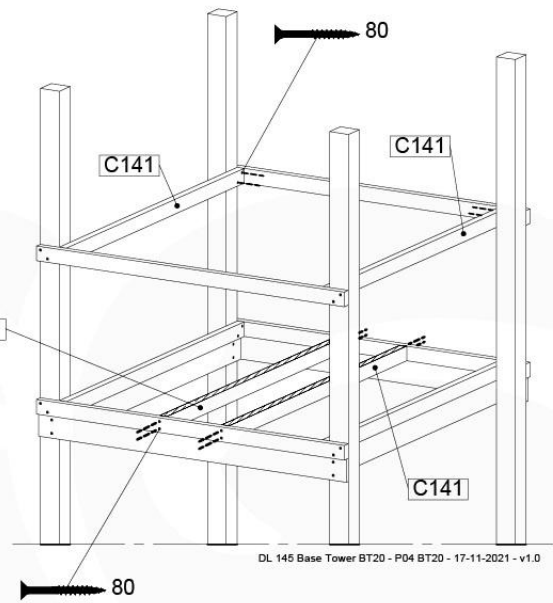

06 Playground Foundation

FD11

07 Base Tower

BT20

	PartNo	PartName	QTY.
Hardware pack	001_406	Stealth Screw 8x45	6
	001_417	Stealth Screw 8x80	4
	002_220	Gap Point Screw T25 - 5x45	135
	002_223	Gap Point Screw T25 - 5x80	40
Other	007_001	Ground-anchor	2
	022_31x	bpc-base version 3	8
	022_84x	bpc cover	8
Timber	B270	Post 90x90 L2700	4
	C141	Beam 1410 mm	10
	D123	Board 1230 mm	17
	D141	Board 1410 mm	12

DL 145 Base Tower BT20 - P02 BT20 - 17-11-2021 - v1.0

07-1

07-2

DL 145 Base Tower BT20 - P04 BT20 - 17-11-2021 - v1.0

07-3

DL 145 Base Tower BT20 - P05 BT20 - 17-11-2021 - v1.0

07-4

Modular Base Tower