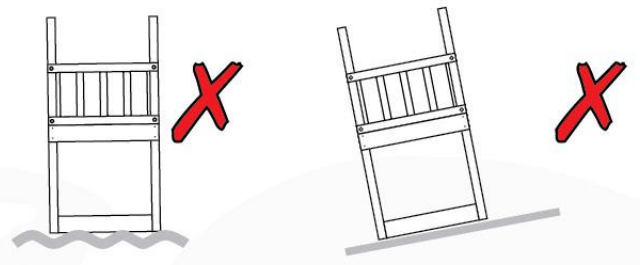

05 Safe Playground Planning

05-1