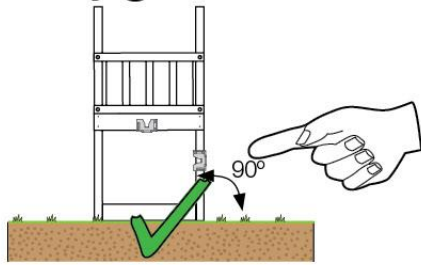

05 Safe Playground Planning

05-1