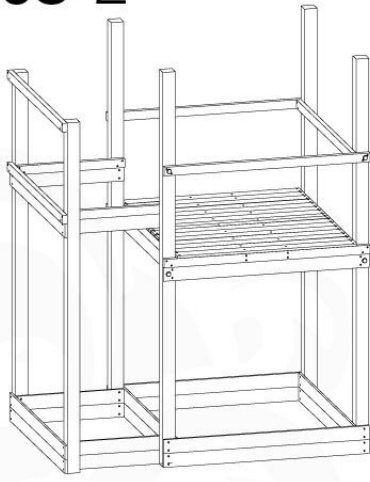

08-2

08-3

Extension Tower 14080 - P19-ET35 - 10-1-2022 - v1