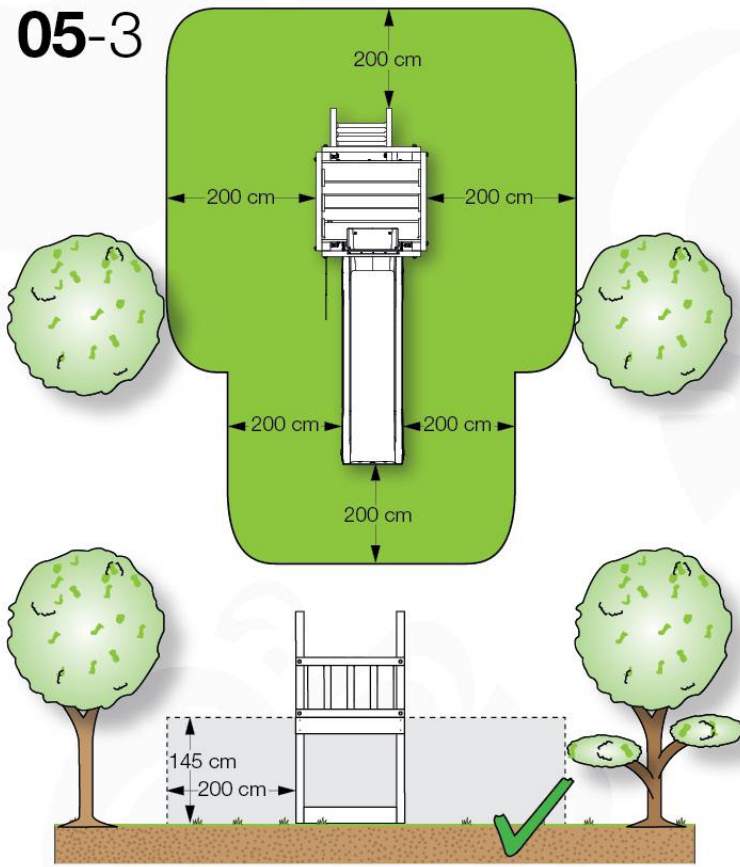

05 Safe Playground Planning

05-1

05-2

05-3

05-4

05-5