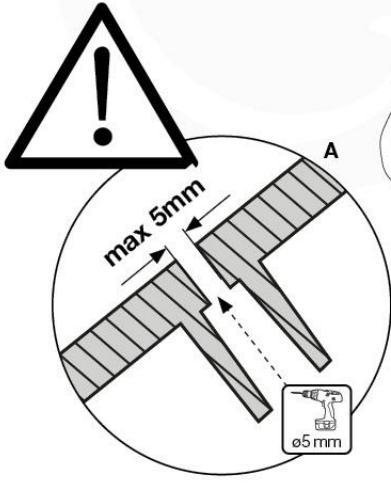

18-4

DL 811DE70140 - P18 UL - 11-2-2022 - v1

18-5