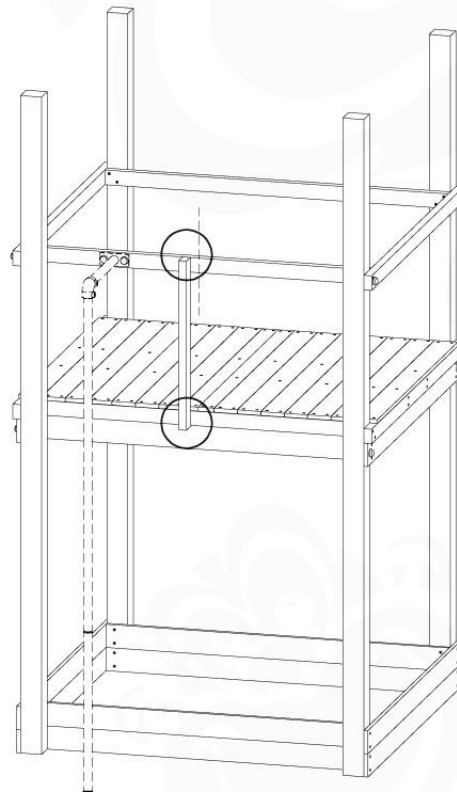

18-5

19 Firemans Pole

FP25

DL_Fireman's Pole 70 - P02 UL - 6-4-2022 - v1

(201_275)

	PartNo	PartName	QTY.
Other	201_275	Fireman's Pole kit	1
Timber	C70	Beam 700 mm	1

19-1

DL_Fireman's Pole 70 - P08 UL - 6-4-2022 - v1