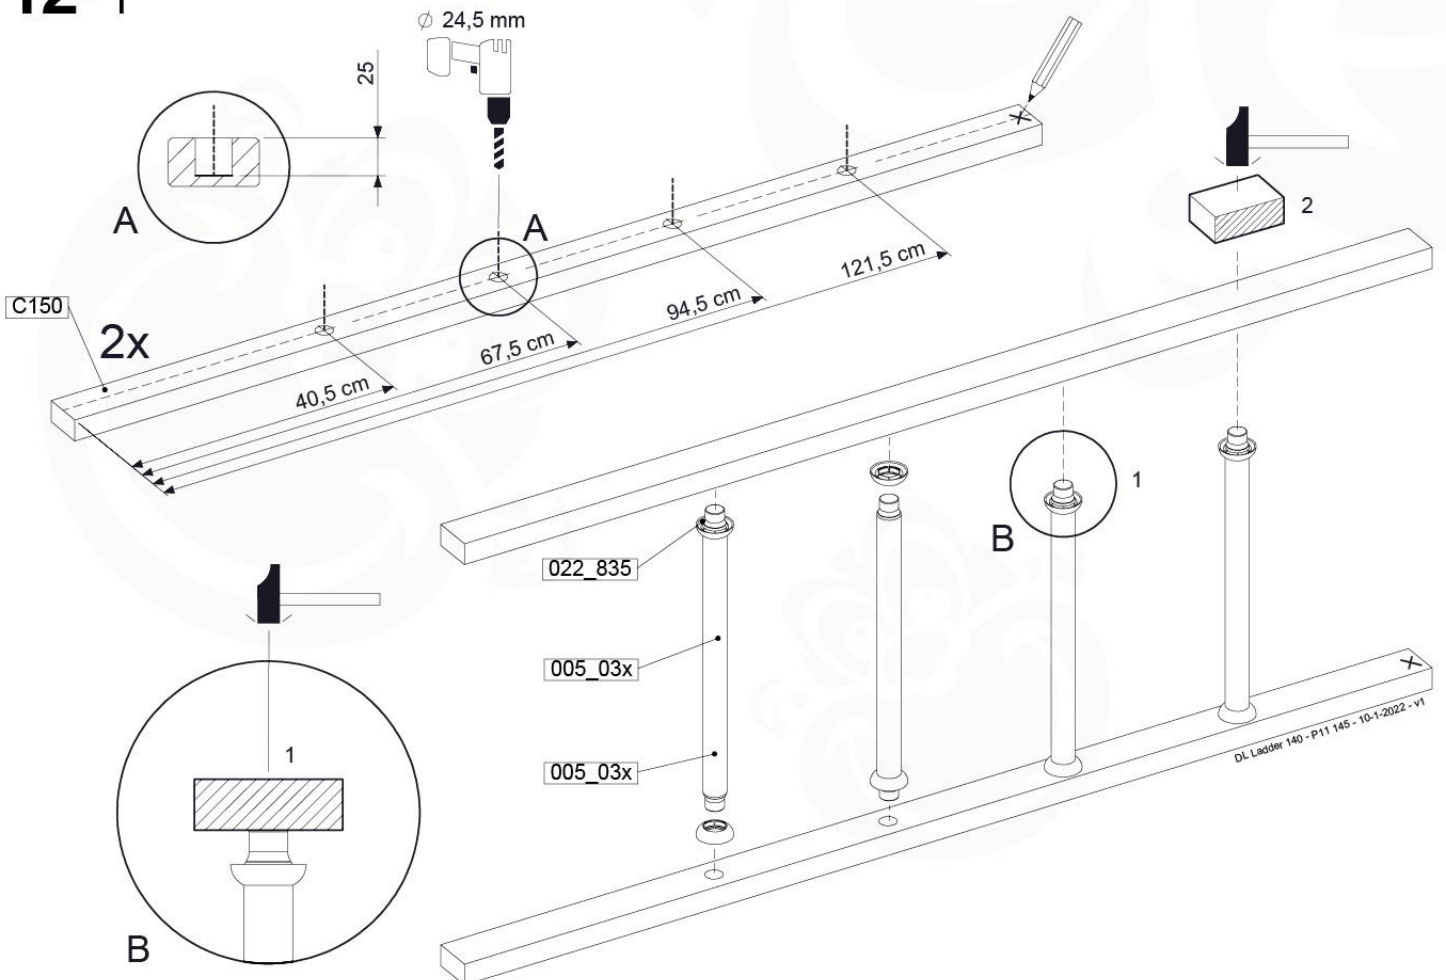

12-1

DL Ladder 140 - P11 145 - 10-1-2022 - v1