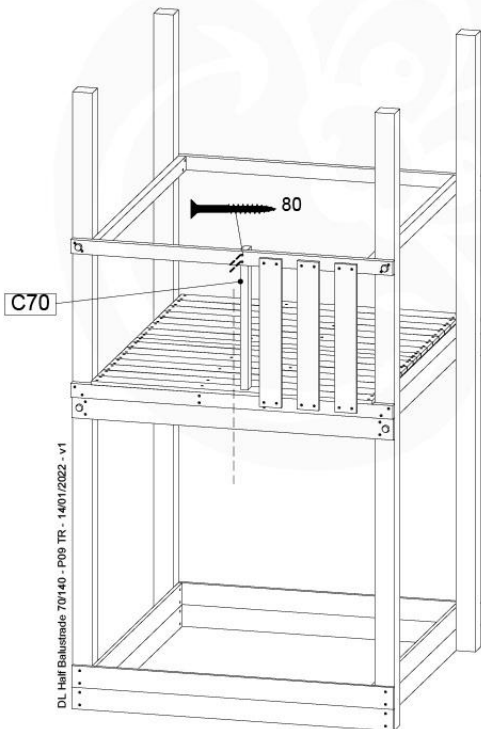

11 Balustrade (1x)

BL10

	PartNo	PartName	QTY.
Hardware pack	002_220	Gap Point Screw T25 - 5x45	12
	002_223	Gap Point Screw T25 - 5x80	4
Timber	C70	Beam 700 mm	1
	D65	Board 650 mm	3

11-1