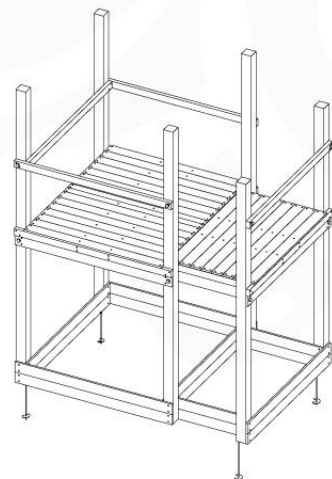

+

16

1-Climb Module / 2-Climb Module
457_105
457_106

16 Ground Anchors

GA11

Parts:

Assembly Package Tower
194_300 + 194_600

Tower Anchors - Pds-GA11 - 22/02/2022 - v1.1