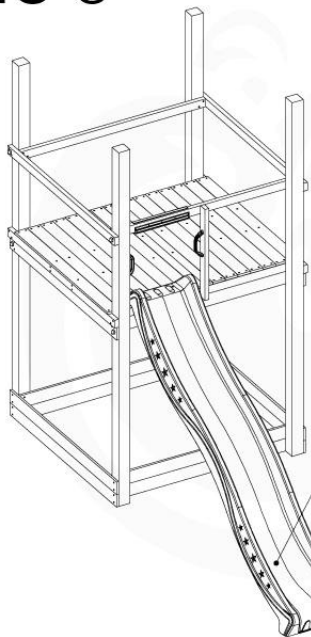

SL26

	PartNo	PartName	QTY.
Hardware pack	000_101	Nail Pan Head	10
	002_223	Gap Point Screw T25 - 5x80	4
	002_308	Gap Point Screw T25 - 5x20	2
Other	120_102	Handgrip set (complete 2x)	1
	123_200	Bumperpad	1
	334_xxx /324_xxx	Wavy Star Slide XXL 2650 mm / Wavy Star Slide XL 2200 mm	1
Timber	C70	Beam 700 mm	1

Full Modular Gym Slides v1

18-1

18-2

DL SLIDE 70/140 - P10 UL - 11-2-2022 - v1

18-3

334_xxx / 324_xxx

18-4

DL 811DE70140 - P18 UL - 11-2-2022 - v1