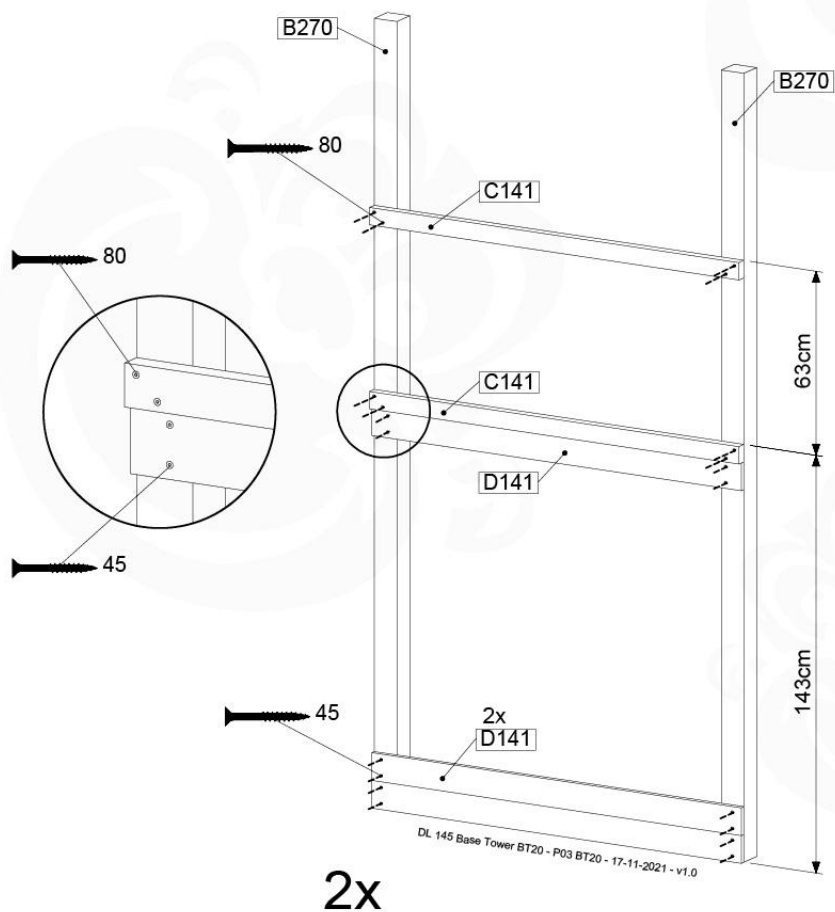

07 Base Tower

BT20

	PartNo	PartName	QTY.
Hardware pack	001_406	Stealth Screw 8x45	6
	001_417	Stealth Screw 8x80	4
	002_220	Gap Point Screw T25 - 5x45	135
	002_223	Gap Point Screw T25 - 5x80	40
Other	007_001	Ground-anchor	2
	022_31x	bpc-base version 3	8
	022_84x	bpc cover	8
Timber	B270	Post 90x90 L2700	4
	C141	Beam 1410 mm	10
	D123	Board 1230 mm	17
	D141	Board 1410 mm	12

07-1