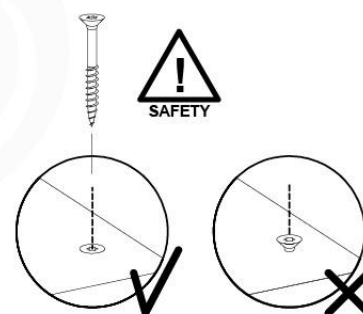

07 Base Tower

BT20

	PartNo	PartName	QTY.
Hardware pack	001_406	Stealth Screw 8x45	6
	001_417	Stealth Screw 8x80	4
	002_220	Gap Point Screw T25 - 5x45	135
	002_223	Gap Point Screw T25 - 5x80	40
Other	007_001	Ground-anchor	2
	022_31x	bpc-base version 3	8
	022_84x	bpc cover	8
Timber	B270	Post 90x90 L2700	4
	C141	Beam 1410 mm	10
	D123	Board 1230 mm	17
	D141	Board 1410 mm	12

07-1