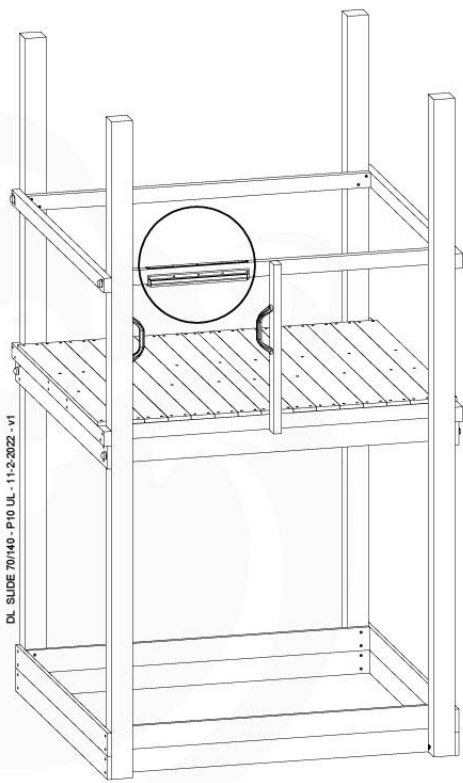

SL26

	PartNo	PartName	QTY.
Hardware pack	000_101	Nail Pan Head	10
	002_223	Gap Point Screw T25 - 5x80	4
	002_308	Gap Point Screw T25 - 5x20	2
Other	120_102	Handgrip set (complete 2x)	1
	123_200	Bumperpad	1
	334_xxx /324_xxx	Wavy Star Slide XXL 2650 mm / Wavy Star Slide XL 2200 mm	1
Timber	C70	Beam 700 mm	1

Full Modular Gym Slides v1

18-1

18-2

DL SLIDE 70/140 - P10 UL - 11-2-2022 - v1

18-3

334_xxx / 324_xxx

18-4

DL 811DE70140 - P18 UL - 11-2-2022 - v1