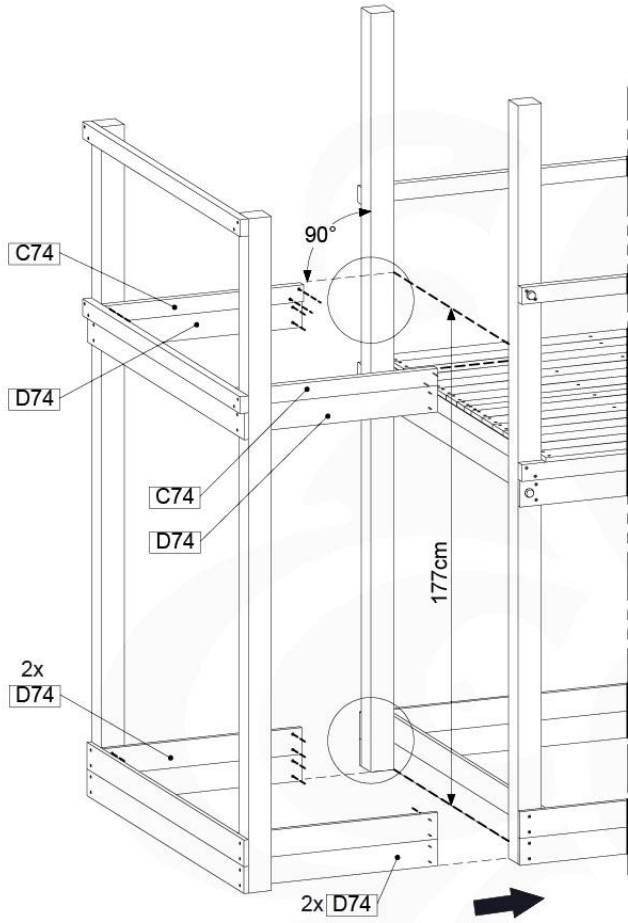

DL 145 Base Tower BT20 - P02 BT20 - 17-11-2021 - v1.0

07-1

07-2

DL 145 Base Tower BT20 - P04 BT20 - 17-11-2021 - v1.0

07-3

DL 145 Base Tower BT20 - P05 BT20 - 17-11-2021 - v1.0

07-4

Modular Base Tower

08 Extended Tower

ET35

	PartNo	PartName	QTY.
Hardware pack	001_406	Stealth Screw 8x45	4
	001_417	Stealth Screw 8x80	2
	002_220	Gap Point Screw T25 - 5x45	106
	002_223	Gap Point Screw T25 - 5x80	20
Other	007_001	Ground-anchor	2
	022_31x	bpc-base version 3	4
	022_84x	bpc cover	4
Timber	B240	Post 90x90 L2400	2
	C74	Beam 740 mm	4
	C141	Beam 1410 mm	1
	D74	Board 740 mm	6
	D123	Board 1230 mm	9
	D141	Board 1410 mm	7

Extension Tower 14080 - P106 - ET35 - 10-1-2022 - V1

08-1

08-2

08-3

Extension Tower 14080 - P19-ET35 - 10-1-2022 - v1

08-4

Extension Tower 14080 - P22 - ET35 - 10-1-2022 - v1

08-5