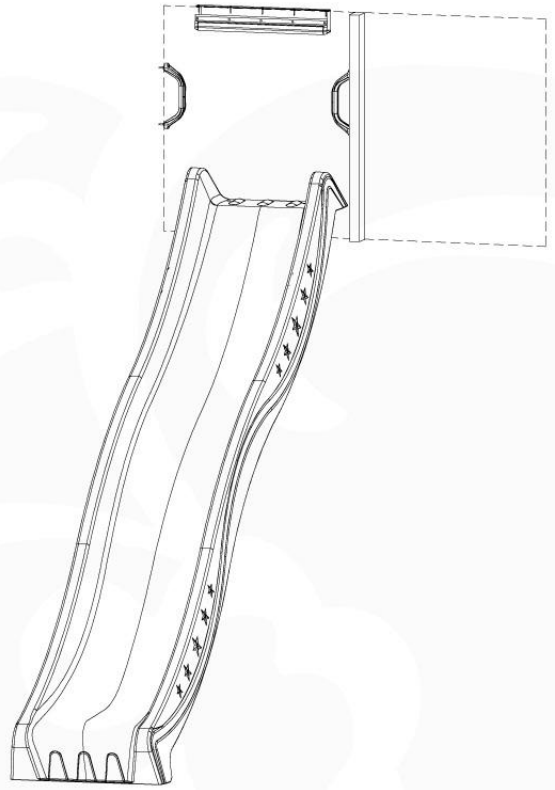

SL26

	PartNo	PartName	QTY.
Hardware pack	000_101	Nail Pan Head	10
	002_223	Gap Point Screw T25 - 5x80	4
	002_308	Gap Point Screw T25 - 5x20	2
Other	120_102	Handgrip set (complete 2x)	1
	123_200	Bumperpad	1
	334_xxx /324_xxx	Wavy Star Slide XXL 2650 mm / Wavy Star Slide XL 2200 mm	1
Timber	C70	Beam 700 mm	1