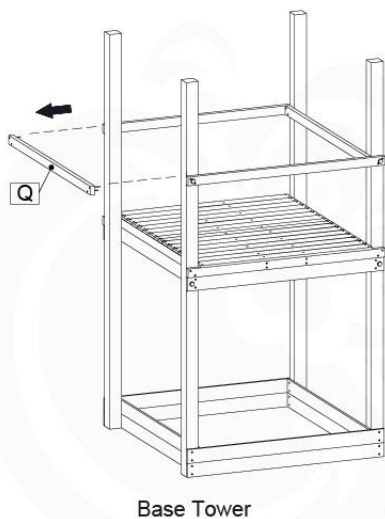

08 Extended Tower

ET35

	PartNo	PartName	QTY.
Hardware pack	001_406	Stealth Screw 8x45	4
	001_417	Stealth Screw 8x80	2
	002_220	Gap Point Screw T25 - 5x45	106
	002_223	Gap Point Screw T25 - 5x80	20
Other	007_001	Ground-anchor	2
	022_31x	bpc-base version 3	4
	022_84x	bpc cover	4
Timber	B240	Post 90x90 L2400	2
	C74	Beam 740 mm	4
	C141	Beam 1410 mm	1
	D74	Board 740 mm	6
	D123	Board 1230 mm	9
	D141	Board 1410 mm	7

08-1