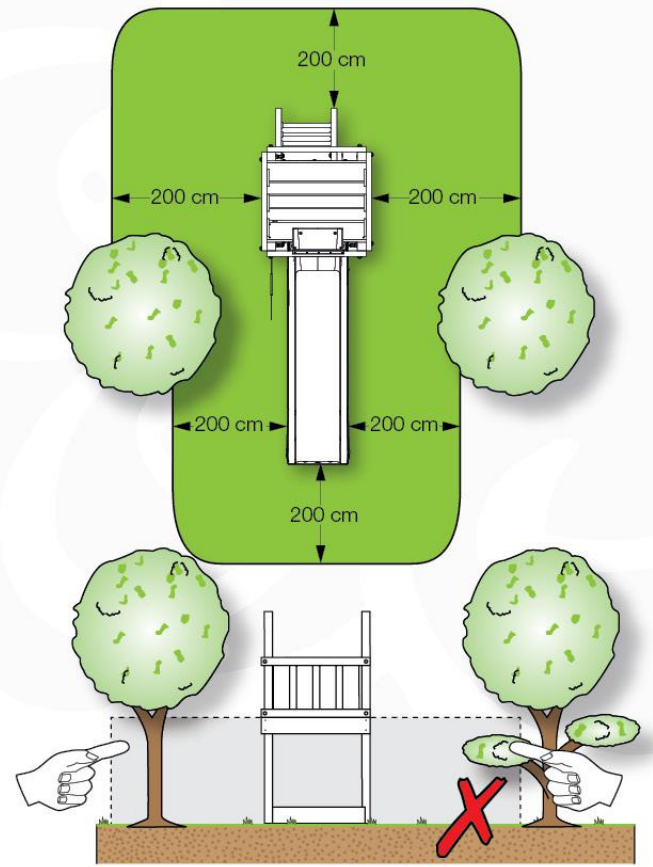

05 Safe Playground Planning

05-1

05-2

05-3

05-4

05-5