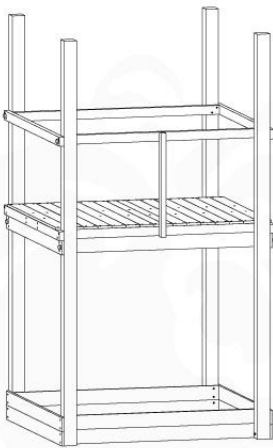

18 Slide Set

SL26

	PartNo	PartName	QTY.
Hardware pack	000_101	Nail Pan Head	10
	002_223	Gap Point Screw T25 - 5x80	4
	002_308	Gap Point Screw T25 - 5x20	2
Other	120_102	Handgrip set (complete 2x)	1
	123_200	Bumperpad	1
	334_xxx /324_xxx	Wavy Star Slide XXL 2650 mm / Wavy Star Slide XL 2200 mm	1
Timber	C70	Beam 700 mm	1

Full Modular Gym Slides v1

18-1