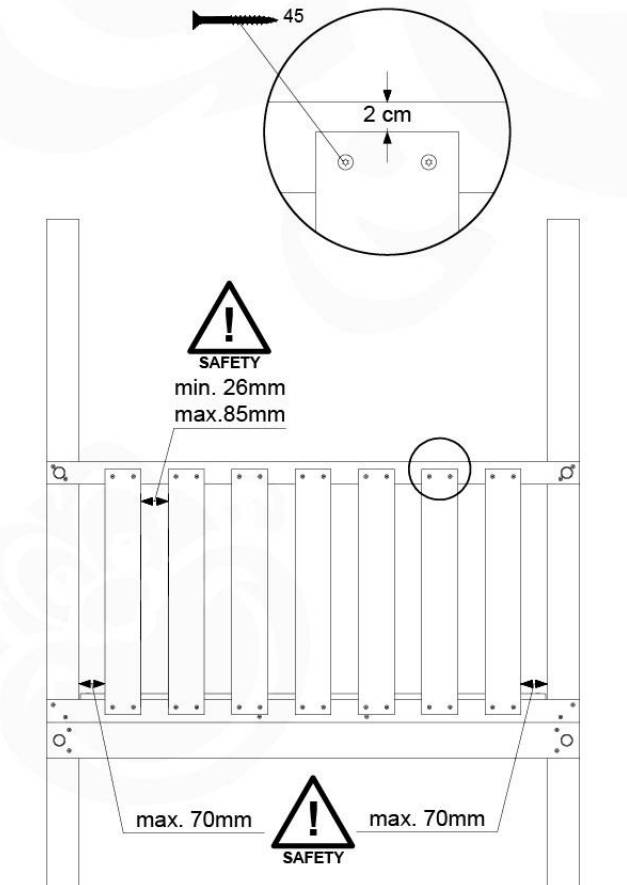

Extension Tower 14080 - P22 - ET35 - 10-1-2022 - v1

09 Balustrade (2x)

BL06

Balustrade 140 - P03 T - 14/01/2022 - v1.0

	PartNo	PartName	QTY.
Hardware pack	002_220	Gap Point Screw T25 - 5x45	28
Timber	D65	Board 650 mm	7

09-1

10 Balustrade (2x)

BL21

(194_101)

	PartNo	PartName	QTY.
Hardware Pack 100_601	002_220	Gap Point Screw T25 - 5x45	16
	002_223	Gap Point Screw T25 - 5x80	4
Timber	C74	Beam 740 mm	1
	D65	Board 650 mm	4

Balustrade 80 - P02 U - 13/01/2022 - v4