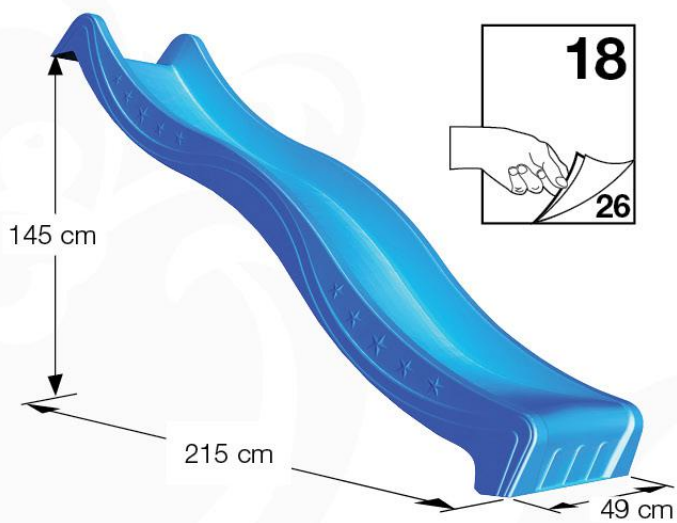

16-1

16-2

17 Add-on

Wavy Star Slide XXL

- 334_100 Yellow
- 334_200 Blue
- 334_300 Green
- 334_400 Red
- 334_500 Fuchsia
- 334_600 Dark Green

Fireman's Pole

201_275

18 Slide Set

SL26

	PartNo	PartName	QTY.
Hardware pack	000_101	Nail Pan Head	10
	002_223	Gap Point Screw T25 - 5x80	4
	002_308	Gap Point Screw T25 - 5x20	2
Other	120_102	Handgrip set (complete 2x)	1
	123_200	Bumperpad	1
	334_xxx /324_xxx	Wavy Star Slide XXL 2650 mm / Wavy Star Slide XL 2200 mm	1
Timber	C70	Beam 700 mm	1