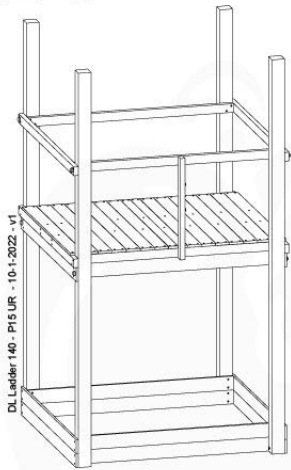

11-1

DL Half Balustrade 70140 - P05 TR - 14/01/2022 - v1

12 Ladder

LA24

	PartNo	PartName	QTY.
Hardware pack	001_404	Stealth Screw 8x30	4
	002_219	Gap Point Screw T25 - 5x30	4
	002_220	Gap Point Screw T25 - 5x45	8
	002_223	Gap Point Screw T25 - 5x80	4
Other	005_03x	Ladder Rung Y/B/G/R	4
	005_522	Connection Bracket Mini Market	2
	022_835	Rung Cap	8
	120_102	Handgrip set (complete 2x)	1
Timber	C70	Beam 700 mm	1
	C150	Beam 1500 mm	2

DL Ladder 140 - P07 UR 145 - 10-1-2022 - v1

Full Modular Gym Ladder

12-1

DL Ladder 140 - P11 145 - 10-1-2022 - v1

12-2

Multi Modular DL Læder

12-3

12-4