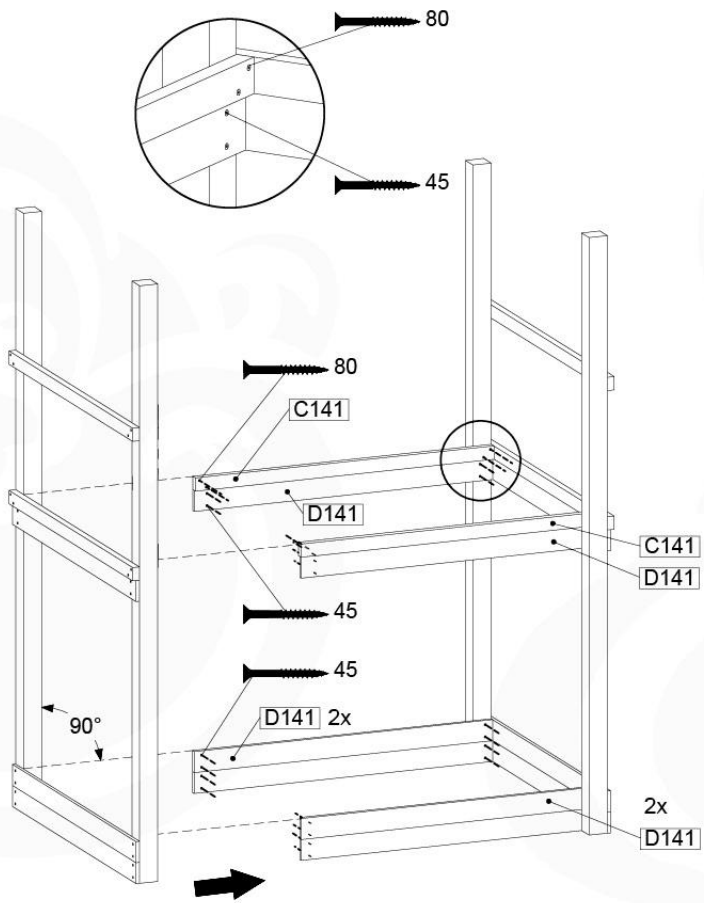

07-2

DL 145 Base Tower BT20 - P04 BT20 - 17-11-2021 - v1.0