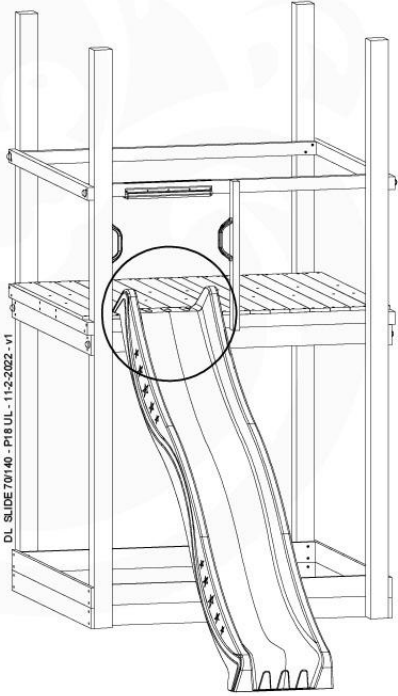

SL26

	PartNo	PartName	QTY.
Hardware pack	000_101	Nail Pan Head	10
	002_223	Gap Point Screw T25 - 5x80	4
	002_308	Gap Point Screw T25 - 5x20	2
Other	120_102	Handgrip set (complete 2x)	1
	123_200	Bumperpad	1
	334_xxx /324_xxx	Wavy Star Slide XXL 2650 mm / Wavy Star Slide XL 2200 mm	1
Timber	C70	Beam 700 mm	1

Full Modular Gym Slides v1

18-1

18-2

DL SLIDE 70/140 - P10 UL - 11-2-2022 - v1

18-3

334_xxx / 324_xxx

18-4

DL 811DE70140 - P18 UL - 11-2-2022 - v1