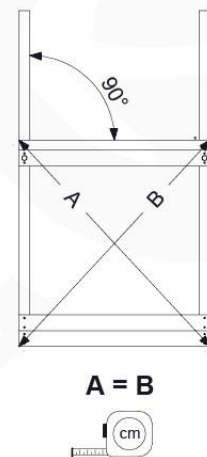

08 Extended Tower

ET35

	PartNo	PartName	QTY.
Hardware pack	001_406	Stealth Screw 8x45	4
	001_417	Stealth Screw 8x80	2
	002_220	Gap Point Screw T25 - 5x45	106
	002_223	Gap Point Screw T25 - 5x80	20
Other	007_001	Ground-anchor	2
	022_31x	bpc-base version 3	4
	022_84x	bpc cover	4
Timber	B240	Post 90x90 L2400	2
	C74	Beam 740 mm	4
	C141	Beam 1410 mm	1
	D74	Board 740 mm	6
	D123	Board 1230 mm	9
	D141	Board 1410 mm	7

08-1