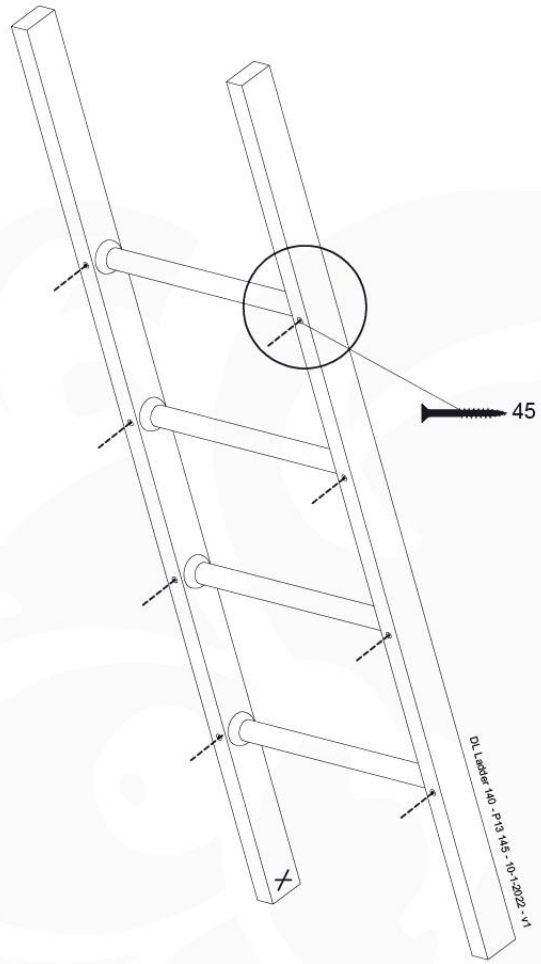

10-1

11 Balustrade (1x)

BL10

	PartNo	PartName	QTY.
Hardware pack	002_220	Gap Point Screw T25 - 5x45	12
	002_223	Gap Point Screw T25 - 5x80	4
Timber	C70	Beam 700 mm	1
	D65	Board 650 mm	3

DL Half Balustrade 70140 - P05 TR - 14/01/2022 - v1

11-1

DL Half Balustrade 70140 - P05 TR - 14/01/2022 - v1

12 Ladder

LA24

	PartNo	PartName	QTY.
Hardware pack	001_404	Stealth Screw 8x30	4
	002_219	Gap Point Screw T25 - 5x30	4
	002_220	Gap Point Screw T25 - 5x45	8
	002_223	Gap Point Screw T25 - 5x80	4
Other	005_03x	Ladder Rung Y/B/G/R	4
	005_522	Connection Bracket Mini Market	2
	022_835	Rung Cap	8
	120_102	Handgrip set (complete 2x)	1
Timber	C70	Beam 700 mm	1
	C150	Beam 1500 mm	2

DL Ladder 140 - P07 UR 145 - 10-1-2022 - v1

Full Modular Gym Ladder

12-1

DL Ladder 140 - P11 145 - 10-1-2022 - v1

12-2

Multi Modular DL Læder

12-3

12-4

12-5

13 Rock Wall

RW19

	PartNo	PartName	QTY.
Hardware pack	001_102	Washer Head Screw T40 M8x30	10
	002_220	Gap Point Screw T25 - 5x45	32
	002_223	Gap Point Screw T25 - 5x80	5
	003_010	M8 spring lock washer	10
	004_050	M8 22mm Drive in Nut	10
Other	022_50x	Climbing Rock	5
	120_102	Handgrip set (complete 2x)	1
Timber	C206	Beam 2060 mm	1
	D65	Board 650 mm	7