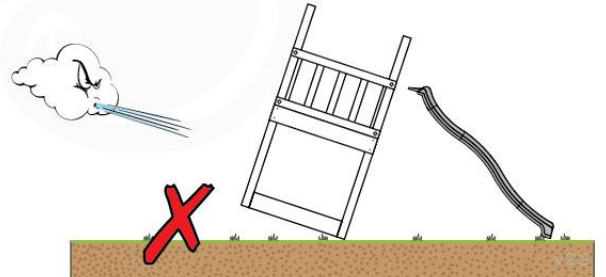

06 Playground Foundation

FD11

07 Base Tower

BT20

	PartNo	PartName	QTY.
Hardware pack	001_406	Stealth Screw 8x45	6
	001_417	Stealth Screw 8x80	4
	002_220	Gap Point Screw T25 - 5x45	135
	002_223	Gap Point Screw T25 - 5x80	40
Other	007_001	Ground-anchor	2
	022_31x	bpc-base version 3	8
	022_84x	bpc cover	8
Timber	B270	Post 90x90 L2700	4
	C141	Beam 1410 mm	10
	D123	Board 1230 mm	17
	D141	Board 1410 mm	12