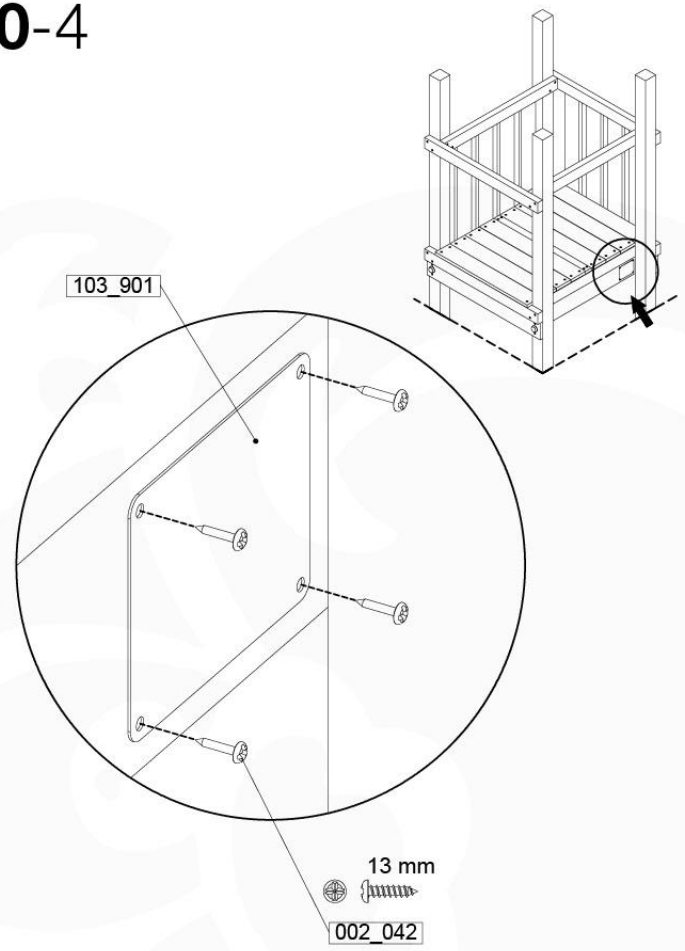

**Fireman's Pole (201_275)
040_335 Part 2**

20 Accessories

AC01

(194_119)

	PartNo	PartName	QTY.
Hardware Pack 100_617	001_406	Stealth Screw 8x45	1
	002_041	Dome head screw 4.5 x 20 mm	3
	002_042	Dome head screw 3.5 x 13mm	4
	002_219	Gap Point Screw T25 - 5x30	2
Other	022_300	Steering Wheel	1
	022_800	Rail P/T 105	1
	022_910	Sandpad	1
	103_901	Logo ID Plate	1
	104_107	Tool Set Climbing Units	1
	120_024	Tower Flag	1
	122_302	Telescope	1

Accessory set - P02 - 29-9-2021 - v4

20-1

20-2

Accessory set - P03 - 29-9-2021 - v4

20-3

20-4

Accessories set - P04 - 26-9-2021 - v4

20-5