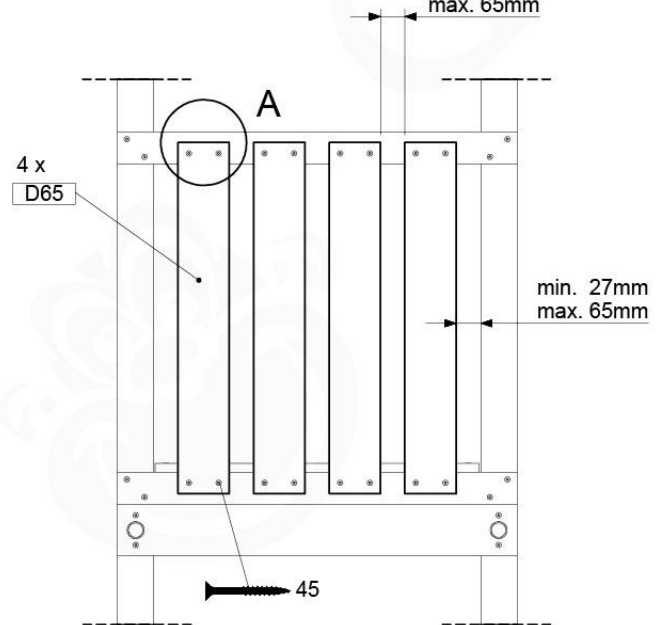

09-1

min. 27mm
max. 65mm

10 Balustrade

BL02 - 2x

(194_101)

	PartNo	PartName	QTY.
Hardware Pack 100_601	002_220	Gap Point Screw T25 - 5x45	16
	002_223	Gap Point Screw T25 - 5x80	4
Wood	C74	Beam 740 mm	1
	D65	Board 650 mm	4

Balustrade AL - P03 T - 28-7-2021 - v3.0

10-1

Balustrade AL - P05 T - 28-7-2021 - v3.0

min. 27mm
max. 65mm

11 Rockwall

RW01

(194_105)

	PartNo	PartName	QTY.
Hardware pack 100_604	001_102	Washer Head Screw T40 M8x30	8
	002_220	Gap Point Screw T25 - 5x45	24
	002_223	Gap Point Screw T25 - 5x80	4
	003_010	M8 spring lock washer	8
	004_050	M8 22mm Drive in Nut	8
Other	022_50x	Climbing Rock	4
	120_102	Handgrip set (2x Complete)	1
Timber	C74	Beam 740 mm	1
	D74	Board 740 mm	5