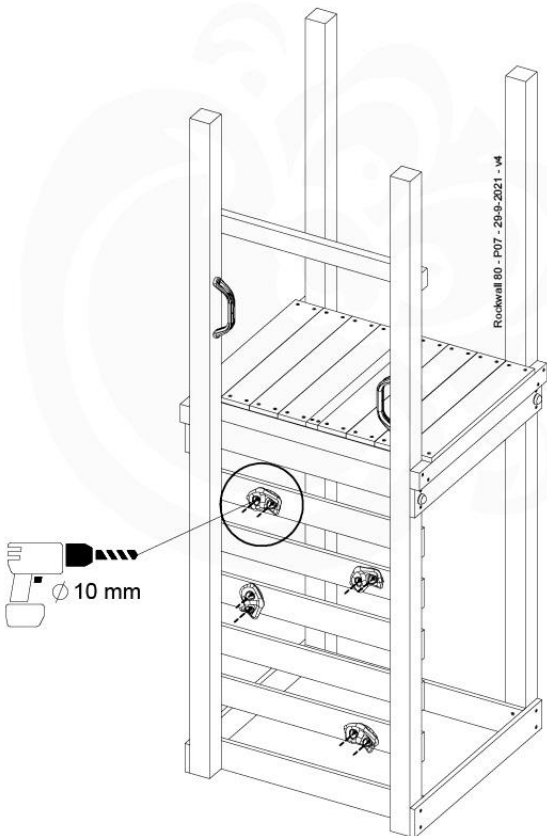

Rockwall 80 - P02 - 29-9-2021 - v4

11-1

min. 2,6 cm
max. 8,8 cm

Rockwall 80 - P03 - 29-9-2021 - v4

11-2

11-3

12 2-Step Ladder

LA06

(194_102)

	PartNo	PartName	QTY.
Hardware Pack 100_602	001_406	Stealth Screw 8x45	8
	002_220	Gap Point Screw T25 - 5x45	4
	002_223	Gap Point Screw T25 - 5x80	5
Other	022_53x	Ladder/ Rope Rung 30cm	4
	022_84x	bpc cover	8
	120_102	Handgrip set (2x Complete)	1
Timber	A123	Post 70x70 L1230	1
	C74	Beam 740 mm	1