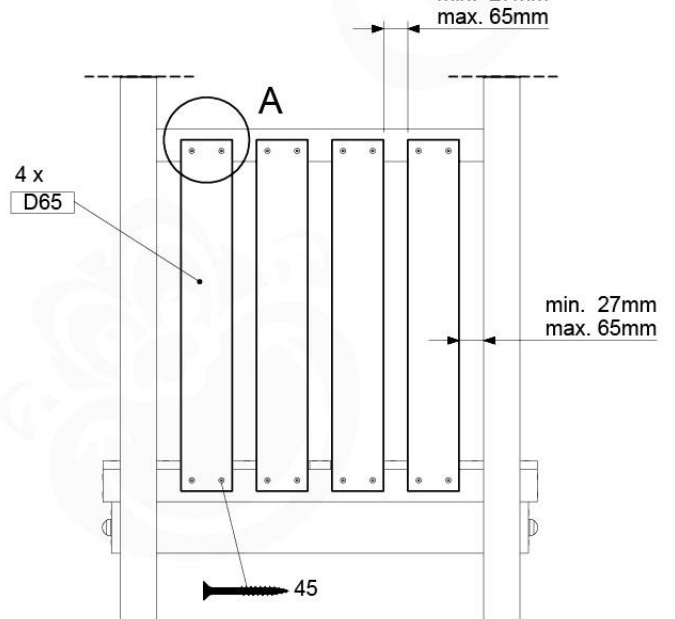

Base Tower - P04 - BT03 - 18-12-2020 - v3.0

07-1

07-2

07-3

08 Extension Tower

ET01

(194_100)

	PartNo	PartName	QTY.
Hardware Pack 100_600	001_406	Stealth Screw 8x45	4
	002_220	Gap Point Screw T25 - 5x45	60
	002_223	Gap Point Screw T25 - 5x80	12
Other	007_001	Ground-anchor	2
Hardware Pack 100_600	022_31x	bpc-base version 3	2
	022_84x	bpc cover	2
Wood	A200	Post 70x70 L2000	2
	C74	Beam 740 mm	3
	D60	Board 600 mm	9
	D74	Board 740 mm	6

	PartNo	PartName	QTY.
Hardware Pack 100_601	002_220	Gap Point Screw T25 - 5x45	16
	002_223	Gap Point Screw T25 - 5x80	4
Wood	C74	Beam 740 mm	1
	D65	Board 650 mm	4

Balustrade AL - P02.U - 28.7.2021 - v3.0

09-1

min. 27mm
max. 65mm

10 Balustrade

BL02 - 2x

(194_101)

	PartNo	PartName	QTY.
Hardware Pack 100_601	002_220	Gap Point Screw T25 - 5x45	16
	002_223	Gap Point Screw T25 - 5x80	4
Wood	C74	Beam 740 mm	1
	D65	Board 650 mm	4