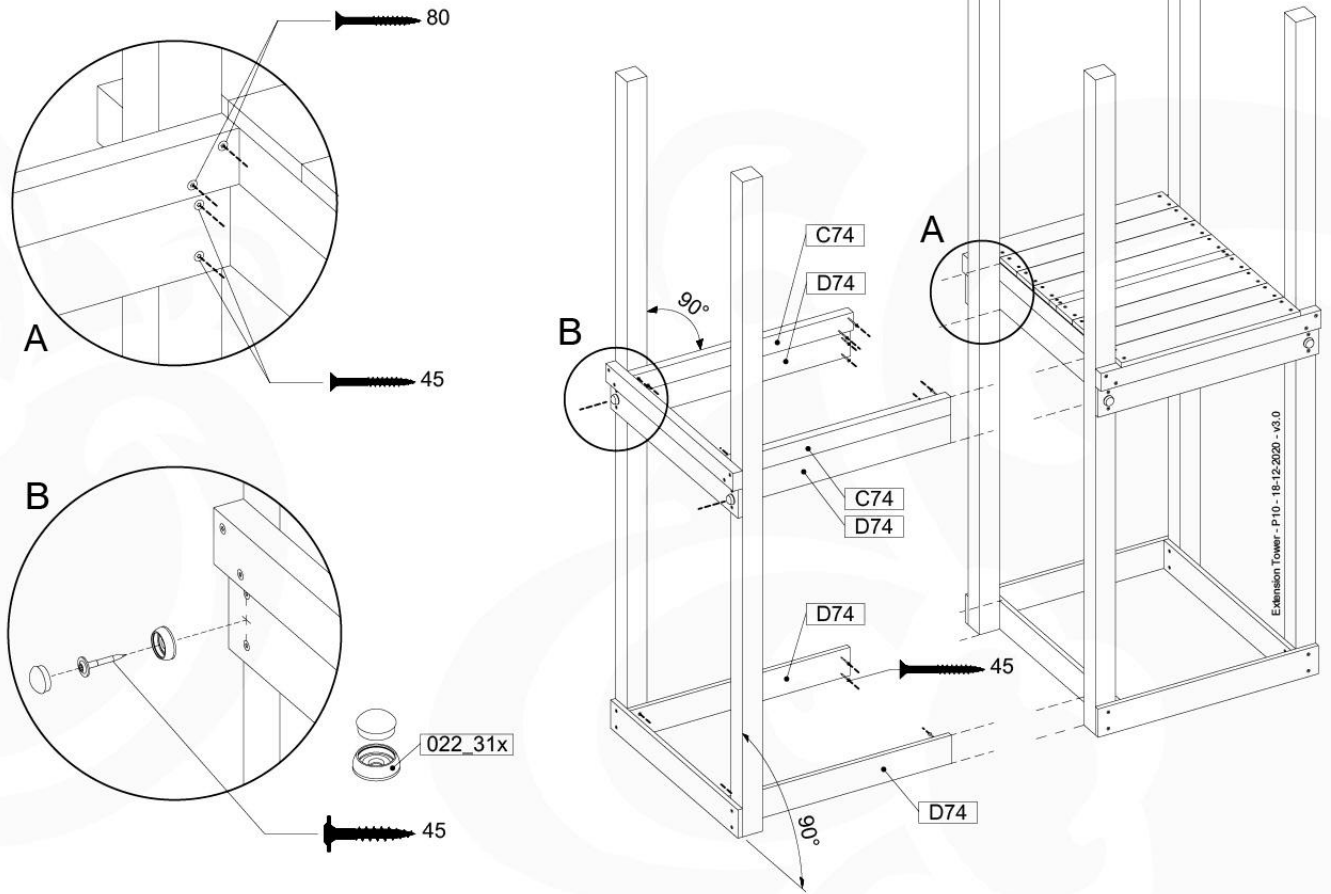

Base Tower - P04 - BT03 - 18-12-2020 - v3.0

07-1

07-2

07-3

08 Extension Tower

ET01

(194_100)

	PartNo	PartName	QTY.
Hardware Pack 100_600	001_406	Stealth Screw 8x45	4
	002_220	Gap Point Screw T25 - 5x45	60
	002_223	Gap Point Screw T25 - 5x80	12
Other	007_001	Ground-anchor	2
Hardware Pack 100_600	022_31x	bpc-base version 3	2
	022_84x	bpc cover	2
Wood	A200	Post 70x70 L2000	2
	C74	Beam 740 mm	3
	D60	Board 600 mm	9
	D74	Board 740 mm	6

Extension Tower - P02 - ET01 - 18-12-2020 - v3.0

www.jungle gym.com

08-1

08-2

08-3

09 Balustrade

BL01 - 1x

(194_101)

	PartNo	PartName	QTY.
Hardware Pack 100_601	002_220	Gap Point Screw T25 - 5x45	16
	002_223	Gap Point Screw T25 - 5x80	4
Wood	C74	Beam 740 mm	1
	D65	Board 650 mm	4

Balustrade AL - P02.U - 28.7.2021 - v3.0