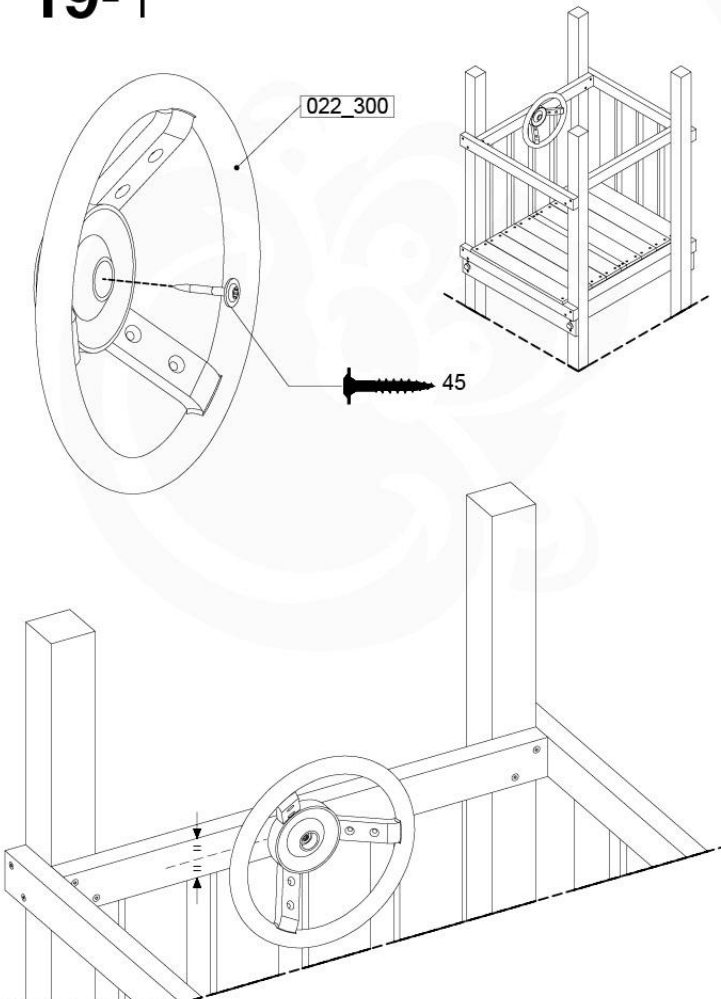

19 Accessories

AC01

(194_119)

	PartNo	PartName	QTY.
Hardware Pack 100_617	001_406	Stealth Screw 8x45	1
	002_041	Dome head screw 4.5 x 20 mm	3
	002_042	Dome head screw 3.5 x 13mm	4
	002_219	Gap Point Screw T25 - 5x30	2
Other	022_300	Steering Wheel	1
	022_800	Rail P/T 105	1
	022_910	Sandpad	1
	103_901	Logo ID Plate	1
	104_107	Tool Set Climbing Units	1
	120_024	Tower Flag	1
	122_302	Telescope	1

Accessory set - P02 - 28-9-2021 - v4

19-1