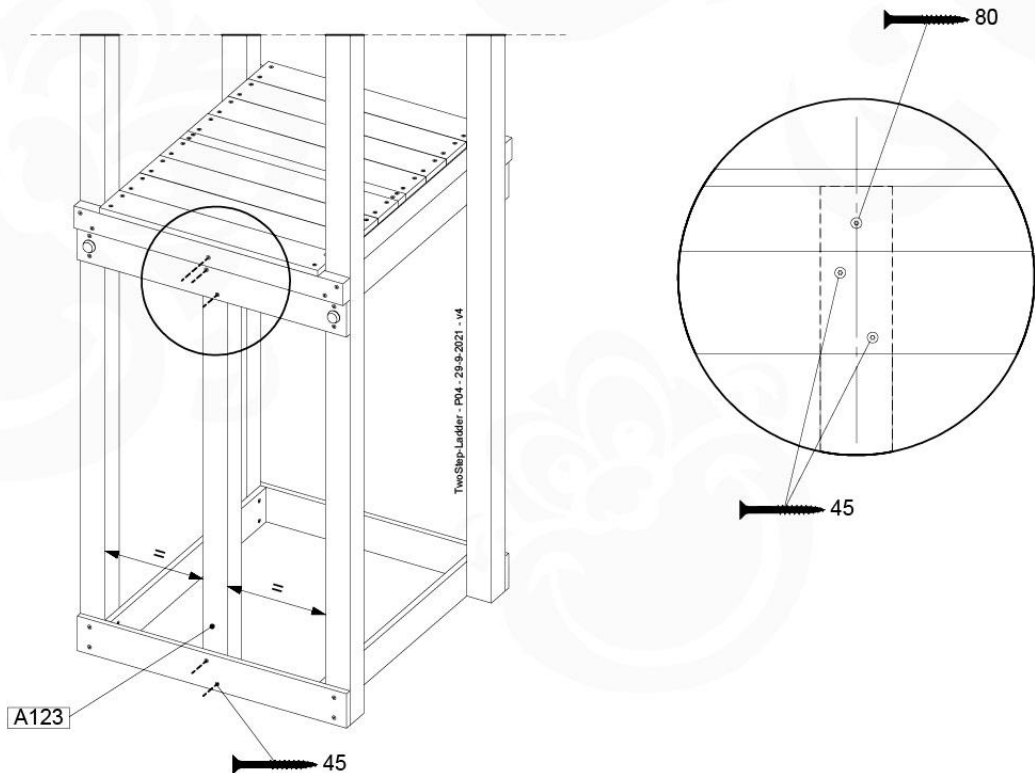

12 2-Step Ladder

LA06

(194_102)

	PartNo	PartName	QTY.
Hardware Pack 100_602	001_406	Stealth Screw 8x45	8
	002_220	Gap Point Screw T25 - 5x45	4
	002_223	Gap Point Screw T25 - 5x80	5
Other	022_53x	Ladder/ Rope Rung 30cm	4
	022_84x	bpc cover	8
	120_102	Handgrip set (2x Complete)	1
Timber	A123	Post 70x70 L1230	1
	C74	Beam 740 mm	1

TwoStep-Ladder - P02 - 29.9.2021 - v4

1201 Module 45 - TwoStep Ladder

12-1