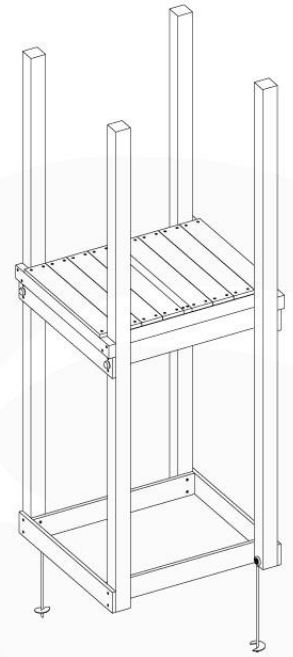

06 Playground Foundation

FD02

06-1

Foundation Plan - FIG - 2711-2020 - v8

See Foundation Plan 05

07 Base Tower

BT03

(194_100)

	PartNo	PartName	QTY.
Hardware Pack 100_600	001_406	Stealth Screw 8x45	6
	002_220	Gap Point Screw T25 - 5x45	72
	002_223	Gap Point Screw T25 - 5x80	16
Other	007_001	Ground-anchor	2
Hardware Pack 100_600	022_31x	bpc-base version 3	4
	022_84x	bpc cover	4
Wood	A220	Post 70x70 L2200	4
	C74	Beam 740 mm	4
	D60	Board 600 mm	10
	D74	Board 740 mm	8

Base Tower - P04 - BT03 - 18-12-2020 - v3.0

07-1

07-2

07-3

08 Extension Tower

ET01

(194_100)

	PartNo	PartName	QTY.
Hardware Pack 100_600	001_406	Stealth Screw 8x45	4
	002_220	Gap Point Screw T25 - 5x45	60
	002_223	Gap Point Screw T25 - 5x80	12
Other	007_001	Ground-anchor	2
Hardware Pack 100_600	022_31x	bpc-base version 3	2
	022_84x	bpc cover	2
Wood	A200	Post 70x70 L2000	2
	C74	Beam 740 mm	3
	D60	Board 600 mm	9
	D74	Board 740 mm	6