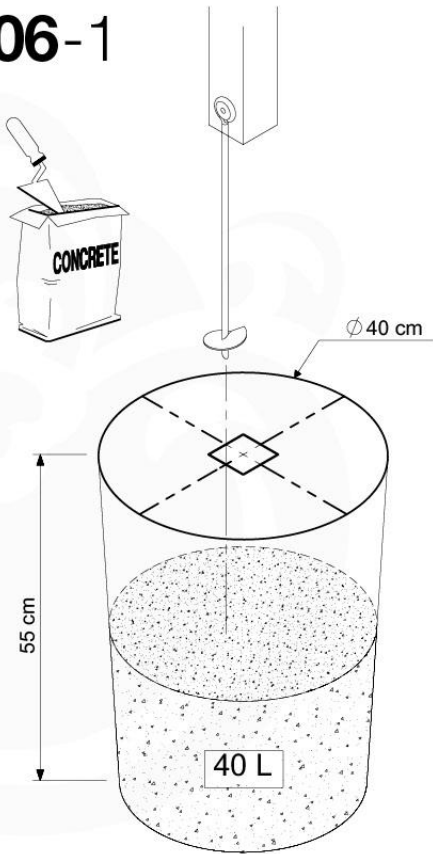

06 Playground Foundation

FD02

06-1