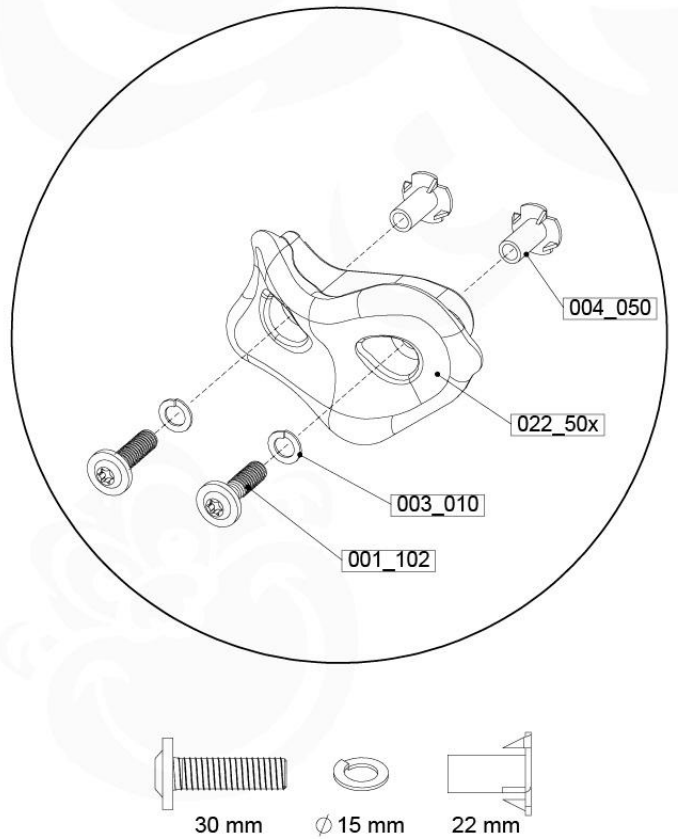

Rockwall 80 - P02 - 29-9-2021 - v4

11-1

min. 2,6 cm
max. 8,8 cm

Rockwall 80 - P03 - 29-9-2021 - v4

11-2

11-3

12 2-Step Ladder

LA06

(194_102)

	PartNo	PartName	QTY.
Hardware Pack 100_602	001_406	Stealth Screw 8x45	8
	002_220	Gap Point Screw T25 - 5x45	4
	002_223	Gap Point Screw T25 - 5x80	5
Other	022_53x	Ladder/ Rope Rung 30cm	4
	022_84x	bpc cover	8
	120_102	Handgrip set (2x Complete)	1
Timber	A123	Post 70x70 L1230	1
	C74	Beam 740 mm	1