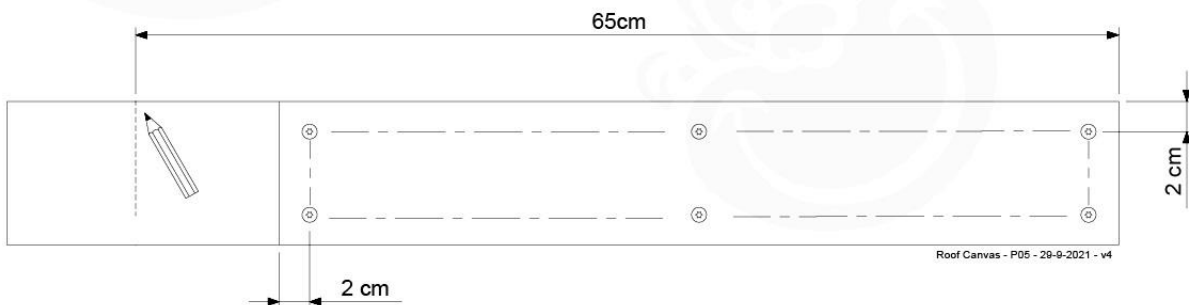

13-1

Roof Canvas - P05 - 29-9-2021 - v4