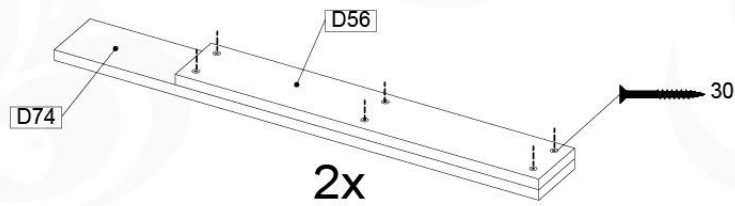

13-1

Roof Canvas - P05 - 29-9-2021 - v4