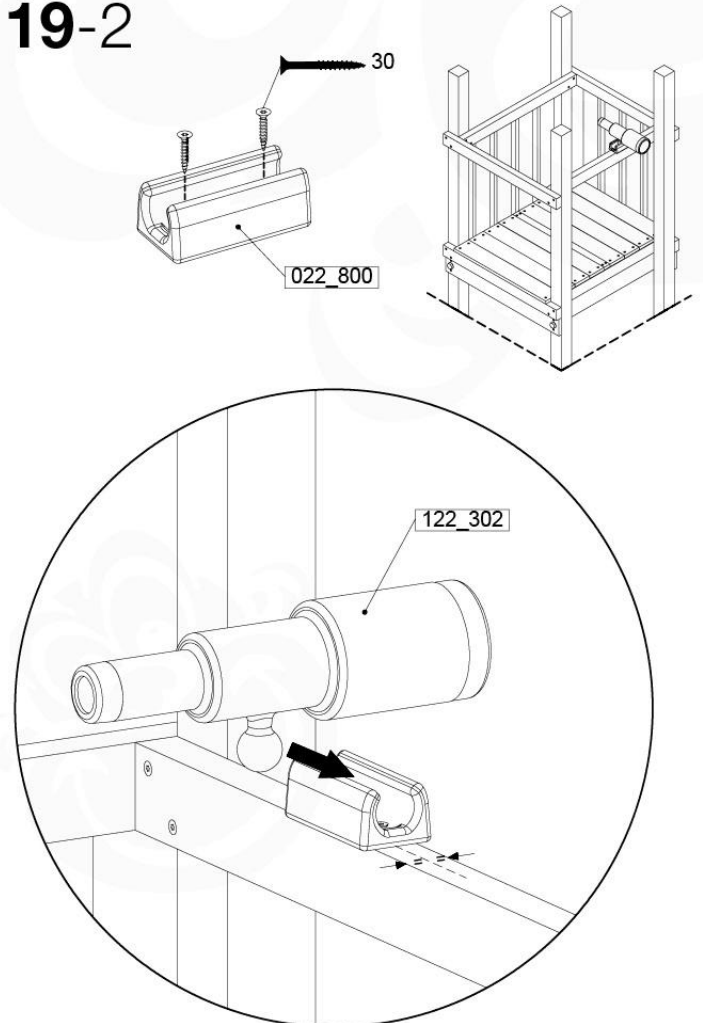

19-2

Accessory set - P03 - 28-9-2021 - v4