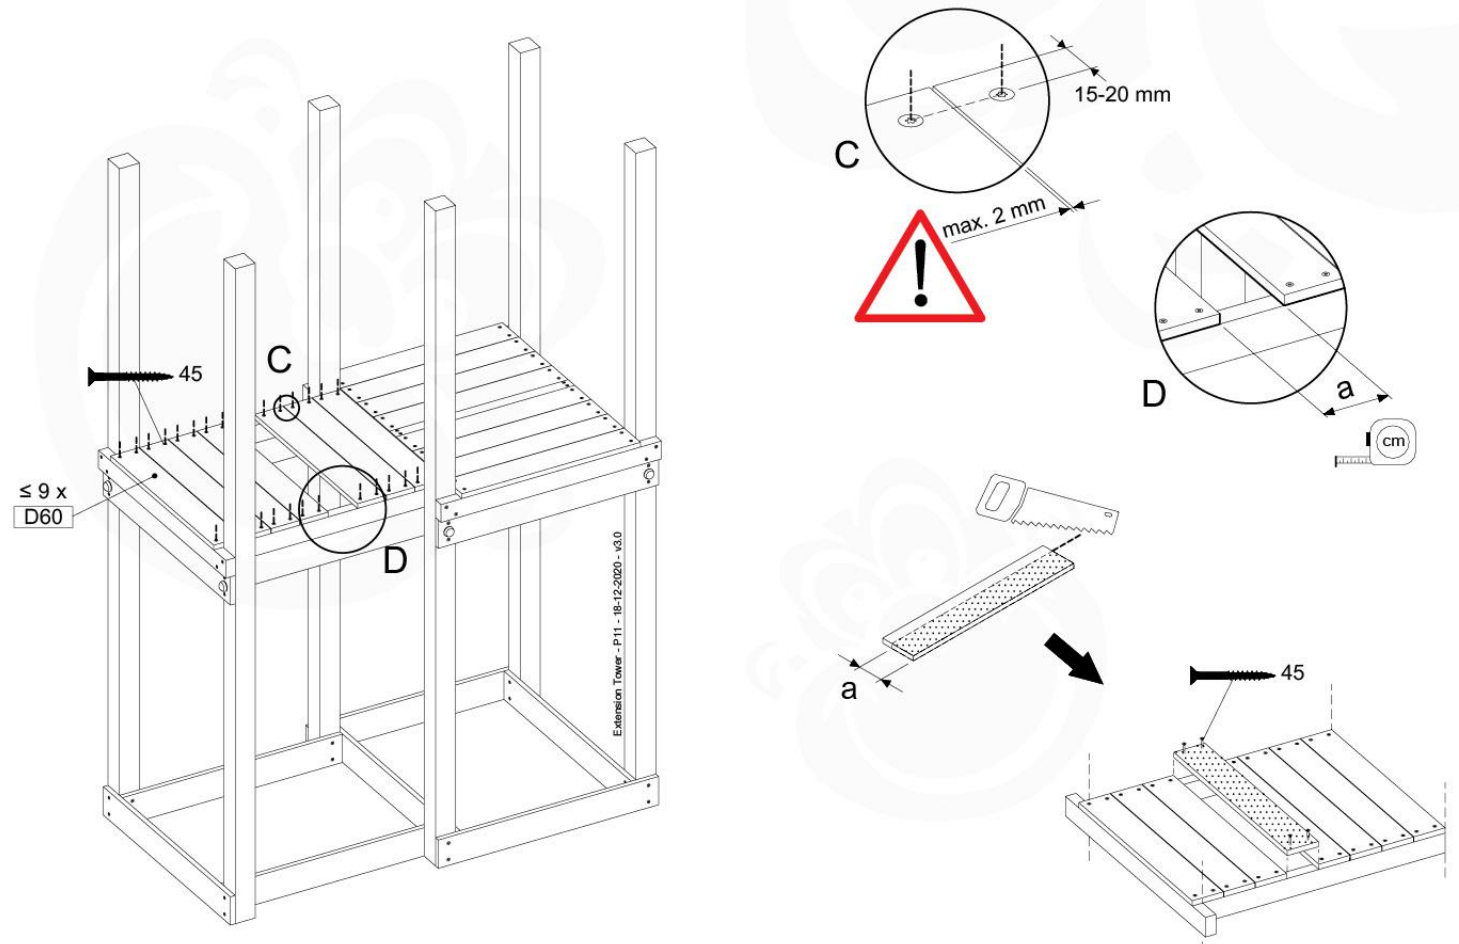

Base Tower - P04 - BT03 - 18-12-2020 - v3.0

07-1

07-2

07-3

08 Extension Tower

ET01

(194_100)

	PartNo	PartName	QTY.
Hardware Pack 100_600	001_406	Stealth Screw 8x45	4
	002_220	Gap Point Screw T25 - 5x45	60
	002_223	Gap Point Screw T25 - 5x80	12
Other	007_001	Ground-anchor	2
Hardware Pack 100_600	022_31x	bpc-base version 3	2
	022_84x	bpc cover	2
Wood	A200	Post 70x70 L2000	2
	C74	Beam 740 mm	3
	D60	Board 600 mm	9
	D74	Board 740 mm	6

Extension Tower - P02 - ET01 - 18-12-2020 - v3.0

www.jungle gym.com

08-1

08-2

08-3

09 Balustrade

BL01 - 1x

(194_101)