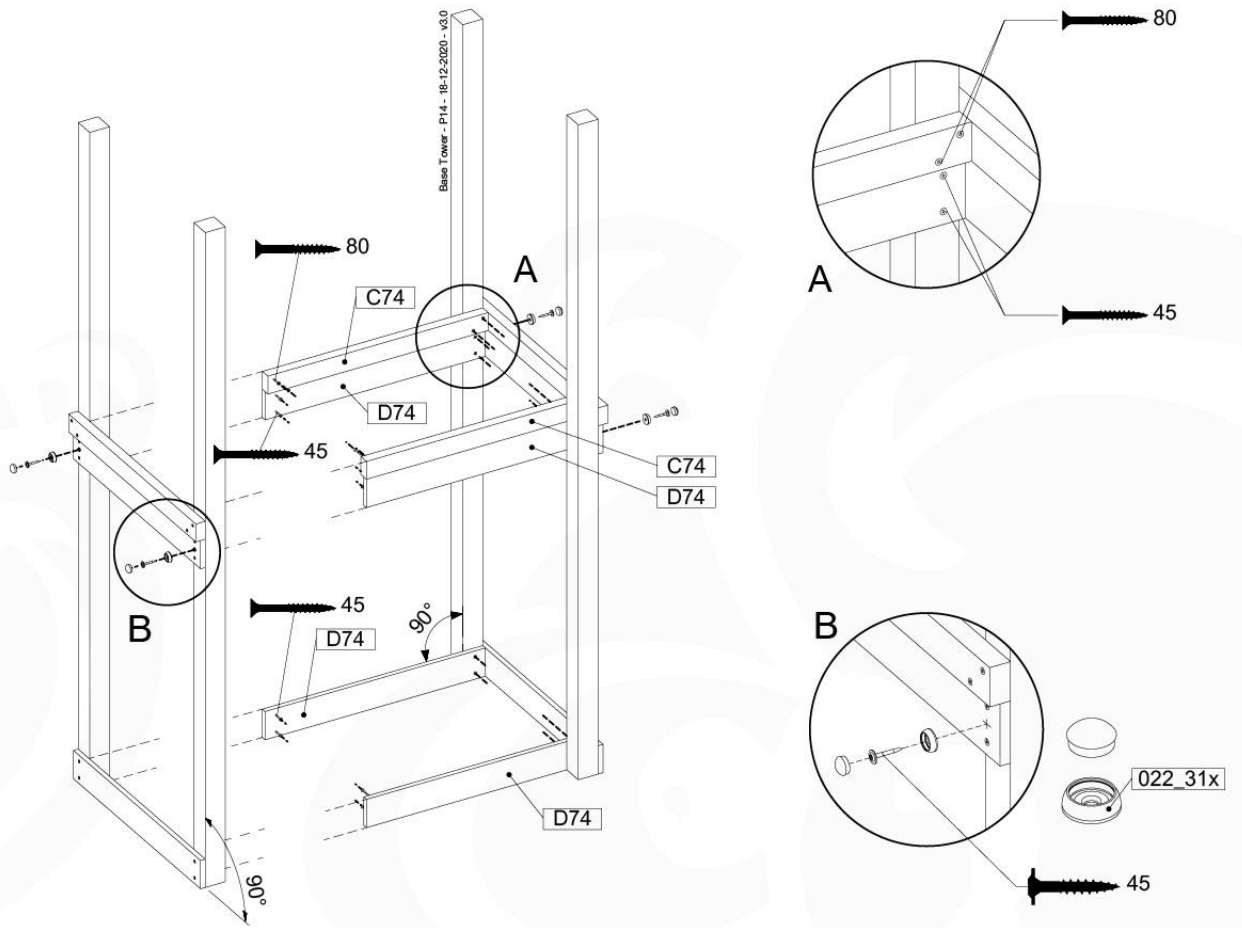

	PartNo	PartName	QTY.
Hardware Pack 100_600	001_406	Stealth Screw 8x45	6
	002_220	Gap Point Screw T25 - 5x45	72
	002_223	Gap Point Screw T25 - 5x80	16
Other	007_001	Ground-anchor	2
Hardware Pack 100_600	022_31x	bpc-base version 3	4
	022_84x	bpc cover	4
Wood	A220	Post 70x70 L2200	4
	C74	Beam 740 mm	4
	D60	Board 600 mm	10
	D74	Board 740 mm	8

Base Tower - P04 - BT03 - 18-12-2020 - v3.0

07-1

07-2

07-3

08 Extension Tower

ET01

(194_100)

	PartNo	PartName	QTY.
Hardware Pack 100_600	001_406	Stealth Screw 8x45	4
	002_220	Gap Point Screw T25 - 5x45	60
	002_223	Gap Point Screw T25 - 5x80	12
Other	007_001	Ground-anchor	2
Hardware Pack 100_600	022_31x	bpc-base version 3	2
	022_84x	bpc cover	2
Wood	A200	Post 70x70 L2000	2
	C74	Beam 740 mm	3
	D60	Board 600 mm	9
	D74	Board 740 mm	6