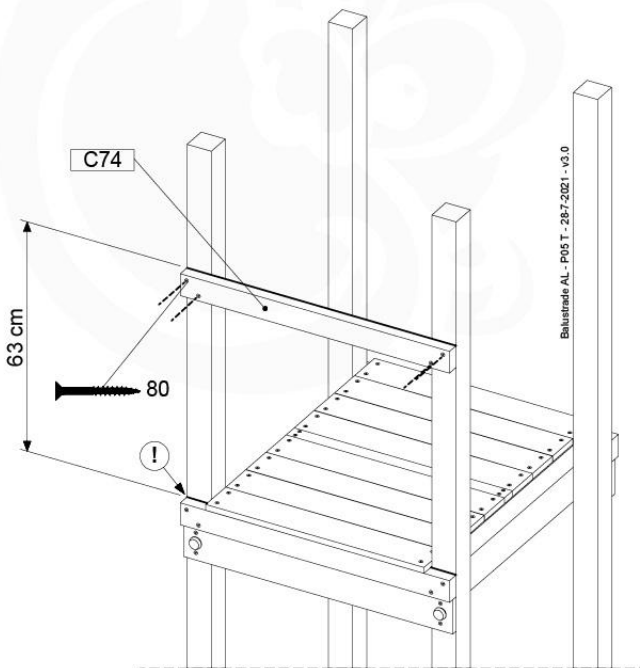

10-1

Balustrade AL - P05 T - 28-7-2021 - v3.0