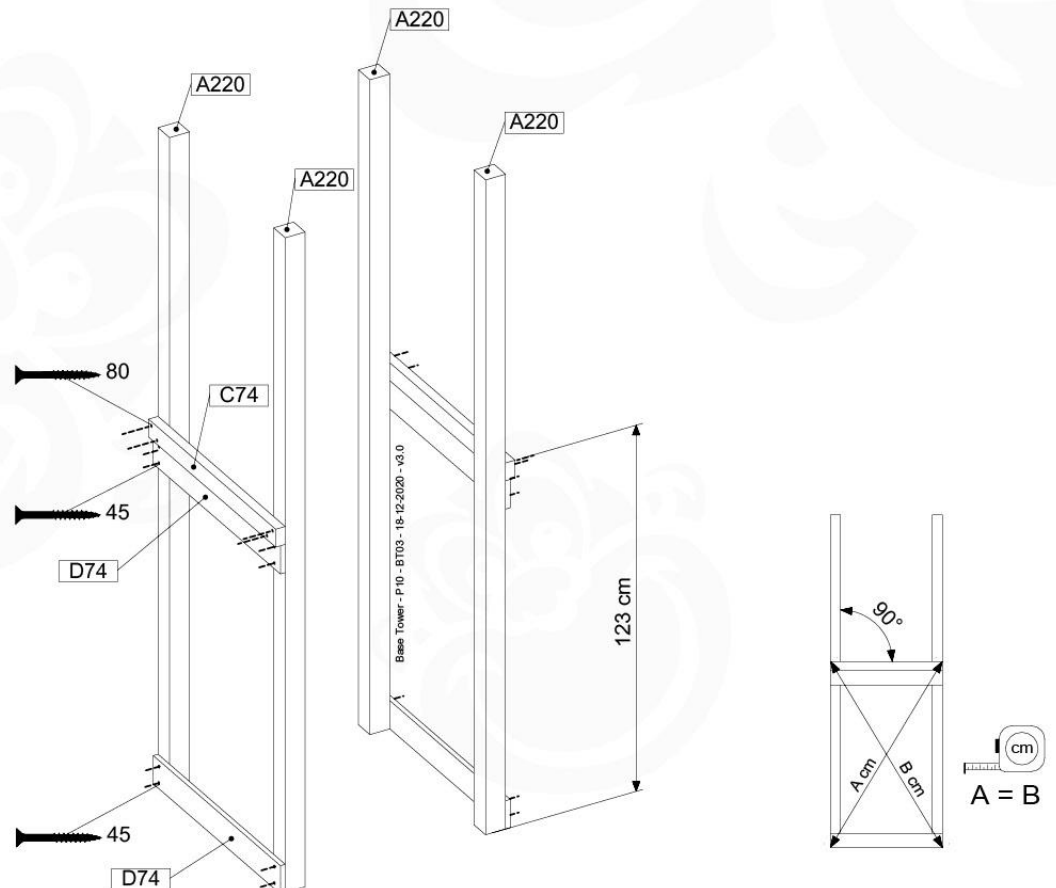

06 Playground Foundation

FD02

06-1

Foundation Plan - FIG - 2711-2020 - v8

See Foundation Plan 05

07 Base Tower

BT03

(194_100)

	PartNo	PartName	QTY.
Hardware Pack 100_600	001_406	Stealth Screw 8x45	6
	002_220	Gap Point Screw T25 - 5x45	72
	002_223	Gap Point Screw T25 - 5x80	16
Other	007_001	Ground-anchor	2
Hardware Pack 100_600	022_31x	bpc-base version 3	4
	022_84x	bpc cover	4
Wood	A220	Post 70x70 L2200	4
	C74	Beam 740 mm	4
	D60	Board 600 mm	10
	D74	Board 740 mm	8

Base Tower - P04 - BT03 - 18-12-2020 - v3.0

07-1

07-2

07-3

08 Extension Tower

ET01

(194_100)

	PartNo	PartName	QTY.
Hardware Pack 100_600	001_406	Stealth Screw 8x45	4
	002_220	Gap Point Screw T25 - 5x45	60
	002_223	Gap Point Screw T25 - 5x80	12
Other	007_001	Ground-anchor	2
Hardware Pack 100_600	022_31x	bpc-base version 3	2
	022_84x	bpc cover	2
Wood	A200	Post 70x70 L2000	2
	C74	Beam 740 mm	3
	D60	Board 600 mm	9
	D74	Board 740 mm	6