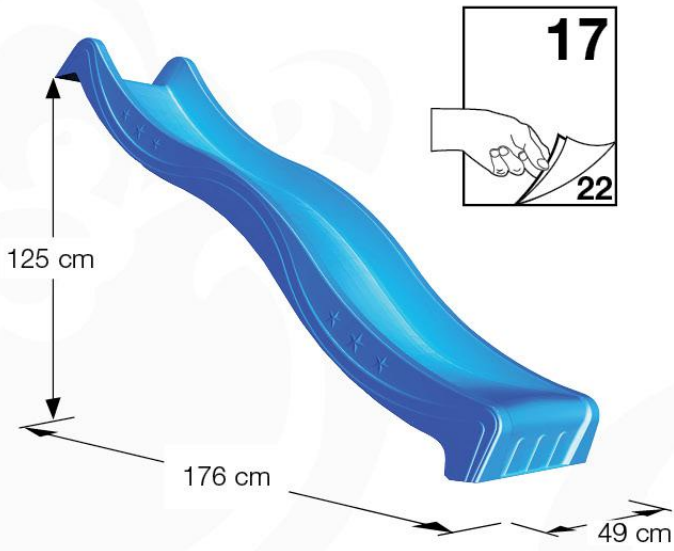

16 Add-on

Wavy Star Slide XL

- 324_100 Yellow
- 324_200 Blue
- 324_300 Green
- 324_400 Red
- 324_500 Fuchsia
- 324_600 Dark Green