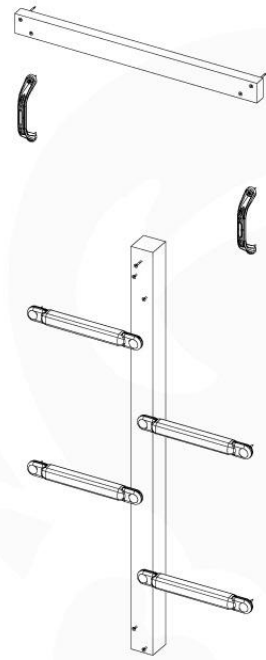

12 2-Step Ladder

LA06

(194_102)

	PartNo	PartName	QTY.
Hardware Pack 100_602	001_406	Stealth Screw 8x45	8
	002_220	Gap Point Screw T25 - 5x45	4
	002_223	Gap Point Screw T25 - 5x80	5
Other	022_53x	Ladder/ Rope Rung 30cm	4
	022_84x	bpc cover	8
	120_102	Handgrip set (2x Complete)	1
Timber	A123	Post 70x70 L1230	1
	C74	Beam 740 mm	1

TwoStep-Ladder - P02 - 29.9.2021 - v4