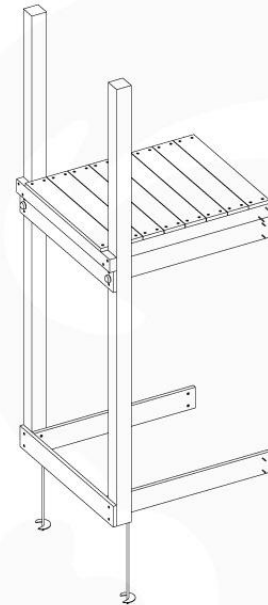

	PartNo	PartName	QTY.
Hardware Pack 100_600	001_406	Stealth Screw 8x45	6
	002_220	Gap Point Screw T25 - 5x45	72
	002_223	Gap Point Screw T25 - 5x80	16
Other	007_001	Ground-anchor	2
Hardware Pack 100_600	022_31x	bpc-base version 3	4
	022_84x	bpc cover	4
Wood	A220	Post 70x70 L2200	4
	C74	Beam 740 mm	4
	D60	Board 600 mm	10
	D74	Board 740 mm	8

Base Tower - P04 - BT03 - 18-12-2020 - v3.0

07-1

07-2

07-3

08 Extension Tower

ET01

(194_100)

	PartNo	PartName	QTY.
Hardware Pack 100_600	001_406	Stealth Screw 8x45	4
	002_220	Gap Point Screw T25 - 5x45	60
	002_223	Gap Point Screw T25 - 5x80	12
Other	007_001	Ground-anchor	2
Hardware Pack 100_600	022_31x	bpc-base version 3	2
	022_84x	bpc cover	2
Wood	A200	Post 70x70 L2000	2
	C74	Beam 740 mm	3
	D60	Board 600 mm	9
	D74	Board 740 mm	6

Extension Tower - P02 - ET01 - 18-12-2020 - v3.0

www.jungle gym.com

08-1

08-2

08-3

09 Balustrade

BL01 - 1x

(194_101)

	PartNo	PartName	QTY.
Hardware Pack 100_601	002_220	Gap Point Screw T25 - 5x45	16
	002_223	Gap Point Screw T25 - 5x80	4
Wood	C74	Beam 740 mm	1
	D65	Board 650 mm	4

Balustrade AL - P02.U - 28.7.2021 - v3.0