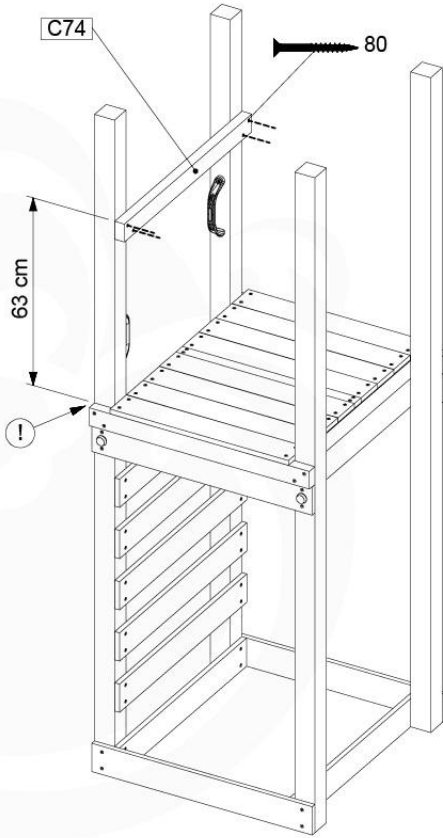

Balustrade AL - P03 T - 28-7-2021 - v3.0

10-1

Balustrade AL - P05 T - 28-7-2021 - v3.0

min. 27mm
max. 65mm

11 Rockwall

RW01

(194_105)

	PartNo	PartName	QTY.
Hardware pack 100_604	001_102	Washer Head Screw T40 M8x30	8
	002_220	Gap Point Screw T25 - 5x45	24
	002_223	Gap Point Screw T25 - 5x80	4
	003_010	M8 spring lock washer	8
	004_050	M8 22mm Drive in Nut	8
Other	022_50x	Climbing Rock	4
	120_102	Handgrip set (2x Complete)	1
Timber	C74	Beam 740 mm	1
	D74	Board 740 mm	5

Rockwall 80 - P02 - 29-9-2021 - v4

11-1

min. 2,6 cm
max. 8,8 cm

Rockwall 80 - P03 - 29-9-2021 - v4

11-2

11-3

12 2-Step Ladder

LA06

(194_102)

	PartNo	PartName	QTY.
Hardware Pack 100_602	001_406	Stealth Screw 8x45	8
	002_220	Gap Point Screw T25 - 5x45	4
	002_223	Gap Point Screw T25 - 5x80	5
Other	022_53x	Ladder/ Rope Rung 30cm	4
	022_84x	bpc cover	8
	120_102	Handgrip set (2x Complete)	1
Timber	A123	Post 70x70 L1230	1
	C74	Beam 740 mm	1