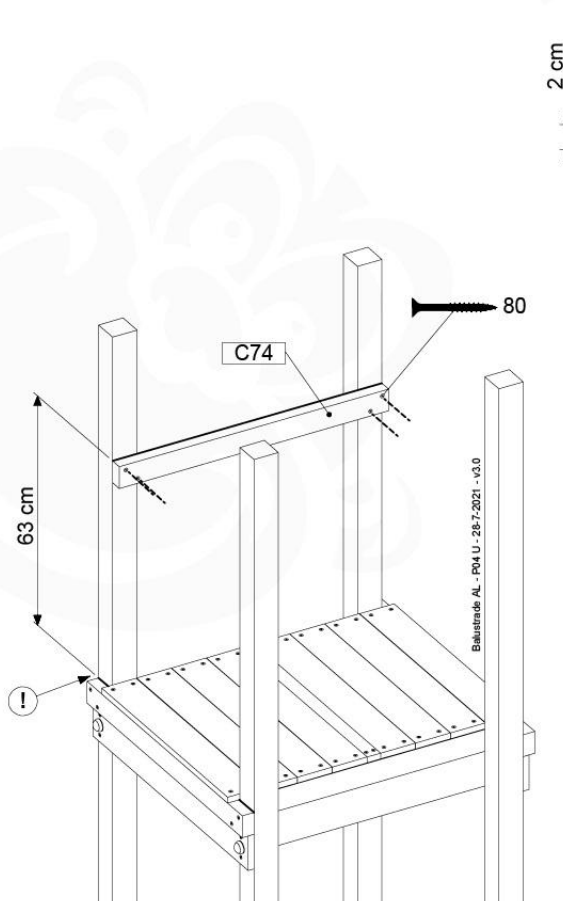

09 Balustrade

BL01 - 1x

(194_101)

	PartNo	PartName	QTY.
Hardware Pack 100_601	002_220	Gap Point Screw T25 - 5x45	16
	002_223	Gap Point Screw T25 - 5x80	4
Wood	C74	Beam 740 mm	1
	D65	Board 650 mm	4

Balustrade AL - P02.U - 28.7.2021 - v3.0

09-1

min. 27mm
max. 65mm