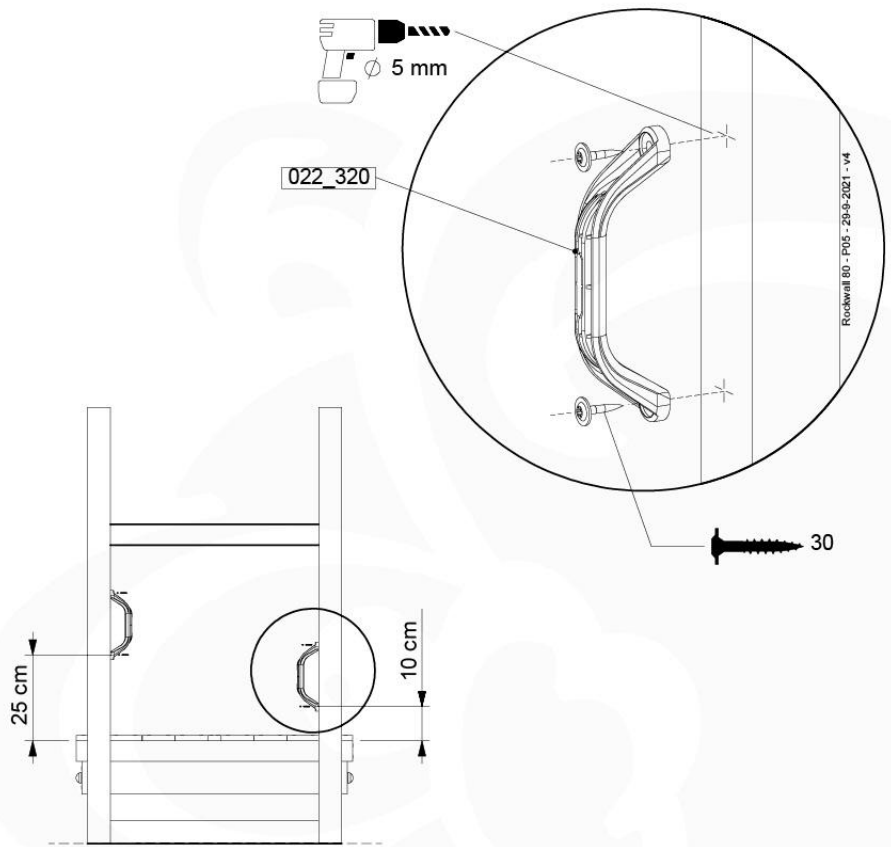

Balustrade AL - P03 T - 28-7-2021 - v3.0

10-1

Balustrade AL - P05 T - 28-7-2021 - v3.0

min. 27mm
max. 65mm

11 Rockwall

RW01

(194_105)

	PartNo	PartName	QTY.
Hardware pack 100_604	001_102	Washer Head Screw T40 M8x30	8
	002_220	Gap Point Screw T25 - 5x45	24
	002_223	Gap Point Screw T25 - 5x80	4
	003_010	M8 spring lock washer	8
	004_050	M8 22mm Drive in Nut	8
Other	022_50x	Climbing Rock	4
	120_102	Handgrip set (2x Complete)	1
Timber	C74	Beam 740 mm	1
	D74	Board 740 mm	5

Rockwall 80 - P02 - 29-9-2021 - v4

11-1

min. 2,6 cm
max. 8,8 cm

Rockwall 80 - P03 - 29-9-2021 - v4

11-2

11-3

12 2-Step Ladder

LA06