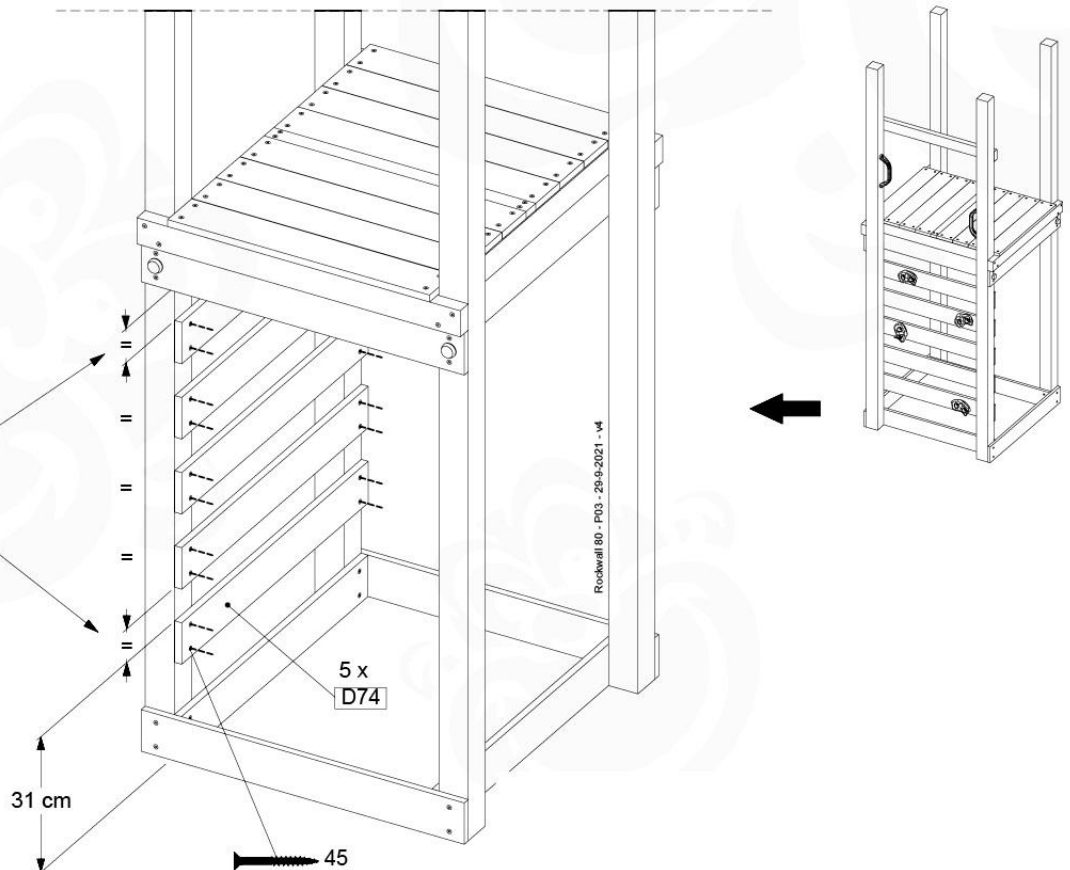

11-1

min. 2,6 cm
max. 8,8 cm

Rockwall 80 - P03 - 29-9-2021 - v4