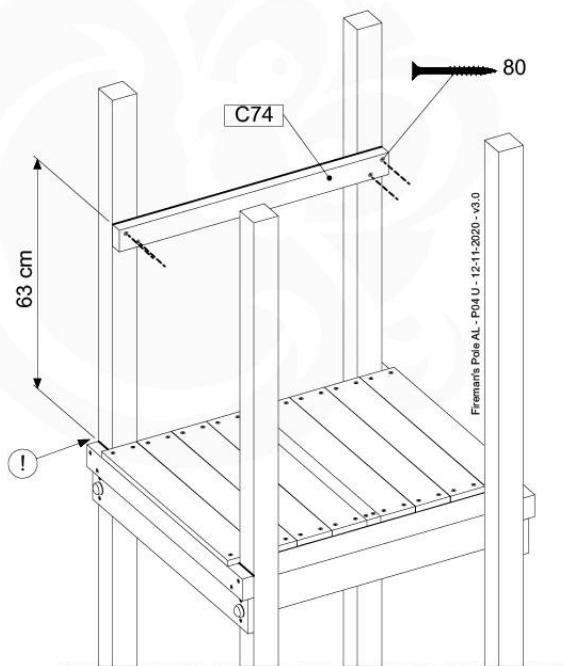

18-1

Fireman's Pole (201_275)
040_335 Part 2