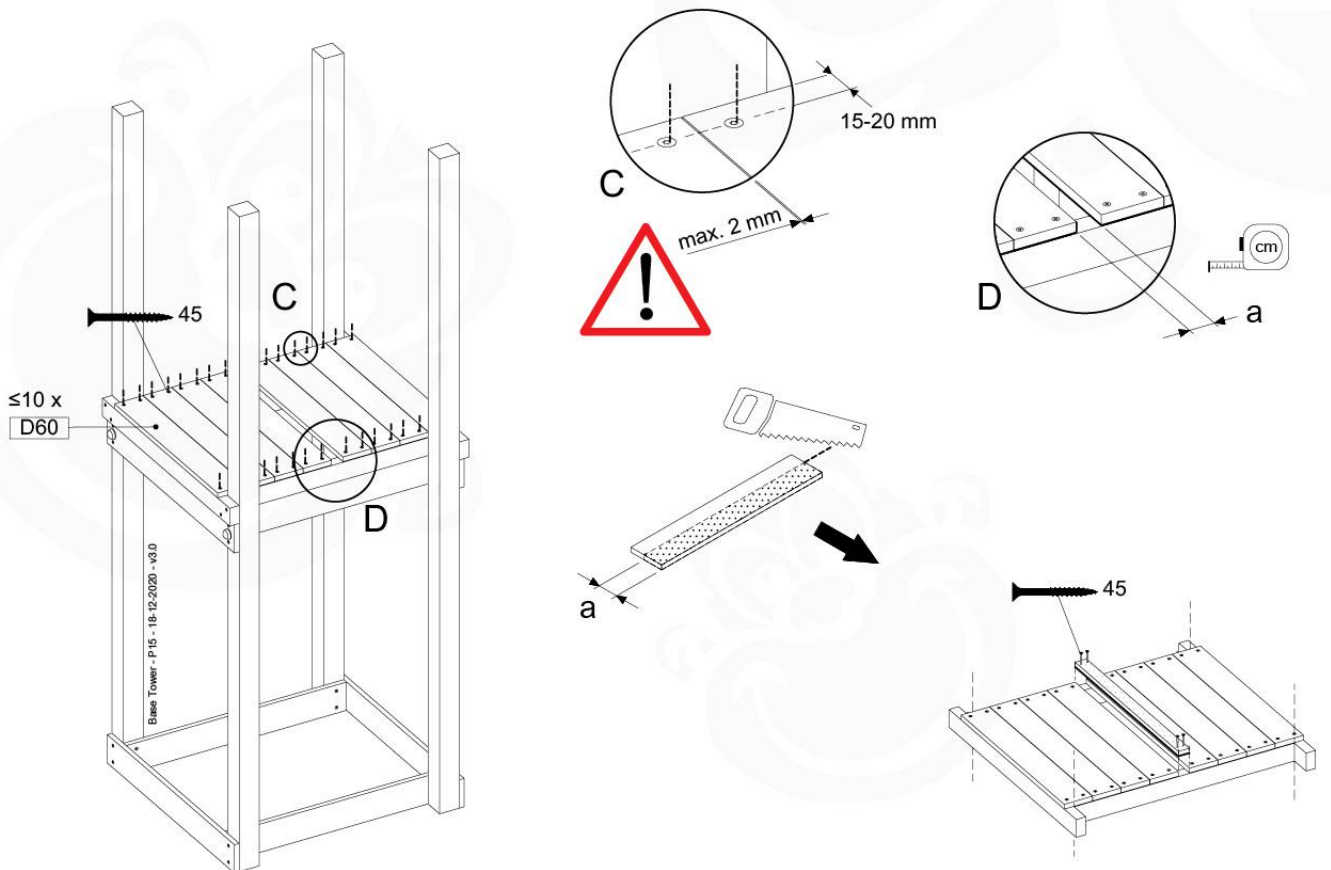

Base Tower - P04 - BT03 - 18-12-2020 - v3.0

07-1

07-2

07-3

08 Extension Tower

ET01

(194_100)

	PartNo	PartName	QTY.
Hardware Pack 100_600	001_406	Stealth Screw 8x45	4
	002_220	Gap Point Screw T25 - 5x45	60
	002_223	Gap Point Screw T25 - 5x80	12
Other	007_001	Ground-anchor	2
Hardware Pack 100_600	022_31x	bpc-base version 3	2
	022_84x	bpc cover	2
Wood	A200	Post 70x70 L2000	2
	C74	Beam 740 mm	3
	D60	Board 600 mm	9
	D74	Board 740 mm	6