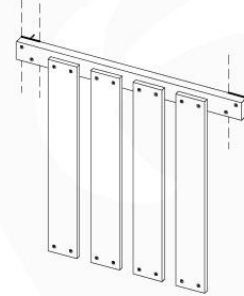

10 Balustrade

BL02 - 2x

(194_101)

	PartNo	PartName	QTY.
Hardware Pack 100_601	002_220	Gap Point Screw T25 - 5x45	16
	002_223	Gap Point Screw T25 - 5x80	4
Wood	C74	Beam 740 mm	1
	D65	Board 650 mm	4

Balustrade AL - P03 T - 28-7-2021 - v3.0