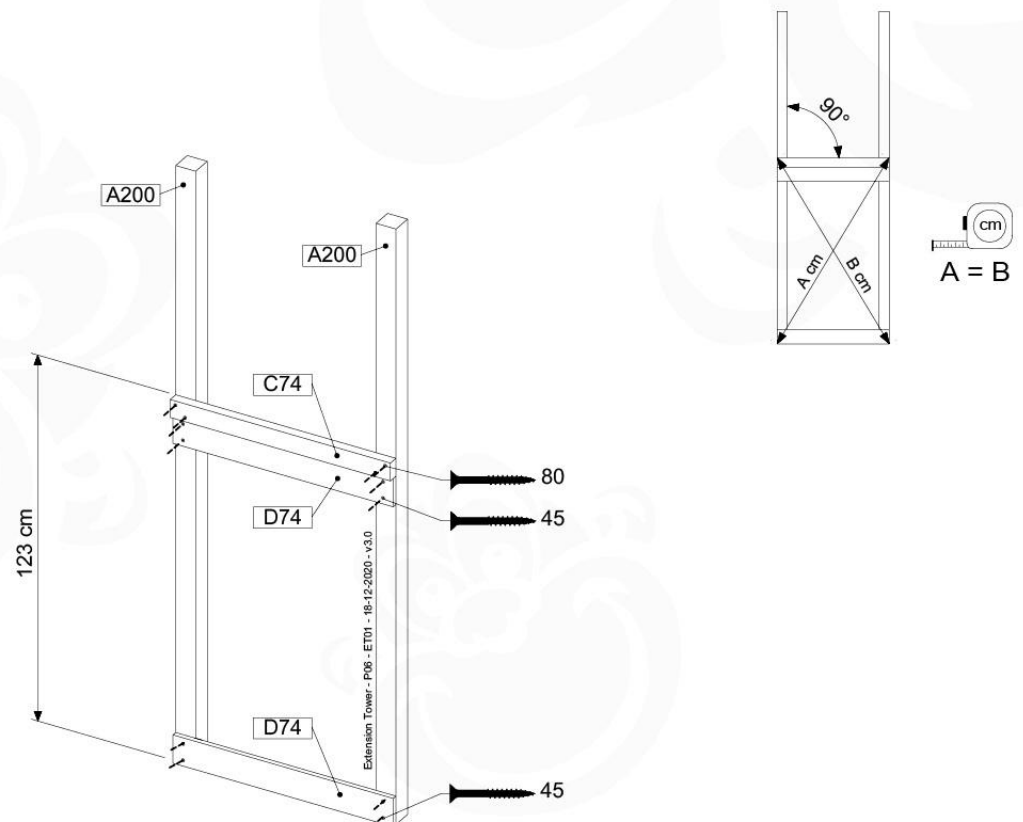

08 Extension Tower

ET01

(194_100)

	PartNo	PartName	QTY.
Hardware Pack 100_600	001_406	Stealth Screw 8x45	4
	002_220	Gap Point Screw T25 - 5x45	60
	002_223	Gap Point Screw T25 - 5x80	12
Other	007_001	Ground-anchor	2
Hardware Pack 100_600	022_31x	bpc-base version 3	2
	022_84x	bpc cover	2
Wood	A200	Post 70x70 L2000	2
	C74	Beam 740 mm	3
	D60	Board 600 mm	9
	D74	Board 740 mm	6

Extension Tower - P02 - ET01 - 18-12-2020 - v3.0

www.jungle gym.com

08-1