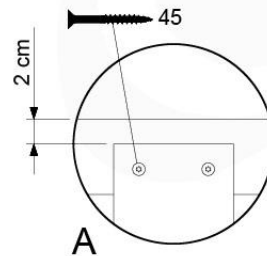

10 Balustrade

BL02 - 2x

(194_101)

	PartNo	PartName	QTY.
Hardware Pack 100_601	002_220	Gap Point Screw T25 - 5x45	16
	002_223	Gap Point Screw T25 - 5x80	4
Wood	C74	Beam 740 mm	1
	D65	Board 650 mm	4

Balustrade AL - P03 T - 28-7-2021 - v3.0

10-1

Balustrade AL - P05 T - 28-7-2021 - v3.0

min. 27mm
max. 65mm