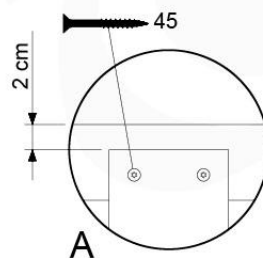

09 Balustrade

BL01 - 1x

(194_101)

	PartNo	PartName	QTY.
Hardware Pack 100_601	002_220	Gap Point Screw T25 - 5x45	16
	002_223	Gap Point Screw T25 - 5x80	4
Wood	C74	Beam 740 mm	1
	D65	Board 650 mm	4

Balustrade AL - P02.U - 28.7.2021 - v3.0

09-1

min. 27mm
max. 65mm