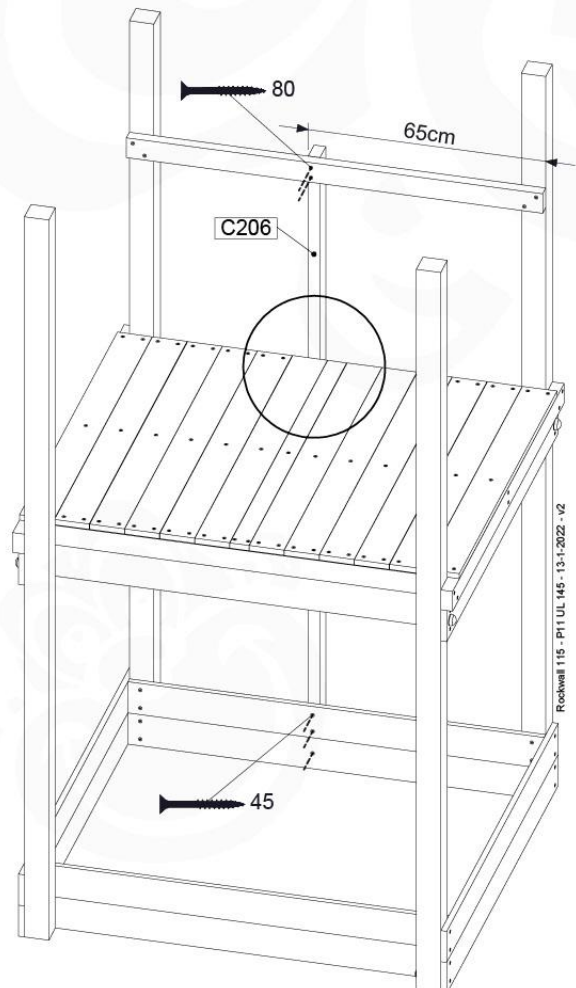

11-1

Rockwall 115 - P11 UL 145 - 13-1-2022 - v2