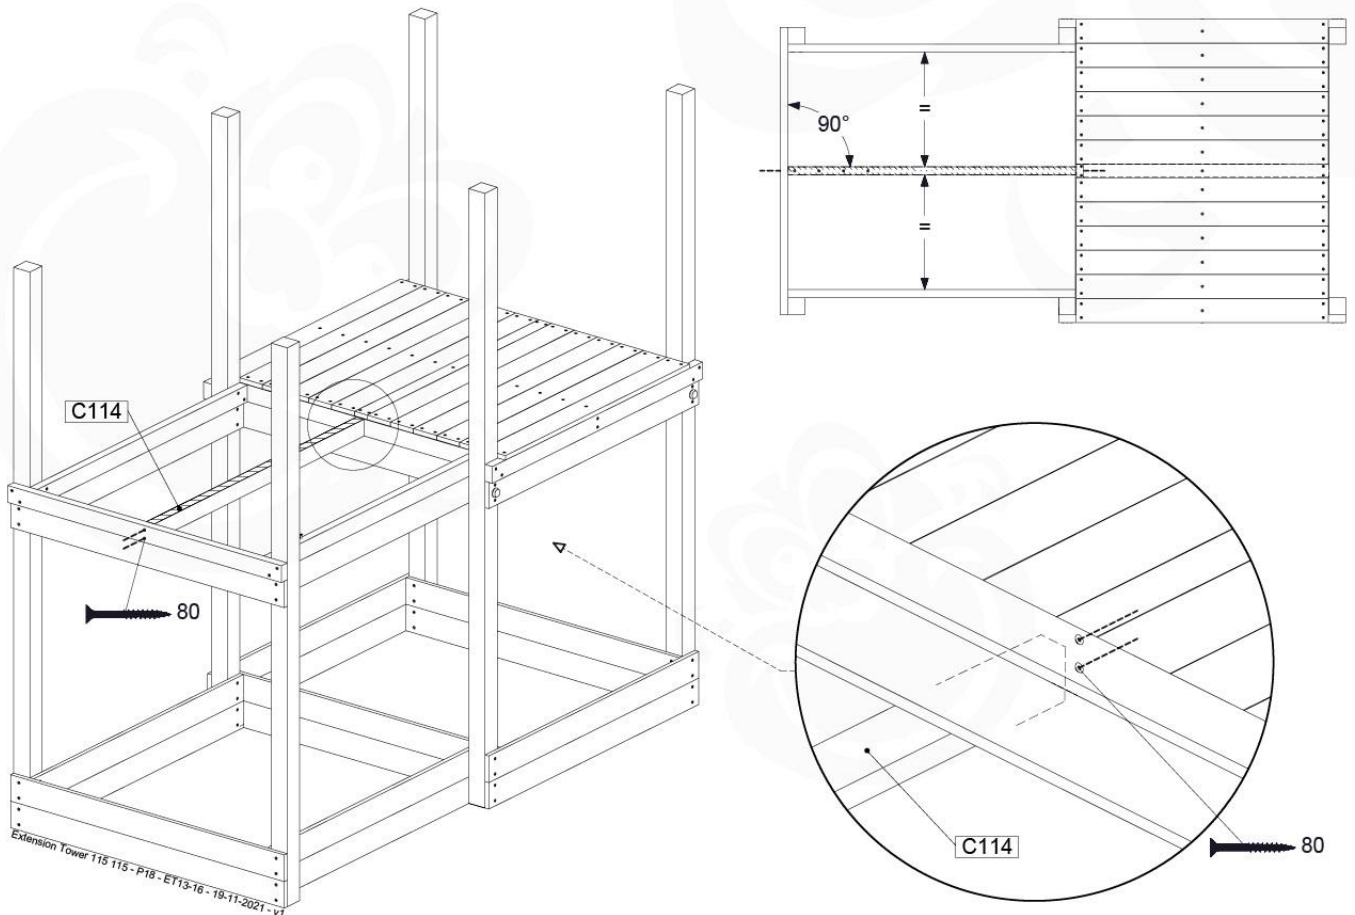

Extension Tower 115 115 - P04 - ET15 - 19-11-2021 - v1

08_Extension Tower ET15

08-1

A = B
1 cm

08-2

08-3

08-4

09 Balustrade (1x)

BL03

	PartNo	PartName	QTY.
Hardware Pack	002_220	Gap Point Screw T25 - 5x45	24
	002_223	Gap Point Screw T25 - 5x80	4
Timber	C114	Beam 1140 mm	1
	D65	Board 650 mm	6

Balustrade 120 - P04 U - 8-10-2021 - v1.1