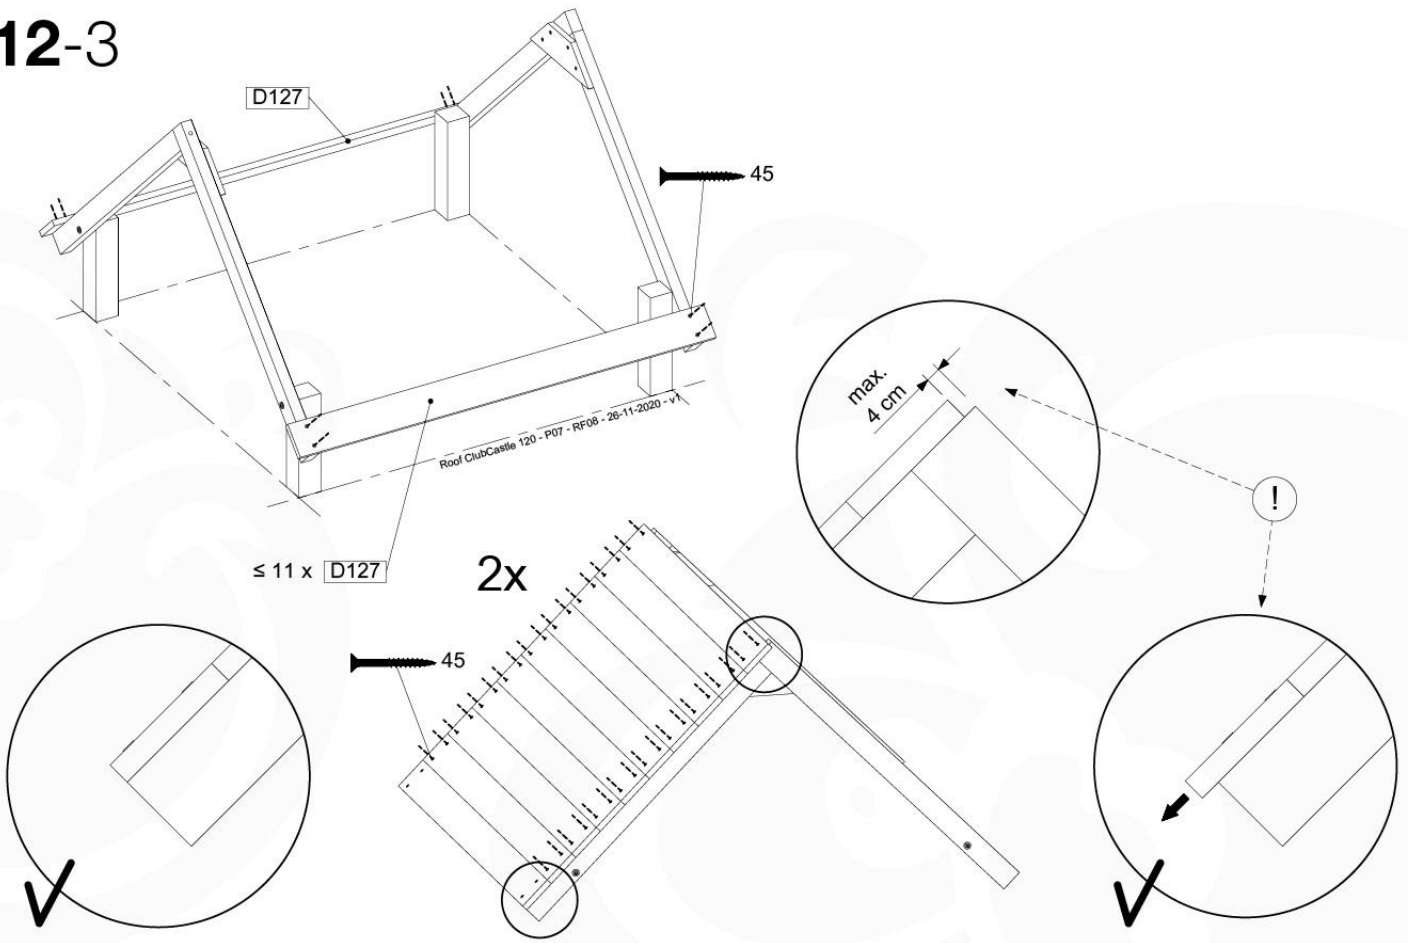

	PartNo	PartName	QTY.
Hardware Pack	001_417	Stealth Screw 8x80	4
	002_220	Gap Point Screw T25 - 5x45	100
	002_223	Gap Point Screw T25 - 5x80	8
Timber	C90	Beam 900 mm	2
	C96	Beam L=(900+beamheight) mm	2
	D65	Board 650 mm	1
	D127	Board 1270 mm	18-24

Roof ClubCastle 120 - P08 - RF08 - 26-11-2020 - v1

12-1

12-2

12-3

12-4

13 Ladder

LA15

	PartNo	PartName	QTY.
Hardware Pack	001_404	Stealth Screw 8x30	4
	002_219	Gap Point Screw T25 - 5x30	4
	002_220	Gap Point Screw T25 - 5x45	16
	002_223	Gap Point Screw T25 - 5x80	8
Other	005_03x	Ladder Rung Y/B/G/R	4
	005_522	Connection Bracket Mini Market	2
	022_835	Rung Cap	8
	120_102	Handgrip set (complete 2x)	1
Timber	C114	Beam 1140 mm	1
	C150	Beam 1500 mm	2
	C70	Beam 700 mm	1
	D65	Board 650 mm	2