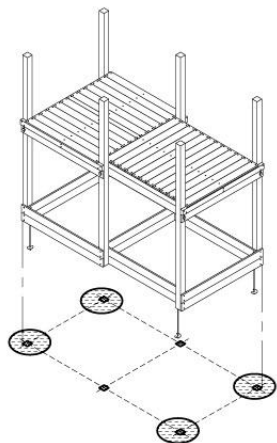

03 Timber

601_011 Timber pack Jungle Mansion 2.1

L

A 	A270	269cm - 270cm	4x
	A220	219cm - 220cm	2x
C 	C206	205cm - 206cm	1x
	C150	149cm - 150cm	2x
	C114	113cm - 114cm	15x
	C96	95cm - 96cm	2x
	C90	89cm - 90cm	2x
	C70	69cm - 70cm	2x
D 	D127	126cm - 127cm	24x
	D114	113cm - 114cm	21x
	D100	99cm - 100cm	28x
	D65	64cm - 65cm	33x

06 Playground Foundation

FD07

Foundation Plan TS - P04-FD07 - 22/02/2022

07 Base Tower

BT15

	PartNo	PartName	QTY.
Hardware Pack	001_406	Stealth Screw 8x45	6
	001_417	Stealth Screw 8x80	4
	002_220	Gap Point Screw T25 - 5x45	118
	002_223	Gap Point Screw T25 - 5x80	20
	022_31x	bpc-base version 3	8
	022_84x	bpc cover	8
Other	007_001	Ground-anchor	2
Timber	A270	Post 70x70 L2700	4
	C114	Beam 1140 mm	5
	D100	Board 1000 mm	14
	D114	Board 1140 mm	12

Base Tower NL - P09 - BT15 - 15-10-2021 - v2.1

07-1

Base Tower NL - P17 - BT15 - 15-10-2021 - v2.1

07-2

07-3

07-4

08 Extended Tower

ET15