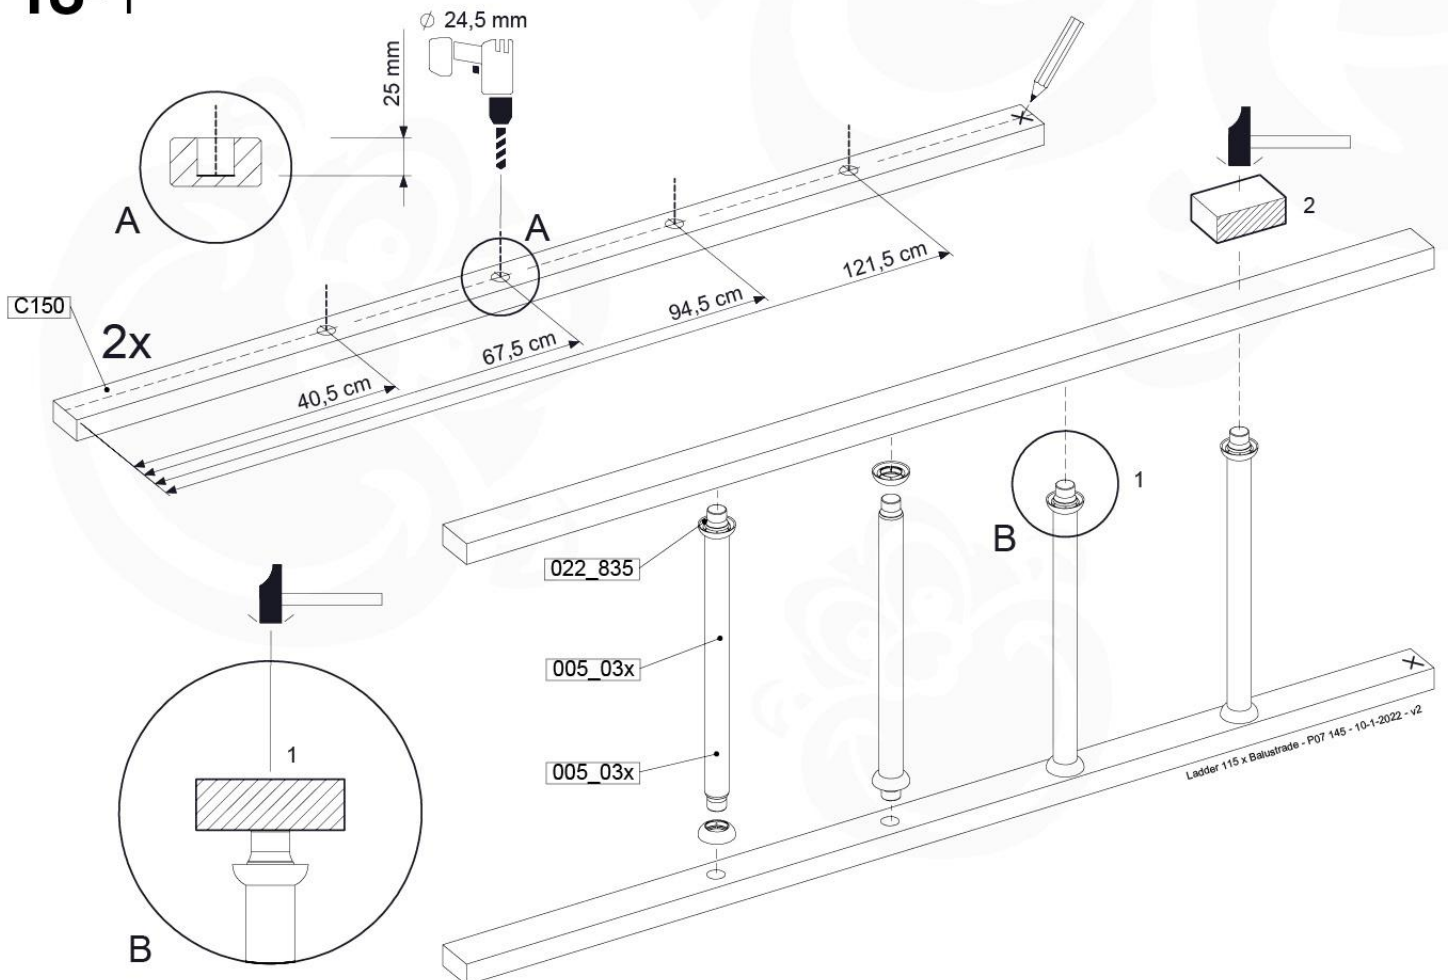

13-1

Ladder 115 x Balustrade - P07 145 - 10-1-2022 - v2