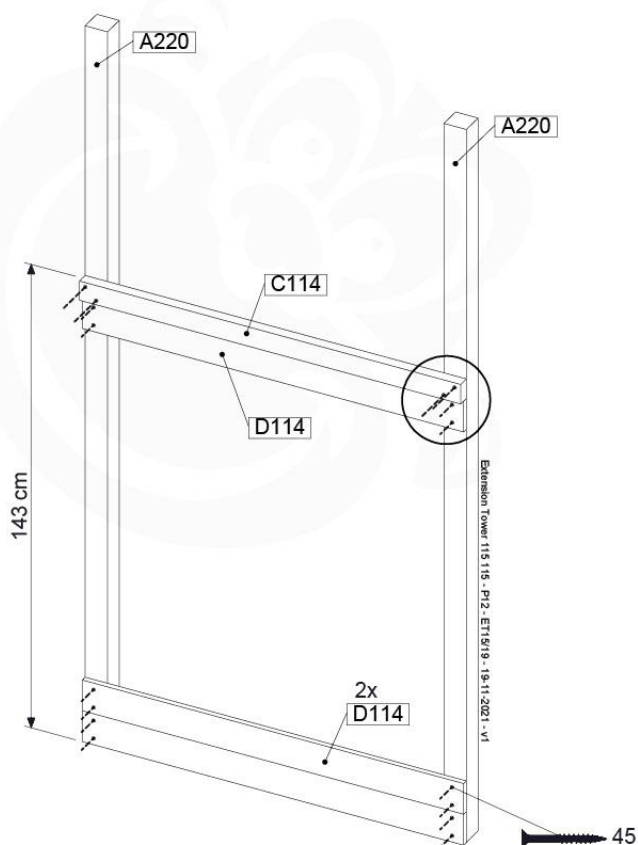

08 Extended Tower

ET15

	PartNo	PartName	QTY.
Hardware pack	001_406	Stealth Screw 8x45	4
	001_417	Stealth Screw 8x80	2
	002_220	Gap Point Screw T25 - 5x45	106
	002_223	Gap Point Screw T25 - 5x80	16
Other	007_001	Ground-anchor	2
	022_31x	bpc-base version 3	4
	022_84x	bpc cover	4
Timber	A220	Post 70x70 L2200	2
	C114	Beam 1140 mm	4
	D100	Board 1000 mm	14
	D114	Board 1140 mm	9

08_Extension Tower ET15

08-1

A = B
1 cm