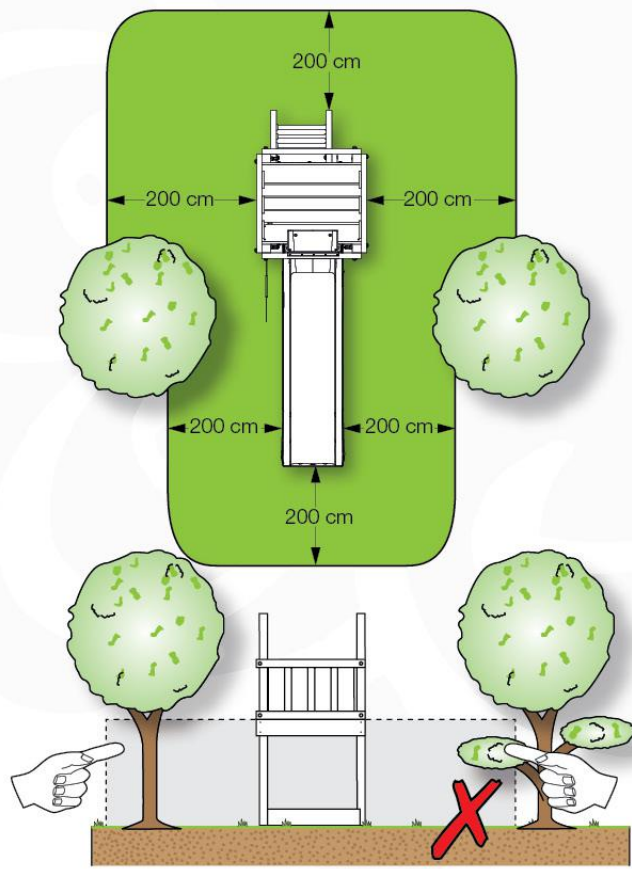

05 Safe Playground Planning

05-1

05-2

05-3

05-4

05-5