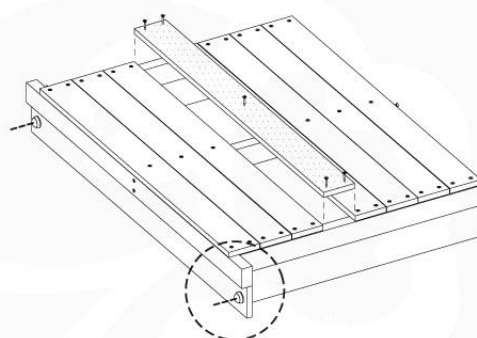

Extension Tower 115 115 - P04 - ET15 - 19-11-2021 - v1

08_Extension Tower ET15

08-1

A = B
1 cm

08-2

08-3

08-4

09 Balustrade (1x)

BL03

	PartNo	PartName	QTY.
Hardware Pack	002_220	Gap Point Screw T25 - 5x45	24
	002_223	Gap Point Screw T25 - 5x80	4
Timber	C114	Beam 1140 mm	1
	D65	Board 650 mm	6

Balustrade 120 - P04 U - 8-10-2021 - v1.1