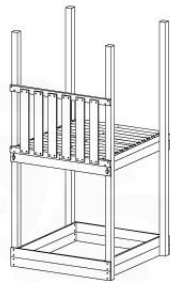

BL03

	PartNo	PartName	QTY.
Hardware Pack	002_220	Gap Point Screw T25 - 5x45	24
	002_223	Gap Point Screw T25 - 5x80	4
Timber	C114	Beam 1140 mm	1
	D65	Board 650 mm	6

Balustrade 120 - P04 U - 8-10-2021 - v1.1

09-1

6 x D65

min. 26 mm
max. 85 mm

45

10 Balustrade (2x)

BL04

	PartNo	PartName	QTY.
Hardware Pack	002_220	Gap Point Screw T25 - 5x45	24
	002_223	Gap Point Screw T25 - 5x80	4
Timber	C114	Beam 1140 mm	1
	D65	Board 650 mm	6

Balustrade 120 - P03 T - 8-10-2021 - v1.1

Original Manual No. Balustrade 120

10-1

Balustrade 120 - P03 T - 8-10-2021 - v1.1

11 Rock Wall

RW09

	PartNo	PartName	QTY.
Hardware Pack	001_102	Washer Head Screw T40 M8x30	10
	002_220	Gap Point Screw T25 - 5x45	44
	002_223	Gap Point Screw T25 - 5x80	8
	003_010	M8 spring lock washer	10
	004_050	M8 22mm Drive in Nut	10
Other	022_50x	Climbing Rock	5
	120_102	Handgrip set (complete 2x)	1
Timber	C114	Beam 1140 mm	1
	C206	Beam 2060 mm	1
	D65	Board 650 mm	10