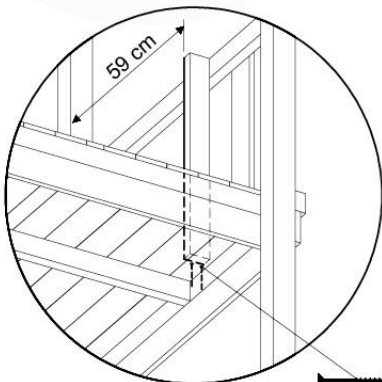

17 Slide Set

SL13

	PartNo	PartName	QTY.
Hardware Pack	000_101	Nail Pan Head	10
	002_220	Gap Point Screw T25 - 5x45	8
	002_223	Gap Point Screw T25 - 5x80	8
	002_308	Gap Point Screw T25 - 5x20	2
Other	120_102	Handgrip set (complete 2x)	1
	123_200	Bumperpad	1
	324_xxx 334_xxx	Wavy Star Slide XL 2200 mm / Wavy Star Slide XXL 2650 mm	1
Timber	C114	Beam 1140 mm	1
	C70	Beam 700 mm	1
	D65	Board 650 mm	2

17-1