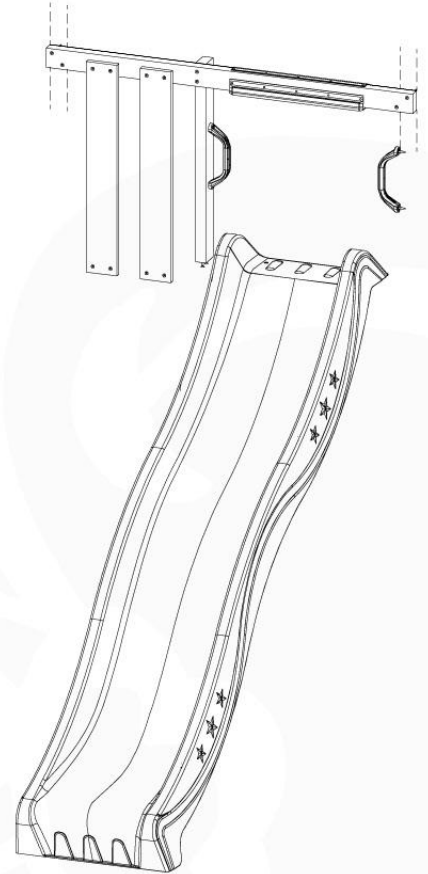

17 Slide Set

SL13

	PartNo	PartName	QTY.
Hardware Pack	000_101	Nail Pan Head	10
	002_220	Gap Point Screw T25 - 5x45	8
	002_223	Gap Point Screw T25 - 5x80	8
	002_308	Gap Point Screw T25 - 5x20	2
Other	120_102	Handgrip set (complete 2x)	1
	123_200	Bumperpad	1
	324_xxx 334_xxx	Wavy Star Slide XL 2200 mm / Wavy Star Slide XXL 2650 mm	1
Timber	C114	Beam 1140 mm	1
	C70	Beam 700 mm	1
	D65	Board 650 mm	2