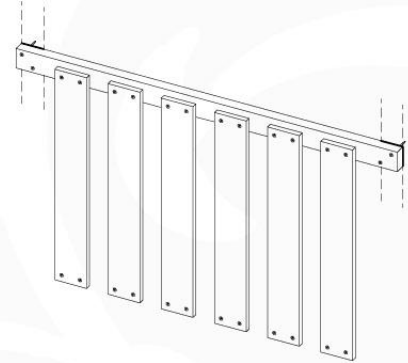

09-1

6 x D65

min. 26 mm
max. 85 mm

45

10 Balustrade (2x)

BL04

	PartNo	PartName	QTY.
Hardware Pack	002_220	Gap Point Screw T25 - 5x45	24
	002_223	Gap Point Screw T25 - 5x80	4
Timber	C114	Beam 1140 mm	1
	D65	Board 650 mm	6