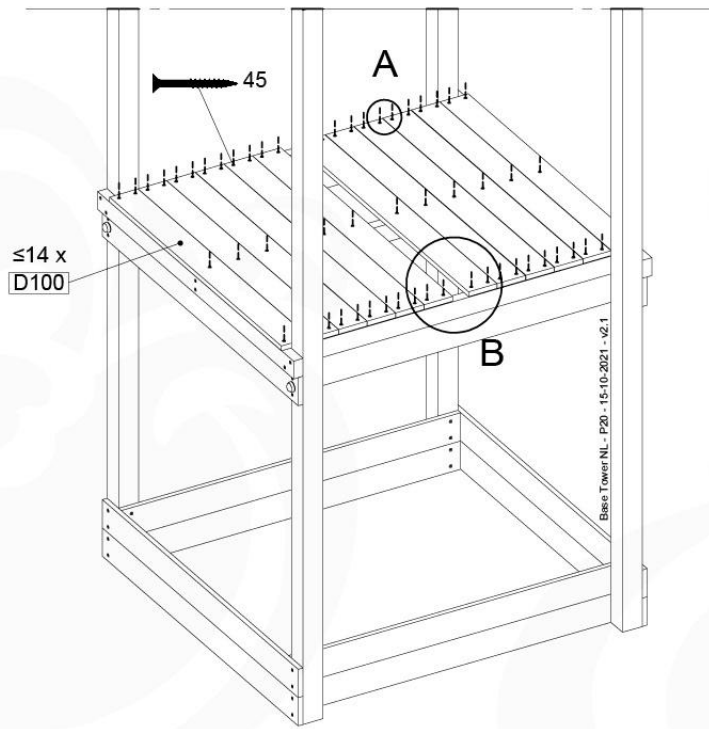

06 Playground Foundation

FD07

Foundation Plan TS - P04-FD07 - 22/02/2022

07 Base Tower

BT15

	PartNo	PartName	QTY.
Hardware Pack	001_406	Stealth Screw 8x45	6
	001_417	Stealth Screw 8x80	4
	002_220	Gap Point Screw T25 - 5x45	118
	002_223	Gap Point Screw T25 - 5x80	20
	022_31x	bpc-base version 3	8
	022_84x	bpc cover	8
Other	007_001	Ground-anchor	2
Timber	A270	Post 70x70 L2700	4
	C114	Beam 1140 mm	5
	D100	Board 1000 mm	14
	D114	Board 1140 mm	12

Base Tower NL - P09 - BT15 - 15-10-2021 - v2.1

07-1

Base Tower NL - P17 - BT15 - 15-10-2021 - v2.1

07-2

07-3

07-4

08 Extended Tower

ET15