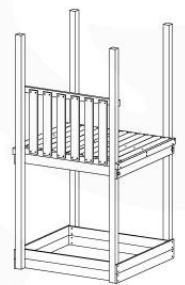

09-1

6 x D65

min. 26 mm
max. 85 mm

45