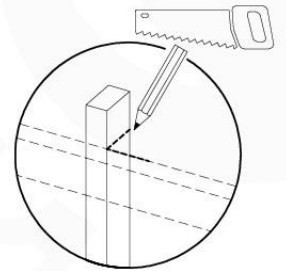

17 Slide Set

SL13

	PartNo	PartName	QTY.
Hardware Pack	000_101	Nail Pan Head	10
	002_220	Gap Point Screw T25 - 5x45	8
	002_223	Gap Point Screw T25 - 5x80	8
	002_308	Gap Point Screw T25 - 5x20	2
Other	120_102	Handgrip set (complete 2x)	1
	123_200	Bumperpad	1
	324_xxx 334_xxx	Wavy Star Slide XL 2200 mm / Wavy Star Slide XXL 2650 mm	1
Timber	C114	Beam 1140 mm	1
	C70	Beam 700 mm	1
	D65	Board 650 mm	2

17-1