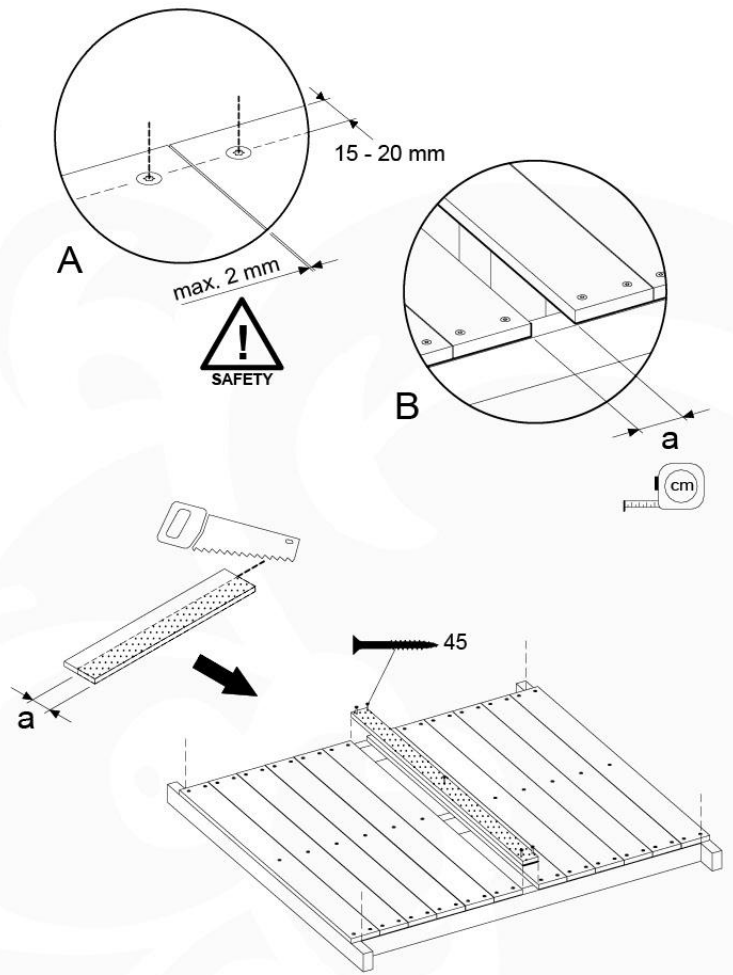

06 Playground Foundation

FD07

Foundation Plan TS - P04-FD07 - 22/02/2022

07 Base Tower

BT15

	PartNo	PartName	QTY.
Hardware Pack	001_406	Stealth Screw 8x45	6
	001_417	Stealth Screw 8x80	4
	002_220	Gap Point Screw T25 - 5x45	118
	002_223	Gap Point Screw T25 - 5x80	20
	022_31x	bpc-base version 3	8
	022_84x	bpc cover	8
Other	007_001	Ground-anchor	2
Timber	A270	Post 70x70 L2700	4
	C114	Beam 1140 mm	5
	D100	Board 1000 mm	14
	D114	Board 1140 mm	12

Base Tower NL - P09 - BT15 - 15-10-2021 - v2.1

07-1

Base Tower NL - P17 - BT15 - 15-10-2021 - v2.1

07-2

07-3

07-4

08 Extended Tower

ET15

	PartNo	PartName	QTY.
Hardware pack	001_406	Stealth Screw 8x45	4
	001_417	Stealth Screw 8x80	2
	002_220	Gap Point Screw T25 - 5x45	106
	002_223	Gap Point Screw T25 - 5x80	16
Other	007_001	Ground-anchor	2
	022_31x	bpc-base version 3	4
	022_84x	bpc cover	4
Timber	A220	Post 70x70 L2200	2
	C114	Beam 1140 mm	4
	D100	Board 1000 mm	14
	D114	Board 1140 mm	9