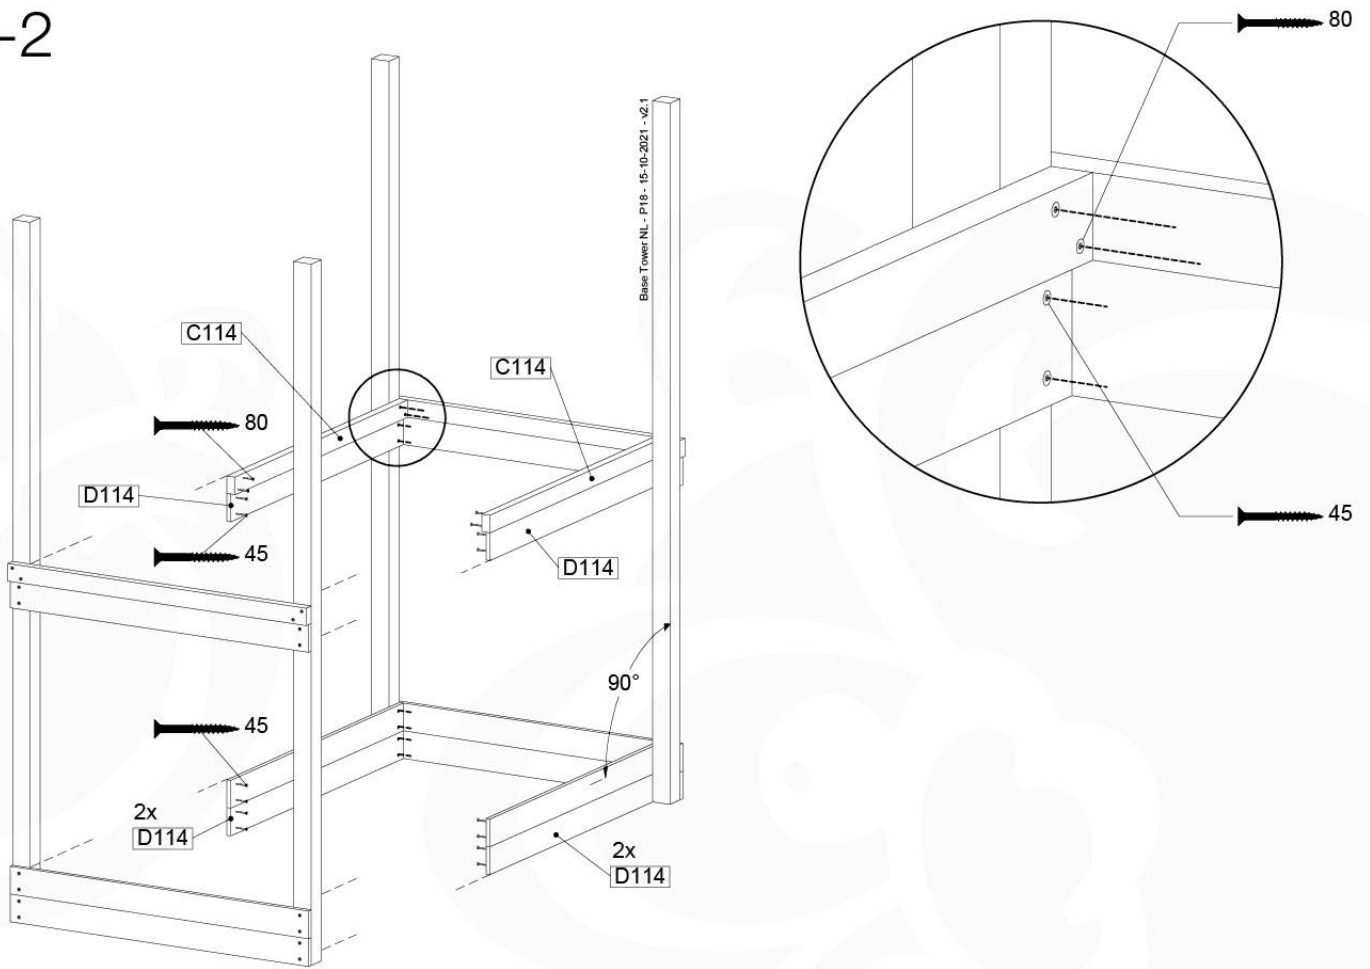

06 Playground Foundation

FD07

Foundation Plan TS - P04-FD07 - 22/02/2022

07 Base Tower

BT15

	PartNo	PartName	QTY.
Hardware Pack	001_406	Stealth Screw 8x45	6
	001_417	Stealth Screw 8x80	4
	002_220	Gap Point Screw T25 - 5x45	118
	002_223	Gap Point Screw T25 - 5x80	20
	022_31x	bpc-base version 3	8
	022_84x	bpc cover	8
Other	007_001	Ground-anchor	2
Timber	A270	Post 70x70 L2700	4
	C114	Beam 1140 mm	5
	D100	Board 1000 mm	14
	D114	Board 1140 mm	12

Base Tower NL - P09 - BT15 - 15-10-2021 - v2.1

07-1

Base Tower NL - P17 - BT15 - 15-10-2021 - v2.1

07-2

07-3

07-4

08 Extended Tower

ET15

	PartNo	PartName	QTY.
Hardware pack	001_406	Stealth Screw 8x45	4
	001_417	Stealth Screw 8x80	2
	002_220	Gap Point Screw T25 - 5x45	106
	002_223	Gap Point Screw T25 - 5x80	16
Other	007_001	Ground-anchor	2
	022_31x	bpc-base version 3	4
	022_84x	bpc cover	4
Timber	A220	Post 70x70 L2200	2
	C114	Beam 1140 mm	4
	D100	Board 1000 mm	14
	D114	Board 1140 mm	9