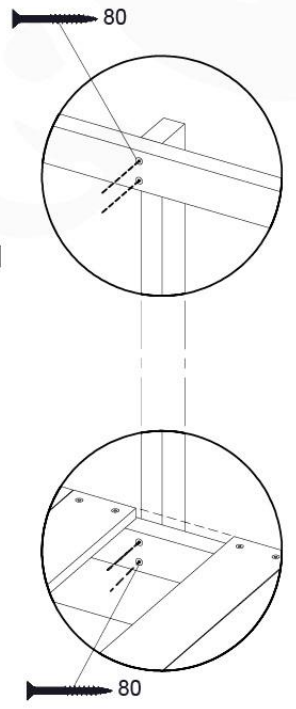

13-3

Ladder 115 x Balustrade - P10 UL - 10-1-2022 - v2