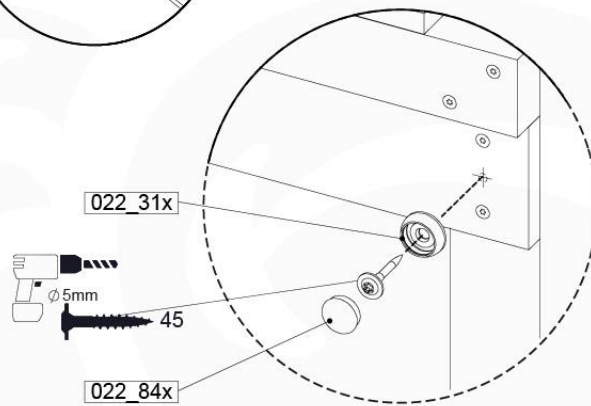

Extension Tower 115 115 - P04 - ET15 - 19-11-2021 - v1

08_Extension Tower ET15

08-1

A = B
1 cm

08-2

08-3

08-4

09 Balustrade (1x)

BL03

	PartNo	PartName	QTY.
Hardware Pack	002_220	Gap Point Screw T25 - 5x45	24
	002_223	Gap Point Screw T25 - 5x80	4
Timber	C114	Beam 1140 mm	1
	D65	Board 650 mm	6

Balustrade 120 - P04 U - 8-10-2021 - v1.1