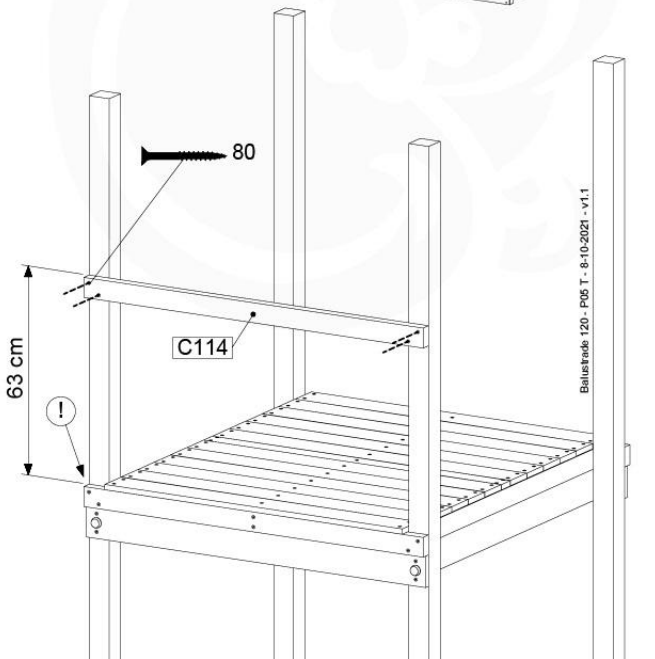

09-1

6 x D65

min. 26 mm
max. 85 mm

45

10 Balustrade (2x)

BL04

	PartNo	PartName	QTY.
Hardware Pack	002_220	Gap Point Screw T25 - 5x45	24
	002_223	Gap Point Screw T25 - 5x80	4
Timber	C114	Beam 1140 mm	1
	D65	Board 650 mm	6

Balustrade 120 - P03 T - 8-10-2021 - v1.1

Original Manual No. Balustrade 120

10-1

Balustrade 120 - P03 T - 8-10-2021 - v1.1

11 Rock Wall

RW09

	PartNo	PartName	QTY.
Hardware Pack	001_102	Washer Head Screw T40 M8x30	10
	002_220	Gap Point Screw T25 - 5x45	44
	002_223	Gap Point Screw T25 - 5x80	8
	003_010	M8 spring lock washer	10
	004_050	M8 22mm Drive in Nut	10
Other	022_50x	Climbing Rock	5
	120_102	Handgrip set (complete 2x)	1
Timber	C114	Beam 1140 mm	1
	C206	Beam 2060 mm	1
	D65	Board 650 mm	10