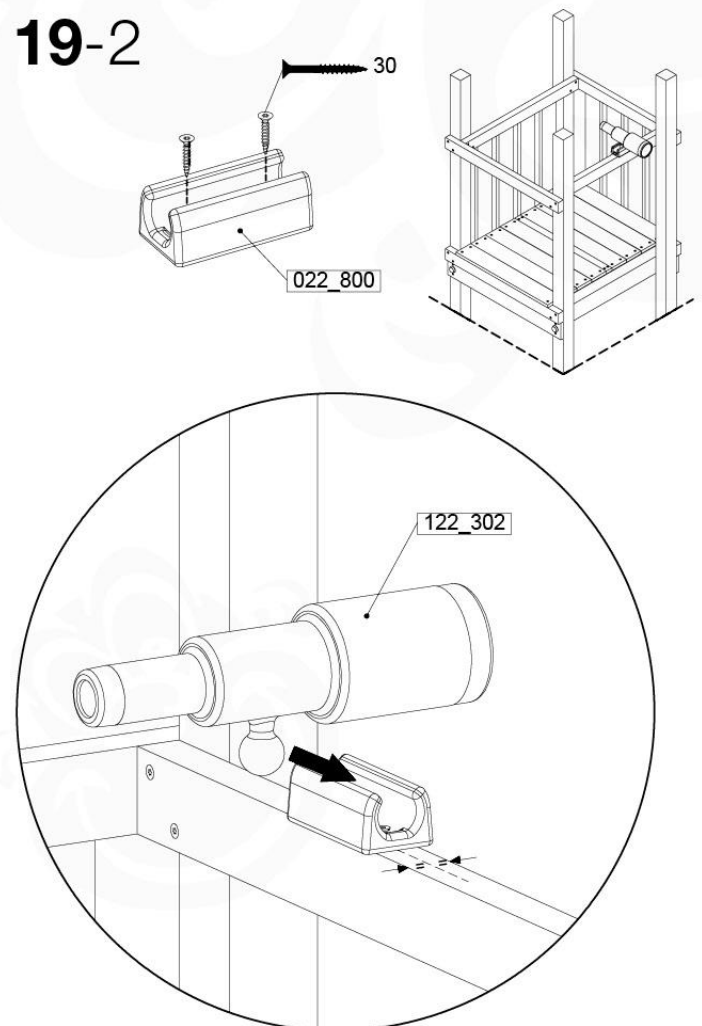

19-2

Accessory set - P03 - 29-9-2021 - 14