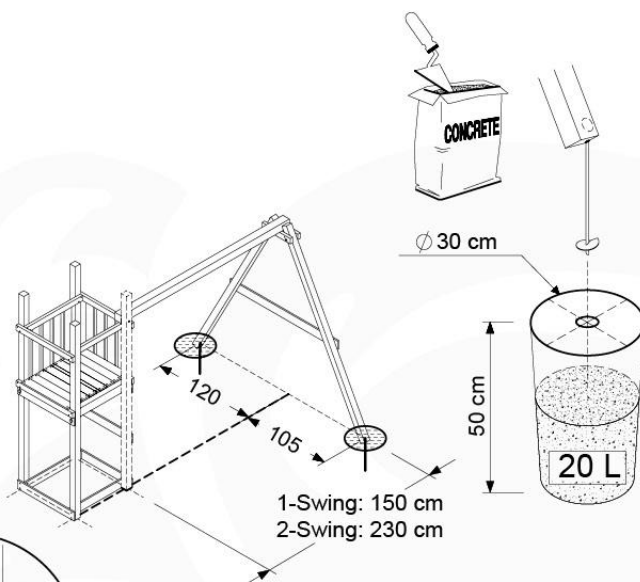

06 Playground Foundation

FD07

Foundation Plan TS - P04-FD07 - 22/02/2022

07 Base Tower

BT15

	PartNo	PartName	QTY.
Hardware Pack	001_406	Stealth Screw 8x45	6
	001_417	Stealth Screw 8x80	4
	002_220	Gap Point Screw T25 - 5x45	118
	002_223	Gap Point Screw T25 - 5x80	20
	022_31x	bpc-base version 3	8
	022_84x	bpc cover	8
Other	007_001	Ground-anchor	2
Timber	A270	Post 70x70 L2700	4
	C114	Beam 1140 mm	5
	D100	Board 1000 mm	14
	D114	Board 1140 mm	12