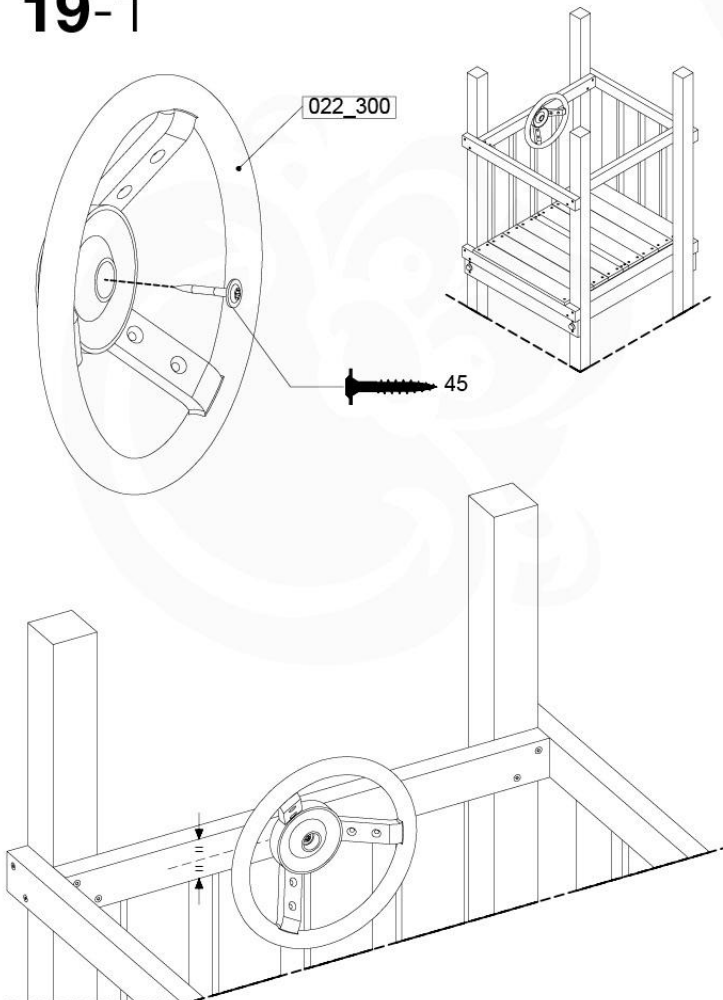

19 Accessories

AC01

(194_119)

	PartNo	PartName	QTY.
Hardware Pack 100_617	001_406	Stealth Screw 8x45	1
	002_041	Dome head screw 4.5 x 20 mm	3
	002_042	Dome head screw 3.5 x 13mm	4
	002_219	Gap Point Screw T25 - 5x30	2
Other	022_300	Steering Wheel	1
	022_800	Rail P/T 105	1
	022_910	Sandpad	1
	103_901	Logo ID Plate	1
	104_107	Tool Set Climbing Units	1
	120_024	Tower Flag	1
	122_302	Telescope	1

Accessory set - P02 - 29-9-2021 - 14

19-1

19-2

Accessory set - P03 - 29-9-2021 - 14