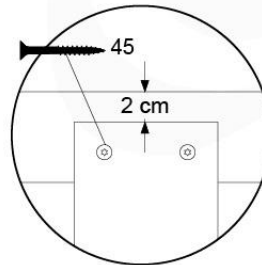

10-1

Balustrade 120 - P03 T - 8-10-2021 - v1.1