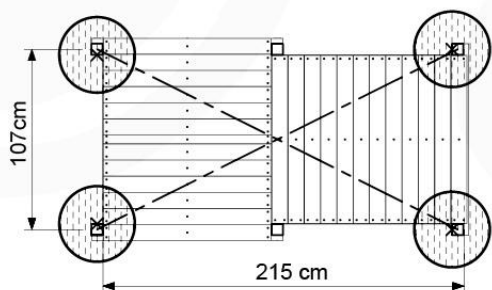

06 Playground Foundation

FD07

Foundation Plan TS - P04-FD07 - 22/02/2022