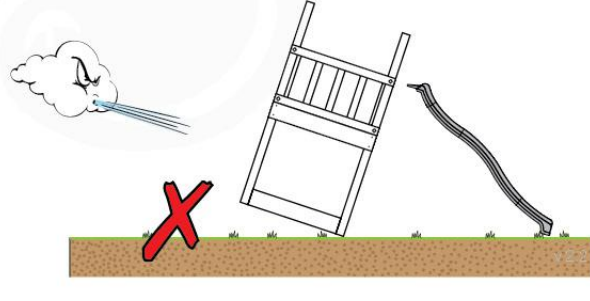

06 Playground Foundation

FD07

Foundation Plan TS - P04-FD07 - 22/02/2022

07 Base Tower

BT15

	PartNo	PartName	QTY.
Hardware Pack	001_406	Stealth Screw 8x45	6
	001_417	Stealth Screw 8x80	4
	002_220	Gap Point Screw T25 - 5x45	118
	002_223	Gap Point Screw T25 - 5x80	20
	022_31x	bpc-base version 3	8
	022_84x	bpc cover	8
Other	007_001	Ground-anchor	2
Timber	A270	Post 70x70 L2700	4
	C114	Beam 1140 mm	5
	D100	Board 1000 mm	14
	D114	Board 1140 mm	12