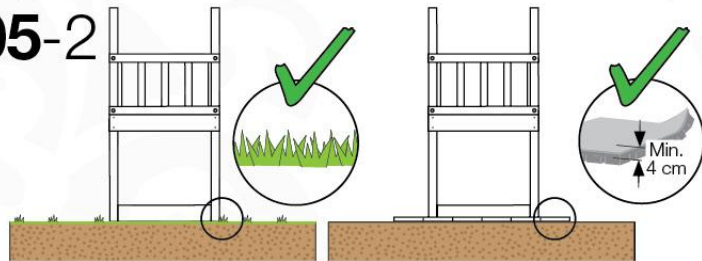

05 Safe Playground Planning

05-1

05-2

05-3

05-4

05-5