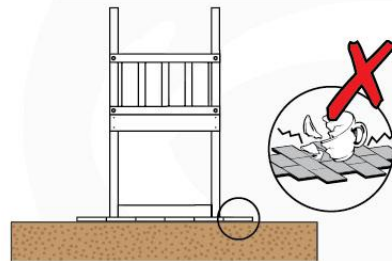

05 Safe Playground Planning

05-1

05-2

05-3

05-4

05-5