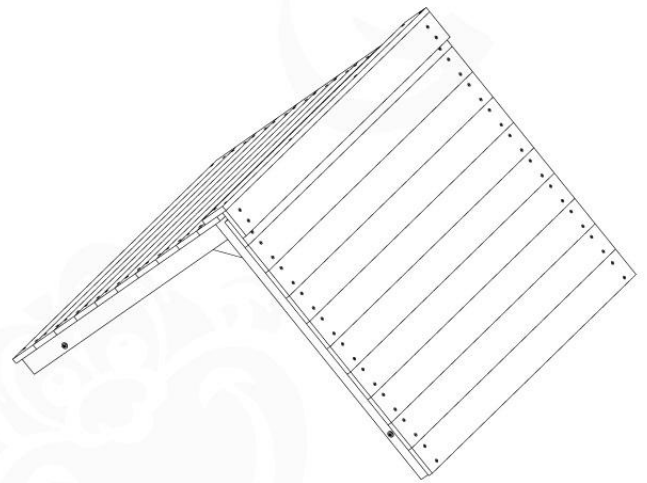

12 Roof

RF08

	PartNo	PartName	QTY.
Hardware Pack	001_417	Stealth Screw 8x80	4
	002_220	Gap Point Screw T25 - 5x45	100
	002_223	Gap Point Screw T25 - 5x80	8
Timber	C90	Beam 900 mm	2
	C96	Beam L=(900+beamheight) mm	2
	D65	Board 650 mm	1
	D127	Board 1270 mm	18-24