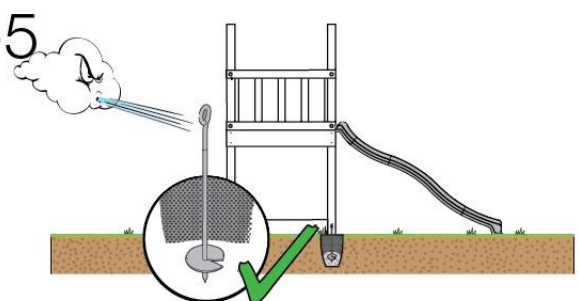

06 Playground Foundation

FD07

Foundation Plan TS - P04-FD07 - 22/02/2022

07 Base Tower

BT15

	PartNo	PartName	QTY.
Hardware Pack	001_406	Stealth Screw 8x45	6
	001_417	Stealth Screw 8x80	4
	002_220	Gap Point Screw T25 - 5x45	118
	002_223	Gap Point Screw T25 - 5x80	20
	022_31x	bpc-base version 3	8
	022_84x	bpc cover	8
Other	007_001	Ground-anchor	2
Timber	A270	Post 70x70 L2700	4
	C114	Beam 1140 mm	5
	D100	Board 1000 mm	14
	D114	Board 1140 mm	12