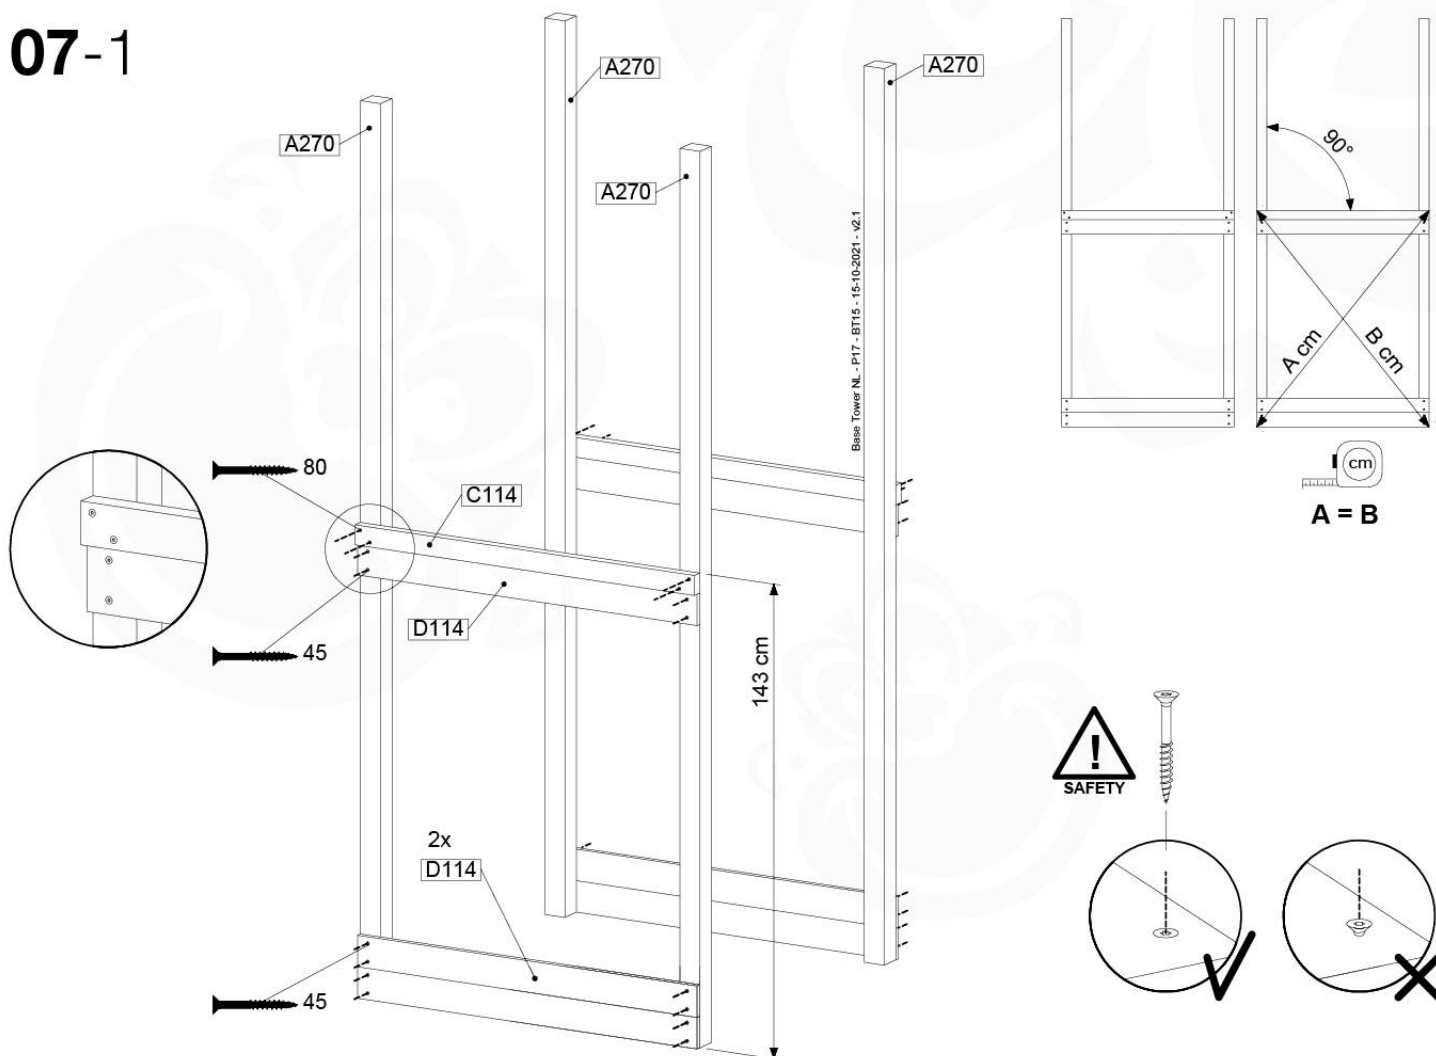

07-1

Base Tower NL - P17 - BT15 - 15-10-2021 - v2.1