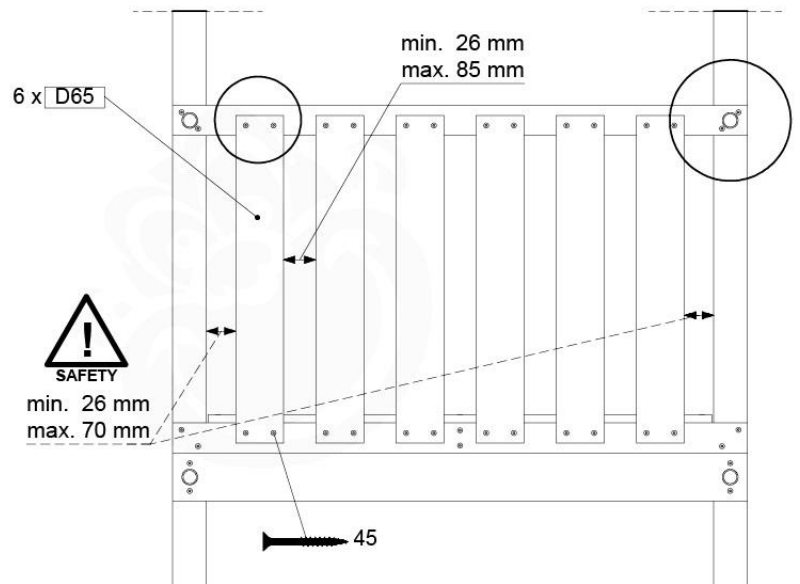

10 Balustrade (2x)

BL04

	PartNo	PartName	QTY.
Hardware Pack	002_220	Gap Point Screw T25 - 5x45	24
	002_223	Gap Point Screw T25 - 5x80	4
Timber	C114	Beam 1140 mm	1
	D65	Board 650 mm	6

Balustrade 120 - P03 T - 8-10-2021 - v1.1

Original Manual No. Balustrade 120

10-1

Balustrade 120 - P03 T - 8-10-2021 - v1.1