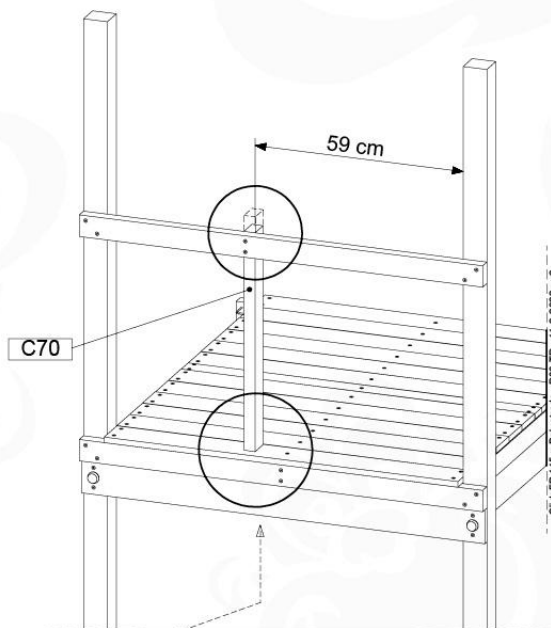

17 Slide Set

SL13

	PartNo	PartName	QTY.
Hardware Pack	000_101	Nail Pan Head	10
	002_220	Gap Point Screw T25 - 5x45	8
	002_223	Gap Point Screw T25 - 5x80	8
	002_308	Gap Point Screw T25 - 5x20	2
Other	120_102	Handgrip set (complete 2x)	1
	123_200	Bumperpad	1
	324_xxx 334_xxx	Wavy Star Slide XL 2200 mm / Wavy Star Slide XXL 2650 mm	1
Timber	C114	Beam 1140 mm	1
	C70	Beam 700 mm	1
	D65	Board 650 mm	2

17-1