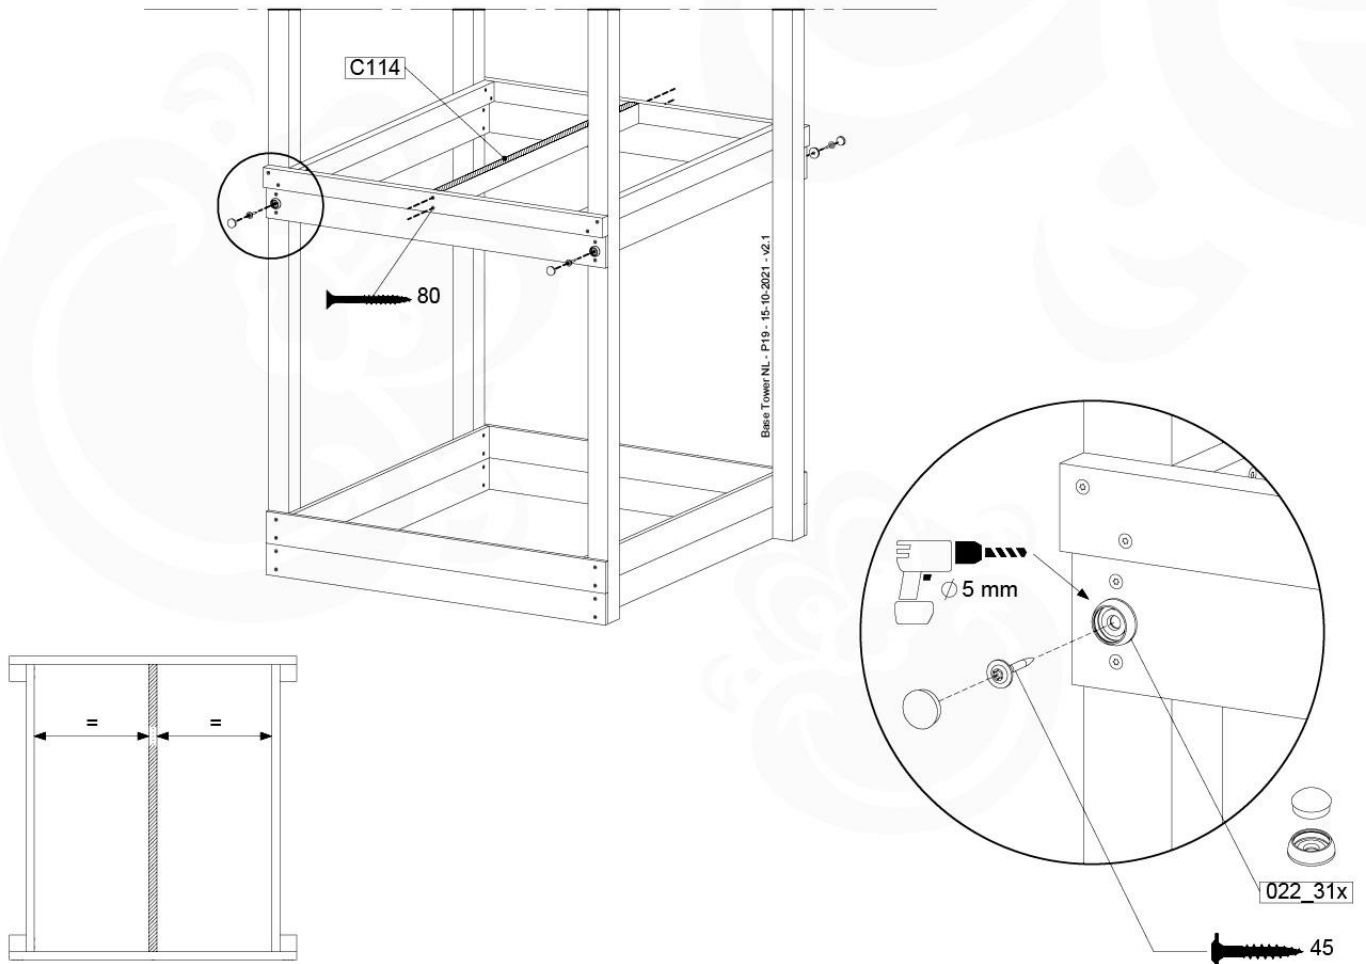

Base Tower NL - P09 - BT15 - 15-10-2021 - v2.1

07-1

Base Tower NL - P17 - BT15 - 15-10-2021 - v2.1

07-2

07-3

07-4

08 Extended Tower

ET15

	PartNo	PartName	QTY.
Hardware pack	001_406	Stealth Screw 8x45	4
	001_417	Stealth Screw 8x80	2
	002_220	Gap Point Screw T25 - 5x45	106
	002_223	Gap Point Screw T25 - 5x80	16
Other	007_001	Ground-anchor	2
	022_31x	bpc-base version 3	4
	022_84x	bpc cover	4
Timber	A220	Post 70x70 L2200	2
	C114	Beam 1140 mm	4
	D100	Board 1000 mm	14
	D114	Board 1140 mm	9