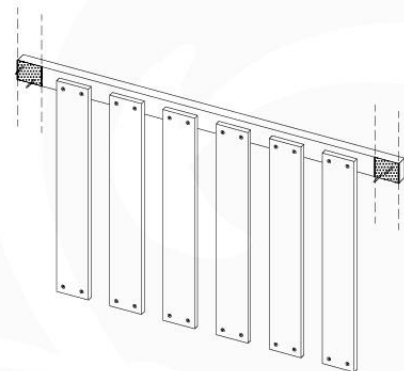

Extension Tower 115 115 - P04 - ET15 - 19-11-2021 - v1

08_Extension Tower ET15

08-1

A = B
1 cm

08-2

08-3

08-4

09 Balustrade (1x)

BL03

	PartNo	PartName	QTY.
Hardware Pack	002_220	Gap Point Screw T25 - 5x45	24
	002_223	Gap Point Screw T25 - 5x80	4
Timber	C114	Beam 1140 mm	1
	D65	Board 650 mm	6

Balustrade 120 - P04 U - 8-10-2021 - v1.1