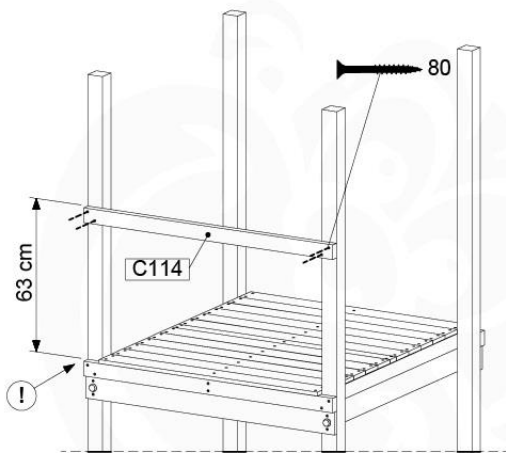

17 Slide Set

SL13

	PartNo	PartName	QTY.
Hardware Pack	000_101	Nail Pan Head	10
	002_220	Gap Point Screw T25 - 5x45	8
	002_223	Gap Point Screw T25 - 5x80	8
	002_308	Gap Point Screw T25 - 5x20	2
Other	120_102	Handgrip set (complete 2x)	1
	123_200	Bumperpad	1
	324_xxx 334_xxx	Wavy Star Slide XL 2200 mm / Wavy Star Slide XXL 2650 mm	1
Timber	C114	Beam 1140 mm	1
	C70	Beam 700 mm	1
	D65	Board 650 mm	2

17-1