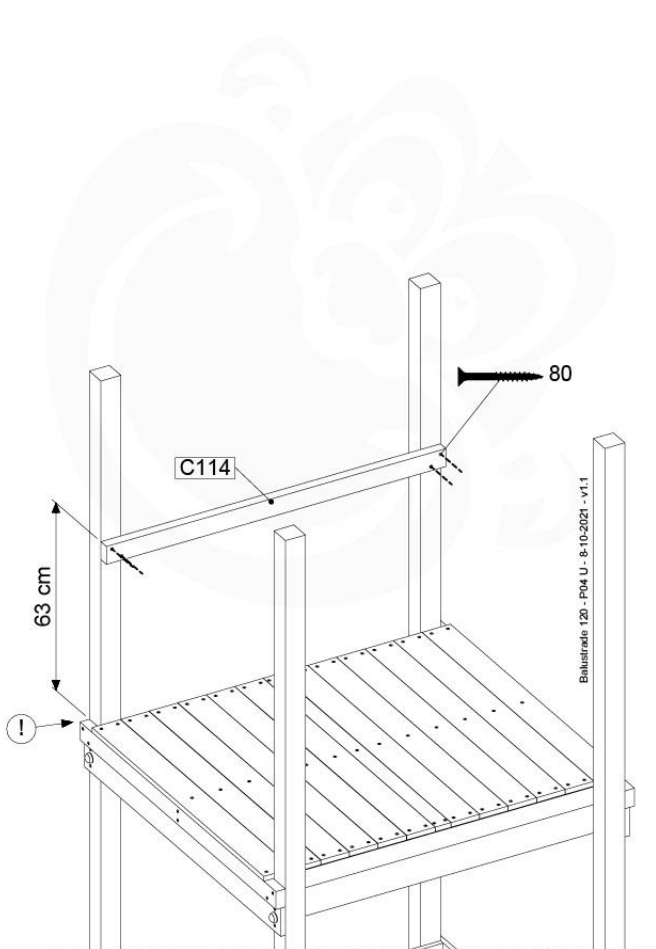

09-1

6 x D65

min. 26 mm
max. 85 mm

45