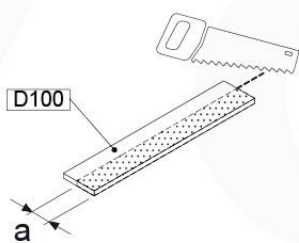

Extension Tower 115 115 - P04 - ET15 - 19-11-2021 - v1

08_Extension Tower ET15

08-1

A = B
1 cm

08-2

08-3

08-4

09 Balustrade (1x)

BL03

	PartNo	PartName	QTY.
Hardware Pack	002_220	Gap Point Screw T25 - 5x45	24
	002_223	Gap Point Screw T25 - 5x80	4
Timber	C114	Beam 1140 mm	1
	D65	Board 650 mm	6

Balustrade 120 - P04 U - 8-10-2021 - v1.1