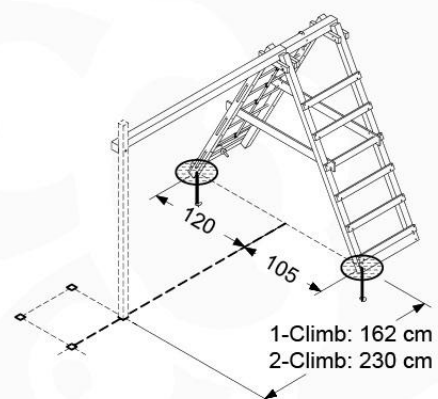

06 Playground Foundation

FD07

Foundation Plan TS - P04-FD07 - 22/02/2022

07 Base Tower

BT15

	PartNo	PartName	QTY.
Hardware Pack	001_406	Stealth Screw 8x45	6
	001_417	Stealth Screw 8x80	4
	002_220	Gap Point Screw T25 - 5x45	118
	002_223	Gap Point Screw T25 - 5x80	20
	022_31x	bpc-base version 3	8
	022_84x	bpc cover	8
Other	007_001	Ground-anchor	2
Timber	A270	Post 70x70 L2700	4
	C114	Beam 1140 mm	5
	D100	Board 1000 mm	14
	D114	Board 1140 mm	12