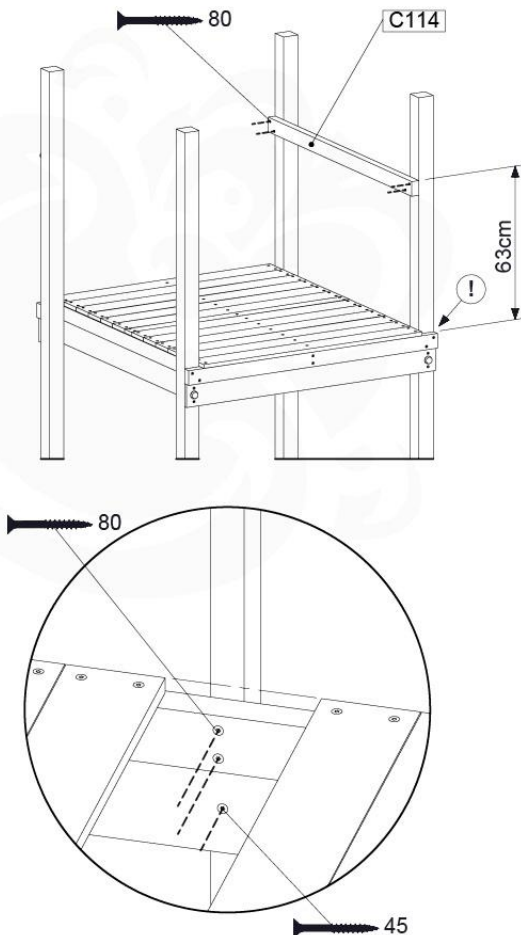

11-1

Rockwall 115 - P11 UL 145 - 13-1-2022 - v2