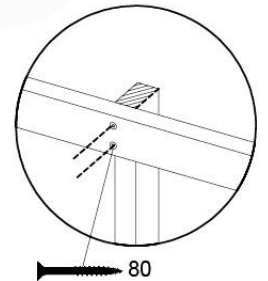

17 Slide Set

SL13

	PartNo	PartName	QTY.
Hardware Pack	000_101	Nail Pan Head	10
	002_220	Gap Point Screw T25 - 5x45	8
	002_223	Gap Point Screw T25 - 5x80	8
	002_308	Gap Point Screw T25 - 5x20	2
Other	120_102	Handgrip set (complete 2x)	1
	123_200	Bumperpad	1
	324_xxx 334_xxx	Wavy Star Slide XL 2200 mm / Wavy Star Slide XXL 2650 mm	1
Timber	C114	Beam 1140 mm	1
	C70	Beam 700 mm	1
	D65	Board 650 mm	2

17-1