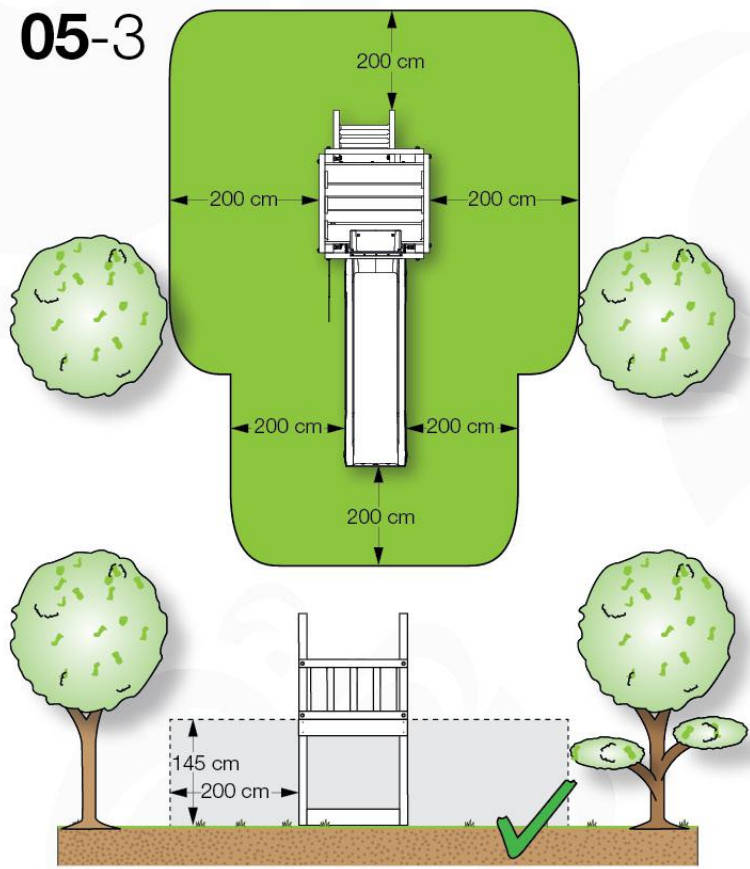

05 Safe Playground Planning

05-1

05-2

05-3

05-4

05-5