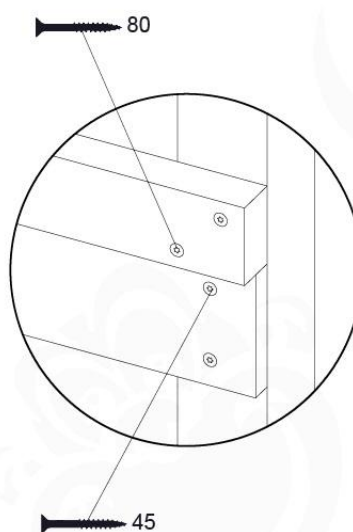

08 Extended Tower

ET15

	PartNo	PartName	QTY.
Hardware pack	001_406	Stealth Screw 8x45	4
	001_417	Stealth Screw 8x80	2
	002_220	Gap Point Screw T25 - 5x45	106
	002_223	Gap Point Screw T25 - 5x80	16
Other	007_001	Ground-anchor	2
	022_31x	bpc-base version 3	4
	022_84x	bpc cover	4
Timber	A220	Post 70x70 L2200	2
	C114	Beam 1140 mm	4
	D100	Board 1000 mm	14
	D114	Board 1140 mm	9

08_Extension Tower ET15

08-1

A = B
1 cm