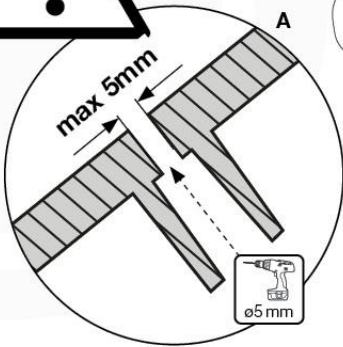

17-6

18 Firemans Pole

FP11

	PartNo	PartName	QTY.
Hardware Pack(s)	001_103	M8 Washer Head Screw 40mm	2
	002_220	Gap Point Screw T25 - 5x45	8
	002_223	Gap Point Screw T25 - 5x80	8
	003_010	M8 spring lock washer	2
	003_040	M8 Washer	2
	004_052	M8 Drive-in Nut 30mm	2
	004_054	M8 Drive-in Nut 45mm	2
	022_31x	bpc-base version 3	2
	022_84x	bpc cover	2
Other	102_915	Fireman's Pole	1
Timber	C70	Beam 700 mm	1
	C114	Beam 1140 mm	1
	D65	Board 650 mm	2