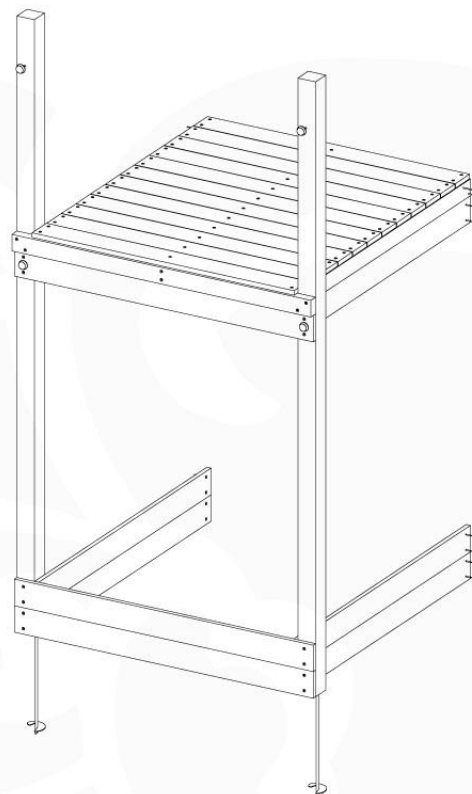

08 Extended Tower

ET15

	PartNo	PartName	QTY.
Hardware pack	001_406	Stealth Screw 8x45	4
	001_417	Stealth Screw 8x80	2
	002_220	Gap Point Screw T25 - 5x45	106
	002_223	Gap Point Screw T25 - 5x80	16
Other	007_001	Ground-anchor	2
	022_31x	bpc-base version 3	4
	022_84x	bpc cover	4
Timber	A220	Post 70x70 L2200	2
	C114	Beam 1140 mm	4
	D100	Board 1000 mm	14
	D114	Board 1140 mm	9

08_Extension Tower ET15