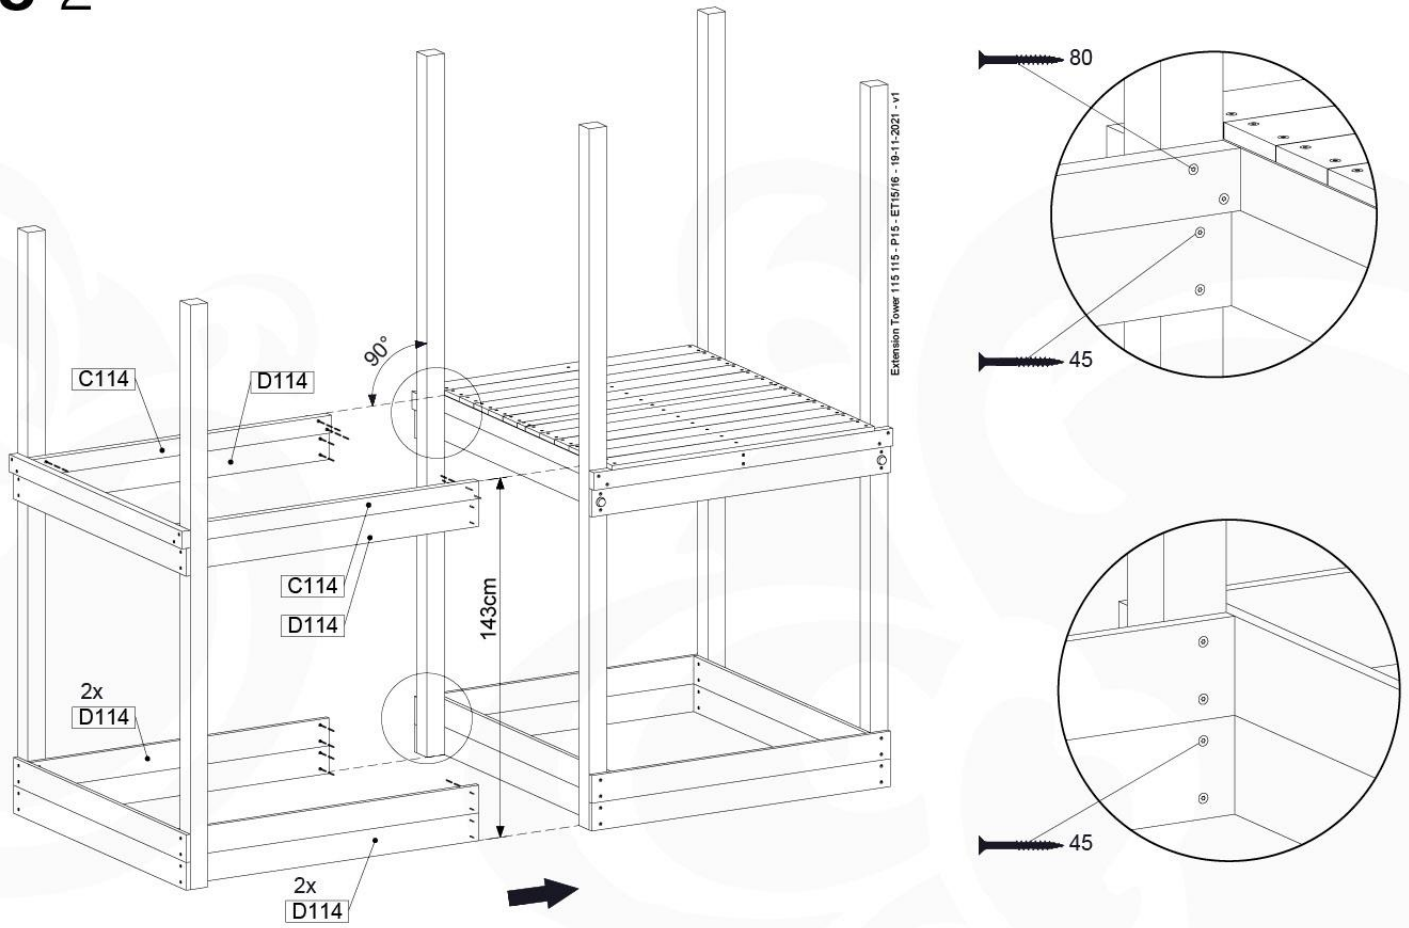

Extension Tower 115 115 - P04 - ET15 - 19-11-2021 - v1

08_Extension Tower ET15

08-1

A = B
1 cm

08-2

08-3

08-4

09 Balustrade (1x)

BL03

	PartNo	PartName	QTY.
Hardware Pack	002_220	Gap Point Screw T25 - 5x45	24
	002_223	Gap Point Screw T25 - 5x80	4
Timber	C114	Beam 1140 mm	1
	D65	Board 650 mm	6

Balustrade 120 - P04 U - 8-10-2021 - v1.1