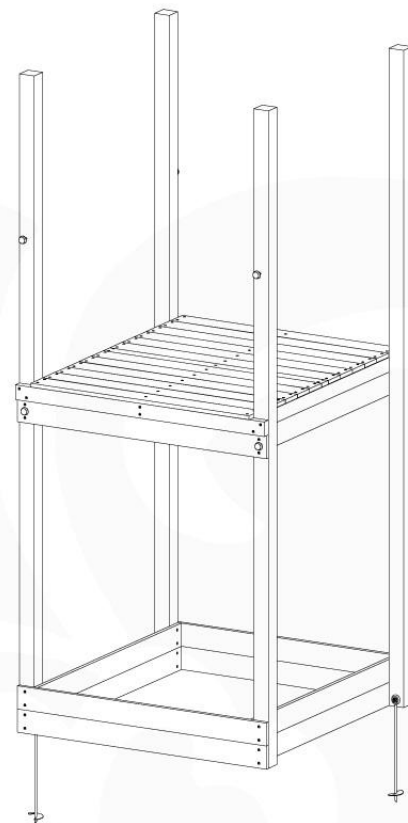

06 Playground Foundation

FD07

Foundation Plan TS - P04-FD07 - 22/02/2022

07 Base Tower

BT15

	PartNo	PartName	QTY.
Hardware Pack	001_406	Stealth Screw 8x45	6
	001_417	Stealth Screw 8x80	4
	002_220	Gap Point Screw T25 - 5x45	118
	002_223	Gap Point Screw T25 - 5x80	20
	022_31x	bpc-base version 3	8
	022_84x	bpc cover	8
Other	007_001	Ground-anchor	2
Timber	A270	Post 70x70 L2700	4
	C114	Beam 1140 mm	5
	D100	Board 1000 mm	14
	D114	Board 1140 mm	12

Base Tower NL - P09 - BT15 - 15-10-2021 - v2.1

07-1

Base Tower NL - P17 - BT15 - 15-10-2021 - v2.1

07-2

07-3

07-4

08 Extended Tower

ET15

	PartNo	PartName	QTY.
Hardware pack	001_406	Stealth Screw 8x45	4
	001_417	Stealth Screw 8x80	2
	002_220	Gap Point Screw T25 - 5x45	106
	002_223	Gap Point Screw T25 - 5x80	16
Other	007_001	Ground-anchor	2
	022_31x	bpc-base version 3	4
	022_84x	bpc cover	4
Timber	A220	Post 70x70 L2200	2
	C114	Beam 1140 mm	4
	D100	Board 1000 mm	14
	D114	Board 1140 mm	9