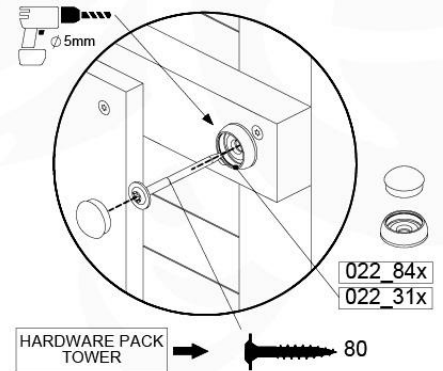

10-1

Balustrade 120 - P03 T - 8-10-2021 - v1.1