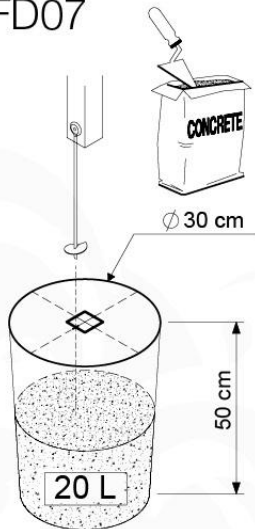

06 Playground Foundation

FD07

Foundation Plan TS - P04-FD07 - 22/02/2022

07 Base Tower

BT15

	PartNo	PartName	QTY.
Hardware Pack	001_406	Stealth Screw 8x45	6
	001_417	Stealth Screw 8x80	4
	002_220	Gap Point Screw T25 - 5x45	118
	002_223	Gap Point Screw T25 - 5x80	20
	022_31x	bpc-base version 3	8
	022_84x	bpc cover	8
Other	007_001	Ground-anchor	2
Timber	A270	Post 70x70 L2700	4
	C114	Beam 1140 mm	5
	D100	Board 1000 mm	14
	D114	Board 1140 mm	12