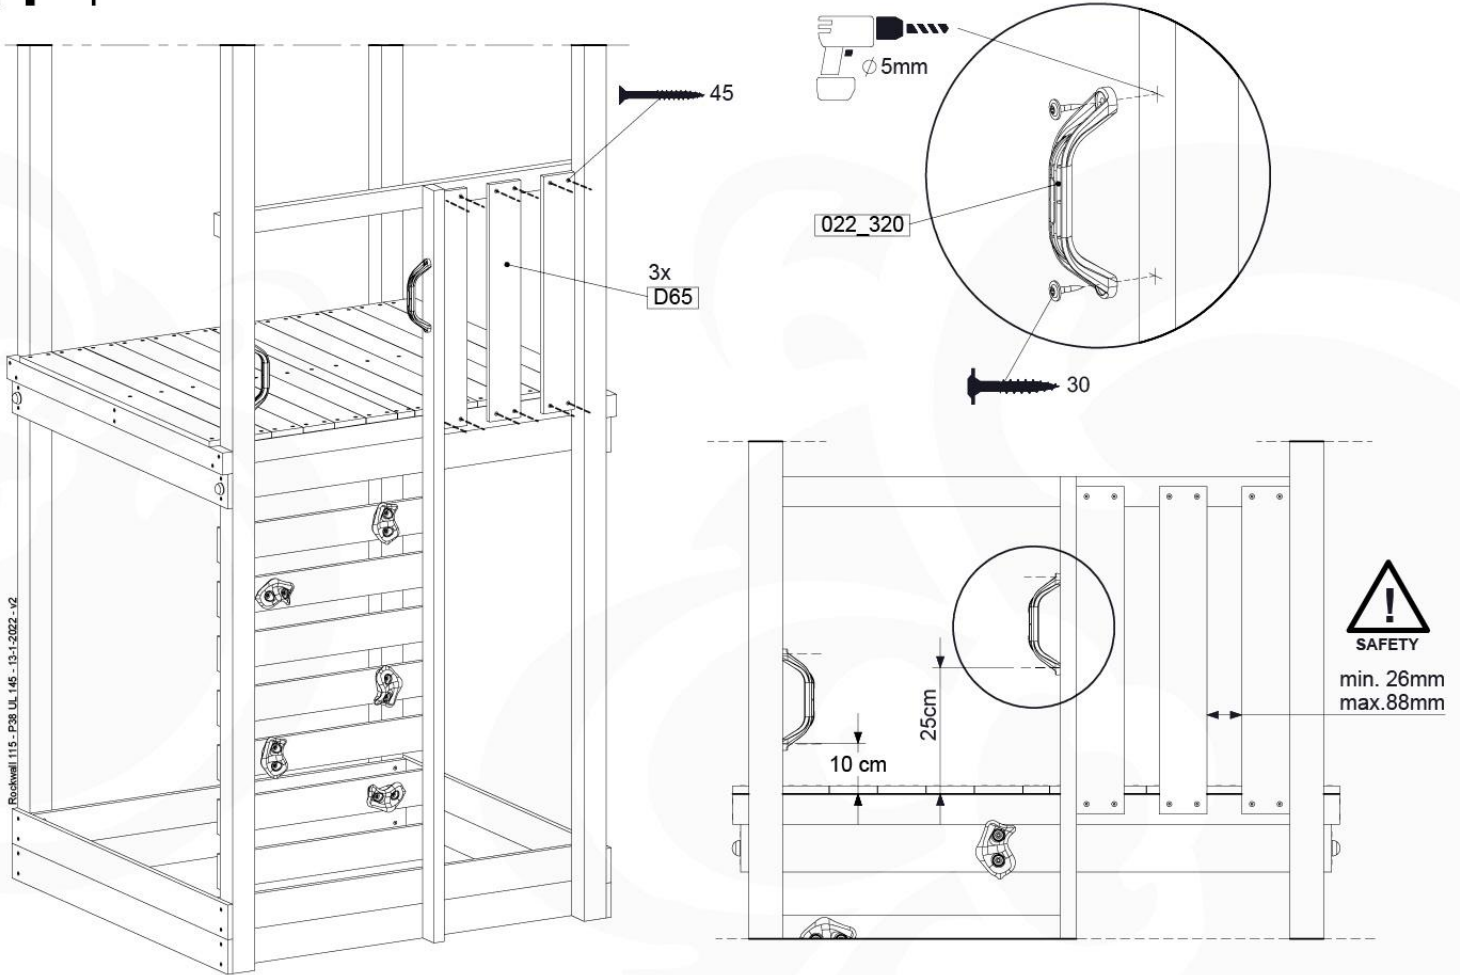

11-4

12 Roof

RF08

	PartNo	PartName	QTY.
Hardware Pack	001_417	Stealth Screw 8x80	4
	002_220	Gap Point Screw T25 - 5x45	100
	002_223	Gap Point Screw T25 - 5x80	8
Timber	C90	Beam 900 mm	2
	C96	Beam L=(900+beamheight) mm	2
	D65	Board 650 mm	1
	D127	Board 1270 mm	18-24