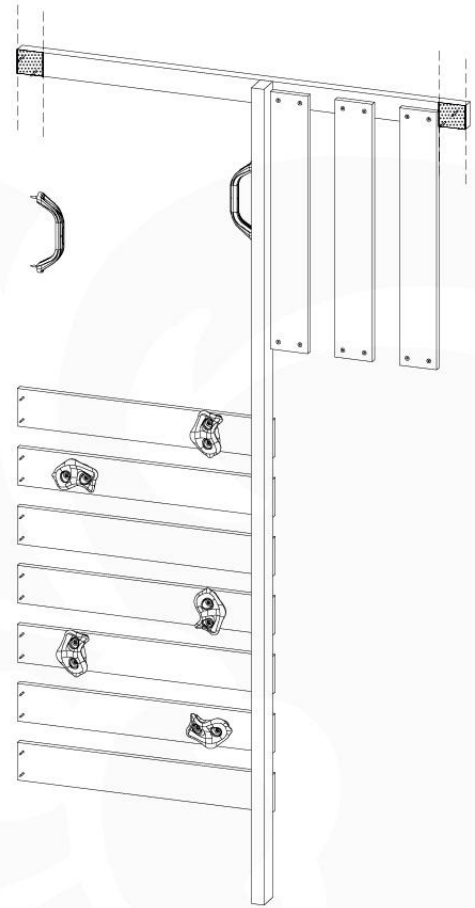

11 Rock Wall

RW09

	PartNo	PartName	QTY.
Hardware Pack	001_102	Washer Head Screw T40 M8x30	10
	002_220	Gap Point Screw T25 - 5x45	44
	002_223	Gap Point Screw T25 - 5x80	8
	003_010	M8 spring lock washer	10
	004_050	M8 22mm Drive in Nut	10
Other	022_50x	Climbing Rock	5
	120_102	Handgrip set (complete 2x)	1
Timber	C114	Beam 1140 mm	1
	C206	Beam 2060 mm	1
	D65	Board 650 mm	10

Rockwall 115 - P04 UL 145 - 13-1-2022 - v2