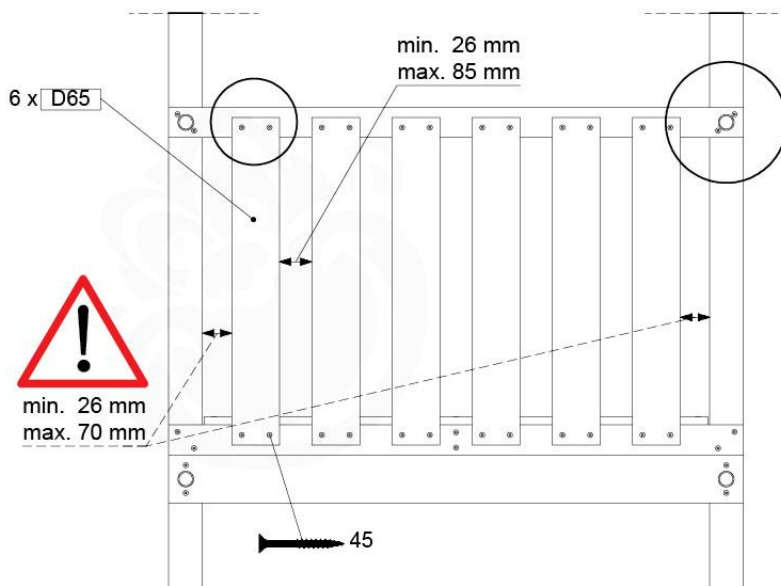

08 Balustrade (2x)

BL04

	PartNo	PartName	QTY.
Hardware Pack	002_220	Gap Point Screw T25 - 5x45	24
	002_223	Gap Point Screw T25 - 5x80	4
Timber	C114	Beam 1140 mm	1
	D65	Board 650 mm	6

Balustrade 120 - P03 T - 8-10-2021 - v1.1

© 2022 Jungle Gym B.V. - www.junglegym.com

08-1

Balustrade 120 - P03 T - 8-10-2021 - v1.1