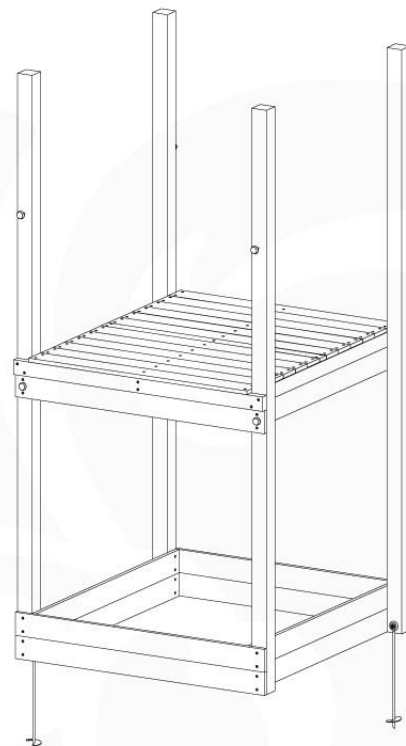

07 Base Tower

BT11

	PartNo	PartName	QTY.
Hardware pack	001_406	Stealth Screw 8x45	6
	001_417	Stealth Screw 8x80	4
	002_220	Gap Point Screw T25 - 5x45	118
	002_223	Gap Point Screw T25 - 5x80	20
	022_31x	bpc-base version 3	8
	022_84x	bpc cover	8
Other	007_001	Ground-anchor	2
Timber	A240	Post 70x70 L2400	4
	C114	Beam 1140 mm	5
	D100	Board 1000 mm	14
	D114	Board 1140 mm	12

Base Tower NL - P06 - BT11 - 8-10-2021 - v2.0

Base Tower NL - Base Tower