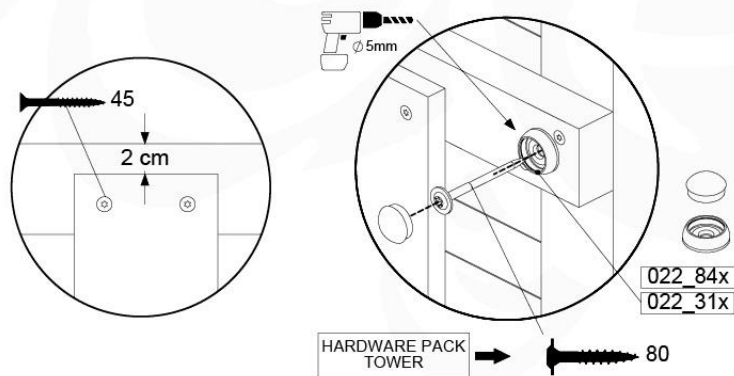

08-1

Balustrade 120 - P03 T - 8-10-2021 - v1.1