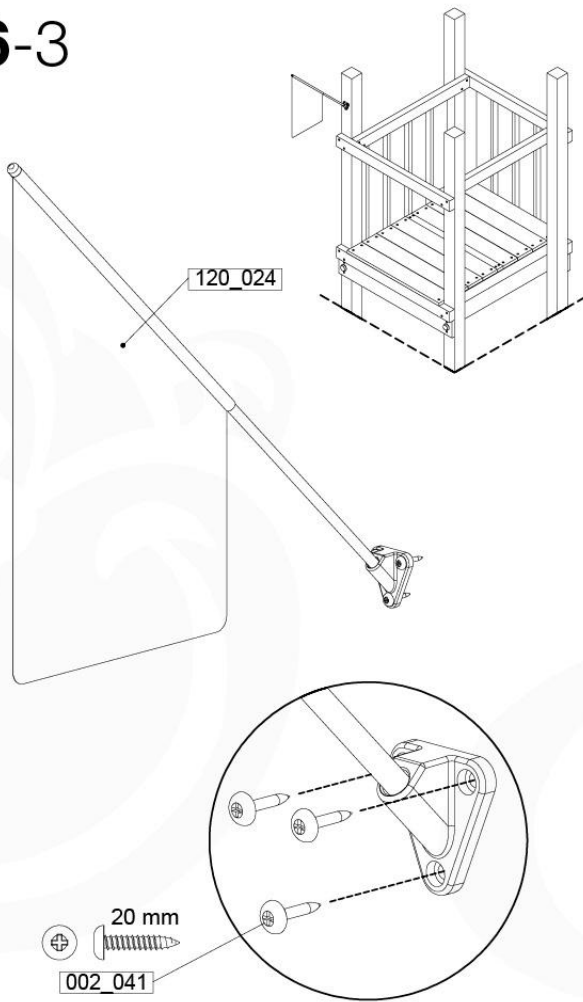

16-3

16-4

Accessories set - P04 - 29-9-2021 - v4

16-5

1x
022_910

17