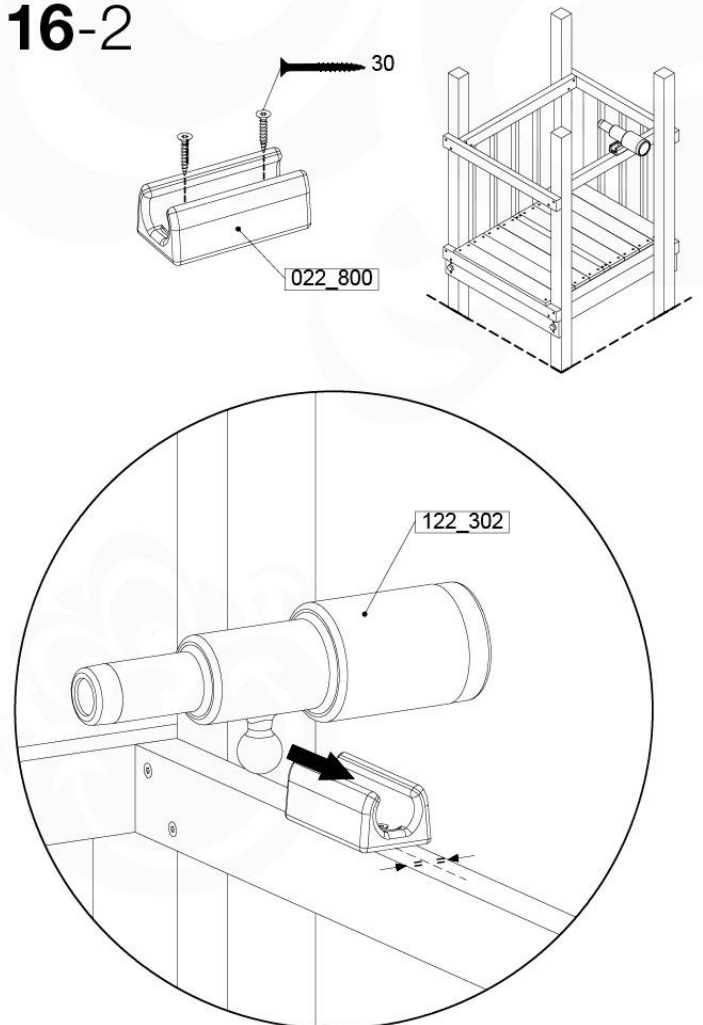

16-2

Accessory set - P03 - 28-9-2021 - v4