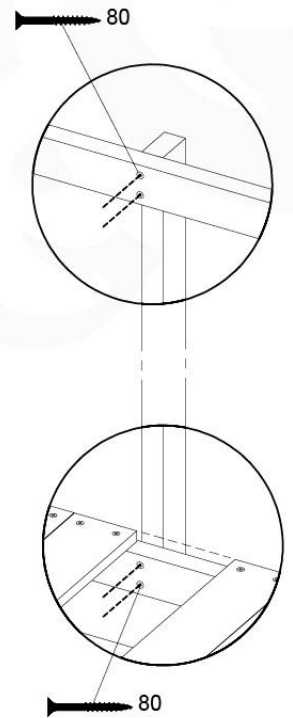

15 Firemans Pole

FP04

	PartNo	PartName	QTY.
Hardware Pack(s)	001_103	M8 Washer Head Screw 40mm	2
	002_220	Gap Point Screw T25 - 5x45	8
	002_223	Gap Point Screw T25 - 5x80	8
	003_010	M8 spring lock washer	2
	003_040	M8 Washer	2
	004_052	M8 Drive-in Nut 30mm	2
	004_054	M8 Drive-in Nut 45mm	2
	022_31x	bpc-base version 3	2
	022_84x	bpc cover	2
Other	102_915	Fireman's Pole	1
Timber	C70	Beam 700 mm	1
	C114	Beam 1140 mm	1
	D65	Board 650 mm	2

15-1