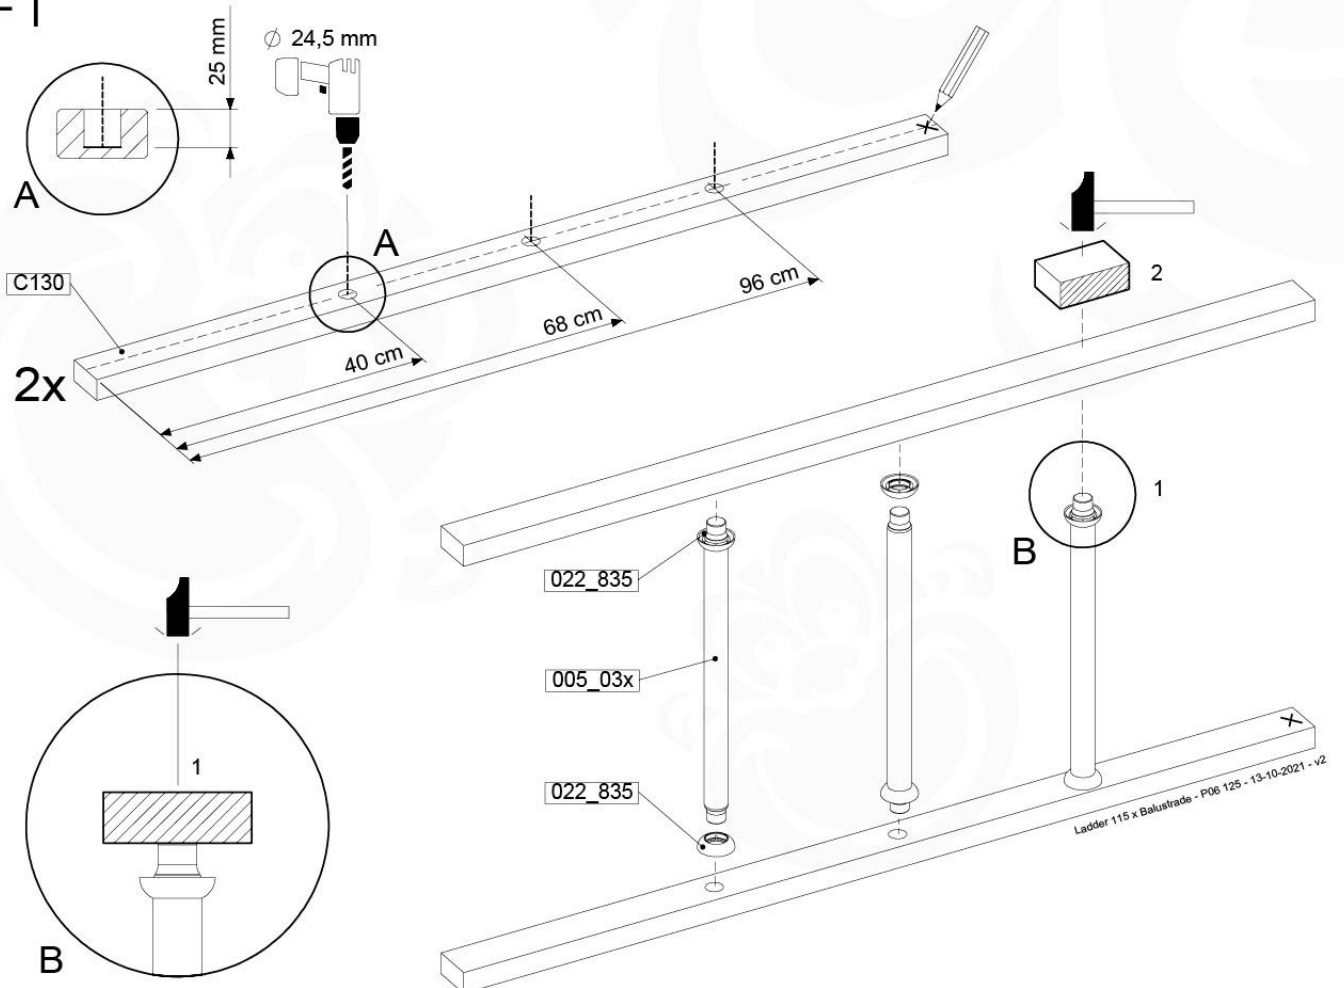

10-1

Ladder 115 x Balustrade - P06 125 - 13-10-2021 - v2