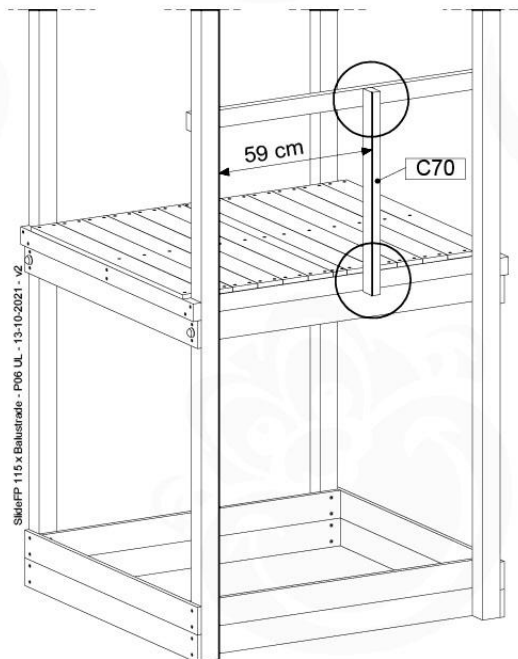

15 Firemans Pole

FP04

	PartNo	PartName	QTY.
Hardware Pack(s)	001_103	M8 Washer Head Screw 40mm	2
	002_220	Gap Point Screw T25 - 5x45	8
	002_223	Gap Point Screw T25 - 5x80	8
	003_010	M8 spring lock washer	2
	003_040	M8 Washer	2
	004_052	M8 Drive-in Nut 30mm	2
	004_054	M8 Drive-in Nut 45mm	2
	022_31x	bpc-base version 3	2
	022_84x	bpc cover	2
Other	102_915	Fireman's Pole	1
Timber	C70	Beam 700 mm	1
	C114	Beam 1140 mm	1
	D65	Board 650 mm	2

15-1