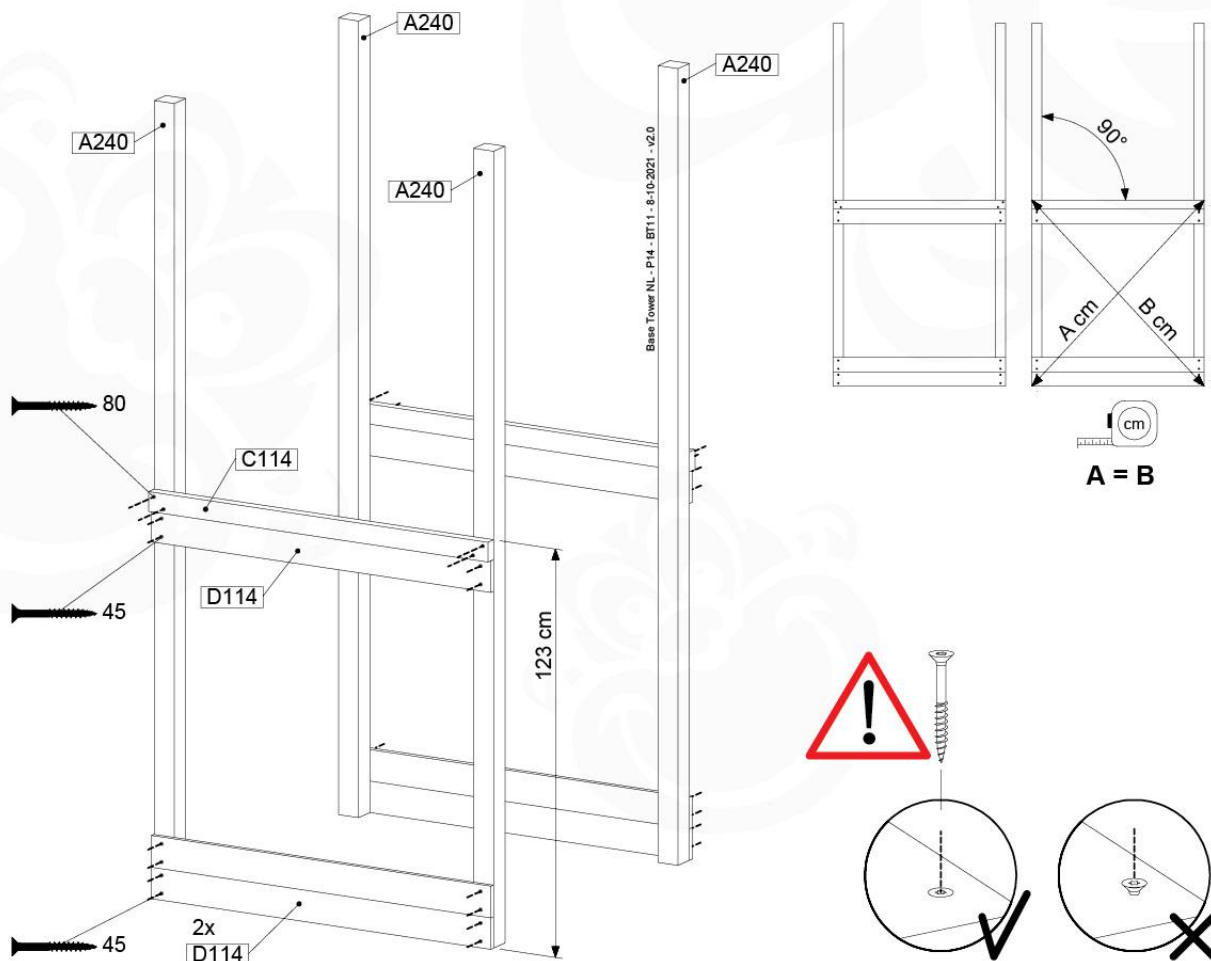

07-1

Base Tower NL - P14 - BT11 - 8-10-2021 - v2.0