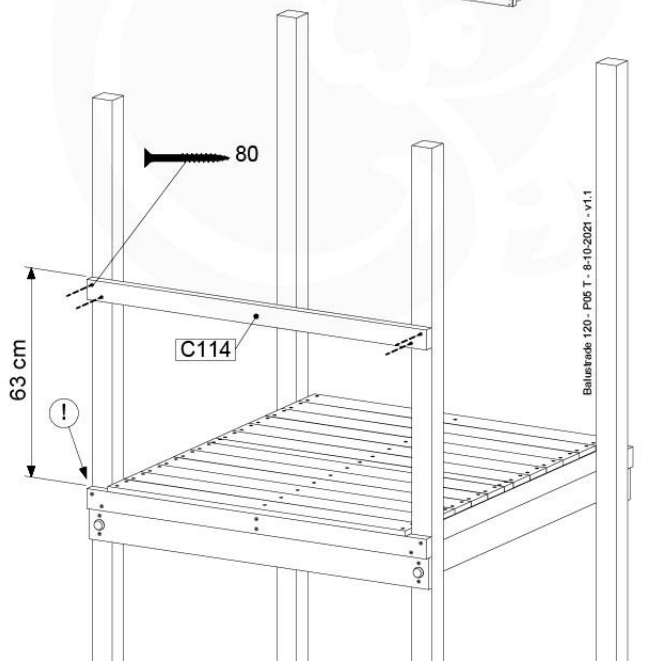

08-1

Balustrade 120 - P03 T - 8-10-2021 - v1.1