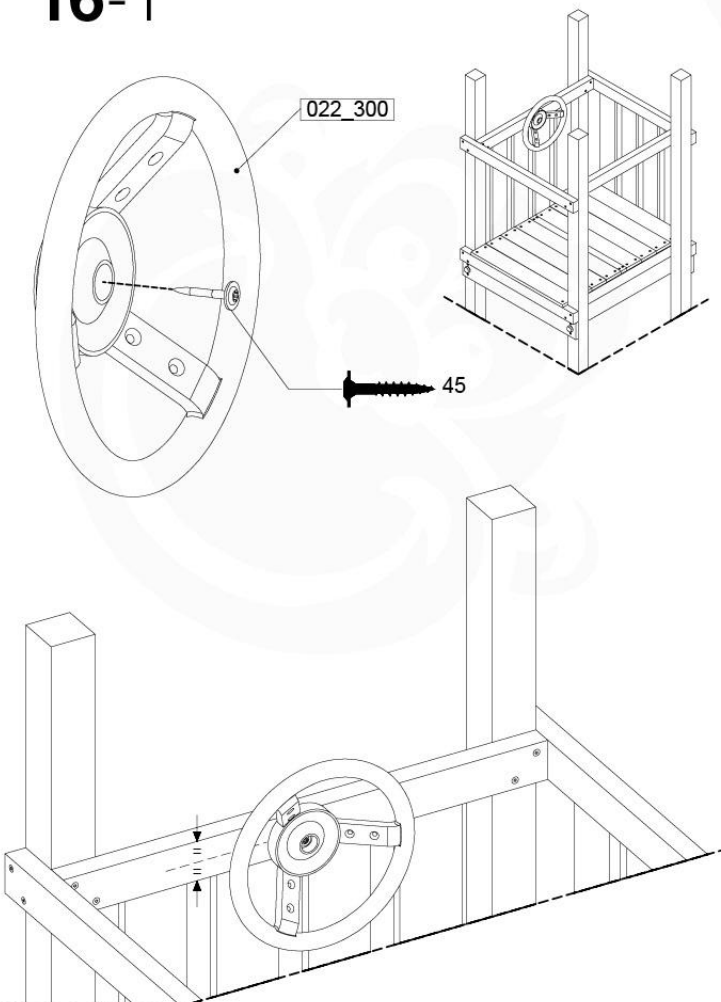

16 Accessories

AC01

(194_119)

	PartNo	PartName	QTY.
Hardware	001_406	Stealth Screw 8x45	1
	002_041	Dome head screw 4.5 x 20 mm	3
	002_042	Dome head screw 3.5 x 13mm	4
	002_219	Gap Point Screw T25 - 5x30	2
Other	022_300	Steering Wheel	1
	022_800	Rail P/T 105	1
	022_910	Sandpad	1
	103_901	Logo ID Plate	1
	104_107	Tool Set Climbing Units	1
	120_024	Tower Flag	1
	122_302	Telescope	1

Accessory set - P02 - 28-9-2021 - v4

16-1