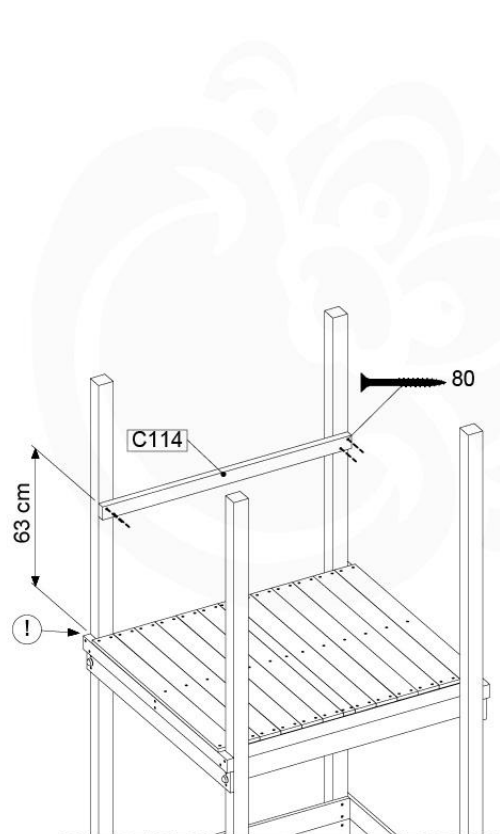

15 Firemans Pole

FP04

	PartNo	PartName	QTY.
Hardware Pack(s)	001_103	M8 Washer Head Screw 40mm	2
	002_220	Gap Point Screw T25 - 5x45	8
	002_223	Gap Point Screw T25 - 5x80	8
	003_010	M8 spring lock washer	2
	003_040	M8 Washer	2
	004_052	M8 Drive-in Nut 30mm	2
	004_054	M8 Drive-in Nut 45mm	2
	022_31x	bpc-base version 3	2
	022_84x	bpc cover	2
Other	102_915	Fireman's Pole	1
Timber	C70	Beam 700 mm	1
	C114	Beam 1140 mm	1
	D65	Board 650 mm	2

15-1