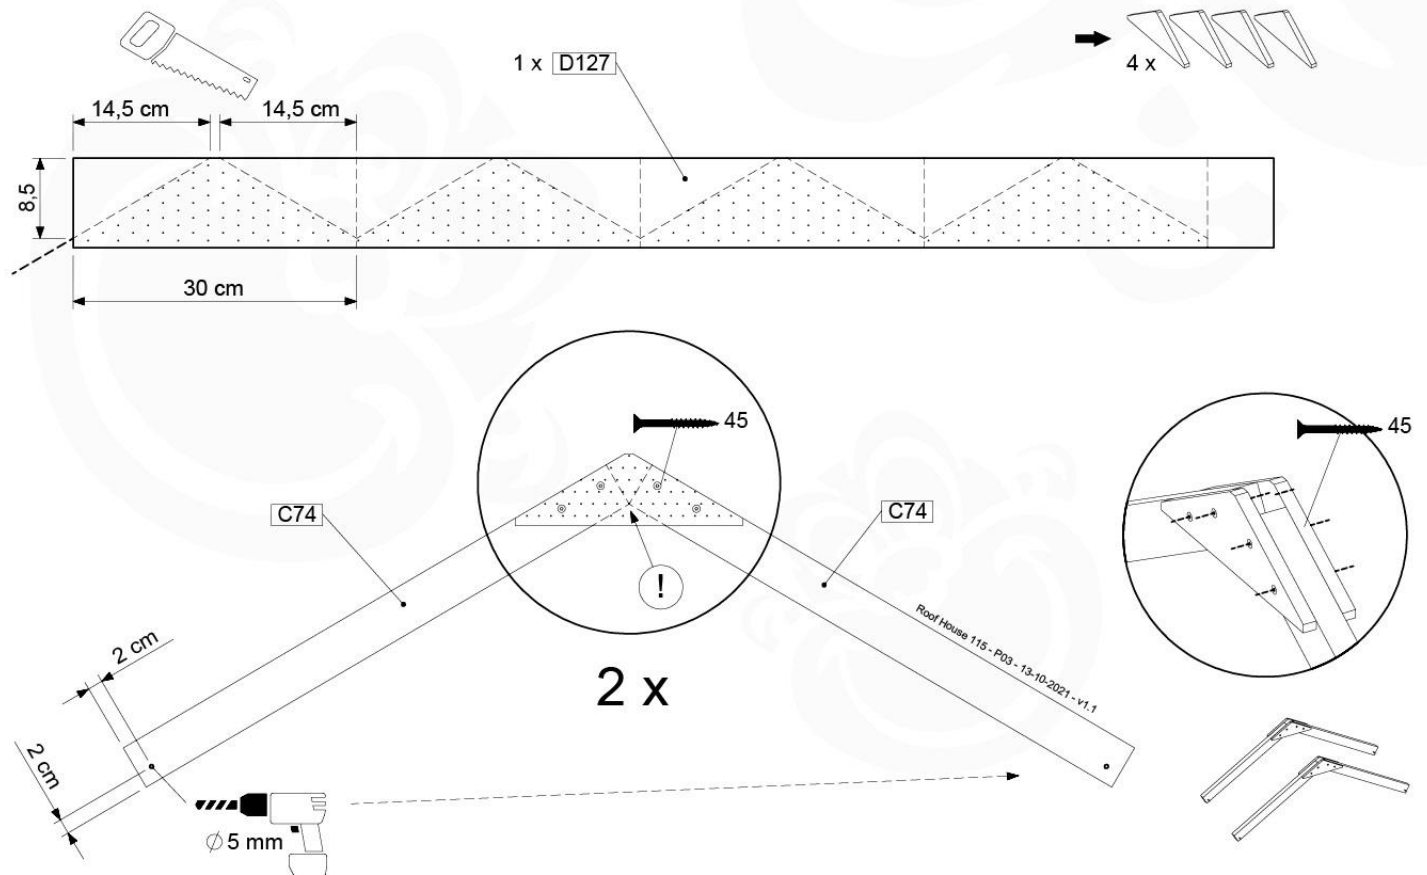

09 Roof House

RF11

	PartNo	PartName	QTY.
Hardware Pack	001_411	Stealth Screw 8x60	4
	001_417	Stealth Screw 8x80	4
	002_220	Gap Point Screw T25 - 5x45	106
	002_223	Gap Point Screw T25 - 5x80	16
Timber	C74	Beam 740 mm	4
	C154	Beam 1540 mm	2
	D127	Board 1270 mm	21-25

Roof House 115 - P02 - 13-10-2021 - v1.1

Roof House 115 - P02 - 13-10-2021 - v1.1

09-1