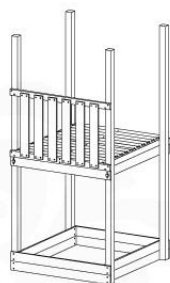

08-1

Balustrade 120 - P03 T - 8-10-2021 - v1.1