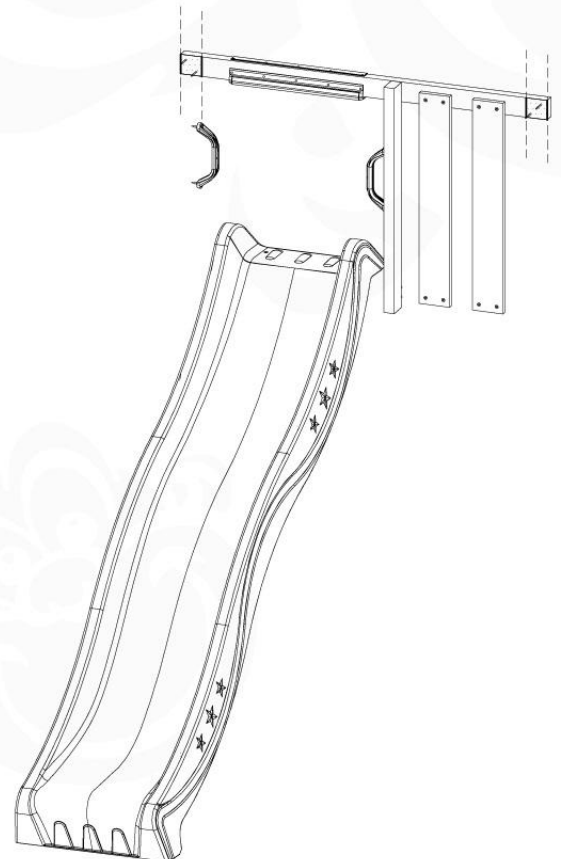

14 Slide Set

SL06

	PartNo	PartName	QTY.
Hardware Pack	000_101	Nail Pan Head	10
	002_220	Gap Point Screw T25 - 5x45	8
	002_223	Gap Point Screw T25 - 5x80	8
	002_308	Gap Point Screw T25 - 5x20	2
Other	120_102	Handgrip set (complete 2x)	1
	123_200	Bumperpad	1
	324_xxx 334_xxx	Wavy Star Slide XL 2200 mm / Wavy Star Slide XXL 2650 mm	1
Timber	C114	Beam 1140 mm	1
	C70	Beam 700 mm	1
	D65	Board 650 mm	2

SHUF P 115 x Bahnlende - P02 UL - 13-10-2021 - v2