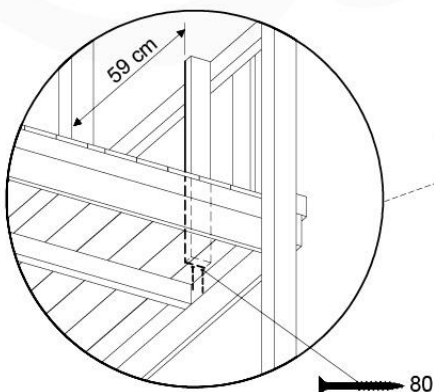

18 Slide Set

SL13

	PartNo	PartName	QTY.
Hardware Pack	000_101	Nail Pan Head	10
	002_220	Gap Point Screw T25 - 5x45	8
	002_223	Gap Point Screw T25 - 5x80	8
	002_308	Gap Point Screw T25 - 5x20	2
Other	120_102	Handgrip set (complete 2x)	1
	123_200	Bumperpad	1
	324_xxx 334_xxx	Wavy Star Slide XL 2200 mm / Wavy Star Slide XXL 2650 mm	1
Timber	C114	Beam 1140 mm	1
	C70	Beam 700 mm	1
	D65	Board 650 mm	2

18-1