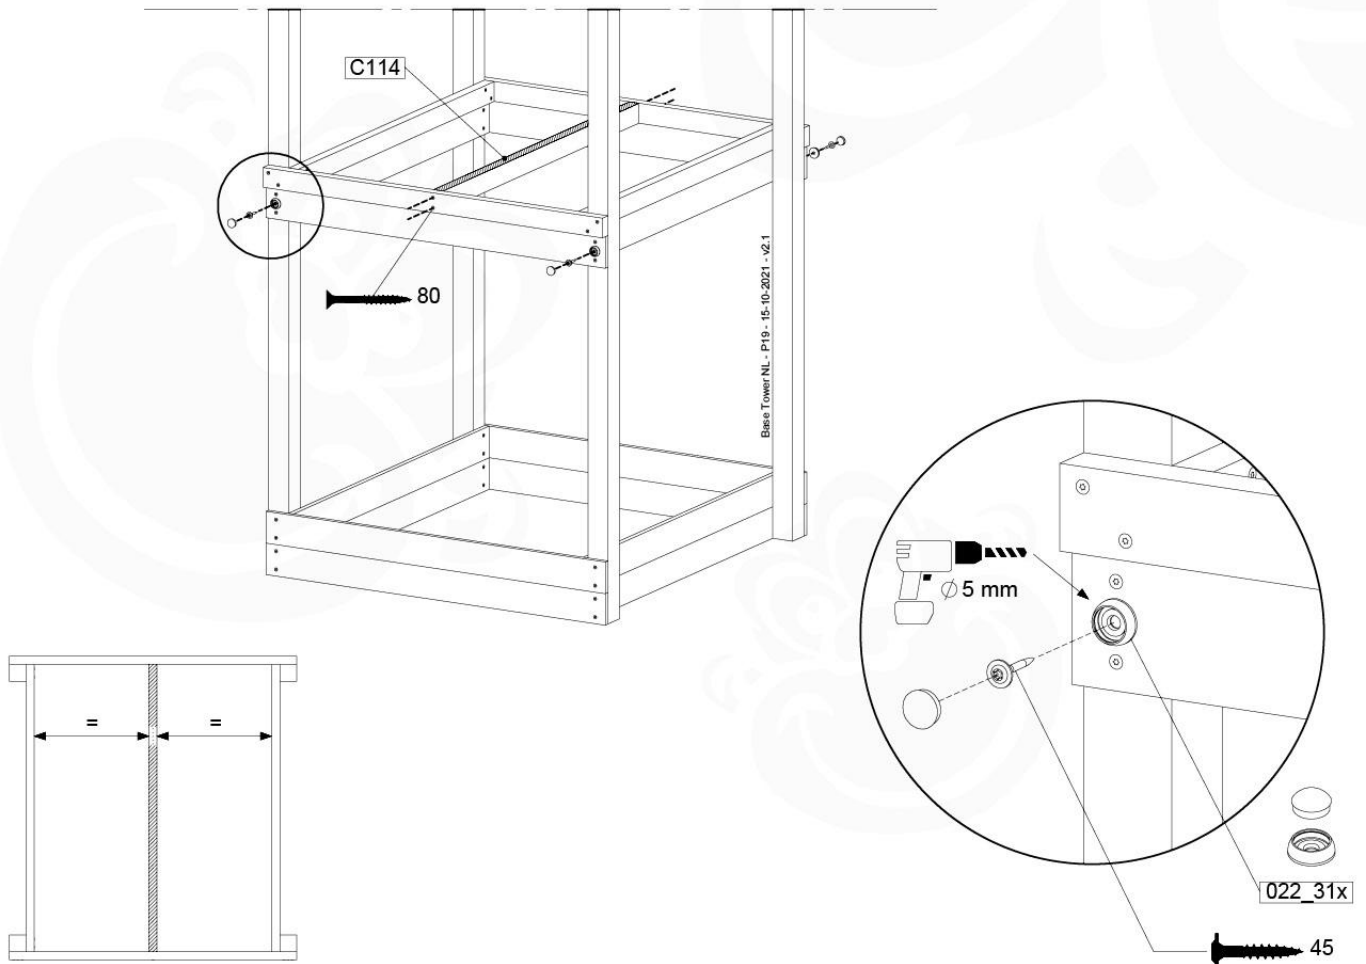

06 Playground Foundation

FD06

07 Base Tower

BT11

	PartNo	PartName	QTY.
Hardware pack	001_406	Stealth Screw 8x45	6
	001_417	Stealth Screw 8x80	4
	002_220	Gap Point Screw T25 - 5x45	118
	002_223	Gap Point Screw T25 - 5x80	20
	022_31x	bpc-base version 3	8
	022_84x	bpc cover	8
Other	007_001	Ground-anchor	2
Timber	A240	Post 70x70 L2400	4
	C114	Beam 1140 mm	5
	D100	Board 1000 mm	14
	D114	Board 1140 mm	12

Base Tower NL - P08 - BT11 - 15-10-2021 - v2.1

07-1

07-2

07-3

07-4

08 Extended Tower ET11

	PartNo	PartName	QTY.
Hardware pack	001_406	Stealth Screw 8x45	4
	001_417	Stealth Screw 8x80	2
	002_220	Gap Point Screw T25 - 5x45	93
	002_223	Gap Point Screw T25 - 5x80	16
Other	007_001	Ground-anchor	2
	022_31x	bpc-base version 3	4
	022_84x	bpc cover	4
Timber	A220	Post 70x70 L2200	2
	C74	Beam 740 mm	3
	C114	Beam 1140 mm	1
	D74	Board 740 mm	6
	D100	Board 1000 mm	9
	D114	Board 1140 mm	6