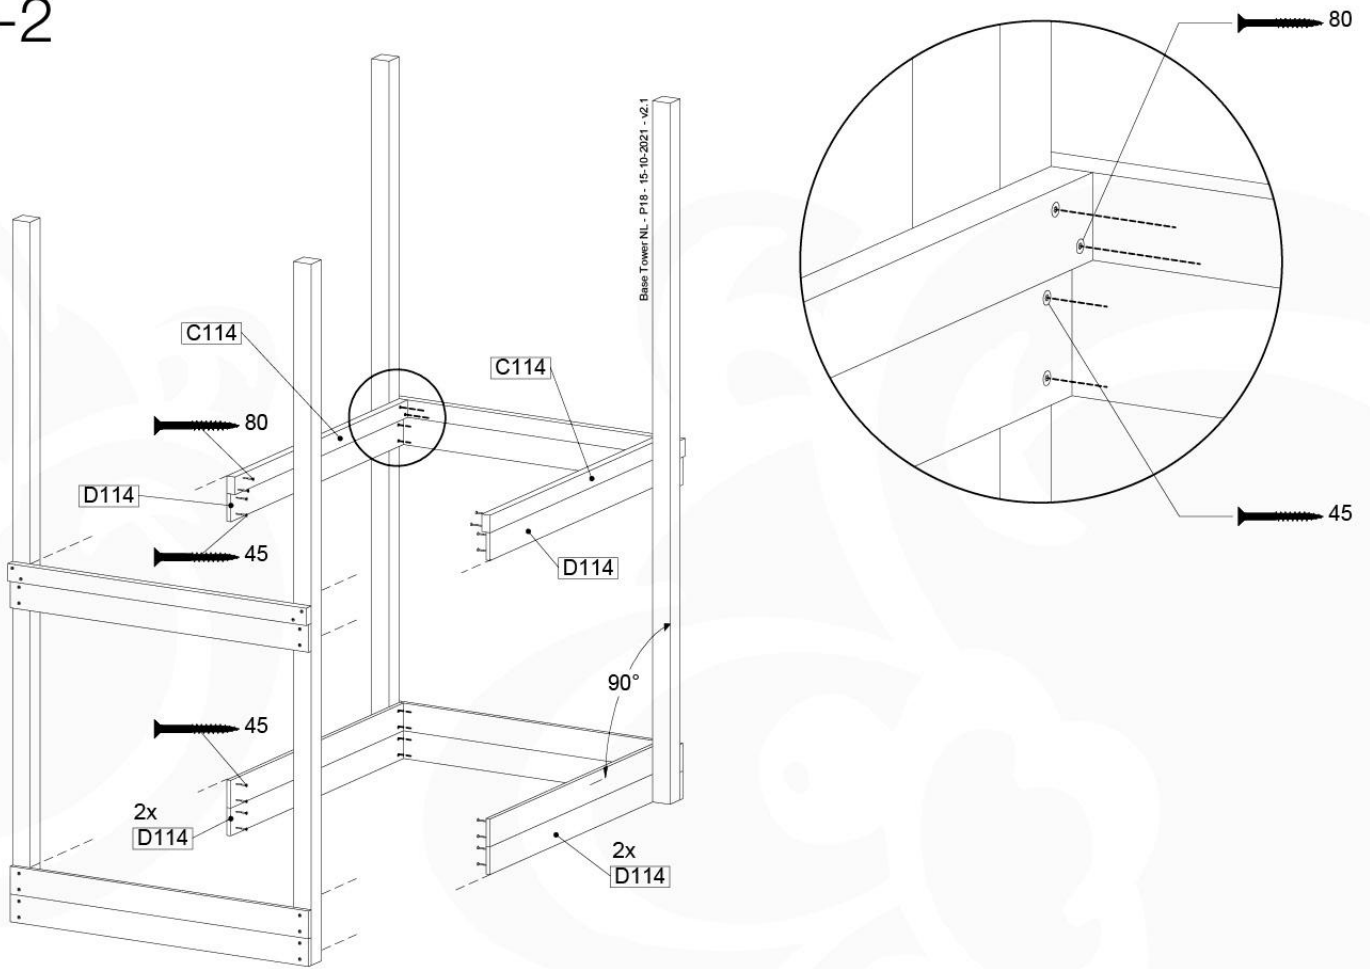

06 Playground Foundation

FD06

07 Base Tower

BT11

	PartNo	PartName	QTY.
Hardware pack	001_406	Stealth Screw 8x45	6
	001_417	Stealth Screw 8x80	4
	002_220	Gap Point Screw T25 - 5x45	118
	002_223	Gap Point Screw T25 - 5x80	20
	022_31x	bpc-base version 3	8
	022_84x	bpc cover	8
Other	007_001	Ground-anchor	2
Timber	A240	Post 70x70 L2400	4
	C114	Beam 1140 mm	5
	D100	Board 1000 mm	14
	D114	Board 1140 mm	12

Base Tower NL - P08 - BT11 - 15-10-2021 - v2.1

07-1

07-2

07-3

07-4

08 Extended Tower ET11

	PartNo	PartName	QTY.
Hardware pack	001_406	Stealth Screw 8x45	4
	001_417	Stealth Screw 8x80	2
	002_220	Gap Point Screw T25 - 5x45	93
	002_223	Gap Point Screw T25 - 5x80	16
Other	007_001	Ground-anchor	2
	022_31x	bpc-base version 3	4
	022_84x	bpc cover	4
Timber	A220	Post 70x70 L2200	2
	C74	Beam 740 mm	3
	C114	Beam 1140 mm	1
	D74	Board 740 mm	6
	D100	Board 1000 mm	9
	D114	Board 1140 mm	6