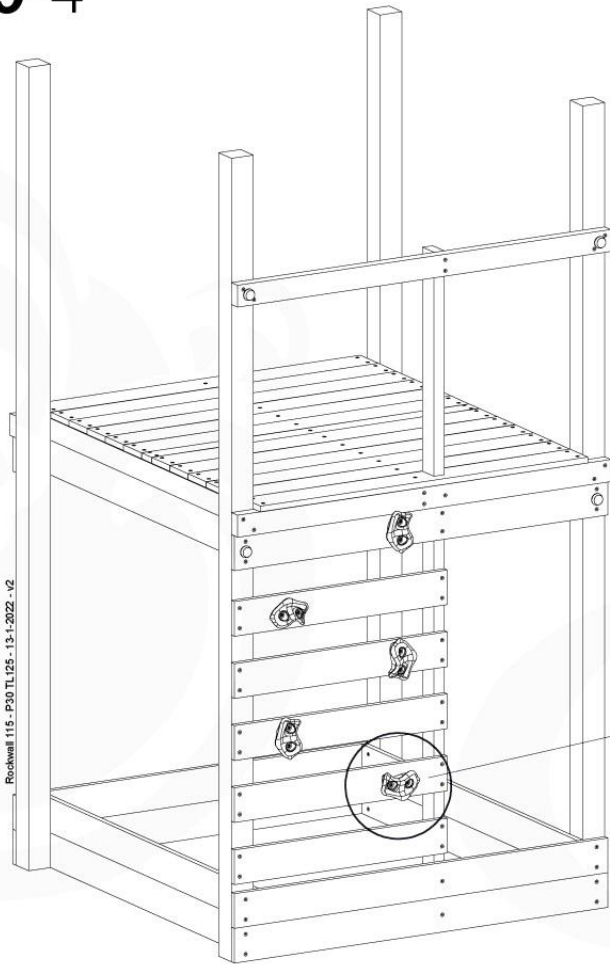

09-4

09-5

Rockwell 115 - P40 TL125 - 13-1-2022 - v2