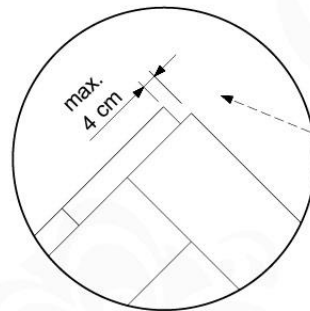

Roof CubCastle 120 - PO3 - RF08 - 26-11-2020 - v1

10-1

10-2

10-3

10-4

Roof ClubCaste 120 - P08 - RF08 - 26-11-2020 - v1

Roof ClubCaste 120 - P08 - RF08 - 26-11-2020 - v1

11 Balustrade (1x)