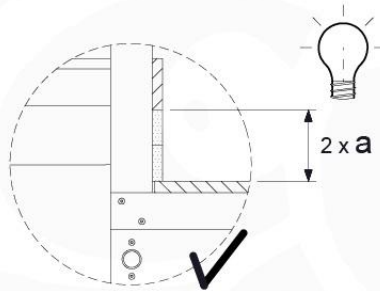

08-3

© 2022 Jungle Gym B.V.

08-4