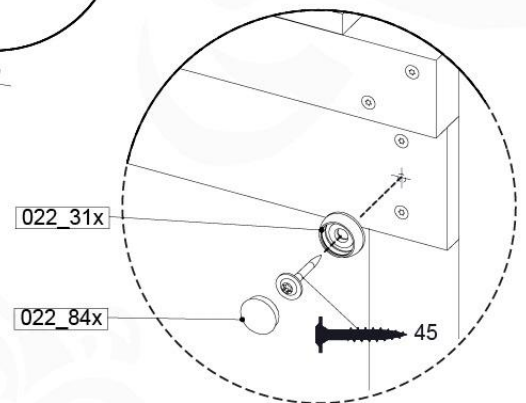

08-3

© 2022 Jungle Gym B.V.

08-4