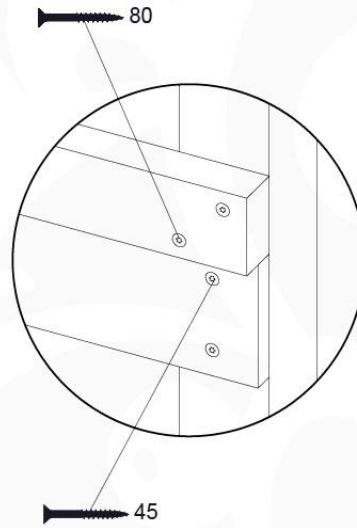

08-1

08_Extension Tower 115 80

08-2