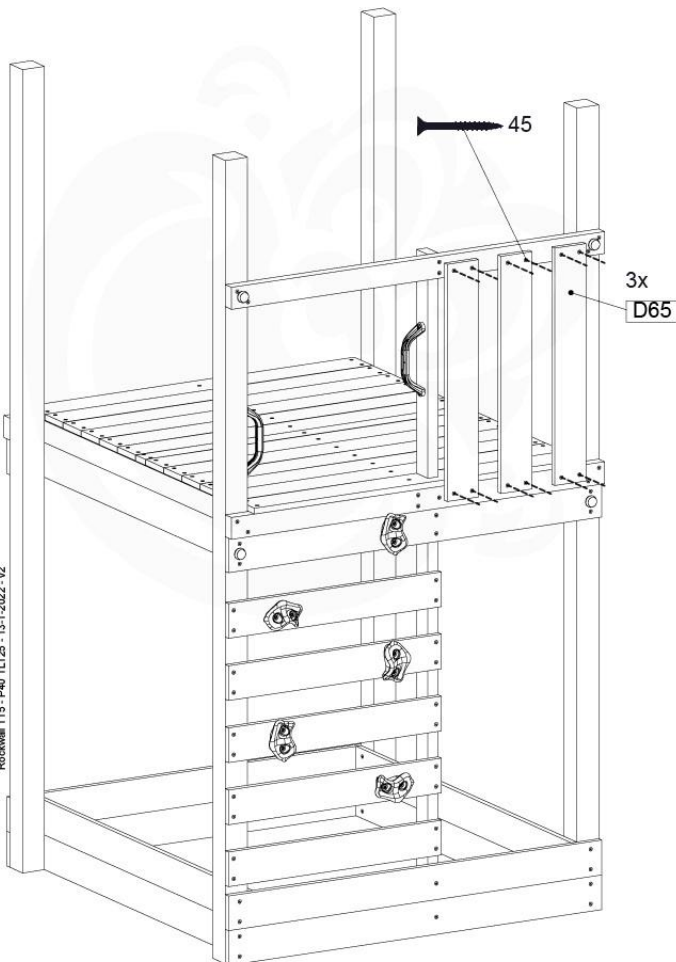

09-5

Rockwell 115 - P40 TL125 - 13-1-2022 - v2