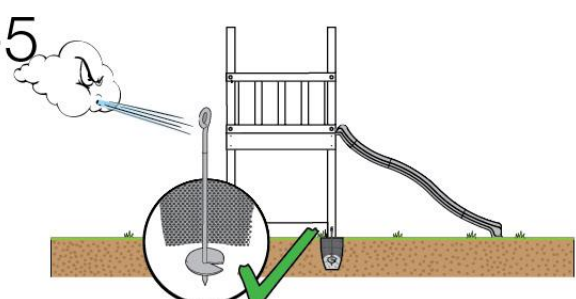

06 Playground Foundation

FD06

07 Base Tower

BT11

	PartNo	PartName	QTY.
Hardware pack	001_406	Stealth Screw 8x45	6
	001_417	Stealth Screw 8x80	4
	002_220	Gap Point Screw T25 - 5x45	118
	002_223	Gap Point Screw T25 - 5x80	20
	022_31x	bpc-base version 3	8
	022_84x	bpc cover	8
Other	007_001	Ground-anchor	2
Timber	A240	Post 70x70 L2400	4
	C114	Beam 1140 mm	5
	D100	Board 1000 mm	14
	D114	Board 1140 mm	12