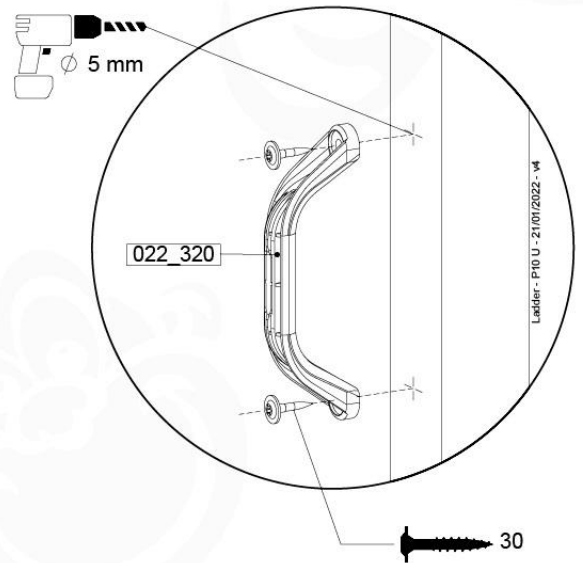

13-1

14 Ladder

LA03

(194_104)

	PartNo	PartName	QTY.
Hardware Pack 100_603	001_404	Stealth Screw 8x30	4
	002_219	Gap Point Screw T25 - 5x30	4
	002_220	Gap Point Screw T25 - 5x45	8
	002_223	Gap Point Screw T25 - 5x80	4
Other	005_03x	Ladder Rung Y/B/G/R	4
	005_522	Connection Bracket Mini Market	2
	022_835	Rung Cap	8
	120_102	Handgrip set (2x Complete)	1
Timber	C74	Beam 740 mm	1
	C150	Beam 1500 mm	2

Ladder - P03 145 - 21/01/2022 - v4

14-1

14-2

14-3

SAFETY
 !
 min. 23 cm
 max. 28 cm

14-4

15 Swing Frame / Climb Frame

16