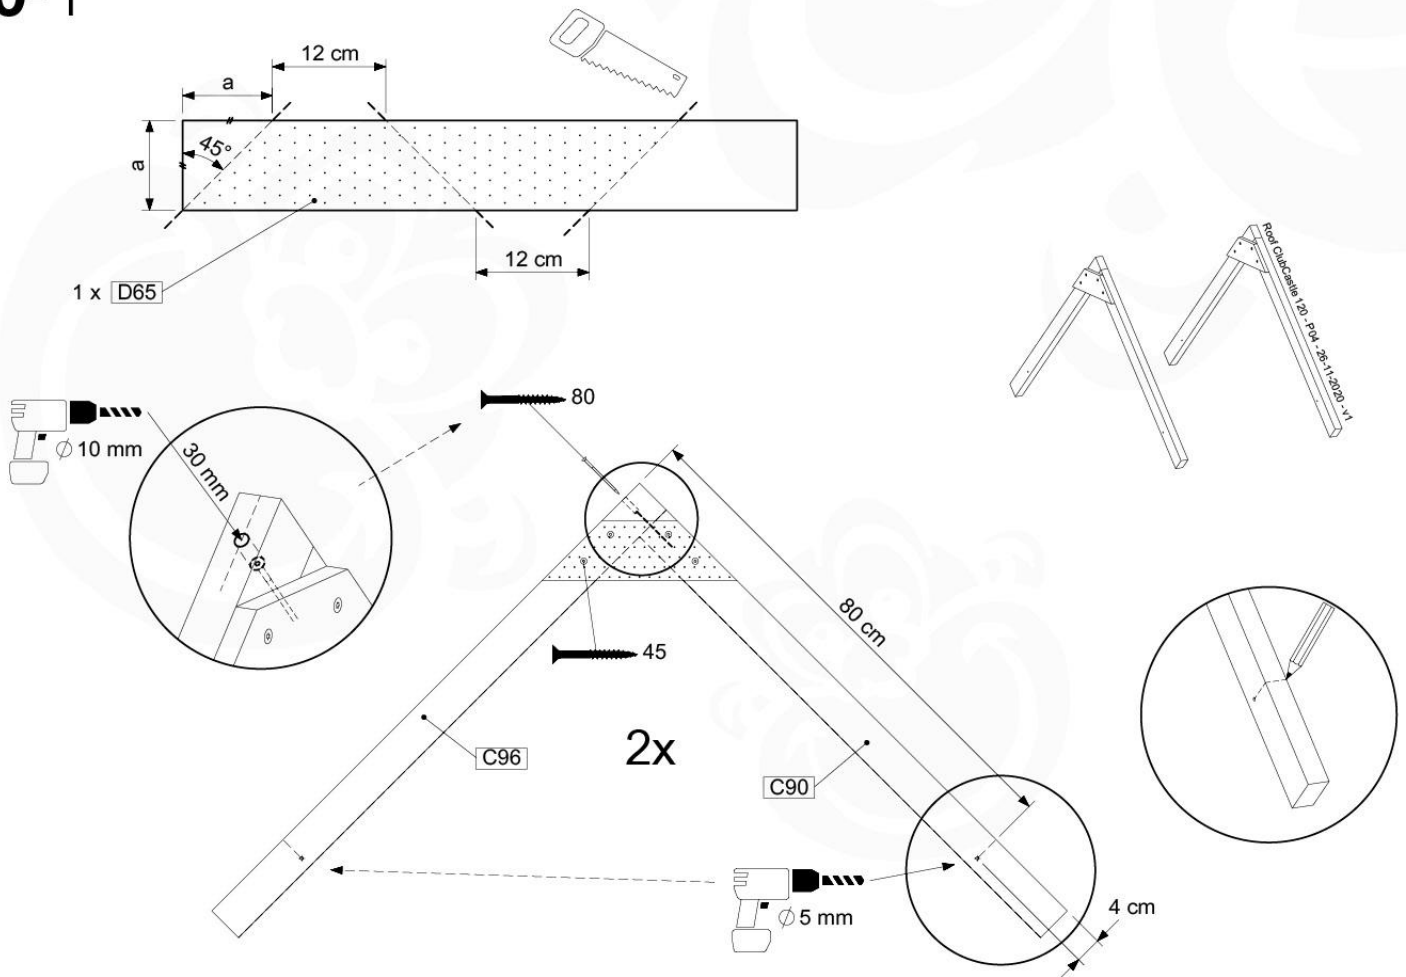

10 Roof

RF08

	PartNo	PartName	QTY.
Hardware Pack	001_417	Stealth Screw 8x80	4
	002_220	Gap Point Screw T25 - 5x45	100
	002_223	Gap Point Screw T25 - 5x80	8
Timber	C90	Beam 900 mm	2
	C96	Beam L=(900+beamheight) mm	2
	D65	Board 650 mm	1
	D127	Board 1270 mm	18-24

Roof CubCastle 120 - PO3 - RF08 - 26-11-2020 - v1

10-1