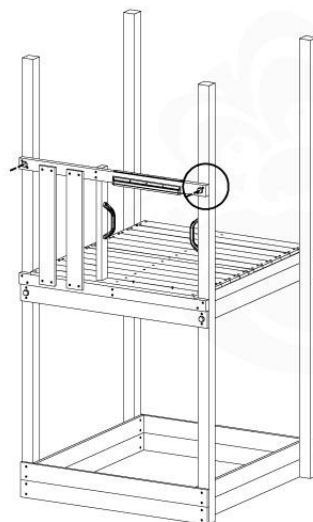

201_275

19

28

18 Slide Set

SL13

	PartNo	PartName	QTY.
Hardware Pack	000_101	Nail Pan Head	10
	002_220	Gap Point Screw T25 - 5x45	8
	002_223	Gap Point Screw T25 - 5x80	8
	002_308	Gap Point Screw T25 - 5x20	2
Other	120_102	Handgrip set (complete 2x)	1
	123_200	Bumperpad	1
	324_xxx 334_xxx	Wavy Star Slide XL 2200 mm / Wavy Star Slide XXL 2650 mm	1
Timber	C114	Beam 1140 mm	1
	C70	Beam 700 mm	1
	D65	Board 650 mm	2

SlideFP 115 x Balustrade - P05 TR - 11-2-2022 - v2

18-1

SlideFP 115 x Balustrade - P09 TR - 11-2-2022 - v2

18-2

18-3

18-4

SlideP1 115 x Balustrade - P21 TR - 11.2.2022 - v2

18-5