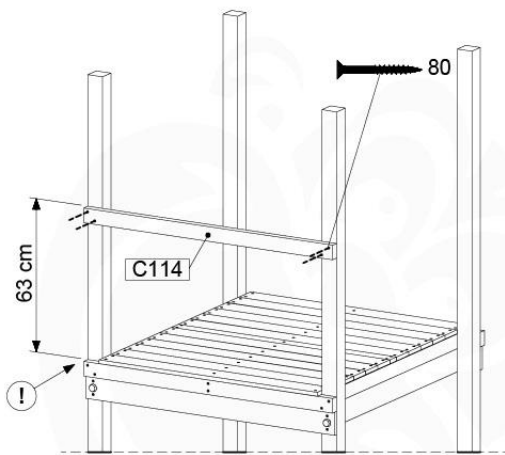

18 Slide Set

SL13

	PartNo	PartName	QTY.
Hardware Pack	000_101	Nail Pan Head	10
	002_220	Gap Point Screw T25 - 5x45	8
	002_223	Gap Point Screw T25 - 5x80	8
	002_308	Gap Point Screw T25 - 5x20	2
Other	120_102	Handgrip set (complete 2x)	1
	123_200	Bumperpad	1
	324_xxx 334_xxx	Wavy Star Slide XL 2200 mm / Wavy Star Slide XXL 2650 mm	1
Timber	C114	Beam 1140 mm	1
	C70	Beam 700 mm	1
	D65	Board 650 mm	2

18-1