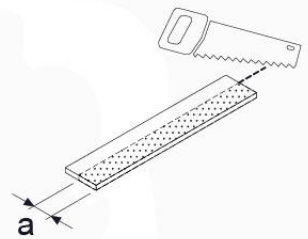

Base Tower NL - P08 - BT11 - 15-10-2021 - v2.1

07-1

07-2

07-3

07-4

08 Extended Tower ET11

	PartNo	PartName	QTY.
Hardware pack	001_406	Stealth Screw 8x45	4
	001_417	Stealth Screw 8x80	2
	002_220	Gap Point Screw T25 - 5x45	93
	002_223	Gap Point Screw T25 - 5x80	16
Other	007_001	Ground-anchor	2
	022_31x	bpc-base version 3	4
	022_84x	bpc cover	4
Timber	A220	Post 70x70 L2200	2
	C74	Beam 740 mm	3
	C114	Beam 1140 mm	1
	D74	Board 740 mm	6
	D100	Board 1000 mm	9
	D114	Board 1140 mm	6

Extension Tower 115 80 - P08 - ET11 - 9-3-2022 - v1

08-1

08_Extension Tower 115 80

08-2

08-3

© 2022 Jungle Gym B.V.

08-4

09 Rock Wall

RW07

	PartNo	PartName	QTY.
Hardware Pack	001_102	Washer Head Screw T40 M8x30	10
	002_220	Gap Point Screw T25 - 5x45	36
	002_223	Gap Point Screw T25 - 5x80	9
	003_010	M8 spring lock washer	10
	004_050	M8 22mm Drive in Nut	10
Other	022_50x	Climbing Rock	5
	120_102	Handgrip set (complete 2x)	1
Timber	C114	Beam 1140 mm	1
	C186	Beam 1860 mm	1
	D65	Board 650 mm	8