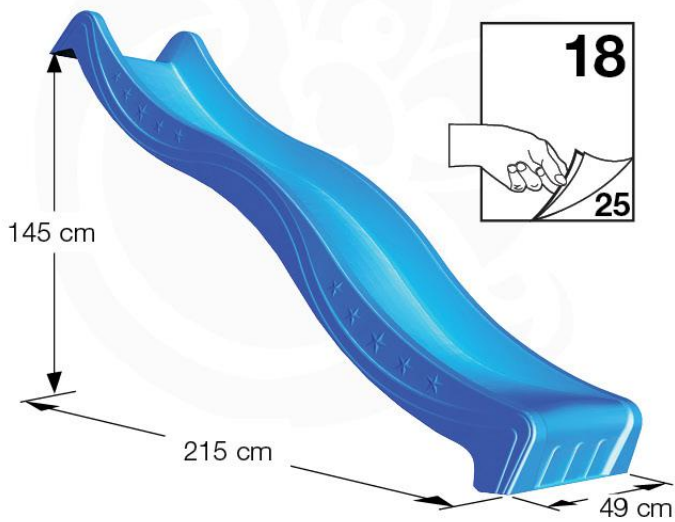

24h

3.

4.

17 Add-on Wavy Star Slide XXL

- 334_100 Yellow
- 334_200 Blue
- 334_300 Green
- 334_400 Red
- 334_500 Fuchsia
- 334_600 Dark Green

18

25

Fireman's Pole

201_275

19

28

18 Slide Set

SL13

	PartNo	PartName	QTY.
Hardware Pack	000_101	Nail Pan Head	10
	002_220	Gap Point Screw T25 - 5x45	8
	002_223	Gap Point Screw T25 - 5x80	8
	002_308	Gap Point Screw T25 - 5x20	2
Other	120_102	Handgrip set (complete 2x)	1
	123_200	Bumperpad	1
	324_xxx 334_xxx	Wavy Star Slide XL 2200 mm / Wavy Star Slide XXL 2650 mm	1
Timber	C114	Beam 1140 mm	1
	C70	Beam 700 mm	1
	D65	Board 650 mm	2