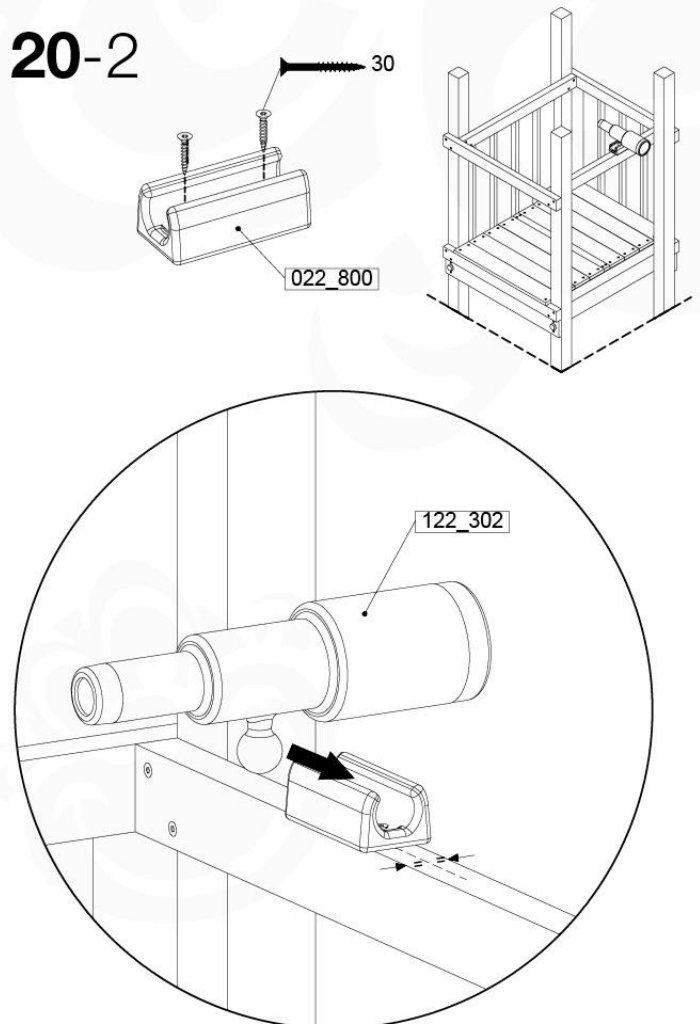

20-2

Accessory set - P03 - 29-9-2021 - 14