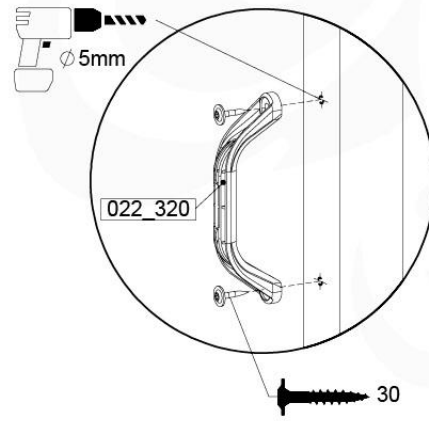

201_275

19

28

18 Slide Set

SL13

	PartNo	PartName	QTY.
Hardware Pack	000_101	Nail Pan Head	10
	002_220	Gap Point Screw T25 - 5x45	8
	002_223	Gap Point Screw T25 - 5x80	8
	002_308	Gap Point Screw T25 - 5x20	2
Other	120_102	Handgrip set (complete 2x)	1
	123_200	Bumperpad	1
	324_xxx 334_xxx	Wavy Star Slide XL 2200 mm / Wavy Star Slide XXL 2650 mm	1
Timber	C114	Beam 1140 mm	1
	C70	Beam 700 mm	1
	D65	Board 650 mm	2

SlideFP 115 x Balustrade - P05 TR - 11-2-2022 - v2

18-1

SlideFP 115 x Balustrade - P09 TR - 11-2-2022 - v2

18-2

18-3

18-4

SlideP1 115 x Balustrade - P21 TR - 11.2.2022 - v2

18-5