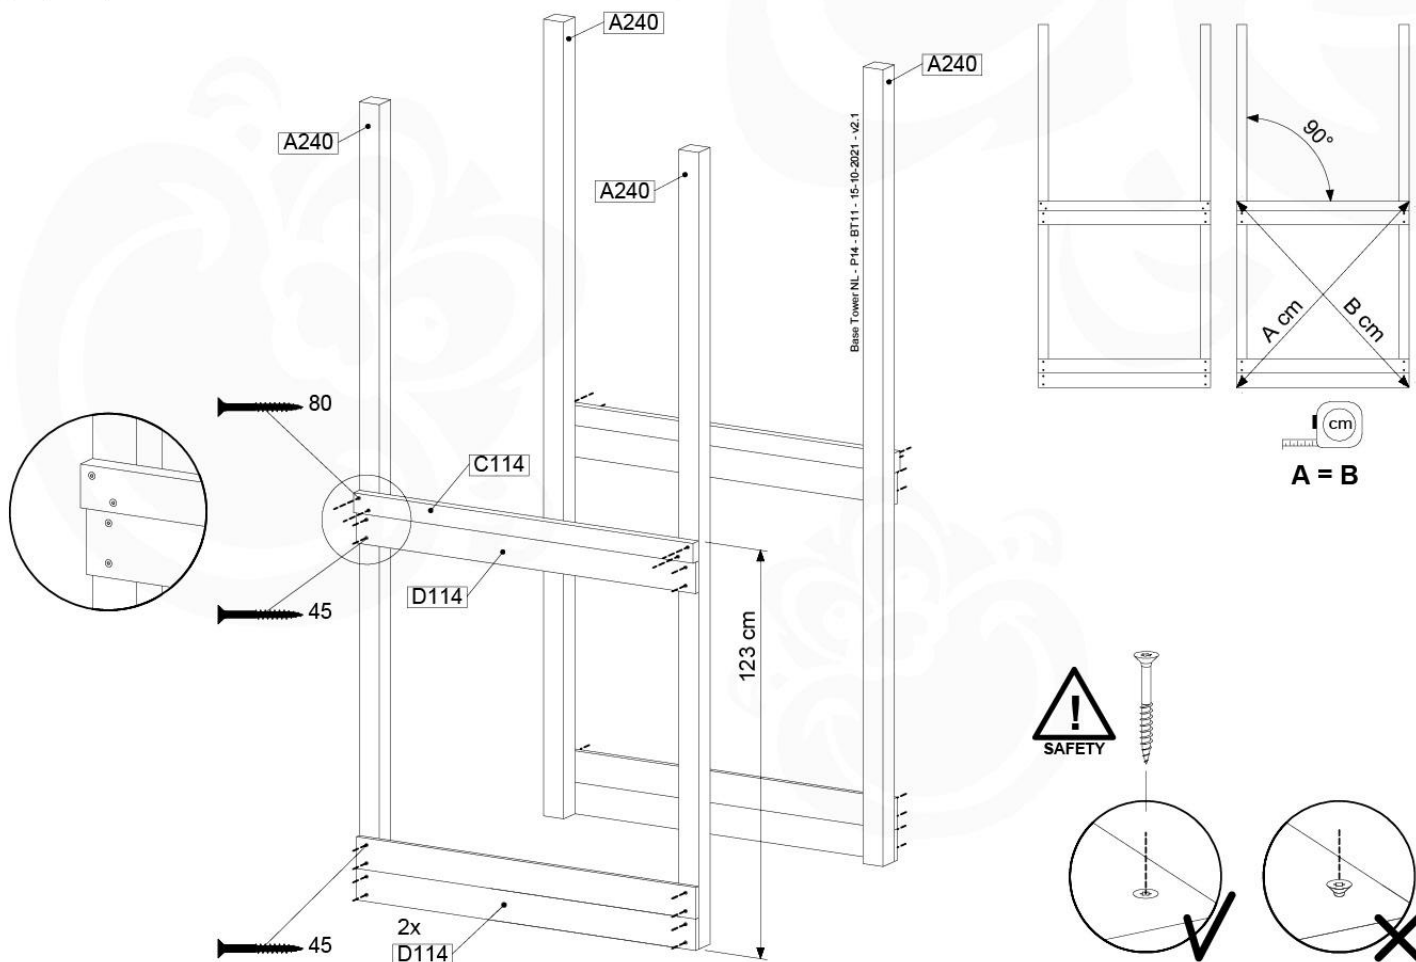

06 Playground Foundation

FD06

07 Base Tower

BT11

	PartNo	PartName	QTY.
Hardware pack	001_406	Stealth Screw 8x45	6
	001_417	Stealth Screw 8x80	4
	002_220	Gap Point Screw T25 - 5x45	118
	002_223	Gap Point Screw T25 - 5x80	20
	022_31x	bpc-base version 3	8
	022_84x	bpc cover	8
Other	007_001	Ground-anchor	2
Timber	A240	Post 70x70 L2400	4
	C114	Beam 1140 mm	5
	D100	Board 1000 mm	14
	D114	Board 1140 mm	12

Base Tower NL - P08 - BT11 - 15-10-2021 - v2.1

07-1

07-2

07-3

07-4

08 Extended Tower ET11

	PartNo	PartName	QTY.
Hardware pack	001_406	Stealth Screw 8x45	4
	001_417	Stealth Screw 8x80	2
	002_220	Gap Point Screw T25 - 5x45	93
	002_223	Gap Point Screw T25 - 5x80	16
Other	007_001	Ground-anchor	2
	022_31x	bpc-base version 3	4
	022_84x	bpc cover	4
Timber	A220	Post 70x70 L2200	2
	C74	Beam 740 mm	3
	C114	Beam 1140 mm	1
	D74	Board 740 mm	6
	D100	Board 1000 mm	9
	D114	Board 1140 mm	6