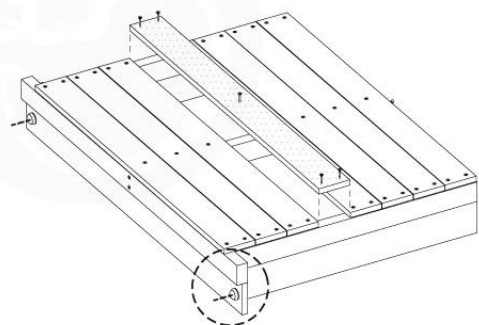

08-3

© 2022 Jungle Gym B.V.

08-4