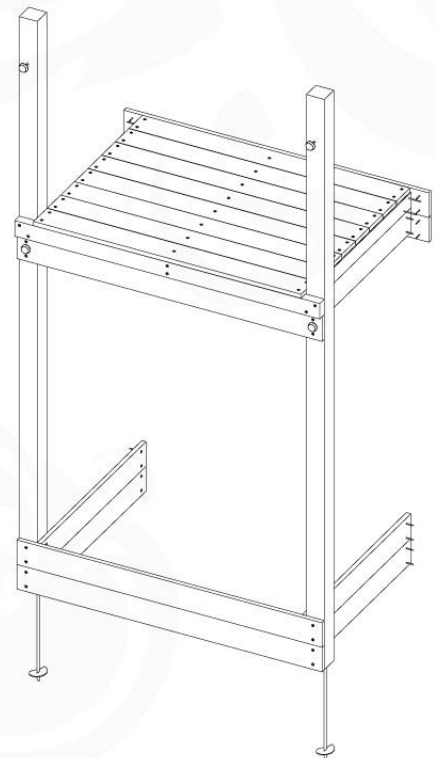

08 Extended Tower ET11

	PartNo	PartName	QTY.
Hardware pack	001_406	Stealth Screw 8x45	4
	001_417	Stealth Screw 8x80	2
	002_220	Gap Point Screw T25 - 5x45	93
	002_223	Gap Point Screw T25 - 5x80	16
Other	007_001	Ground-anchor	2
	022_31x	bpc-base version 3	4
	022_84x	bpc cover	4
Timber	A220	Post 70x70 L2200	2
	C74	Beam 740 mm	3
	C114	Beam 1140 mm	1
	D74	Board 740 mm	6
	D100	Board 1000 mm	9
	D114	Board 1140 mm	6