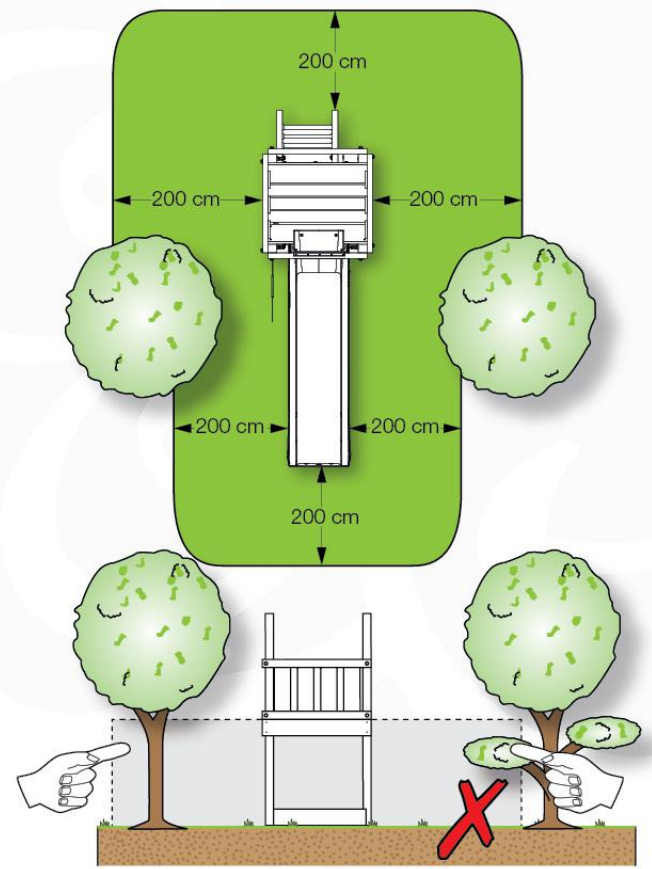

05 Safe Playground Planning

05-1

05-2

05-3

05-4

05-5