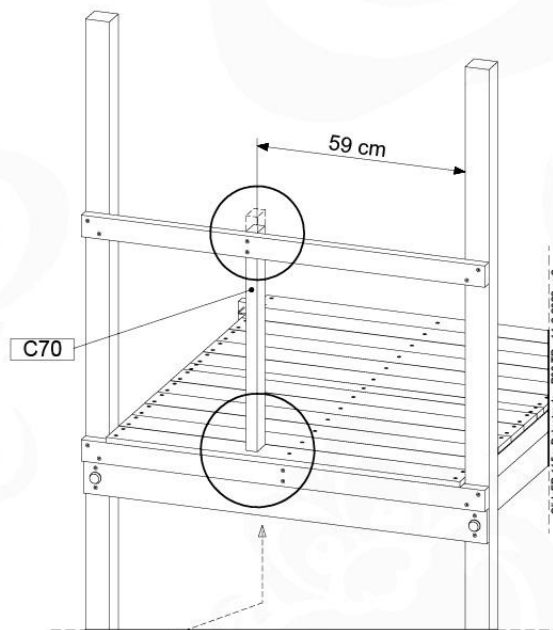

18 Slide Set

SL13

	PartNo	PartName	QTY.
Hardware Pack	000_101	Nail Pan Head	10
	002_220	Gap Point Screw T25 - 5x45	8
	002_223	Gap Point Screw T25 - 5x80	8
	002_308	Gap Point Screw T25 - 5x20	2
Other	120_102	Handgrip set (complete 2x)	1
	123_200	Bumperpad	1
	324_xxx 334_xxx	Wavy Star Slide XL 2200 mm / Wavy Star Slide XXL 2650 mm	1
Timber	C114	Beam 1140 mm	1
	C70	Beam 700 mm	1
	D65	Board 650 mm	2

18-1