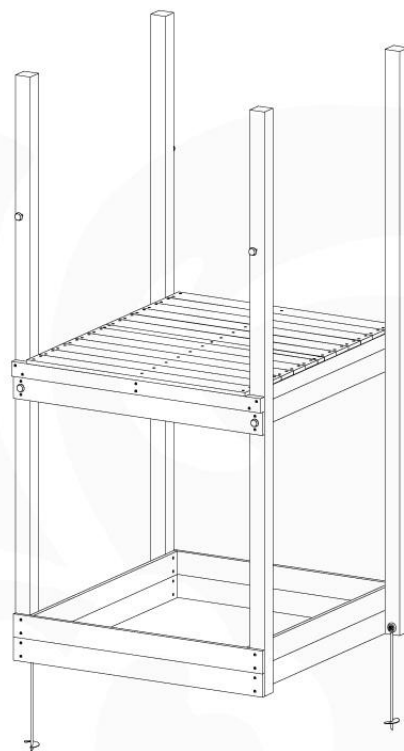

06 Playground Foundation

FD06

07 Base Tower

BT11

	PartNo	PartName	QTY.
Hardware pack	001_406	Stealth Screw 8x45	6
	001_417	Stealth Screw 8x80	4
	002_220	Gap Point Screw T25 - 5x45	118
	002_223	Gap Point Screw T25 - 5x80	20
	022_31x	bpc-base version 3	8
	022_84x	bpc cover	8
Other	007_001	Ground-anchor	2
Timber	A240	Post 70x70 L2400	4
	C114	Beam 1140 mm	5
	D100	Board 1000 mm	14
	D114	Board 1140 mm	12

Base Tower NL - P08 - BT11 - 15-10-2021 - v2.1

07-1

07-2

07-3

07-4

08 Extended Tower ET11

	PartNo	PartName	QTY.
Hardware pack	001_406	Stealth Screw 8x45	4
	001_417	Stealth Screw 8x80	2
	002_220	Gap Point Screw T25 - 5x45	93
	002_223	Gap Point Screw T25 - 5x80	16
Other	007_001	Ground-anchor	2
	022_31x	bpc-base version 3	4
	022_84x	bpc cover	4
Timber	A220	Post 70x70 L2200	2
	C74	Beam 740 mm	3
	C114	Beam 1140 mm	1
	D74	Board 740 mm	6
	D100	Board 1000 mm	9
	D114	Board 1140 mm	6