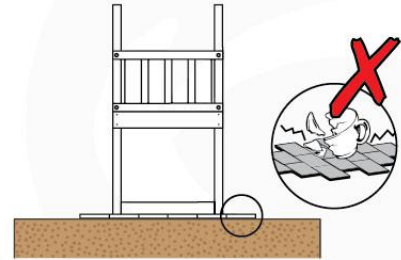

05 Safe Playground Planning

05-1

05-2

05-3

05-4

05-5