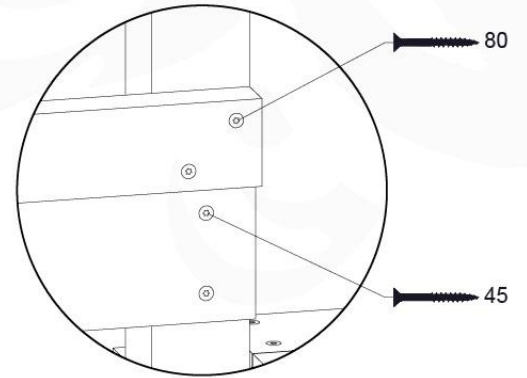

08-1

08_Extension Tower 115 80

08-2