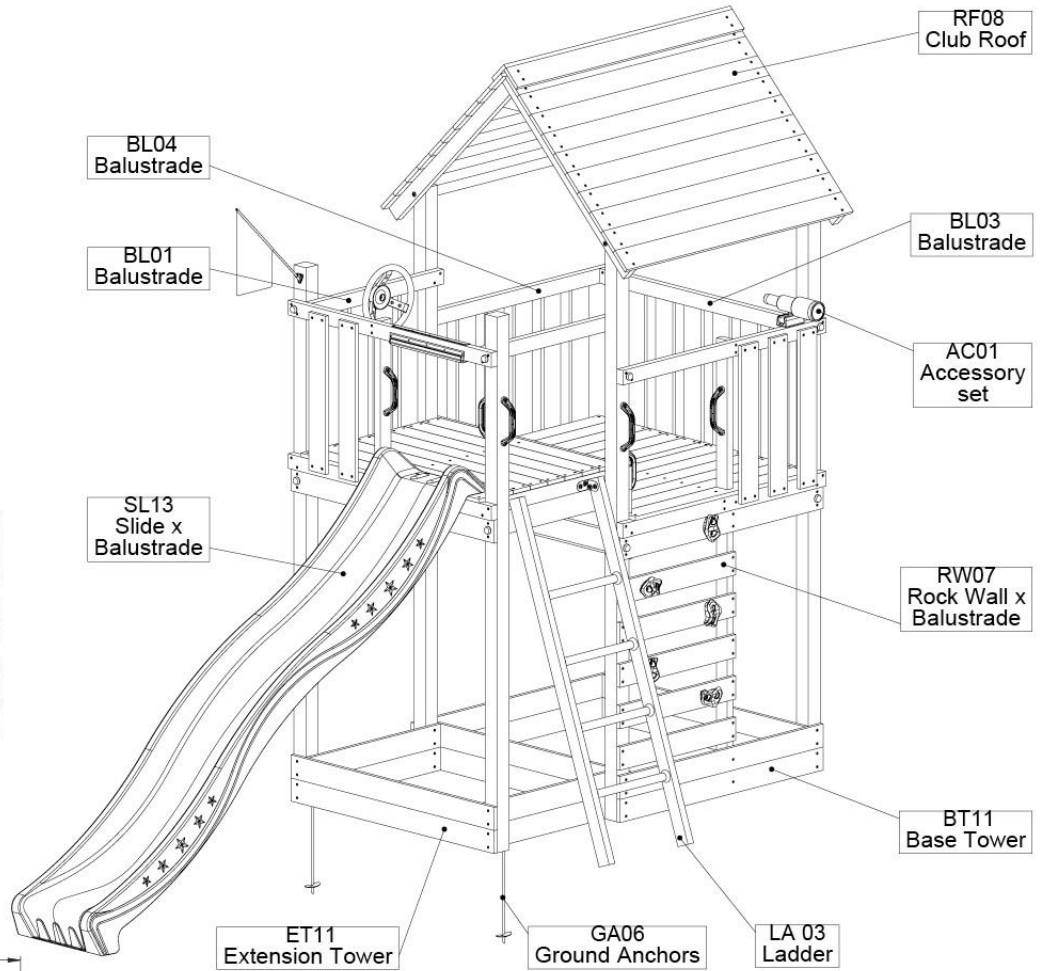

Part 2

Assembly

Instructions

Jungle Cubby 2.1

801_070

Jungle Gym

BACKYARD PLAYGROUNDS

since 1988