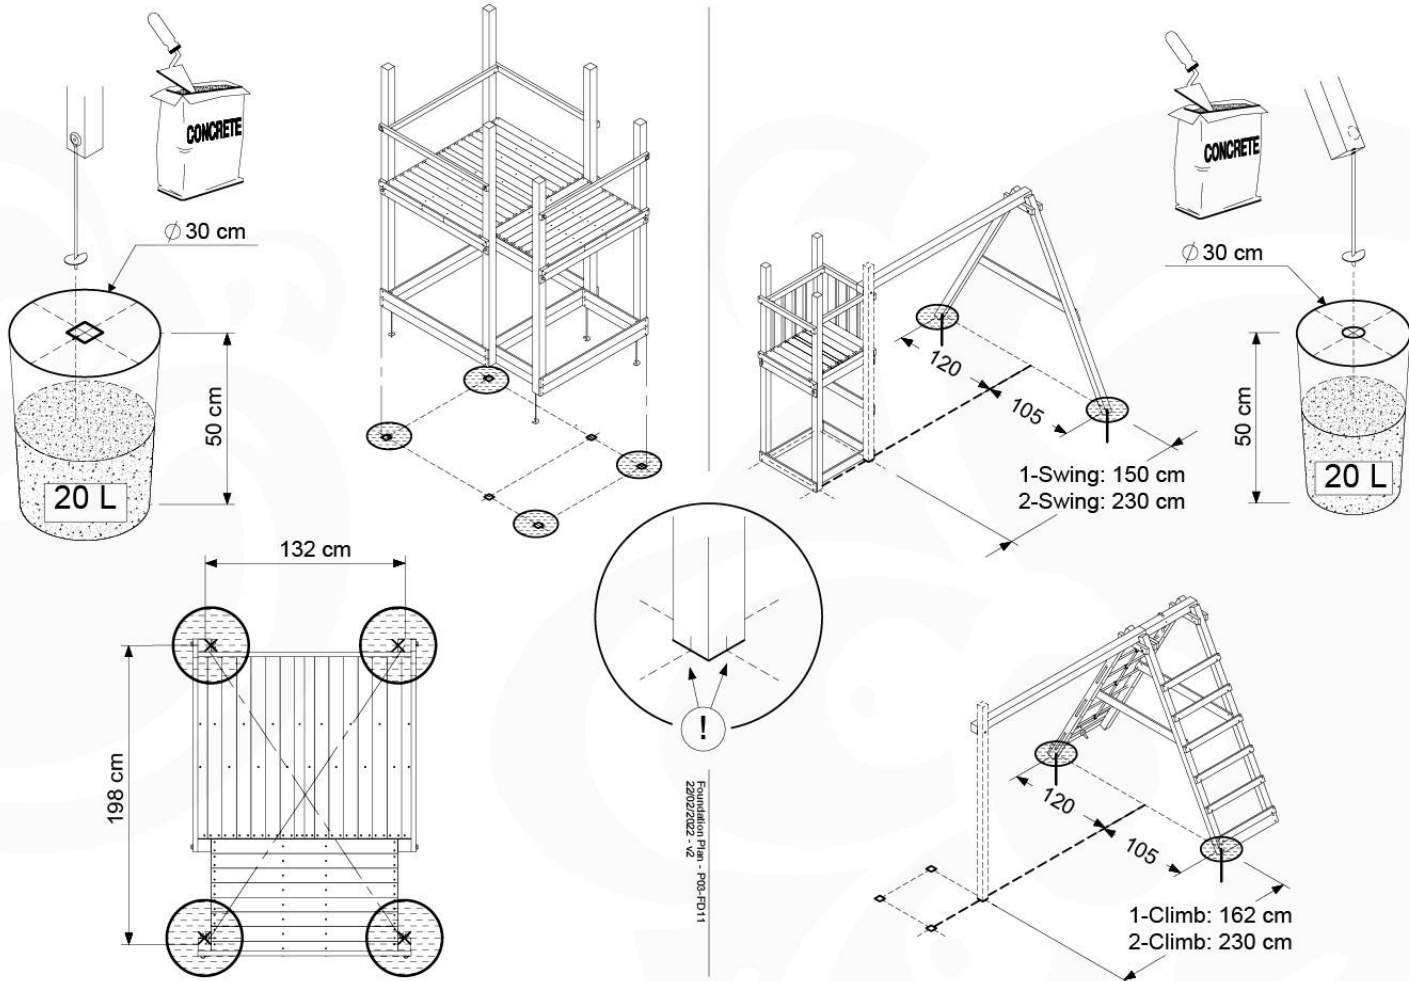

06 Playground Foundation

FD06

07 Base Tower

BT11

	PartNo	PartName	QTY.
Hardware pack	001_406	Stealth Screw 8x45	6
	001_417	Stealth Screw 8x80	4
	002_220	Gap Point Screw T25 - 5x45	118
	002_223	Gap Point Screw T25 - 5x80	20
	022_31x	bpc-base version 3	8
	022_84x	bpc cover	8
Other	007_001	Ground-anchor	2
Timber	A240	Post 70x70 L2400	4
	C114	Beam 1140 mm	5
	D100	Board 1000 mm	14
	D114	Board 1140 mm	12

Base Tower NL - P08 - BT11 - 15-10-2021 - v2.1

07-1

07-2

07-3

07-4

08 Extended Tower ET11

	PartNo	PartName	QTY.
Hardware pack	001_406	Stealth Screw 8x45	4
	001_417	Stealth Screw 8x80	2
	002_220	Gap Point Screw T25 - 5x45	93
	002_223	Gap Point Screw T25 - 5x80	16
Other	007_001	Ground-anchor	2
	022_31x	bpc-base version 3	4
	022_84x	bpc cover	4
Timber	A220	Post 70x70 L2200	2
	C74	Beam 740 mm	3
	C114	Beam 1140 mm	1
	D74	Board 740 mm	6
	D100	Board 1000 mm	9
	D114	Board 1140 mm	6