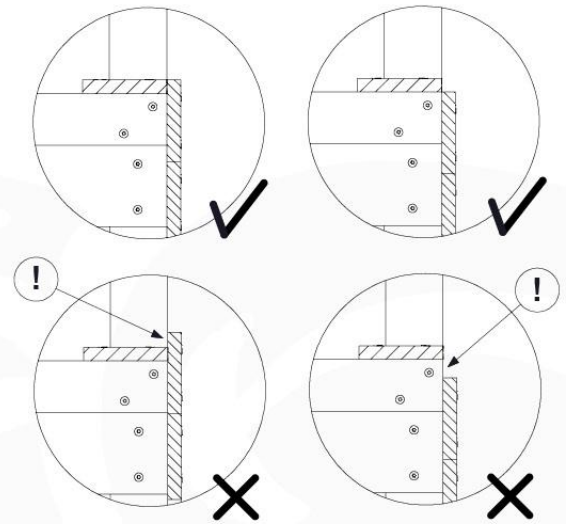

08-3

© 2022 Jungle Gym B.V.

08-4