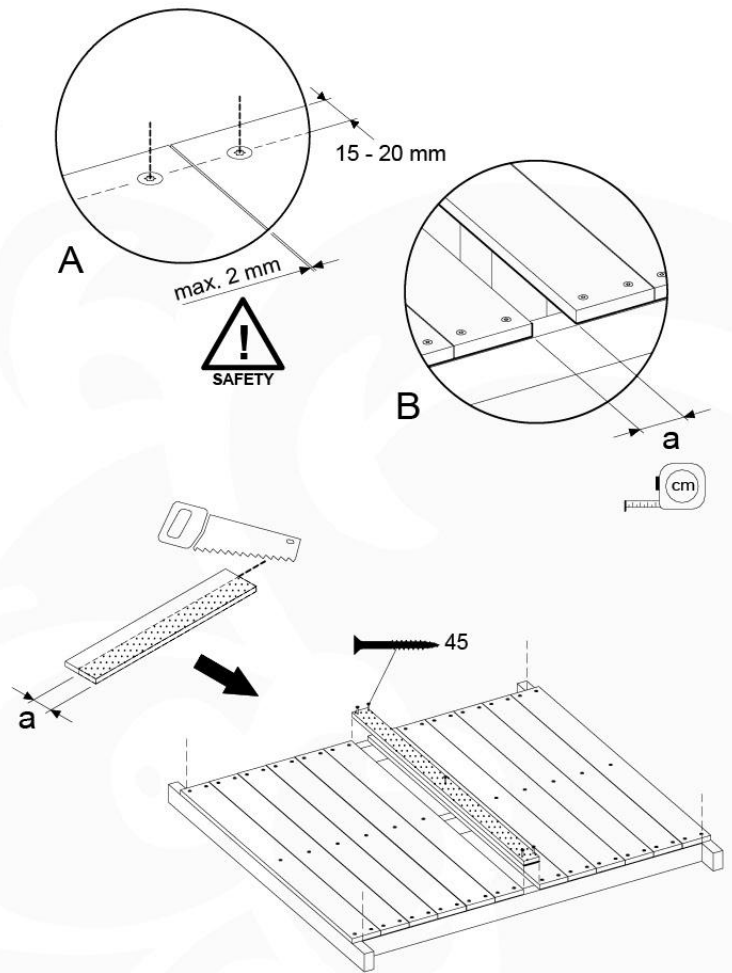

07-4

08 Extended Tower ET11

	PartNo	PartName	QTY.
Hardware pack	001_406	Stealth Screw 8x45	4
	001_417	Stealth Screw 8x80	2
	002_220	Gap Point Screw T25 - 5x45	93
	002_223	Gap Point Screw T25 - 5x80	16
Other	007_001	Ground-anchor	2
	022_31x	bpc-base version 3	4
	022_84x	bpc cover	4
Timber	A220	Post 70x70 L2200	2
	C74	Beam 740 mm	3
	C114	Beam 1140 mm	1
	D74	Board 740 mm	6
	D100	Board 1000 mm	9
	D114	Board 1140 mm	6