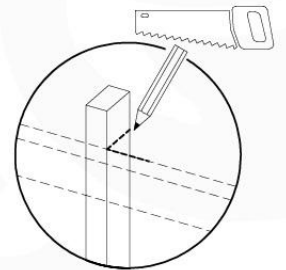

18 Slide Set

SL13

	PartNo	PartName	QTY.
Hardware Pack	000_101	Nail Pan Head	10
	002_220	Gap Point Screw T25 - 5x45	8
	002_223	Gap Point Screw T25 - 5x80	8
	002_308	Gap Point Screw T25 - 5x20	2
Other	120_102	Handgrip set (complete 2x)	1
	123_200	Bumperpad	1
	324_xxx 334_xxx	Wavy Star Slide XL 2200 mm / Wavy Star Slide XXL 2650 mm	1
Timber	C114	Beam 1140 mm	1
	C70	Beam 700 mm	1
	D65	Board 650 mm	2

18-1