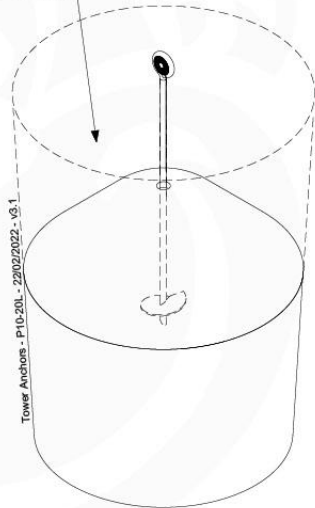

Parts:

Assembly Package Tower
194_300

Tower Anchors - P03-GA06 - 22/02/2022 - v3.1

16-1

16-2

20 L / 40 kg

1.

2.