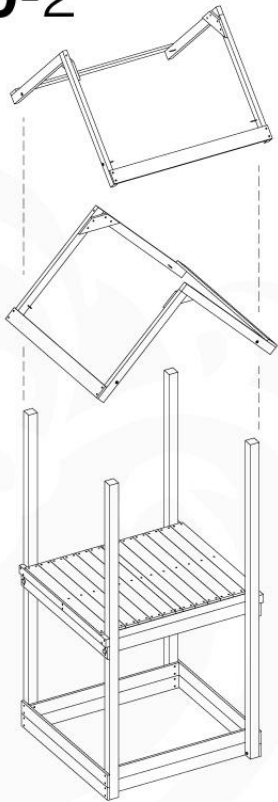

RW07

	PartNo	PartName	QTY.
Hardware Pack	001_102	Washer Head Screw T40 M8x30	10
	002_220	Gap Point Screw T25 - 5x45	36
	002_223	Gap Point Screw T25 - 5x80	9
	003_010	M8 spring lock washer	10
	004_050	M8 22mm Drive in Nut	10
Other	022_50x	Climbing Rock	5
	120_102	Handgrip set (complete 2x)	1
Timber	C114	Beam 1140 mm	1
	C186	Beam 1860 mm	1
	D65	Board 650 mm	8

10 Roof

RF08

	PartNo	PartName	QTY.
Hardware Pack	001_417	Stealth Screw 8x80	4
	002_220	Gap Point Screw T25 - 5x45	100
	002_223	Gap Point Screw T25 - 5x80	8
Timber	C90	Beam 900 mm	2
	C96	Beam L=(900+beamheight) mm	2
	D65	Board 650 mm	1
	D127	Board 1270 mm	18-24

Roof CubCastle 120 - PO3 - RF08 - 26-11-2020 - v1

10-1

10-2

10-3

10-4

Roof ClubCaste 120 - P08 - RF08 - 26-11-2020 - v1

Roof ClubCaste 120 - P08 - RF08 - 26-11-2020 - v1

11 Balustrade (1x)

BL03

	PartNo	PartName	QTY.
Hardware Pack	002_220	Gap Point Screw T25 - 5x45	24
	002_223	Gap Point Screw T25 - 5x80	4
Timber	C114	Beam 1140 mm	1
	D65	Board 650 mm	6

Balustrade 120 - P02 U - 8-10-2021 - v1.1