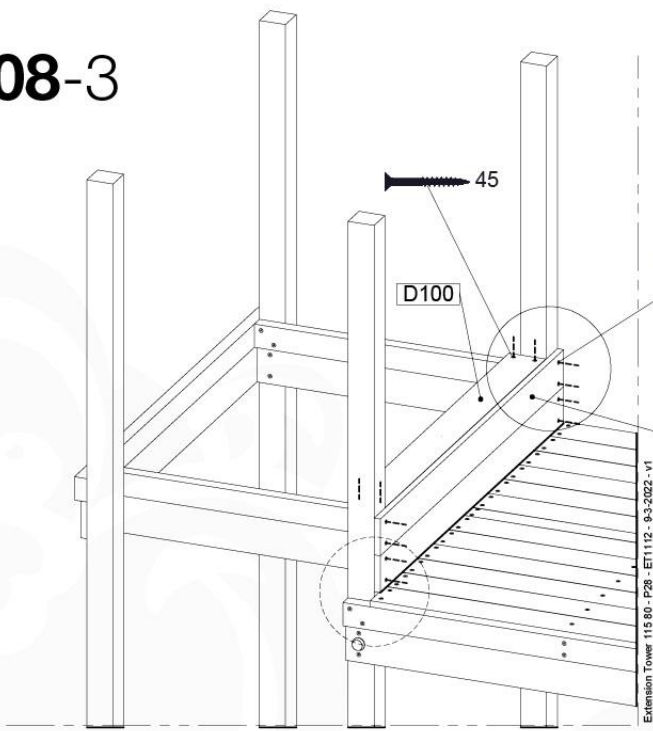

Base Tower NL - P08 - BT11 - 15-10-2021 - v2.1

07-1

07-2

07-3

07-4

08 Extended Tower ET11

	PartNo	PartName	QTY.
Hardware pack	001_406	Stealth Screw 8x45	4
	001_417	Stealth Screw 8x80	2
	002_220	Gap Point Screw T25 - 5x45	93
	002_223	Gap Point Screw T25 - 5x80	16
Other	007_001	Ground-anchor	2
	022_31x	bpc-base version 3	4
	022_84x	bpc cover	4
Timber	A220	Post 70x70 L2200	2
	C74	Beam 740 mm	3
	C114	Beam 1140 mm	1
	D74	Board 740 mm	6
	D100	Board 1000 mm	9
	D114	Board 1140 mm	6

Extension Tower 115 80 - P08 - ET11 - 9-3-2022 - v1

08-1

08_Extension Tower 115 80

08-2

08-3

© 2022 Jungle Gym B.V.

08-4

09 Rock Wall

RW07

	PartNo	PartName	QTY.
Hardware Pack	001_102	Washer Head Screw T40 M8x30	10
	002_220	Gap Point Screw T25 - 5x45	36
	002_223	Gap Point Screw T25 - 5x80	9
	003_010	M8 spring lock washer	10
	004_050	M8 22mm Drive in Nut	10
Other	022_50x	Climbing Rock	5
	120_102	Handgrip set (complete 2x)	1
Timber	C114	Beam 1140 mm	1
	C186	Beam 1860 mm	1
	D65	Board 650 mm	8