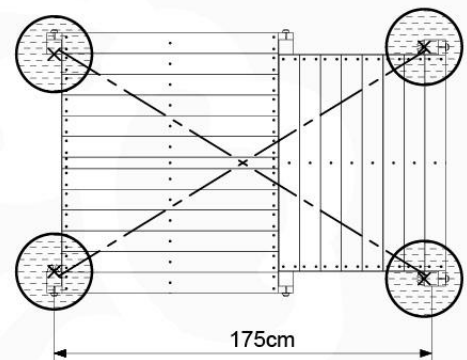

16 Ground Anchors

GA06

Parts:

Assembly Package Tower
194_300