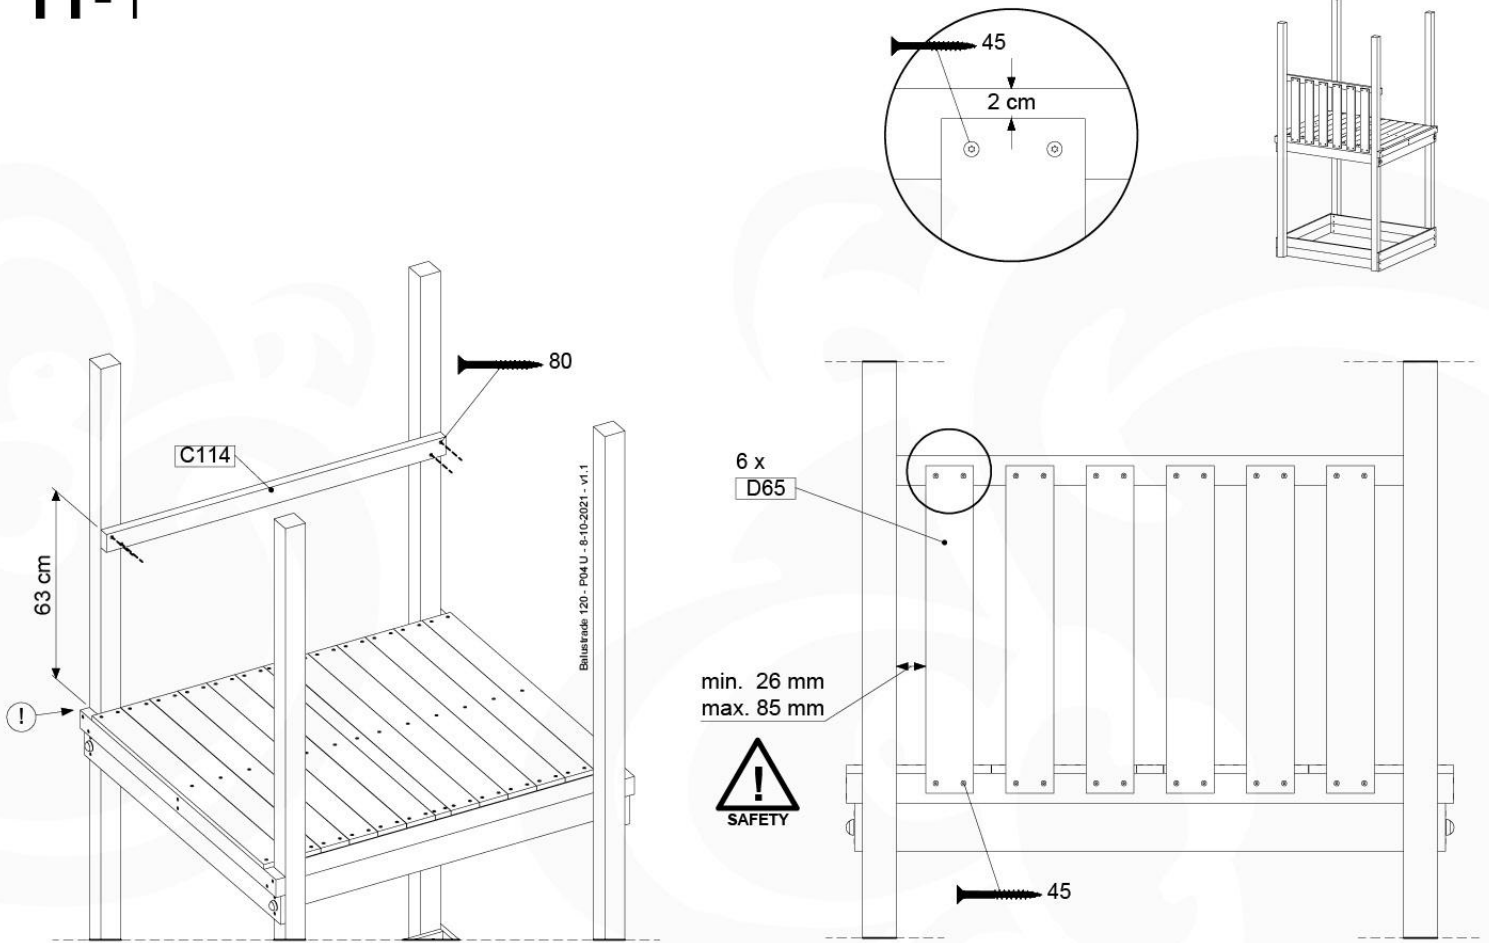

11-1

12 Balustrade (1x)

BL04