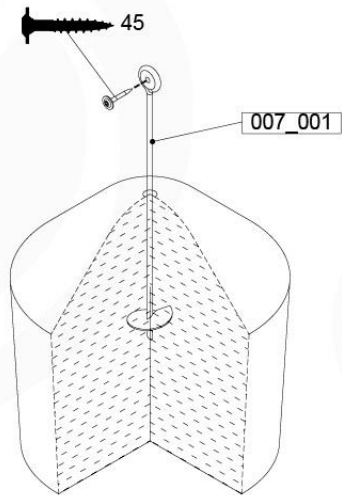

16 Ground Anchors

GA06

Parts:

Assembly Package Tower
194_300