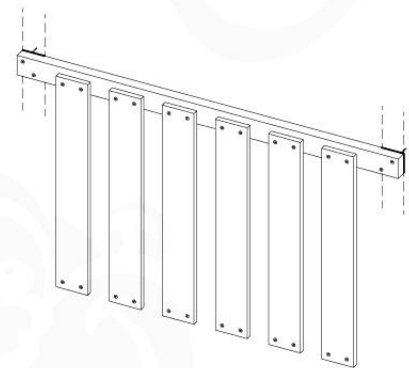

PartNo	PartName	QTY.
Hardware Pack	002_220	Gap Point Screw T25 - 5x45	24
	002_223	Gap Point Screw T25 - 5x80	4
Timber	C114	Beam 1140 mm	1
	D65	Board 650 mm	6

Balustrade 120 - P04 U - 8-10-2021 - v1.1