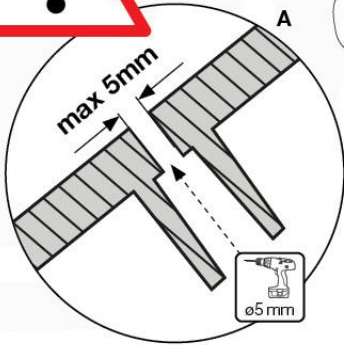

18-6

19 Firemans Pole

FP11

	PartNo	PartName	QTY.
Hardware Pack(s)	001_103	M8 Washer Head Screw 40mm	2
	002_220	Gap Point Screw T25 - 5x45	8
	002_223	Gap Point Screw T25 - 5x80	8
	003_010	M8 spring lock washer	2
	003_040	M8 Washer	2
	004_052	M8 Drive-in Nut 30mm	2
	004_054	M8 Drive-in Nut 45mm	2
	022_31x	bpc-base version 3	2
	022_84x	bpc cover	2
Other	102_915	Fireman's Pole	1
Timber	C70	Beam 700 mm	1
	C114	Beam 1140 mm	1
	D65	Board 650 mm	2