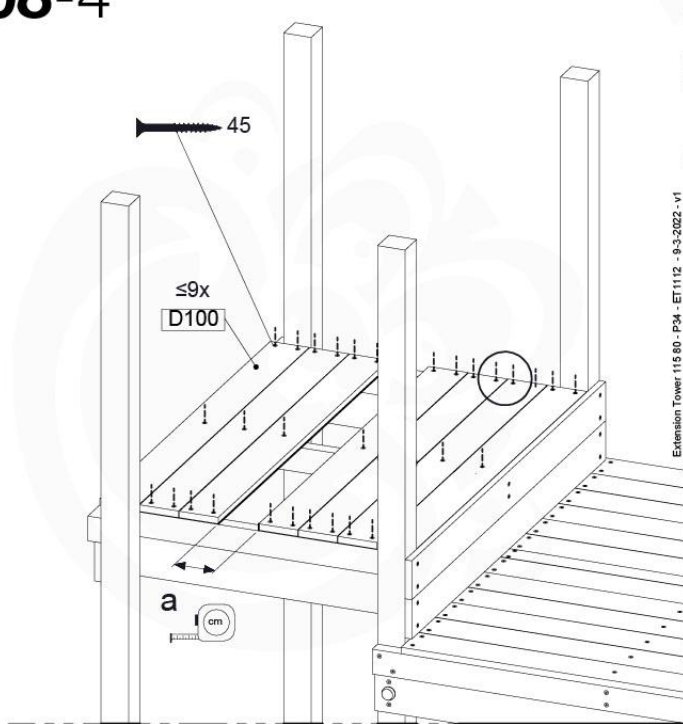

Base Tower NL - P08 - BT11 - 15-10-2021 - v2.1

07-1

07-2

07-3

07-4

08 Extended Tower ET11

	PartNo	PartName	QTY.
Hardware pack	001_406	Stealth Screw 8x45	4
	001_417	Stealth Screw 8x80	2
	002_220	Gap Point Screw T25 - 5x45	93
	002_223	Gap Point Screw T25 - 5x80	16
Other	007_001	Ground-anchor	2
	022_31x	bpc-base version 3	4
	022_84x	bpc cover	4
Timber	A220	Post 70x70 L2200	2
	C74	Beam 740 mm	3
	C114	Beam 1140 mm	1
	D74	Board 740 mm	6
	D100	Board 1000 mm	9
	D114	Board 1140 mm	6

Extension Tower 115 80 - P08 - ET11 - 9-3-2022 - v1

08-1

08_Extension Tower 115 80

08-2

08-3

© 2022 Jungle Gym B.V.

08-4

09 Rock Wall

RW07

	PartNo	PartName	QTY.
Hardware Pack	001_102	Washer Head Screw T40 M8x30	10
	002_220	Gap Point Screw T25 - 5x45	36
	002_223	Gap Point Screw T25 - 5x80	9
	003_010	M8 spring lock washer	10
	004_050	M8 22mm Drive in Nut	10
Other	022_50x	Climbing Rock	5
	120_102	Handgrip set (complete 2x)	1
Timber	C114	Beam 1140 mm	1
	C186	Beam 1860 mm	1
	D65	Board 650 mm	8