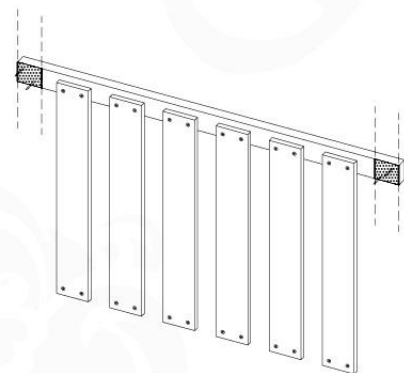

BL03

	PartNo	PartName	QTY.
Hardware Pack	002_220	Gap Point Screw T25 - 5x45	24
	002_223	Gap Point Screw T25 - 5x80	4
Timber	C114	Beam 1140 mm	1
	D65	Board 650 mm	6

Balustrade 120 - P02 U - 8-10-2021 - v1.1