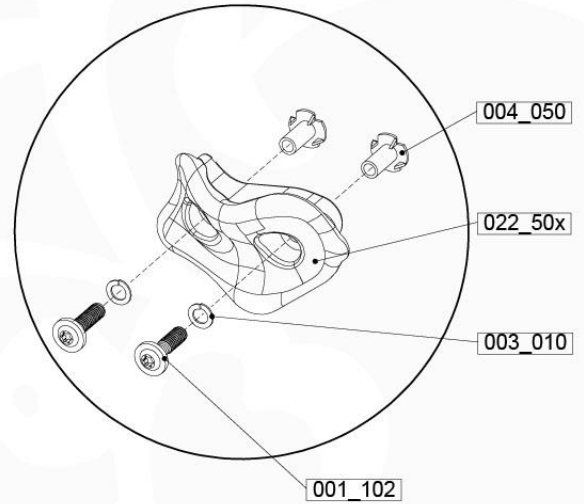

09-4

09-5

Rockwell 115 - P40 TL125 - 13-1-2022 - v2