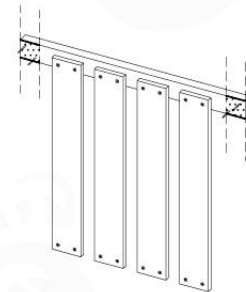

11-1

12 Balustrade (1x)

BL04

	PartNo	PartName	QTY.
Hardware Pack	002_220	Gap Point Screw T25 - 5x45	24
	002_223	Gap Point Screw T25 - 5x80	4
Timber	C114	Beam 1140 mm	1
	D65	Board 650 mm	6

Balustrade 120 - P04 U - 8-10-2021 - v1.1

12-1

13 Balustrade (1x)

BL01

(194_101)

	PartNo	PartName	QTY.
Hardware Pack	002_220	Gap Point Screw T25 - 5x45	16
	100_601	002_223	Gap Point Screw T25 - 5x80
Timber	C74	Beam 740 mm	1
	D65	Board 650 mm	4

Balustrade 80 - PO2 U - 13/01/2022 - v4