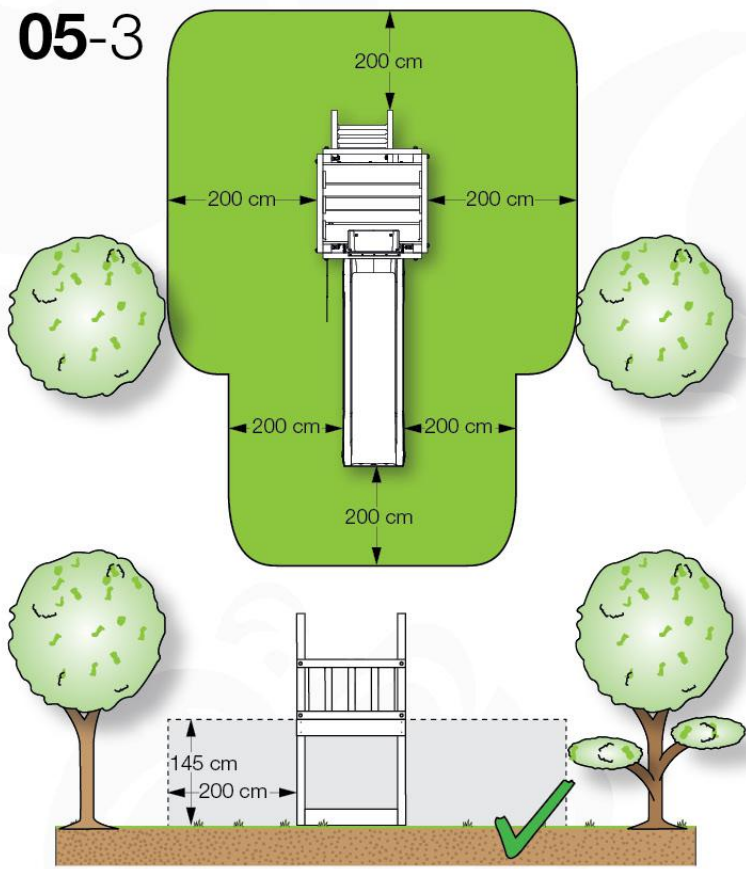

05 Safe Playground Planning

05-1

05-2

05-3

05-4

05-5