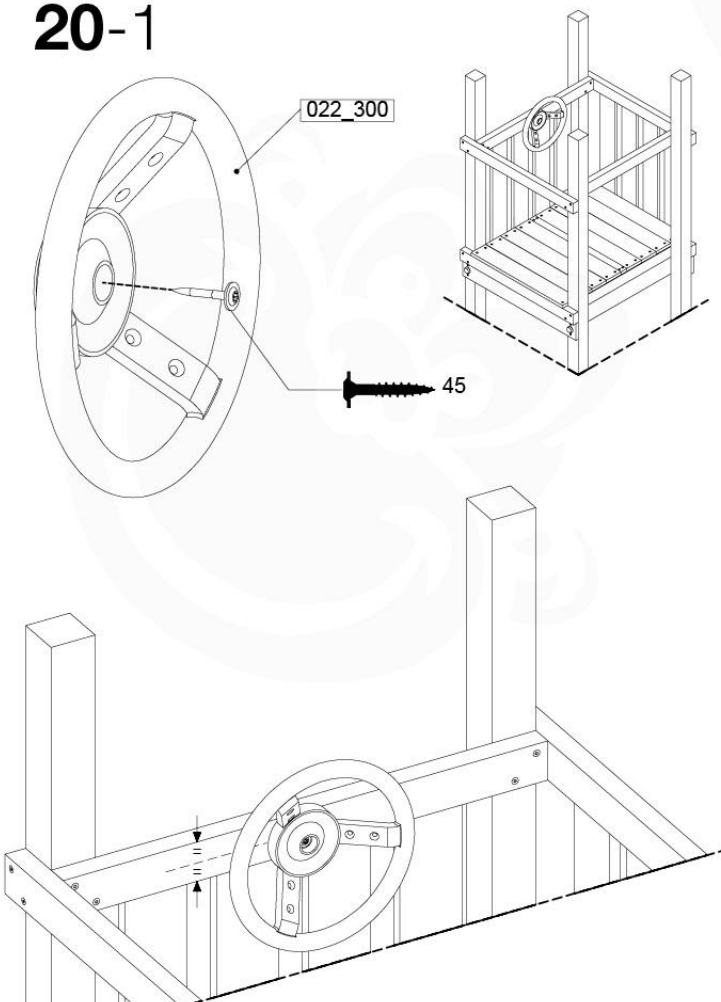

20 Accessories

AC01

(194_119)

	PartNo	PartName	QTY.
Hardware Pack 100_617	001_406	Stealth Screw 8x45	1
	002_041	Dome head screw 4.5 x 20 mm	3
	002_042	Dome head screw 3.5 x 13mm	4
	002_219	Gap Point Screw T25 - 5x30	2
Other	022_300	Steering Wheel	1
	022_800	Rail P/T 105	1
	022_910	Sandpad	1
	103_901	Logo ID Plate	1
	104_107	Tool Set Climbing Units	1
	120_024	Tower Flag	1
	122_302	Telescope	1

Accessory set - P02 - 29-9-2021 - 14

20-1