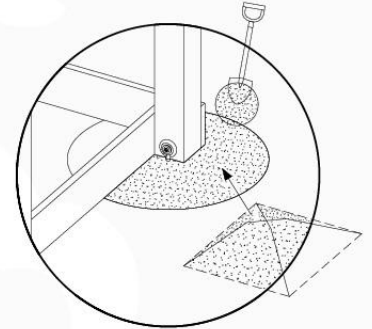

16-2

20 L / 40 kg

1.

2.

24h

3.

4.

17 Add-on Wavy Star Slide XXL

- 334_100 Yellow
- 334_200 Blue
- 334_300 Green
- 334_400 Red
- 334_500 Fuchsia
- 334_600 Dark Green

18

25

Fireman's Pole

201_275

19

28