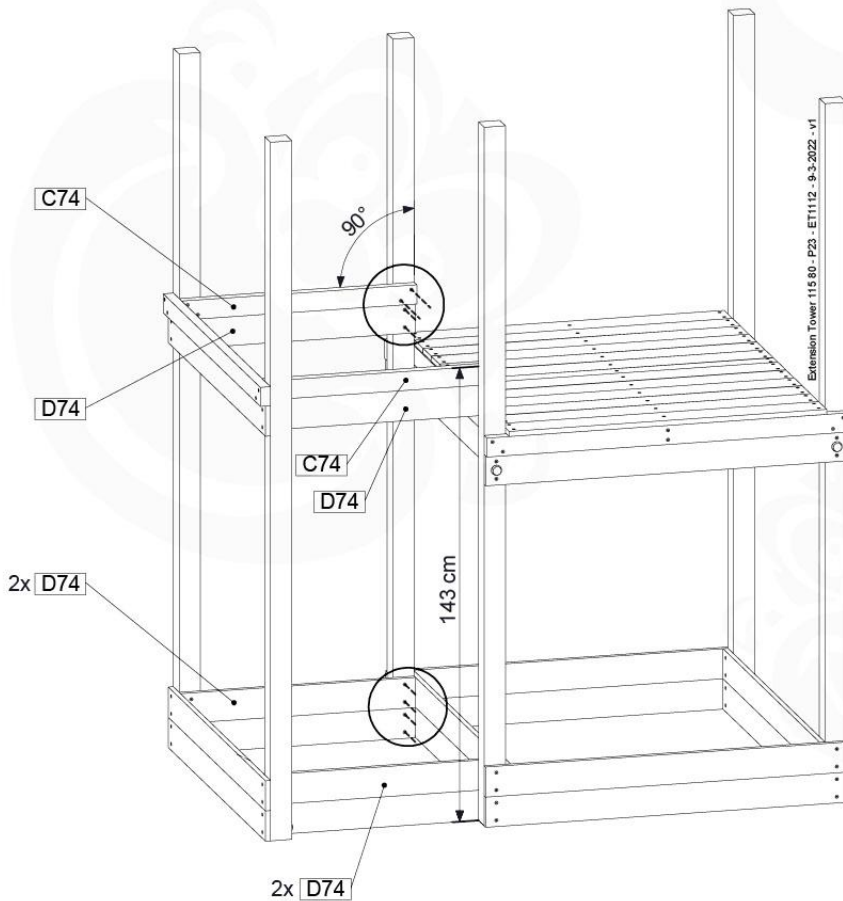

Base Tower NL - P08 - BT11 - 15-10-2021 - v2.1

07-1

07-2

07-3

07-4

08 Extended Tower ET11

	PartNo	PartName	QTY.
Hardware pack	001_406	Stealth Screw 8x45	4
	001_417	Stealth Screw 8x80	2
	002_220	Gap Point Screw T25 - 5x45	93
	002_223	Gap Point Screw T25 - 5x80	16
Other	007_001	Ground-anchor	2
	022_31x	bpc-base version 3	4
	022_84x	bpc cover	4
Timber	A220	Post 70x70 L2200	2
	C74	Beam 740 mm	3
	C114	Beam 1140 mm	1
	D74	Board 740 mm	6
	D100	Board 1000 mm	9
	D114	Board 1140 mm	6

Extension Tower 115 80 - P08 - ET11 - 9-3-2022 - v1

08-1

08_Extension Tower 115 80

08-2

08-3

© 2022 Jungle Gym B.V.

08-4

09 Rock Wall

RW07

	PartNo	PartName	QTY.
Hardware Pack	001_102	Washer Head Screw T40 M8x30	10
	002_220	Gap Point Screw T25 - 5x45	36
	002_223	Gap Point Screw T25 - 5x80	9
	003_010	M8 spring lock washer	10
	004_050	M8 22mm Drive in Nut	10
Other	022_50x	Climbing Rock	5
	120_102	Handgrip set (complete 2x)	1
Timber	C114	Beam 1140 mm	1
	C186	Beam 1860 mm	1
	D65	Board 650 mm	8