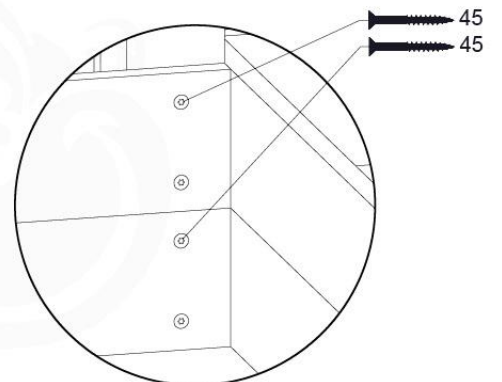

08-1

08_Extension Tower 115 80

08-2