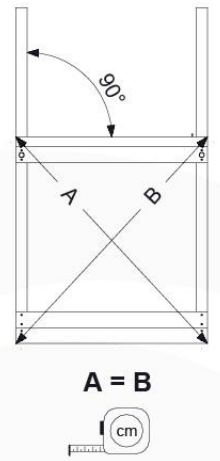

08-1

08_Extension Tower 115 80

08-2