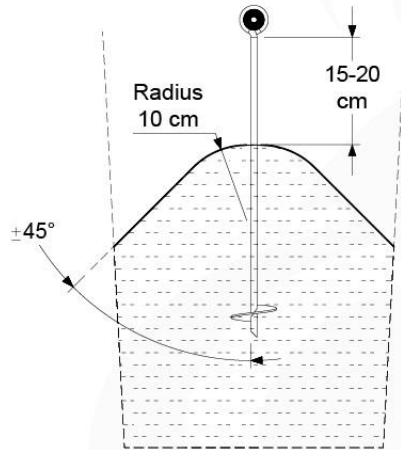

Parts:

Assembly Package Tower
194_300

Tower Anchors - P03-GA06 - 22/02/2022 - v3.1

16-1

16-2

20 L / 40 kg

1.

2.