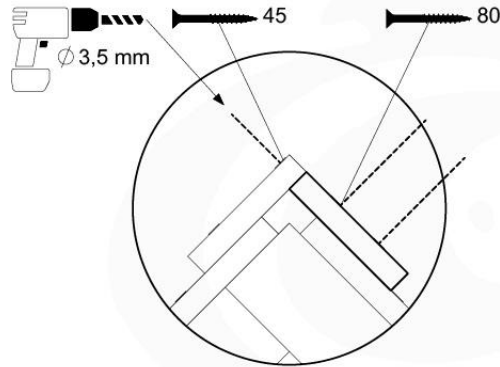

Roof ClubCaste 120 - P08 - RF08 - 26-11-2020 - v1

11 Balustrade (1x)

BL03