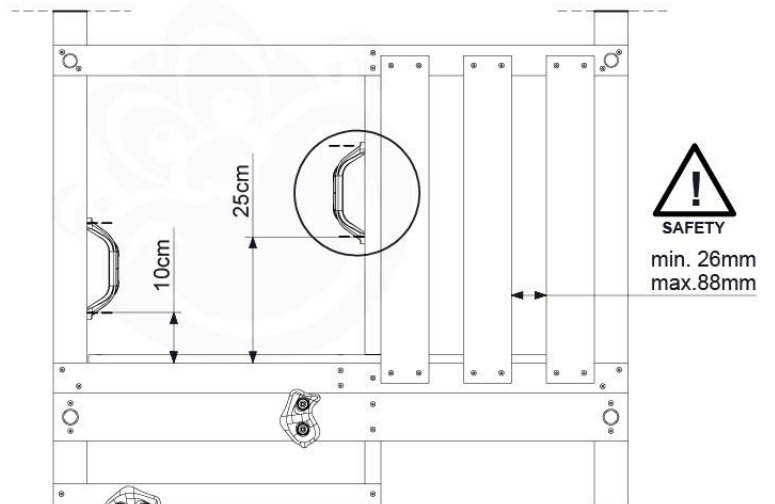

09-5

Rockwell 115 - P40 TL125 - 13-1-2022 - v2