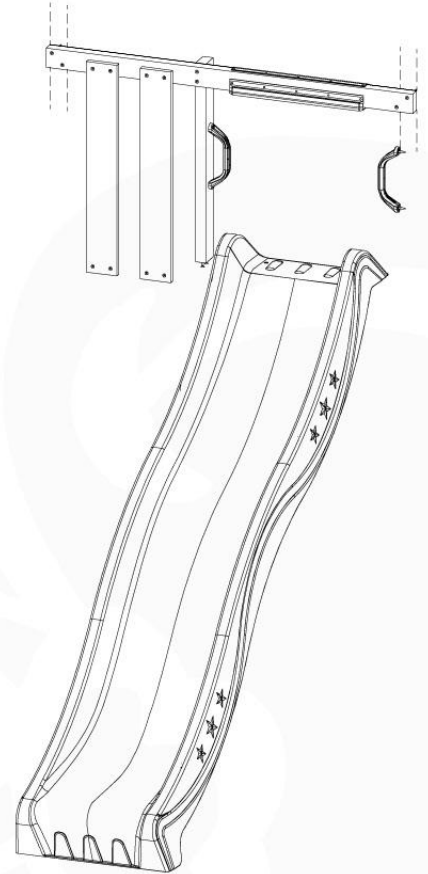

18 Slide Set

SL13

	PartNo	PartName	QTY.
Hardware Pack	000_101	Nail Pan Head	10
	002_220	Gap Point Screw T25 - 5x45	8
	002_223	Gap Point Screw T25 - 5x80	8
	002_308	Gap Point Screw T25 - 5x20	2
Other	120_102	Handgrip set (complete 2x)	1
	123_200	Bumperpad	1
	324_xxx 334_xxx	Wavy Star Slide XL 2200 mm / Wavy Star Slide XXL 2650 mm	1
Timber	C114	Beam 1140 mm	1
	C70	Beam 700 mm	1
	D65	Board 650 mm	2