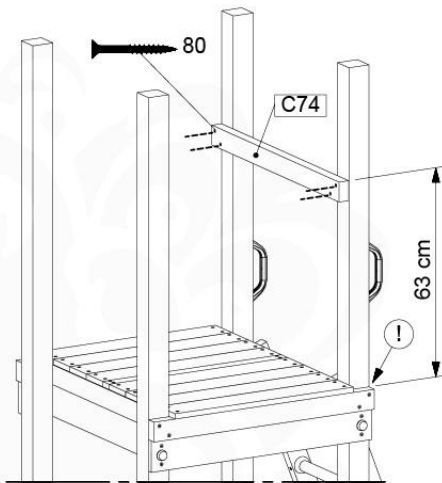

13-1

14 Ladder

LA03

(194_104)

	PartNo	PartName	QTY.
Hardware Pack 100_603	001_404	Stealth Screw 8x30	4
	002_219	Gap Point Screw T25 - 5x30	4
	002_220	Gap Point Screw T25 - 5x45	8
	002_223	Gap Point Screw T25 - 5x80	4
Other	005_03x	Ladder Rung Y/B/G/R	4
	005_522	Connection Bracket Mini Market	2
	022_835	Rung Cap	8
	120_102	Handgrip set (2x Complete)	1
Timber	C74	Beam 740 mm	1
	C150	Beam 1500 mm	2

Ladder - P03 145 - 21/01/2022 - v4

14-1

14-2

14-3

SAFETY
 !
 min. 23 cm
 max. 28 cm

14-4

15 Swing Frame / Climb Frame

16