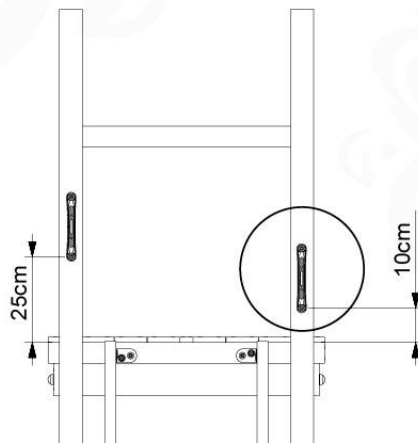

Ladder - P03 145 - 21/01/2022 - v4

14-1

14-2

14-3

SAFETY
 !
 min. 23 cm
 max. 28 cm

14-4

15 Swing Frame / Climb Frame

16