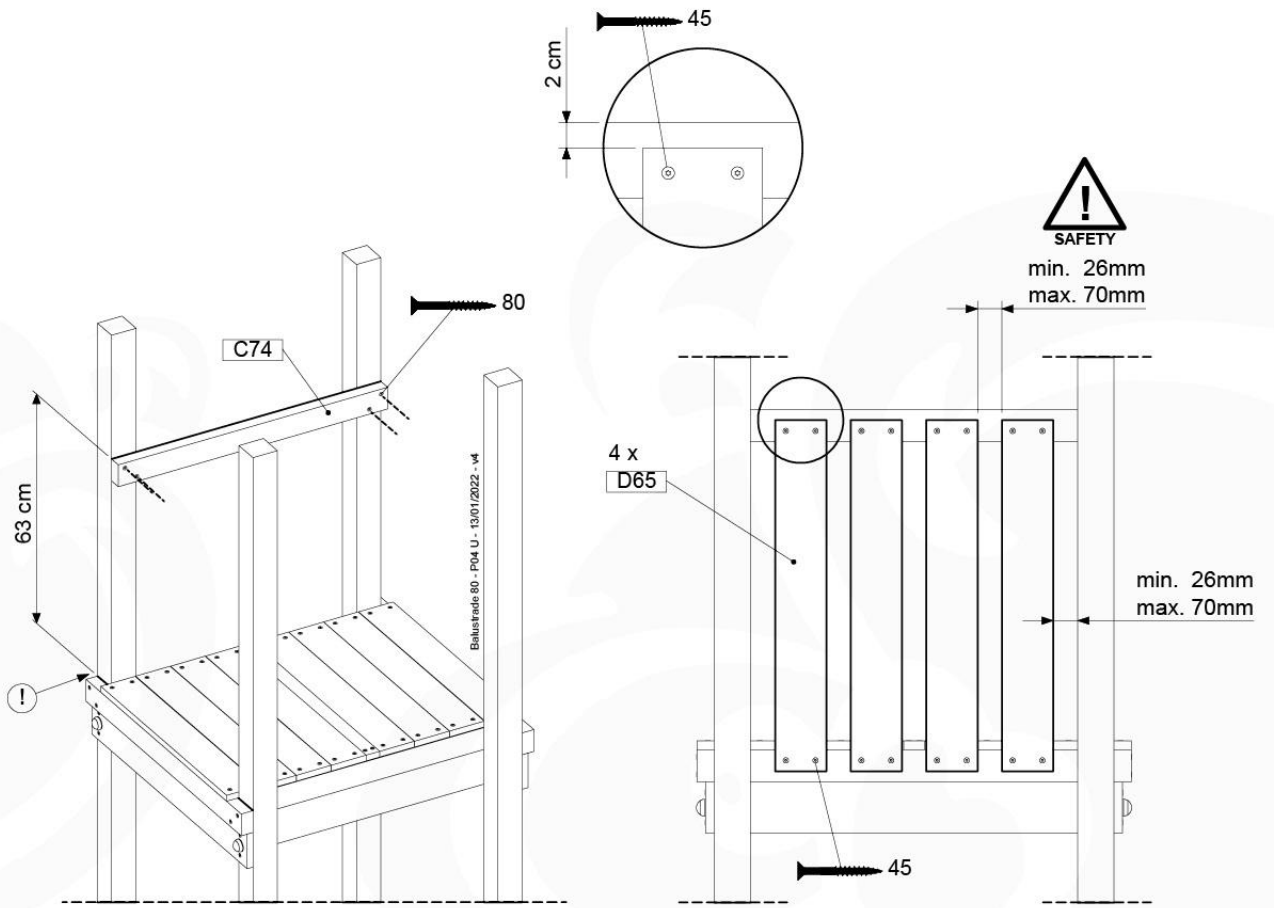

13-1

14 Ladder

LA03

(194_104)

	PartNo	PartName	QTY.
Hardware Pack 100_603	001_404	Stealth Screw 8x30	4
	002_219	Gap Point Screw T25 - 5x30	4
	002_220	Gap Point Screw T25 - 5x45	8
	002_223	Gap Point Screw T25 - 5x80	4
Other	005_03x	Ladder Rung Y/B/G/R	4
	005_522	Connection Bracket Mini Market	2
	022_835	Rung Cap	8
	120_102	Handgrip set (2x Complete)	1
Timber	C74	Beam 740 mm	1
	C150	Beam 1500 mm	2

Ladder - P03 145 - 21/01/2022 - v4