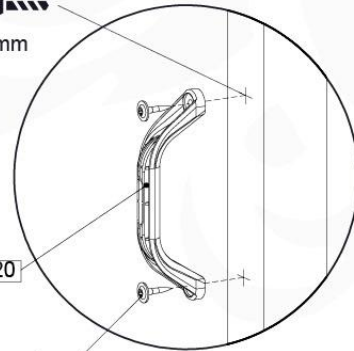

09-5

Rockwell 115 - P40 TL125 - 13-1-2022 - v2