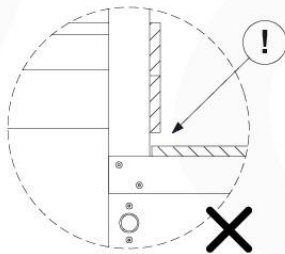

08-3

© 2022 Jungle Gym B.V.

08-4