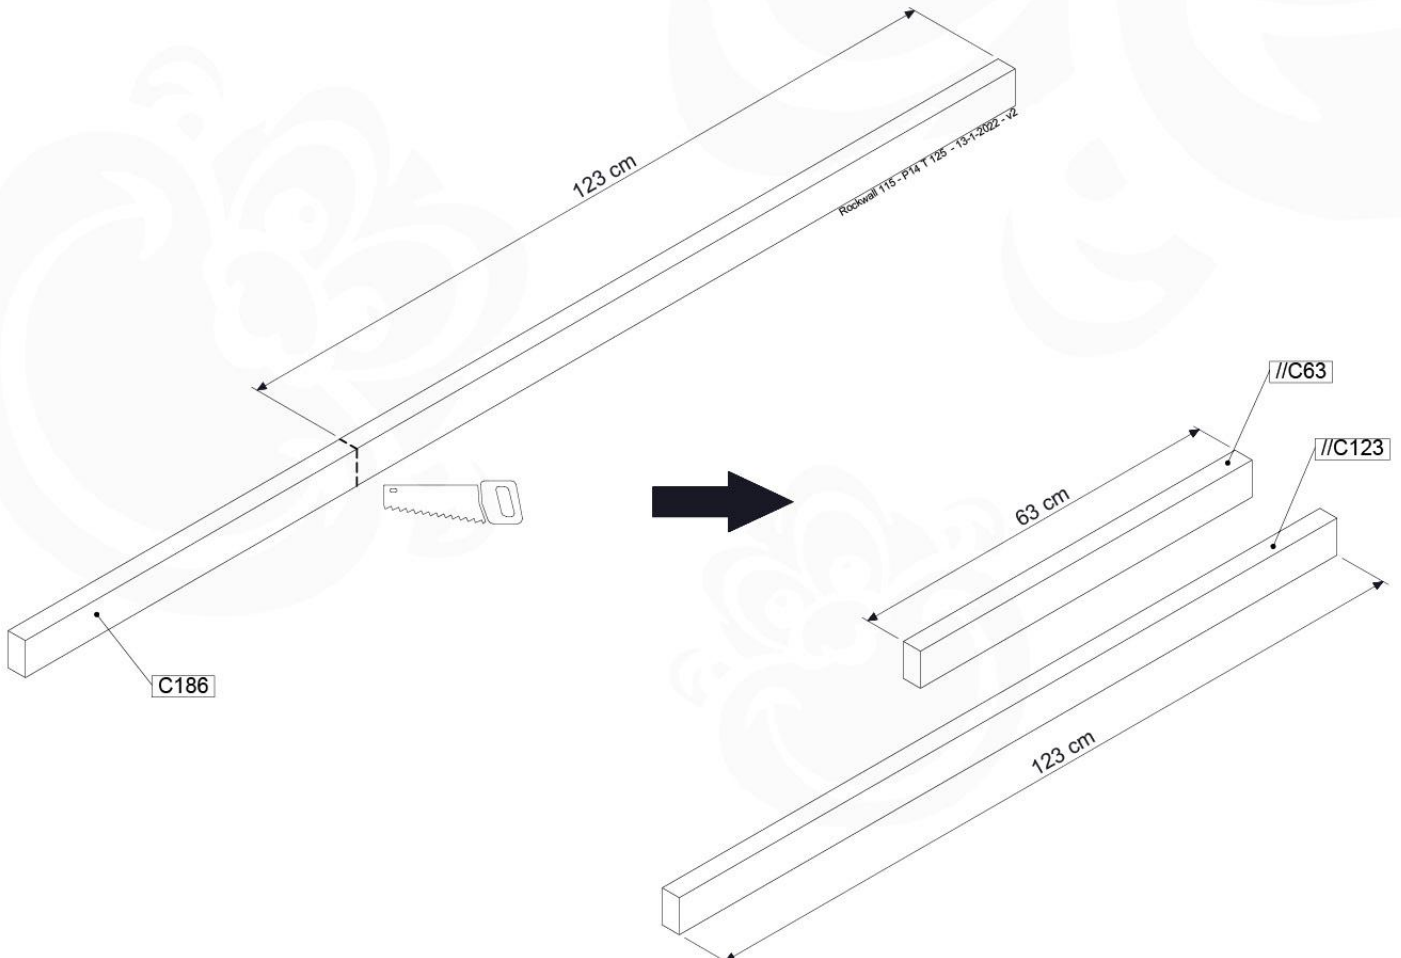

09 Rock Wall

RW07

	PartNo	PartName	QTY.
Hardware Pack	001_102	Washer Head Screw T40 M8x30	10
	002_220	Gap Point Screw T25 - 5x45	36
	002_223	Gap Point Screw T25 - 5x80	9
	003_010	M8 spring lock washer	10
	004_050	M8 22mm Drive in Nut	10
Other	022_50x	Climbing Rock	5
	120_102	Handgrip set (complete 2x)	1
Timber	C114	Beam 1140 mm	1
	C186	Beam 1860 mm	1
	D65	Board 650 mm	8

Rockwall 115 - P06 TL 125 - 13-1-2022 - v2

Full Modular M - Rock Wall v2

09-1