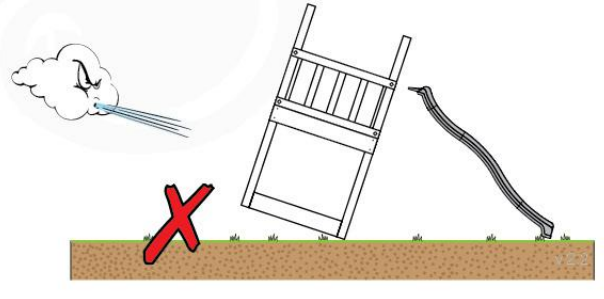

06 Playground Foundation

FD06

07 Base Tower

BT11

	PartNo	PartName	QTY.
Hardware pack	001_406	Stealth Screw 8x45	6
	001_417	Stealth Screw 8x80	4
	002_220	Gap Point Screw T25 - 5x45	118
	002_223	Gap Point Screw T25 - 5x80	20
	022_31x	bpc-base version 3	8
	022_84x	bpc cover	8
Other	007_001	Ground-anchor	2
Timber	A240	Post 70x70 L2400	4
	C114	Beam 1140 mm	5
	D100	Board 1000 mm	14
	D114	Board 1140 mm	12