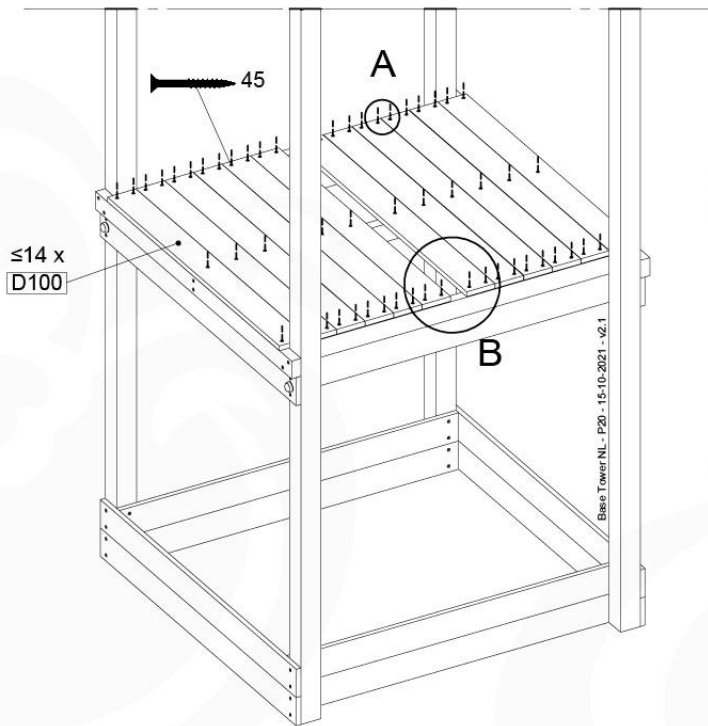

07-4

08 Extended Tower ET11

	PartNo	PartName	QTY.
Hardware pack	001_406	Stealth Screw 8x45	4
	001_417	Stealth Screw 8x80	2
	002_220	Gap Point Screw T25 - 5x45	93
	002_223	Gap Point Screw T25 - 5x80	16
Other	007_001	Ground-anchor	2
	022_31x	bpc-base version 3	4
	022_84x	bpc cover	4
Timber	A220	Post 70x70 L2200	2
	C74	Beam 740 mm	3
	C114	Beam 1140 mm	1
	D74	Board 740 mm	6
	D100	Board 1000 mm	9
	D114	Board 1140 mm	6