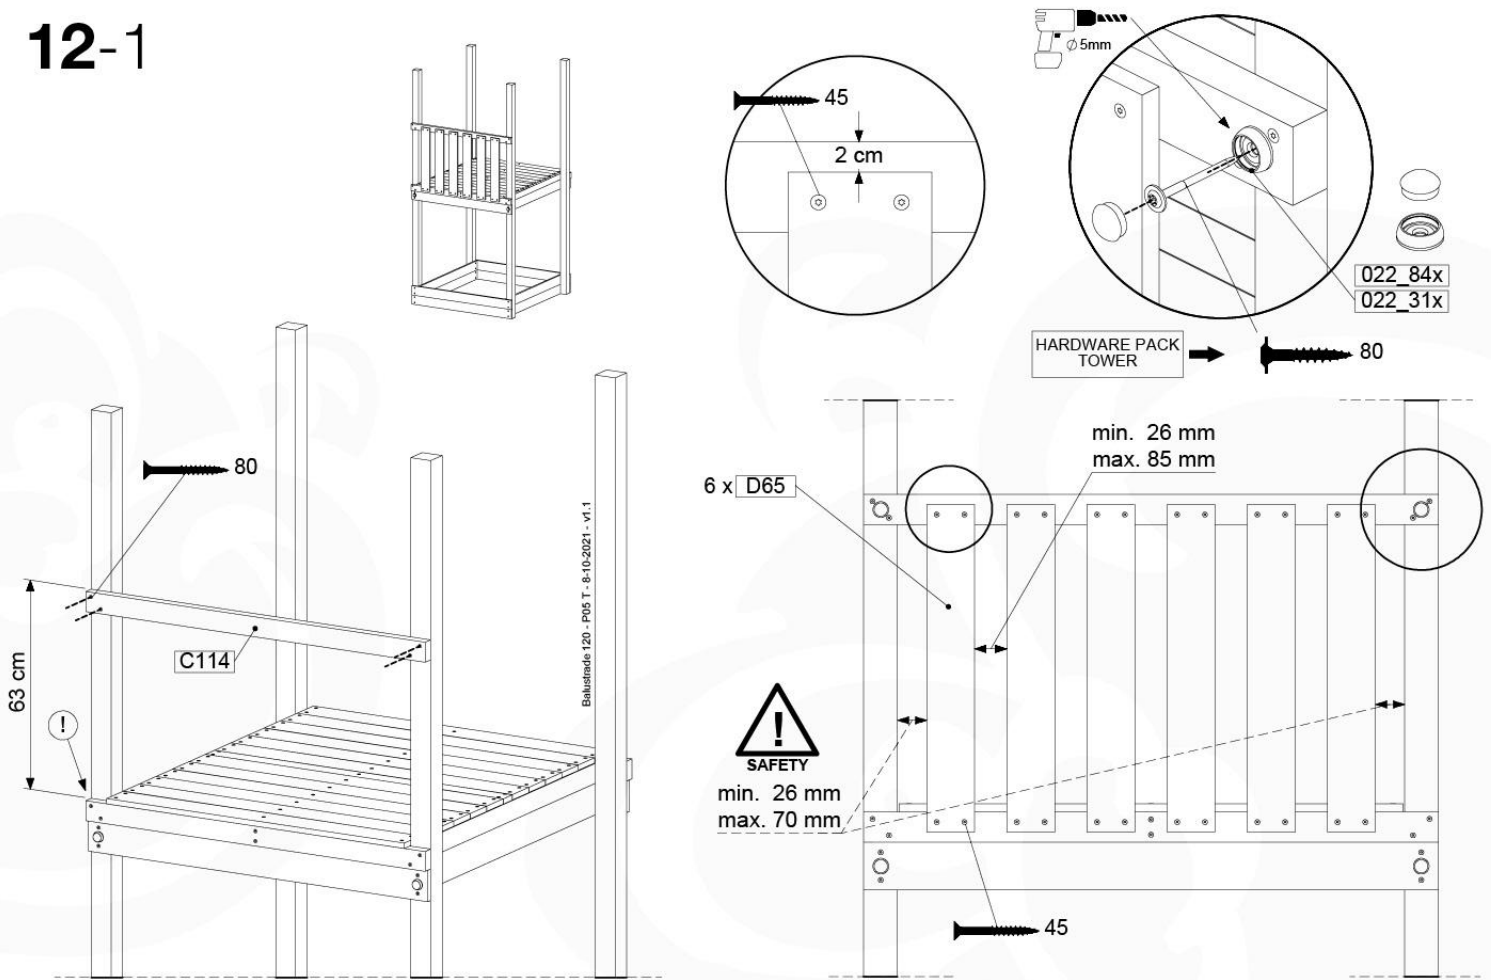

12-1

13 Balustrade (1x)

BL01

(194_101)

	PartNo	PartName	QTY.	
Hardware Pack	002_220	Gap Point Screw T25 - 5x45	16	
	100_601	002_223	Gap Point Screw T25 - 5x80	4
Timber	C74	Beam 740 mm	1	
	D65	Board 650 mm	4	

Balustrade 80 - PO2 U - 13/01/2022 - v4