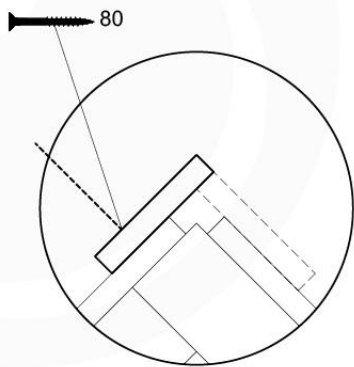

Roof ClubCaste 120 - P08 - RF08 - 26-11-2020 - v1

11 Balustrade (1x)

BL03