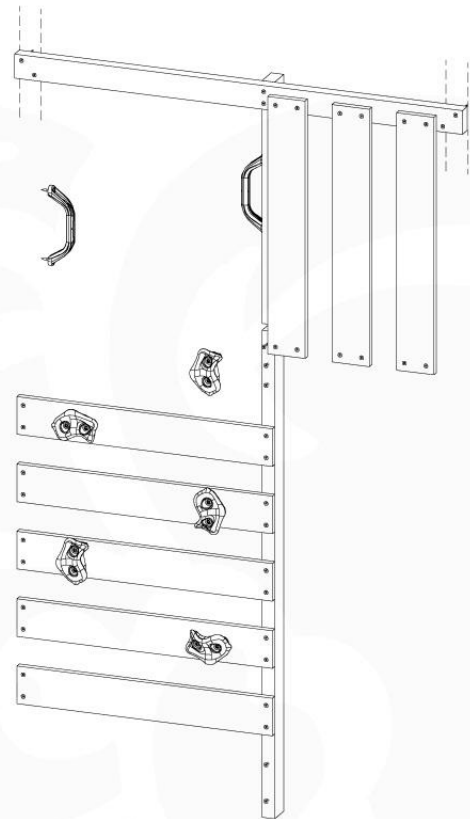

09 Rock Wall

RW07

	PartNo	PartName	QTY.
Hardware Pack	001_102	Washer Head Screw T40 M8x30	10
	002_220	Gap Point Screw T25 - 5x45	36
	002_223	Gap Point Screw T25 - 5x80	9
	003_010	M8 spring lock washer	10
	004_050	M8 22mm Drive in Nut	10
Other	022_50x	Climbing Rock	5
	120_102	Handgrip set (complete 2x)	1
Timber	C114	Beam 1140 mm	1
	C186	Beam 1860 mm	1
	D65	Board 650 mm	8

Rockwall 115 - P06 TL 125 - 13-1-2022 - v2