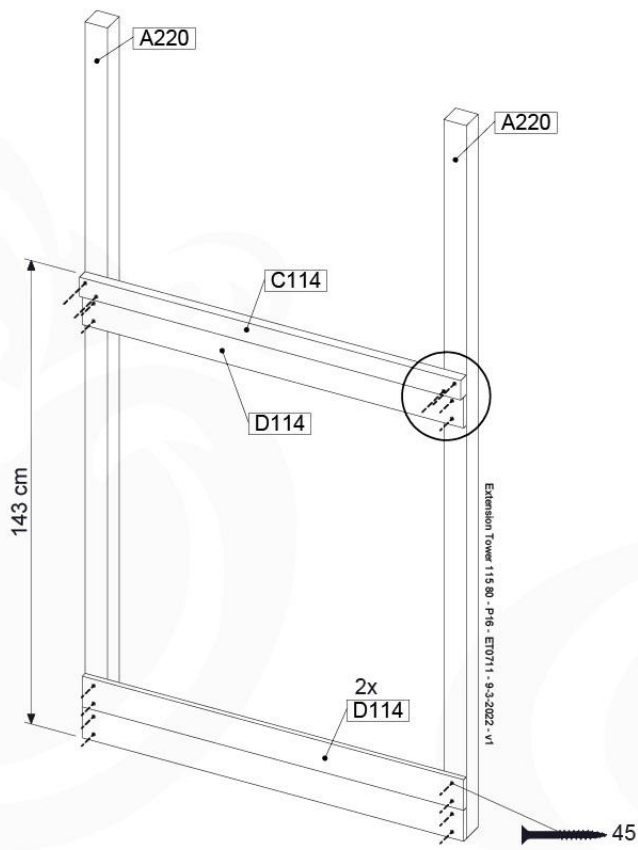

08-1

08_Extension Tower 115 80

08-2