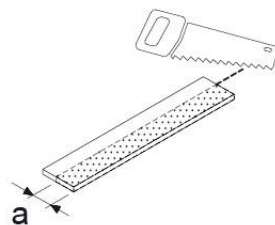

Base Tower NL - P08 - BT11 - 15-10-2021 - v2.1

07-1

07-2

07-3

07-4

08 Extended Tower ET11

	PartNo	PartName	QTY.
Hardware pack	001_406	Stealth Screw 8x45	4
	001_417	Stealth Screw 8x80	2
	002_220	Gap Point Screw T25 - 5x45	93
	002_223	Gap Point Screw T25 - 5x80	16
Other	007_001	Ground-anchor	2
	022_31x	bpc-base version 3	4
	022_84x	bpc cover	4
Timber	A220	Post 70x70 L2200	2
	C74	Beam 740 mm	3
	C114	Beam 1140 mm	1
	D74	Board 740 mm	6
	D100	Board 1000 mm	9
	D114	Board 1140 mm	6

Extension Tower 115 80 - P08 - ET11 - 9-3-2022 - v1

08-1

08_Extension Tower 115 80

08-2

08-3

© 2022 Jungle Gym B.V.

08-4

09 Rock Wall

RW07

	PartNo	PartName	QTY.
Hardware Pack	001_102	Washer Head Screw T40 M8x30	10
	002_220	Gap Point Screw T25 - 5x45	36
	002_223	Gap Point Screw T25 - 5x80	9
	003_010	M8 spring lock washer	10
	004_050	M8 22mm Drive in Nut	10
Other	022_50x	Climbing Rock	5
	120_102	Handgrip set (complete 2x)	1
Timber	C114	Beam 1140 mm	1
	C186	Beam 1860 mm	1
	D65	Board 650 mm	8