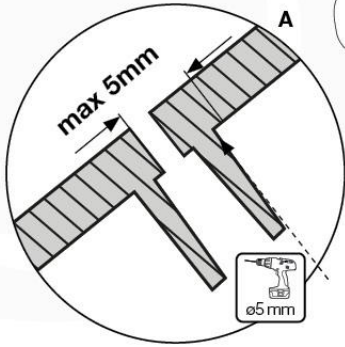

17-6

18 Firemans Pole

FP07

	PartNo	PartName	QTY.
Hardware Pack(s)	001_103	M8 Washer Head Screw 40mm	2
	002_220	Gap Point Screw T25 - 5x45	8
	002_223	Gap Point Screw T25 - 5x80	8
	003_010	M8 spring lock washer	2
	003_040	M8 Washer	2
	004_052	M8 Drive-in Nut 30mm	2
	004_054	M8 Drive-in Nut 45mm	2
	022_31x	bpc-base version 3	2
	022_84x	bpc cover	2
Other	102_915	Fireman's Pole	1
Timber	C70	Beam 700 mm	1
	C114	Beam 1140 mm	1
	D65	Board 650 mm	2