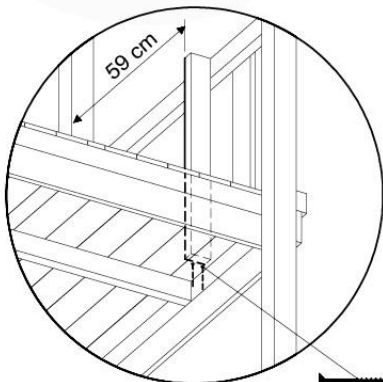

17 Slide Set

SL09

	PartNo	PartName	QTY.
Hardware Pack	000_101	Nail Pan Head	10
	002_220	Gap Point Screw T25 - 5x45	8
	002_223	Gap Point Screw T25 - 5x80	8
	002_308	Gap Point Screw T25 - 5x20	2
Other	120_102	Handgrip set (complete 2x)	1
	123_200	Bumperpad	1
	324_xxx 334_xxx	Wavy Star Slide XL 2200 mm / Wavy Star Slide XXL 2650 mm	1
Timber	C114	Beam 1140 mm	1
	C70	Beam 700 mm	1
	D65	Board 650 mm	2

SlideFP 115 x Bahnrade - P05 TR - 13-10-2021 - v2

17-1

SlideFP 115 x Bahnrade - P05 TR - 13-10-2021 - v2