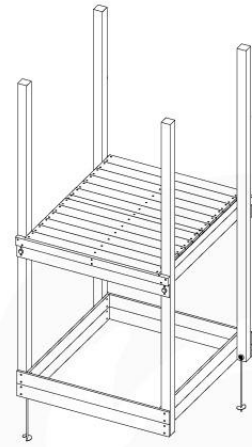

Roof ClubCastle 120 - P02 - RF07 - 26-11-2020 - v1

12-1

12-2

12-3

13 Ladder

LA11

	PartNo	PartName	QTY.
Hardware Pack	001_404	Stealth Screw 8x30	4
	002_219	Gap Point Screw T25 - 5x30	4
	002_220	Gap Point Screw T25 - 5x45	14
	002_223	Gap Point Screw T25 - 5x80	8
Other	005_03x	Ladder Rung Y/B/G/R	3
	005_522	Connection Bracket Mini Market	2
	022_835	Rung Cap	6
	120_102	Handgrip set (complete 2x)	1
Timber	C70	Beam 700 mm	1
	C114	Beam 1140 mm	1
	C130	Beam 1300 mm	2
	D65	Board 650 mm	2

Ladder 115 x Balkenmaße - P02_U1126 - 13-10-2021 - v2

13-1

13-2

13-3

13-4

13-5

14 Swing Frame / Climb Frame

15 Ground Anchors

GA05

Parts:
Hardware Package Tower →

Ground Anchors 120 - P02 - 27-11-2020 - v1

15-1

15-2

40 L / 80 kg

24h

16 Add-on