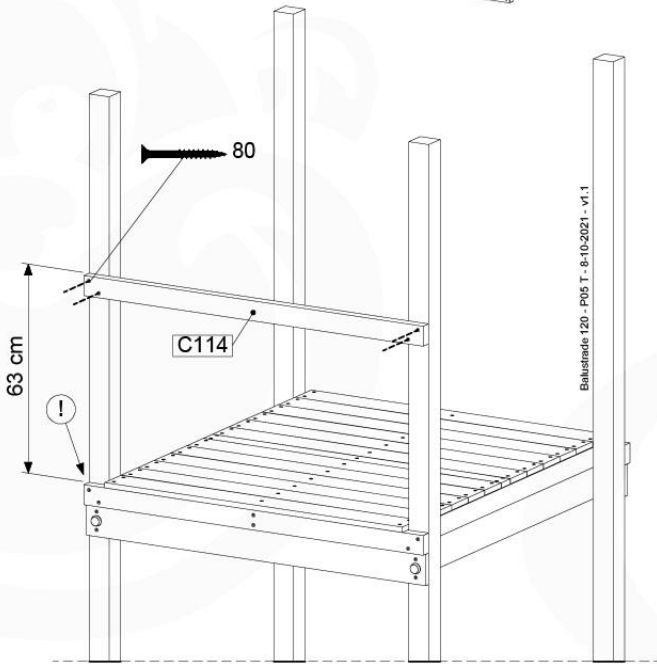

Base Tower NL - P08 - BT11 - 15-10-2021 - v2.1

07-1

07-2

07-3

07-4

08 Balustrade (1x)

BL03

	PartNo	PartName	QTY.
Hardware Pack	002_220	Gap Point Screw T25 - 5x45	24
	002_223	Gap Point Screw T25 - 5x80	4
Timber	C114	Beam 1140 mm	1
	D65	Board 650 mm	6

Balustrade 120 - P12 U - 8-10-2021 - v1.1

08-1

09 Balustrade (1x)

BL04

	PartNo	PartName	QTY.
Hardware Pack	002_220	Gap Point Screw T25 - 5x45	24
	002_223	Gap Point Screw T25 - 5x80	4
Timber	C114	Beam 1140 mm	1
	D65	Board 650 mm	6

Balustrade 120 - P04 U - 8-10-2021 - v1.1

09-1

10 Roof

Club

Castle

11 Roof Club

RF08

	PartNo	PartName	QTY.
Hardware Pack	001_417	Stealth Screw 8x80	4
	002_220	Gap Point Screw T25 - 5x45	100
	002_223	Gap Point Screw T25 - 5x80	8
Timber	C90	Beam 900 mm	2
	C96	Beam L=(900+beamheight) mm	2
	D65	Board 650 mm	1
	D127	Board 1270 mm	18-24