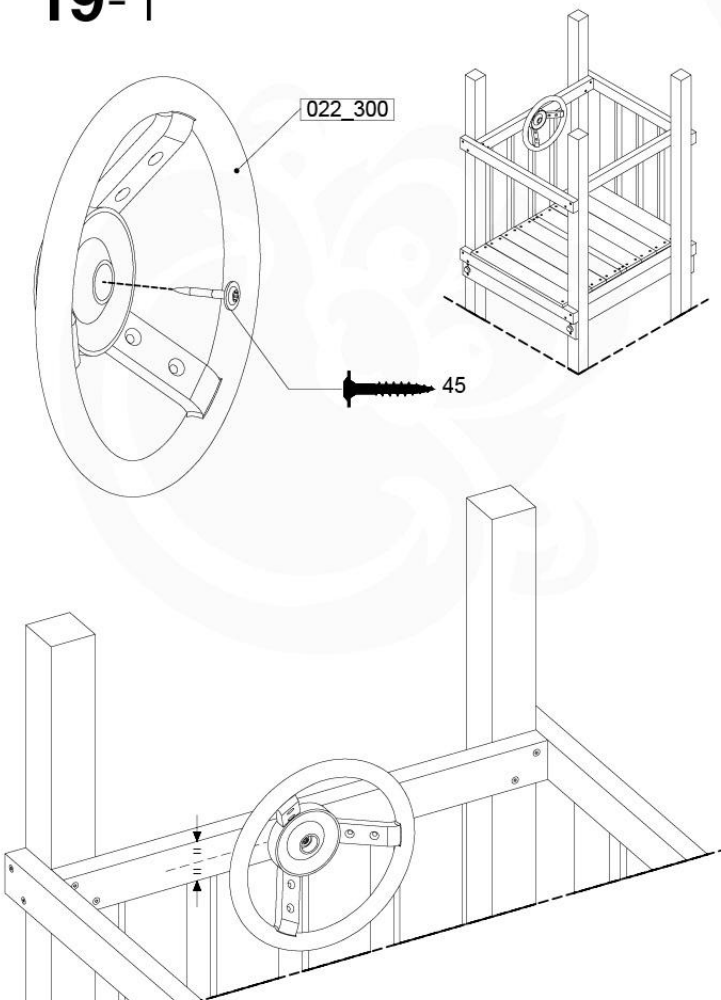

19 Accessories

AC01

(194_119)

	PartNo	PartName	QTY.
Hardware Pack 100_617	001_406	Stealth Screw 8x45	1
	002_041	Dome head screw 4.5 x 20 mm	3
	002_042	Dome head screw 3.5 x 13mm	4
	002_219	Gap Point Screw T25 - 5x30	2
Other	022_300	Steering Wheel	1
	022_800	Rail P/T 105	1
	022_910	Sandpad	1
	103_901	Logo ID Plate	1
	104_107	Tool Set Climbing Units	1
	120_024	Tower Flag	1
	122_302	Telescope	1

Accessory set - P02 - 28-9-2021 - 14

19-1