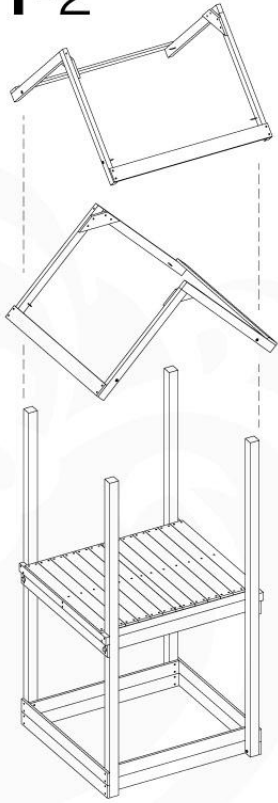

Base Tower NL - P08 - BT11 - 15-10-2021 - v2.1

07-1

07-2

07-3

07-4

08 Balustrade (1x)

BL03

	PartNo	PartName	QTY.
Hardware Pack	002_220	Gap Point Screw T25 - 5x45	24
	002_223	Gap Point Screw T25 - 5x80	4
Timber	C114	Beam 1140 mm	1
	D65	Board 650 mm	6

Balustrade 120 - P12 U - 8-10-2021 - v1.1

08-1

09 Balustrade (1x)

BL04

	PartNo	PartName	QTY.
Hardware Pack	002_220	Gap Point Screw T25 - 5x45	24
	002_223	Gap Point Screw T25 - 5x80	4
Timber	C114	Beam 1140 mm	1
	D65	Board 650 mm	6

Balustrade 120 - P04 U - 8-10-2021 - v1.1

09-1

10 Roof

Club

Castle

11 Roof Club

RF08

	PartNo	PartName	QTY.
Hardware Pack	001_417	Stealth Screw 8x80	4
	002_220	Gap Point Screw T25 - 5x45	100
	002_223	Gap Point Screw T25 - 5x80	8
Timber	C90	Beam 900 mm	2
	C96	Beam L=(900+beamheight) mm	2
	D65	Board 650 mm	1
	D127	Board 1270 mm	18-24

Roof Club/Castle 120 - P03 - RF08 - 26-11-2020 - v1

11-1

11-2

11-3

11-4

12 Roof Castle RF07

	PartNo	PartName	QTY.
Hardware Pack	001_417	Stealth Screw 8x80	4
	002_220	Gap Point Screw T25 - 5x45	20
	002_223	Gap Point Screw T25 - 5x80	2
	002_308	Gap Point Screw T25 - 5x20	10
	023_031	Finishing Washer GPS 5.0	10
Other	123_222	Sheet Canvas Navigator Line 1200x1850	1
Timber	C90	Beam 900 mm	2
	C96	Beam L=(900+beamheight) mm	2
	D65	Board 650 mm	1
	D120	Board 1200 mm	3