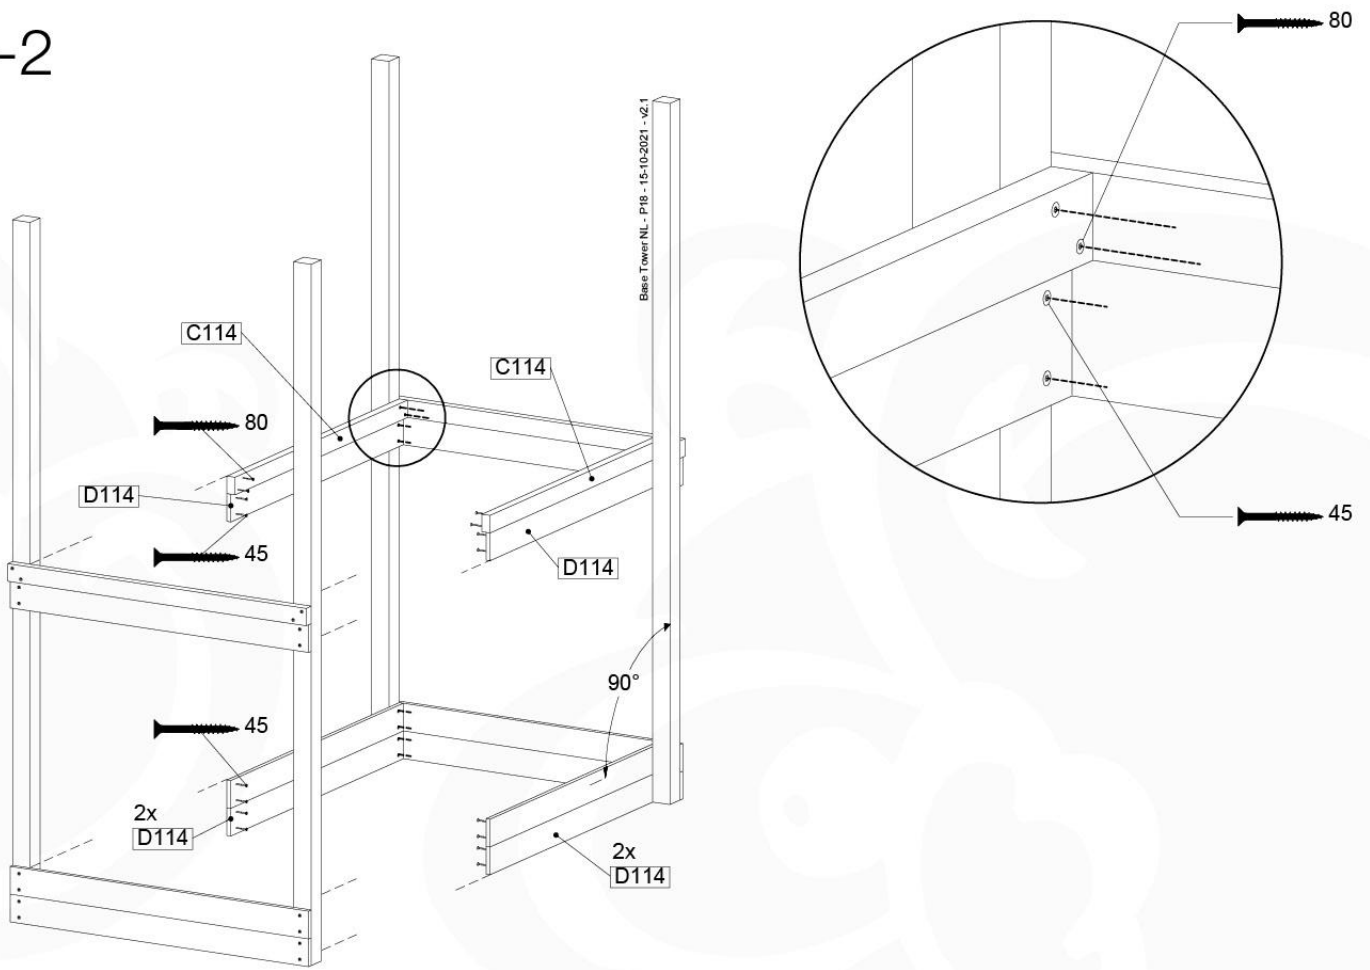

06 Playground Foundation

FD05

06-1

Foundation Plan - FD7 - 2711-2020 - v8

See Foundation Plan 05

07 Base Tower

BT11

	PartNo	PartName	QTY.
Hardware pack	001_406	Stealth Screw 8x45	6
	001_417	Stealth Screw 8x80	4
	002_220	Gap Point Screw T25 - 5x45	118
	002_223	Gap Point Screw T25 - 5x80	20
	022_31x	bpc-base version 3	8
	022_84x	bpc cover	8
Other	007_001	Ground-anchor	2
Timber	A240	Post 70x70 L2400	4
	C114	Beam 1140 mm	5
	D100	Board 1000 mm	14
	D114	Board 1140 mm	12

Base Tower NL - P08 - BT11 - 15-10-2021 - v2.1

07-1

07-2

07-3

07-4

08 Balustrade (1x)

BL03

	PartNo	PartName	QTY.
Hardware Pack	002_220	Gap Point Screw T25 - 5x45	24
	002_223	Gap Point Screw T25 - 5x80	4
Timber	C114	Beam 1140 mm	1
	D65	Board 650 mm	6