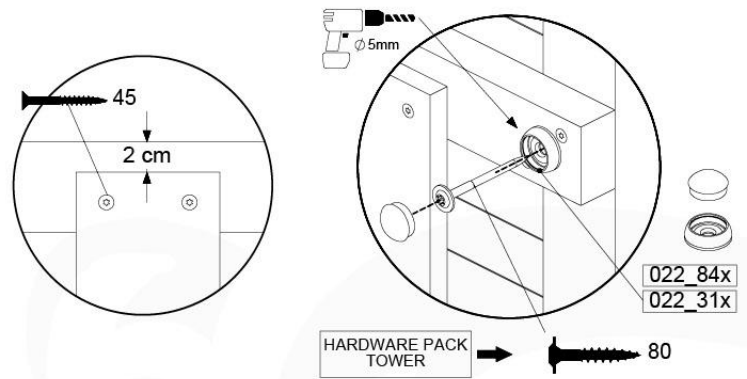

09-1

10 Roof

Club

Castle