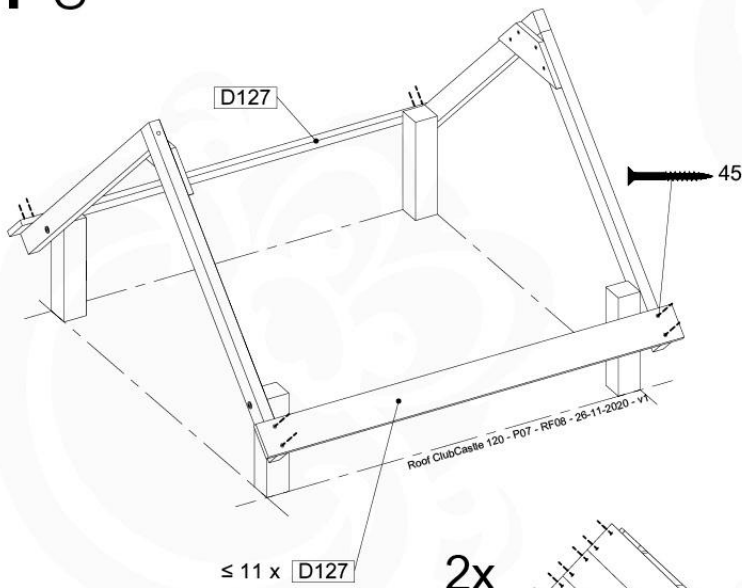

Roof Club/Castle 120 - P03 - RF08 - 26-11-2020 - v1

11-1

11-2

11-3

11-4

12 Roof Castle RF07

	PartNo	PartName	QTY.
Hardware Pack	001_417	Stealth Screw 8x80	4
	002_220	Gap Point Screw T25 - 5x45	20
	002_223	Gap Point Screw T25 - 5x80	2
	002_308	Gap Point Screw T25 - 5x20	10
	023_031	Finishing Washer GPS 5.0	10
Other	123_222	Sheet Canvas Navigator Line 1200x1850	1
Timber	C90	Beam 900 mm	2
	C96	Beam L=(900+beamheight) mm	2
	D65	Board 650 mm	1
	D120	Board 1200 mm	3