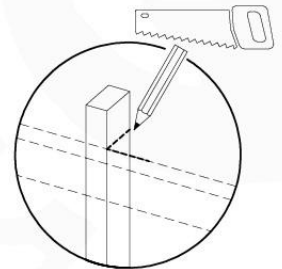

17 Slide Set

SL09

	PartNo	PartName	QTY.
Hardware Pack	000_101	Nail Pan Head	10
	002_220	Gap Point Screw T25 - 5x45	8
	002_223	Gap Point Screw T25 - 5x80	8
	002_308	Gap Point Screw T25 - 5x20	2
Other	120_102	Handgrip set (complete 2x)	1
	123_200	Bumperpad	1
	324_xxx 334_xxx	Wavy Star Slide XL 2200 mm / Wavy Star Slide XXL 2650 mm	1
Timber	C114	Beam 1140 mm	1
	C70	Beam 700 mm	1
	D65	Board 650 mm	2

SlideFP 115 x Bahnrade - P05 TR - 13-10-2021 - v2

17-1

SlideFP 115 x Bahnrade - P05 TR - 13-10-2021 - v2