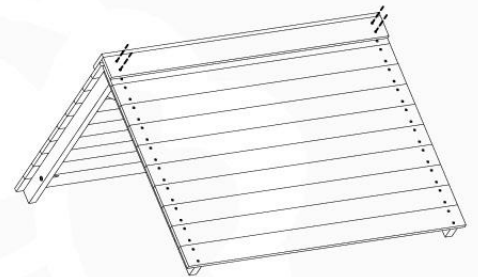

11-4

12 Roof Castle RF07

	PartNo	PartName	QTY.
Hardware Pack	001_417	Stealth Screw 8x80	4
	002_220	Gap Point Screw T25 - 5x45	20
	002_223	Gap Point Screw T25 - 5x80	2
	002_308	Gap Point Screw T25 - 5x20	10
	023_031	Finishing Washer GPS 5.0	10
Other	123_222	Sheet Canvas Navigator Line 1200x1850	1
Timber	C90	Beam 900 mm	2
	C96	Beam L=(900+beamheight) mm	2
	D65	Board 650 mm	1
	D120	Board 1200 mm	3