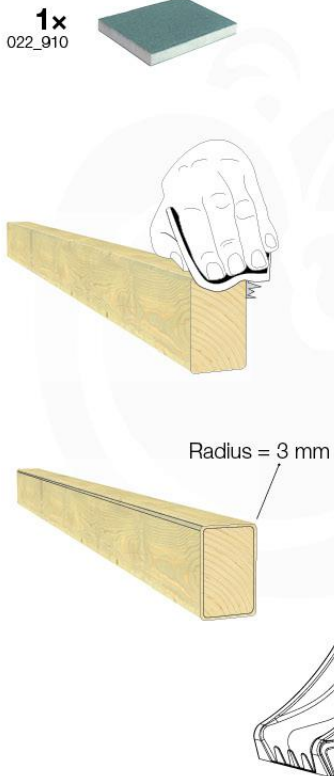

SlideFP 115x Balustrade - P33 FPTR - 13-10-2021 - v2

18-1

18-2

19 Accessories

AC01

(194_119)

	PartNo	PartName	QTY.
Hardware Pack 100_617	001_406	Stealth Screw 8x45	1
	002_041	Dome head screw 4.5 x 20 mm	3
	002_042	Dome head screw 3.5 x 13mm	4
	002_219	Gap Point Screw T25 - 5x30	2
Other	022_300	Steering Wheel	1
	022_800	Rail P/T 105	1
	022_910	Sandpad	1
	103_901	Logo ID Plate	1
	104_107	Tool Set Climbing Units	1
	120_024	Tower Flag	1
	122_302	Telescope	1

Accessory set - P02 - 28-9-2021 - 14

19-1

19-2

Accessory set - P03 - 28-9-2021 - 14

19-3

19-4

Accessories set - P04 - 29-9-2021 - v4

19-5