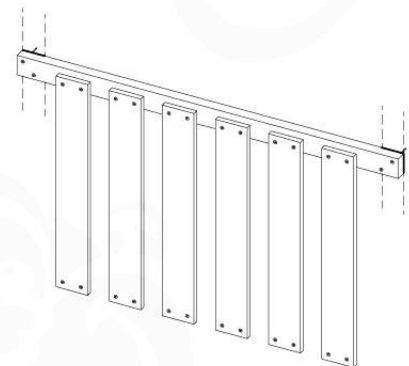

PartNo	PartName	QTY.
Hardware Pack	002_220	Gap Point Screw T25 - 5x45	24
	002_223	Gap Point Screw T25 - 5x80	4
Timber	C114	Beam 1140 mm	1
	D65	Board 650 mm	6

Balustrade 120 - P04 U - 8-10-2021 - v1.1