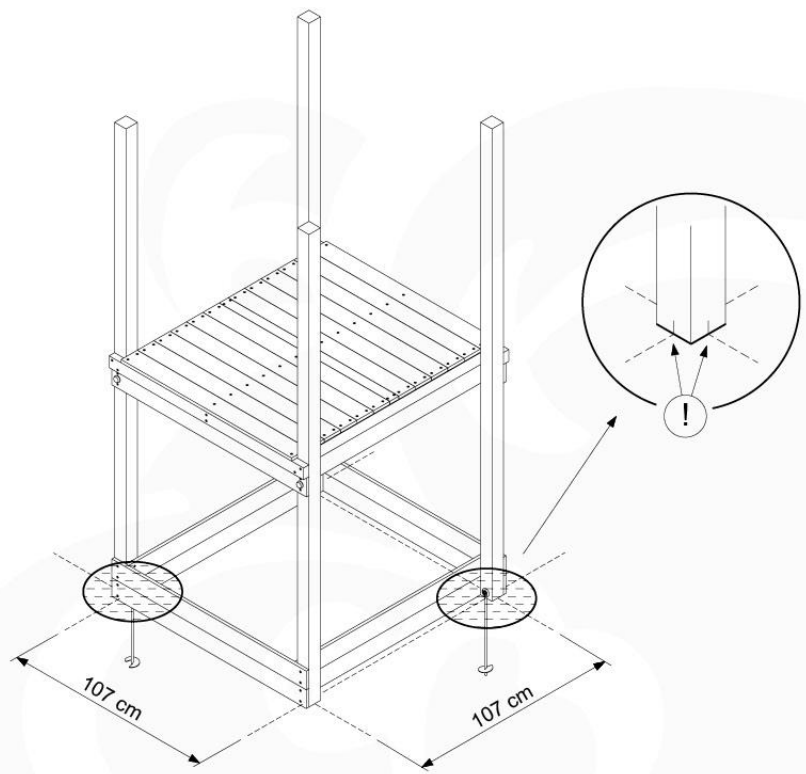

06 Playground Foundation

FD05

06-1

Foundation Plan - FD7 - 2711-2020 - v8

See Foundation Plan 05

07 Base Tower

BT11

	PartNo	PartName	QTY.
Hardware pack	001_406	Stealth Screw 8x45	6
	001_417	Stealth Screw 8x80	4
	002_220	Gap Point Screw T25 - 5x45	118
	002_223	Gap Point Screw T25 - 5x80	20
	022_31x	bpc-base version 3	8
	022_84x	bpc cover	8
Other	007_001	Ground-anchor	2
Timber	A240	Post 70x70 L2400	4
	C114	Beam 1140 mm	5
	D100	Board 1000 mm	14
	D114	Board 1140 mm	12