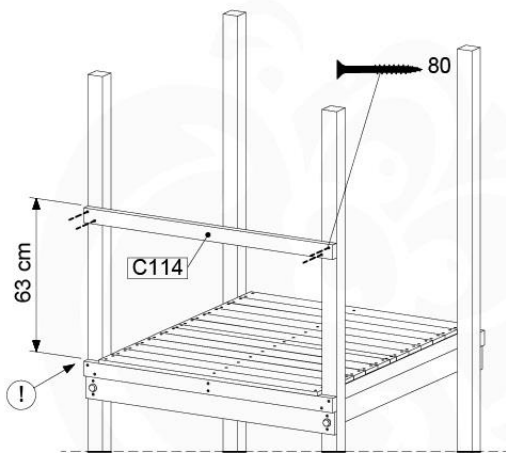

17-1

SlideFP 115 x Bahnrade - P05 TR - 13-10-2021 - v2