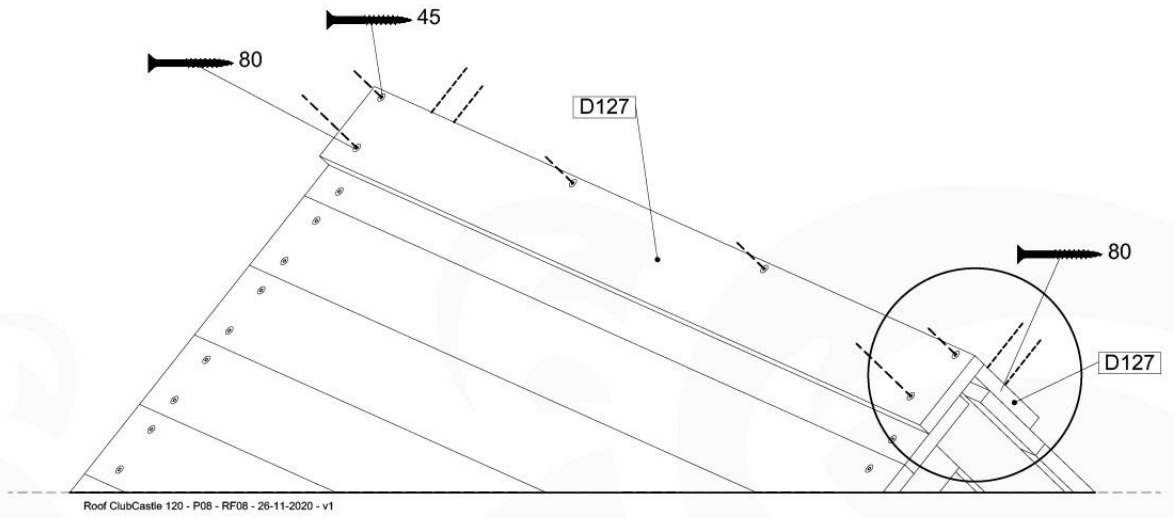

11-4

12 Roof Castle RF07

	PartNo	PartName	QTY.
Hardware Pack	001_417	Stealth Screw 8x80	4
	002_220	Gap Point Screw T25 - 5x45	20
	002_223	Gap Point Screw T25 - 5x80	2
	002_308	Gap Point Screw T25 - 5x20	10
	023_031	Finishing Washer GPS 5.0	10
Other	123_222	Sheet Canvas Navigator Line 1200x1850	1
Timber	C90	Beam 900 mm	2
	C96	Beam L=(900+beamheight) mm	2
	D65	Board 650 mm	1
	D120	Board 1200 mm	3