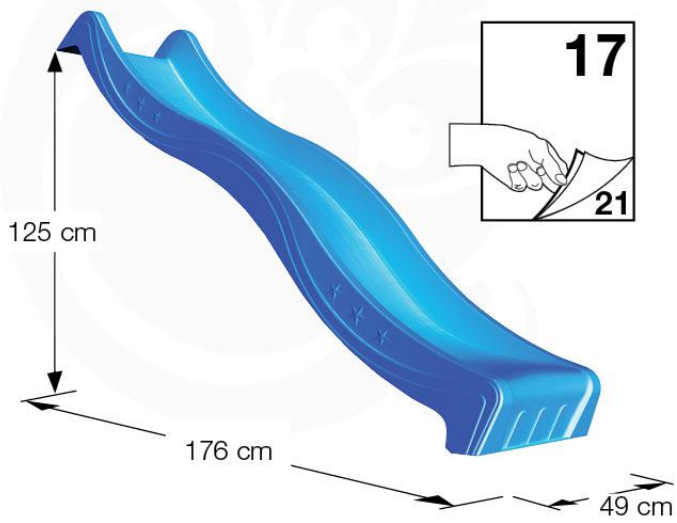

16 Add-on

Wavy Star Slide XL

- 324_100 Yellow
- 324_200 Blue
- 324_300 Green
- 324_400 Red
- 324_500 Fuchsia
- 324_600 Dark Green

Fireman's Pole

201_275