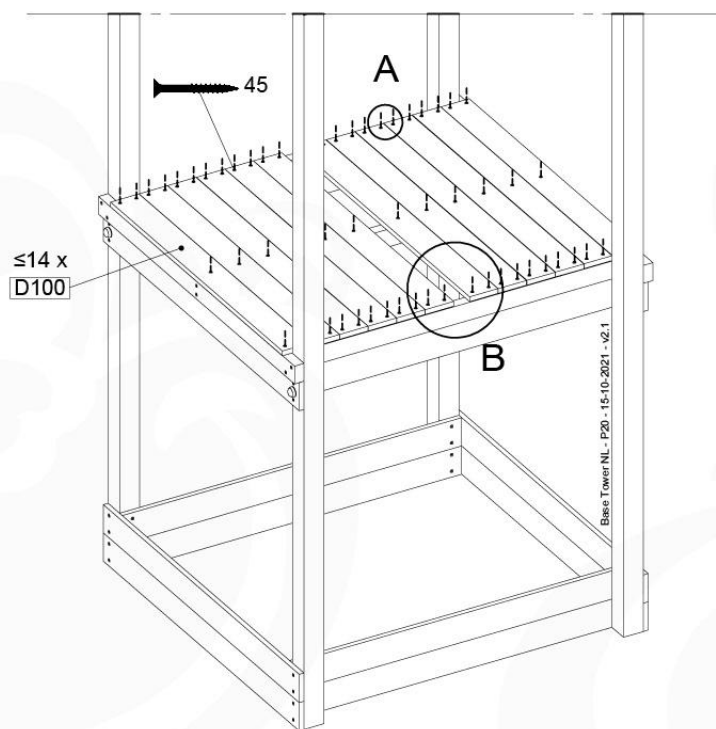

06 Playground Foundation

FD05

06-1

Foundation Plan - FD7 - 2711-2020 - v8

See Foundation Plan 05

07 Base Tower

BT11

	PartNo	PartName	QTY.
Hardware pack	001_406	Stealth Screw 8x45	6
	001_417	Stealth Screw 8x80	4
	002_220	Gap Point Screw T25 - 5x45	118
	002_223	Gap Point Screw T25 - 5x80	20
	022_31x	bpc-base version 3	8
	022_84x	bpc cover	8
Other	007_001	Ground-anchor	2
Timber	A240	Post 70x70 L2400	4
	C114	Beam 1140 mm	5
	D100	Board 1000 mm	14
	D114	Board 1140 mm	12

Base Tower NL - P08 - BT11 - 15-10-2021 - v2.1

07-1

07-2

07-3

07-4

08 Balustrade (1x)

BL03

	PartNo	PartName	QTY.
Hardware Pack	002_220	Gap Point Screw T25 - 5x45	24
	002_223	Gap Point Screw T25 - 5x80	4
Timber	C114	Beam 1140 mm	1
	D65	Board 650 mm	6

Balustrade 120 - P12 U - 8-10-2021 - v1.1

08-1

09 Balustrade (1x)

BL04

	PartNo	PartName	QTY.
Hardware Pack	002_220	Gap Point Screw T25 - 5x45	24
	002_223	Gap Point Screw T25 - 5x80	4
Timber	C114	Beam 1140 mm	1
	D65	Board 650 mm	6