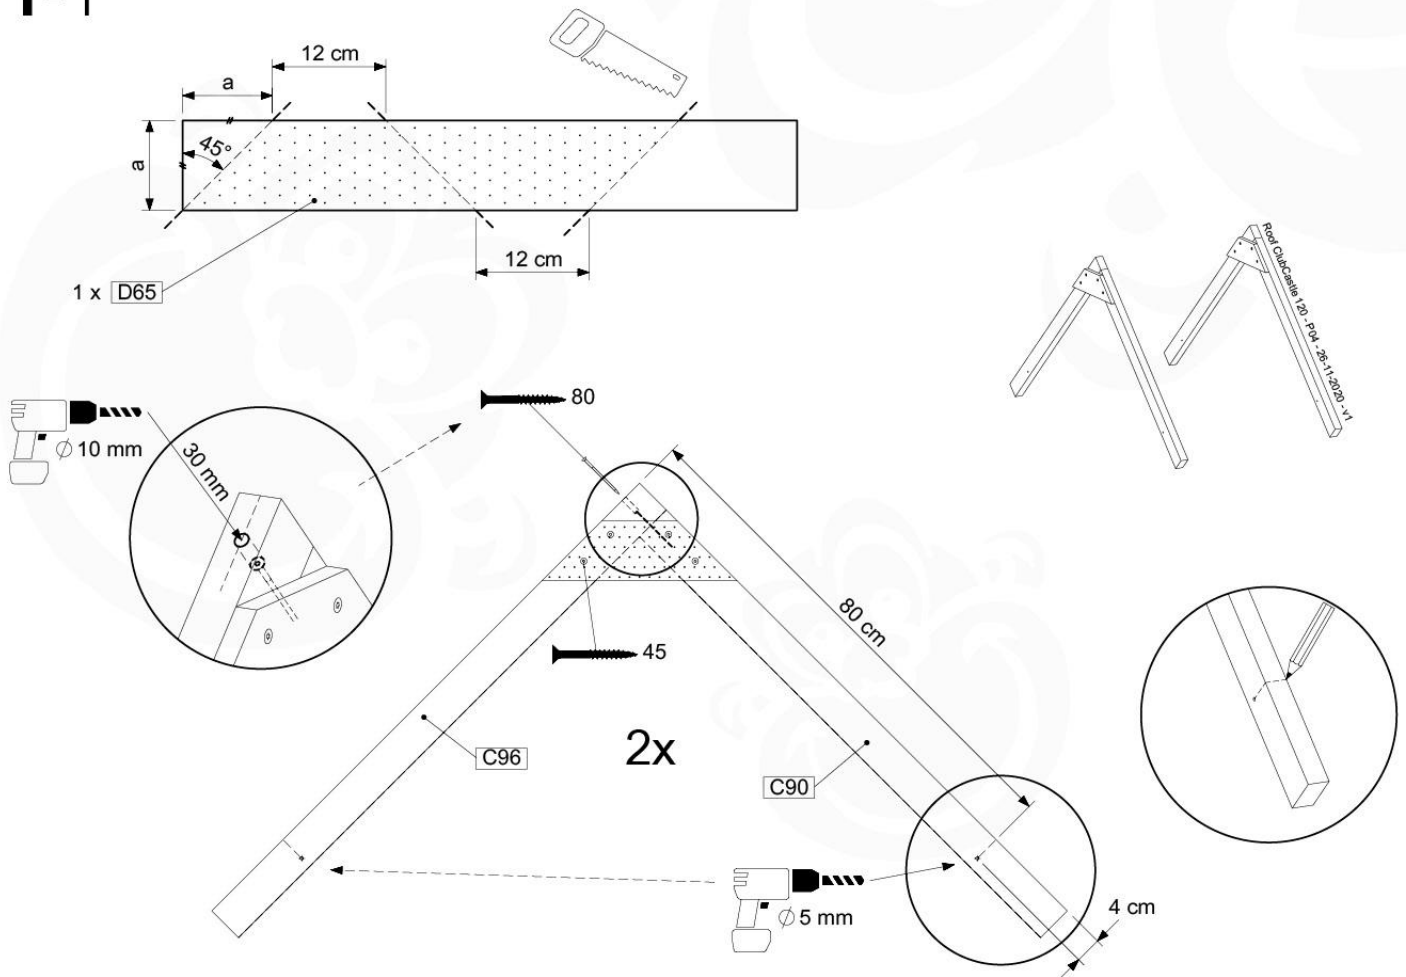

11 Roof Club

RF08

	PartNo	PartName	QTY.
Hardware Pack	001_417	Stealth Screw 8x80	4
	002_220	Gap Point Screw T25 - 5x45	100
	002_223	Gap Point Screw T25 - 5x80	8
Timber	C90	Beam 900 mm	2
	C96	Beam L=(900+beamheight) mm	2
	D65	Board 650 mm	1
	D127	Board 1270 mm	18-24

11-1