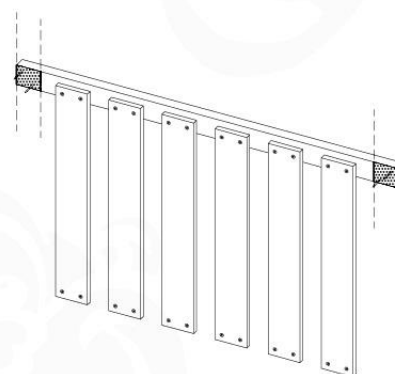

Base Tower NL - P08 - BT11 - 15-10-2021 - v2.1

07-1

07-2

07-3

07-4

08 Balustrade (1x)

BL03

	PartNo	PartName	QTY.
Hardware Pack	002_220	Gap Point Screw T25 - 5x45	24
	002_223	Gap Point Screw T25 - 5x80	4
Timber	C114	Beam 1140 mm	1
	D65	Board 650 mm	6

Balustrade 120 - P12 U - 8-10-2021 - v1.1

08-1

09 Balustrade (1x)

BL04

	PartNo	PartName	QTY.
Hardware Pack	002_220	Gap Point Screw T25 - 5x45	24
	002_223	Gap Point Screw T25 - 5x80	4
Timber	C114	Beam 1140 mm	1
	D65	Board 650 mm	6