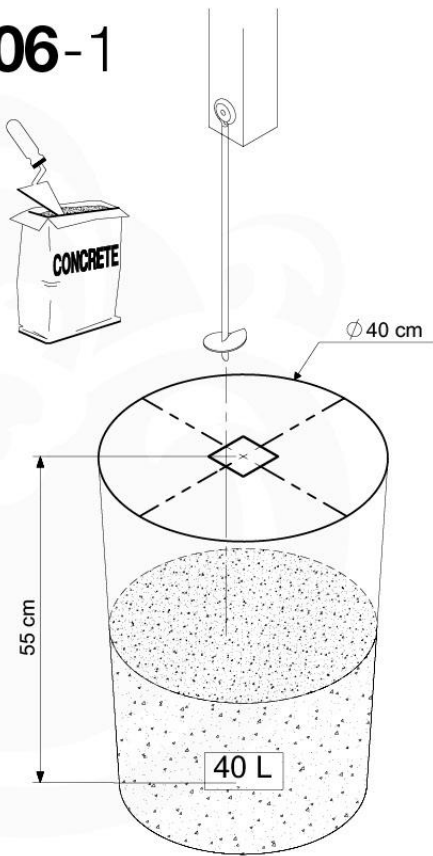

06 Playground Foundation

FD05

06-1