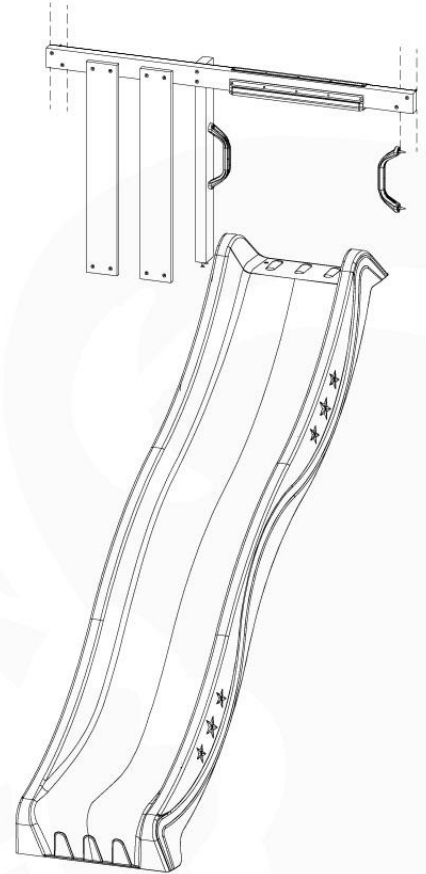

17 Slide Set

SL09

	PartNo	PartName	QTY.
Hardware Pack	000_101	Nail Pan Head	10
	002_220	Gap Point Screw T25 - 5x45	8
	002_223	Gap Point Screw T25 - 5x80	8
	002_308	Gap Point Screw T25 - 5x20	2
Other	120_102	Handgrip set (complete 2x)	1
	123_200	Bumperpad	1
	324_xxx 334_xxx	Wavy Star Slide XL 2200 mm / Wavy Star Slide XXL 2650 mm	1
Timber	C114	Beam 1140 mm	1
	C70	Beam 700 mm	1
	D65	Board 650 mm	2

SlideFP 115 x Bahnrade - P05 TR - 13-10-2021 - v2