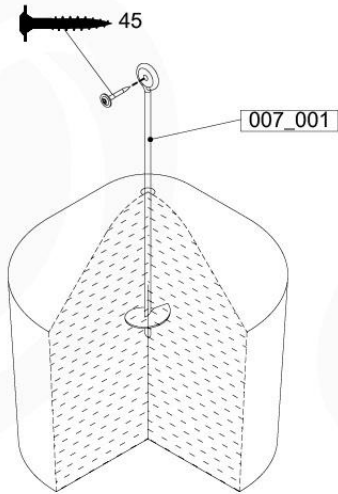

15 Ground Anchors

GA05

Parts:
Hardware Package Tower →