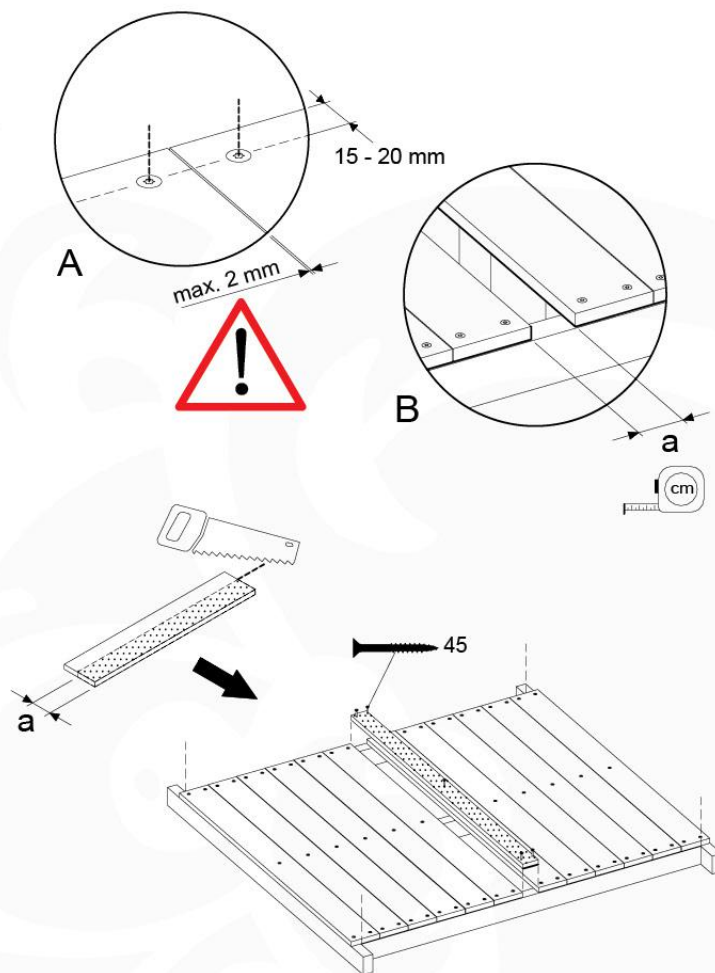

Base Tower NL - P08 - BT11 - 15-10-2021 - v2.1

07-1

07-2

07-3

07-4

08 Balustrade (1x)

BL03

	PartNo	PartName	QTY.
Hardware Pack	002_220	Gap Point Screw T25 - 5x45	24
	002_223	Gap Point Screw T25 - 5x80	4
Timber	C114	Beam 1140 mm	1
	D65	Board 650 mm	6

Balustrade 120 - P12 U - 8-10-2021 - v1.1

08-1

09 Balustrade (1x)

BL04

	PartNo	PartName	QTY.
Hardware Pack	002_220	Gap Point Screw T25 - 5x45	24
	002_223	Gap Point Screw T25 - 5x80	4
Timber	C114	Beam 1140 mm	1
	D65	Board 650 mm	6