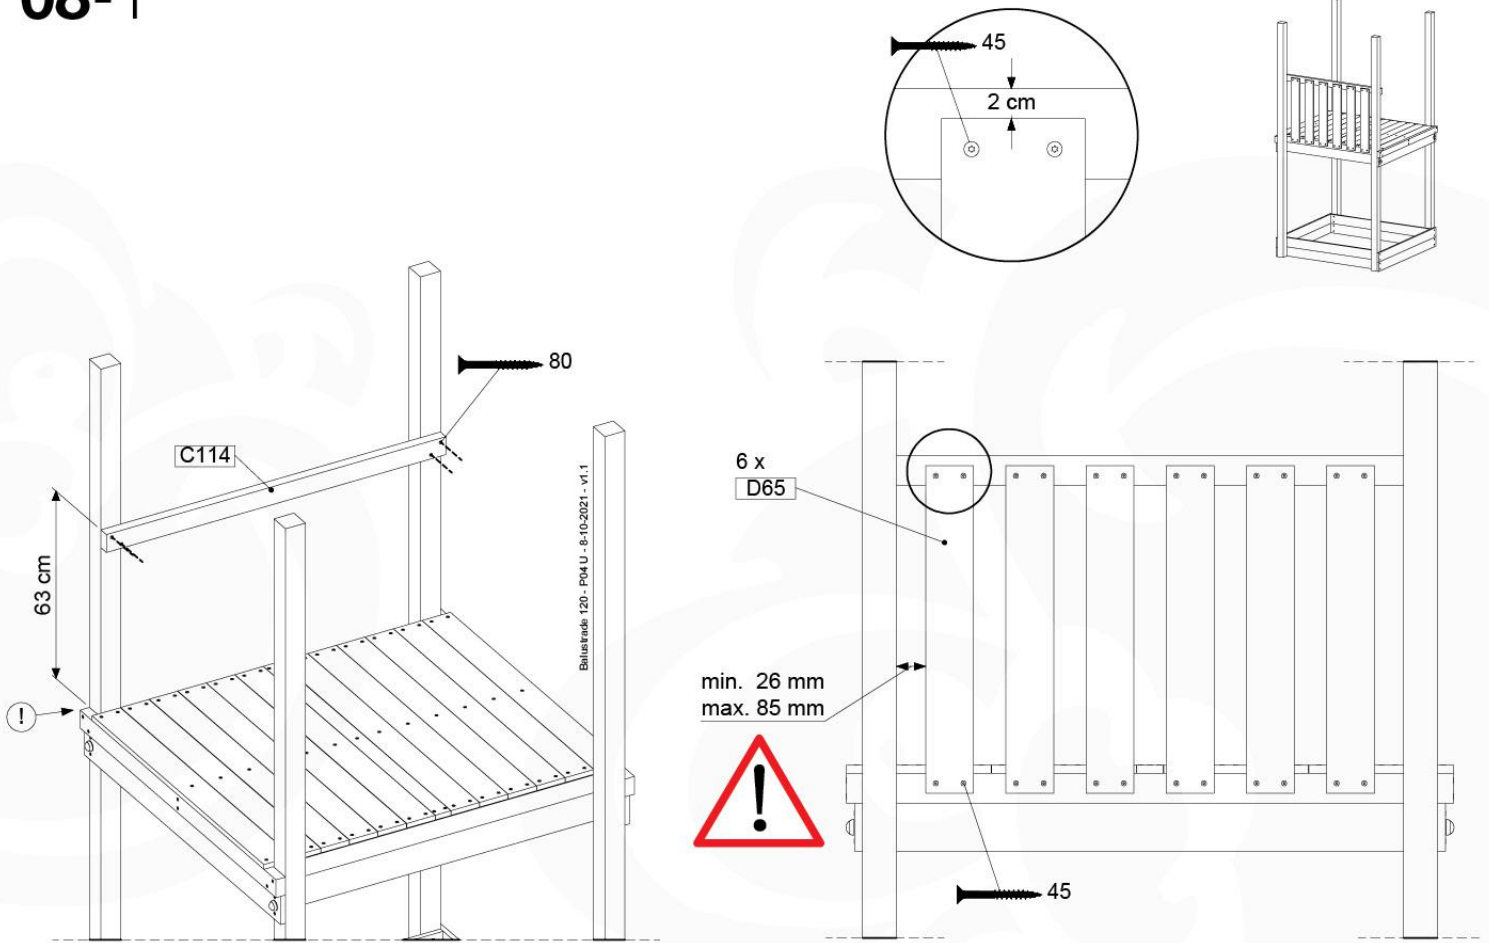

Base Tower NL - P08 - BT11 - 15-10-2021 - v2.1

07-1

07-2

07-3

07-4

08 Balustrade (1x)

BL03

	PartNo	PartName	QTY.
Hardware Pack	002_220	Gap Point Screw T25 - 5x45	24
	002_223	Gap Point Screw T25 - 5x80	4
Timber	C114	Beam 1140 mm	1
	D65	Board 650 mm	6

Balustrade 120 - P12 U - 8-10-2021 - v1.1

08-1

09 Balustrade (1x)

BL04

	PartNo	PartName	QTY.
Hardware Pack	002_220	Gap Point Screw T25 - 5x45	24
	002_223	Gap Point Screw T25 - 5x80	4
Timber	C114	Beam 1140 mm	1
	D65	Board 650 mm	6