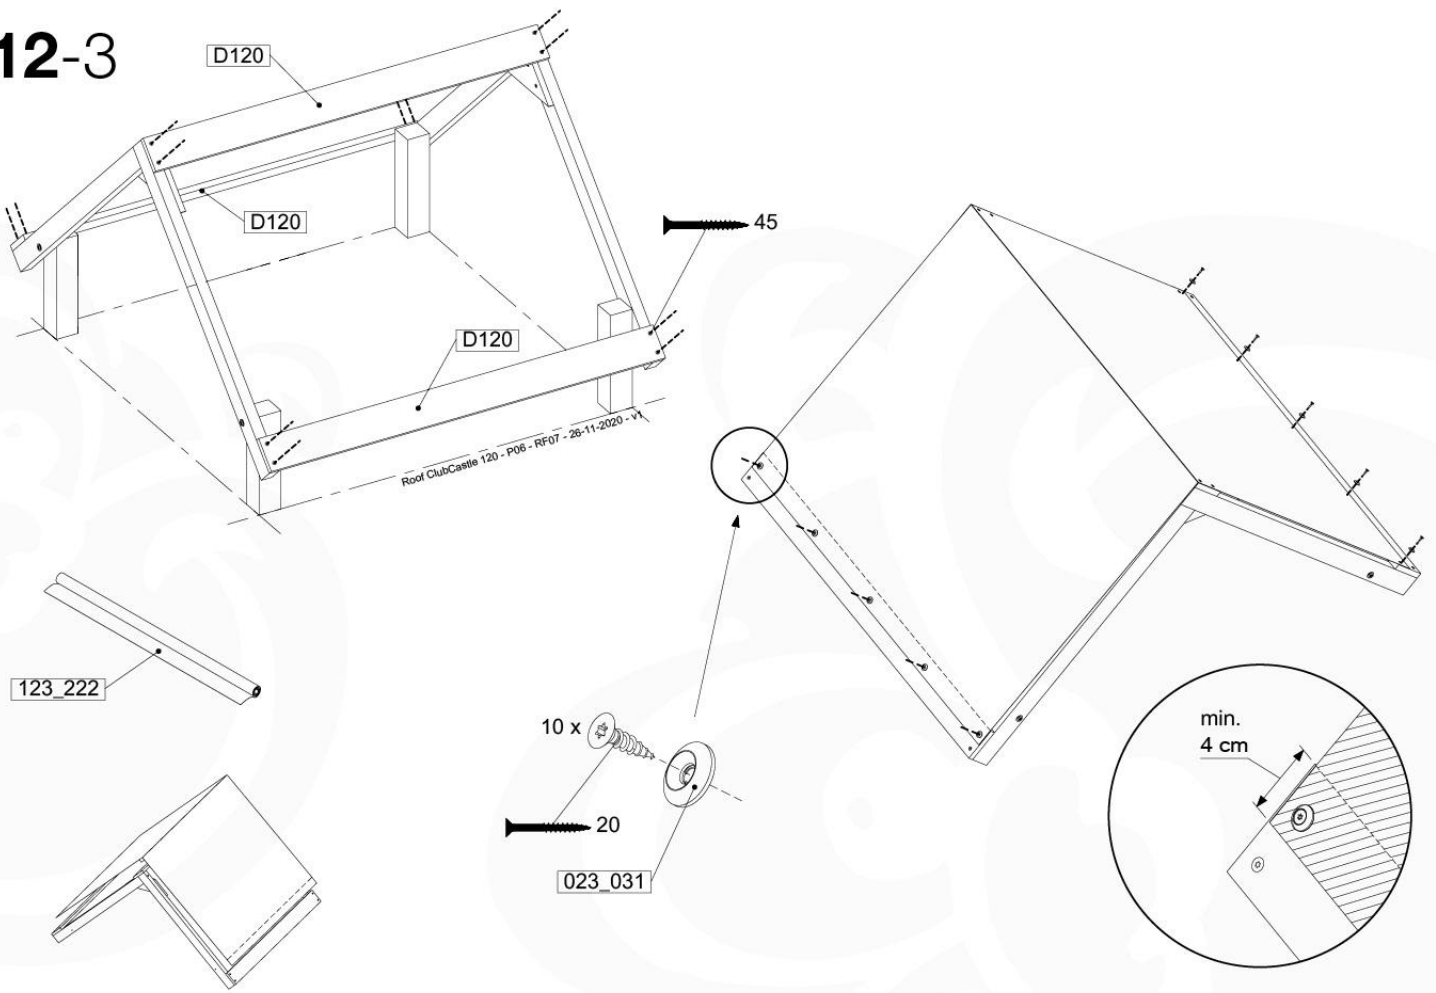

12-3

13 Ladder

LA11

	PartNo	PartName	QTY.
Hardware Pack	001_404	Stealth Screw 8x30	4
	002_219	Gap Point Screw T25 - 5x30	4
	002_220	Gap Point Screw T25 - 5x45	14
	002_223	Gap Point Screw T25 - 5x80	8
Other	005_03x	Ladder Rung Y/B/G/R	3
	005_522	Connection Bracket Mini Market	2
	022_835	Rung Cap	6
	120_102	Handgrip set (complete 2x)	1
Timber	C70	Beam 700 mm	1
	C114	Beam 1140 mm	1
	C130	Beam 1300 mm	2
	D65	Board 650 mm	2