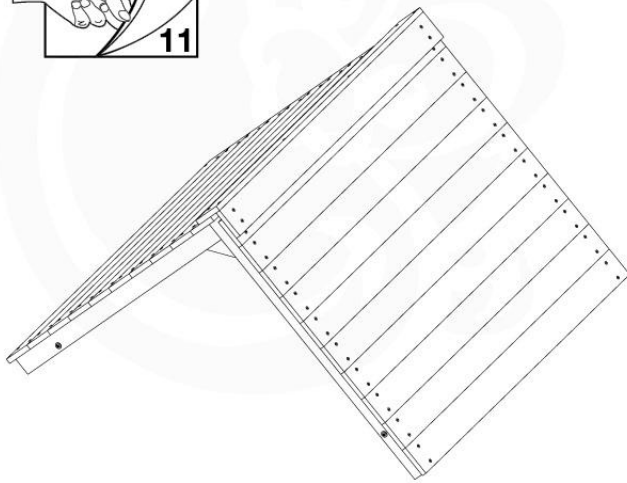

10 Roof

Club