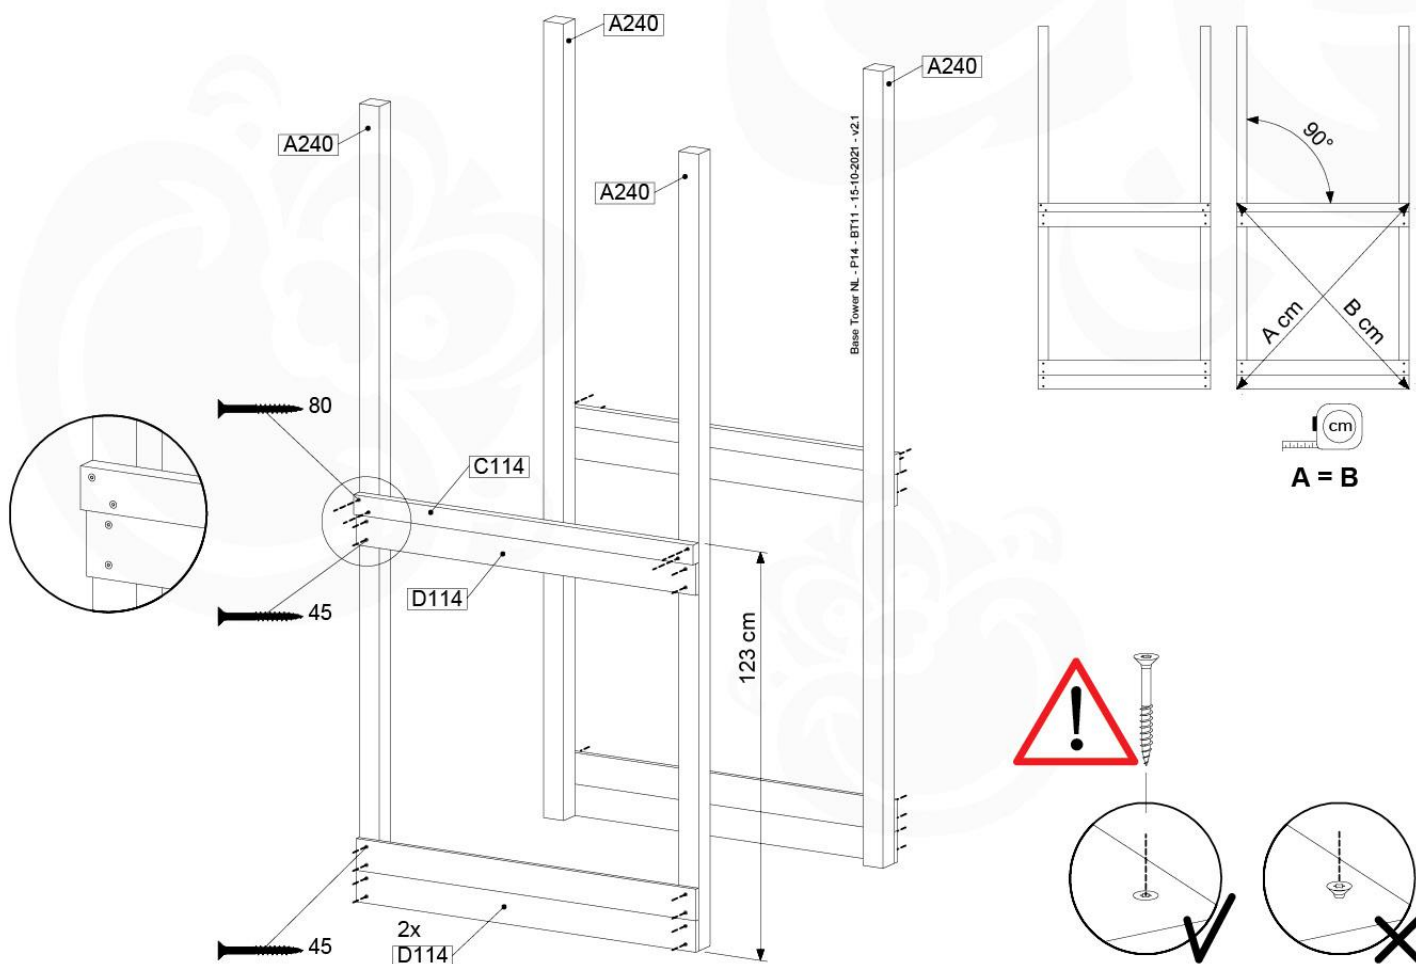

06 Playground Foundation

FD05

06-1

Foundation Plan - FD7 - 2711-2020 - v8

See Foundation Plan 05

07 Base Tower

BT11

	PartNo	PartName	QTY.
Hardware pack	001_406	Stealth Screw 8x45	6
	001_417	Stealth Screw 8x80	4
	002_220	Gap Point Screw T25 - 5x45	118
	002_223	Gap Point Screw T25 - 5x80	20
	022_31x	bpc-base version 3	8
	022_84x	bpc cover	8
Other	007_001	Ground-anchor	2
Timber	A240	Post 70x70 L2400	4
	C114	Beam 1140 mm	5
	D100	Board 1000 mm	14
	D114	Board 1140 mm	12

Base Tower NL - P08 - BT11 - 15-10-2021 - v2.1

07-1

07-2

07-3

07-4

08 Balustrade (1x)

BL03

	PartNo	PartName	QTY.
Hardware Pack	002_220	Gap Point Screw T25 - 5x45	24
	002_223	Gap Point Screw T25 - 5x80	4
Timber	C114	Beam 1140 mm	1
	D65	Board 650 mm	6