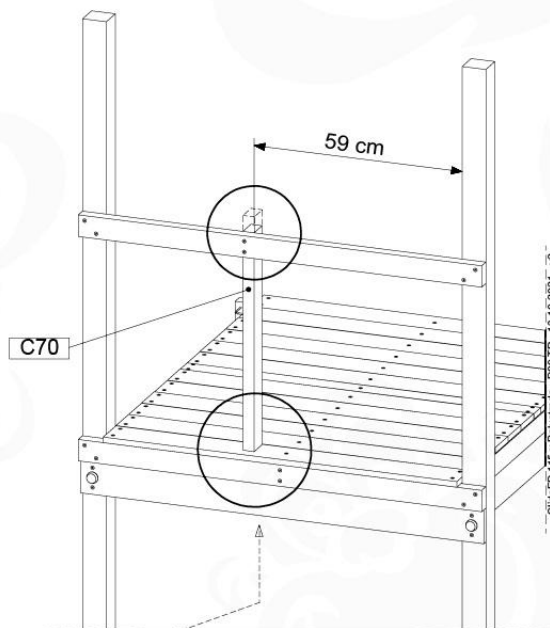

17-1

SlideFP 115 x Bahnrade - P05 TR - 13-10-2021 - v2