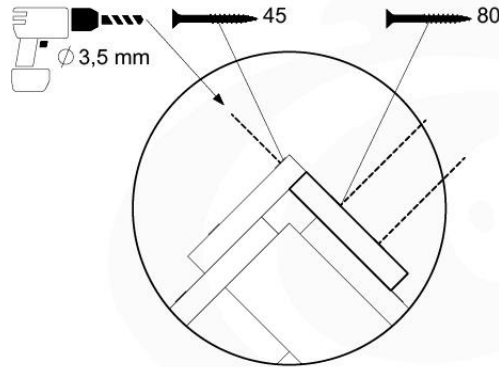

11-4

12 Roof Castle RF07

	PartNo	PartName	QTY.
Hardware Pack	001_417	Stealth Screw 8x80	4
	002_220	Gap Point Screw T25 - 5x45	20
	002_223	Gap Point Screw T25 - 5x80	2
	002_308	Gap Point Screw T25 - 5x20	10
	023_031	Finishing Washer GPS 5.0	10
Other	123_222	Sheet Canvas Navigator Line 1200x1850	1
Timber	C90	Beam 900 mm	2
	C96	Beam L=(900+beamheight) mm	2
	D65	Board 650 mm	1
	D120	Board 1200 mm	3