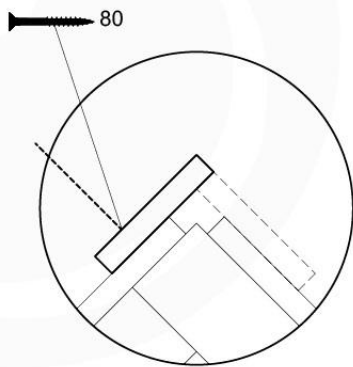

11-4

12 Roof Castle RF07

	PartNo	PartName	QTY.
Hardware Pack	001_417	Stealth Screw 8x80	4
	002_220	Gap Point Screw T25 - 5x45	20
	002_223	Gap Point Screw T25 - 5x80	2
	002_308	Gap Point Screw T25 - 5x20	10
	023_031	Finishing Washer GPS 5.0	10
Other	123_222	Sheet Canvas Navigator Line 1200x1850	1
Timber	C90	Beam 900 mm	2
	C96	Beam L=(900+beamheight) mm	2
	D65	Board 650 mm	1
	D120	Board 1200 mm	3