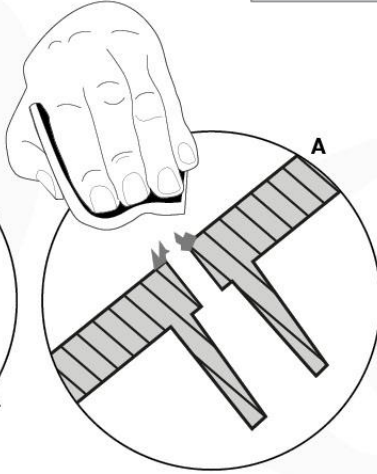

17-6

18 Firemans Pole

FP07

	PartNo	PartName	QTY.
Hardware Pack(s)	001_103	M8 Washer Head Screw 40mm	2
	002_220	Gap Point Screw T25 - 5x45	8
	002_223	Gap Point Screw T25 - 5x80	8
	003_010	M8 spring lock washer	2
	003_040	M8 Washer	2
	004_052	M8 Drive-in Nut 30mm	2
	004_054	M8 Drive-in Nut 45mm	2
	022_31x	bpc-base version 3	2
	022_84x	bpc cover	2
Other	102_915	Fireman's Pole	1
Timber	C70	Beam 700 mm	1
	C114	Beam 1140 mm	1
	D65	Board 650 mm	2