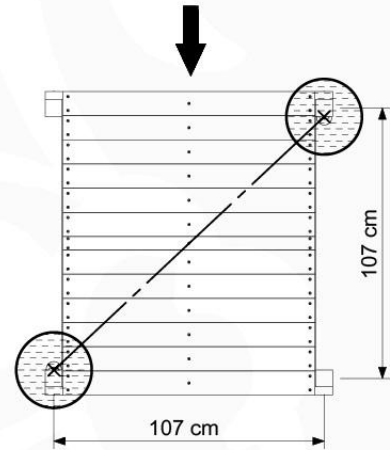

15 Ground Anchors

GA05

Parts:
Hardware Package Tower →