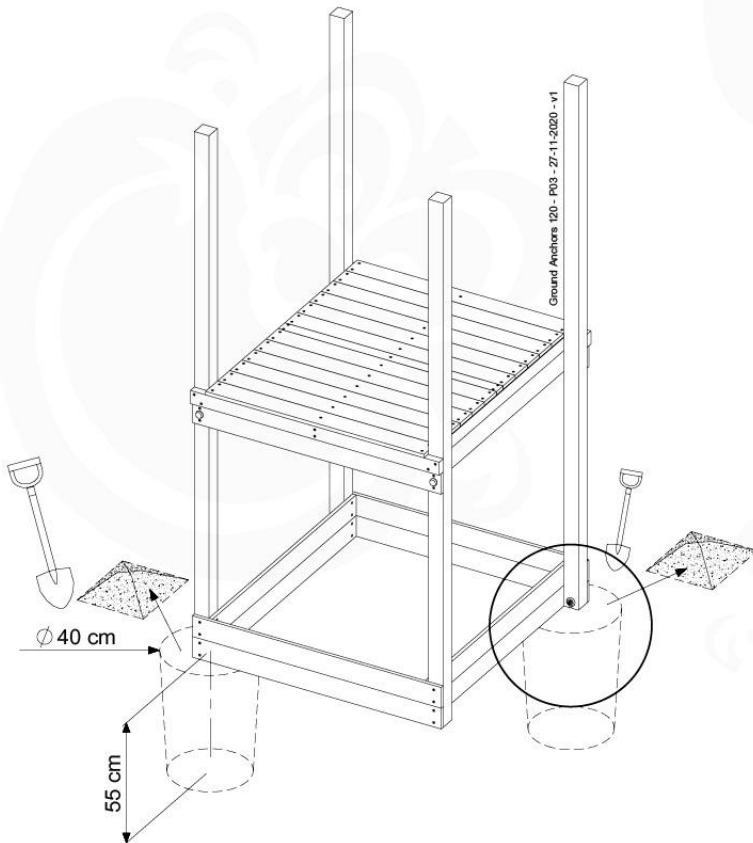

Ladder 115 x Balkenmaße - P02_U1126 - 13-10-2021 - v2

13-1

13-2

13-3

13-4

13-5

14 Swing Frame / Climb Frame

15 Ground Anchors

GA05

Parts:
Hardware Package Tower →

Ground Anchors 120 - P02 - 27-11-2020 - v1

15-1

15-2

40 L / 80 kg

24h

16 Add-on