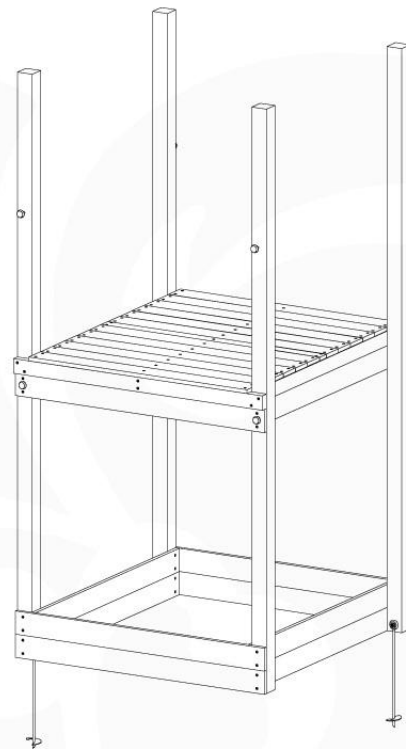

06 Playground Foundation

FD05

06-1

Foundation Plan - FD7 - 2711-2020 - v8

See Foundation Plan 05

07 Base Tower

BT11

	PartNo	PartName	QTY.
Hardware pack	001_406	Stealth Screw 8x45	6
	001_417	Stealth Screw 8x80	4
	002_220	Gap Point Screw T25 - 5x45	118
	002_223	Gap Point Screw T25 - 5x80	20
	022_31x	bpc-base version 3	8
	022_84x	bpc cover	8
Other	007_001	Ground-anchor	2
Timber	A240	Post 70x70 L2400	4
	C114	Beam 1140 mm	5
	D100	Board 1000 mm	14
	D114	Board 1140 mm	12

Base Tower NL - P08 - BT11 - 15-10-2021 - v2.1

07-1

07-2

07-3

07-4

08 Balustrade (1x)

BL03

	PartNo	PartName	QTY.
Hardware Pack	002_220	Gap Point Screw T25 - 5x45	24
	002_223	Gap Point Screw T25 - 5x80	4
Timber	C114	Beam 1140 mm	1
	D65	Board 650 mm	6

Balustrade 120 - P12 U - 8-10-2021 - v1.1

08-1

09 Balustrade (1x)

BL04

	PartNo	PartName	QTY.
Hardware Pack	002_220	Gap Point Screw T25 - 5x45	24
	002_223	Gap Point Screw T25 - 5x80	4
Timber	C114	Beam 1140 mm	1
	D65	Board 650 mm	6