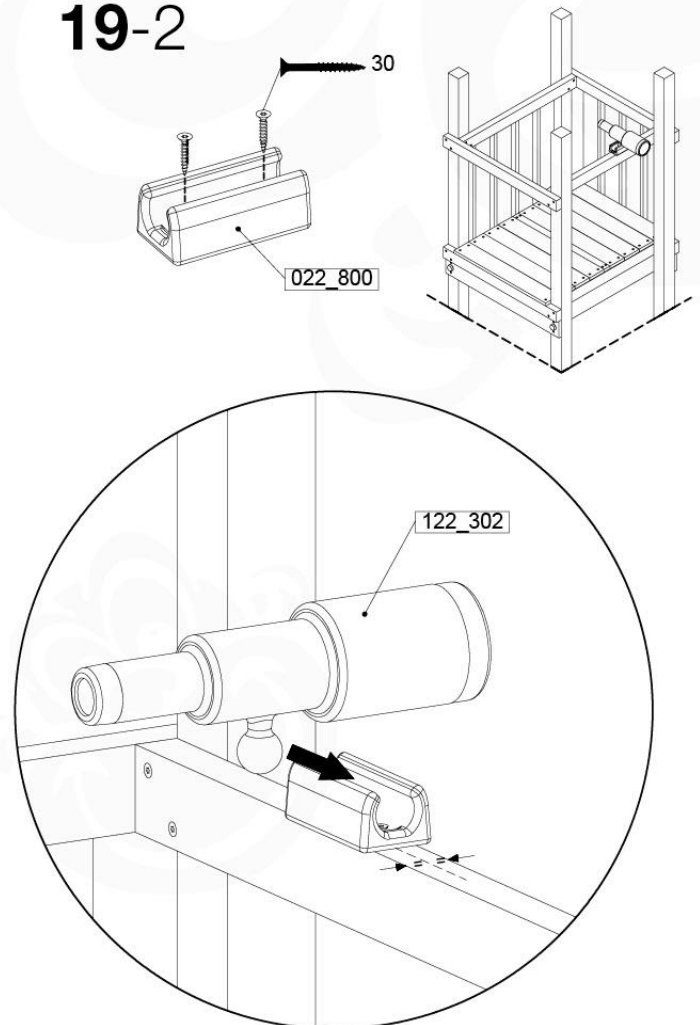

19-2

Accessory set - P03 - 28-9-2021 - 14