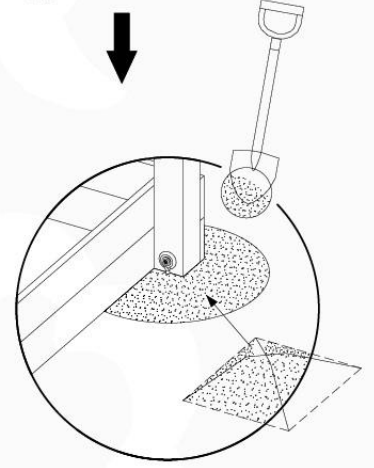

GA05

Parts:
Hardware Package Tower →

Ground Anchors 120 - P02 - 27-11-2020 - v1

15-1

15-2

40 L / 80 kg

24h

16 Add-on