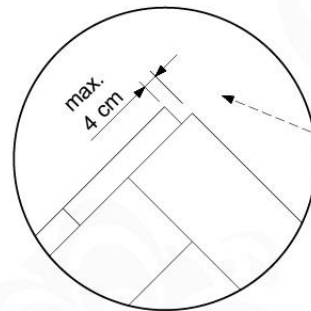

Roof Club/Castle 120 - P03 - RF08 - 26-11-2020 - v1

11-1

11-2

11-3

11-4

12 Roof Castle RF07

	PartNo	PartName	QTY.
Hardware Pack	001_417	Stealth Screw 8x80	4
	002_220	Gap Point Screw T25 - 5x45	20
	002_223	Gap Point Screw T25 - 5x80	2
	002_308	Gap Point Screw T25 - 5x20	10
	023_031	Finishing Washer GPS 5.0	10
Other	123_222	Sheet Canvas Navigator Line 1200x1850	1
Timber	C90	Beam 900 mm	2
	C96	Beam L=(900+beamheight) mm	2
	D65	Board 650 mm	1
	D120	Board 1200 mm	3