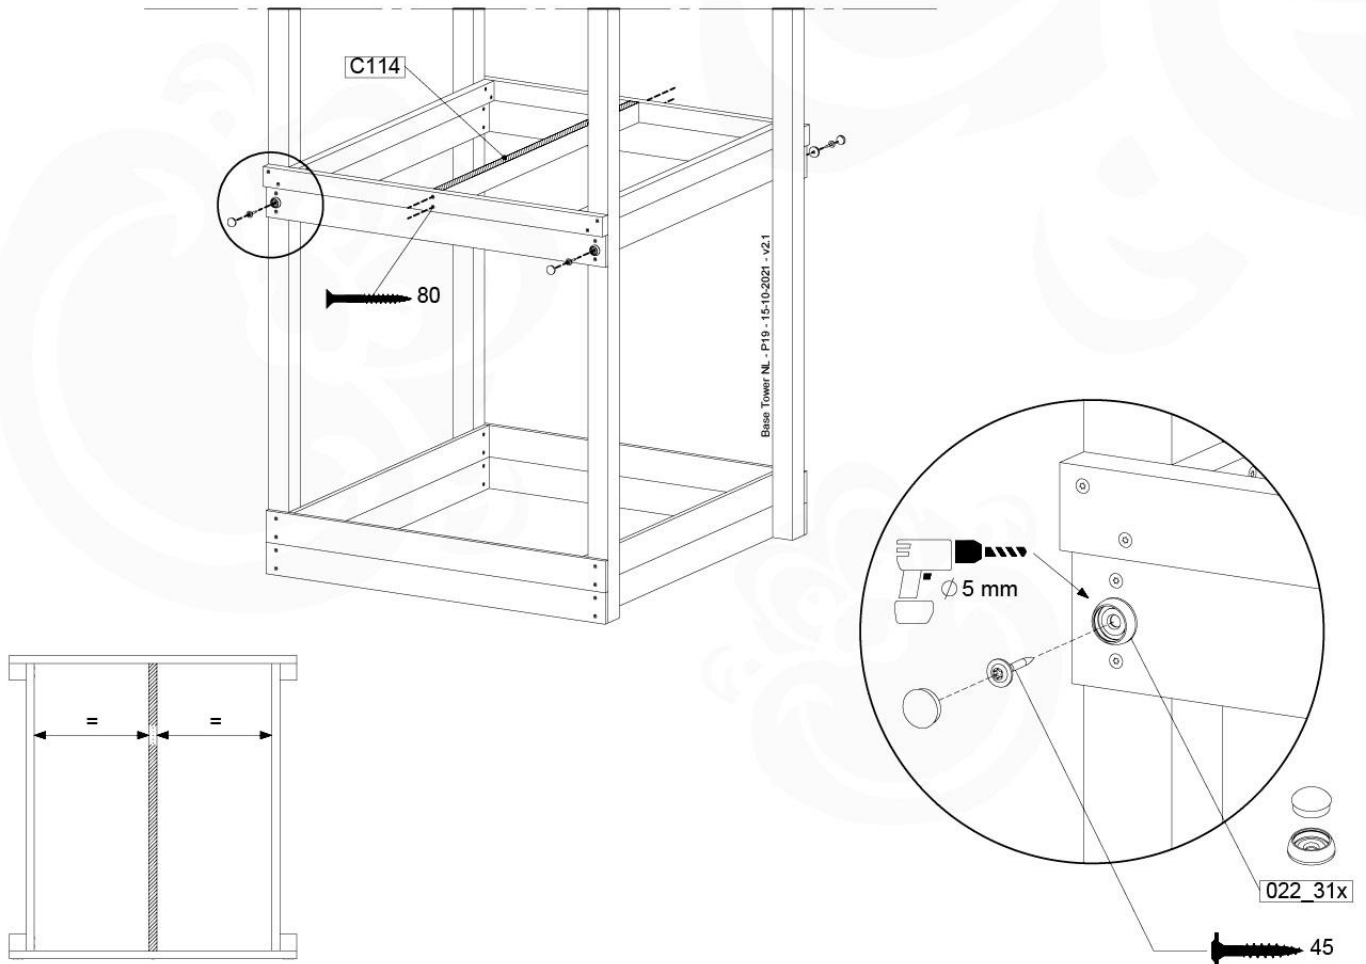

Base Tower NL - P08 - BT11 - 15-10-2021 - v2.1

07-1

07-2

07-3

07-4

08 Balustrade (1x)

BL03

	PartNo	PartName	QTY.
Hardware Pack	002_220	Gap Point Screw T25 - 5x45	24
	002_223	Gap Point Screw T25 - 5x80	4
Timber	C114	Beam 1140 mm	1
	D65	Board 650 mm	6

Balustrade 120 - P12 U - 8-10-2021 - v1.1

08-1

09 Balustrade (1x)

BL04

	PartNo	PartName	QTY.
Hardware Pack	002_220	Gap Point Screw T25 - 5x45	24
	002_223	Gap Point Screw T25 - 5x80	4
Timber	C114	Beam 1140 mm	1
	D65	Board 650 mm	6