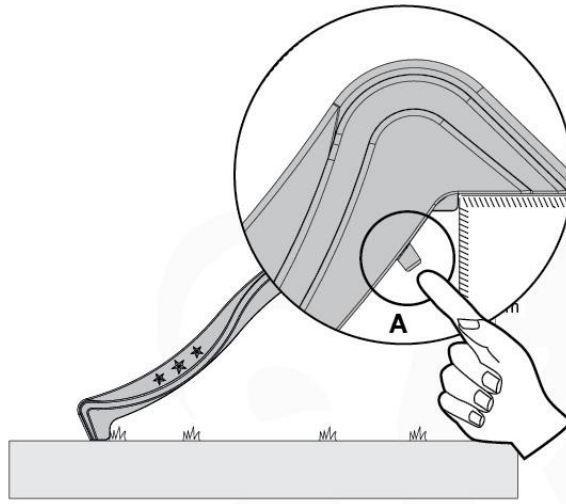

17-6

18 Firemans Pole

FP07

	PartNo	PartName	QTY.
Hardware Pack(s)	001_103	M8 Washer Head Screw 40mm	2
	002_220	Gap Point Screw T25 - 5x45	8
	002_223	Gap Point Screw T25 - 5x80	8
	003_010	M8 spring lock washer	2
	003_040	M8 Washer	2
	004_052	M8 Drive-in Nut 30mm	2
	004_054	M8 Drive-in Nut 45mm	2
	022_31x	bpc-base version 3	2
	022_84x	bpc cover	2
Other	102_915	Fireman's Pole	1
Timber	C70	Beam 700 mm	1
	C114	Beam 1140 mm	1
	D65	Board 650 mm	2