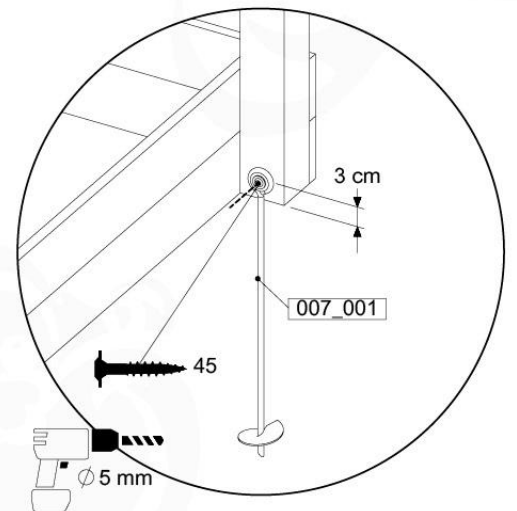

15 Ground Anchors

GA05

Parts:
Hardware Package Tower →

Ground Anchors 120 - P02 - 27-11-2020 - v1

15-1