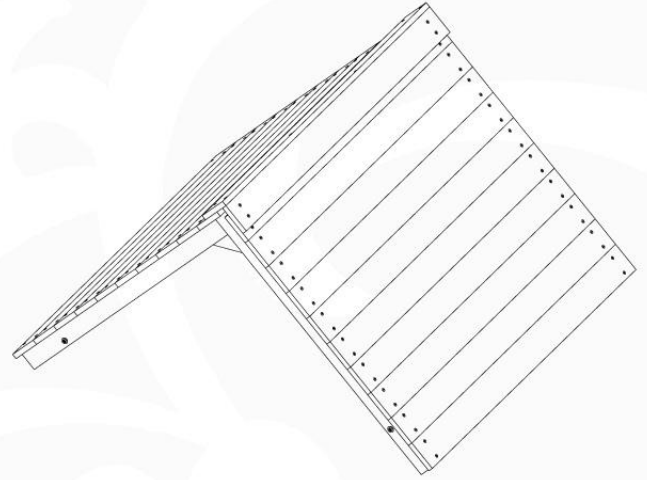

11 Roof Club

RF08