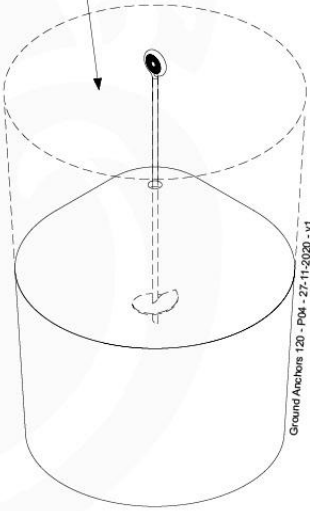

GA05

Parts:
Hardware Package Tower →

Ground Anchors 120 - P02 - 27-11-2020 - v1

15-1

15-2

40 L / 80 kg

24h

16 Add-on