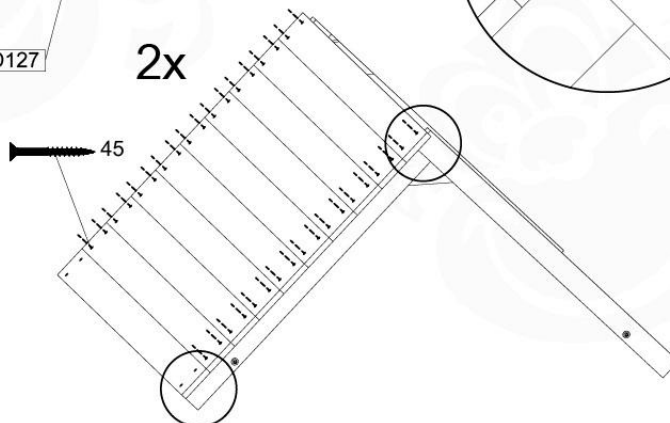

Roof Club/Castle 120 - P03 - RF08 - 26-11-2020 - v1

11-1

11-2

11-3

11-4

12 Roof Castle RF07

	PartNo	PartName	QTY.
Hardware Pack	001_417	Stealth Screw 8x80	4
	002_220	Gap Point Screw T25 - 5x45	20
	002_223	Gap Point Screw T25 - 5x80	2
	002_308	Gap Point Screw T25 - 5x20	10
	023_031	Finishing Washer GPS 5.0	10
Other	123_222	Sheet Canvas Navigator Line 1200x1850	1
Timber	C90	Beam 900 mm	2
	C96	Beam L=(900+beamheight) mm	2
	D65	Board 650 mm	1
	D120	Board 1200 mm	3