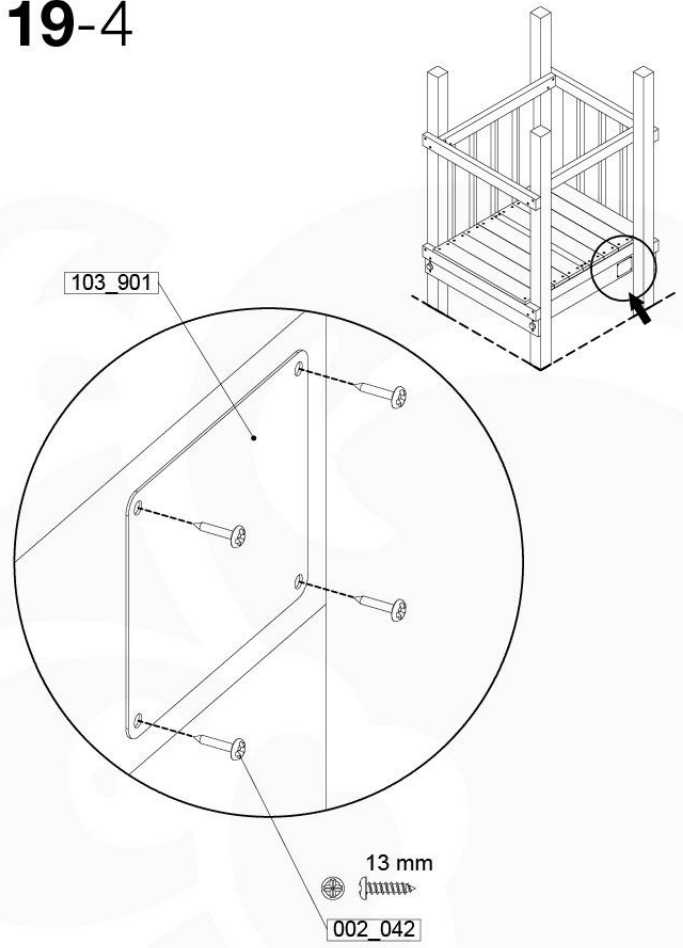

SlideFP 115x Balustrade - P33 FPTR - 13-10-2021 - v2

18-1

18-2

19 Accessories

AC01

(194_119)

	PartNo	PartName	QTY.
Hardware Pack 100_617	001_406	Stealth Screw 8x45	1
	002_041	Dome head screw 4.5 x 20 mm	3
	002_042	Dome head screw 3.5 x 13mm	4
	002_219	Gap Point Screw T25 - 5x30	2
Other	022_300	Steering Wheel	1
	022_800	Rail P/T 105	1
	022_910	Sandpad	1
	103_901	Logo ID Plate	1
	104_107	Tool Set Climbing Units	1
	120_024	Tower Flag	1
	122_302	Telescope	1

Accessory set - P02 - 28-9-2021 - 14

19-1

19-2

Accessory set - P03 - 28-9-2021 - 14

19-3

19-4

Accessories set - P04 - 29-9-2021 - v4

19-5