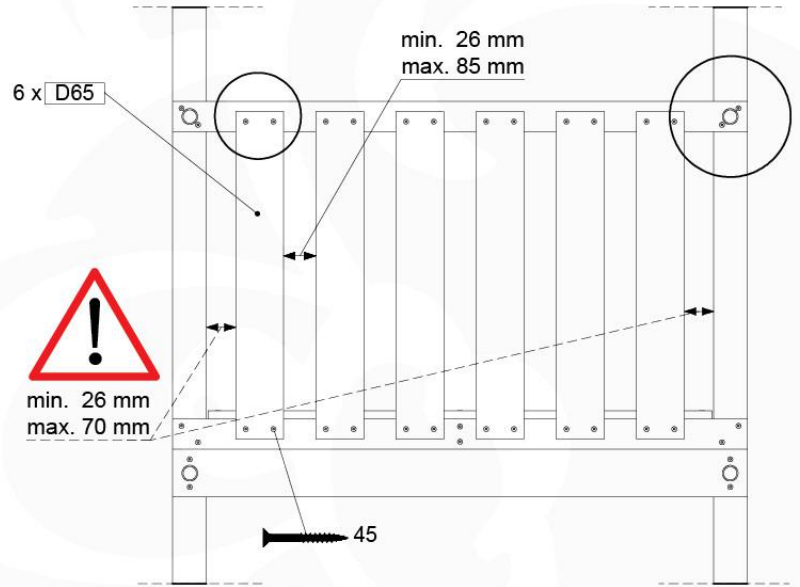

Balustrade 120 - P12 U - 8-10-2021 - v1.1

08-1

09 Balustrade (1x)

BL04

	PartNo	PartName	QTY.
Hardware Pack	002_220	Gap Point Screw T25 - 5x45	24
	002_223	Gap Point Screw T25 - 5x80	4
Timber	C114	Beam 1140 mm	1
	D65	Board 650 mm	6

Balustrade 120 - P04 U - 8-10-2021 - v1.1

09-1

10 Roof

Club

Castle

11 Roof Club

RF08

	PartNo	PartName	QTY.
Hardware Pack	001_417	Stealth Screw 8x80	4
	002_220	Gap Point Screw T25 - 5x45	100
	002_223	Gap Point Screw T25 - 5x80	8
Timber	C90	Beam 900 mm	2
	C96	Beam L=(900+beamheight) mm	2
	D65	Board 650 mm	1
	D127	Board 1270 mm	18-24