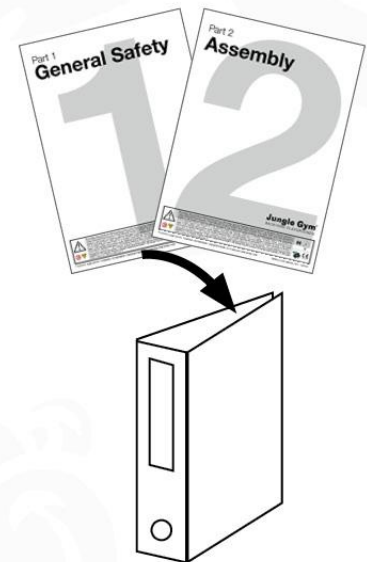

19-3

19-4

Accessories set - P04 - 29-9-2021 - v4

19-5

20