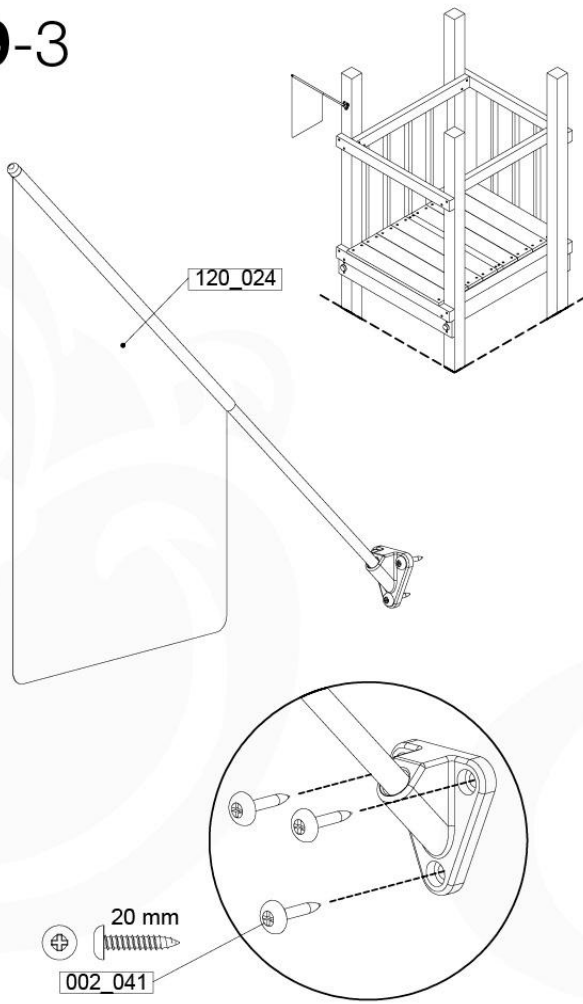

SlideFP 115x Balustrade - P33 FPTR - 13-10-2021 - v2

18-1

18-2

19 Accessories

AC01

(194_119)

	PartNo	PartName	QTY.
Hardware Pack 100_617	001_406	Stealth Screw 8x45	1
	002_041	Dome head screw 4.5 x 20 mm	3
	002_042	Dome head screw 3.5 x 13mm	4
	002_219	Gap Point Screw T25 - 5x30	2
Other	022_300	Steering Wheel	1
	022_800	Rail P/T 105	1
	022_910	Sandpad	1
	103_901	Logo ID Plate	1
	104_107	Tool Set Climbing Units	1
	120_024	Tower Flag	1
	122_302	Telescope	1

Accessory set - P02 - 28-9-2021 - 14

19-1

19-2

Accessory set - P03 - 28-9-2021 - 14

19-3

19-4

Accessories set - P04 - 29-9-2021 - v4

19-5