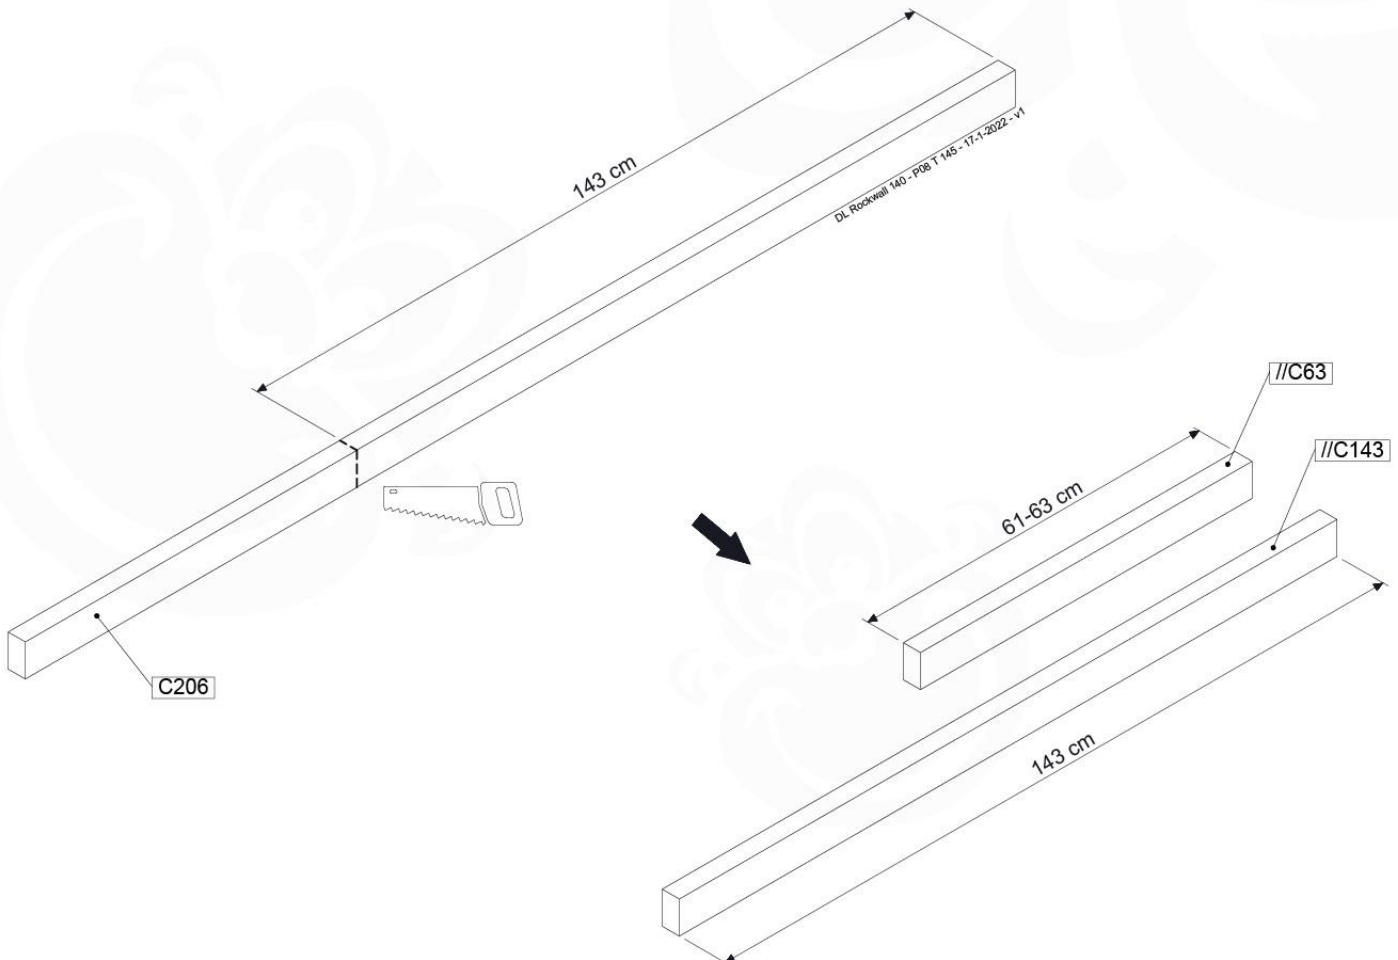

13 Rock Wall

RW19

	PartNo	PartName	QTY.
Hardware pack	001_102	Washer Head Screw T40 M8x30	10
	002_220	Gap Point Screw T25 - 5x45	32
	002_223	Gap Point Screw T25 - 5x80	5
	003_010	M8 spring lock washer	10
	004_050	M8 22mm Drive in Nut	10
Other	022_50x	Climbing Rock	5
	120_102	Handgrip set (complete 2x)	1
Timber	C206	Beam 2060 mm	1
	D65	Board 650 mm	7

DL-Rockwall 140 - P04 TL 145 - 17-1-2022 - v1

13-1