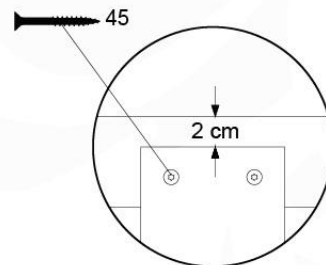

12 Balustrade (2x)

BL21

(194_101)

	PartNo	PartName	QTY.
Hardware Pack 100_601	002_220	Gap Point Screw T25 - 5x45	16
	002_223	Gap Point Screw T25 - 5x80	4
Timber	C74	Beam 740 mm	1
	D65	Board 650 mm	4

Balustrade 80 - P02 U - 13/01/2022 - v4

12-1