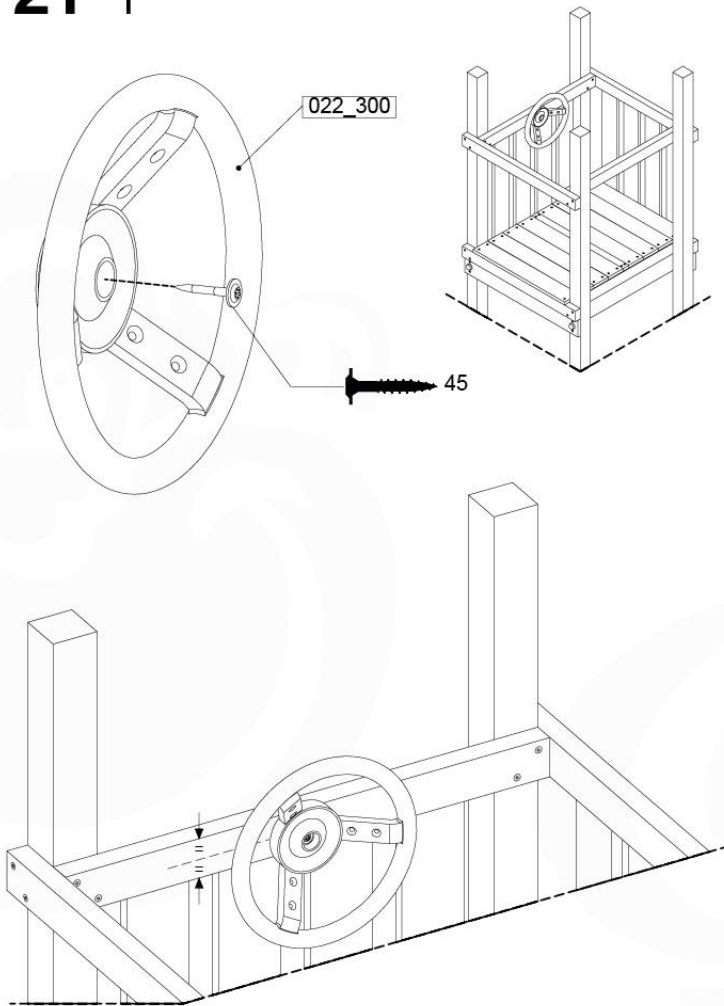

21-1

21-2

Accessory set - P03 - 28-9-2021 - v4

21-3

21-4

Accessory set - P04 - 28-9-2021 - v4