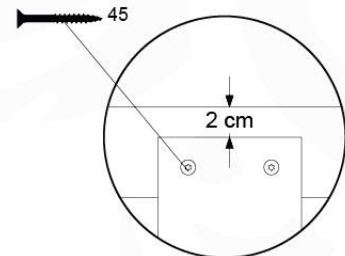

09 Balustrade (1x)

BL05

Balustrade 140 - PO2 U - 14/01/2022 - v1.0

	PartNo	PartName	QTY.
Hardware pack	002_220	Gap Point Screw T25 - 5x45	28
Timber	D65	Board 650 mm	7

09-1

10 Balustrade (1x)

BL06

Balustrade 140 - P03 T - 14/01/2022 - v1.0