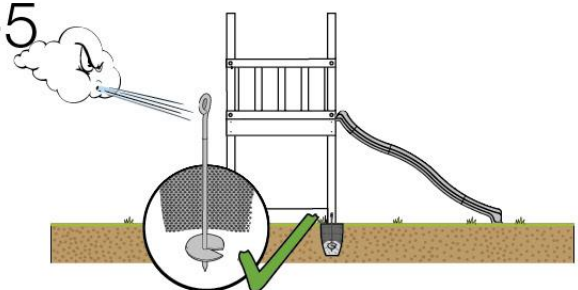

06 Playground Foundation

FD11

07 Base Tower

BT20

	PartNo	PartName	QTY.
Hardware pack	001_406	Stealth Screw 8x45	6
	001_417	Stealth Screw 8x80	4
	002_220	Gap Point Screw T25 - 5x45	135
	002_223	Gap Point Screw T25 - 5x80	40
Other	007_001	Ground-anchor	2
	022_31x	bpc-base version 3	8
	022_84x	bpc cover	8
Timber	B270	Post 90x90 L2700	4
	C141	Beam 1410 mm	10
	D123	Board 1230 mm	17
	D141	Board 1410 mm	12