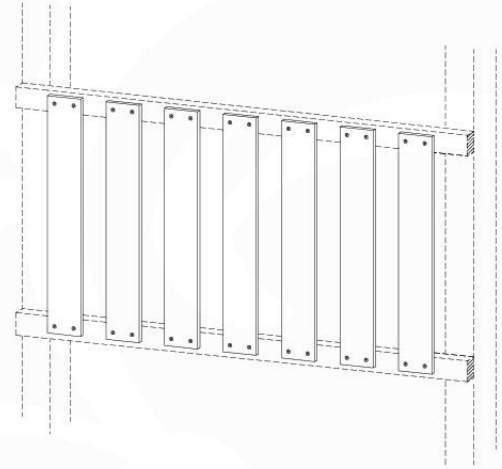

09 Balustrade (1x)

BL05

Balustrade 140 - PO2 U - 14/01/2022 - v1.0

	PartNo	PartName	QTY.
Hardware pack	002_220	Gap Point Screw T25 - 5x45	28
Timber	D65	Board 650 mm	7

09-1

10 Balustrade (1x)

BL06

Balustrade 140 - P03 T - 14/01/2022 - v1.0