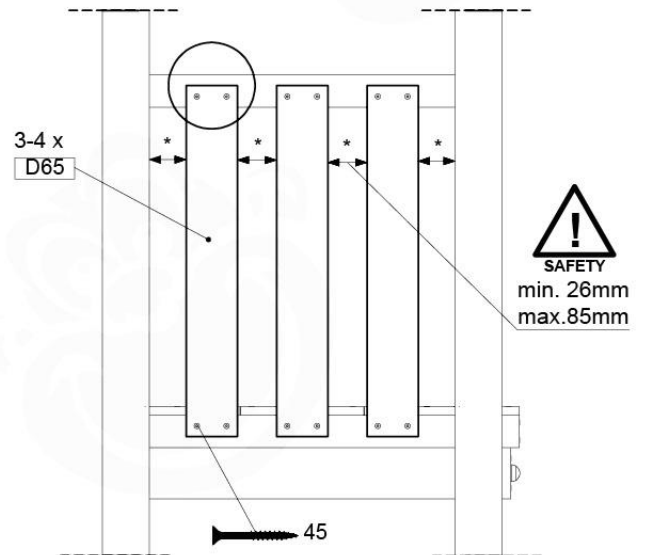

12 Balustrade (2x)

BL21

(194_101)

	PartNo	PartName	QTY.
Hardware Pack 100_601	002_220	Gap Point Screw T25 - 5x45	16
	002_223	Gap Point Screw T25 - 5x80	4
Timber	C74	Beam 740 mm	1
	D65	Board 650 mm	4

Balustrade 80 - P02 U - 13/01/2022 - v4

12-1