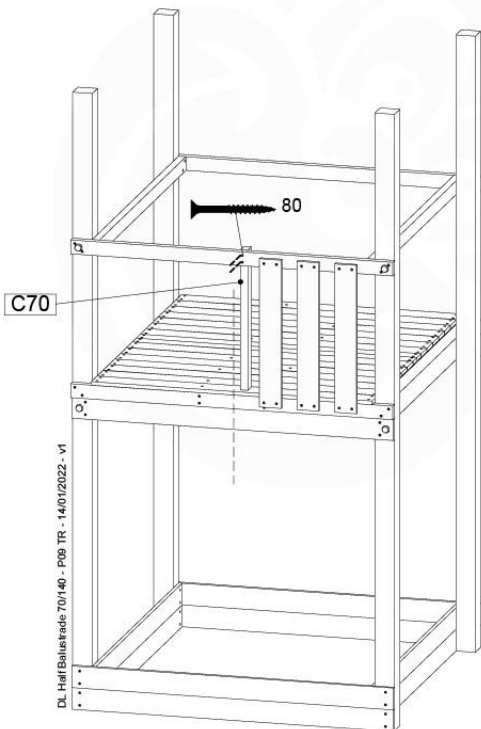

11 Balustrade (1x)

BL10

	PartNo	PartName	QTY.
Hardware pack	002_220	Gap Point Screw T25 - 5x45	12
	002_223	Gap Point Screw T25 - 5x80	4
Timber	C70	Beam 700 mm	1
	D65	Board 650 mm	3

11-1