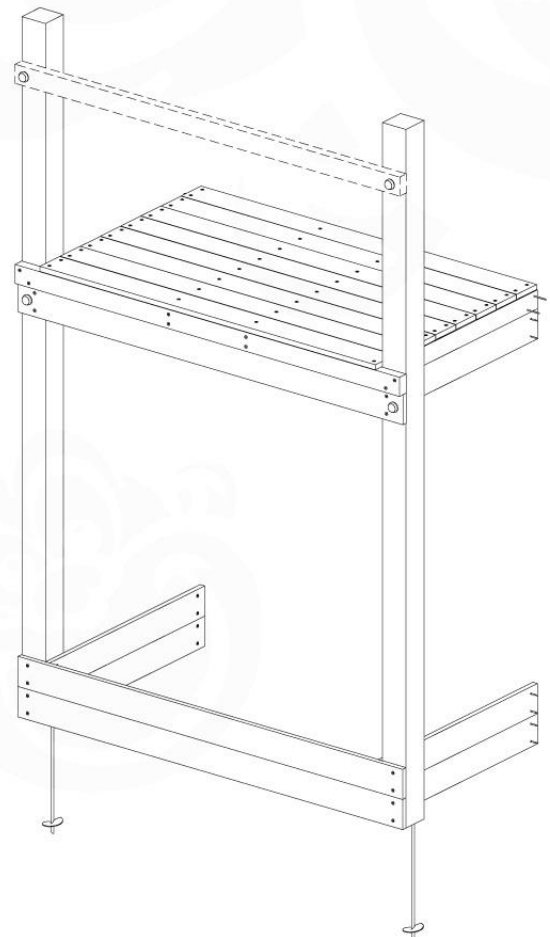

07-4

DL 146 Base Tower ET20 - P06 B720 - 17-11-2021 - v1.0

08 Extended Tower ET27

	PartNo	PartName	QTY.
Hardware pack	001_406	Stealth Screw 8x45	4
	001_417	Stealth Screw 8x80	2
	002_220	Gap Point Screw T25 - 5x45	90
	002_223	Gap Point Screw T25 - 5x80	20
Other	007_001	Ground-anchor	2
	022_31x	bpc-base version 3	4
	022_84x	bpc cover	4
Timber	B220	Post 90x90 L2200	2
	C74	Beam 740 mm	4
	C141	Beam 1410 mm	1
	D74	Board 740 mm	6
	D123	Board 1230 mm	9
	D141	Board 1410 mm	3