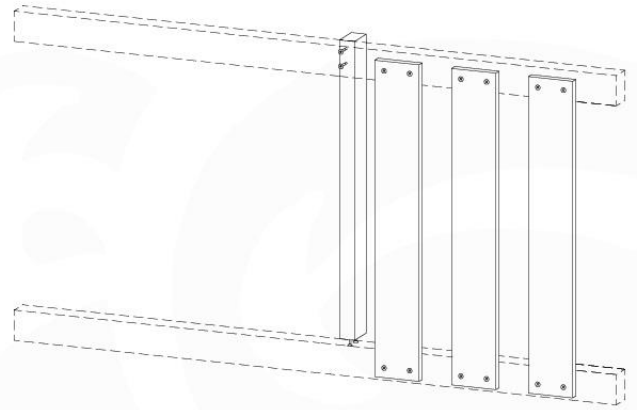

11 Balustrade (1x)

BL10