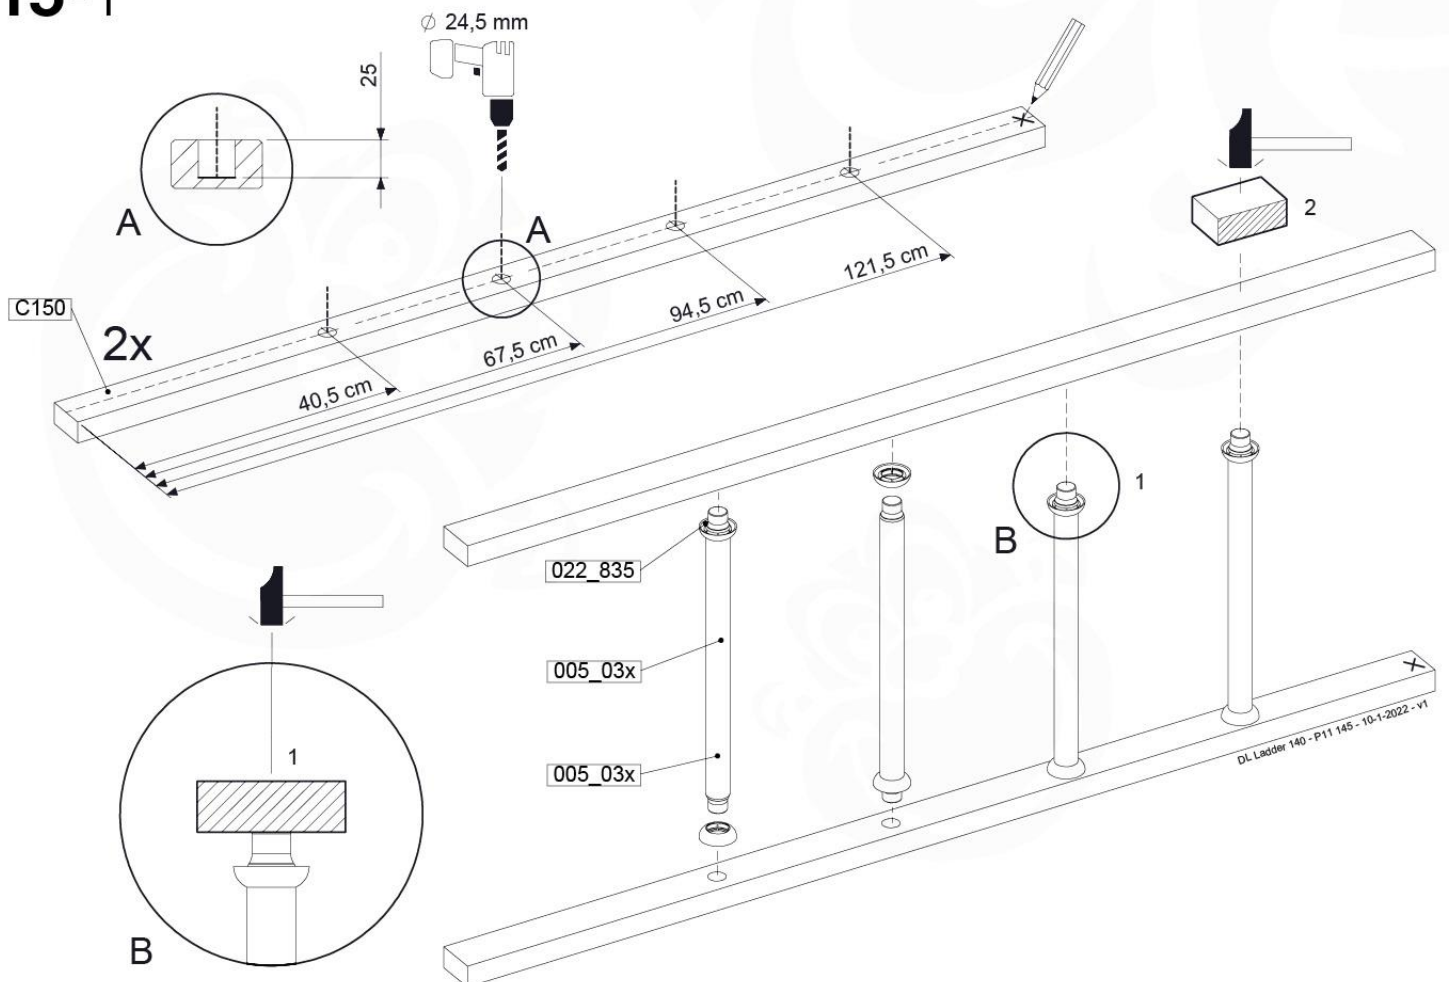

15 Ladder

LA25

	PartNo	PartName	QTY.
Hardware pack	001_404	Stealth Screw 8x30	4
	002_219	Gap Point Screw T25 - 5x30	4
	002_220	Gap Point Screw T25 - 5x45	8
	002_223	Gap Point Screw T25 - 5x80	4
Other	005_03x	Ladder Rung Y/B/G/R	4
	005_522	Connection Bracket Mini Market	2
	022_835	Rung Cap	8
	120_102	Handgrip set (complete 2x)	1
Timber	C70	Beam 700 mm	1
	C150	Beam 1500 mm	2

DL Ladder 140 - P08 TL 145 - 10-1-2022 - v1

15-1