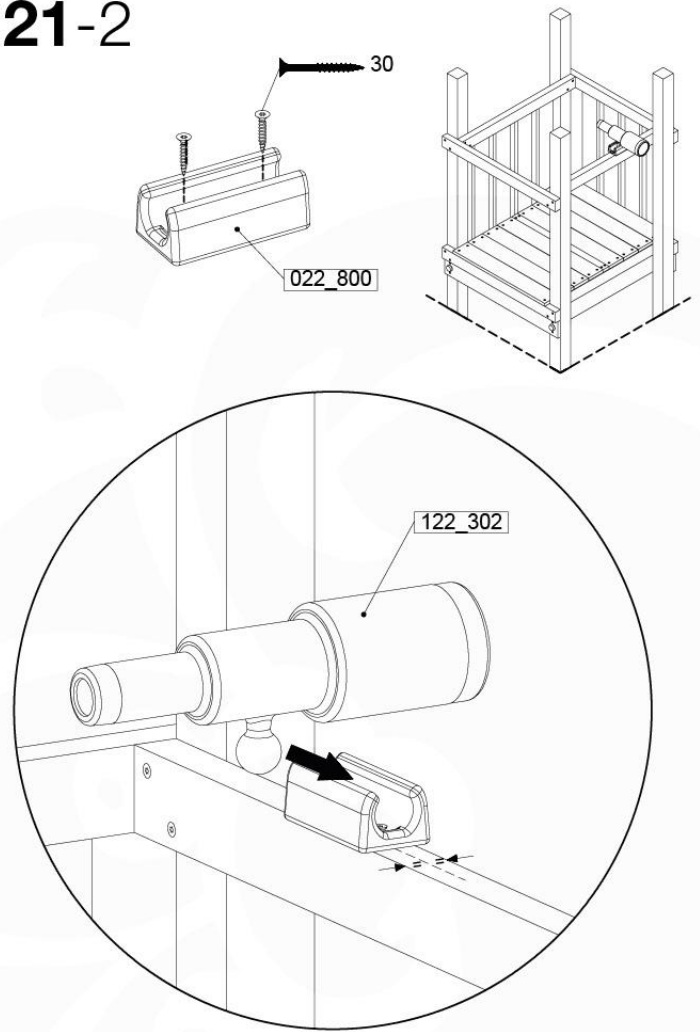

21-2

Accessory set - P03 - 28-9-2021 - v4