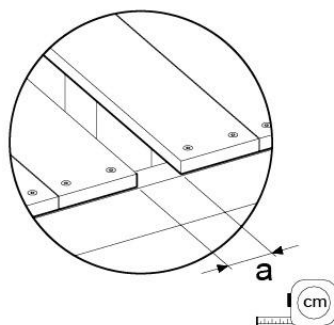

DL 145 Base Tower BT20 - P02 BT20 - 17-11-2021 - v1.0

07-1

DL 145 Base Tower BT20 - P03 BT20 - 17-11-2021 - v1.0

07-2

DL 145 Base Tower BT20 - P04 BT20 - 17-11-2021 - v1.0

07-3

DL 145 Base Tower BT20 - P05 BT20 - 17-11-2021 - v1.0

07-4

DL 146 Base Tower ET20 - P06 B720 - 17-11-2021 - v1.0

08 Extended Tower ET27

	PartNo	PartName	QTY.
Hardware pack	001_406	Stealth Screw 8x45	4
	001_417	Stealth Screw 8x80	2
	002_220	Gap Point Screw T25 - 5x45	90
	002_223	Gap Point Screw T25 - 5x80	20
Other	007_001	Ground-anchor	2
	022_31x	bpc-base version 3	4
	022_84x	bpc cover	4
Timber	B220	Post 90x90 L2200	2
	C74	Beam 740 mm	4
	C141	Beam 1410 mm	1
	D74	Board 740 mm	6
	D123	Board 1230 mm	9
	D141	Board 1410 mm	3