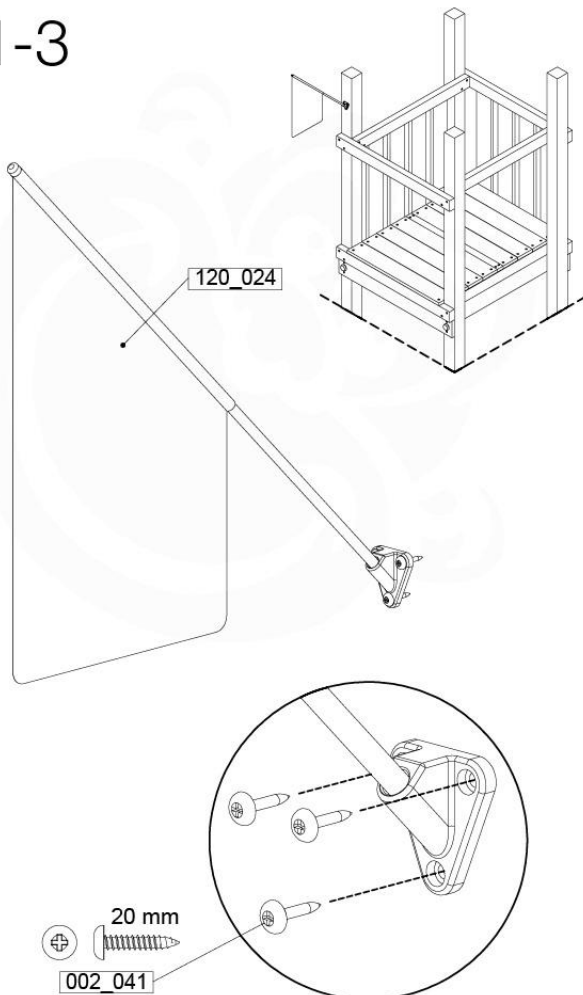

(194_119)

	PartNo	PartName	QTY.
Hardware Pack 100_617	001_406	Stealth Screw 8x45	1
	002_041	Dome head screw 4.5 x 20 mm	3
	002_042	Dome head screw 3.5 x 13mm	4
	002_219	Gap Point Screw T25 - 5x30	2
Other	022_300	Steering Wheel	1
	022_800	Rail P/T 105	1
	022_910	Sandpad	1
	103_901	Logo ID Plate	1
	104_107	Tool Set Climbing Units	1
	120_024	Tower Flag	1
	122_302	Telescope	1

Accessory set - P02 - 29-9-2021 - v4

21-1

21-2

Accessory set - P03 - 28-9-2021 - v4

21-3

21-4

Accessory set - P04 - 28-9-2021 - v4

21-5