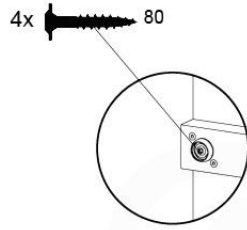

07-4

DL 146 Base Tower ET20 - P06 B720 - 17-11-2021 - v1.0

08 Extended Tower ET27

	PartNo	PartName	QTY.
Hardware pack	001_406	Stealth Screw 8x45	4
	001_417	Stealth Screw 8x80	2
	002_220	Gap Point Screw T25 - 5x45	90
	002_223	Gap Point Screw T25 - 5x80	20
Other	007_001	Ground-anchor	2
	022_31x	bpc-base version 3	4
	022_84x	bpc cover	4
Timber	B220	Post 90x90 L2200	2
	C74	Beam 740 mm	4
	C141	Beam 1410 mm	1
	D74	Board 740 mm	6
	D123	Board 1230 mm	9
	D141	Board 1410 mm	3