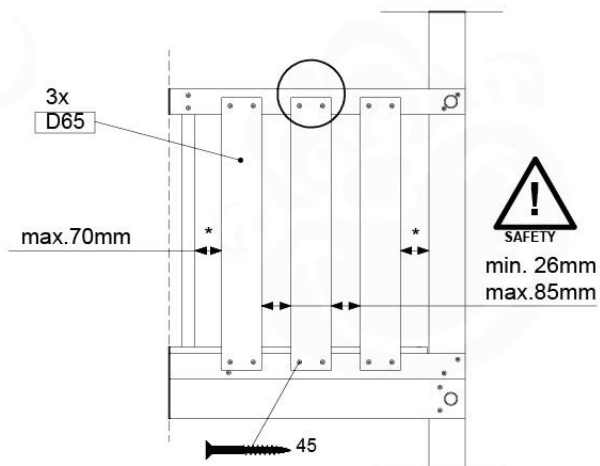

11 Balustrade (1x)

BL10

	PartNo	PartName	QTY.
Hardware pack	002_220	Gap Point Screw T25 - 5x45	12
	002_223	Gap Point Screw T25 - 5x80	4
Timber	C70	Beam 700 mm	1
	D65	Board 650 mm	3

11-1