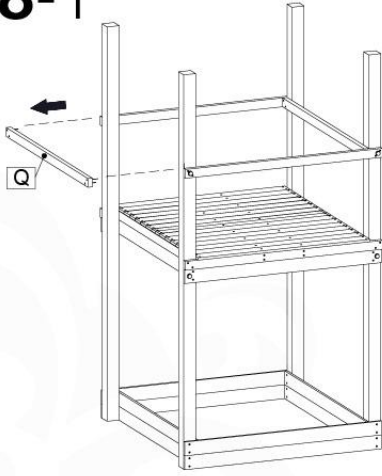

DL 145 Base Tower BT20 - P02 BT20 - 17-11-2021 - v1.0

07-1

DL 145 Base Tower BT20 - P03 BT20 - 17-11-2021 - v1.0

07-2

DL 145 Base Tower BT20 - P04 BT20 - 17-11-2021 - v1.0

07-3

DL 145 Base Tower BT20 - P05 BT20 - 17-11-2021 - v1.0

07-4

DL 146 Base Tower ET20 - P06 B720 - 17-11-2021 - v1.0

08 Extended Tower ET27

	PartNo	PartName	QTY.
Hardware pack	001_406	Stealth Screw 8x45	4
	001_417	Stealth Screw 8x80	2
	002_220	Gap Point Screw T25 - 5x45	90
	002_223	Gap Point Screw T25 - 5x80	20
Other	007_001	Ground-anchor	2
	022_31x	bpc-base version 3	4
	022_84x	bpc cover	4
Timber	B220	Post 90x90 L2200	2
	C74	Beam 740 mm	4
	C141	Beam 1410 mm	1
	D74	Board 740 mm	6
	D123	Board 1230 mm	9
	D141	Board 1410 mm	3

Extension Tower H080 - P02 - ET27 - 10-11-2022 - v1

08-1

Base Tower

08-2

08-3

Extension Tower 14080 - P17 - ET27_28 - 10-1-2022 - v1

08-4

Extension Tower 14080 - P20 - ET27_28 - 10-1-2022 - v1