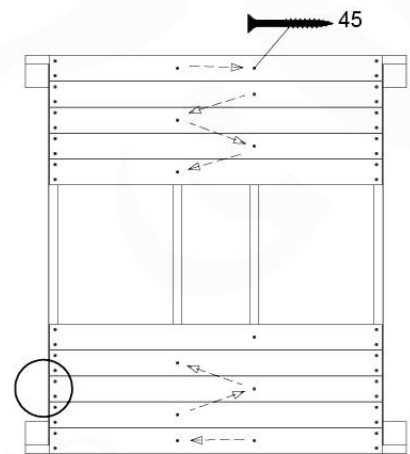

DL 145 Base Tower BT20 - P02 BT20 - 17-11-2021 - v1.0

07-1

DL 145 Base Tower BT20 - P03 BT20 - 17-11-2021 - v1.0

07-2

DL 145 Base Tower BT20 - P04 BT20 - 17-11-2021 - v1.0

07-3

DL 145 Base Tower BT20 - P05 BT20 - 17-11-2021 - v1.0

07-4

DL 146 Base Tower ET20 - P06 B720 - 17-11-2021 - v1.0

08 Extended Tower ET27

	PartNo	PartName	QTY.
Hardware pack	001_406	Stealth Screw 8x45	4
	001_417	Stealth Screw 8x80	2
	002_220	Gap Point Screw T25 - 5x45	90
	002_223	Gap Point Screw T25 - 5x80	20
Other	007_001	Ground-anchor	2
	022_31x	bpc-base version 3	4
	022_84x	bpc cover	4
Timber	B220	Post 90x90 L2200	2
	C74	Beam 740 mm	4
	C141	Beam 1410 mm	1
	D74	Board 740 mm	6
	D123	Board 1230 mm	9
	D141	Board 1410 mm	3