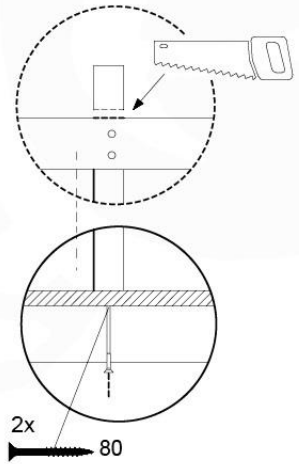

11 Balustrade (1x)

BL10

	PartNo	PartName	QTY.
Hardware pack	002_220	Gap Point Screw T25 - 5x45	12
	002_223	Gap Point Screw T25 - 5x80	4
Timber	C70	Beam 700 mm	1
	D65	Board 650 mm	3

11-1