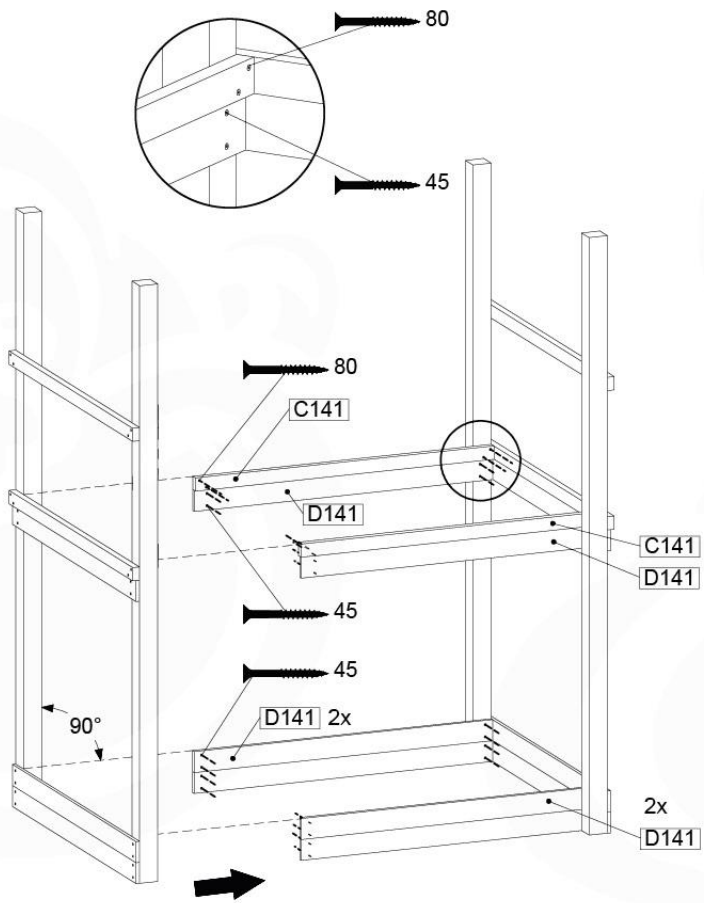

06 Playground Foundation

FD11

07 Base Tower

BT20

	PartNo	PartName	QTY.
Hardware pack	001_406	Stealth Screw 8x45	6
	001_417	Stealth Screw 8x80	4
	002_220	Gap Point Screw T25 - 5x45	135
	002_223	Gap Point Screw T25 - 5x80	40
Other	007_001	Ground-anchor	2
	022_31x	bpc-base version 3	8
	022_84x	bpc cover	8
Timber	B270	Post 90x90 L2700	4
	C141	Beam 1410 mm	10
	D123	Board 1230 mm	17
	D141	Board 1410 mm	12

DL 145 Base Tower BT20 - P02 BT20 - 17-11-2021 - v1.0

07-1

DL 145 Base Tower BT20 - P03 BT20 - 17-11-2021 - v1.0

07-2

DL 145 Base Tower BT20 - P04 BT20 - 17-11-2021 - v1.0

07-3

DL 145 Base Tower BT20 - P05 BT20 - 17-11-2021 - v1.0

07-4

DL 146 Base Tower ET20 - P06 B720 - 17-11-2021 - v1.0

08 Extended Tower ET27

	PartNo	PartName	QTY.
Hardware pack	001_406	Stealth Screw 8x45	4
	001_417	Stealth Screw 8x80	2
	002_220	Gap Point Screw T25 - 5x45	90
	002_223	Gap Point Screw T25 - 5x80	20
Other	007_001	Ground-anchor	2
	022_31x	bpc-base version 3	4
	022_84x	bpc cover	4
Timber	B220	Post 90x90 L2200	2
	C74	Beam 740 mm	4
	C141	Beam 1410 mm	1
	D74	Board 740 mm	6
	D123	Board 1230 mm	9
	D141	Board 1410 mm	3