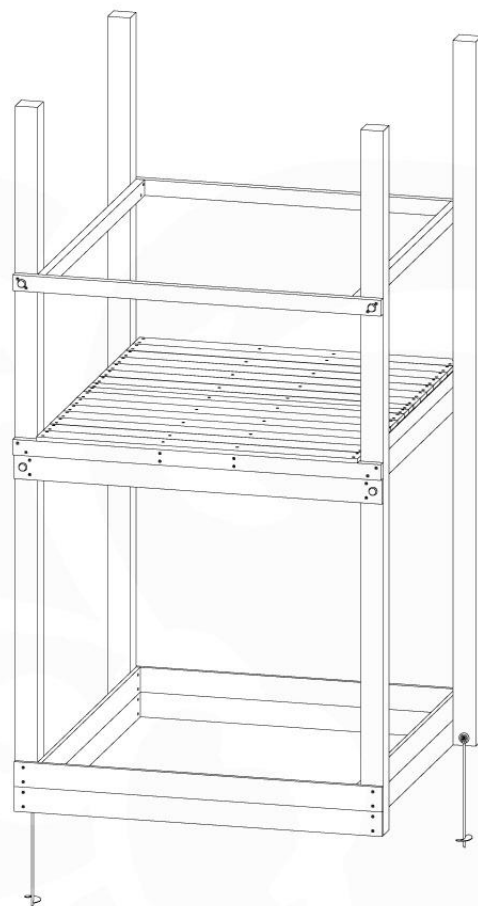

07 Base Tower

BT20

	PartNo	PartName	QTY.
Hardware pack	001_406	Stealth Screw 8x45	6
	001_417	Stealth Screw 8x80	4
	002_220	Gap Point Screw T25 - 5x45	135
	002_223	Gap Point Screw T25 - 5x80	40
Other	007_001	Ground-anchor	2
	022_31x	bpc-base version 3	8
	022_84x	bpc cover	8
Timber	B270	Post 90x90 L2700	4
	C141	Beam 1410 mm	10
	D123	Board 1230 mm	17
	D141	Board 1410 mm	12