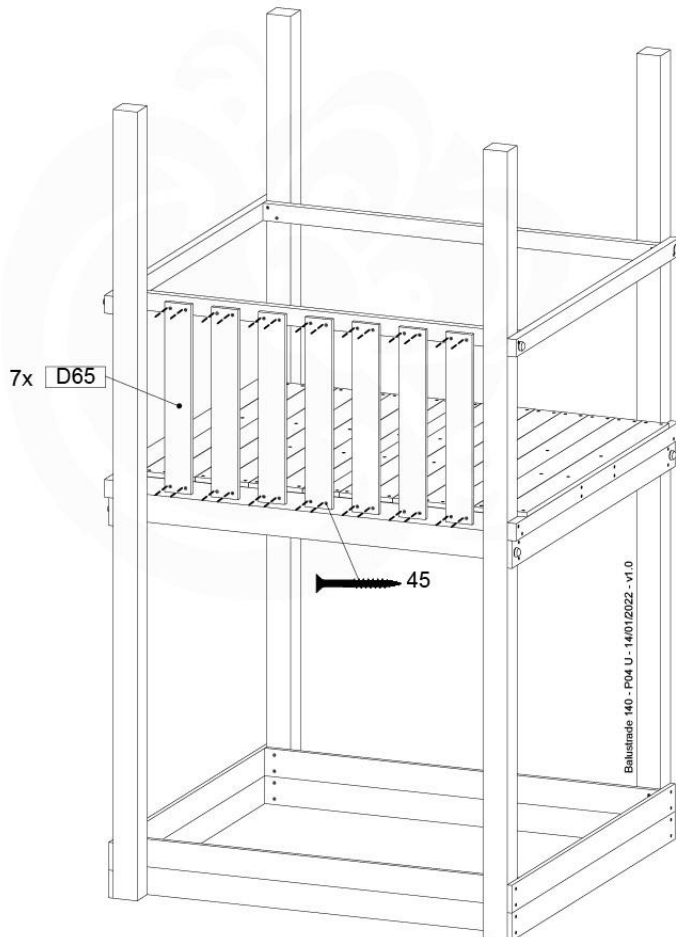

Extension Tower H080 - P02 - ET27 - 10-11-2022 - v1

08-1

Base Tower

08-2

08-3

Extension Tower 14080 - P17 - ET27_28 - 10-1-2022 - v1

08-4

Extension Tower 14080 - P20 - ET27_28 - 10-1-2022 - v1

09 Balustrade (1x)

BL05

Balustrade 140 - PO2 U - 14/01/2022 - v1.0

	PartNo	PartName	QTY.
Hardware pack	002_220	Gap Point Screw T25 - 5x45	28
Timber	D65	Board 650 mm	7

09-1

10 Balustrade (1x)

BL06

Balustrade 140 - P03 T - 14/01/2022 - v1.0

	PartNo	PartName	QTY.
Hardware pack	002_220	Gap Point Screw T25 - 5x45	28
Timber	D65	Board 650 mm	7

10-1

11 Balustrade (1x)

BL10

	PartNo	PartName	QTY.
Hardware pack	002_220	Gap Point Screw T25 - 5x45	12
	002_223	Gap Point Screw T25 - 5x80	4
Timber	C70	Beam 700 mm	1
	D65	Board 650 mm	3