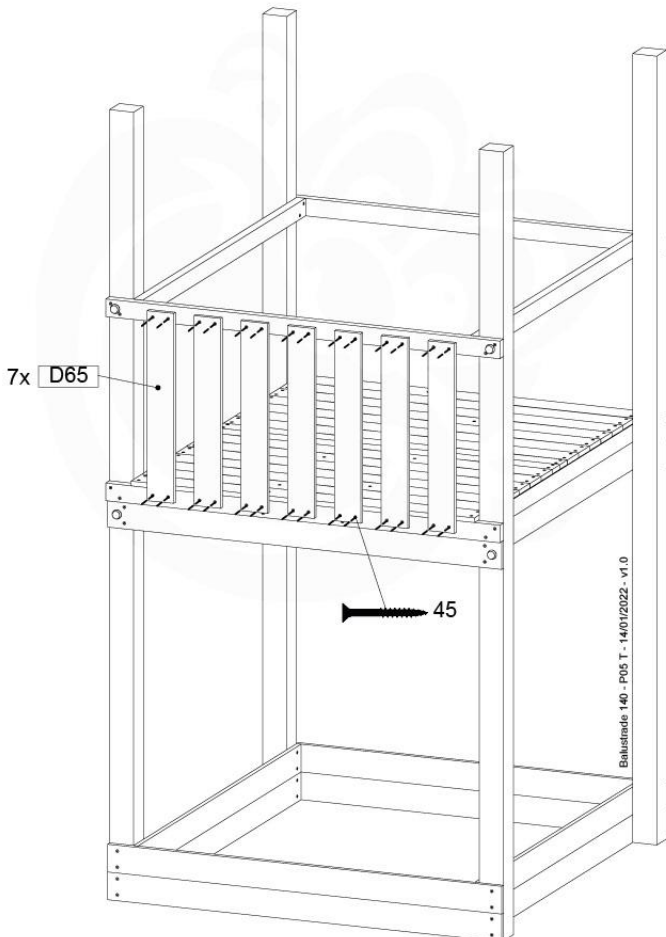

07-4

DL 146 Base Tower ET20 - P06 B720 - 17-11-2021 - v1.0

08 Extended Tower ET27

	PartNo	PartName	QTY.
Hardware pack	001_406	Stealth Screw 8x45	4
	001_417	Stealth Screw 8x80	2
	002_220	Gap Point Screw T25 - 5x45	90
	002_223	Gap Point Screw T25 - 5x80	20
Other	007_001	Ground-anchor	2
	022_31x	bpc-base version 3	4
	022_84x	bpc cover	4
Timber	B220	Post 90x90 L2200	2
	C74	Beam 740 mm	4
	C141	Beam 1410 mm	1
	D74	Board 740 mm	6
	D123	Board 1230 mm	9
	D141	Board 1410 mm	3

Extension Tower H080 - P02 - ET27 - 10-11-2022 - v1

08-1

Base Tower

08-2

08-3

Extension Tower 14080 - P17 - ET27_28 - 10-1-2022 - v1

08-4

Extension Tower 14080 - P20 - ET27_28 - 10-1-2022 - v1

09 Balustrade (1x)

BL05

Balustrade 140 - PO2 U - 14/01/2022 - v1.0

	PartNo	PartName	QTY.
Hardware pack	002_220	Gap Point Screw T25 - 5x45	28
Timber	D65	Board 650 mm	7

09-1

10 Balustrade (1x)

BL06

Balustrade 140 - P03 T - 14/01/2022 - v1.0

	PartNo	PartName	QTY.
Hardware pack	002_220	Gap Point Screw T25 - 5x45	28
Timber	D65	Board 650 mm	7

10-1

11 Balustrade (1x)

BL10

	PartNo	PartName	QTY.
Hardware pack	002_220	Gap Point Screw T25 - 5x45	12
	002_223	Gap Point Screw T25 - 5x80	4
Timber	C70	Beam 700 mm	1
	D65	Board 650 mm	3