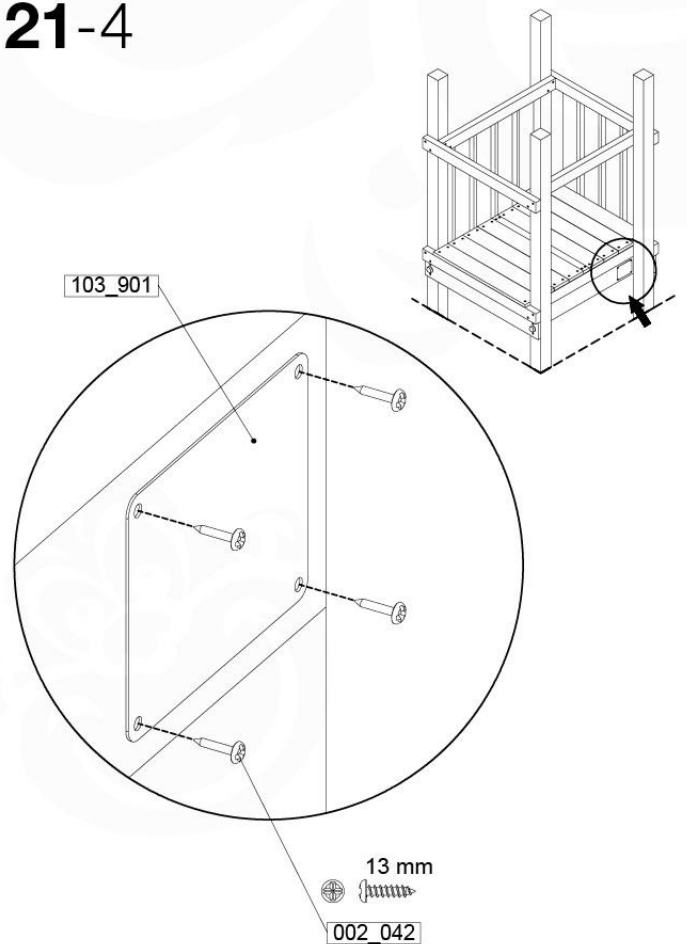

(194_119)

	PartNo	PartName	QTY.
Hardware Pack 100_617	001_406	Stealth Screw 8x45	1
	002_041	Dome head screw 4.5 x 20 mm	3
	002_042	Dome head screw 3.5 x 13mm	4
	002_219	Gap Point Screw T25 - 5x30	2
Other	022_300	Steering Wheel	1
	022_800	Rail P/T 105	1
	022_910	Sandpad	1
	103_901	Logo ID Plate	1
	104_107	Tool Set Climbing Units	1
	120_024	Tower Flag	1
	122_302	Telescope	1

Accessory set - P02 - 29-9-2021 - v4

21-1

21-2

Accessory set - P03 - 28-9-2021 - v4

21-3

21-4

Accessory set - P04 - 28-9-2021 - v4

21-5