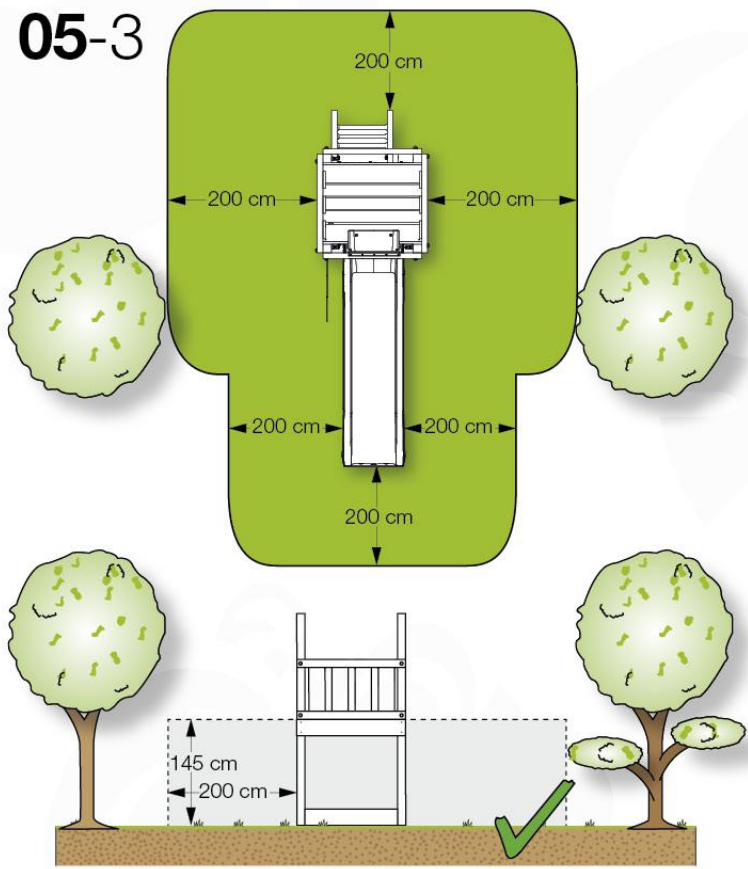

05 Safe Playground Planning

05-1

05-2

05-3

05-4

05-5