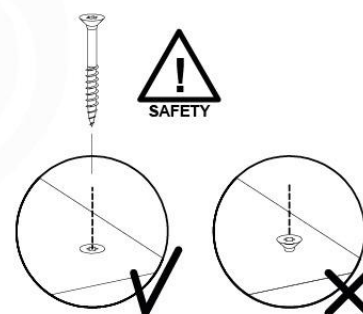

07 Base Tower

BT20

	PartNo	PartName	QTY.
Hardware pack	001_406	Stealth Screw 8x45	6
	001_417	Stealth Screw 8x80	4
	002_220	Gap Point Screw T25 - 5x45	135
	002_223	Gap Point Screw T25 - 5x80	40
Other	007_001	Ground-anchor	2
	022_31x	bpc-base version 3	8
	022_84x	bpc cover	8
Timber	B270	Post 90x90 L2700	4
	C141	Beam 1410 mm	10
	D123	Board 1230 mm	17
	D141	Board 1410 mm	12

07-1

DL 145 Base Tower BT20 - P03 BT20 - 17-11-2021 - v1.0