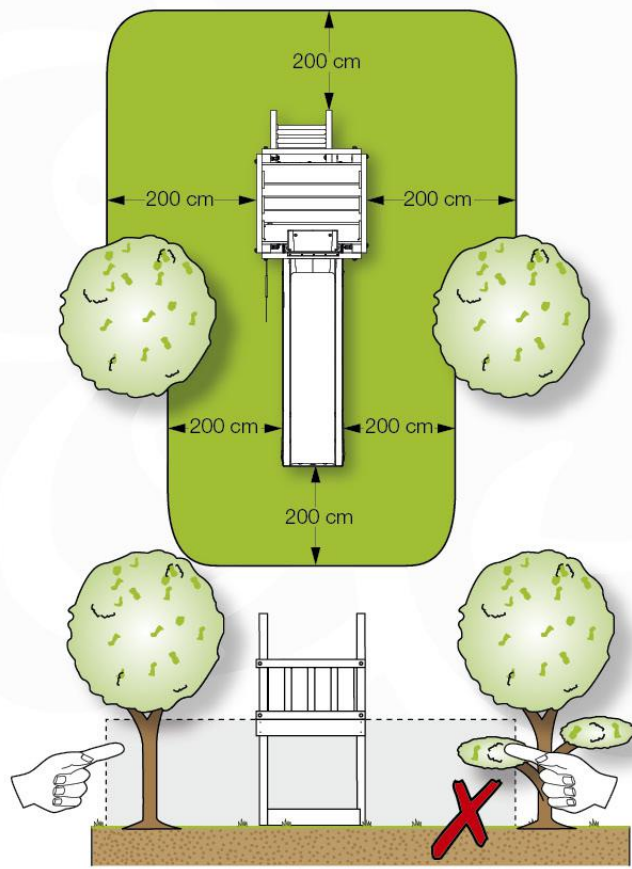

05 Safe Playground Planning

05-1

05-2

05-3

05-4

05-5