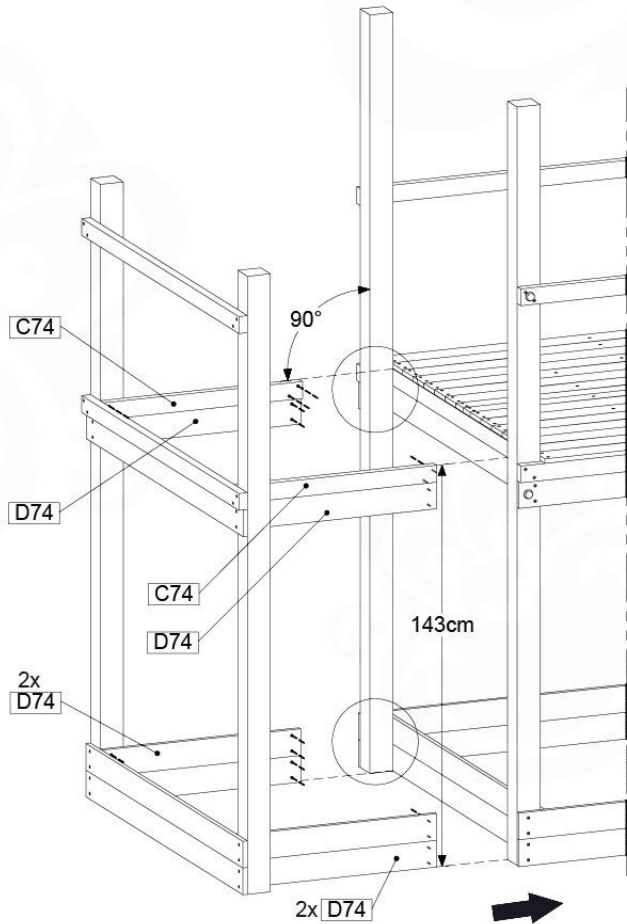

07-4

DL 146 Base Tower ET20 - P06 B720 - 17-11-2021 - v1.0

08 Extended Tower ET27

	PartNo	PartName	QTY.
Hardware pack	001_406	Stealth Screw 8x45	4
	001_417	Stealth Screw 8x80	2
	002_220	Gap Point Screw T25 - 5x45	90
	002_223	Gap Point Screw T25 - 5x80	20
Other	007_001	Ground-anchor	2
	022_31x	bpc-base version 3	4
	022_84x	bpc cover	4
Timber	B220	Post 90x90 L2200	2
	C74	Beam 740 mm	4
	C141	Beam 1410 mm	1
	D74	Board 740 mm	6
	D123	Board 1230 mm	9
	D141	Board 1410 mm	3

Extension Tower H080 - P02 - ET27 - 10-11-2022 - v1

08-1

Base Tower

08-2

08-3

Extension Tower 14080 - P17 - ET27_28 - 10-1-2022 - v1

08-4

Extension Tower 14080 - P20 - ET27_28 - 10-1-2022 - v1