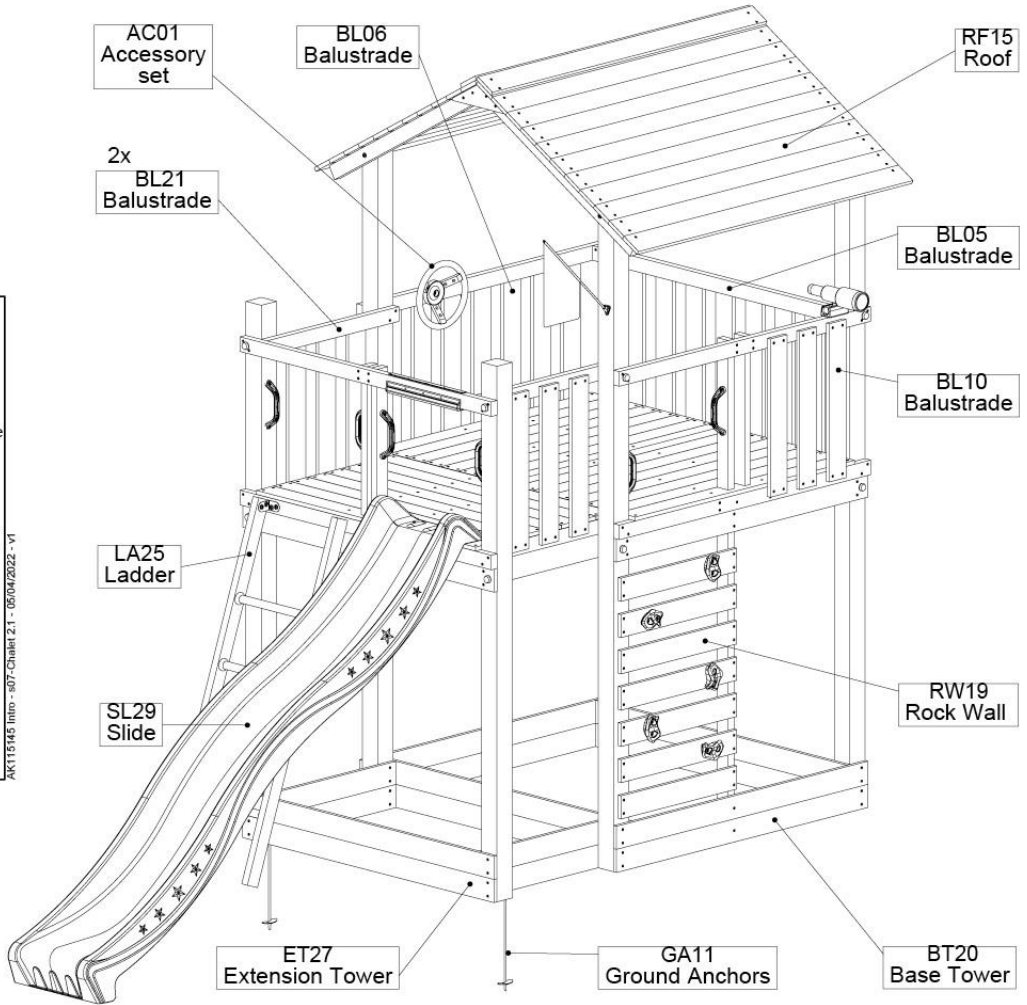

Part 2

Assembly

Instructions

Jungle Chalet 2.1

801_013

Jungle Gym

BACKYARD PLAYGROUNDS

since 1988