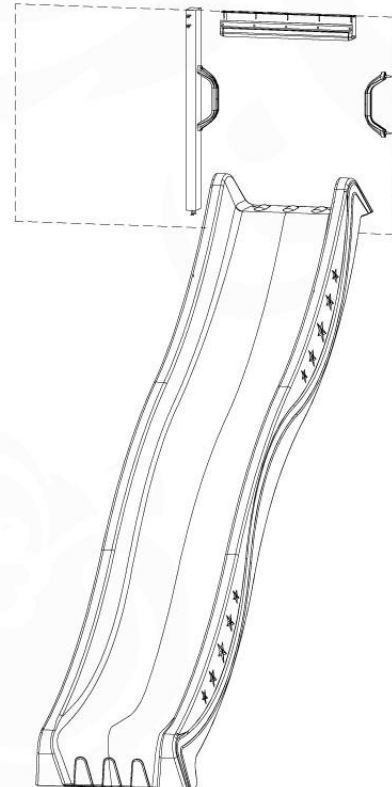

17 Ground Anchors

GA11

Parts:

Assembly Package Tower
194_300 + 194_600

Tower Anchors - Pkg-GA11 - 22022022 - V1.1

17-1

17-2

18 Add-on

Wavy Star Slide XXL

- 334_100 Yellow
- 334_200 Blue
- 334_300 Green
- 334_400 Red
- 334_500 Fuchsia
- 334_600 Dark Green

Fireman's Pole

201_275

19 Slide

SL29

	PartNo	PartName	QTY.
Hardware pack	000_101	Nail Pan Head	10
	002_223	Gap Point Screw T25 - 5x80	4
	002_308	Gap Point Screw T25 - 5x20	2
Other	120_102	Handgrip set (complete 2x)	1
	123_200	Bumperpad	1
	334_xxx / 324_xxx	Wavy Star Slide XXL 2650 mm / Wavy Star Slide XL 2200 mm	1
Timber	C70	Beam 700 mm	1