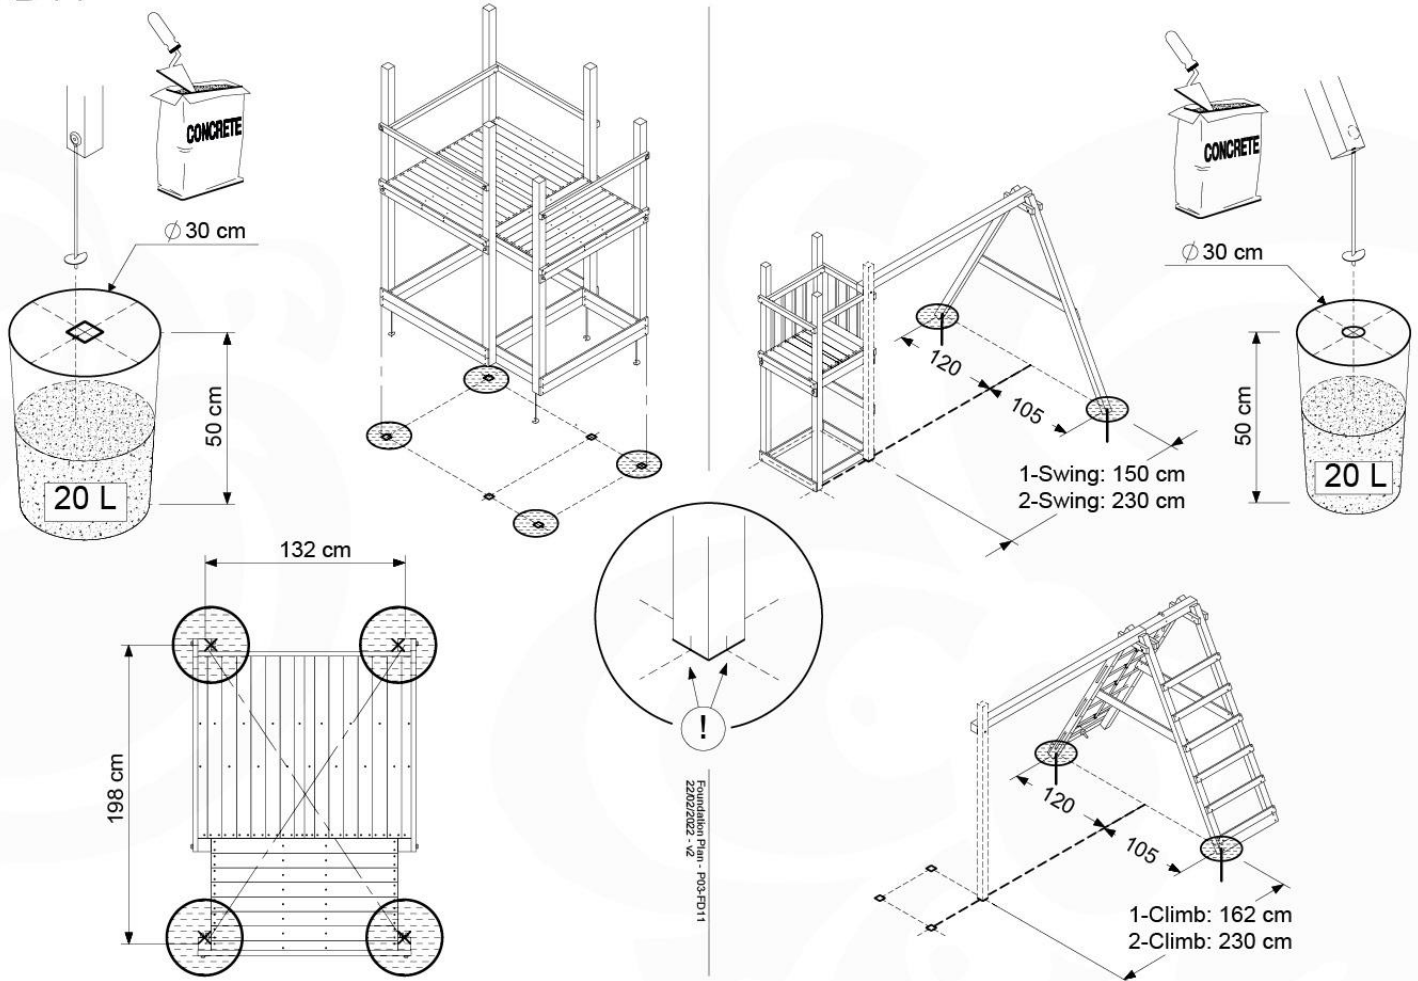

06 Playground Foundation

FD11

07 Base Tower

BT20

	PartNo	PartName	QTY.
Hardware pack	001_406	Stealth Screw 8x45	6
	001_417	Stealth Screw 8x80	4
	002_220	Gap Point Screw T25 - 5x45	135
	002_223	Gap Point Screw T25 - 5x80	40
Other	007_001	Ground-anchor	2
	022_31x	bpc-base version 3	8
	022_84x	bpc cover	8
Timber	B270	Post 90x90 L2700	4
	C141	Beam 1410 mm	10
	D123	Board 1230 mm	17
	D141	Board 1410 mm	12