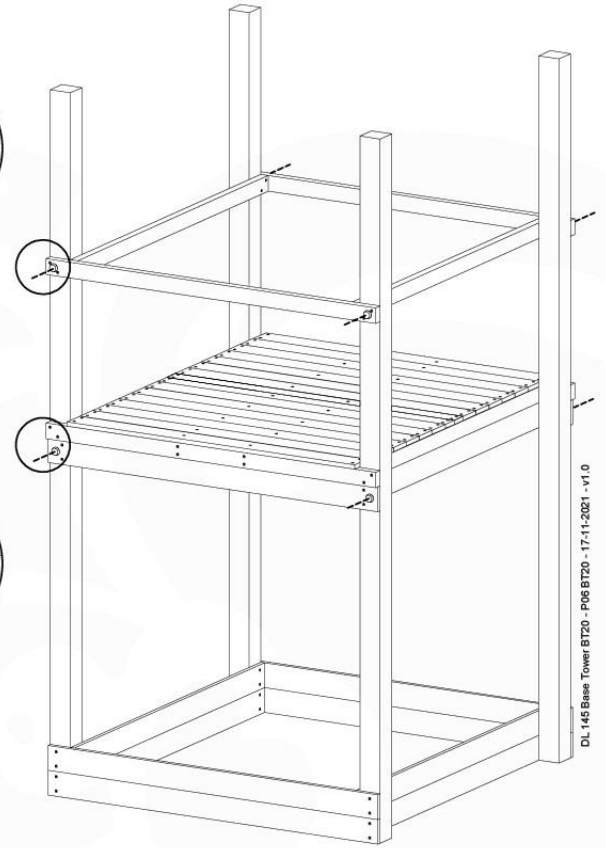

07-4

DL 146 Base Tower ET20 - P06 B720 - 17-11-2021 - v1.0

08 Extended Tower ET27

	PartNo	PartName	QTY.
Hardware pack	001_406	Stealth Screw 8x45	4
	001_417	Stealth Screw 8x80	2
	002_220	Gap Point Screw T25 - 5x45	90
	002_223	Gap Point Screw T25 - 5x80	20
Other	007_001	Ground-anchor	2
	022_31x	bpc-base version 3	4
	022_84x	bpc cover	4
Timber	B220	Post 90x90 L2200	2
	C74	Beam 740 mm	4
	C141	Beam 1410 mm	1
	D74	Board 740 mm	6
	D123	Board 1230 mm	9
	D141	Board 1410 mm	3