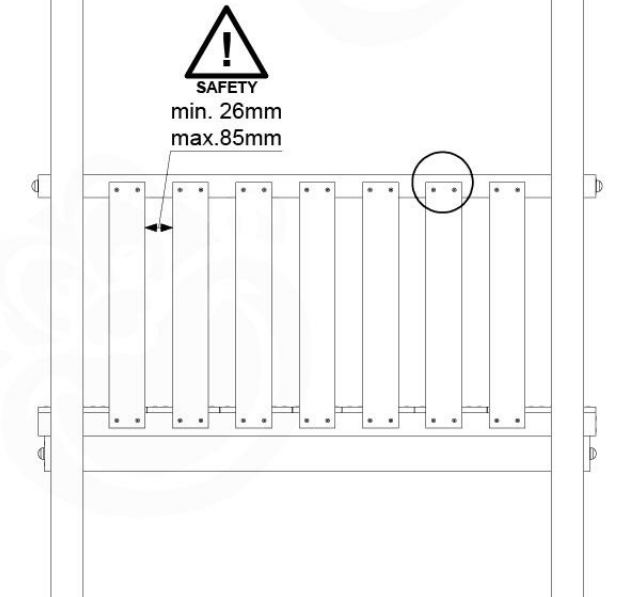

09 Balustrade (1x)

BL05

Balustrade 140 - PO2 U - 14/01/2022 - v1.0

	PartNo	PartName	QTY.
Hardware pack	002_220	Gap Point Screw T25 - 5x45	28
Timber	D65	Board 650 mm	7

09-1

10 Balustrade (1x)

BL06

Balustrade 140 - P03 T - 14/01/2022 - v1.0