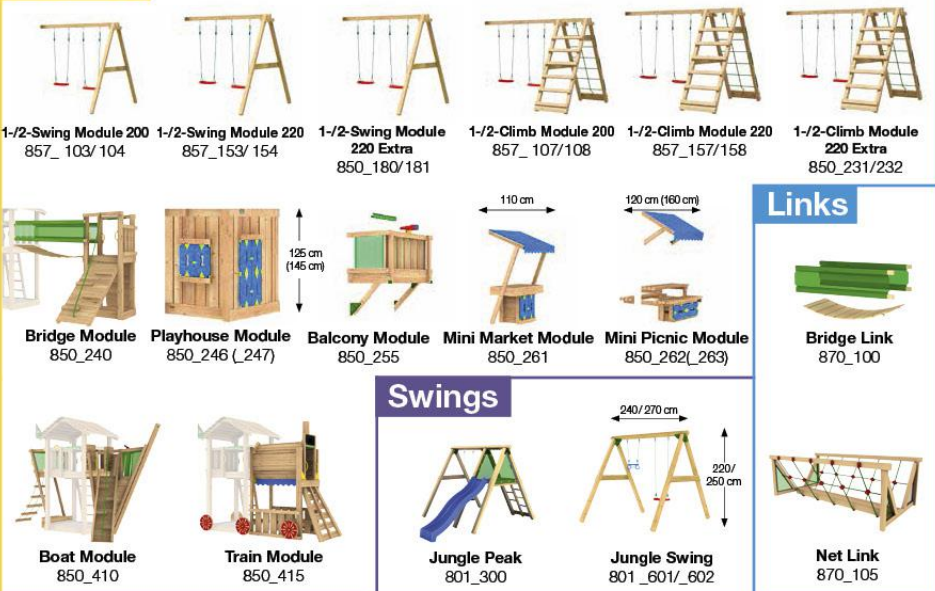

Accessory set - P02 - 29-9-2021 - v4

21-1

21-2

Accessory set - P03 - 28-9-2021 - v4

21-3

21-4

Accessory set - P04 - 28-9-2021 - v4

21-5

1x
022_910

AK115146 Intro - s08-Chalet 2.1 - 05/04/2022 - v1

22

Playtowers

Playhouses

Modules

Links

Swings