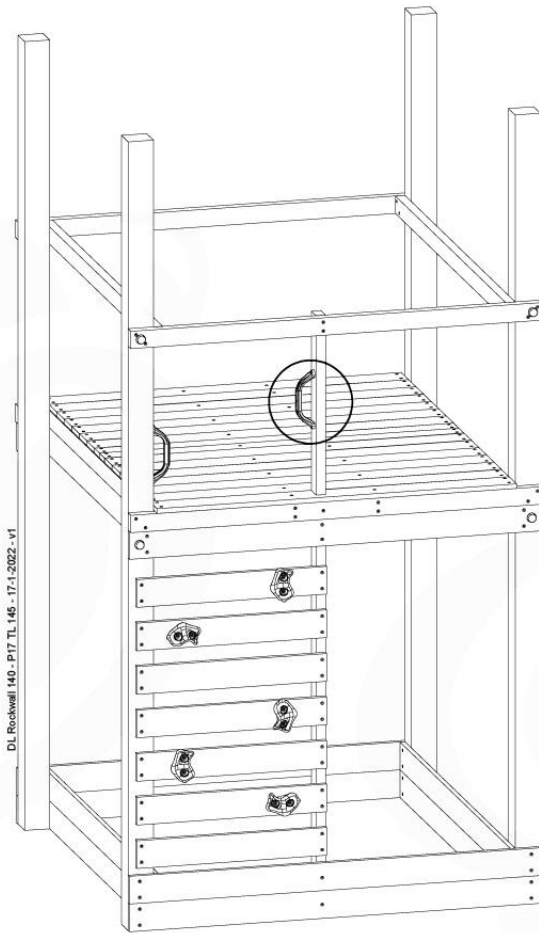

DL-Rockwall 140 - P04 TL 145 - 17-1-2022 - v1

13-1

13-2

13-3

13-4

14 Roof

RF15

	PartNo	PartName	QTY.
Hardware pack	001_417	Stealth Screw 8x80	4
	002_220	Gap Point Screw T25 - 5x45	108
Timber	C96	Beam L=(900+beam height) mm	4
	D123	Board 1230 mm	1
	D154	Board 1540 mm	24

Roof Chalet 140 - P02 - 3-11-2021 - v1.0

14-1

14-2

15 Ladder

LA25

	PartNo	PartName	QTY.
Hardware pack	001_404	Stealth Screw 8x30	4
	002_219	Gap Point Screw T25 - 5x30	4
	002_220	Gap Point Screw T25 - 5x45	8
	002_223	Gap Point Screw T25 - 5x80	4
Other	005_03x	Ladder Rung Y/B/G/R	4
	005_522	Connection Bracket Mini Market	2
	022_835	Rung Cap	8
	120_102	Handgrip set (complete 2x)	1
Timber	C70	Beam 700 mm	1
	C150	Beam 1500 mm	2