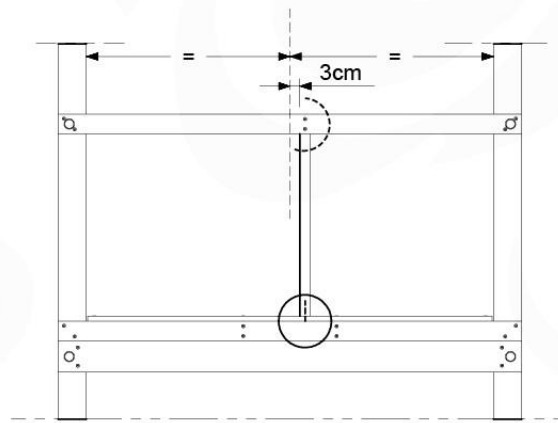

11 Balustrade (1x)

BL10

	PartNo	PartName	QTY.
Hardware pack	002_220	Gap Point Screw T25 - 5x45	12
	002_223	Gap Point Screw T25 - 5x80	4
Timber	C70	Beam 700 mm	1
	D65	Board 650 mm	3

11-1