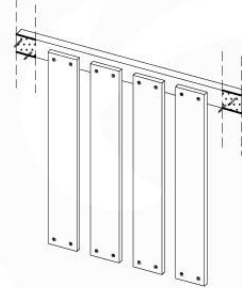

12 Balustrade (2x)

BL21

(194_101)

	PartNo	PartName	QTY.
Hardware Pack 100_601	002_220	Gap Point Screw T25 - 5x45	16
	002_223	Gap Point Screw T25 - 5x80	4
Timber	C74	Beam 740 mm	1
	D65	Board 650 mm	4

Balustrade 80 - P02 U - 13/01/2022 - v4