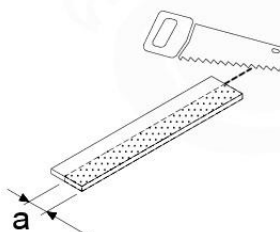

06 Playground Foundation

FD11

07 Base Tower

BT20

	PartNo	PartName	QTY.
Hardware pack	001_406	Stealth Screw 8x45	6
	001_417	Stealth Screw 8x80	4
	002_220	Gap Point Screw T25 - 5x45	135
	002_223	Gap Point Screw T25 - 5x80	40
Other	007_001	Ground-anchor	2
	022_31x	bpc-base version 3	8
	022_84x	bpc cover	8
Timber	B270	Post 90x90 L2700	4
	C141	Beam 1410 mm	10
	D123	Board 1230 mm	17
	D141	Board 1410 mm	12

DL 145 Base Tower BT20 - P02 BT20 - 17-11-2021 - v1.0

07-1

DL 145 Base Tower BT20 - P03 BT20 - 17-11-2021 - v1.0

07-2

DL 145 Base Tower BT20 - P04 BT20 - 17-11-2021 - v1.0

07-3

DL 145 Base Tower BT20 - P05 BT20 - 17-11-2021 - v1.0

07-4

DL 146 Base Tower ET20 - P06 B720 - 17-11-2021 - v1.0

08 Extended Tower ET27

	PartNo	PartName	QTY.
Hardware pack	001_406	Stealth Screw 8x45	4
	001_417	Stealth Screw 8x80	2
	002_220	Gap Point Screw T25 - 5x45	90
	002_223	Gap Point Screw T25 - 5x80	20
Other	007_001	Ground-anchor	2
	022_31x	bpc-base version 3	4
	022_84x	bpc cover	4
Timber	B220	Post 90x90 L2200	2
	C74	Beam 740 mm	4
	C141	Beam 1410 mm	1
	D74	Board 740 mm	6
	D123	Board 1230 mm	9
	D141	Board 1410 mm	3