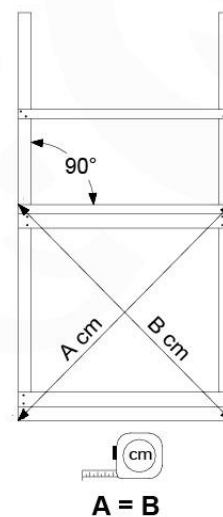

07 Base Tower

BT20

	PartNo	PartName	QTY.
Hardware pack	001_406	Stealth Screw 8x45	6
	001_417	Stealth Screw 8x80	4
	002_220	Gap Point Screw T25 - 5x45	135
	002_223	Gap Point Screw T25 - 5x80	40
Other	007_001	Ground-anchor	2
	022_31x	bpc-base version 3	8
	022_84x	bpc cover	8
Timber	B270	Post 90x90 L2700	4
	C141	Beam 1410 mm	10
	D123	Board 1230 mm	17
	D141	Board 1410 mm	12

07-1

DL 145 Base Tower BT20 - P03 BT20 - 17-11-2021 - v1.0