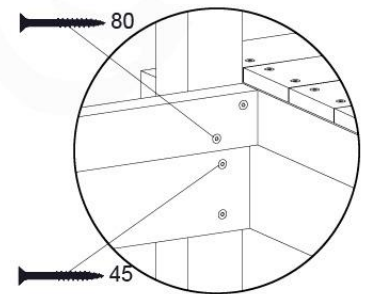

07-4

DL 146 Base Tower ET20 - P06 B720 - 17-11-2021 - v1.0

08 Extended Tower ET27

	PartNo	PartName	QTY.
Hardware pack	001_406	Stealth Screw 8x45	4
	001_417	Stealth Screw 8x80	2
	002_220	Gap Point Screw T25 - 5x45	90
	002_223	Gap Point Screw T25 - 5x80	20
Other	007_001	Ground-anchor	2
	022_31x	bpc-base version 3	4
	022_84x	bpc cover	4
Timber	B220	Post 90x90 L2200	2
	C74	Beam 740 mm	4
	C141	Beam 1410 mm	1
	D74	Board 740 mm	6
	D123	Board 1230 mm	9
	D141	Board 1410 mm	3

Extension Tower H080 - P02 - ET27 - 10-11-2022 - v1

08-1

Base Tower

08-2

08-3

Extension Tower 14080 - P17 - ET27_28 - 10-1-2022 - v1

08-4

Extension Tower 14080 - P20 - ET27_28 - 10-1-2022 - v1