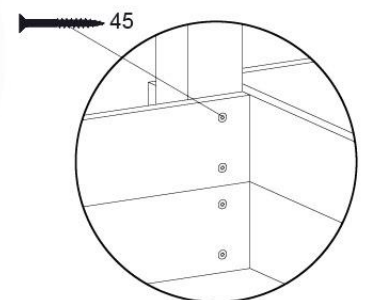

07-4

DL 146 Base Tower ET20 - P06 B720 - 17-11-2021 - v1.0

08 Extended Tower ET27

	PartNo	PartName	QTY.
Hardware pack	001_406	Stealth Screw 8x45	4
	001_417	Stealth Screw 8x80	2
	002_220	Gap Point Screw T25 - 5x45	90
	002_223	Gap Point Screw T25 - 5x80	20
Other	007_001	Ground-anchor	2
	022_31x	bpc-base version 3	4
	022_84x	bpc cover	4
Timber	B220	Post 90x90 L2200	2
	C74	Beam 740 mm	4
	C141	Beam 1410 mm	1
	D74	Board 740 mm	6
	D123	Board 1230 mm	9
	D141	Board 1410 mm	3

Extension Tower H080 - P02 - ET27 - 10-11-2022 - v1

08-1

Base Tower

08-2

08-3

Extension Tower 14080 - P17 - ET27_28 - 10-1-2022 - v1

08-4

Extension Tower 14080 - P20 - ET27_28 - 10-1-2022 - v1