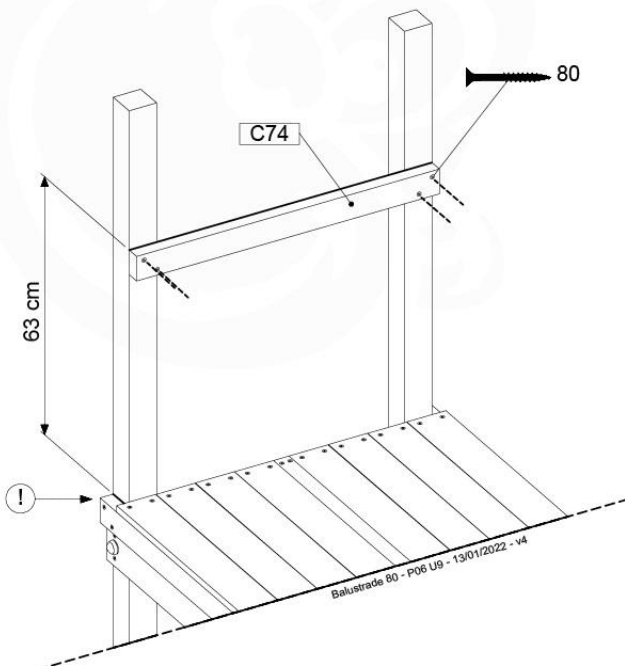

12 Balustrade (2x)

BL21

(194_101)

	PartNo	PartName	QTY.
Hardware Pack 100_601	002_220	Gap Point Screw T25 - 5x45	16
	002_223	Gap Point Screw T25 - 5x80	4
Timber	C74	Beam 740 mm	1
	D65	Board 650 mm	4

Balustrade 80 - P02 U - 13/01/2022 - v4

12-1