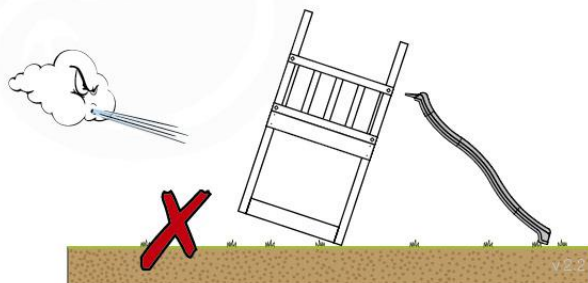

06 Playground Foundation

FD11

07 Base Tower

BT20

	PartNo	PartName	QTY.
Hardware pack	001_406	Stealth Screw 8x45	6
	001_417	Stealth Screw 8x80	4
	002_220	Gap Point Screw T25 - 5x45	135
	002_223	Gap Point Screw T25 - 5x80	40
Other	007_001	Ground-anchor	2
	022_31x	bpc-base version 3	8
	022_84x	bpc cover	8
Timber	B270	Post 90x90 L2700	4
	C141	Beam 1410 mm	10
	D123	Board 1230 mm	17
	D141	Board 1410 mm	12