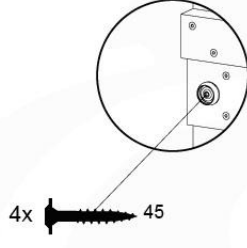

07-4

DL 146 Base Tower ET20 - P06 B720 - 17-11-2021 - v1.0

08 Extended Tower ET27

	PartNo	PartName	QTY.
Hardware pack	001_406	Stealth Screw 8x45	4
	001_417	Stealth Screw 8x80	2
	002_220	Gap Point Screw T25 - 5x45	90
	002_223	Gap Point Screw T25 - 5x80	20
Other	007_001	Ground-anchor	2
	022_31x	bpc-base version 3	4
	022_84x	bpc cover	4
Timber	B220	Post 90x90 L2200	2
	C74	Beam 740 mm	4
	C141	Beam 1410 mm	1
	D74	Board 740 mm	6
	D123	Board 1230 mm	9
	D141	Board 1410 mm	3