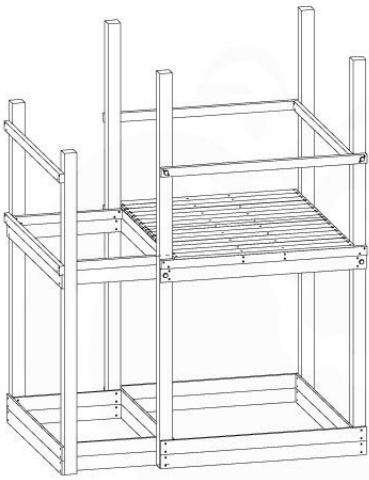

07-4

DL 146 Base Tower ET20 - P06 B720 - 17-11-2021 - v1.0

08 Extended Tower ET27

	PartNo	PartName	QTY.
Hardware pack	001_406	Stealth Screw 8x45	4
	001_417	Stealth Screw 8x80	2
	002_220	Gap Point Screw T25 - 5x45	90
	002_223	Gap Point Screw T25 - 5x80	20
Other	007_001	Ground-anchor	2
	022_31x	bpc-base version 3	4
	022_84x	bpc cover	4
Timber	B220	Post 90x90 L2200	2
	C74	Beam 740 mm	4
	C141	Beam 1410 mm	1
	D74	Board 740 mm	6
	D123	Board 1230 mm	9
	D141	Board 1410 mm	3

Extension Tower H080 - P02 - ET27 - 10-11-2022 - v1

08-1

Base Tower

08-2

08-3

Extension Tower 14080 - P17 - ET27_28 - 10-1-2022 - v1

08-4

Extension Tower 14080 - P20 - ET27_28 - 10-1-2022 - v1

09 Balustrade (1x)

BL05

Balustrade 140 - PO2 U - 14/01/2022 - v1.0

	PartNo	PartName	QTY.
Hardware pack	002_220	Gap Point Screw T25 - 5x45	28
Timber	D65	Board 650 mm	7

09-1

10 Balustrade (1x)

BL06

Balustrade 140 - P03 T - 14/01/2022 - v1.0