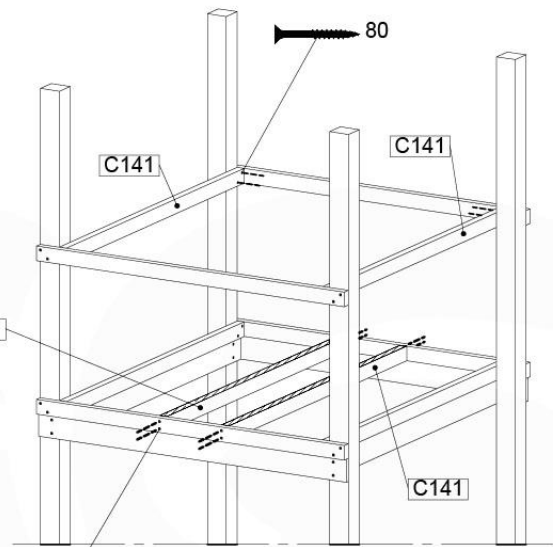

06 Playground Foundation

FD11

07 Base Tower

BT20

	PartNo	PartName	QTY.
Hardware pack	001_406	Stealth Screw 8x45	6
	001_417	Stealth Screw 8x80	4
	002_220	Gap Point Screw T25 - 5x45	135
	002_223	Gap Point Screw T25 - 5x80	40
Other	007_001	Ground-anchor	2
	022_31x	bpc-base version 3	8
	022_84x	bpc cover	8
Timber	B270	Post 90x90 L2700	4
	C141	Beam 1410 mm	10
	D123	Board 1230 mm	17
	D141	Board 1410 mm	12

DL 145 Base Tower BT20 - P02 BT20 - 17-11-2021 - v1.0

07-1

DL 145 Base Tower BT20 - P03 BT20 - 17-11-2021 - v1.0

07-2

DL 145 Base Tower BT20 - P04 BT20 - 17-11-2021 - v1.0

07-3

DL 145 Base Tower BT20 - P05 BT20 - 17-11-2021 - v1.0

07-4

DL 146 Base Tower ET20 - P06 B720 - 17-11-2021 - v1.0

08 Extended Tower ET27

	PartNo	PartName	QTY.
Hardware pack	001_406	Stealth Screw 8x45	4
	001_417	Stealth Screw 8x80	2
	002_220	Gap Point Screw T25 - 5x45	90
	002_223	Gap Point Screw T25 - 5x80	20
Other	007_001	Ground-anchor	2
	022_31x	bpc-base version 3	4
	022_84x	bpc cover	4
Timber	B220	Post 90x90 L2200	2
	C74	Beam 740 mm	4
	C141	Beam 1410 mm	1
	D74	Board 740 mm	6
	D123	Board 1230 mm	9
	D141	Board 1410 mm	3