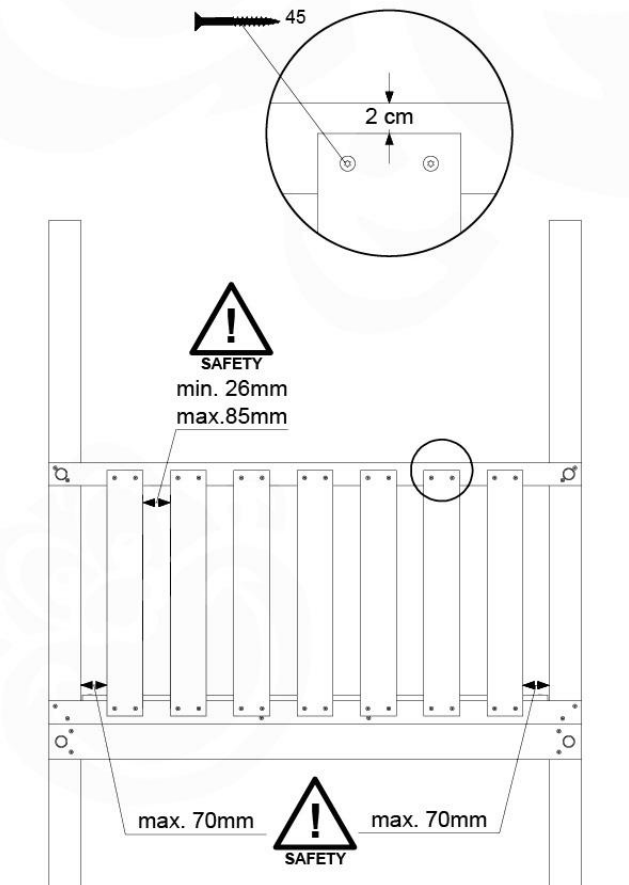

10 Balustrade (1x)

BL06

Balustrade 140 - P03 T - 14/01/2022 - v1.0

	PartNo	PartName	QTY.
Hardware pack	002_220	Gap Point Screw T25 - 5x45	28
Timber	D65	Board 650 mm	7

10-1