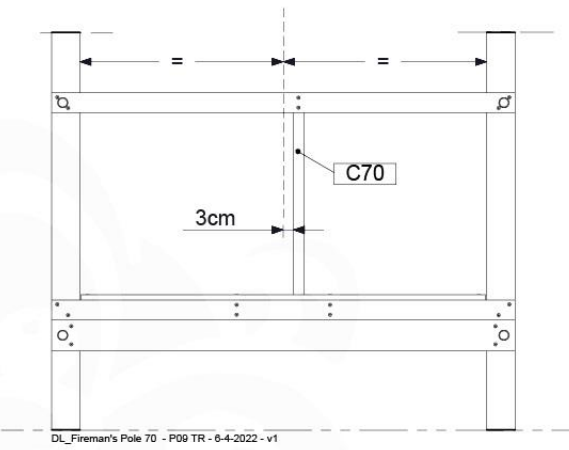

20-1

21 Accessories

AC01

(194_119)

	PartNo	PartName	QTY.
Hardware Pack 100_617	001_406	Stealth Screw 8x45	1
	002_041	Dome head screw 4.5 x 20 mm	3
	002_042	Dome head screw 3.5 x 13mm	4
	002_219	Gap Point Screw T25 - 5x30	2
Other	022_300	Steering Wheel	1
	022_800	Rail P/T 105	1
	022_910	Sandpad	1
	103_901	Logo ID Plate	1
	104_107	Tool Set Climbing Units	1
	120_024	Tower Flag	1
	122_302	Telescope	1

Accessory set - P02 - 29-9-2021 - v4