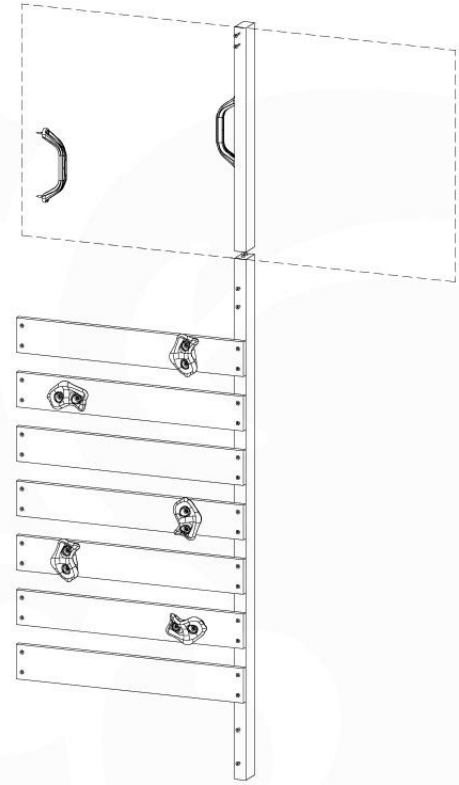

13 Rock Wall

RW19

	PartNo	PartName	QTY.
Hardware pack	001_102	Washer Head Screw T40 M8x30	10
	002_220	Gap Point Screw T25 - 5x45	32
	002_223	Gap Point Screw T25 - 5x80	5
	003_010	M8 spring lock washer	10
	004_050	M8 22mm Drive in Nut	10
Other	022_50x	Climbing Rock	5
	120_102	Handgrip set (complete 2x)	1
Timber	C206	Beam 2060 mm	1
	D65	Board 650 mm	7

DL-Rockwall 140 - P04 TL 145 - 17-1-2022 - v1