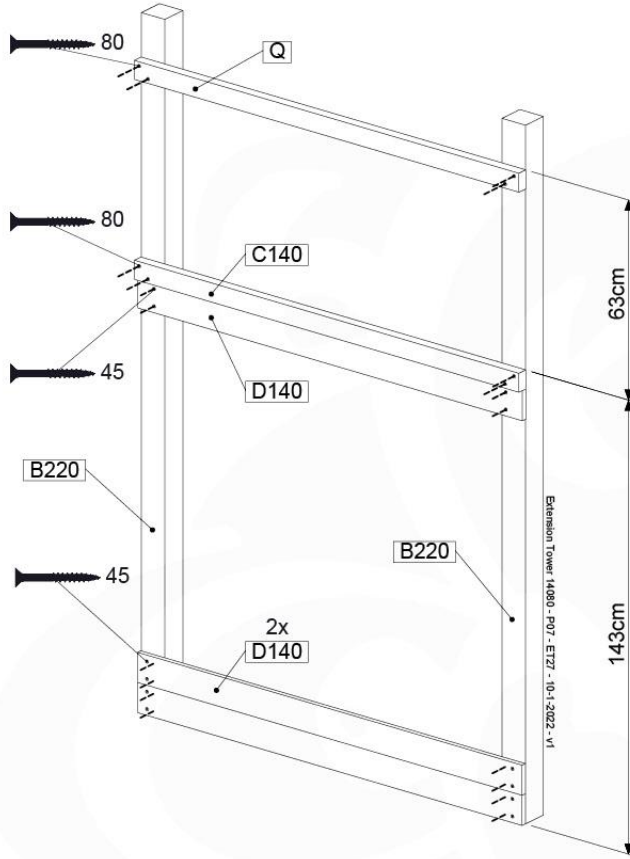

DL 145 Base Tower BT20 - P02 BT20 - 17-11-2021 - v1.0

07-1

DL 145 Base Tower BT20 - P03 BT20 - 17-11-2021 - v1.0

07-2

DL 145 Base Tower BT20 - P04 BT20 - 17-11-2021 - v1.0

07-3

DL 145 Base Tower BT20 - P05 BT20 - 17-11-2021 - v1.0

07-4

DL 146 Base Tower ET20 - P06 B720 - 17-11-2021 - v1.0

08 Extended Tower ET27

	PartNo	PartName	QTY.
Hardware pack	001_406	Stealth Screw 8x45	4
	001_417	Stealth Screw 8x80	2
	002_220	Gap Point Screw T25 - 5x45	90
	002_223	Gap Point Screw T25 - 5x80	20
Other	007_001	Ground-anchor	2
	022_31x	bpc-base version 3	4
	022_84x	bpc cover	4
Timber	B220	Post 90x90 L2200	2
	C74	Beam 740 mm	4
	C141	Beam 1410 mm	1
	D74	Board 740 mm	6
	D123	Board 1230 mm	9
	D141	Board 1410 mm	3

Extension Tower H080 - P02 - ET27 - 10-11-2022 - v1

08-1

Base Tower

08-2

08-3

Extension Tower 14080 - P17 - ET27_28 - 10-1-2022 - v1

08-4

Extension Tower 14080 - P20 - ET27_28 - 10-1-2022 - v1