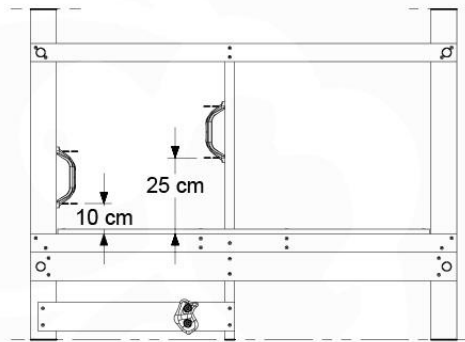

DL-Rockwall 140 - P04 TL 145 - 17-1-2022 - v1

13-1

13-2

13-3

13-4

14 Roof

RF15

	PartNo	PartName	QTY.
Hardware pack	001_417	Stealth Screw 8x80	4
	002_220	Gap Point Screw T25 - 5x45	108
Timber	C96	Beam L=(900+beam height) mm	4
	D123	Board 1230 mm	1
	D154	Board 1540 mm	24