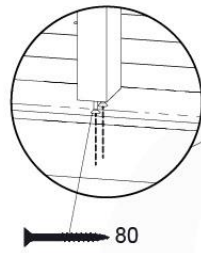

20-1

Fireman's Pole (201_275)
040_335 Part 2

21 Accessories

AC01

(194_119)

	PartNo	PartName	QTY.
Hardware Pack 100_617	001_406	Stealth Screw 8x45	1
	002_041	Dome head screw 4.5 x 20 mm	3
	002_042	Dome head screw 3.5 x 13mm	4
	002_219	Gap Point Screw T25 - 5x30	2
Other	022_300	Steering Wheel	1
	022_800	Rail P/T 105	1
	022_910	Sandpad	1
	103_901	Logo ID Plate	1
	104_107	Tool Set Climbing Units	1
	120_024	Tower Flag	1
	122_302	Telescope	1

Accessory set - P02 - 29-9-2021 - v4