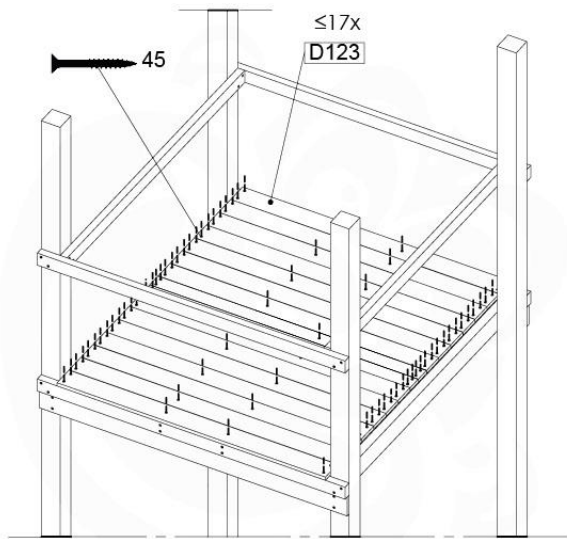

06 Playground Foundation

FD11

07 Base Tower

BT20

	PartNo	PartName	QTY.
Hardware pack	001_406	Stealth Screw 8x45	6
	001_417	Stealth Screw 8x80	4
	002_220	Gap Point Screw T25 - 5x45	135
	002_223	Gap Point Screw T25 - 5x80	40
Other	007_001	Ground-anchor	2
	022_31x	bpc-base version 3	8
	022_84x	bpc cover	8
Timber	B270	Post 90x90 L2700	4
	C141	Beam 1410 mm	10
	D123	Board 1230 mm	17
	D141	Board 1410 mm	12

DL 145 Base Tower BT20 - P02 BT20 - 17-11-2021 - v1.0

07-1

DL 145 Base Tower BT20 - P03 BT20 - 17-11-2021 - v1.0

07-2

DL 145 Base Tower BT20 - P04 BT20 - 17-11-2021 - v1.0

07-3

DL 145 Base Tower BT20 - P05 BT20 - 17-11-2021 - v1.0

07-4

DL 146 Base Tower ET20 - P06 B720 - 17-11-2021 - v1.0

08 Extended Tower ET27

	PartNo	PartName	QTY.
Hardware pack	001_406	Stealth Screw 8x45	4
	001_417	Stealth Screw 8x80	2
	002_220	Gap Point Screw T25 - 5x45	90
	002_223	Gap Point Screw T25 - 5x80	20
Other	007_001	Ground-anchor	2
	022_31x	bpc-base version 3	4
	022_84x	bpc cover	4
Timber	B220	Post 90x90 L2200	2
	C74	Beam 740 mm	4
	C141	Beam 1410 mm	1
	D74	Board 740 mm	6
	D123	Board 1230 mm	9
	D141	Board 1410 mm	3