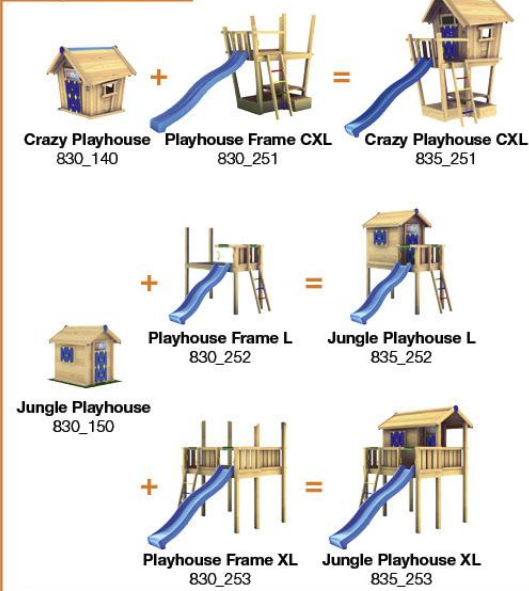

1x
022_910

AK115146 Intro - s08-Chalet 2.1 - 05/04/2022 - v1

22

Playtowers

Playhouses

Modules

Links

Swings