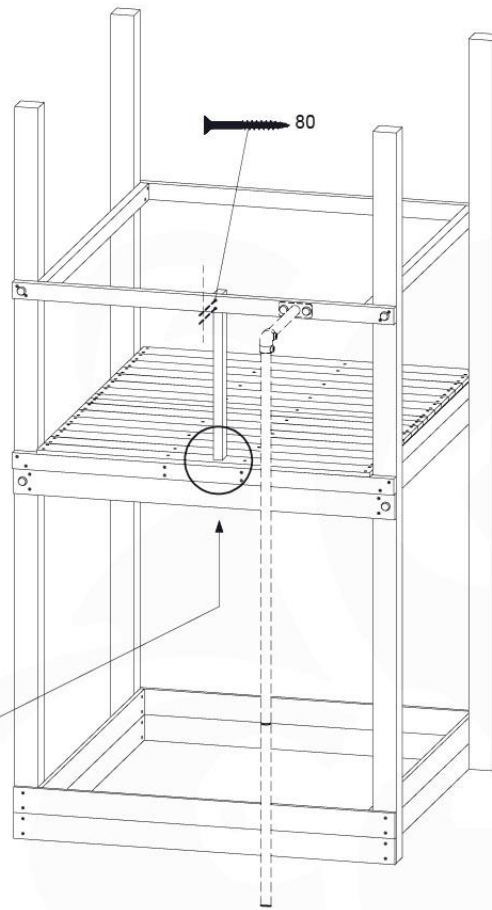

20-1

21 Accessories

AC01

(194_119)

	PartNo	PartName	QTY.
Hardware Pack 100_617	001_406	Stealth Screw 8x45	1
	002_041	Dome head screw 4.5 x 20 mm	3
	002_042	Dome head screw 3.5 x 13mm	4
	002_219	Gap Point Screw T25 - 5x30	2
Other	022_300	Steering Wheel	1
	022_800	Rail P/T 105	1
	022_910	Sandpad	1
	103_901	Logo ID Plate	1
	104_107	Tool Set Climbing Units	1
	120_024	Tower Flag	1
	122_302	Telescope	1

Accessory set - P02 - 29-9-2021 - v4