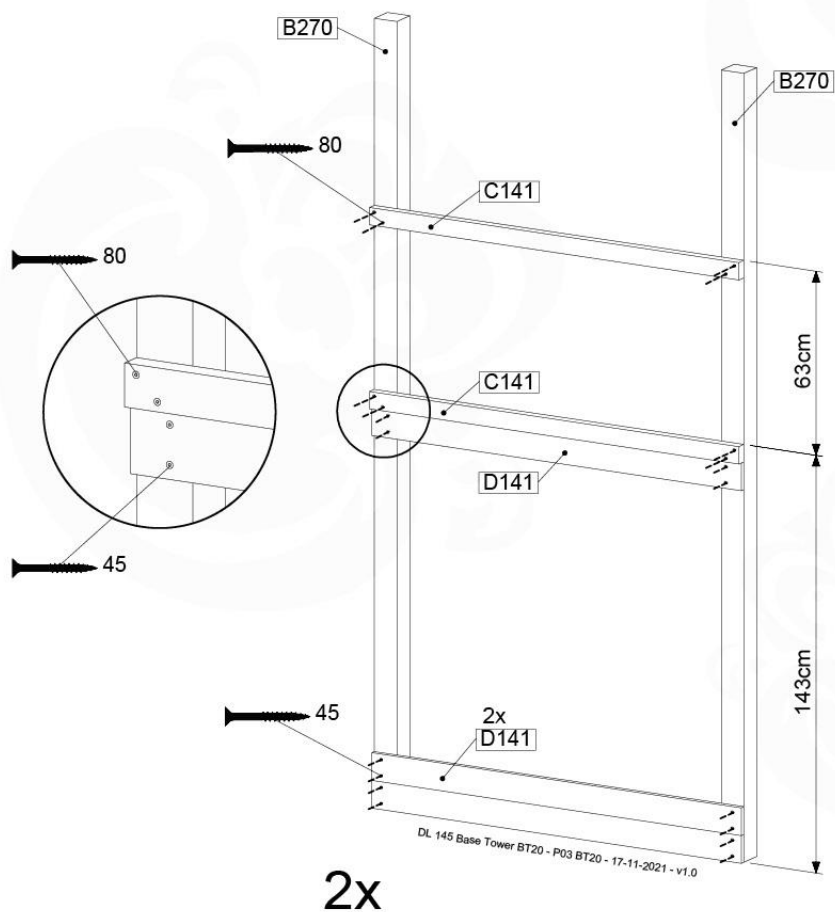

07-1

DL 145 Base Tower BT20 - P03 BT20 - 17-11-2021 - v1.0