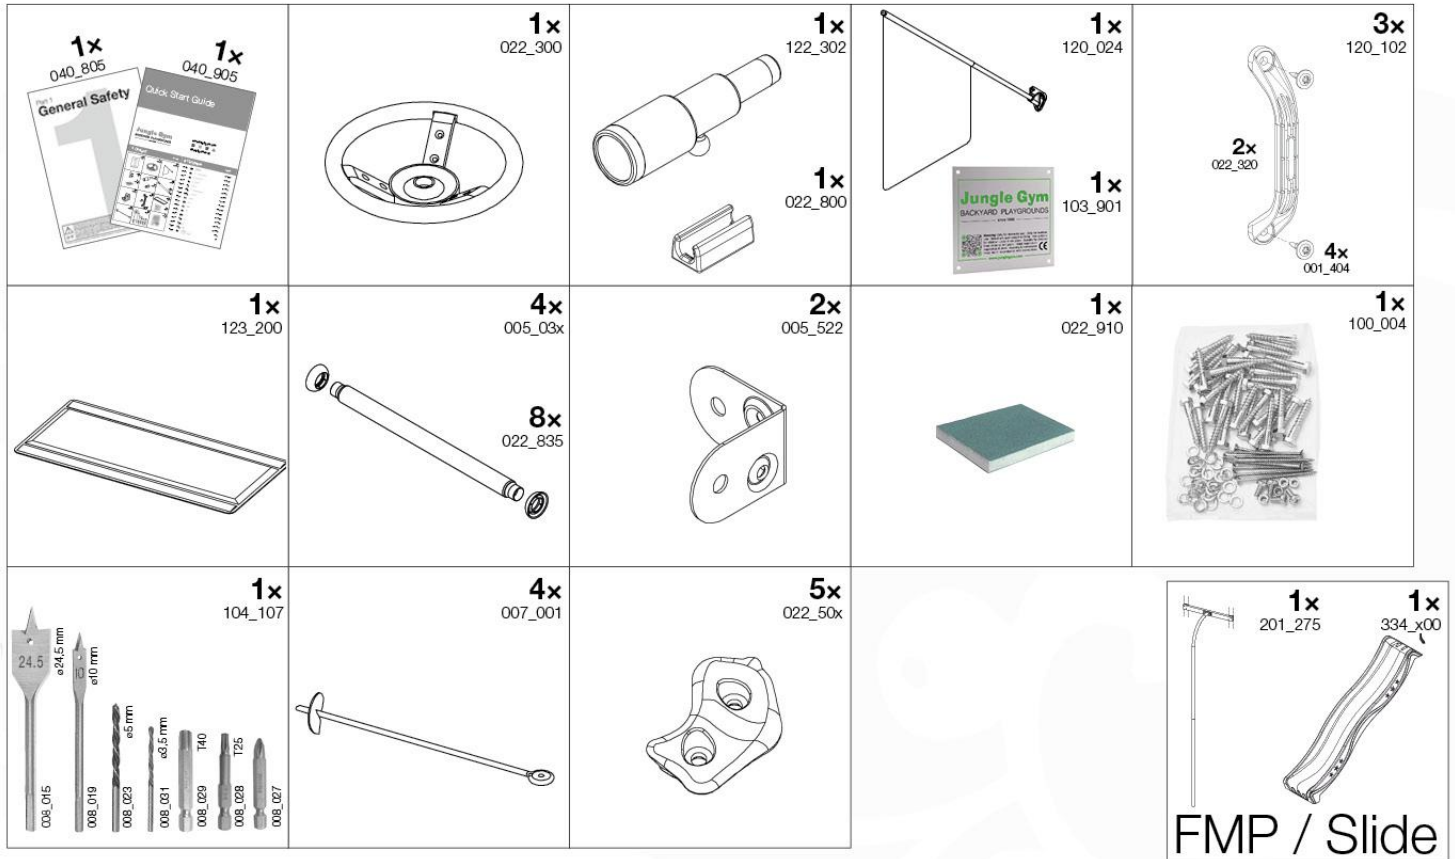

01 What's in the Delivery?

401_015

02 Hardware

Total HWP 100_004 + 100_155 Jungle Chalet 2.1

20220331

001_102	10x		M8 x 30mm	000_101	10x		ø2 x 20mm
001_417	12x		ø8 x 80mm	003_010	10x		M8x14.2mm
001_406	13x		ø8 x 45mm	004_050	10x		M8 x 22mm
001_404	4x		ø8 x 30mm	120_005	16x		M8
002_223	98x		ø5 x 80mm				
002_220	521x		ø5 x 45mm				
002_219	6x		ø5 x 30mm				
002_308	2x		ø5.0 x 20mm				
002_041	3x		ø4.5 x 20mm				
002_042	4x		ø3.5 x 13mm