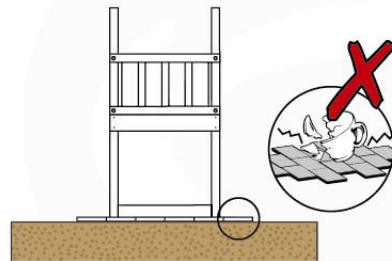

05 Safe Playground Planning

05-1

05-2

05-3

05-4

05-5