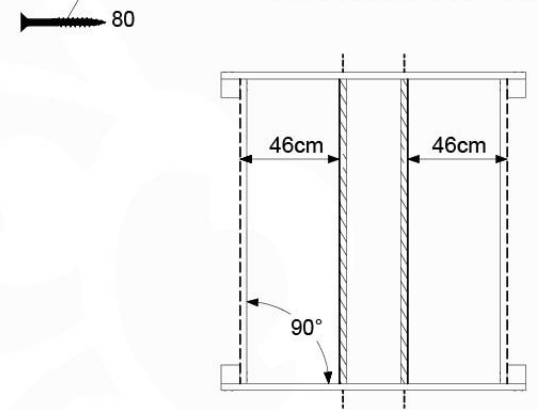

DL 145 Base Tower BT20 - P02 BT20 - 17-11-2021 - v1.0

07-1

DL 145 Base Tower BT20 - P03 BT20 - 17-11-2021 - v1.0

07-2

DL 145 Base Tower BT20 - P04 BT20 - 17-11-2021 - v1.0

07-3

DL 145 Base Tower BT20 - P05 BT20 - 17-11-2021 - v1.0

07-4

DL 146 Base Tower ET20 - P06 B720 - 17-11-2021 - v1.0

08 Extended Tower ET27

	PartNo	PartName	QTY.
Hardware pack	001_406	Stealth Screw 8x45	4
	001_417	Stealth Screw 8x80	2
	002_220	Gap Point Screw T25 - 5x45	90
	002_223	Gap Point Screw T25 - 5x80	20
Other	007_001	Ground-anchor	2
	022_31x	bpc-base version 3	4
	022_84x	bpc cover	4
Timber	B220	Post 90x90 L2200	2
	C74	Beam 740 mm	4
	C141	Beam 1410 mm	1
	D74	Board 740 mm	6
	D123	Board 1230 mm	9
	D141	Board 1410 mm	3