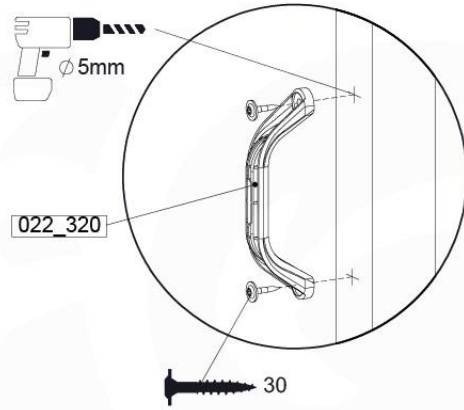

Balustrade 80 - P02 U - 13/01/2022 - v4

12-1

13 Rock Wall

RW19

	PartNo	PartName	QTY.
Hardware pack	001_102	Washer Head Screw T40 M8x30	10
	002_220	Gap Point Screw T25 - 5x45	32
	002_223	Gap Point Screw T25 - 5x80	5
	003_010	M8 spring lock washer	10
	004_050	M8 22mm Drive in Nut	10
Other	022_50x	Climbing Rock	5
	120_102	Handgrip set (complete 2x)	1
Timber	C206	Beam 2060 mm	1
	D65	Board 650 mm	7

DL-Rockwall 140 - P04 TL 145 - 17-1-2022 - v1

13-1

13-2

13-3

13-4

14 Roof

RF15

	PartNo	PartName	QTY.
Hardware pack	001_417	Stealth Screw 8x80	4
	002_220	Gap Point Screw T25 - 5x45	108
Timber	C96	Beam L=(900+beam height) mm	4
	D123	Board 1230 mm	1
	D154	Board 1540 mm	24