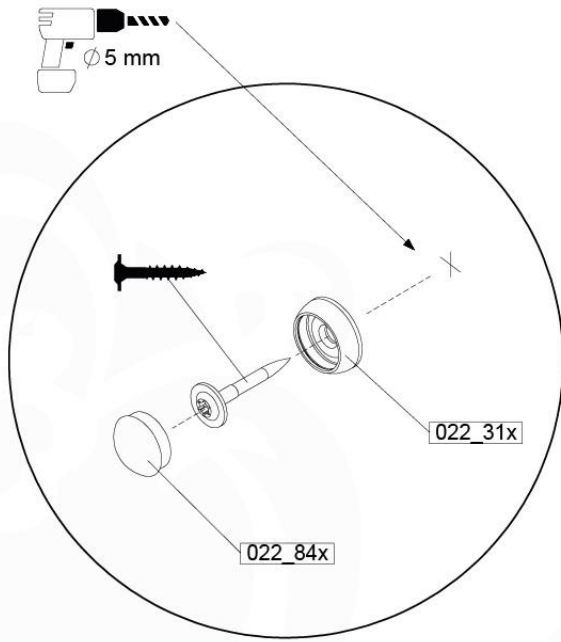

07-4

DL 146 Base Tower ET20 - P06 B720 - 17-11-2021 - v1.0

08 Extended Tower ET27

	PartNo	PartName	QTY.
Hardware pack	001_406	Stealth Screw 8x45	4
	001_417	Stealth Screw 8x80	2
	002_220	Gap Point Screw T25 - 5x45	90
	002_223	Gap Point Screw T25 - 5x80	20
Other	007_001	Ground-anchor	2
	022_31x	bpc-base version 3	4
	022_84x	bpc cover	4
Timber	B220	Post 90x90 L2200	2
	C74	Beam 740 mm	4
	C141	Beam 1410 mm	1
	D74	Board 740 mm	6
	D123	Board 1230 mm	9
	D141	Board 1410 mm	3