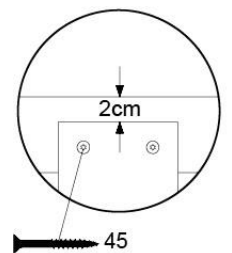

11 Balustrade (1x)

BL10

	PartNo	PartName	QTY.
Hardware pack	002_220	Gap Point Screw T25 - 5x45	12
	002_223	Gap Point Screw T25 - 5x80	4
Timber	C70	Beam 700 mm	1
	D65	Board 650 mm	3

11-1