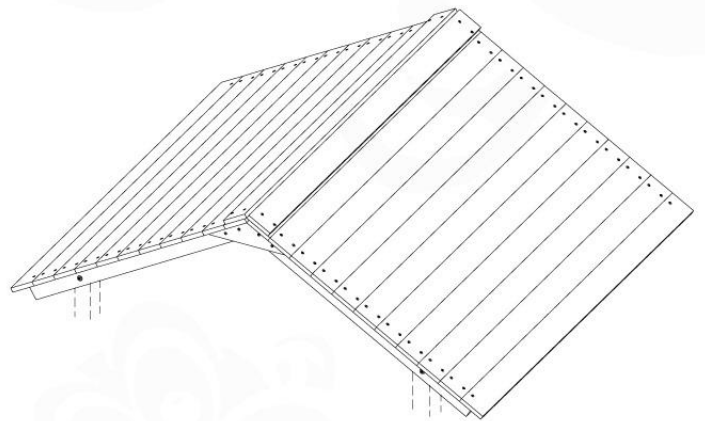

DL-Rockwall 140 - P04 TL 145 - 17-1-2022 - v1

13-1

13-2

13-3

13-4

14 Roof

RF15

	PartNo	PartName	QTY.
Hardware pack	001_417	Stealth Screw 8x80	4
	002_220	Gap Point Screw T25 - 5x45	108
Timber	C96	Beam L=(900+beam height) mm	4
	D123	Board 1230 mm	1
	D154	Board 1540 mm	24