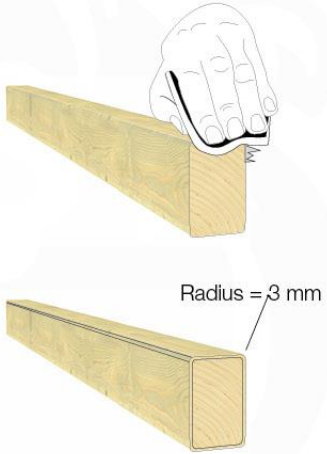

21-5

1x
022_910

AK115146 Intro - s08-Chalet 2.1 - 05/04/2022 - v1

22