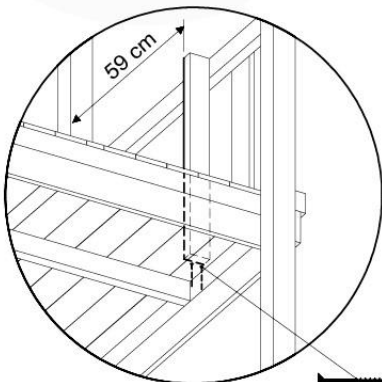

17 Slide Set

SL09

	PartNo	PartName	QTY.
Hardware Pack	000_101	Nail Pan Head	10
	002_220	Gap Point Screw T25 - 5x45	8
	002_223	Gap Point Screw T25 - 5x80	8
	002_308	Gap Point Screw T25 - 5x20	2
Other	120_102	Handgrip set (complete 2x)	1
	123_200	Bumperpad	1
	324_xxx 334_xxx	Wavy Star Slide XL 2200 mm / Wavy Star Slide XXL 2650 mm	1
Timber	C114	Beam 1140 mm	1
	C70	Beam 700 mm	1
	D65	Board 650 mm	2

17-1

SlideFP 115 x Bahnrunde - P05 TR - 13-10-2021 - v2