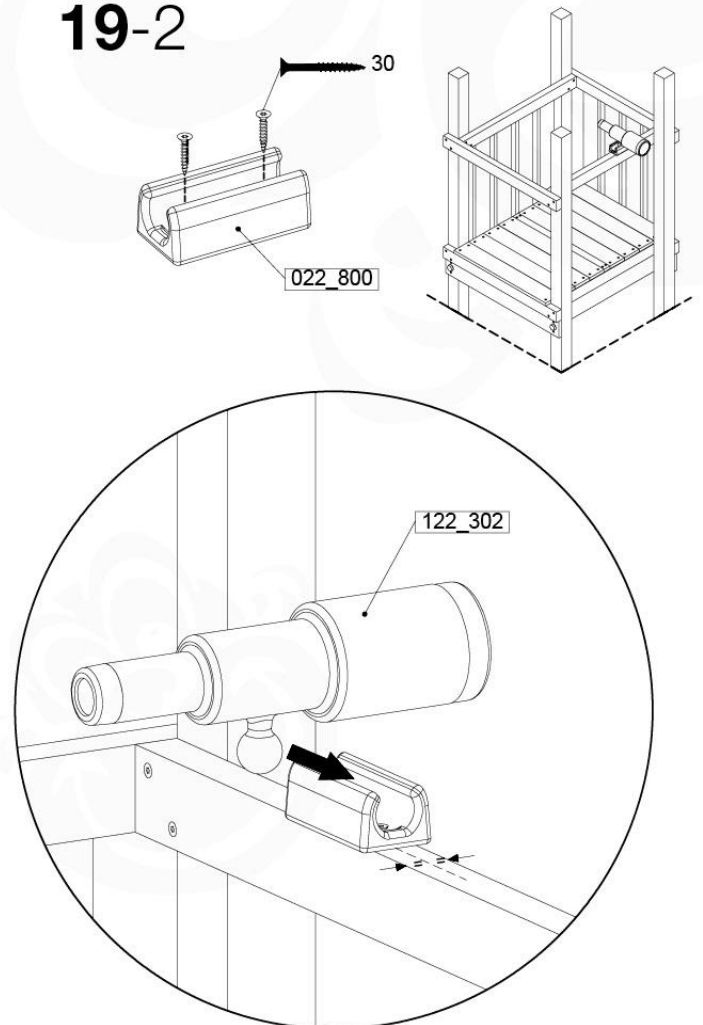

19-2

Accessory set - P03 - 28-9-2021 - 14