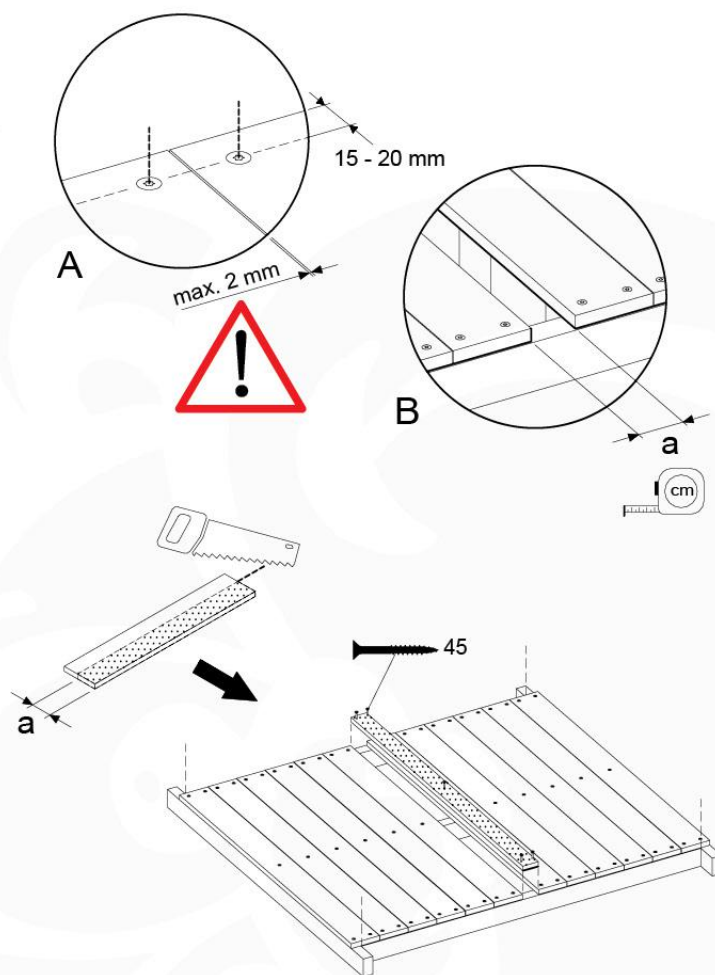

07-4

08 Balustrade (1x)

BL03