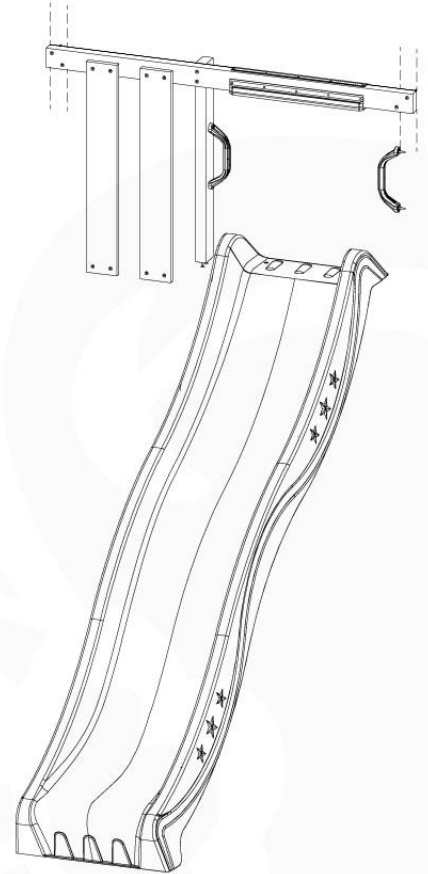

17 Slide Set

SL09

	PartNo	PartName	QTY.
Hardware Pack	000_101	Nail Pan Head	10
	002_220	Gap Point Screw T25 - 5x45	8
	002_223	Gap Point Screw T25 - 5x80	8
	002_308	Gap Point Screw T25 - 5x20	2
Other	120_102	Handgrip set (complete 2x)	1
	123_200	Bumperpad	1
	324_xxx 334_xxx	Wavy Star Slide XL 2200 mm / Wavy Star Slide XXL 2650 mm	1
Timber	C114	Beam 1140 mm	1
	C70	Beam 700 mm	1
	D65	Board 650 mm	2