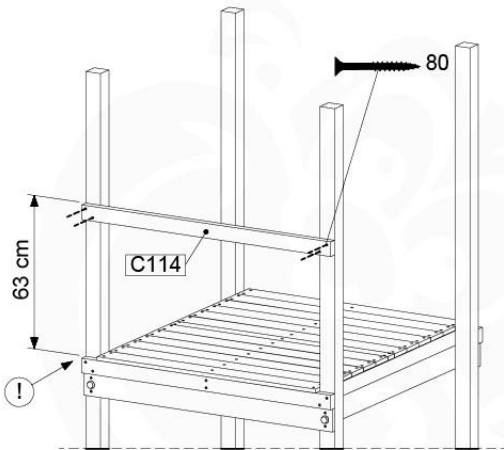

17-1

SlideFP 115 x Bahnrunde - P05 TR - 13-10-2021 - v2