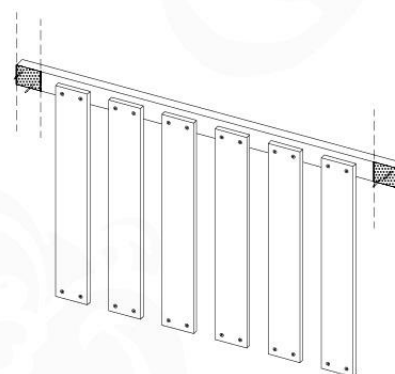

PartNo	PartName	QTY.
Hardware Pack	002_220	Gap Point Screw T25 - 5x45	24
	002_223	Gap Point Screw T25 - 5x80	4
Timber	C114	Beam 1140 mm	1
	D65	Board 650 mm	6

Balustrade 120 - P12 U - 8-10-2021 - v1.1