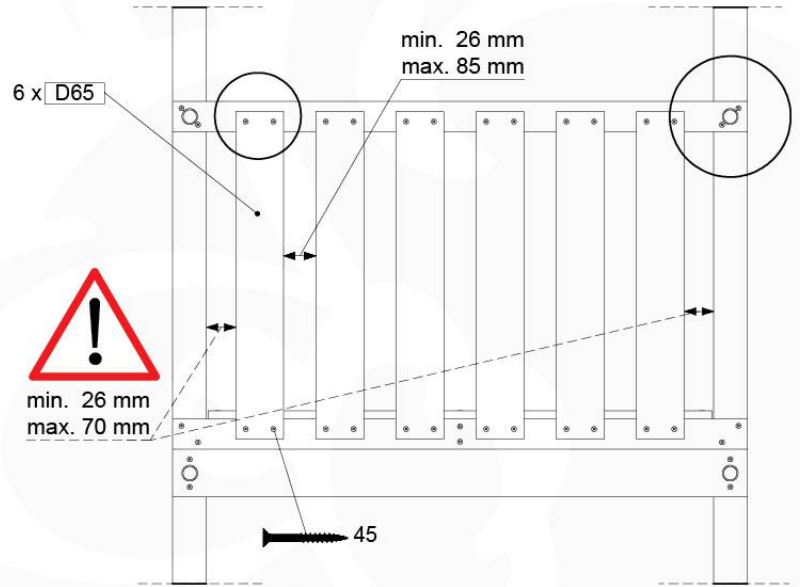

09-1

10 Roof

Club

Castle