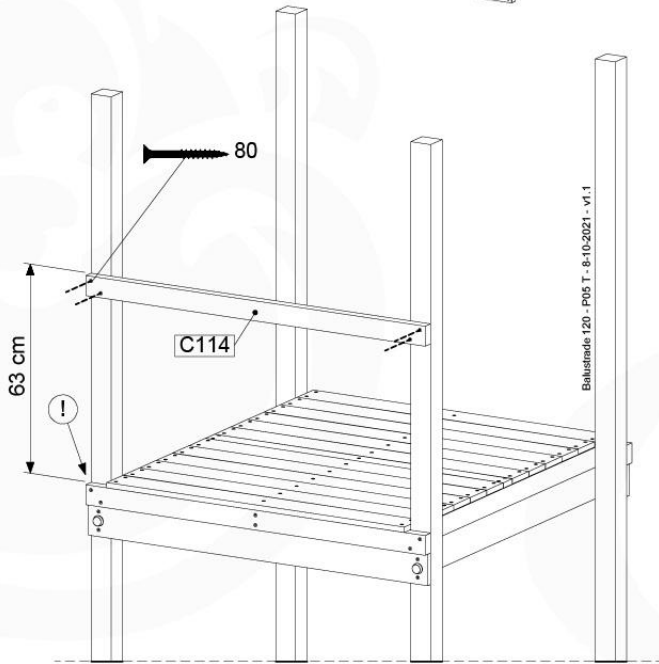

09-1

10 Roof

Club

Castle