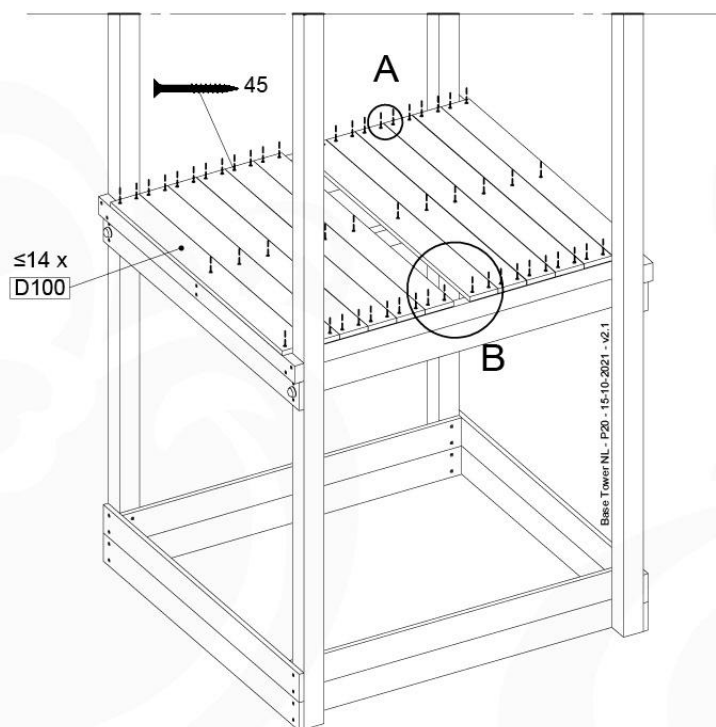

07-4

08 Balustrade (1x)

BL03