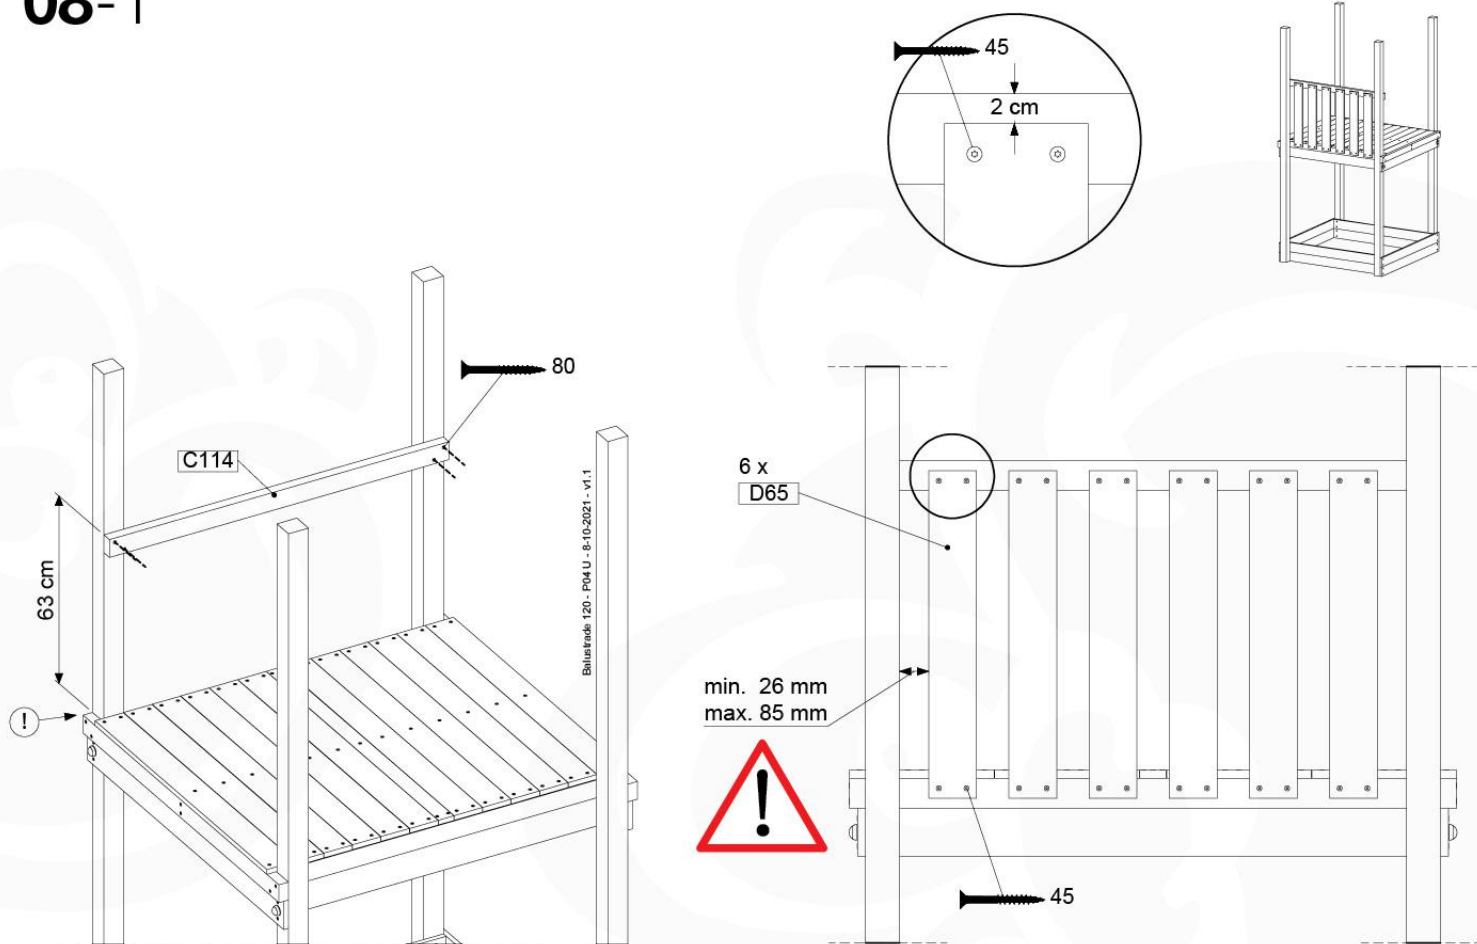

08-1

09 Balustrade (1x)

BL04