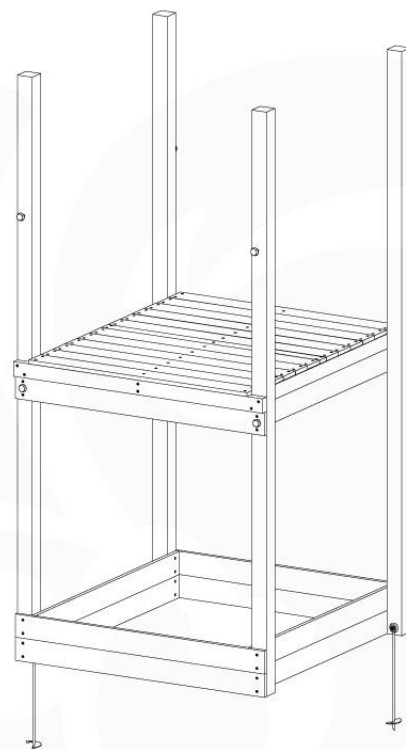

07 Base Tower

BT11

	PartNo	PartName	QTY.
Hardware pack	001_406	Stealth Screw 8x45	6
	001_417	Stealth Screw 8x80	4
	002_220	Gap Point Screw T25 - 5x45	118
	002_223	Gap Point Screw T25 - 5x80	20
	022_31x	bpc-base version 3	8
	022_84x	bpc cover	8
Other	007_001	Ground-anchor	2
Timber	A240	Post 70x70 L2400	4
	C114	Beam 1140 mm	5
	D100	Board 1000 mm	14
	D114	Board 1140 mm	12

Base Tower NL - P08 - BT11 - 15-10-2021 - v2.1