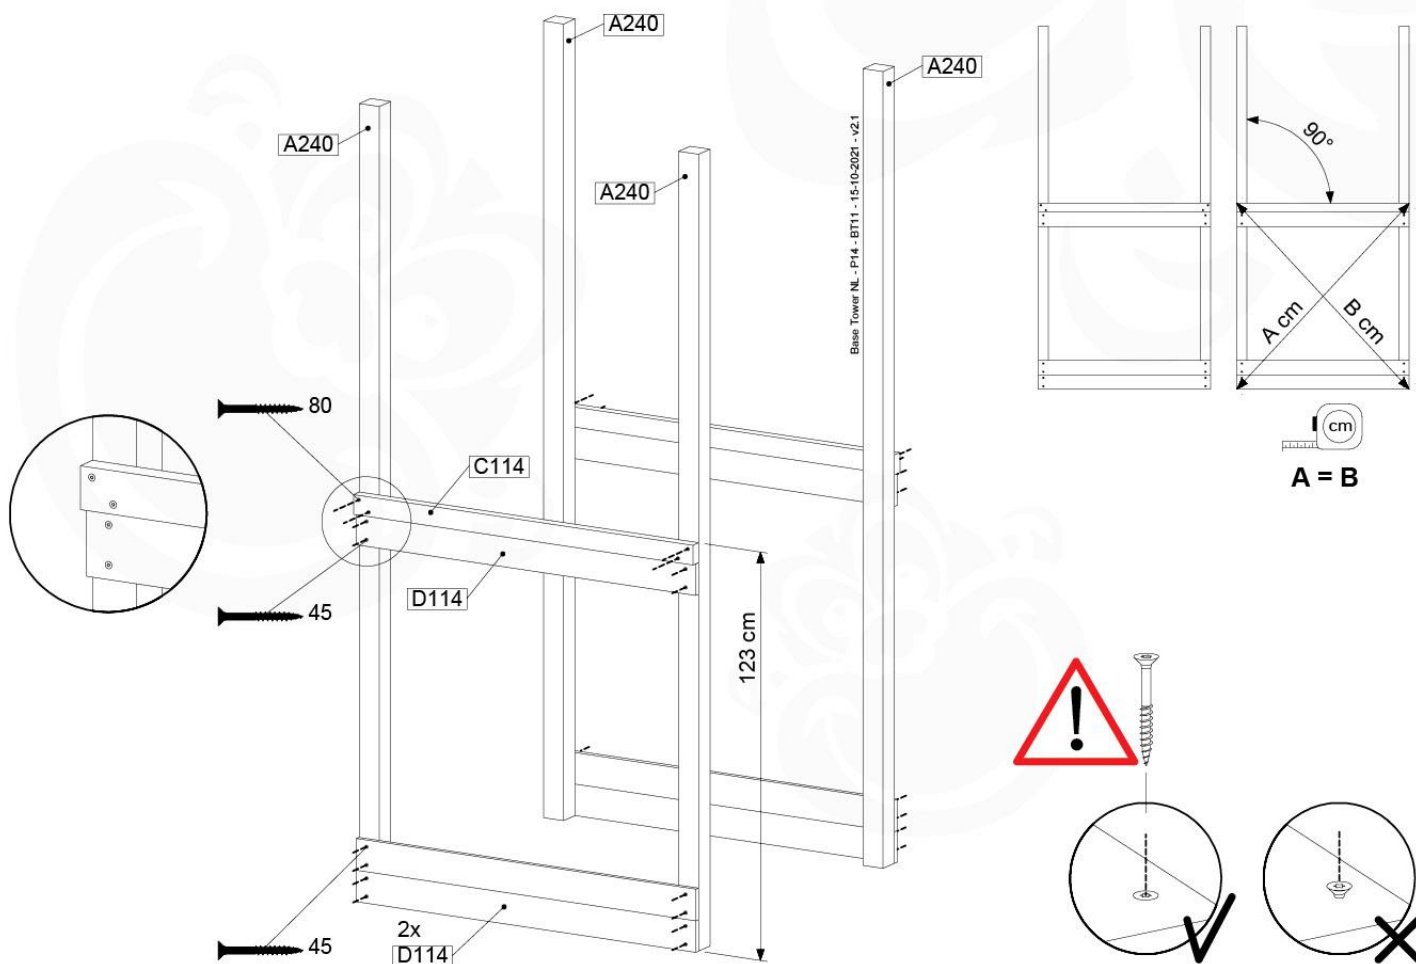

07 Base Tower

BT11

	PartNo	PartName	QTY.
Hardware pack	001_406	Stealth Screw 8x45	6
	001_417	Stealth Screw 8x80	4
	002_220	Gap Point Screw T25 - 5x45	118
	002_223	Gap Point Screw T25 - 5x80	20
	022_31x	bpc-base version 3	8
	022_84x	bpc cover	8
Other	007_001	Ground-anchor	2
Timber	A240	Post 70x70 L2400	4
	C114	Beam 1140 mm	5
	D100	Board 1000 mm	14
	D114	Board 1140 mm	12

Base Tower NL - P08 - BT11 - 15-10-2021 - v2.1

07-1