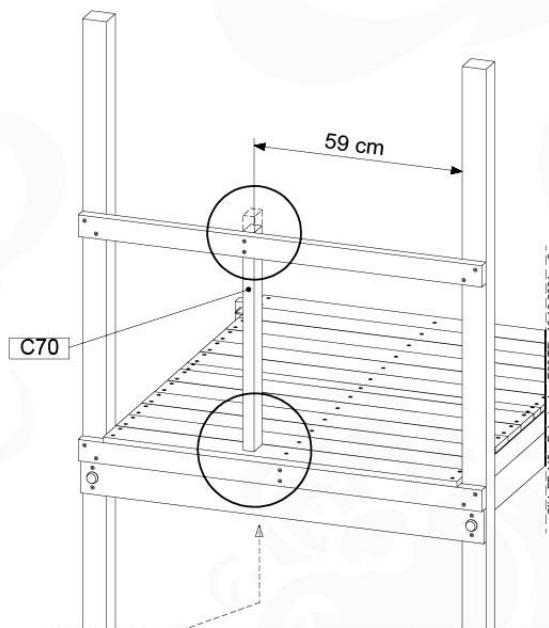

17-1

SlideFP 115 x Bahnrunde - P05 TR - 13-10-2021 - v2