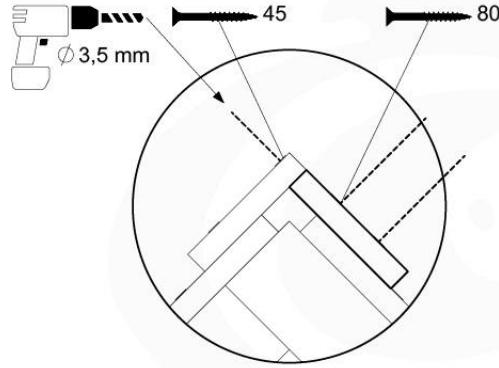

11-4

12 Roof Castle RF07

	PartNo	PartName	QTY.
Hardware Pack	001_417	Stealth Screw 8x80	4
	002_220	Gap Point Screw T25 - 5x45	20
	002_223	Gap Point Screw T25 - 5x80	2
	002_308	Gap Point Screw T25 - 5x20	10
	023_031	Finishing Washer GPS 5.0	10
Other	123_222	Sheet Canvas Navigator Line 1200x1850	1
Timber	C90	Beam 900 mm	2
	C96	Beam L=(900+beamheight) mm	2
	D65	Board 650 mm	1
	D120	Board 1200 mm	3