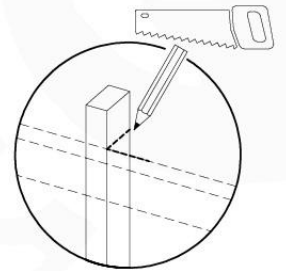

17 Slide Set

SL09

	PartNo	PartName	QTY.
Hardware Pack	000_101	Nail Pan Head	10
	002_220	Gap Point Screw T25 - 5x45	8
	002_223	Gap Point Screw T25 - 5x80	8
	002_308	Gap Point Screw T25 - 5x20	2
Other	120_102	Handgrip set (complete 2x)	1
	123_200	Bumperpad	1
	324_xxx 334_xxx	Wavy Star Slide XL 2200 mm / Wavy Star Slide XXL 2650 mm	1
Timber	C114	Beam 1140 mm	1
	C70	Beam 700 mm	1
	D65	Board 650 mm	2

17-1

SlideFP 115 x Bahnrunde - P05 TR - 13-10-2021 - v2