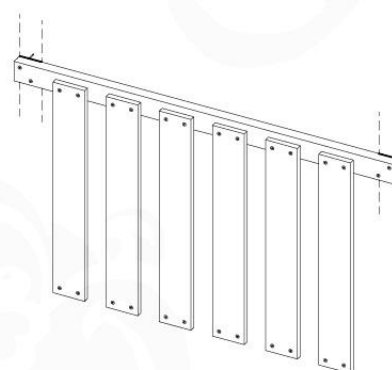

PartNo	PartName	QTY.
Hardware Pack	002_220	Gap Point Screw T25 - 5x45	24
	002_223	Gap Point Screw T25 - 5x80	4
Timber	C114	Beam 1140 mm	1
	D65	Board 650 mm	6

Balustrade 120 - P04 U - 8-10-2021 - v1.1