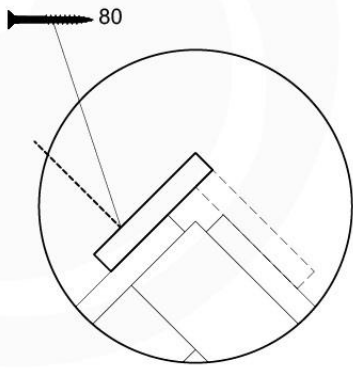

11-4

12 Roof Castle RF07

	PartNo	PartName	QTY.
Hardware Pack	001_417	Stealth Screw 8x80	4
	002_220	Gap Point Screw T25 - 5x45	20
	002_223	Gap Point Screw T25 - 5x80	2
	002_308	Gap Point Screw T25 - 5x20	10
	023_031	Finishing Washer GPS 5.0	10
Other	123_222	Sheet Canvas Navigator Line 1200x1850	1
Timber	C90	Beam 900 mm	2
	C96	Beam L=(900+beamheight) mm	2
	D65	Board 650 mm	1
	D120	Board 1200 mm	3