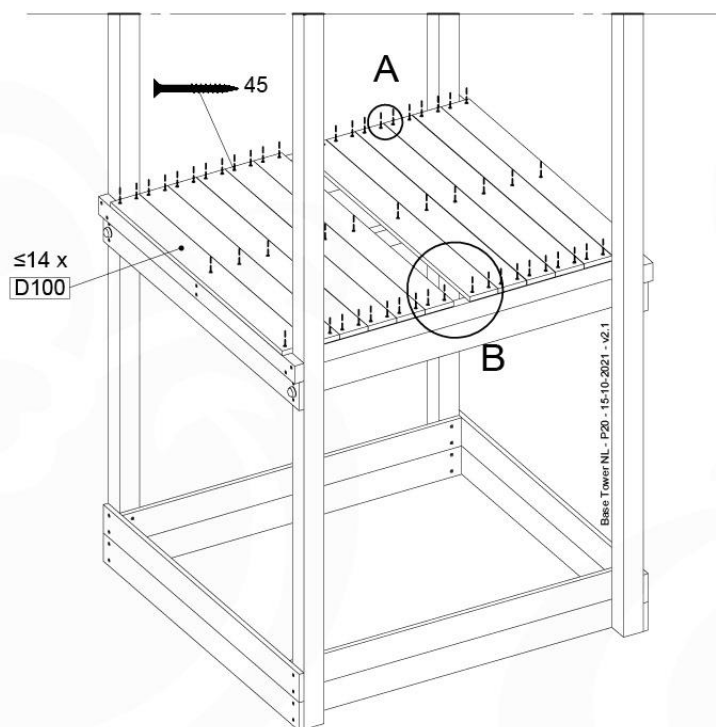

06 Playground Foundation

FD05

06-1

Foundation Plan - P07 - 2/11-2020 - v8

07 Base Tower

BT11

	PartNo	PartName	QTY.
Hardware pack	001_406	Stealth Screw 8x45	6
	001_417	Stealth Screw 8x80	4
	002_220	Gap Point Screw T25 - 5x45	118
	002_223	Gap Point Screw T25 - 5x80	20
	022_31x	bpc-base version 3	8
	022_84x	bpc cover	8
Other	007_001	Ground-anchor	2
Timber	A240	Post 70x70 L2400	4
	C114	Beam 1140 mm	5
	D100	Board 1000 mm	14
	D114	Board 1140 mm	12

Base Tower NL - P08 - BT11 - 15-10-2021 - v2.1

07-1

07-2

07-3

07-4

08 Balustrade (1x)

BL03

	PartNo	PartName	QTY.
Hardware Pack	002_220	Gap Point Screw T25 - 5x45	24
	002_223	Gap Point Screw T25 - 5x80	4
Timber	C114	Beam 1140 mm	1
	D65	Board 650 mm	6

Balustrade 120 - P02 U - 8-10-2021 - v1.1

08-1

09 Balustrade (2x)

BL04

	PartNo	PartName	QTY.
Hardware Pack	002_220	Gap Point Screw T25 - 5x45	24
	002_223	Gap Point Screw T25 - 5x80	4
Timber	C114	Beam 1140 mm	1
	D65	Board 650 mm	6