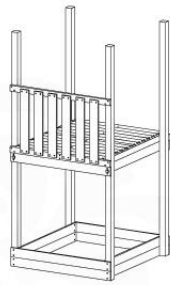

06 Playground Foundation

FD05

06-1

Foundation Plan - P07 - 2/11-2020 - v8

07 Base Tower

BT11

	PartNo	PartName	QTY.
Hardware pack	001_406	Stealth Screw 8x45	6
	001_417	Stealth Screw 8x80	4
	002_220	Gap Point Screw T25 - 5x45	118
	002_223	Gap Point Screw T25 - 5x80	20
	022_31x	bpc-base version 3	8
	022_84x	bpc cover	8
Other	007_001	Ground-anchor	2
Timber	A240	Post 70x70 L2400	4
	C114	Beam 1140 mm	5
	D100	Board 1000 mm	14
	D114	Board 1140 mm	12

Base Tower NL - P08 - BT11 - 15-10-2021 - v2.1

07-1

07-2

07-3

07-4

08 Balustrade (1x)

BL03

	PartNo	PartName	QTY.
Hardware Pack	002_220	Gap Point Screw T25 - 5x45	24
	002_223	Gap Point Screw T25 - 5x80	4
Timber	C114	Beam 1140 mm	1
	D65	Board 650 mm	6

Balustrade 120 - P02 U - 8-10-2021 - v1.1

08-1

09 Balustrade (2x)

BL04

	PartNo	PartName	QTY.
Hardware Pack	002_220	Gap Point Screw T25 - 5x45	24
	002_223	Gap Point Screw T25 - 5x80	4
Timber	C114	Beam 1140 mm	1
	D65	Board 650 mm	6

Balustrade 120 - P03 T - 8-10-2021 - v1.1

09-1

Balustrade 120 - P03 T - 8-10-2021 - v1.1

10 Roof Casa

RF09

	PartNo	PartName	QTY.
Hardware Pack	001_417	Stealth Screw 8x80	4
	002_220	Gap Point Screw T25 - 5x45	96
	002_223	Gap Point Screw T25 - 5x80	8
Timber	C84	Beam 840 mm	4
	D127	Board 1270 mm	19-23