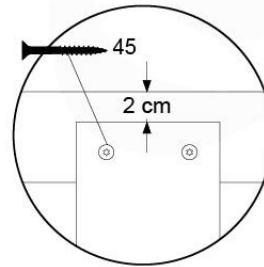

09-1

Balustrade 120 - P03 T - 8-10-2021 - v1.1