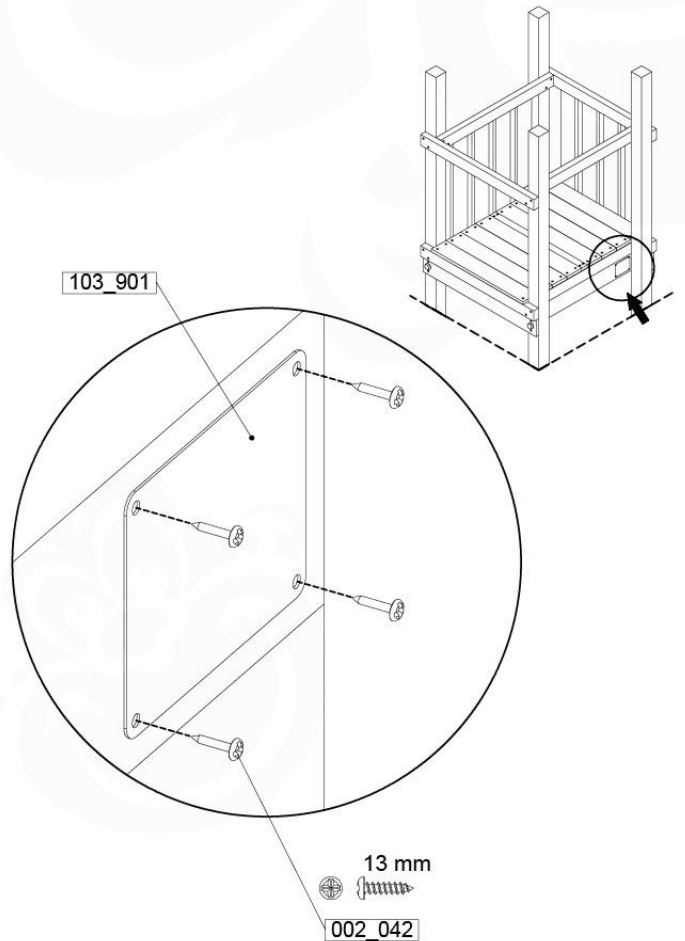

15-2

40 L / 80 kg

Ground Anchors 120 - P04 - 27-11-2020 - v1

24h

16 Accessories

AC01

(194_119)

	PartNo	PartName	QTY.
Hardware Pack	001_406	Stealth Screw 8x45	1
	002_041	Dome head screw 4.5 x 20 mm	3
	002_042	Dome head screw 3.5 x 13mm	4
	002_219	Gap Point Screw T25 - 5x30	2
Other	022_300	Steering Wheel	1
	022_800	Rail P/T 105	1
	022_910	Sandpad	1
	103_901	Logo ID Plate	1
	104_107	Tool Set Climbing Units	1
	120_024	Tower Flag	1
	122_302	Telescope	1

Accessory set - P02 - 29-9-2021 - v1

16-1

16-2

Accessory set - P03 - 29-9-2021 - v4

16-3

16-4

Accessory set - P04 - 29-9-2021 - v4

16-5