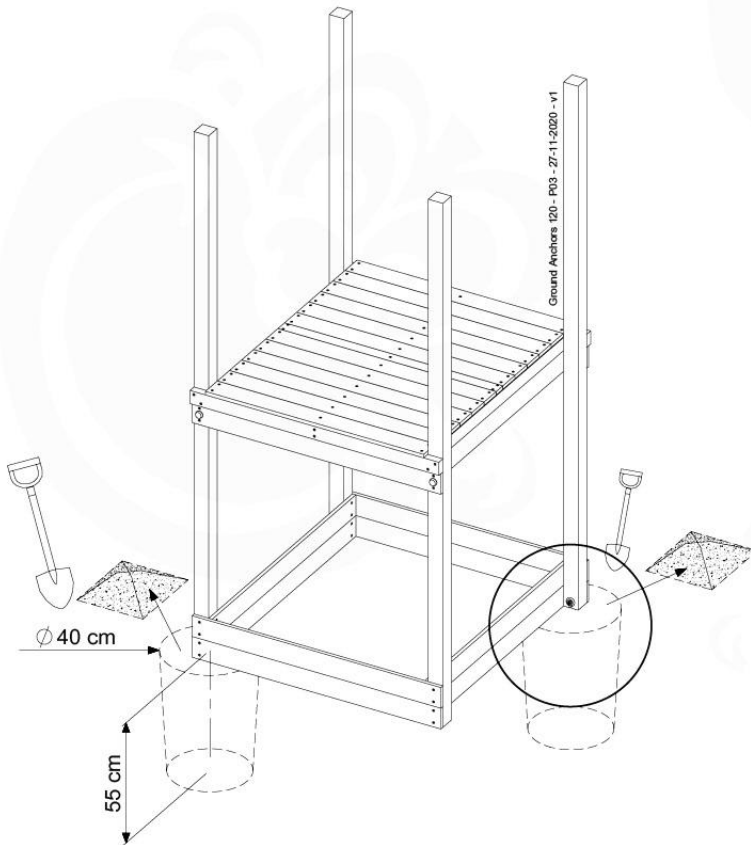

45

13-4

14 Swing Frame / Climb Frame

15 Ground Anchors

GA05

Parts:
Hardware Package Tower →

Ground Anchors 120 - P02 - 27-11-2020 - v1

15-1

15-2

40 L / 80 kg

Ground Anchors 120 - P04 - 27-11-2020 - v1

24h

16 Accessories

AC01

(194_119)

	PartNo	PartName	QTY.
Hardware Pack	001_406	Stealth Screw 8x45	1
	002_041	Dome head screw 4.5 x 20 mm	3
	002_042	Dome head screw 3.5 x 13mm	4
	002_219	Gap Point Screw T25 - 5x30	2
Other	022_300	Steering Wheel	1
	022_800	Rail P/T 105	1
	022_910	Sandpad	1
	103_901	Logo ID Plate	1
	104_107	Tool Set Climbing Units	1
	120_024	Tower Flag	1
	122_302	Telescope	1