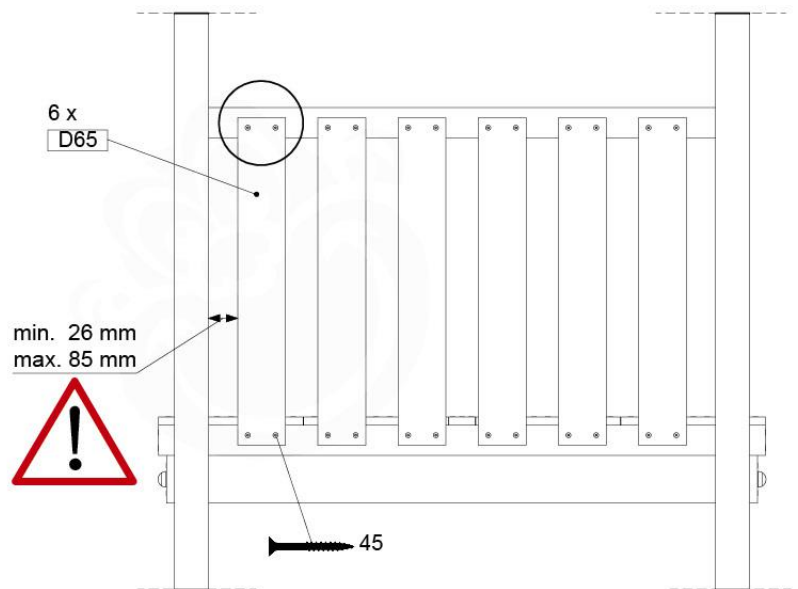

Base Tower NL - P08 - BT11 - 15-10-2021 - v2.1

07-1

07-2

07-3

07-4

08 Balustrade (1x)

BL03

	PartNo	PartName	QTY.
Hardware Pack	002_220	Gap Point Screw T25 - 5x45	24
	002_223	Gap Point Screw T25 - 5x80	4
Timber	C114	Beam 1140 mm	1
	D65	Board 650 mm	6

Balustrade 120 - P02 U - 8-10-2021 - v1.1

08-1

09 Balustrade (2x)

BL04

	PartNo	PartName	QTY.
Hardware Pack	002_220	Gap Point Screw T25 - 5x45	24
	002_223	Gap Point Screw T25 - 5x80	4
Timber	C114	Beam 1140 mm	1
	D65	Board 650 mm	6