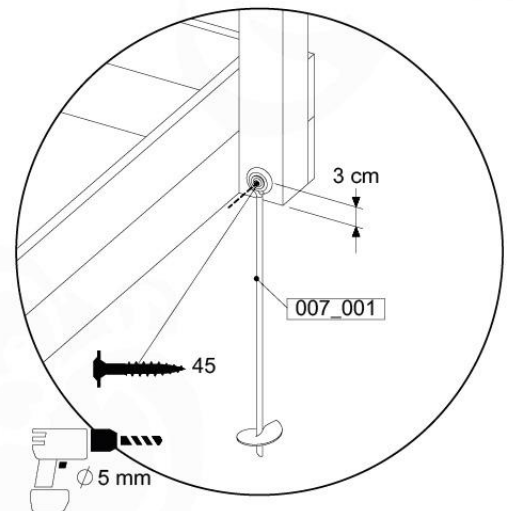

45

13-4

14 Swing Frame / Climb Frame

15 Ground Anchors

GA05

Parts:
Hardware Package Tower →

Ground Anchors 120 - P02 - 27-11-2020 - v1

15-1