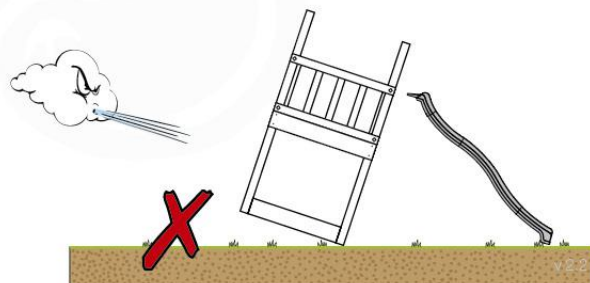

06 Playground Foundation

FD05

06-1

Foundation Plan - P07 - 2/11-2020 - v8

07 Base Tower

BT11

	PartNo	PartName	QTY.
Hardware pack	001_406	Stealth Screw 8x45	6
	001_417	Stealth Screw 8x80	4
	002_220	Gap Point Screw T25 - 5x45	118
	002_223	Gap Point Screw T25 - 5x80	20
	022_31x	bpc-base version 3	8
	022_84x	bpc cover	8
Other	007_001	Ground-anchor	2
Timber	A240	Post 70x70 L2400	4
	C114	Beam 1140 mm	5
	D100	Board 1000 mm	14
	D114	Board 1140 mm	12