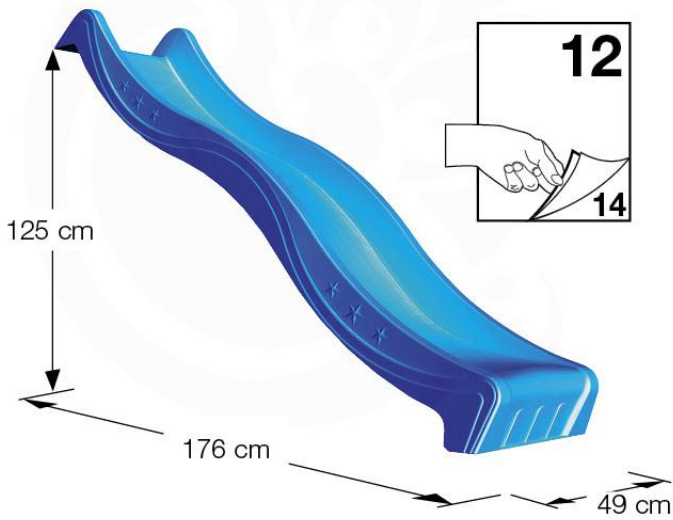

Balustrade 120 - P03 T - 8-10-2021 - v1.1

09-1

Balustrade 120 - P03 T - 8-10-2021 - v1.1

10 Roof Casa

RF09

	PartNo	PartName	QTY.
Hardware Pack	001_417	Stealth Screw 8x80	4
	002_220	Gap Point Screw T25 - 5x45	96
	002_223	Gap Point Screw T25 - 5x80	8
Timber	C84	Beam 840 mm	4
	D127	Board 1270 mm	19-23

Roof Casa 120 - P102 - 26-11-2020 - v1.0

10-1

10-2

10-3

10-4

11 Add-on

Wavy Star Slide XL

- 324_100 Yellow
- 324_200 Blue
- 324_300 Green
- 324_400 Red
- 324_500 Fuchsia
- 324_600 Dark Green