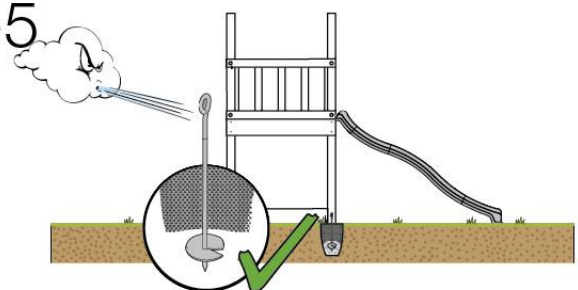

06 Playground Foundation

FD05

06-1

Foundation Plan - P07 - 2/11-2020 - v8

07 Base Tower

BT11

	PartNo	PartName	QTY.
Hardware pack	001_406	Stealth Screw 8x45	6
	001_417	Stealth Screw 8x80	4
	002_220	Gap Point Screw T25 - 5x45	118
	002_223	Gap Point Screw T25 - 5x80	20
	022_31x	bpc-base version 3	8
	022_84x	bpc cover	8
Other	007_001	Ground-anchor	2
Timber	A240	Post 70x70 L2400	4
	C114	Beam 1140 mm	5
	D100	Board 1000 mm	14
	D114	Board 1140 mm	12