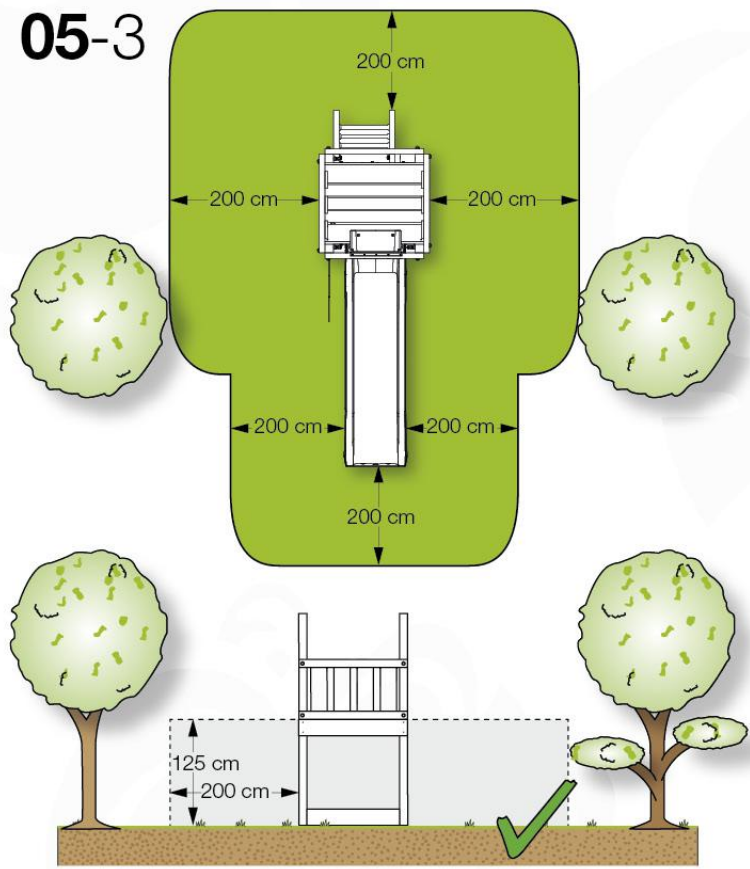

05 Safe Playground

05-1

05-2

05-3

05-4

05-5