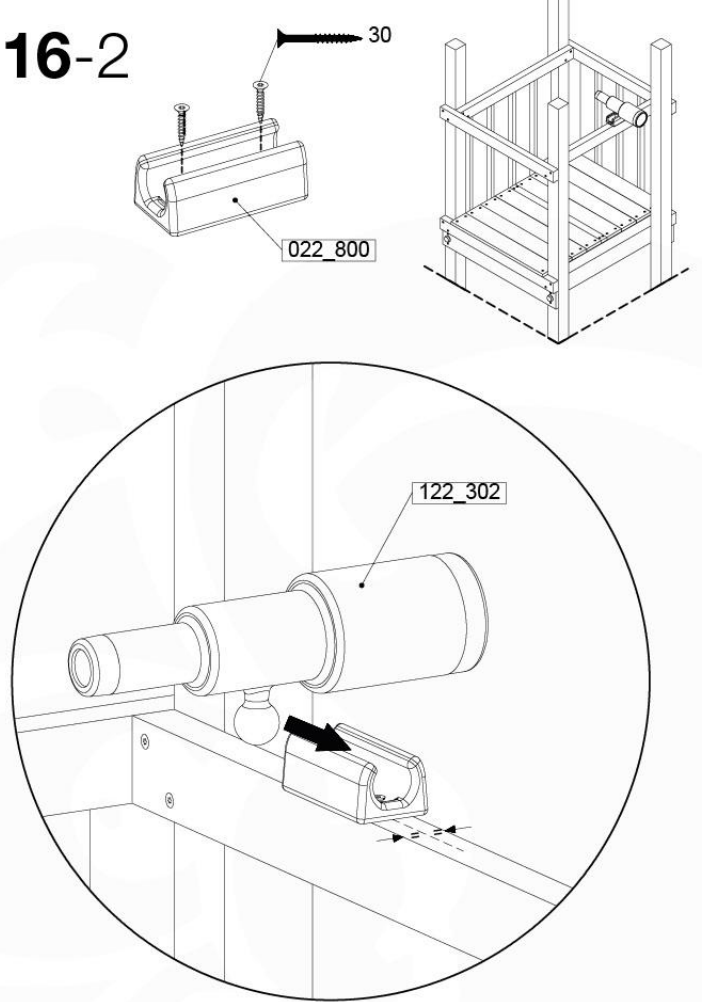

16-2

Accessory set - P03 - 29-9-2021 - v4