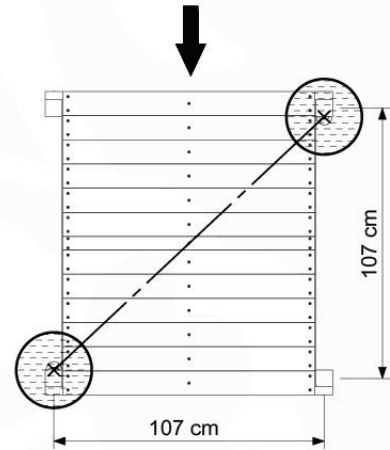

45

13-4

14 Swing Frame / Climb Frame

15 Ground Anchors

GA05

Parts:
Hardware Package Tower →

Ground Anchors 120 - P02 - 27-11-2020 - v1

15-1