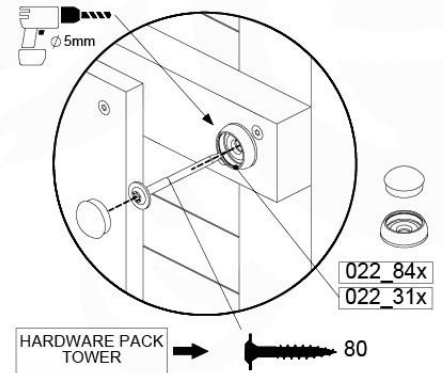

09-1

Balustrade 120 - P03 T - 8-10-2021 - v1.1