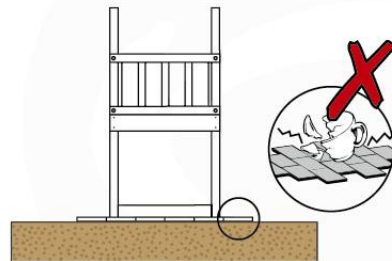

05 Safe Playground

05-1

05-2

05-3

05-4

05-5