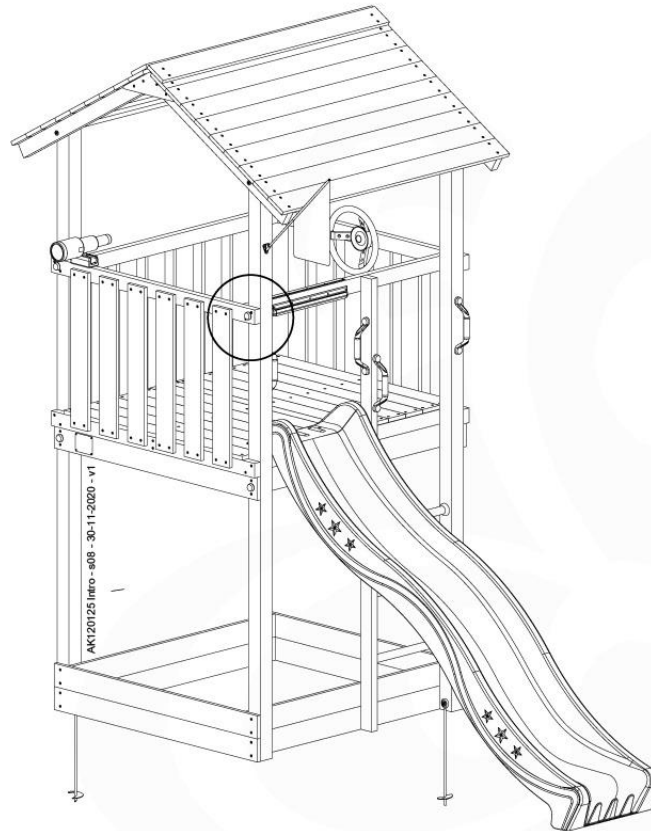

16-5

1x
022_910

Radius = 3,mm

17