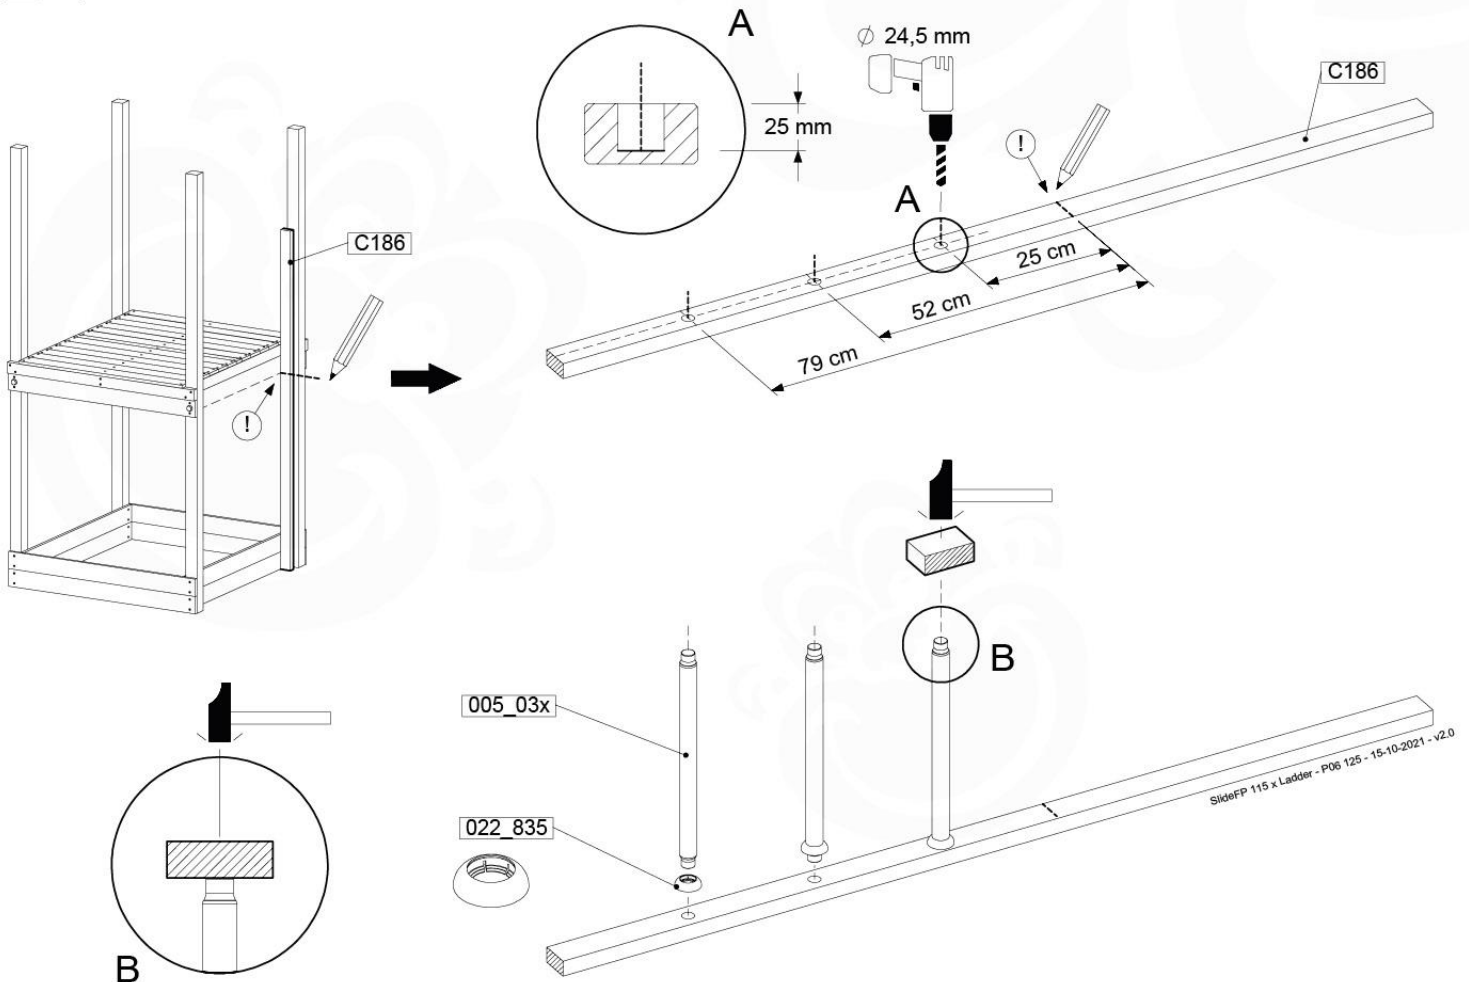

12 Slide & Ladder

SL14

	PartNo	PartName	QTY.
Hardware Pack	000_101	Nail Pan Head	10
	002_220	Gap Point Screw T25 - 5x45	10
	002_223	Gap Point Screw T25 - 5x80	8
	002_308	Gap Point Screw T25 - 5x20	2
Other	005_03x	Ladder Rung Y/B/G/R	3
	022_835	Rung Cap	6
	120_102	Handgrip set (complete 2x)	2
	123_200	Bumperpad	1
	324_xxx	Wavy Star Slide XL 2200 mm	1
Timber	C114	Beam 1140 mm	1
	C186	Beam 1860 mm	1

12-1