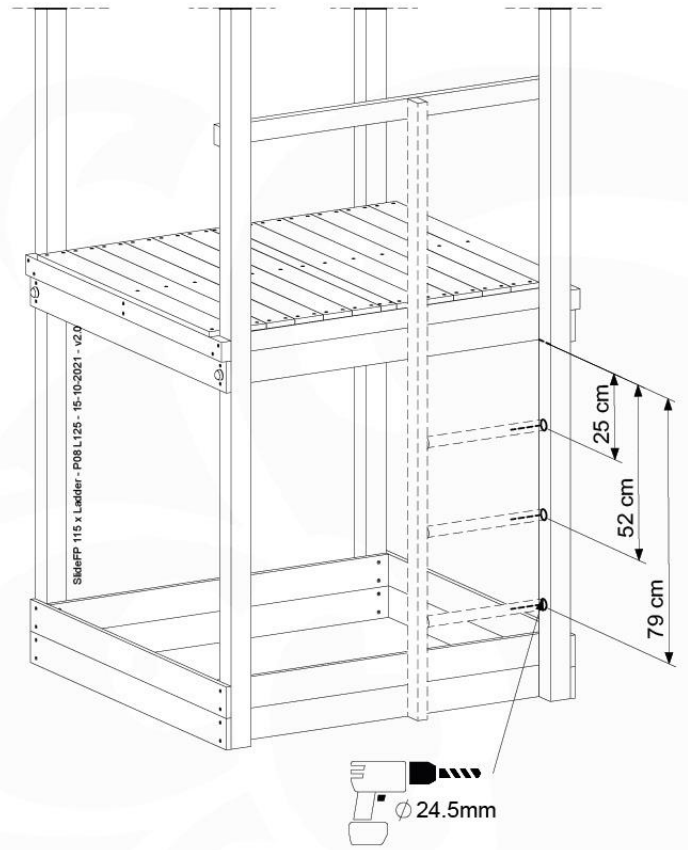

13-2

13-3

3 x
022_835

80

80

45

45