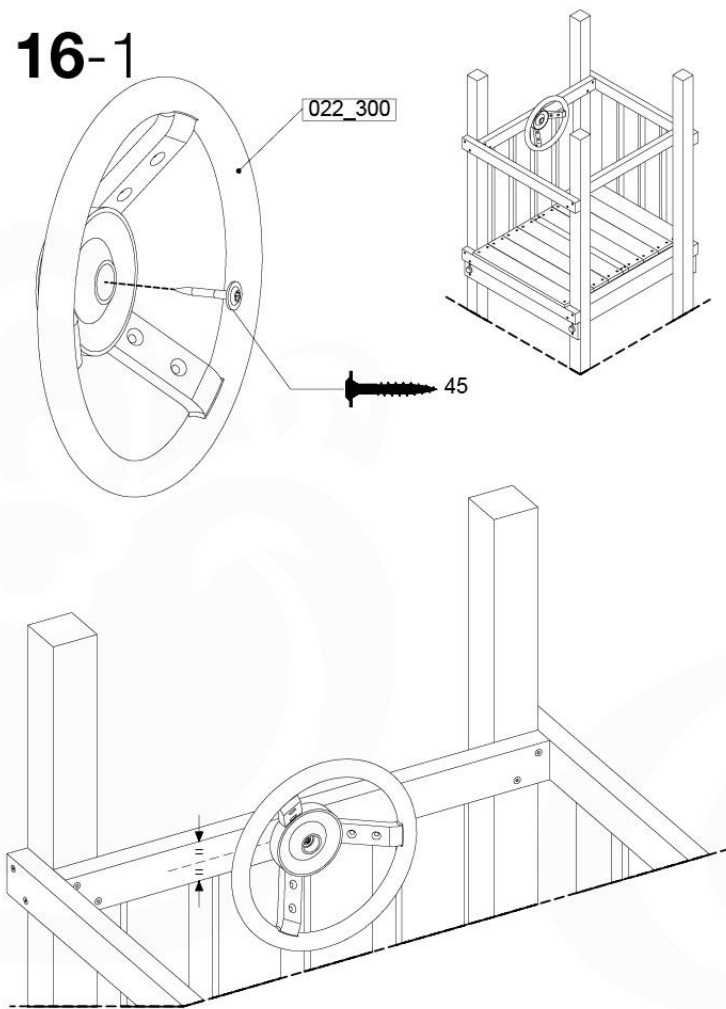

16-1

16-2

Accessory set - P03 - 29-9-2021 - v4

16-3

16-4

Accessory set - P04 - 29-9-2021 - v4