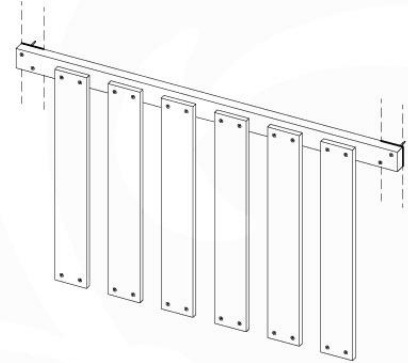

09 Balustrade (2x)

BL04