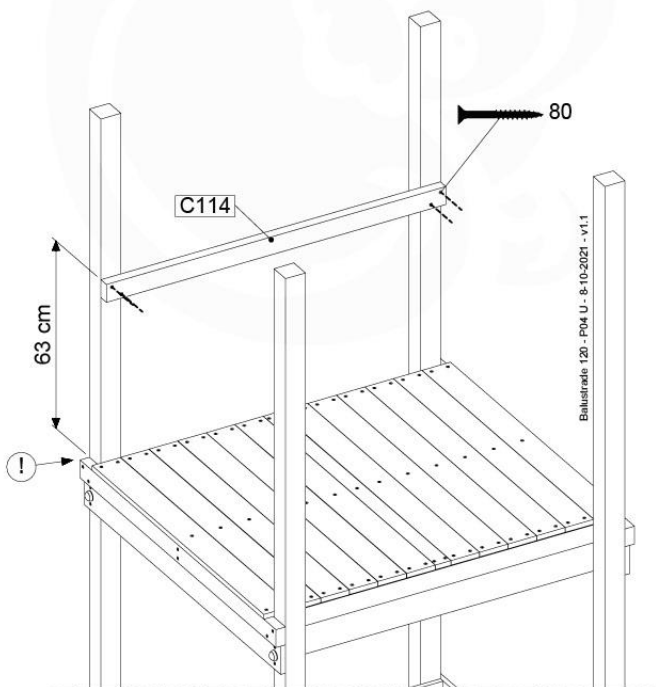

06 Playground Foundation

FD05

06-1

Foundation Plan - P07 - 2/11-2020 - v8

07 Base Tower

BT11

	PartNo	PartName	QTY.
Hardware pack	001_406	Stealth Screw 8x45	6
	001_417	Stealth Screw 8x80	4
	002_220	Gap Point Screw T25 - 5x45	118
	002_223	Gap Point Screw T25 - 5x80	20
	022_31x	bpc-base version 3	8
	022_84x	bpc cover	8
Other	007_001	Ground-anchor	2
Timber	A240	Post 70x70 L2400	4
	C114	Beam 1140 mm	5
	D100	Board 1000 mm	14
	D114	Board 1140 mm	12

Base Tower NL - P08 - BT11 - 15-10-2021 - v2.1

07-1

07-2

07-3

07-4

08 Balustrade (1x)

BL03

	PartNo	PartName	QTY.
Hardware Pack	002_220	Gap Point Screw T25 - 5x45	24
	002_223	Gap Point Screw T25 - 5x80	4
Timber	C114	Beam 1140 mm	1
	D65	Board 650 mm	6

Balustrade 120 - P02 U - 8-10-2021 - v1.1

08-1

09 Balustrade (2x)

BL04

	PartNo	PartName	QTY.
Hardware Pack	002_220	Gap Point Screw T25 - 5x45	24
	002_223	Gap Point Screw T25 - 5x80	4
Timber	C114	Beam 1140 mm	1
	D65	Board 650 mm	6