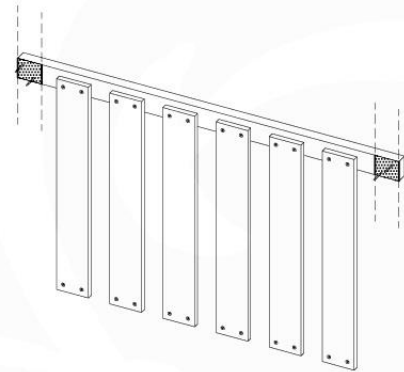

Base Tower NL - P08 - BT11 - 15-10-2021 - v2.1

07-1

07-2

07-3

07-4

08 Balustrade (1x)

BL03

	PartNo	PartName	QTY.
Hardware Pack	002_220	Gap Point Screw T25 - 5x45	24
	002_223	Gap Point Screw T25 - 5x80	4
Timber	C114	Beam 1140 mm	1
	D65	Board 650 mm	6