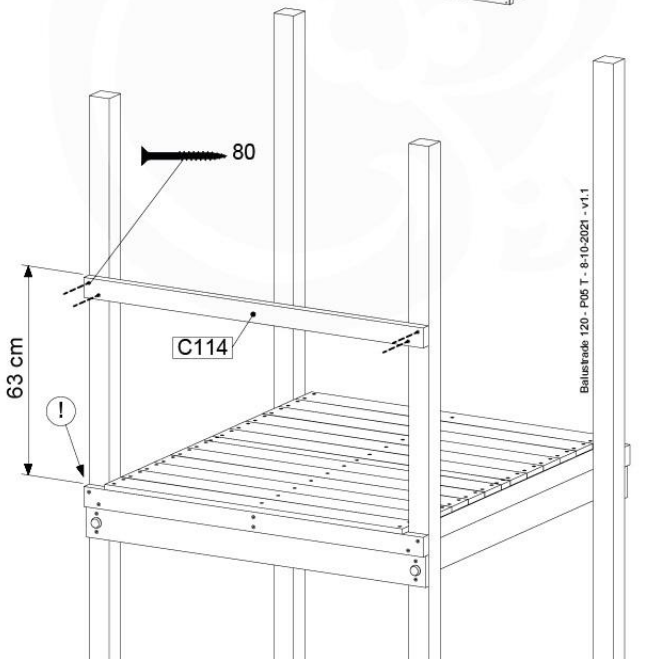

Base Tower NL - P08 - BT11 - 15-10-2021 - v2.1

07-1

07-2

07-3

07-4

08 Balustrade (1x)

BL03

	PartNo	PartName	QTY.
Hardware Pack	002_220	Gap Point Screw T25 - 5x45	24
	002_223	Gap Point Screw T25 - 5x80	4
Timber	C114	Beam 1140 mm	1
	D65	Board 650 mm	6

Balustrade 120 - P02 U - 8-10-2021 - v1.1

08-1

09 Balustrade (2x)

BL04

	PartNo	PartName	QTY.
Hardware Pack	002_220	Gap Point Screw T25 - 5x45	24
	002_223	Gap Point Screw T25 - 5x80	4
Timber	C114	Beam 1140 mm	1
	D65	Board 650 mm	6

Balustrade 120 - P03 T - 8-10-2021 - v1.1

09-1

Balustrade 120 - P03 T - 8-10-2021 - v1.1

10 Roof Casa

RF09

	PartNo	PartName	QTY.
Hardware Pack	001_417	Stealth Screw 8x80	4
	002_220	Gap Point Screw T25 - 5x45	96
	002_223	Gap Point Screw T25 - 5x80	8
Timber	C84	Beam 840 mm	4
	D127	Board 1270 mm	19-23