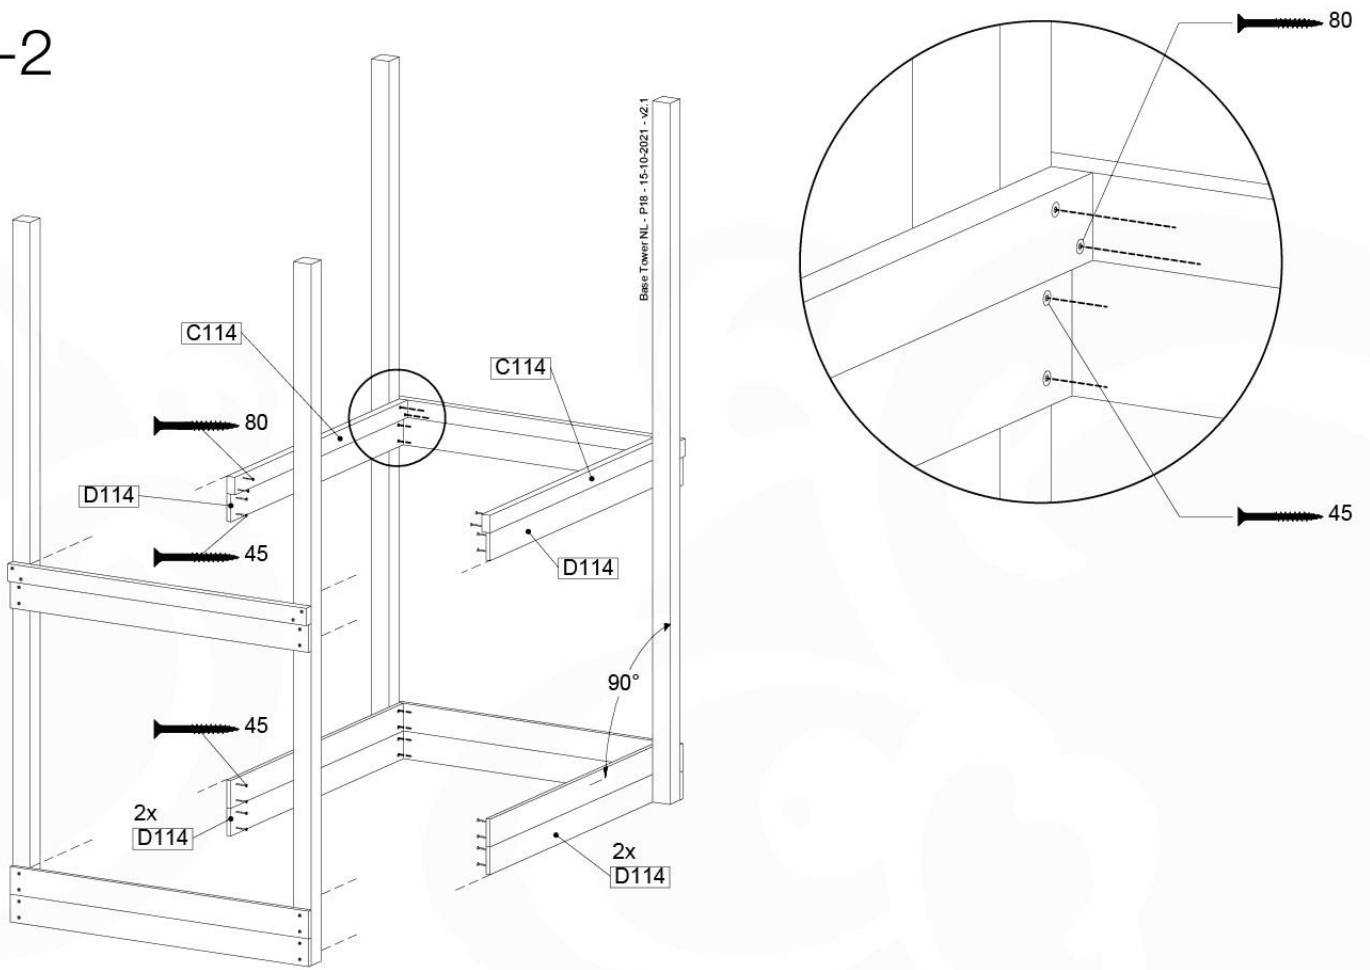

06 Playground Foundation

FD05

06-1

Foundation Plan - P07 - 2/11-2020 - v8

07 Base Tower

BT11

	PartNo	PartName	QTY.
Hardware pack	001_406	Stealth Screw 8x45	6
	001_417	Stealth Screw 8x80	4
	002_220	Gap Point Screw T25 - 5x45	118
	002_223	Gap Point Screw T25 - 5x80	20
	022_31x	bpc-base version 3	8
	022_84x	bpc cover	8
Other	007_001	Ground-anchor	2
Timber	A240	Post 70x70 L2400	4
	C114	Beam 1140 mm	5
	D100	Board 1000 mm	14
	D114	Board 1140 mm	12

Base Tower NL - P08 - BT11 - 15-10-2021 - v2.1

07-1

07-2

07-3

07-4

08 Balustrade (1x)

BL03

	PartNo	PartName	QTY.
Hardware Pack	002_220	Gap Point Screw T25 - 5x45	24
	002_223	Gap Point Screw T25 - 5x80	4
Timber	C114	Beam 1140 mm	1
	D65	Board 650 mm	6