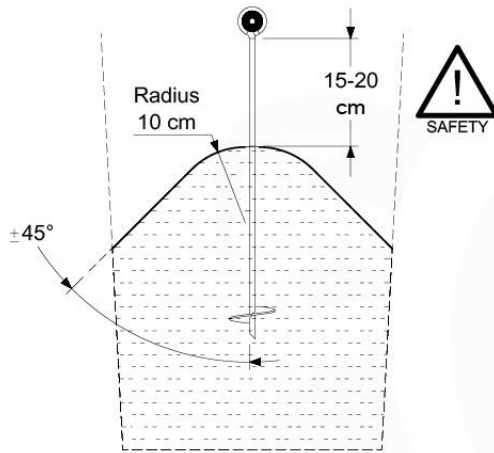

15-2

40 L / 80 kg

Ground Anchors 120 - P04 - 27-11-2020 - v1

24h

16 Accessories

AC01

(194_119)

	PartNo	PartName	QTY.
Hardware Pack	001_406	Stealth Screw 8x45	1
	002_041	Dome head screw 4.5 x 20 mm	3
	002_042	Dome head screw 3.5 x 13mm	4
	002_219	Gap Point Screw T25 - 5x30	2
Other	022_300	Steering Wheel	1
	022_800	Rail P/T 105	1
	022_910	Sandpad	1
	103_901	Logo ID Plate	1
	104_107	Tool Set Climbing Units	1
	120_024	Tower Flag	1
	122_302	Telescope	1

Accessory set - P02 - 29-9-2021 - v1