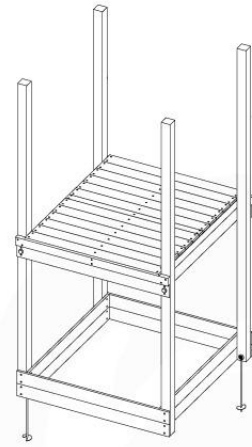

45

13-4

14 Swing Frame / Climb Frame

15 Ground Anchors

GA05

Parts:
Hardware Package Tower →

Ground Anchors 120 - P02 - 27-11-2020 - v1

15-1

15-2

40 L / 80 kg

Ground Anchors 120 - P04 - 27-11-2020 - v1

24h

16 Accessories

AC01

(194_119)

	PartNo	PartName	QTY.
Hardware Pack	001_406	Stealth Screw 8x45	1
	002_041	Dome head screw 4.5 x 20 mm	3
	002_042	Dome head screw 3.5 x 13mm	4
	002_219	Gap Point Screw T25 - 5x30	2
Other	022_300	Steering Wheel	1
	022_800	Rail P/T 105	1
	022_910	Sandpad	1
	103_901	Logo ID Plate	1
	104_107	Tool Set Climbing Units	1
	120_024	Tower Flag	1
	122_302	Telescope	1