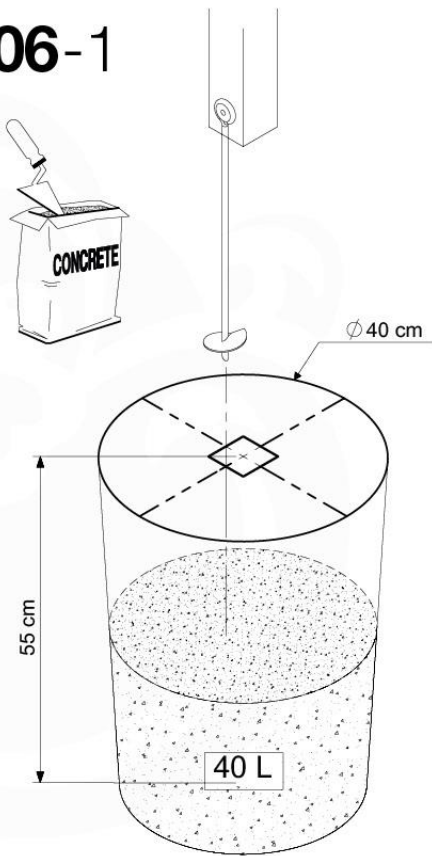

03 Timber

601_129 Jungle Casa 2.1

	L	
A240	239cm - 240cm	4 x
-	-	-
C186 C114 C84	185cm - 186cm 113cm - 114cm 83cm - 84cm	1 x 9 x 4 x
D127 D114 D100 D65	126cm - 127cm 113cm - 114cm 99cm - 100cm 64cm - 65cm	19 - 23 x 12 x 11 - 14 x 18 x

06 Playground Foundation

FD05

06-1

Foundation Plan - P07 - 2/11-2020 - v8

07 Base Tower

BT11

	PartNo	PartName	QTY.
Hardware pack	001_406	Stealth Screw 8x45	6
	001_417	Stealth Screw 8x80	4
	002_220	Gap Point Screw T25 - 5x45	118
	002_223	Gap Point Screw T25 - 5x80	20
	022_31x	bpc-base version 3	8
	022_84x	bpc cover	8
Other	007_001	Ground-anchor	2
Timber	A240	Post 70x70 L2400	4
	C114	Beam 1140 mm	5
	D100	Board 1000 mm	14
	D114	Board 1140 mm	12