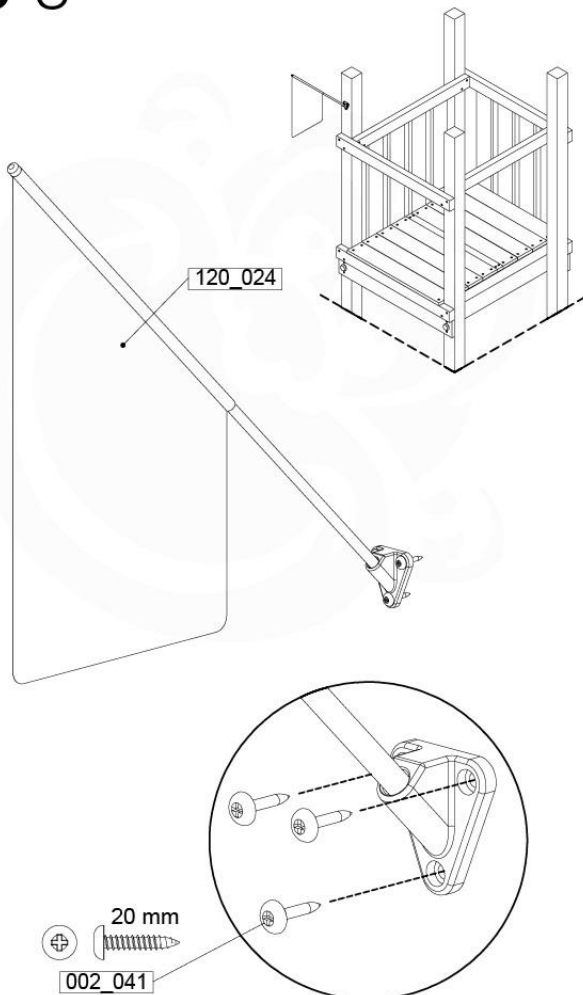

15-2

40 L / 80 kg

Ground Anchors 120 - P04 - 27-11-2020 - v1

24h

16 Accessories

AC01

(194_119)

	PartNo	PartName	QTY.
Hardware Pack	001_406	Stealth Screw 8x45	1
	002_041	Dome head screw 4.5 x 20 mm	3
	002_042	Dome head screw 3.5 x 13mm	4
	002_219	Gap Point Screw T25 - 5x30	2
Other	022_300	Steering Wheel	1
	022_800	Rail P/T 105	1
	022_910	Sandpad	1
	103_901	Logo ID Plate	1
	104_107	Tool Set Climbing Units	1
	120_024	Tower Flag	1
	122_302	Telescope	1

Accessory set - P02 - 29-9-2021 - v1

16-1

16-2

Accessory set - P03 - 29-9-2021 - v4

16-3

16-4

Accessory set - P04 - 29-9-2021 - v4

16-5