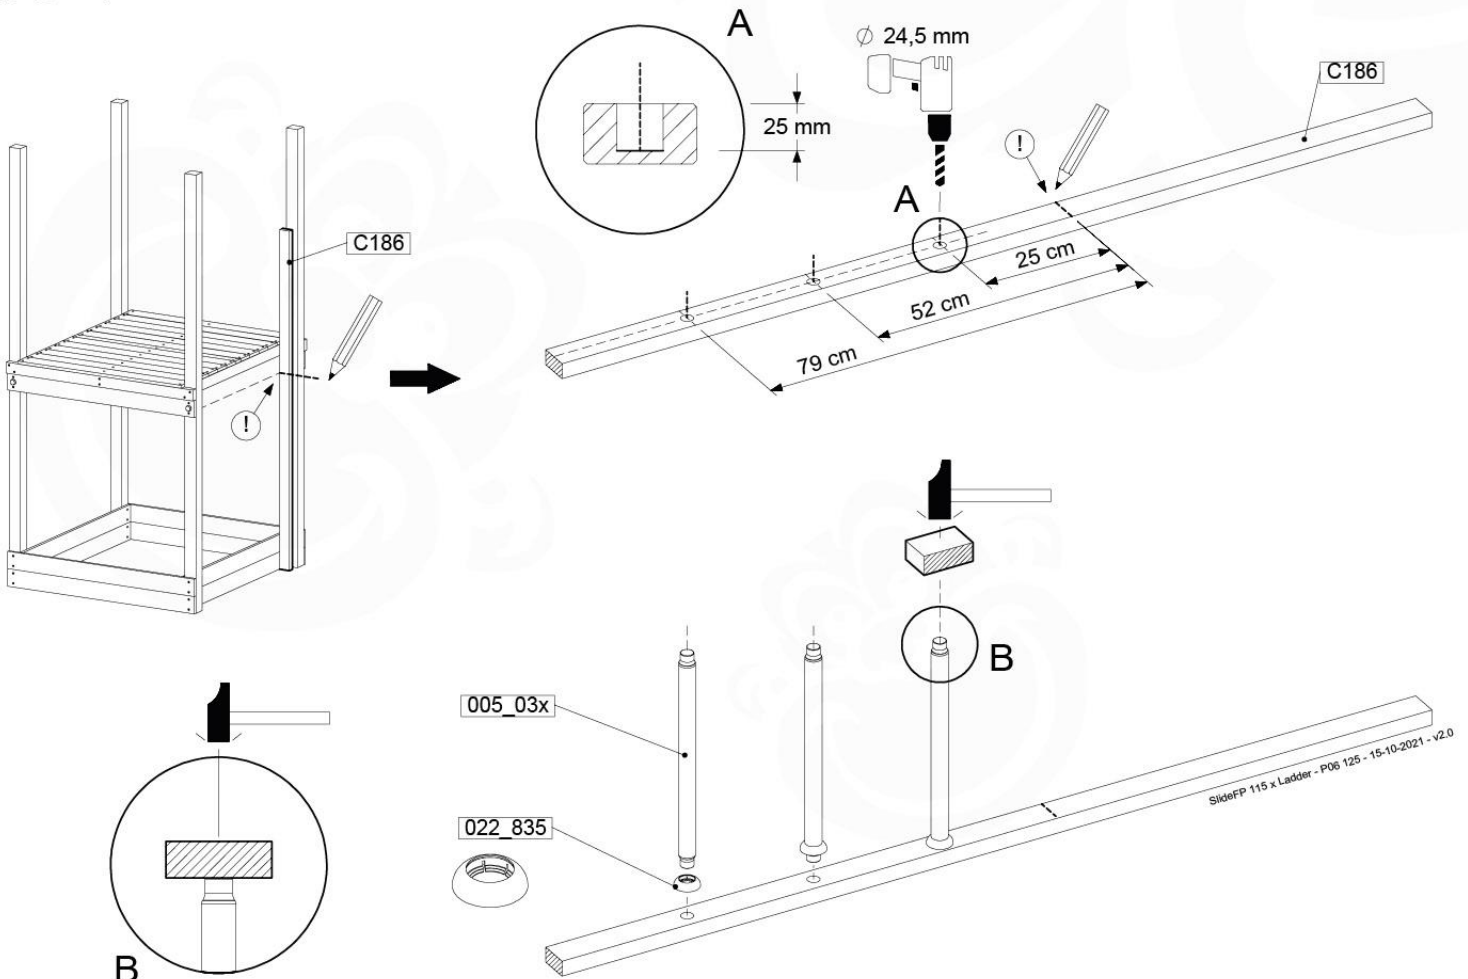

13 Firemans Pole & Ladder

FP13

	PartNo	PartName	QTY.
Hardware Pack(s)	001_103	M8 Washer Head Screw 40mm	2
	002_220	Gap Point Screw T25 - 5x45	10
	002_223	Gap Point Screw T25 - 5x80	8
	003_010	M8 spring lock washer	2
	003_040	M8 Washer	2
	004_052	M8 Drive-in Nut 30mm	2
	004_054	M8 Drive-in Nut 45mm	2
Other	005_03x	Ladder Rung Y/B/G/R	3
	022_31x	bpc-base version 3	2
	022_84x	bpc cover	2
	022_835	Rung Cap	6
	102_915	Fireman's Pole	1
	120_102	Handgrip set (complete 2x)	1
Timber	C114	Beam 1140 mm	1
	C186	Beam 1860 mm	1

13-1