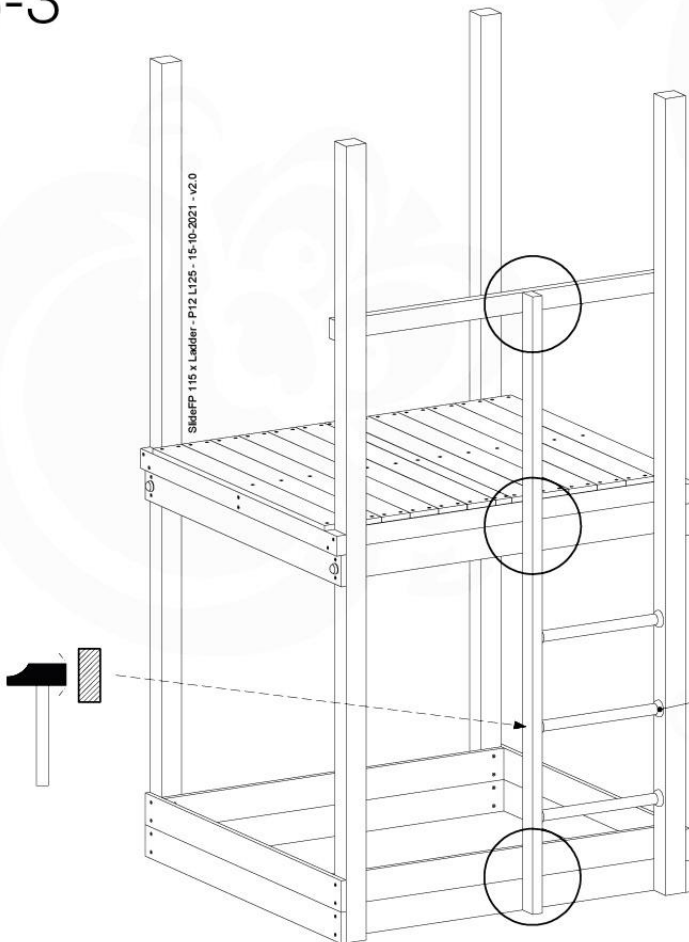

13-3

3 x
022_835