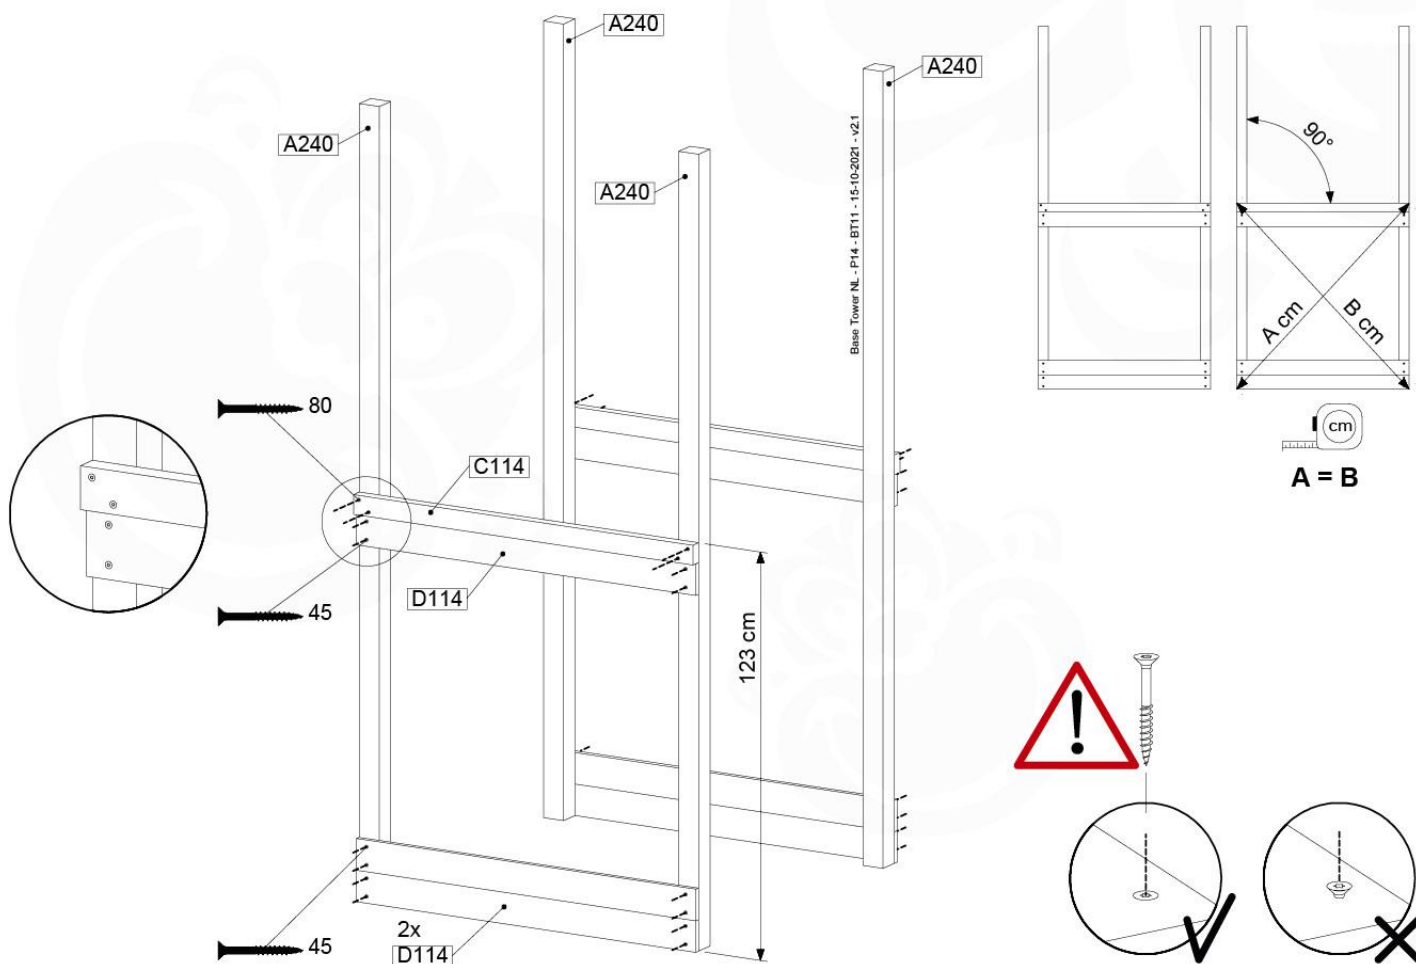

06 Playground Foundation

FD05

06-1

Foundation Plan - P07 - 2/11-2020 - v8

07 Base Tower

BT11

	PartNo	PartName	QTY.
Hardware pack	001_406	Stealth Screw 8x45	6
	001_417	Stealth Screw 8x80	4
	002_220	Gap Point Screw T25 - 5x45	118
	002_223	Gap Point Screw T25 - 5x80	20
	022_31x	bpc-base version 3	8
	022_84x	bpc cover	8
Other	007_001	Ground-anchor	2
Timber	A240	Post 70x70 L2400	4
	C114	Beam 1140 mm	5
	D100	Board 1000 mm	14
	D114	Board 1140 mm	12

Base Tower NL - P08 - BT11 - 15-10-2021 - v2.1

07-1

07-2

07-3

07-4

08 Balustrade (1x)

BL03

	PartNo	PartName	QTY.
Hardware Pack	002_220	Gap Point Screw T25 - 5x45	24
	002_223	Gap Point Screw T25 - 5x80	4
Timber	C114	Beam 1140 mm	1
	D65	Board 650 mm	6