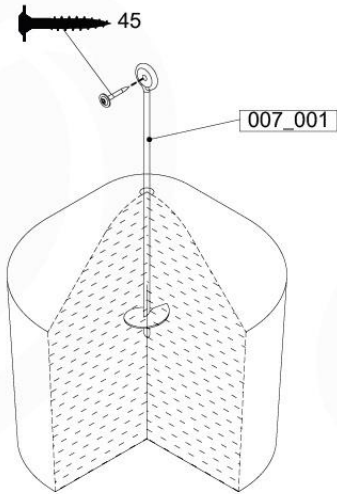

45

13-4

14 Swing Frame / Climb Frame

15 Ground Anchors

GA05

Parts:
Hardware Package Tower →

Ground Anchors 120 - P02 - 27-11-2020 - v1

15-1

15-2

40 L / 80 kg

Ground Anchors 120 - P04 - 27-11-2020 - v1

24h

16 Accessories

AC01

(194_119)

	PartNo	PartName	QTY.
Hardware Pack	001_406	Stealth Screw 8x45	1
	002_041	Dome head screw 4.5 x 20 mm	3
	002_042	Dome head screw 3.5 x 13mm	4
	002_219	Gap Point Screw T25 - 5x30	2
Other	022_300	Steering Wheel	1
	022_800	Rail P/T 105	1
	022_910	Sandpad	1
	103_901	Logo ID Plate	1
	104_107	Tool Set Climbing Units	1
	120_024	Tower Flag	1
	122_302	Telescope	1