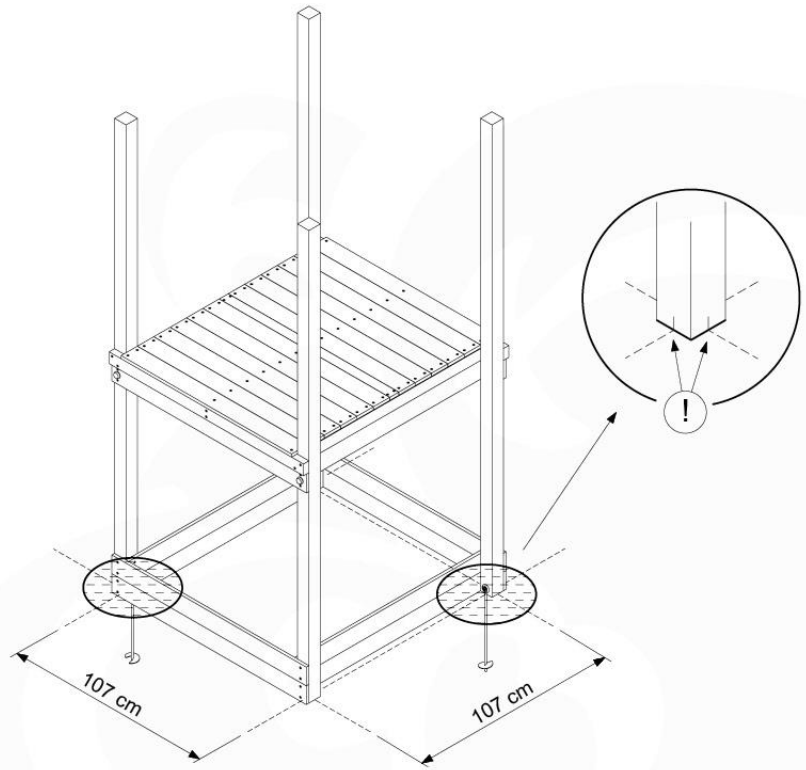

06 Playground Foundation

FD05

06-1

Foundation Plan - P07 - 2/11-2020 - v8

07 Base Tower

BT11

	PartNo	PartName	QTY.
Hardware pack	001_406	Stealth Screw 8x45	6
	001_417	Stealth Screw 8x80	4
	002_220	Gap Point Screw T25 - 5x45	118
	002_223	Gap Point Screw T25 - 5x80	20
	022_31x	bpc-base version 3	8
	022_84x	bpc cover	8
Other	007_001	Ground-anchor	2
Timber	A240	Post 70x70 L2400	4
	C114	Beam 1140 mm	5
	D100	Board 1000 mm	14
	D114	Board 1140 mm	12