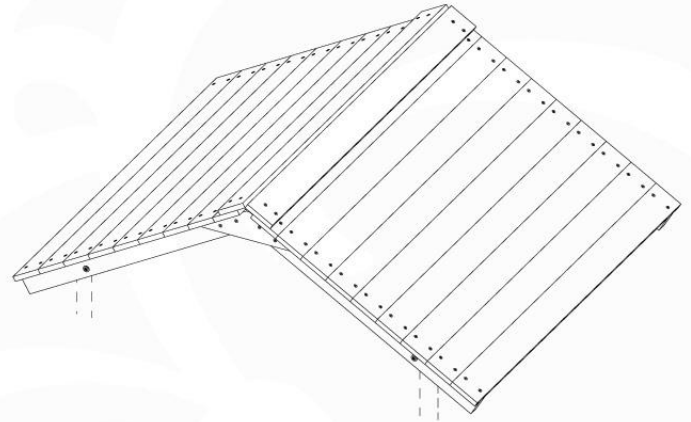

Balustrade 120 - P03 T - 8-10-2021 - v1.1

09-1

Balustrade 120 - P03 T - 8-10-2021 - v1.1

10 Roof Casa

RF09

	PartNo	PartName	QTY.
Hardware Pack	001_417	Stealth Screw 8x80	4
	002_220	Gap Point Screw T25 - 5x45	96
	002_223	Gap Point Screw T25 - 5x80	8
Timber	C84	Beam 840 mm	4
	D127	Board 1270 mm	19-23