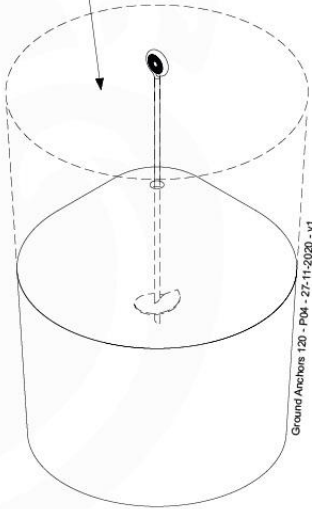

15-2

40 L / 80 kg

Ground Anchors 120 - P04 - 27-11-2020 - v1