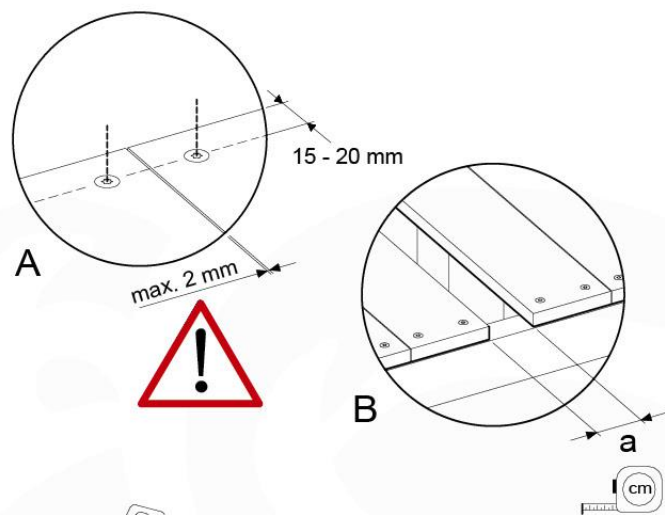

Base Tower NL - P08 - BT11 - 15-10-2021 - v2.1

07-1

07-2

07-3

07-4

08 Balustrade (1x)

BL03

	PartNo	PartName	QTY.
Hardware Pack	002_220	Gap Point Screw T25 - 5x45	24
	002_223	Gap Point Screw T25 - 5x80	4
Timber	C114	Beam 1140 mm	1
	D65	Board 650 mm	6