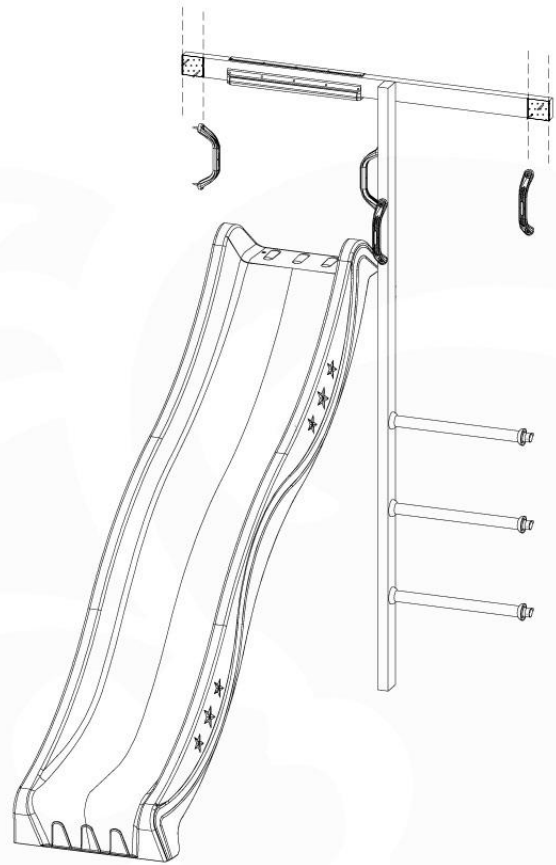

12 Slide & Ladder

SL14

	PartNo	PartName	QTY.
Hardware Pack	000_101	Nail Pan Head	10
	002_220	Gap Point Screw T25 - 5x45	10
	002_223	Gap Point Screw T25 - 5x80	8
	002_308	Gap Point Screw T25 - 5x20	2
Other	005_03x	Ladder Rung Y/B/G/R	3
	022_835	Rung Cap	6
	120_102	Handgrip set (complete 2x)	2
	123_200	Bumperpad	1
	324_xxx	Wavy Star Slide XL 2200 mm	1
Timber	C114	Beam 1140 mm	1
	C186	Beam 1860 mm	1