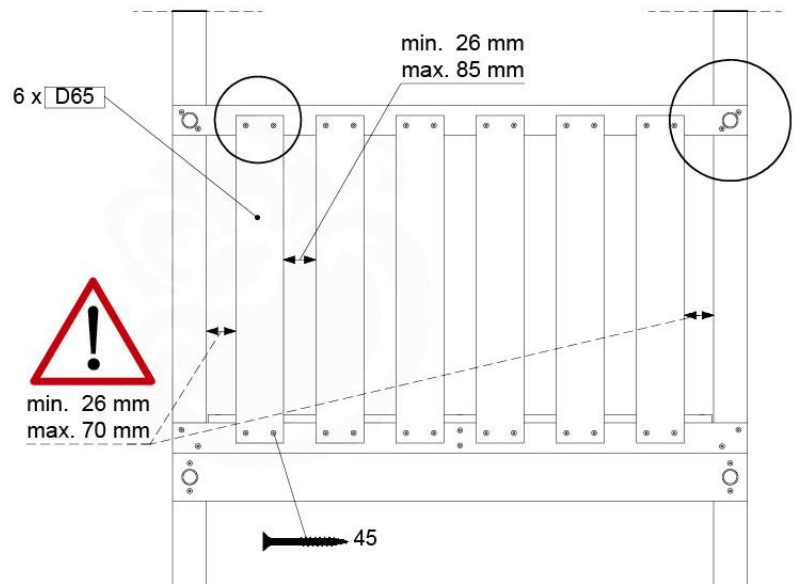

09 Balustrade (2x)

BL04

	PartNo	PartName	QTY.
Hardware Pack	002_220	Gap Point Screw T25 - 5x45	24
	002_223	Gap Point Screw T25 - 5x80	4
Timber	C114	Beam 1140 mm	1
	D65	Board 650 mm	6

Balustrade 120 - P03 T - 8-10-2021 - v1.1

09-1

Balustrade 120 - P03 T - 8-10-2021 - v1.1