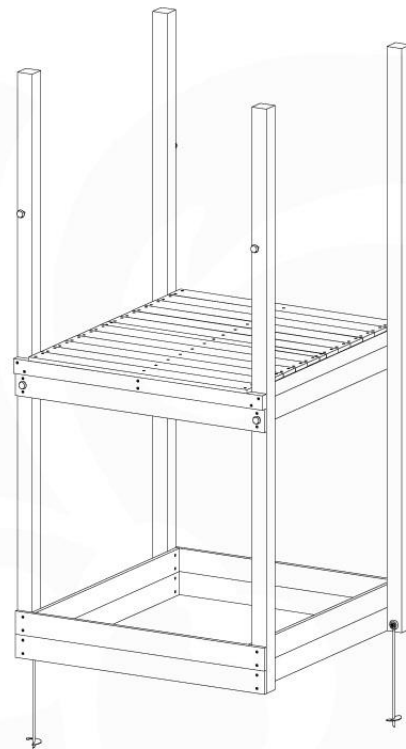

06 Playground Foundation

FD05

06-1

Foundation Plan - P07 - 2/11-2020 - v8

07 Base Tower

BT11

	PartNo	PartName	QTY.
Hardware pack	001_406	Stealth Screw 8x45	6
	001_417	Stealth Screw 8x80	4
	002_220	Gap Point Screw T25 - 5x45	118
	002_223	Gap Point Screw T25 - 5x80	20
	022_31x	bpc-base version 3	8
	022_84x	bpc cover	8
Other	007_001	Ground-anchor	2
Timber	A240	Post 70x70 L2400	4
	C114	Beam 1140 mm	5
	D100	Board 1000 mm	14
	D114	Board 1140 mm	12

Base Tower NL - P08 - BT11 - 15-10-2021 - v2.1

07-1

07-2

07-3

07-4

08 Balustrade (1x)

BL03

	PartNo	PartName	QTY.
Hardware Pack	002_220	Gap Point Screw T25 - 5x45	24
	002_223	Gap Point Screw T25 - 5x80	4
Timber	C114	Beam 1140 mm	1
	D65	Board 650 mm	6

Balustrade 120 - P02 U - 8-10-2021 - v1.1

08-1

09 Balustrade (2x)

BL04

	PartNo	PartName	QTY.
Hardware Pack	002_220	Gap Point Screw T25 - 5x45	24
	002_223	Gap Point Screw T25 - 5x80	4
Timber	C114	Beam 1140 mm	1
	D65	Board 650 mm	6