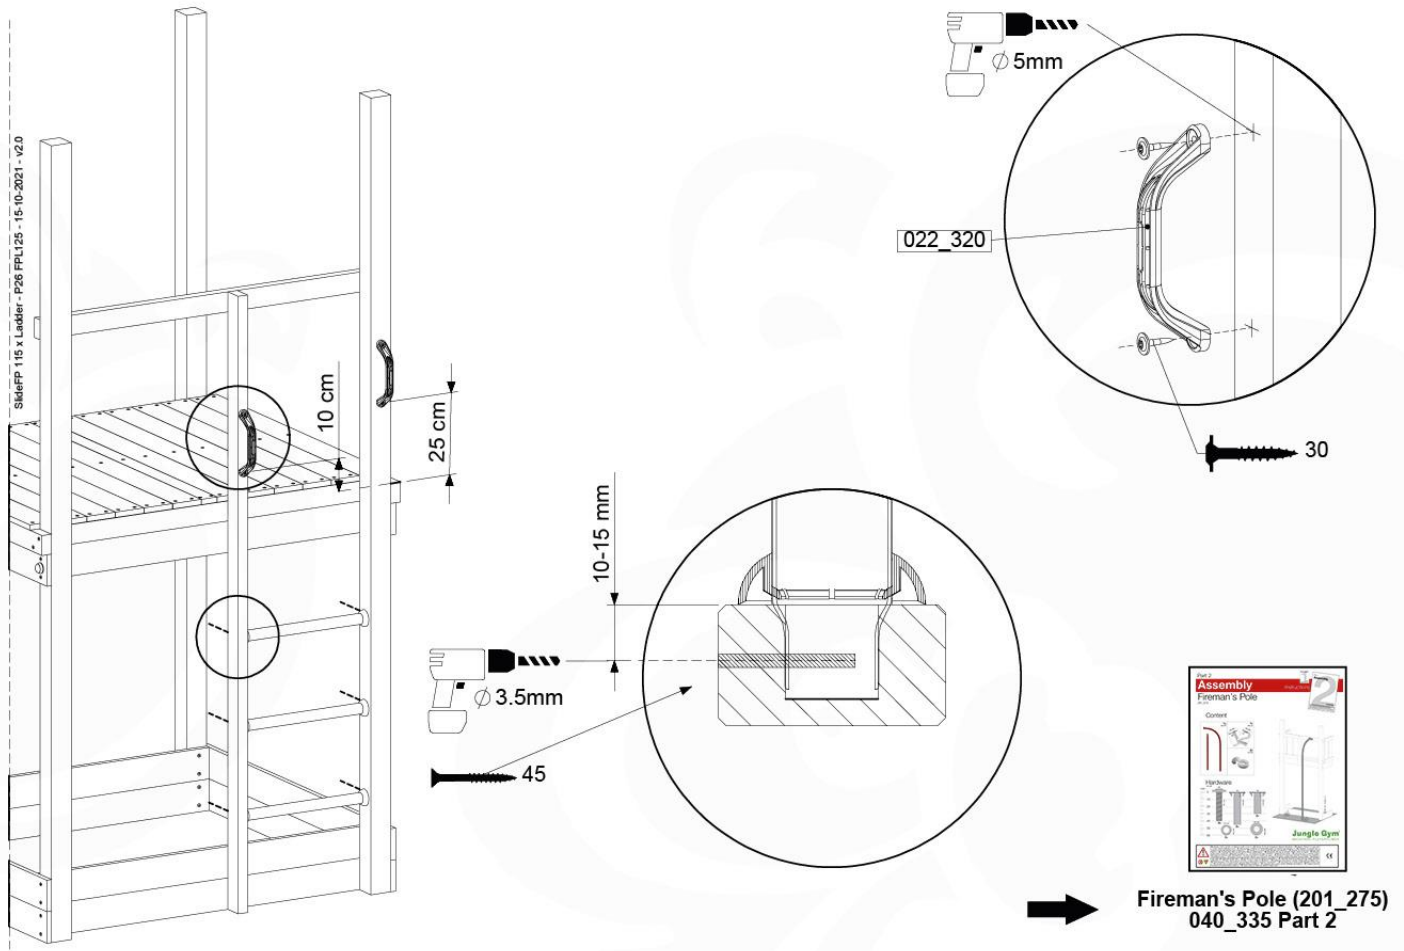

45

13-4

14 Swing Frame / Climb Frame

15 Ground Anchors

GA05

Parts:
Hardware Package Tower →

Ground Anchors 120 - P02 - 27-11-2020 - v1

15-1