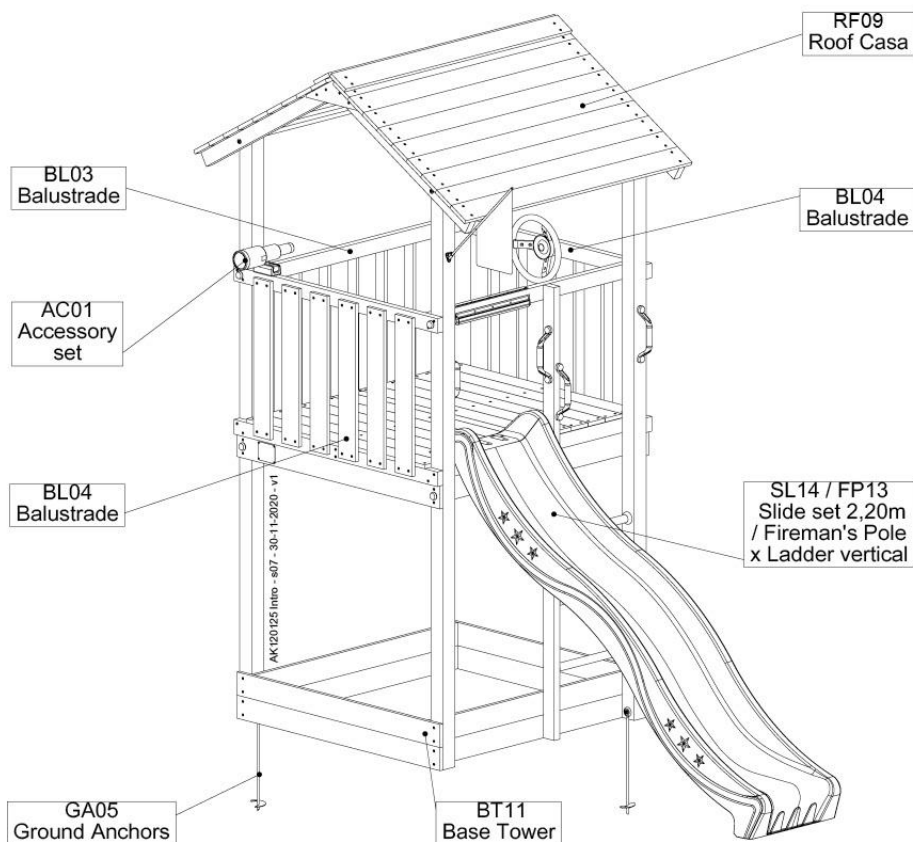

Part 2

Assembly

Instructions

Jungle Casa 2.1

801_129

Jungle Gym

BACKYARD PLAYGROUNDS

since 1988