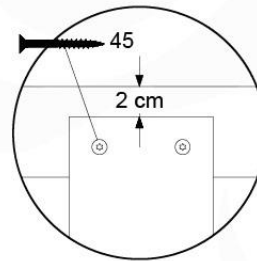

08 Balustrade (1x)

BL03

	PartNo	PartName	QTY.
Hardware Pack	002_220	Gap Point Screw T25 - 5x45	24
	002_223	Gap Point Screw T25 - 5x80	4
Timber	C114	Beam 1140 mm	1
	D65	Board 650 mm	6

Balustrade 120 - P02 U - 8-10-2021 - v1.1

08-1