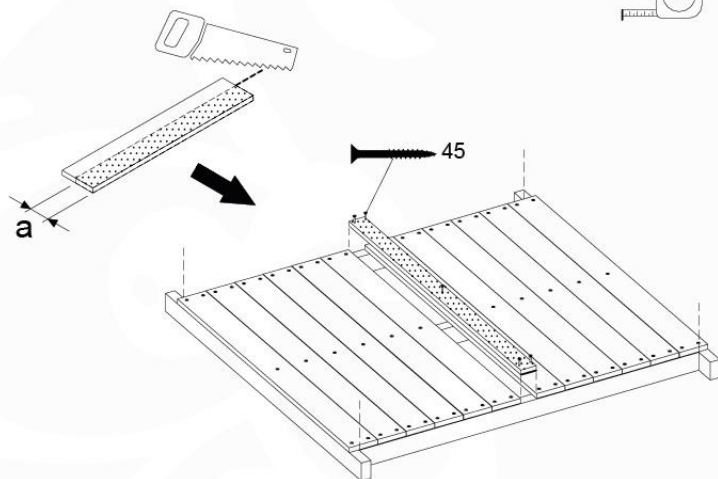

Base Tower NL - P08 - BT11 - 15-10-2021 - v2.1

07-1

07-2

07-3

07-4

08 Balustrade (1x)

BL03

	PartNo	PartName	QTY.
Hardware Pack	002_220	Gap Point Screw T25 - 5x45	24
	002_223	Gap Point Screw T25 - 5x80	4
Timber	C114	Beam 1140 mm	1
	D65	Board 650 mm	6

Balustrade 120 - P02 U - 8-10-2021 - v1.1

08-1

09 Balustrade (2x)

BL04

	PartNo	PartName	QTY.
Hardware Pack	002_220	Gap Point Screw T25 - 5x45	24
	002_223	Gap Point Screw T25 - 5x80	4
Timber	C114	Beam 1140 mm	1
	D65	Board 650 mm	6