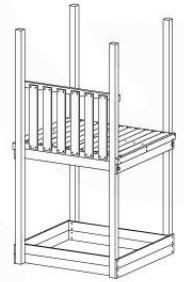

06 Playground Foundation

FD05

06-1

Foundation Plan - P07 - 2/11-2020 - v8

07 Base Tower

BT11

	PartNo	PartName	QTY.
Hardware pack	001_406	Stealth Screw 8x45	6
	001_417	Stealth Screw 8x80	4
	002_220	Gap Point Screw T25 - 5x45	118
	002_223	Gap Point Screw T25 - 5x80	20
	022_31x	bpc-base version 3	8
	022_84x	bpc cover	8
Other	007_001	Ground-anchor	2
Timber	A240	Post 70x70 L2400	4
	C114	Beam 1140 mm	5
	D100	Board 1000 mm	14
	D114	Board 1140 mm	12

Base Tower NL - P08 - BT11 - 15-10-2021 - v2.1

07-1

07-2

07-3

07-4

08 Balustrade (1x)

BL03

	PartNo	PartName	QTY.
Hardware Pack	002_220	Gap Point Screw T25 - 5x45	24
	002_223	Gap Point Screw T25 - 5x80	4
Timber	C114	Beam 1140 mm	1
	D65	Board 650 mm	6

Balustrade 120 - P02 U - 8-10-2021 - v1.1

08-1

09 Balustrade (2x)

BL04

	PartNo	PartName	QTY.
Hardware Pack	002_220	Gap Point Screw T25 - 5x45	24
	002_223	Gap Point Screw T25 - 5x80	4
Timber	C114	Beam 1140 mm	1
	D65	Board 650 mm	6