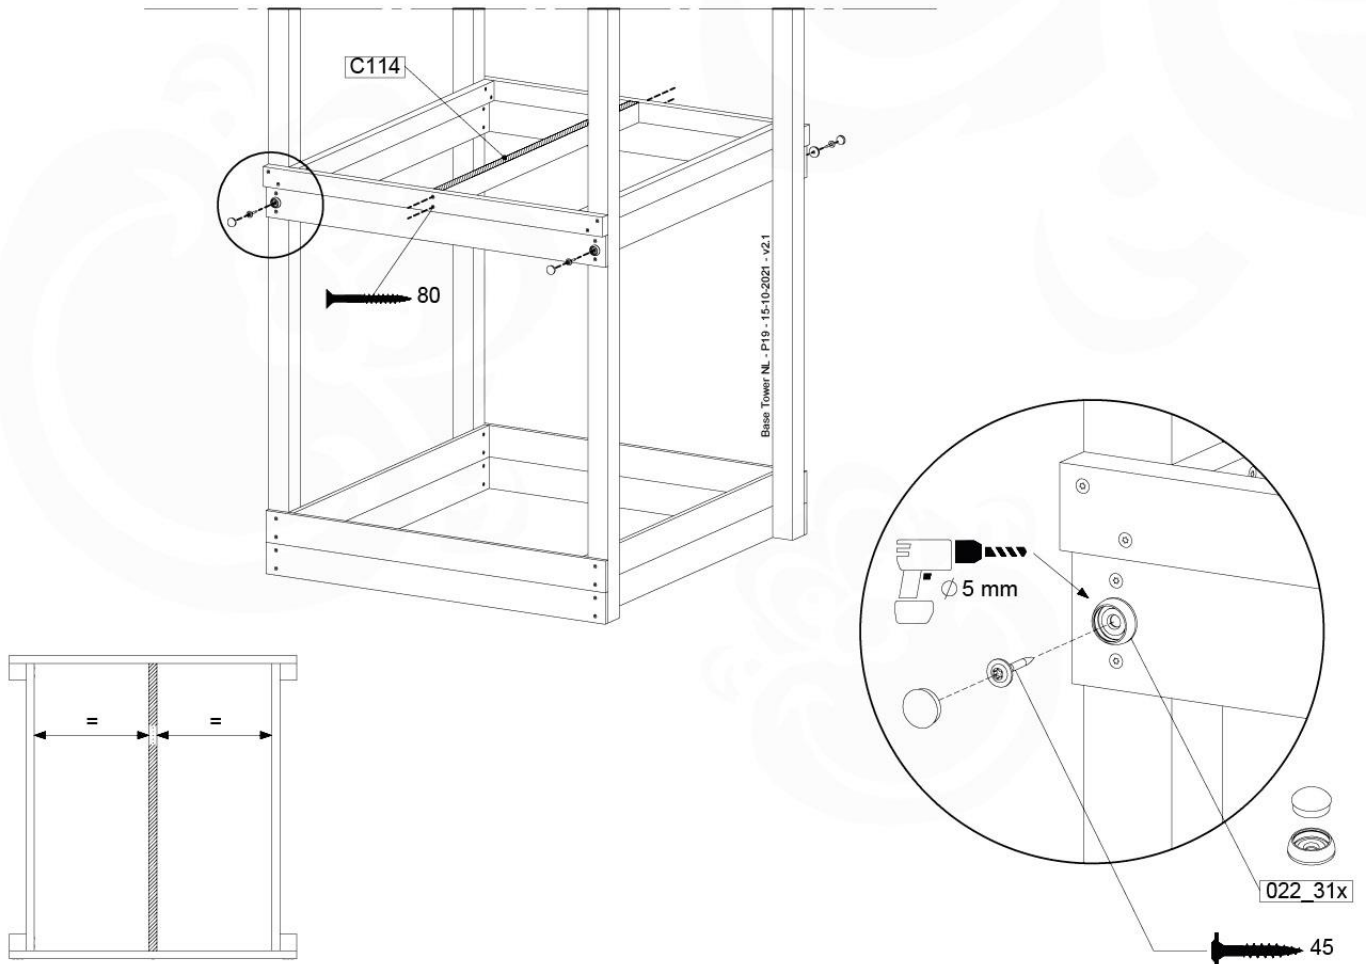

Base Tower NL - P08 - BT11 - 15-10-2021 - v2.1

07-1

07-2

07-3

07-4

08 Balustrade (1x)

BL03

	PartNo	PartName	QTY.
Hardware Pack	002_220	Gap Point Screw T25 - 5x45	24
	002_223	Gap Point Screw T25 - 5x80	4
Timber	C114	Beam 1140 mm	1
	D65	Board 650 mm	6

Balustrade 120 - P02 U - 8-10-2021 - v1.1

08-1

09 Balustrade (2x)

BL04

	PartNo	PartName	QTY.
Hardware Pack	002_220	Gap Point Screw T25 - 5x45	24
	002_223	Gap Point Screw T25 - 5x80	4
Timber	C114	Beam 1140 mm	1
	D65	Board 650 mm	6