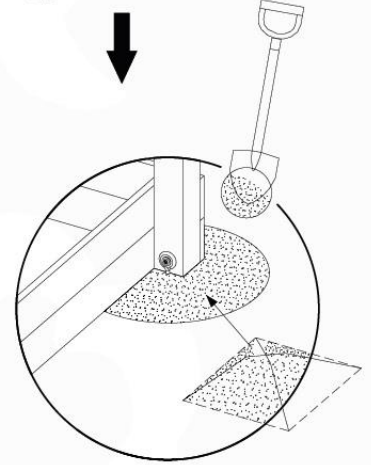

45

13-4

14 Swing Frame / Climb Frame

15 Ground Anchors

GA05

Parts:
Hardware Package Tower →

Ground Anchors 120 - P02 - 27-11-2020 - v1

15-1

15-2

40 L / 80 kg

Ground Anchors 120 - P04 - 27-11-2020 - v1

24h

16 Accessories

AC01

(194_119)

	PartNo	PartName	QTY.
Hardware Pack	001_406	Stealth Screw 8x45	1
	002_041	Dome head screw 4.5 x 20 mm	3
	002_042	Dome head screw 3.5 x 13mm	4
	002_219	Gap Point Screw T25 - 5x30	2
Other	022_300	Steering Wheel	1
	022_800	Rail P/T 105	1
	022_910	Sandpad	1
	103_901	Logo ID Plate	1
	104_107	Tool Set Climbing Units	1
	120_024	Tower Flag	1
	122_302	Telescope	1