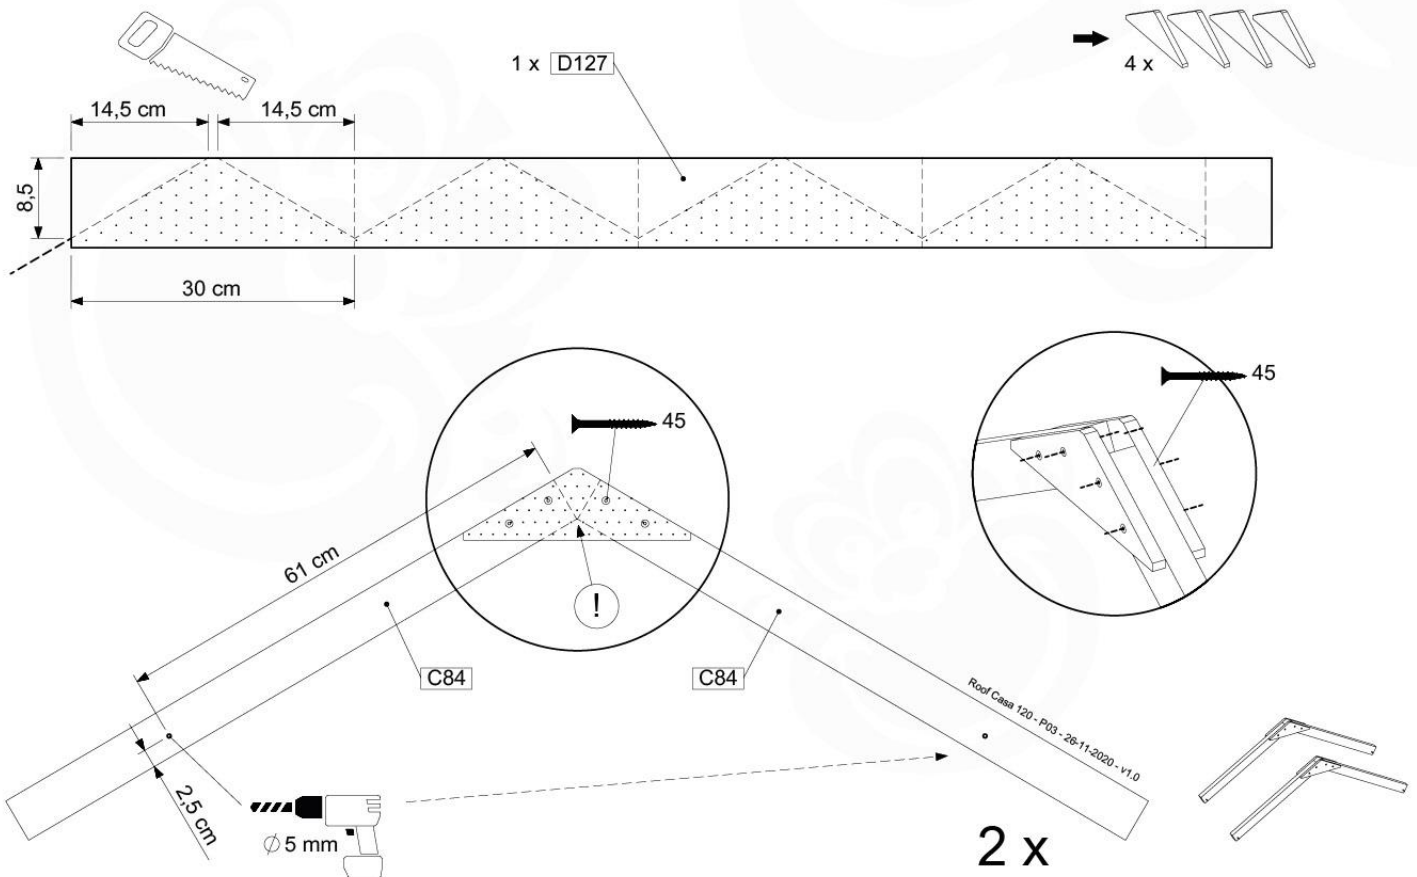

10 Roof Casa

RF09

	PartNo	PartName	QTY.
Hardware Pack	001_417	Stealth Screw 8x80	4
	002_220	Gap Point Screw T25 - 5x45	96
	002_223	Gap Point Screw T25 - 5x80	8
Timber	C84	Beam 840 mm	4
	D127	Board 1270 mm	19-23

Roof Casa 120 - P102 - 26-11-2020 - v1.0

10-1