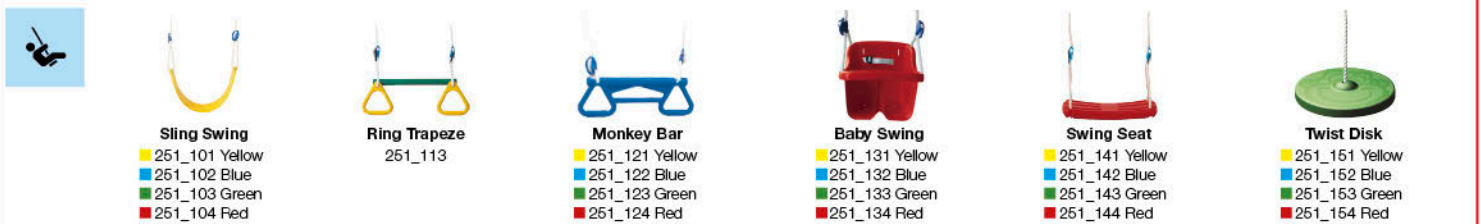

1x
020_308

6x
022_62x

Playtowers

Playhouses

Swings

Links

Modules

Accessories