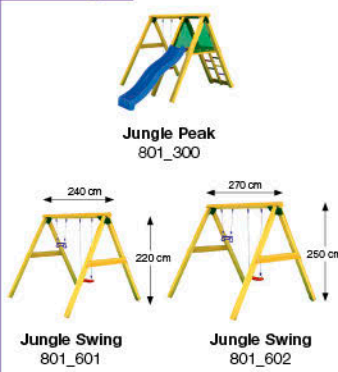

h = $\frac{\text{[Tape Measure Icon]}}{5}$

3c

4x
022_845
001_404

30 mm

2x
022_320

4a

4b

4c

1x
020_308

6x
022_62x

Playtowers

Playhouses

Swings

Links

Modules

Accessories